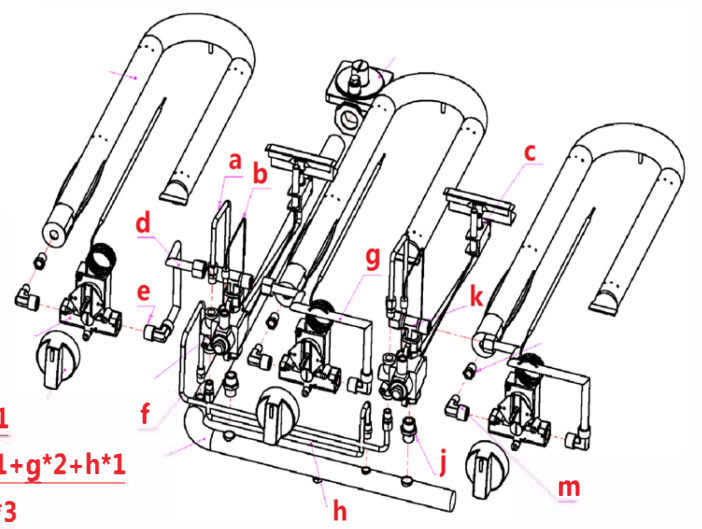

**HOT PLATE**

**MANUAL GRIDDLE**

**THERMOSTAT GRIDDLE**

**CHARBROILER**

**GAS SYSTEM DETAIL FOR 36" GRIDDLE  
(OTHER SIZES HAVE SIMILAR STRUCTURE AND PARTS)**

**28: a\*1+b\*1+c\*1**

**29: d\*1+e\*3+f\*1+g\*2+h\*1**