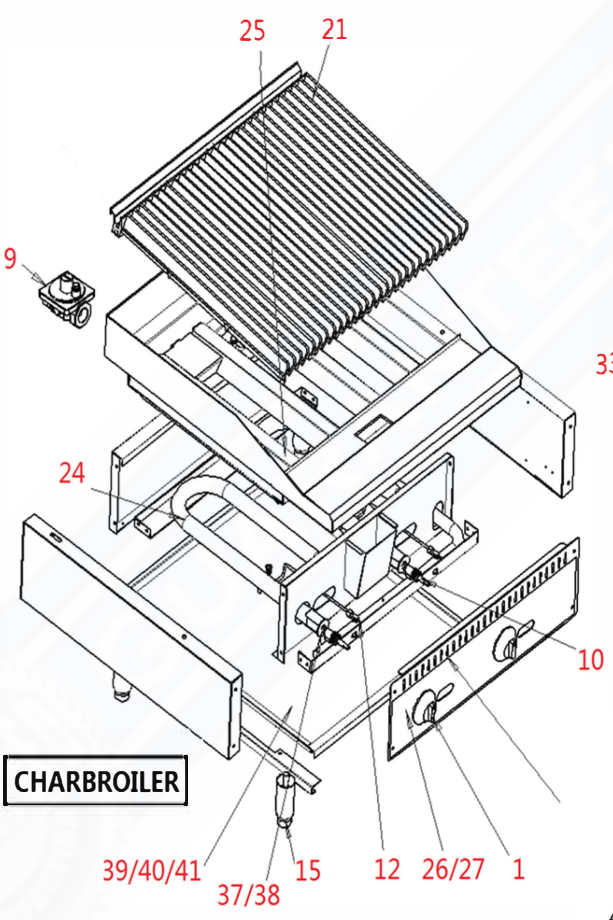

**HOT PLATE**

**MANUAL GRIDDLE**

**THERMOSTAT GRIDDLE**

**CHARBROILER**

**GAS SYSTEM DETAIL FOR 36" GRIDDLE  
(OTHER SIZES HAVE SIMILAR STRUCTURE AND PARTS)**

**28: a\*1+b\*1+c\*1**

**29: d\*1+e\*3+f\*1+g\*2+h\*1**