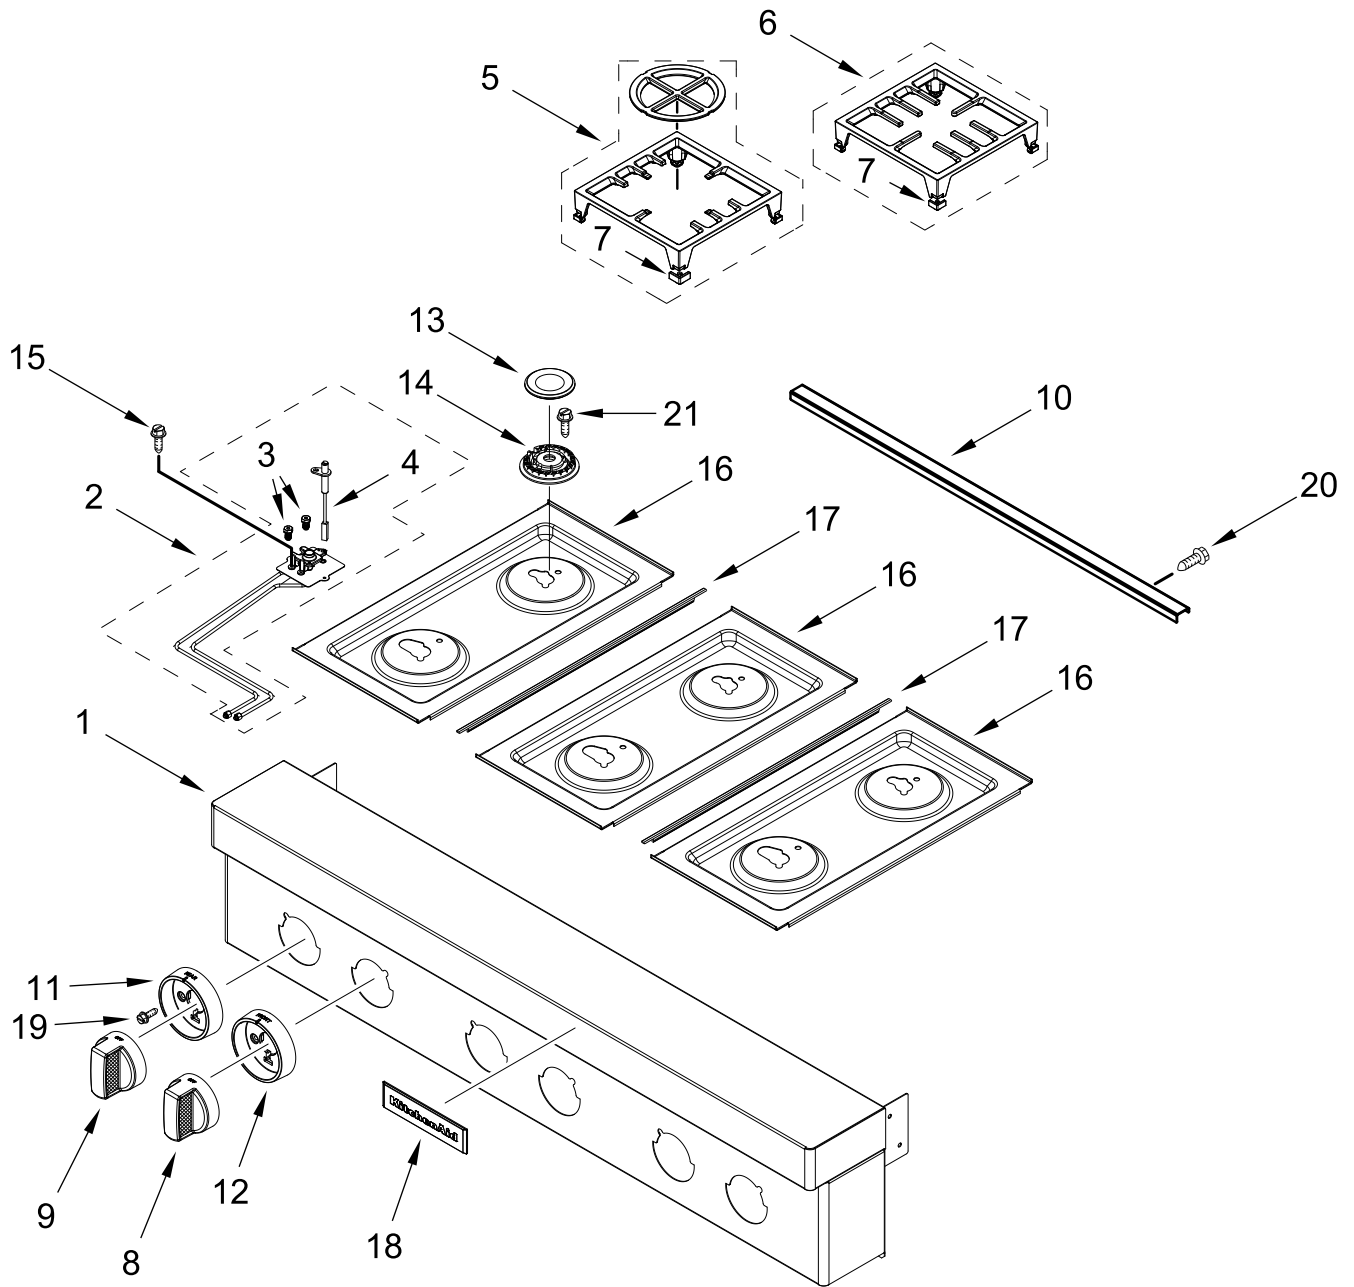

COOKTOP AND BURNER PARTS