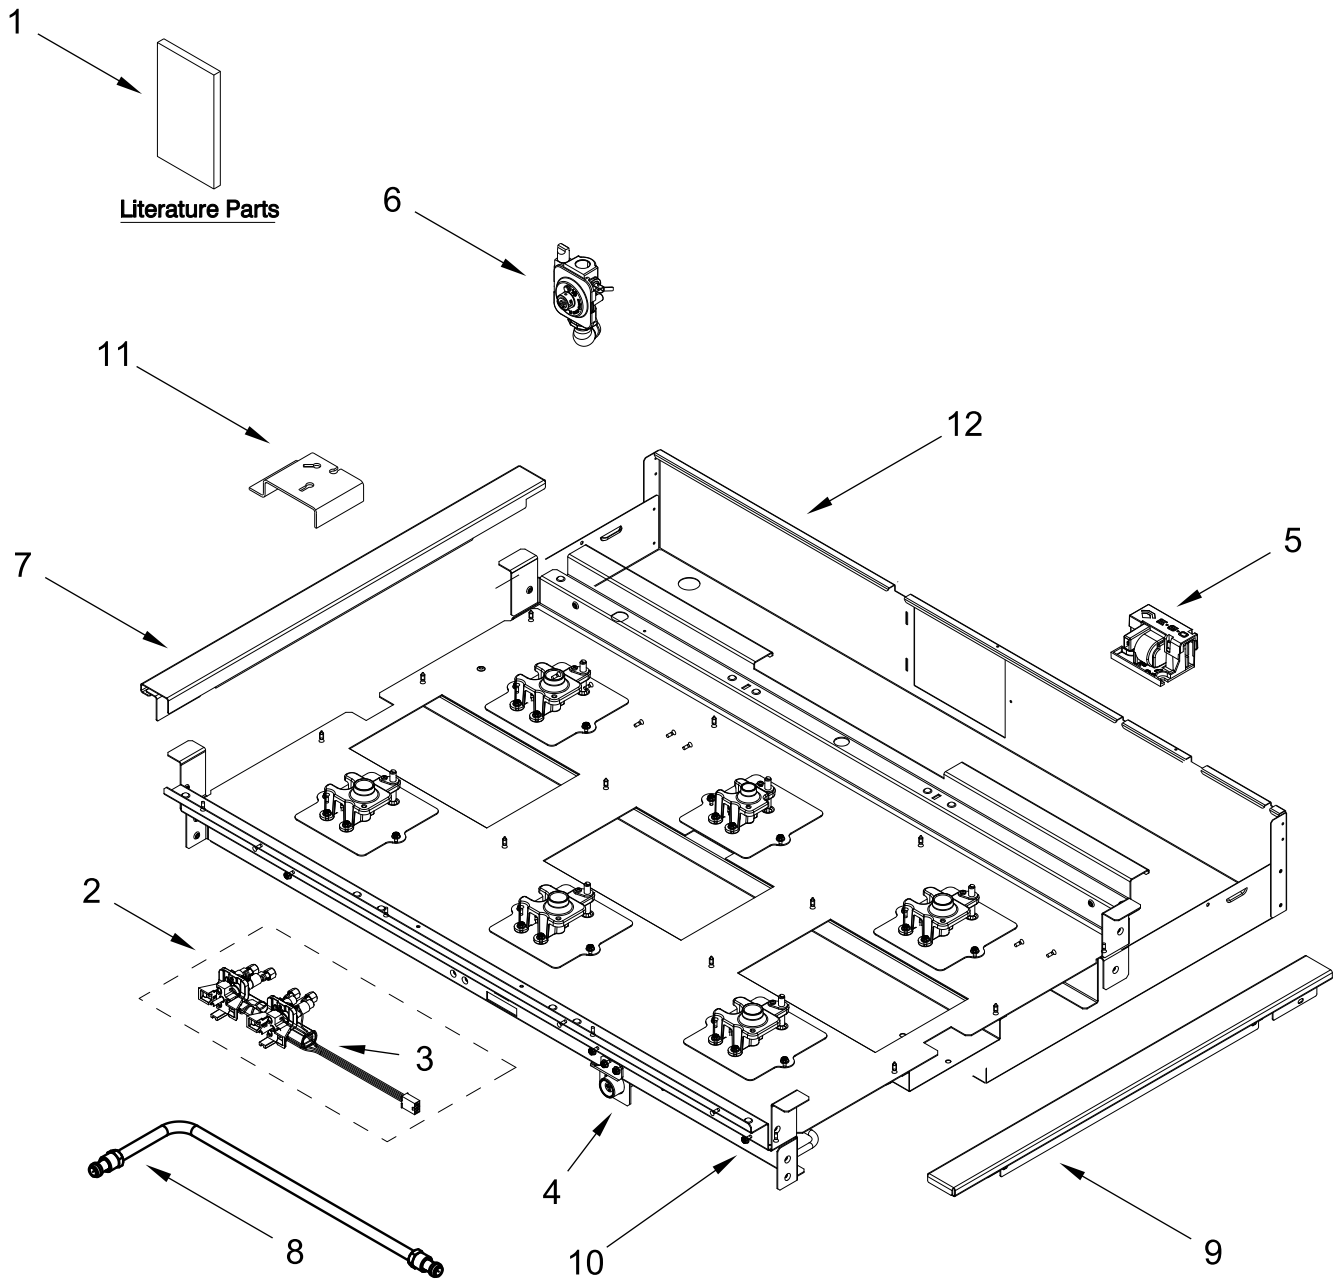

**KitchenAid®**

**36" 6 BURNER COMMERCIAL-STYLE GAS COOKTOP**

**MODELS:**

KCGC506JSS00 (Stainless)

# BURNER BOX PARTS

# BURNER BOX PARTS

<u>Illus. No.</u>	<u>Part No.</u>	<u>Description</u>	<u>Illus. No.</u>	<u>Part No.</u>	<u>Description</u>	<u>Illus. No.</u>	<u>Part No.</u>	<u>Description</u>
1		Literature Parts	5	W11121317	Module, Spark	12		Box, Burner (Not Serviced)
	W11179810	Guide, Use & Care	6	W10449140	Regulator, Pressure			
	W11179813	Instructions, Installation	7	W11047750	Main Trim, Left			FOLLOWING PARTS NOT ILLUSTRATED
	W11202393	Diagram, Wiring	8	W10892347	Tube, Manifold Supply (Left)		W11213527	Harness, Cooktop
	W11202295	Sheet, Tech		W10892445	Tube, Manifold Supply (Center)		W11038934	Harness, Jumper
2	W11183720	Assembly, Valve Manifold (Left Front and Left Rear)		W10892450	Tube, Manifold Supply (Right)		W10624584	Cord, Power
	W11036612	Assembly, Valve Manifold (Center Front and Center Rear)	9	W11047752	Main Trim, Right		W11238042	Kit, LP Conversion
	W10892994	Assembly, Valve Manifold (Right Front and Right Rear)	10		Assembly, Burner Box (Not Serviced)			
3	W10903728	Switch, Harness	11	8285790	Bracket, Mounting Orifice			
4	W11121199	Bracket, Manifold						