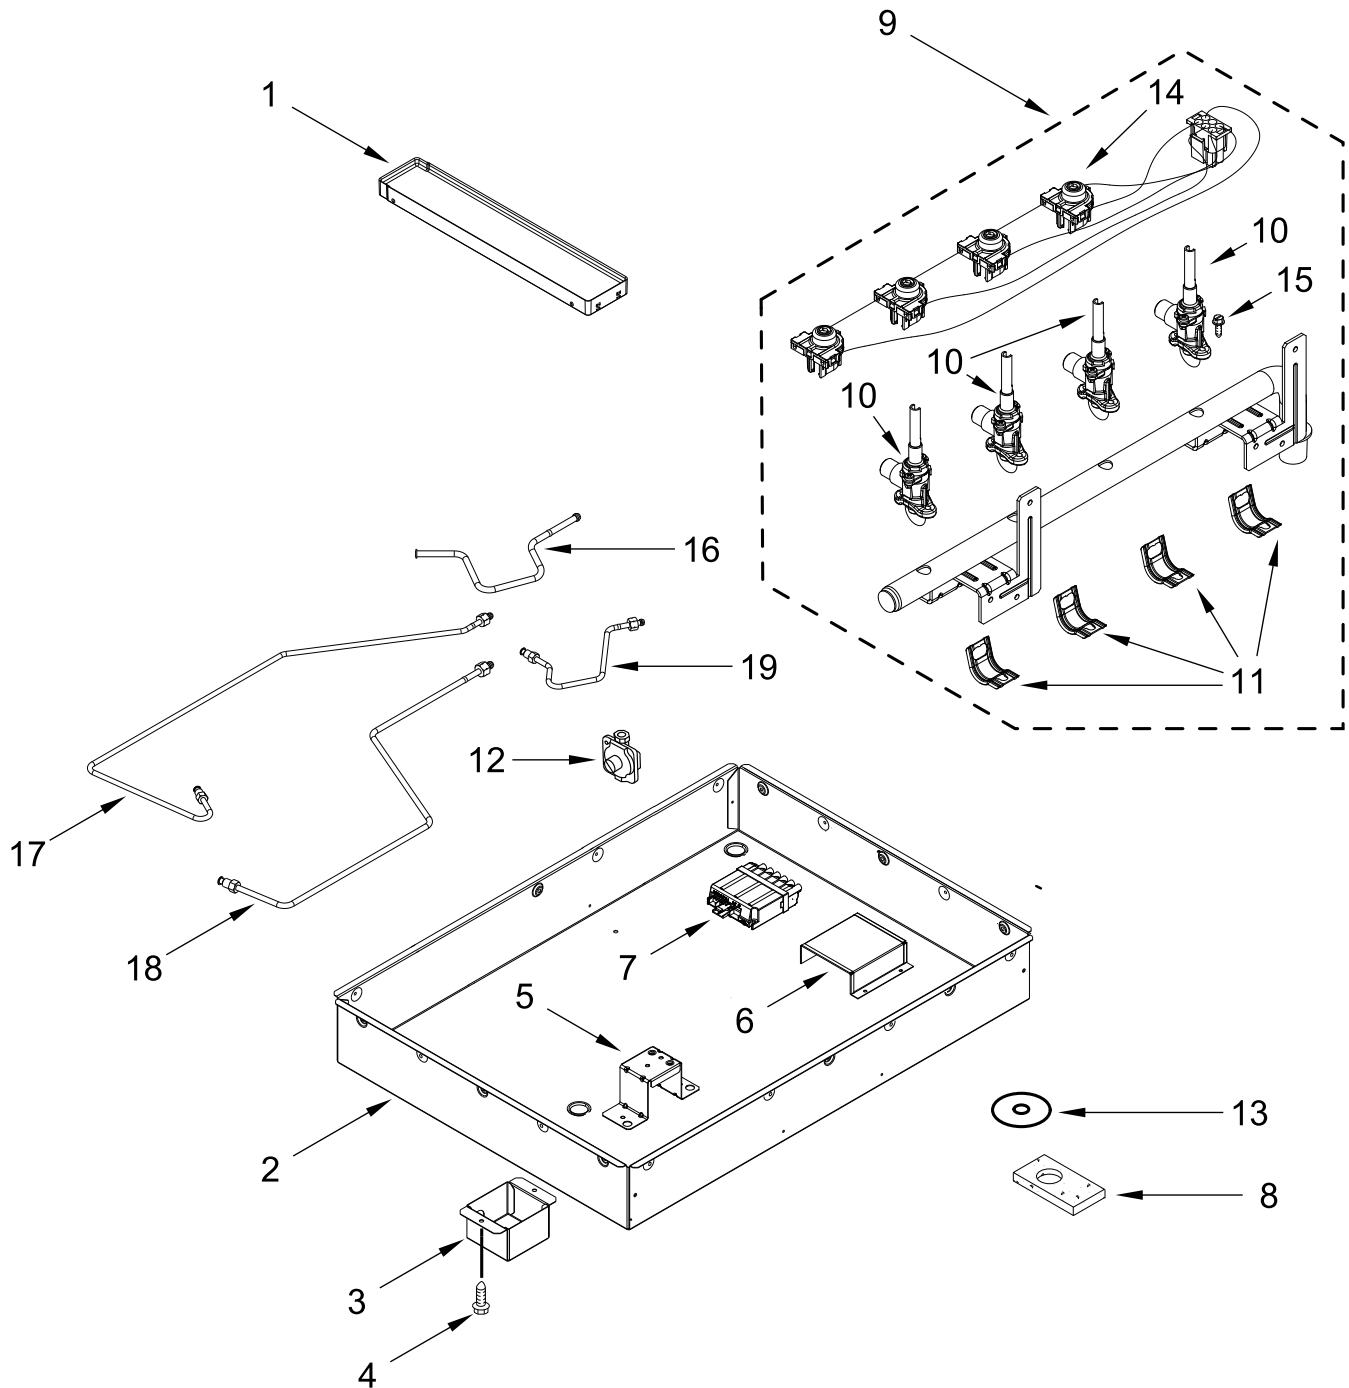

BURNER BOX PARTS

BURNER BOX PARTS

<u>Illus.</u> <u>No.</u>	<u>Part No.</u>	<u>Description</u>	<u>Illus.</u> <u>No.</u>	<u>Part No.</u>	<u>Description</u>	<u>Illus.</u> <u>No.</u>	<u>Part No.</u>	<u>Description</u>
1	W10235990	Tray, Spill	10	W10844343	Valve (Left Front)	15	W10295997	Screw, Valve
2		Box, Burner (Not Serviced)		W10907216	Valve (Left Rear)	16	W10826747	Assembly, Tube (Left Front)
3	W10258697	Cover, Blower Motor Harness		W10844342	Valve (Right Front & Right Rear)	17	W10826748	Assembly, Tube (Left Rear)
4	7101P426-60	Screw	11	W10295996	Bracket, Saddle Valve	18	W10826749	Assembly, Tube (Right Front)
5	W10811211	Bracket, Hat	12	W10449143	Regulator, Pressure	19	W10826750	Assembly, Tube (Right Rear)
6	W10894861	Cover, Spark	13	W10140571	Seal, Switch Shaft			
7	W10475147	Module, Spark	14	W10859820	Harness, Switch			
8	7208P024-60	Seal, Manifold Pipe Inlet						
9	W10907218	Assembly, Manifold