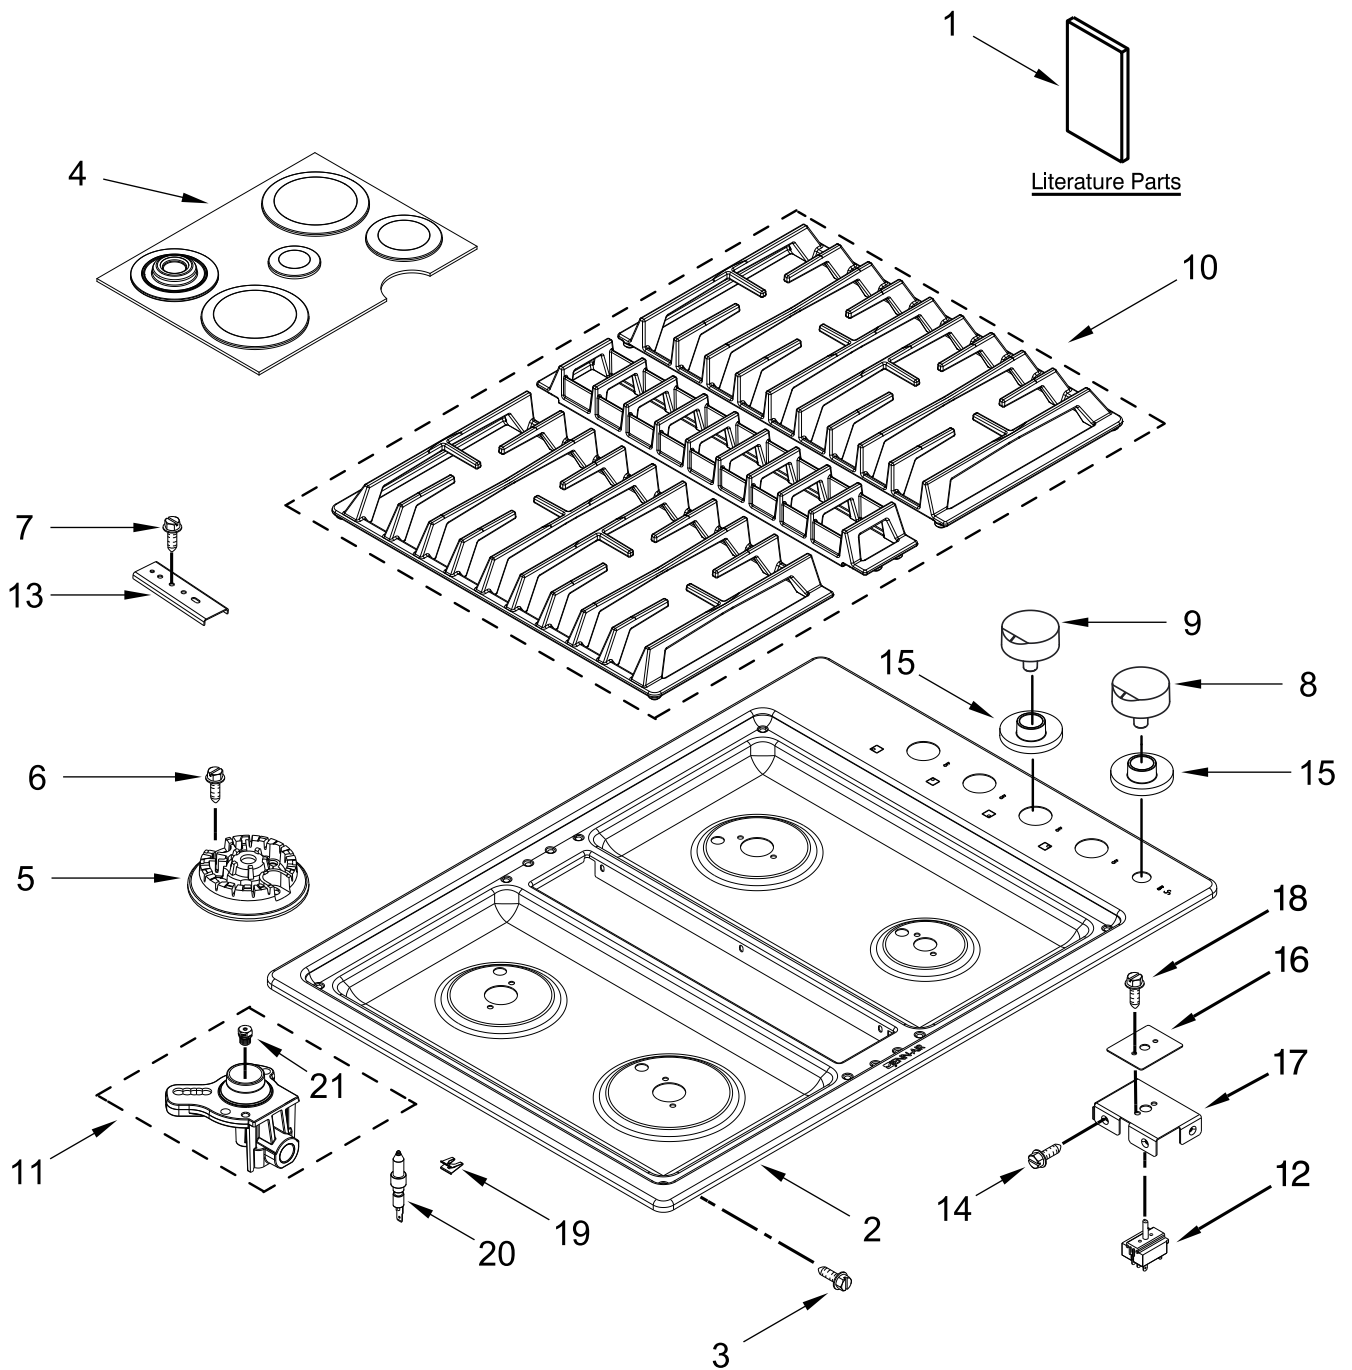

KitchenAid®

30" GAS BUILT-IN DOWNDRAFT COOKTOP

MODELS:

KCGD500GSS00 (Stainless)

COOKTOP PARTS

COOKTOP PARTS

<u>Illus. No.</u>	<u>Part No.</u>	<u>Description</u>	<u>Illus. No.</u>	<u>Part No.</u>	<u>Description</u>	<u>Illus. No.</u>	<u>Part No.</u>	<u>Description</u>
1		Literature Parts	9		Knob, Control	20	W10862325	Electrode (Left Front)
	W10848423	Guide, Use & Care		W10884723	Stainless		W10862326	Electrode (Left Rear)
	W10848427	Instructions, Installation	10	W10821819	Black		W10862323	Electrode (Right Front)
	W10917791	Diagram, Wiring	11	W10826752	Holder, Orifice (17K)		W10862324	Electrode (Right Rear)
	W10240007	Instructions, LP Conversion		W10826751	Holder, Orifice (5k)	21	W10907865	Orifice (Left Front)
	9762761	Tips, Safe Cooking (English)		W10826754	Holder, Orifice (10K)		W10849719	Orifice (Left Rear)
	W10065852	Tips, Safe Cooking (French)		W10826753	Holder, Orifice (15K)		W10907868	Orifice (Right Front)
2		Top, Main	12	W10866564	Switch, Blower		W10907866	Orifice (Right Rear)
	W10842288	Stainless	13	4455917	Bracket, Cooktop Mounting			FOLLOWING PARTS NOT ILLUSTRATED
3	7101P427-60	Screw	14	7101P427-60	Screw		W10834700	Harness, Main
4	W10910373	Kit, Burner Cap	15		Bezel		W10835283	Harness, Blower
5	W10732971	Spreader, Flame (Left Front & Right Rear)		W10884725	Stainless		W10858227	Harness, Jumper
	W10732968	Spreader, Flame (Left Rear)	16	7201P077-60	Gasket, Infinite Switch		W10831977	Cord, Power
	W10732969	Spreader, Flame (Right Front)	17	W10868745	Bracket, Switch Mount		W10132200	Relief, Strain
6	7101P426-60	Screw	18	7101P309-60	Screw		W10183556	Clip, Wire
7	3400093	Screw	19	W10827923	Clip, Spring (Electrode)		W10909126	Kit, Plenum Screw
8		Knob, Fan					W11022461	Kit, LP Orifice
	W10884724	Stainless						