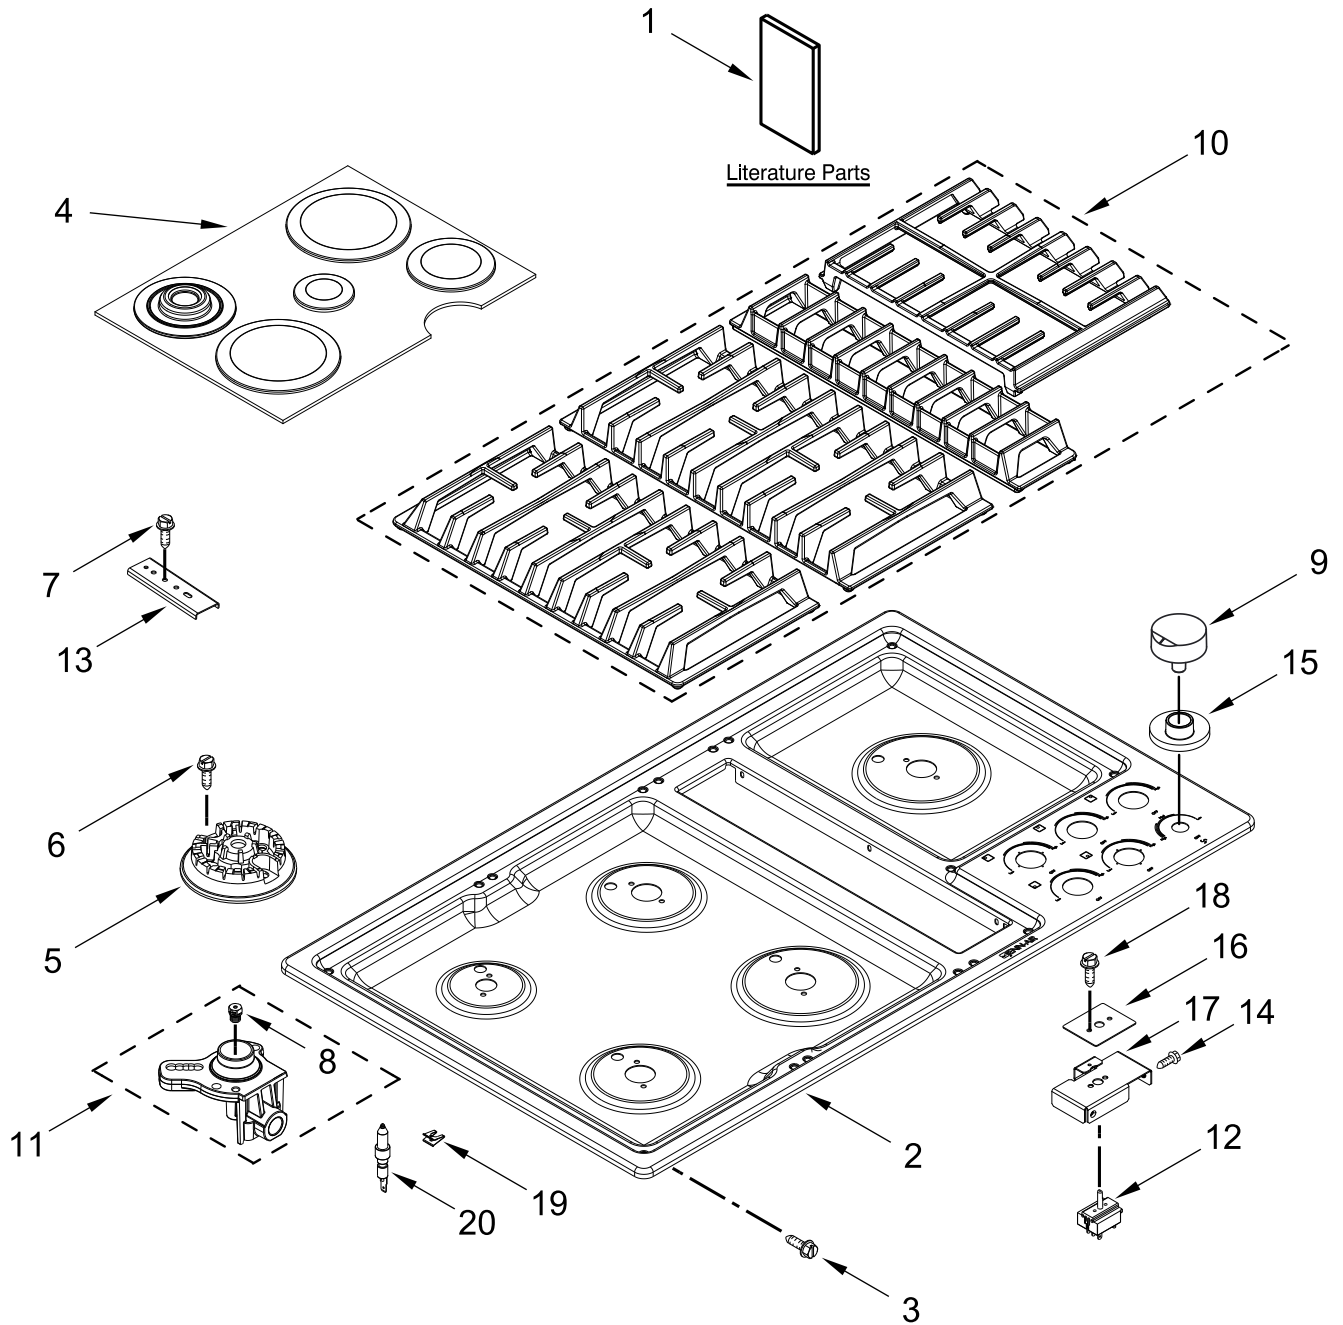

KitchenAid®

36" GAS BUILT-IN DOWNDRAFT COOKTOP

MODELS:

KCGD506GSS00 (Stainless)

COOKTOP PARTS

COOKTOP PARTS

<u>Illus. No.</u>	<u>Part No.</u>	<u>Description</u>	<u>Illus. No.</u>	<u>Part No.</u>	<u>Description</u>	<u>Illus. No.</u>	<u>Part No.</u>	<u>Description</u>	
1		Literature Parts	8	W10907868	Orifice (Left Front)	15		Bezel	
	W10848423	Guide, Use & Care		W10849719	Orifice (Left Rear)		W10884725	Stainless	
	W10848427	Instructions, Installation		W10907866	Orifice (Center Front)	16	7201P077-60	Gasket, Infinite Switch	
	W10917793	Diagram, Wiring		W10907867	Orifice (Center Rear)	17	W10814795	Bracket, Switch Mount	
	W10240007	Instructions, LP Conversion		W10907865	Orifice (Right Rear)	18	7101P309-60	Screw	
	9762761	Tips, Safe Cooking (English)		9	Knob, Control	19	W10827923	Clip, Spring (Electrode)	
	W10065852	Tips, Safe Cooking (French)		W10884723	Stainless Kit, Grate	20	W10876259	Electrode (Left Front)	
2		Top, Main	10	W10821816	Black		W10905489	Electrode (Left Rear)	
	W10842064	Stainless		W10826754	Holder, Orifice (10K) (Left Front)		W10876260	Electrode (Center Front)	
3	7101P427-60	Screw	11	W10826751	Holder, Orifice (5k) (Left Rear)		W10876261	Electrode (Center Rear)	
4	W10910375	Kit, Burner Cap		W10826753	Holder, Orifice (15K) (Center Front)		W10876262	Electrode (Right Rear)	
5	W10732969	Spreader, Flame (Left Front)		W10826752	Holder, Orifice (17K) (Right Rear)			FOLLOWING PARTS NOT ILLUSTRATED	
	W10732968	Spreader, Flame (Left Rear)		W10827697	Holder, Orifice (12.5K) (Center Rear)		W10834701	Harness, Main	
	W10732971	Spreader, Flame (Center Front & Right Rear)		W10826752	Holder, Orifice (17K) (Right Rear)		W10835283	Harness, Blower	
	W10732970	Spreader, Flame (Center Rear)		12	W10866564	Switch, Blower		W10858227	Harness, Jumper
6	7101P426-60	Screw		13	4455917	Bracket, Cooktop Mounting		W10831977	Cord, Power
7	3400093	Screw		14	7101P427-60	Screw		W10132200	Relief, Strain
								W10183556	Clip, Wire
								W10909126	Kit, Plenum Screw
								W11022463	Kit, LP Orifice