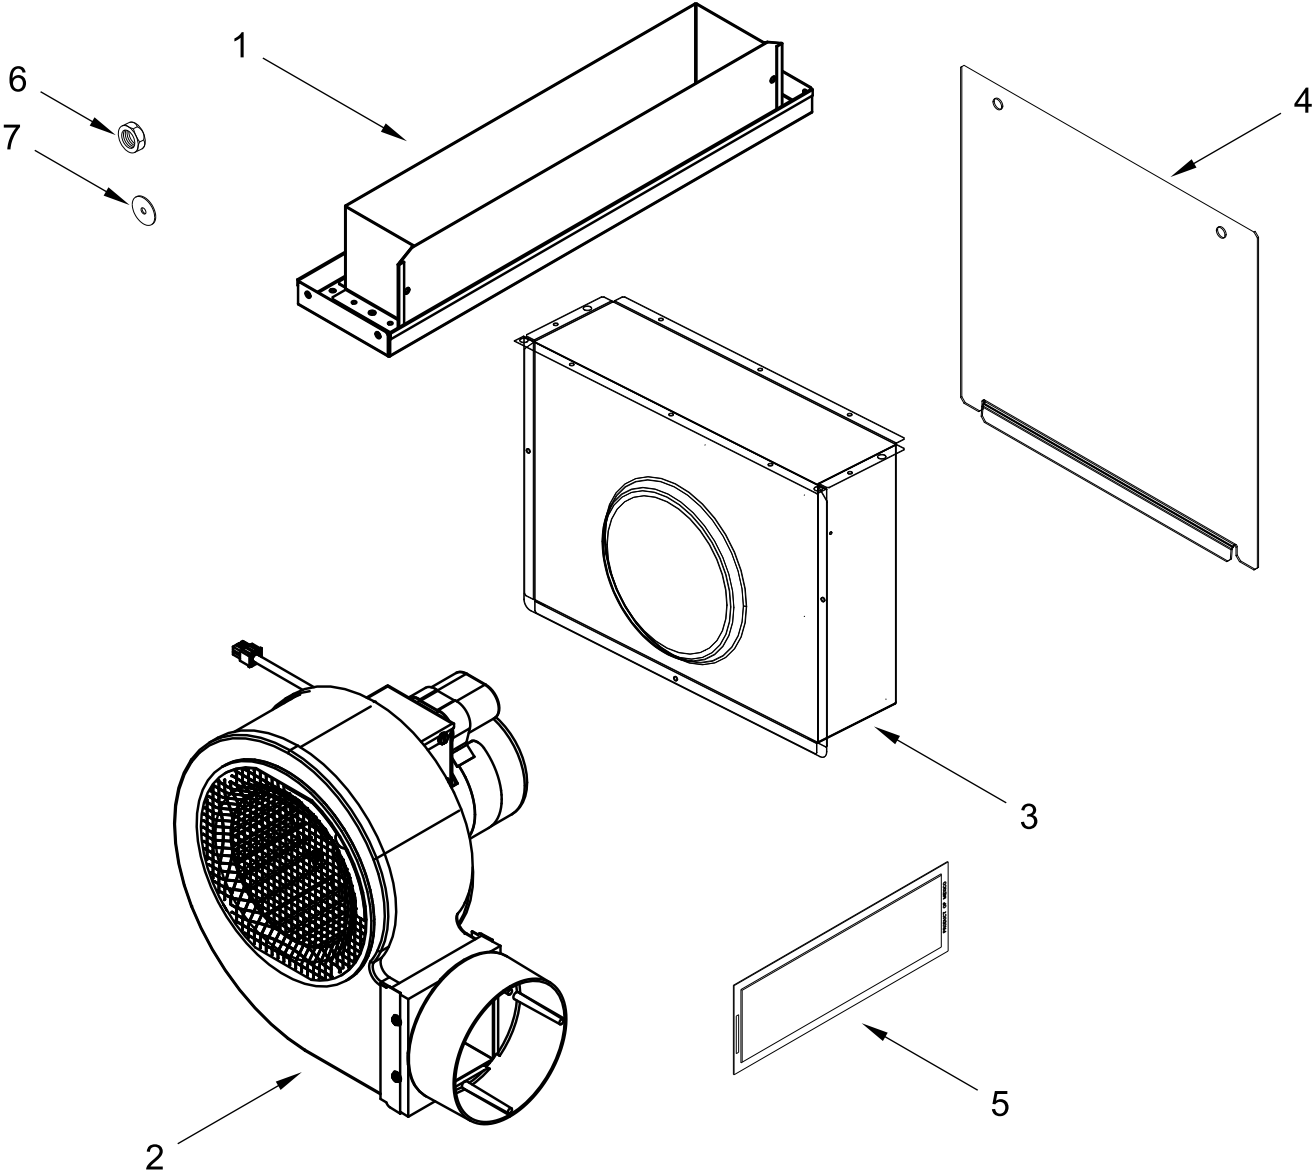

BLOWER UNIT PARTS

BLOWER UNIT PARTS

<u>Illus.</u> <u>No.</u>	<u>Part No.</u>	<u>Description</u>	<u>Illus.</u> <u>No.</u>	<u>Part No.</u>	<u>Description</u>	<u>Illus.</u> <u>No.</u>	<u>Part No.</u>	<u>Description</u>
1	W10836514	Assembly, Top Plenum	4	W10837737	Panel, Lower Plenum Access	6	7103P162-60	Nut, Lock
2	W10877782	Assembly, Downdraft Blower	5	W10815866	Filter, Grease	7	7109P086-60	Washer
3	W10837738	Assembly, Lower Plenum