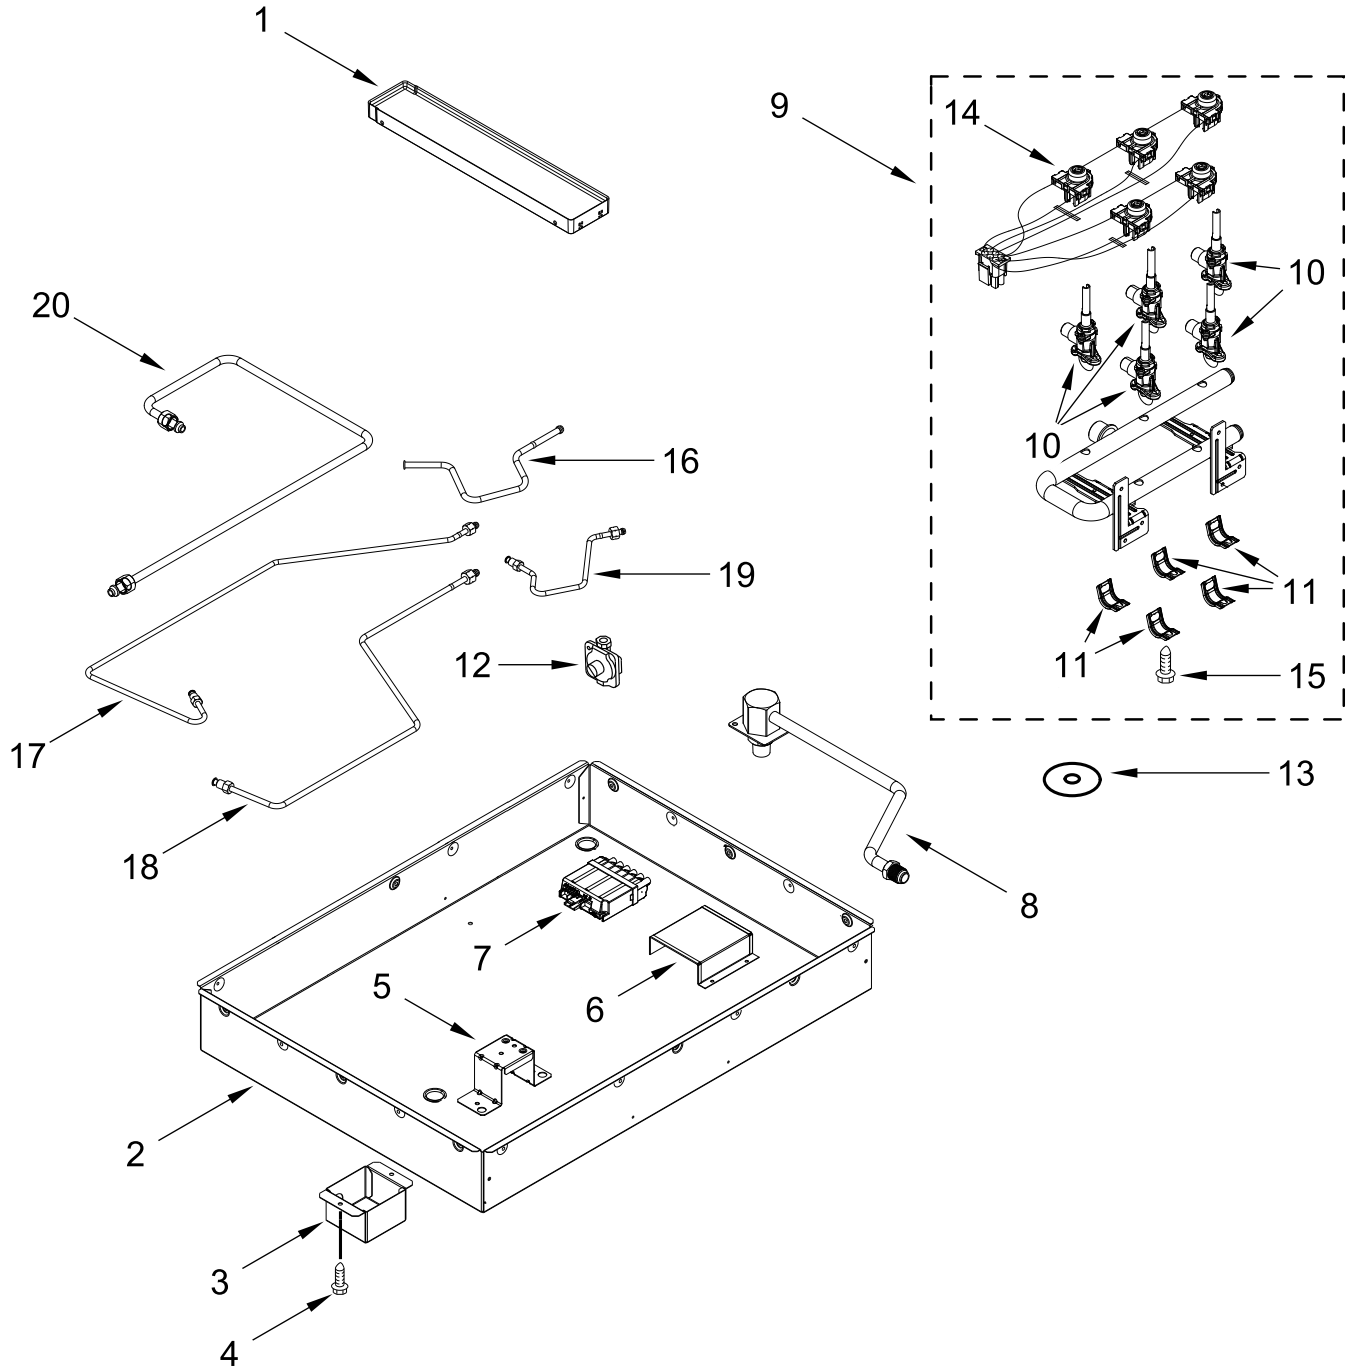

BURNER BOX PARTS

BURNER BOX PARTS

<u>Illus.</u> <u>No.</u>	<u>Part No.</u>	<u>Description</u>	<u>Illus.</u> <u>No.</u>	<u>Part No.</u>	<u>Description</u>	<u>Illus.</u> <u>No.</u>	<u>Part No.</u>	<u>Description</u>
1	W10235990	Tray, Spill	10	W10844472	Valve	15	W10295997	Screw, Valve
2		Box, Burner (Not Serviced)			(Left Front & Center Rear)	16	W10827689	Assembly, Tube (Left Front)
3	W10258697	Cover, Blower Motor Harness		W10844473	Valve (Left Rear)	17	W10827690	Assembly, Tube (Left Rear)
4	7101P426-60	Screw		W10844471	Valve (Center Front & Right Rear)	18	W10827691	Assembly, Tube (Center Front)
5	W10811211	Bracket, Hat				19	W10827692	Assembly, Tube (Center Rear)
6	W10894861	Cover, Spark	11	W10295996	Bracket, Saddle Valve	20	W10827693	Assembly, Tube (Right Rear)
7	W10475150	Module, Spark	12	W10449143	Regulator, Pressure			
8	W10361756	Fitting, Gas Supply	13	W10140571	Seal, Switch Shaft			
9	W10818266	Assembly, Manifold	14	W10861397	Harness, Switch