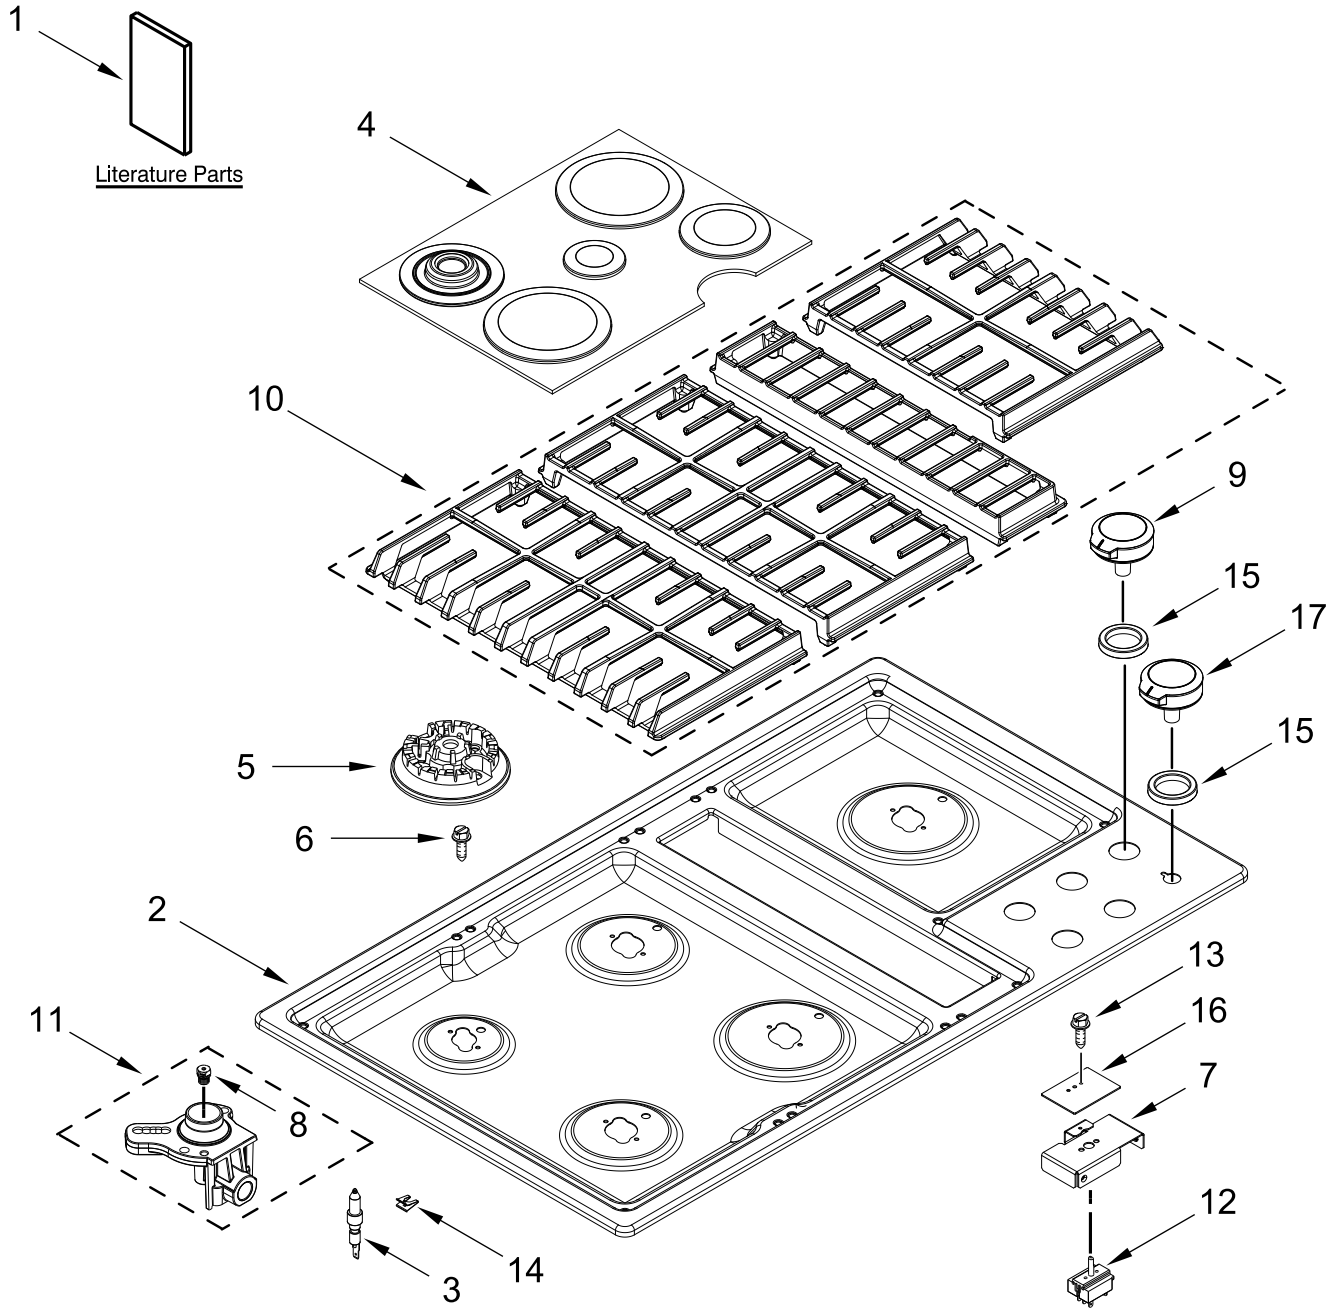

KitchenAid®

GAS COOKTOP

MODELS:

KCGD506GSS05 (Stainless)

COOKTOP PARTS

COOKTOP PARTS

<u>Illus. No.</u>	<u>Part No.</u>	<u>Description</u>	<u>Illus. No.</u>	<u>Part No.</u>	<u>Description</u>	<u>Illus. No.</u>	<u>Part No.</u>	<u>Description</u>	
1		Literature Parts	8	W10907868	Orifice (Left Front)	13	7101P309-60	Screw	
	W11468900	Owner's Manual		W10849719	Orifice (5K) (Left Rear)	14	W10827923	Electrode, Spring	
	W11466944	Quick Start Guide		W10907866	Orifice (Center Front)	15		Bezel	
	W11565420	Wiring Diagram		W10907867	Orifice (Center Rear)		W10884725	Stainless	
2		Top, Main		W10907865	Orifice (Right Rear)	16	W11508237	Seal, Downdraft Pad	
	W10842064	Stainless		9	Knob, Control	17		Knob, Fan	
3	W10876259	Electrode (Left Front)	10	W11514464	Stainless		W10884723	Stainless	
	W10905489	Electrode (Left Rear)			Grates, Cooktop (Includes 4 Grates)			FOLLOWING PARTS NOT ILLUSTRATED	
	W10876260	Electrode (Center Front)		W11241663	Black		W11465122	Harness, Main	
	W10876261	Electrode (Center Rear)	11	W10826754	Holder, Orifice (10K) (Left Front)		W11190478	Harness, Blower	
	W10876262	Electrode (Right Rear)			Holder, Orifice (5k) (Left Rear)		W11465762	Harness, Jumper	
4	W10910375	Kit, Burner Cap		W10826753	Holder, Orifice (15K) (Center Front)		7101P460-60	Screw, Grounding	
5	W10732969	Flame Spreader (Left Front)		W10826754	Holder, Orifice (12.5K) (Center Rear)		W10831977	Cord, Power	
	W10732968	Flame Spreader (Left Rear)		W10826752	Holder, Orifice (17K) (Right Rear)		W10132200	Relief, Strain	
	W10732971	Flame Spreader (Center Front & Right Rear)		12	W10866564	Switch, Blower		W10183556	Clip, Wire
	W10732970	Spreader, Flame (Center Rear)						W10909126	Kit, Plenum Screw
6	W10673618	Screw						W11022463	Kit, LP Orifice
7	W10814795	Bracket, Switch Mount							