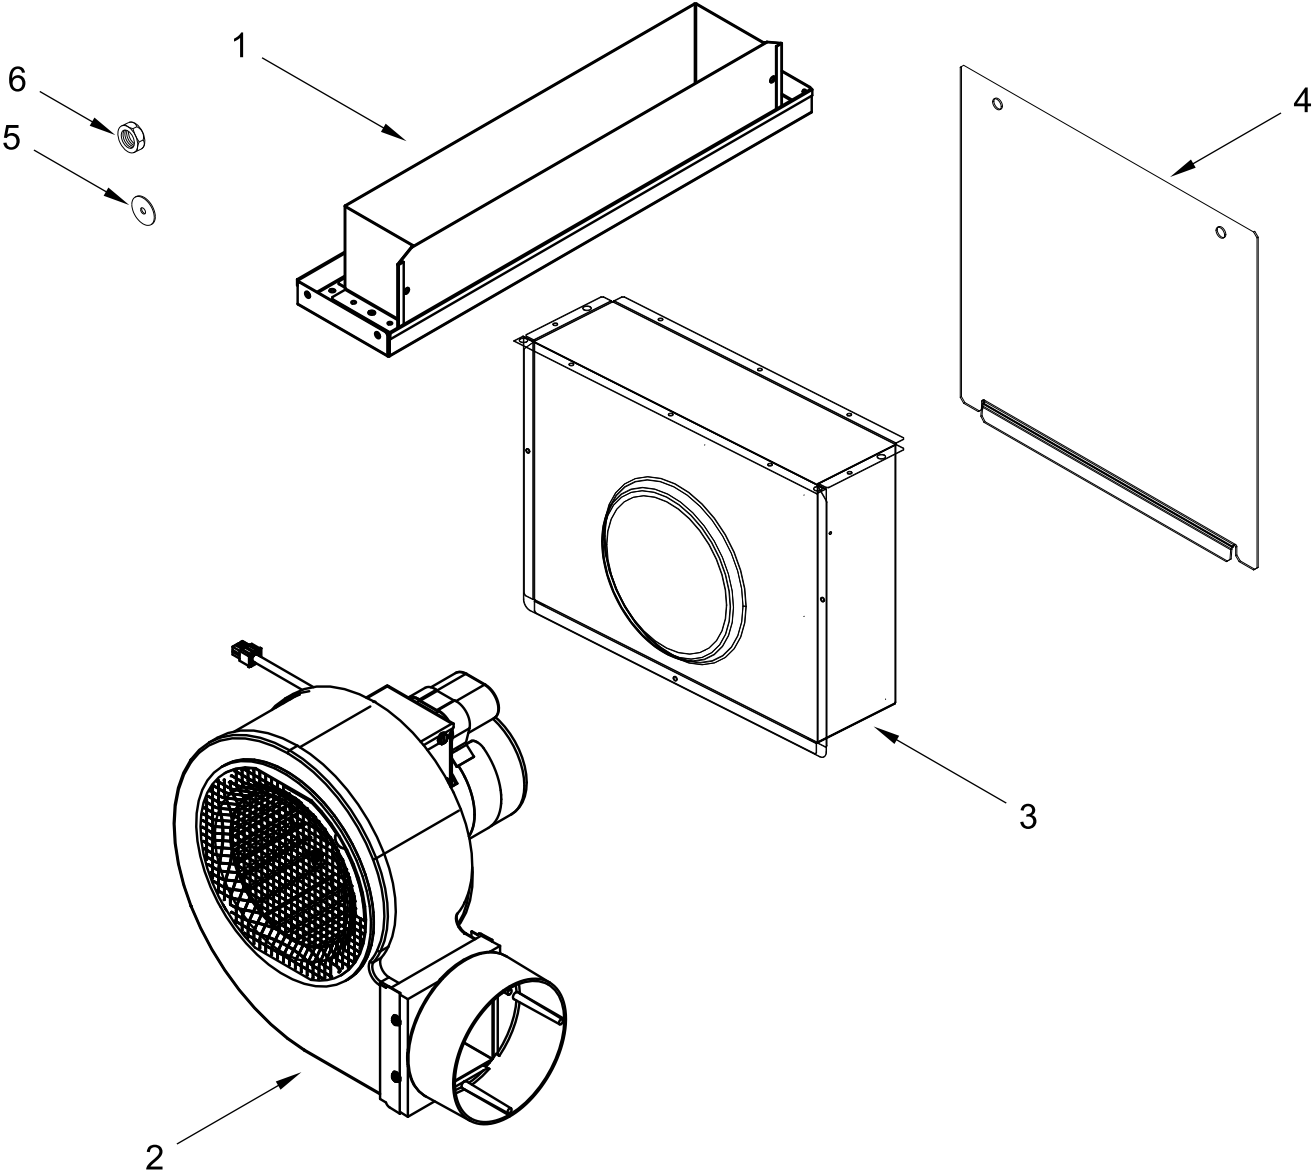

BLOWER UNIT PARTS

BLOWER UNIT PARTS

<u>Illus.</u> <u>No.</u>	<u>Part No.</u>	<u>Description</u>	<u>Illus.</u> <u>No.</u>	<u>Part No.</u>	<u>Description</u>	<u>Illus.</u> <u>No.</u>	<u>Part No.</u>	<u>Description</u>
1	W10836514	Assembly, Top Plenum	3	W10837738	Assembly, Lower Plenum	5	7109P086-60	Washer
2	W10877782	Assembly, Downdraft Blower	4	W10837737	Panel, Lower Plenum Access	6	7103P162-60	Nut, Lock