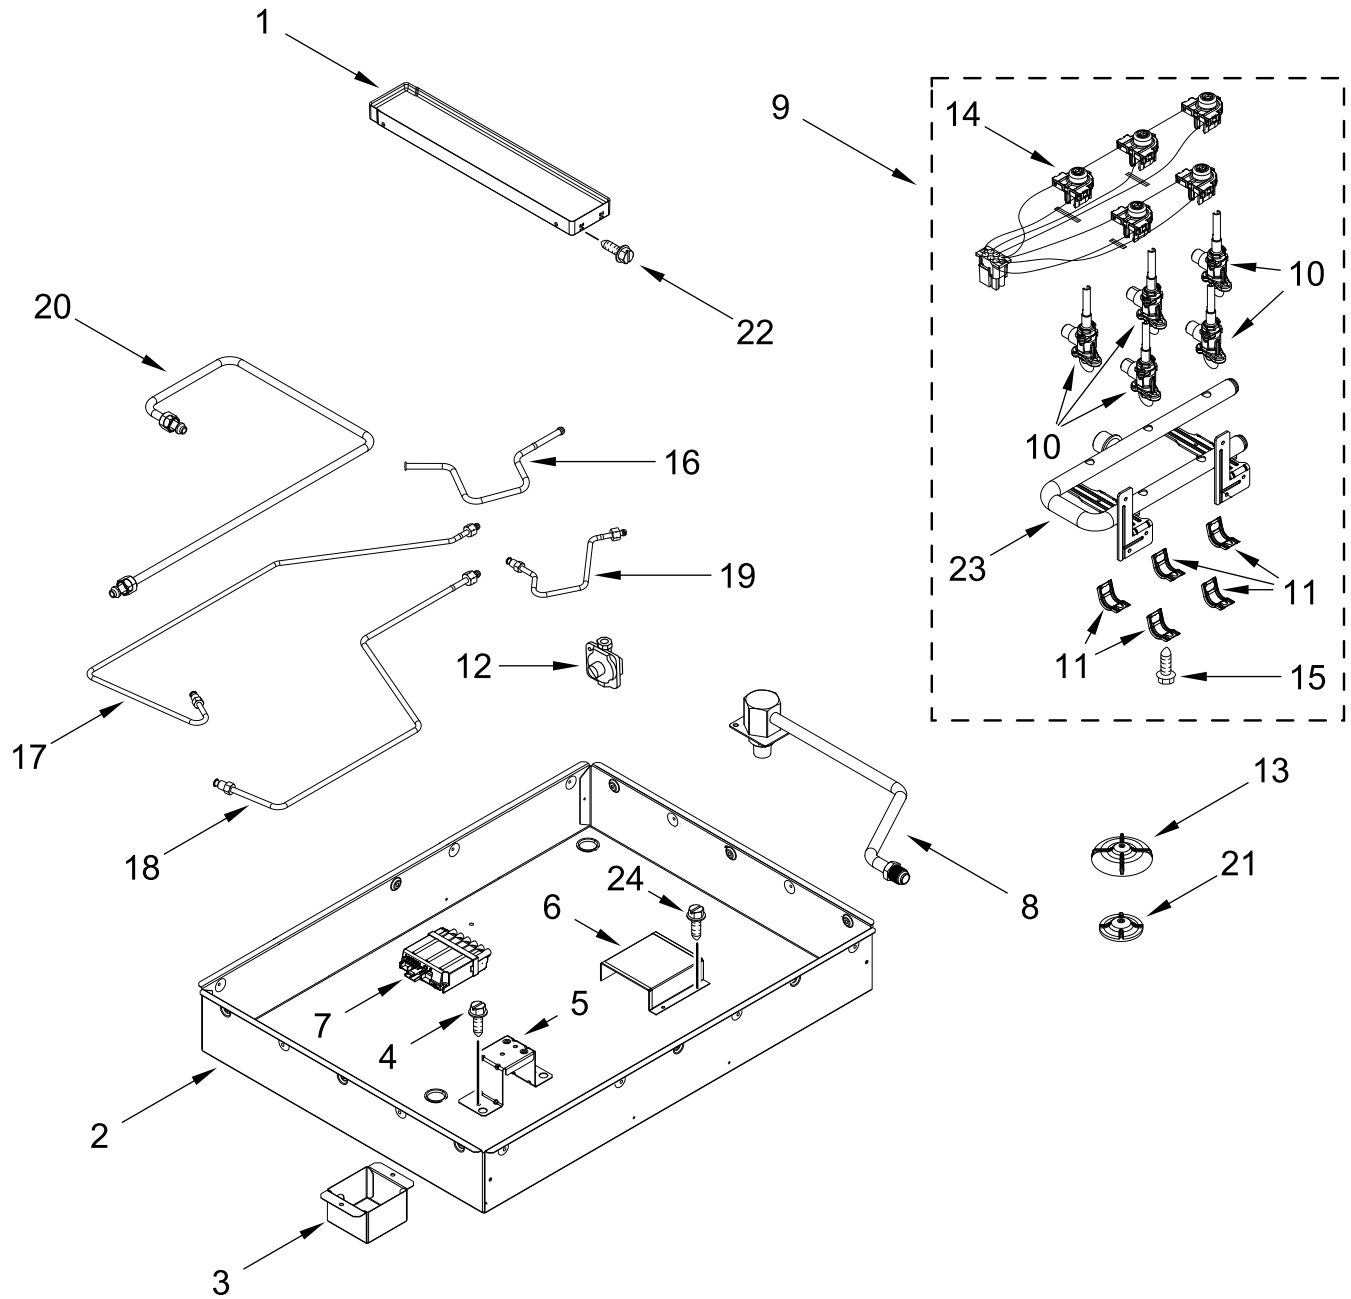

BURNER BOX PARTS

BURNER BOX PARTS

<u>Illus. No.</u>	<u>Part No.</u>	<u>Description</u>	<u>Illus. No.</u>	<u>Part No.</u>	<u>Description</u>	<u>Illus. No.</u>	<u>Part No.</u>	<u>Description</u>
1	W10235990	Tray, Spill	10	W11511837	Valve (Left Front & Center Rear)	17	W10827690	Assembly, Tube (Left Rear)
2		Box, Burner (Not Serviced)				18	W10827691	Assembly, Tube (Center Front)
3	W10258697	Cover, Blower Motor Harness		W11511838	Valve (Left Rear)	19	W10827692	Assembly, Tube (Center Rear)
4	7101P426-60	Screw		W11511836	Valve (Center Front & Right Rear)	20	W10827693	Assembly, Tube (Right Rear)
5	W10811211	Bracket, Hat	11	W10949105	Bracket, Saddle Valve	21	W11508234	Seal, Downdraft Shaft
6	W10894861	Cover, Spark	12	W10449143	Regulator, Pressure	22	W11249635	Screw
7	W10475150	Module, Spark	13	W11507167	Seal, Switch Shaft	23		Tube, Manifold (Not Serviced)
8	W10361756	Fitting, Gas Supply	14	W11537719	Harness, Switch	24	3400804	Screw, Bracket
9	W11512356	Manifold Assembly	15	W11577790	Screw			
			16	W10827689	Assembly, Tube (Left Front)