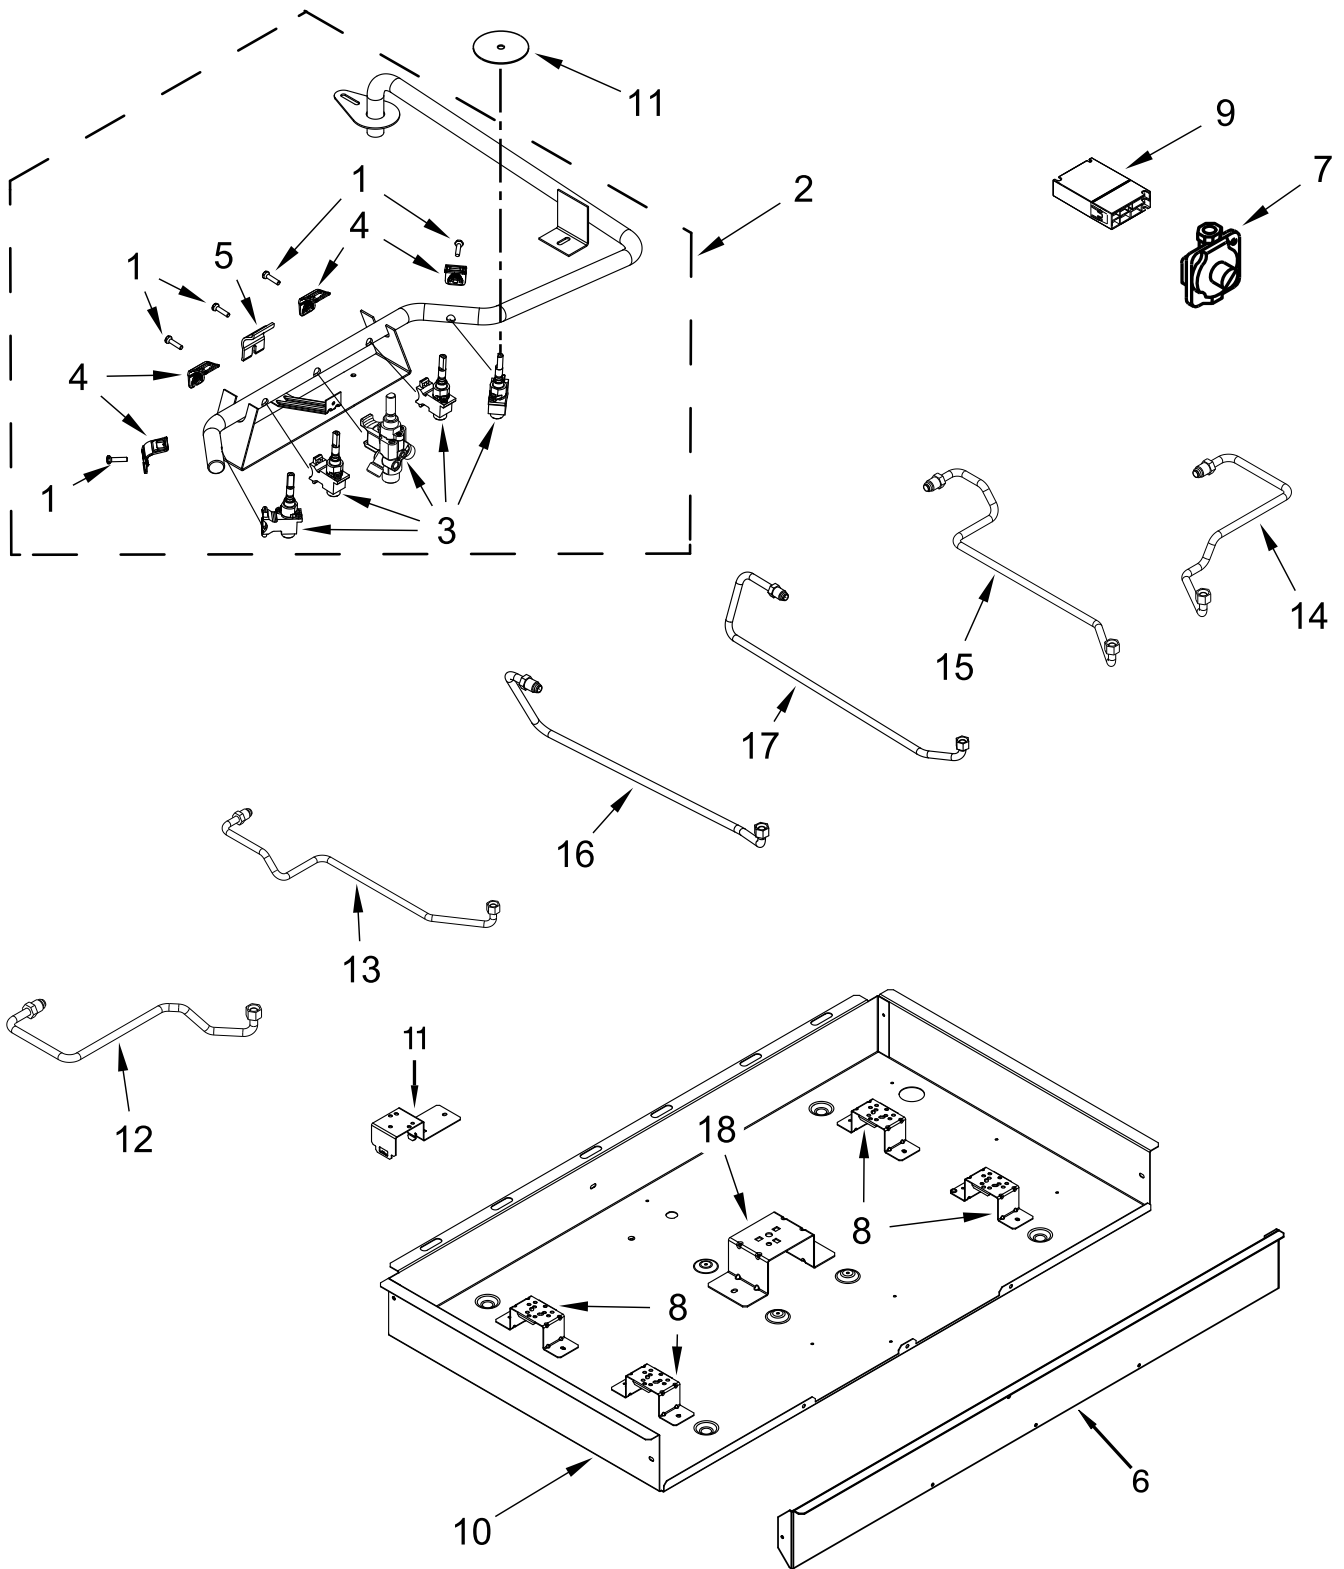

KitchenAid®

30" GAS COOKTOP

MODELS:

KCGS350ESS00 (Stainless)

COOKTOP, BURNER AND GRATE PARTS

COOKTOP, BURNER AND GRATE PARTS

<u>Illus. No.</u>	<u>Part No.</u>	<u>Description</u>	<u>Illus. No.</u>	<u>Part No.</u>	<u>Description</u>	<u>Illus. No.</u>	<u>Part No.</u>	<u>Description</u>
1		Literature Parts	7	W10597166	Holder, Orifice (9.1K)	11	W10652710	Orifice
	W10597144	Installation Instructions			(Left Front & Right Front)			(Left Front & Right Front)
	W10672375	Undercounter Install Instructions		W10613381	Holder, Orifice (10K)		W10151347	Orifice
	W10597142	Use & Care Guide			(Left Rear)			(Left Rear)
	9762761	Tips, Safe Cooking (English)		W10594399	Holder, Orifice (5K)		W10652711	Orifice
	W10065852	Tips, Safe Cooking (French)			(Right Rear)			(Right Rear)
2	W10597067	Cooktop		W10611441	Holder, Orifice (17K)		W10609592	Orifice
3		Kit, Burner Cap			(Center)			(Center, Main)
	W10613386	Black	8	8286814	Head, Burner		W10652706	Orifice
4		Kit, Grate			(Left Front, Left Rear & Right Front)	12	W10541842	Wiring, Electrode
	W10594449	Black		8286813	Head, Burner			(Left Front & Right Front)
5	8286863	Spring, Electrode			(Right Rear)		W10541843	Wiring, Electrode
6		Knobs, Cooktop	9	W10625915	Grommet			(Left Rear & Right Rear)
	W10545849	Stainless	10	8287059	Screw	13	W10611434	Spreader, Flame
						14	W10611438	Electrode (Stack)
								(Center)

BURNER BOX, GAS VALVES AND SWITCH PARTS

BURNER BOX, GAS VALVES AND SWITCH PARTS

<u>Illus. No.</u>	<u>Part No.</u>	<u>Description</u>
1	8287057	Screw, Valve Bracket
2	W10594395	Assembly, Pipe Manifold
3	W10594392	Valve, Single (Left Front)
	W10594391	Valve, Single (Left Rear)
	W10594393	Valve, Single (Right Front)
	W10597156	Valve, Single (Right Rear)
	W10594389	Valve, Dual (Center)
4	8287055	Bracket, Single Valve
5	8287056	Bracket, Dual Valve
6	W10614950	Panel, Front