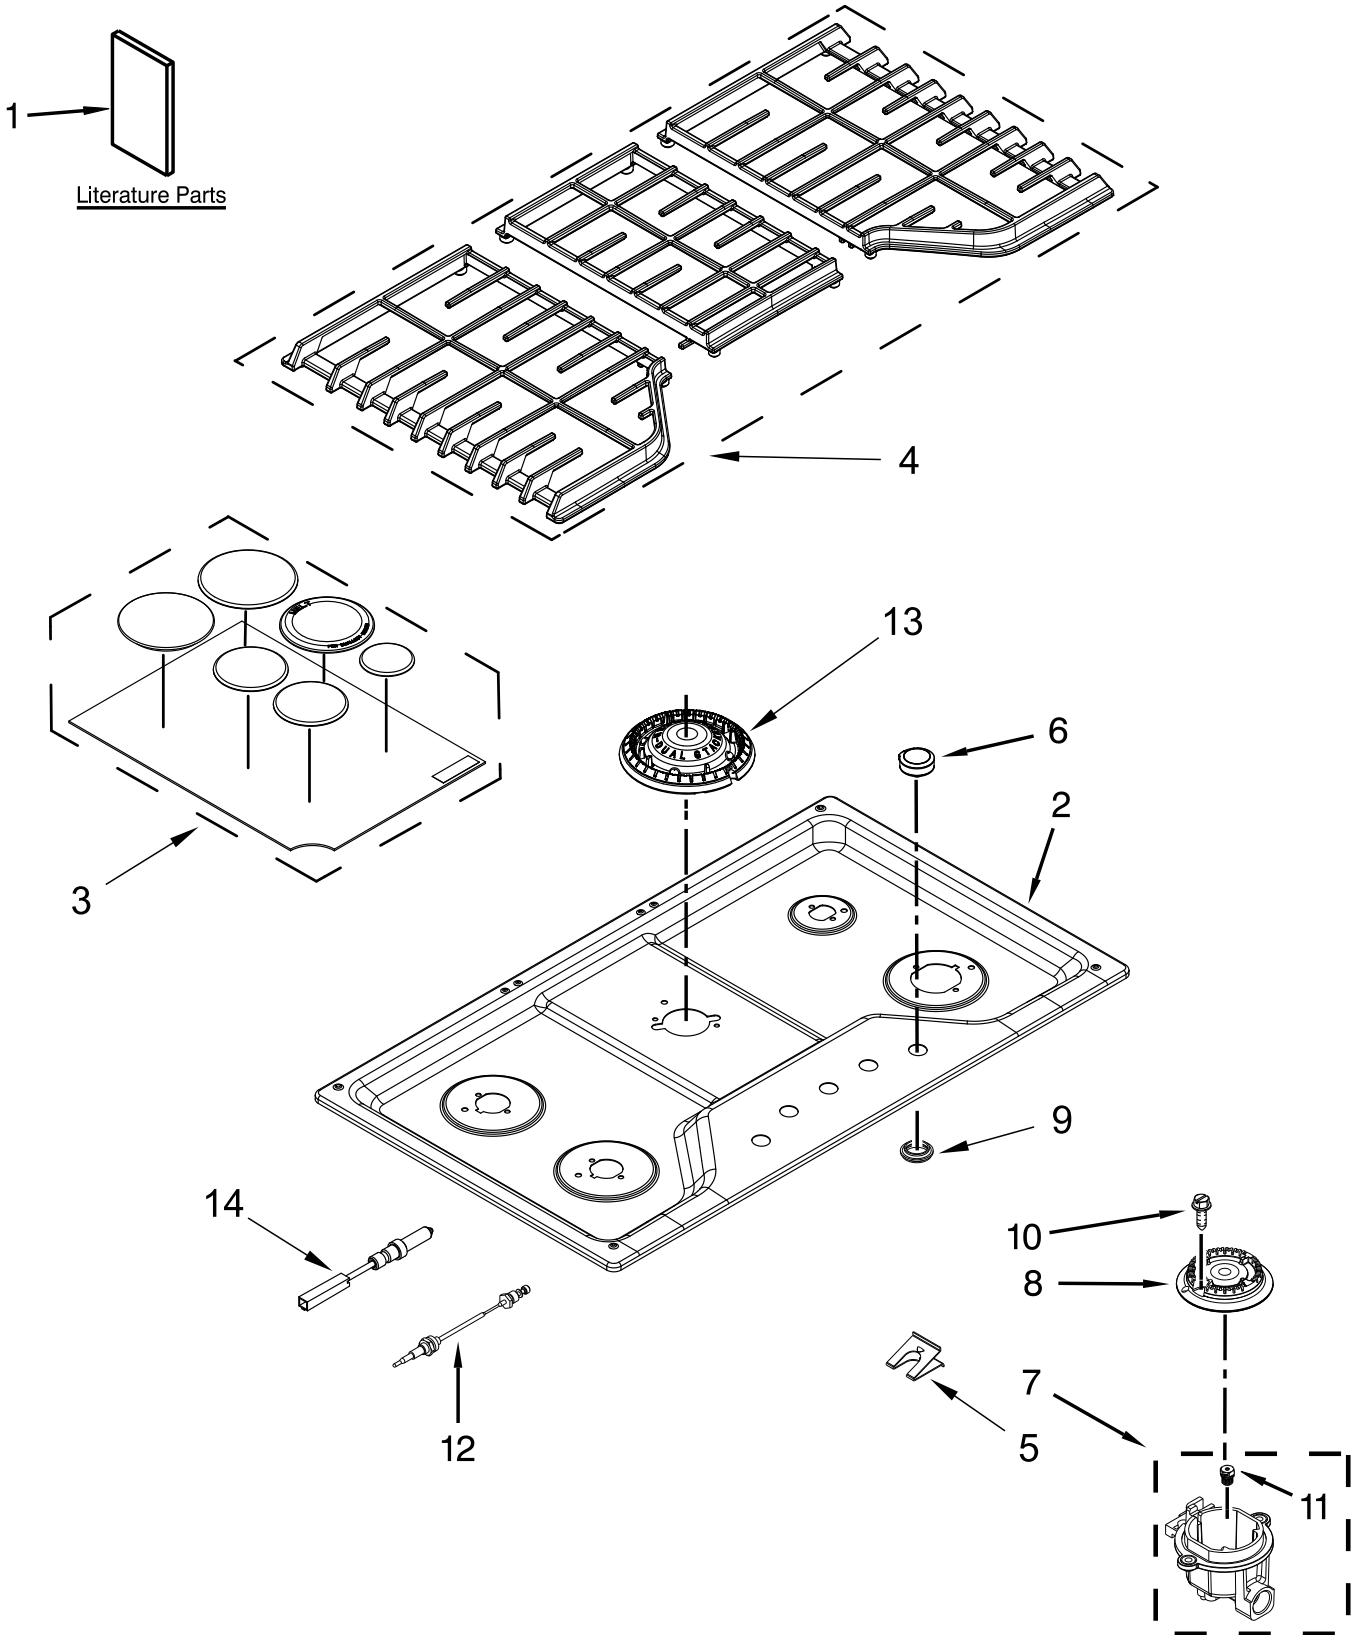

KitchenAid®

30" GAS COOKTOP

MODELS:

KCGS350ESS00 (Stainless)

COOKTOP, BURNER AND GRATE PARTS

COOKTOP, BURNER AND GRATE PARTS

<u>Illus. No.</u>	<u>Part No.</u>	<u>Description</u>	<u>Illus. No.</u>	<u>Part No.</u>	<u>Description</u>	<u>Illus. No.</u>	<u>Part No.</u>	<u>Description</u>
1		Literature Parts	7	W10597166	Holder, Orifice (9.1K)	11	W10652710	Orifice
	W10597144	Installation Instructions			(Left Front & Right Front)			(Left Front & Right Front)
	W10672375	Undercounter Install Instructions		W10613381	Holder, Orifice (10K)		W10151347	Orifice
	W10597142	Use & Care Guide			(Left Rear)			(Left Rear)
	9762761	Tips, Safe Cooking (English)		W10594399	Holder, Orifice (5K)		W10652711	Orifice
	W10065852	Tips, Safe Cooking (French)			(Right Rear)			(Right Rear)
2	W10597067	Cooktop		W10611441	Holder, Orifice (17K)		W10609592	Orifice
3		Kit, Burner Cap			(Center)			(Center, Main)
	W10613386	Black	8	8286814	Head, Burner		W10652706	Orifice
4		Kit, Grate			(Left Front, Left Rear & Right Front)	12	W10541842	Wiring, Electrode
	W10594449	Black		8286813	Head, Burner			(Left Front & Right Front)
5	8286863	Spring, Electrode			(Right Rear)		W10541843	Wiring, Electrode
6		Knobs, Cooktop	9	W10625915	Grommet			(Left Rear & Right Rear)
	W10545849	Stainless	10	8287059	Screw	13	W10611434	Spreader, Flame
						14	W10611438	Electrode (Stack)
								(Center)

BURNER BOX, GAS VALVES AND SWITCH PARTS

BURNER BOX, GAS VALVES AND SWITCH PARTS

<u>Illus. No.</u>	<u>Part No.</u>	<u>Description</u>
1	8287057	Screw, Valve Bracket
2	W10594395	Assembly, Pipe Manifold
3	W10594392	Valve, Single (Left Front)
	W10594391	Valve, Single (Left Rear)
	W10594393	Valve, Single (Right Front)
	W10597156	Valve, Single (Right Rear)
	W10594389	Valve, Dual (Center)
4	8287055	Bracket, Single Valve
5	8287056	Bracket, Dual Valve
6	W10614950	Panel, Front