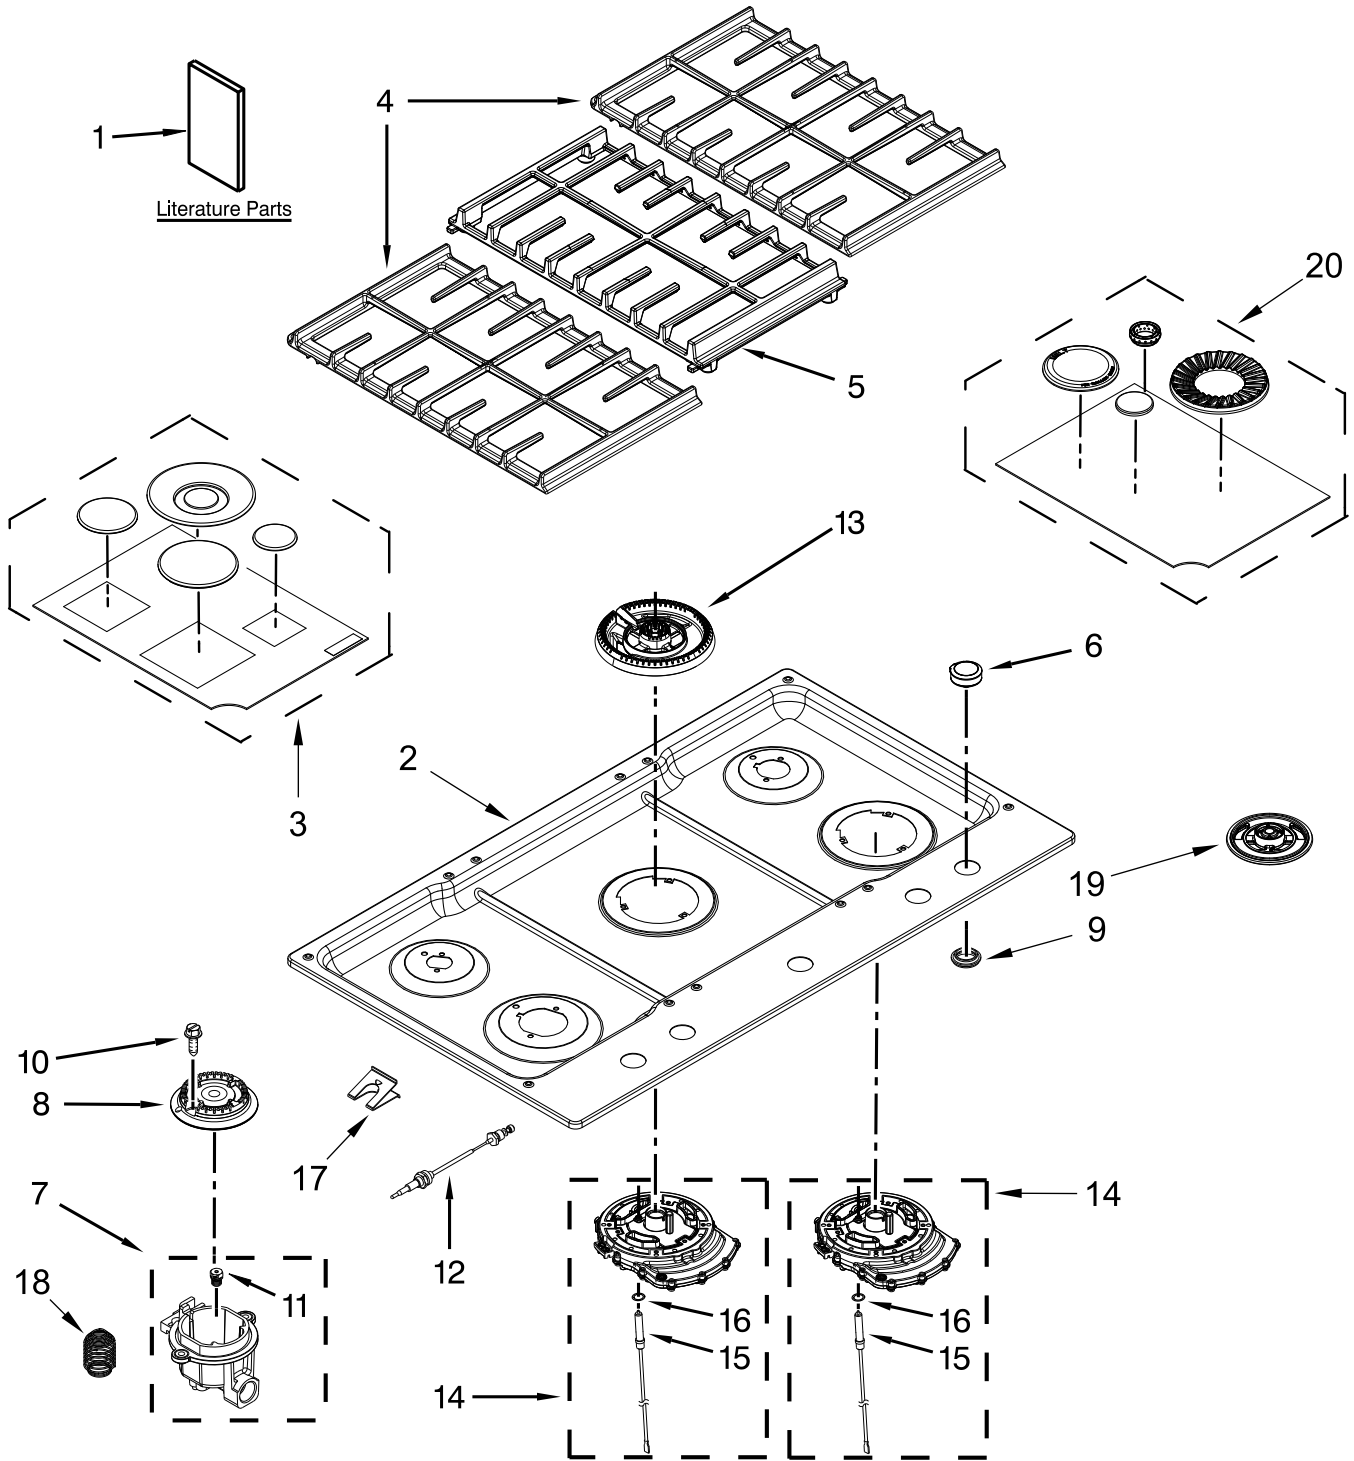

KitchenAid®

30" GAS COOKTOP WITH GRIDDLE

MODELS:

KCGS950ESS02 (Stainless)

COOKTOP, BURNER AND GRATE PARTS

COOKTOP, BURNER AND GRATE PARTS

<u>Illus. No.</u>	<u>Part No.</u>	<u>Description</u>	<u>Illus. No.</u>	<u>Part No.</u>	<u>Description</u>	<u>Illus. No.</u>	<u>Part No.</u>	<u>Description</u>
1		Literature Parts	8	8286815	Head, Burner (Left Front)	14	W10617373	Assembly, Burner Base (10K) (Right Front)
	W10597142	Guide, Use & Care		8286813	Head, Burner (Left Rear)		W10625853	Assembly, Burner Base (17K) (Center)
	W10597144	Instructions, Installation		8286814	Head, Burner (Right Rear)	15	W10657995	Electrode, Burner (Right Front)
	W10672375	Instructions, Undercounter Install	9	W10593530	Bezel, Knob		W10657994	Electrode, Burner (Center)
	W10733303	Instructions, Conversion	10	8287059	Screw	16	W10416057	O-Ring
	9762761	Tips, Safe Cooking (English)	11	W10674732	Orifice (10K) (Left Front)	17	8286863	Spring, Electrode
	W10065852	Tips, Safe Cooking (French)		W10151353	Orifice (Left Rear)	18	W10554297	Spring, Torch Burner
2	W10722086	Cooktop		W10674728	Orifice (Right Rear)	19	W10631209	Support, Flame Spreader
3		Kit, Burner Cap	12	W10628302	Wiring, Electrode (Left Front)	20		Kit, Burner Cap
	W10617346	Black		W10541843	Wiring, Electrode (Left Rear)		W10635601	Black (Includes Melt Cap)
4	W10583860	Assembly, Side Grate		W10628303	Wiring, Electrode (Right Rear)			FOLLOWING PARTS NOT ILLUSTRATED
5	W10583862	Grate, Center					W10662080	Griddle
6		Knobs, Cooktop					W10617404	Insulation, Cooktop
	W10545849	Stainless	13	W10808715	Spreader, Burner			
7	W10674920	Holder, Orifice (10K) (Left Front)						
	W10674918	Holder, Orifice (6K) (Left Rear)						
	W10674919	Holder, Orifice (7K) (Right Rear)						