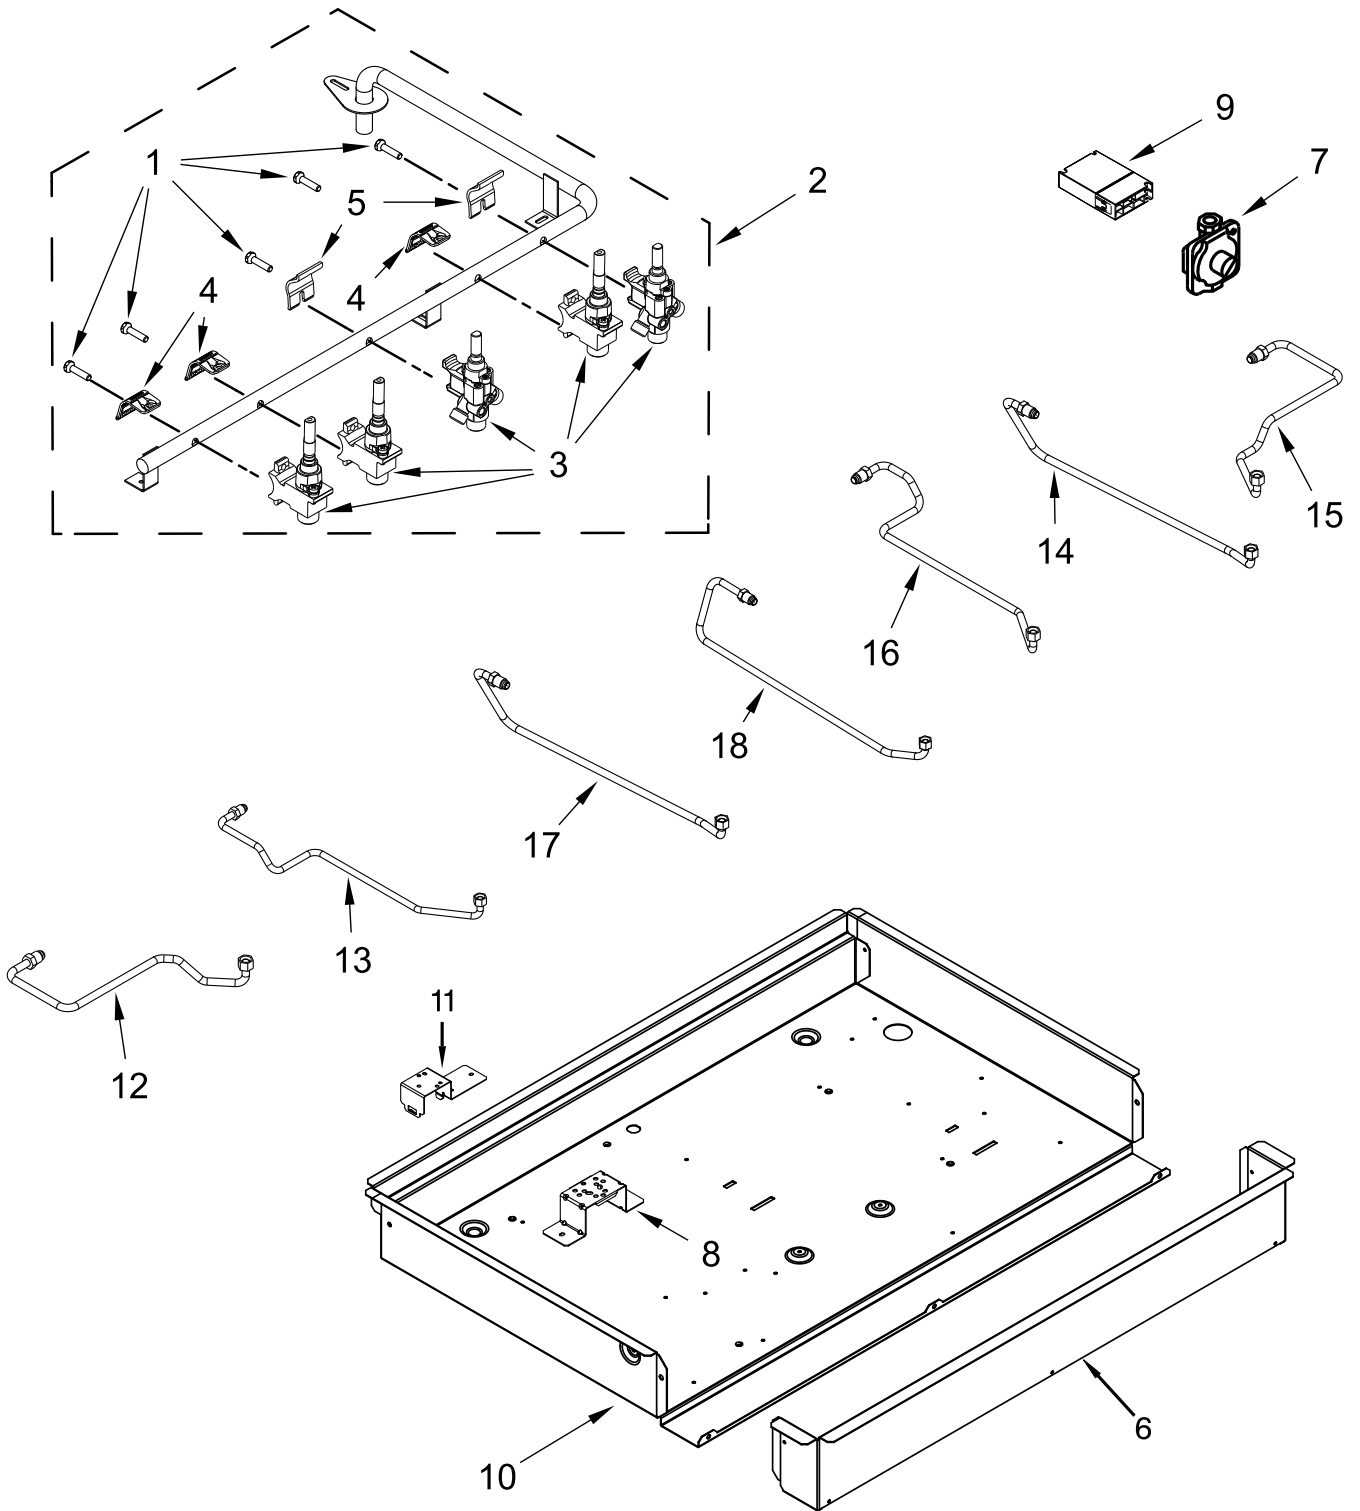

BURNER BOX, GAS VALVES AND SWITCH PARTS

BURNER BOX, GAS VALVES AND SWITCH PARTS

<u>Illus. No.</u>	<u>Part No.</u>	<u>Description</u>	<u>Illus. No.</u>	<u>Part No.</u>	<u>Description</u>	<u>Illus. No.</u>	<u>Part No.</u>	<u>Description</u>
1	8287057	Screw, Valve Bracket	9	W10475150	Module, Spark	17	W10545801	Tubing, Gas Burner
2	W10682074	Assembly, Manifold	10	W10710916	Box, Burner			(Center, Main)
3	W10717630	Valve, Single (Left Front)	11	W10545802	Bracket, Dual Burner	18	W10545800	Tubing, Gas Burner
	W10717631	Valve, Single (Left Rear)	12	W10545796	Tubing, Gas Burner (Left Front)			(Center, Simmer)
	W10717628	Valve, Single (Right Rear)	13	W10545797	Tubing, Gas Burner (Left Rear)			FOLLOWING PARTS NOT ILLUSTRATED
	W10717629	Valve, Dual (Right Front & Center)	14	W10545843	Tubing, Gas Burner (Right Front, Main)		W10577591	Harness, Main
4	8287055	Bracket, Single Valve	15	W10545844	Tubing, Gas Burner (Right Front, Simmer)		W10619016	Harness, Switch
5	8287056	Bracket, Dual Valve	16	W10545798	Tubing, Gas Burner (Right Rear)		W10392003	Cord, Power
6	W10705474	Panel, Front					W10132200	Relief, Strain
7	W10132345	Regulator, Pressure					7208P024-60	Seal, Manifold Pipe Inlet
8	W10594429	Bracket, Orifice Holder					W10676662	Kit, LP Conversion