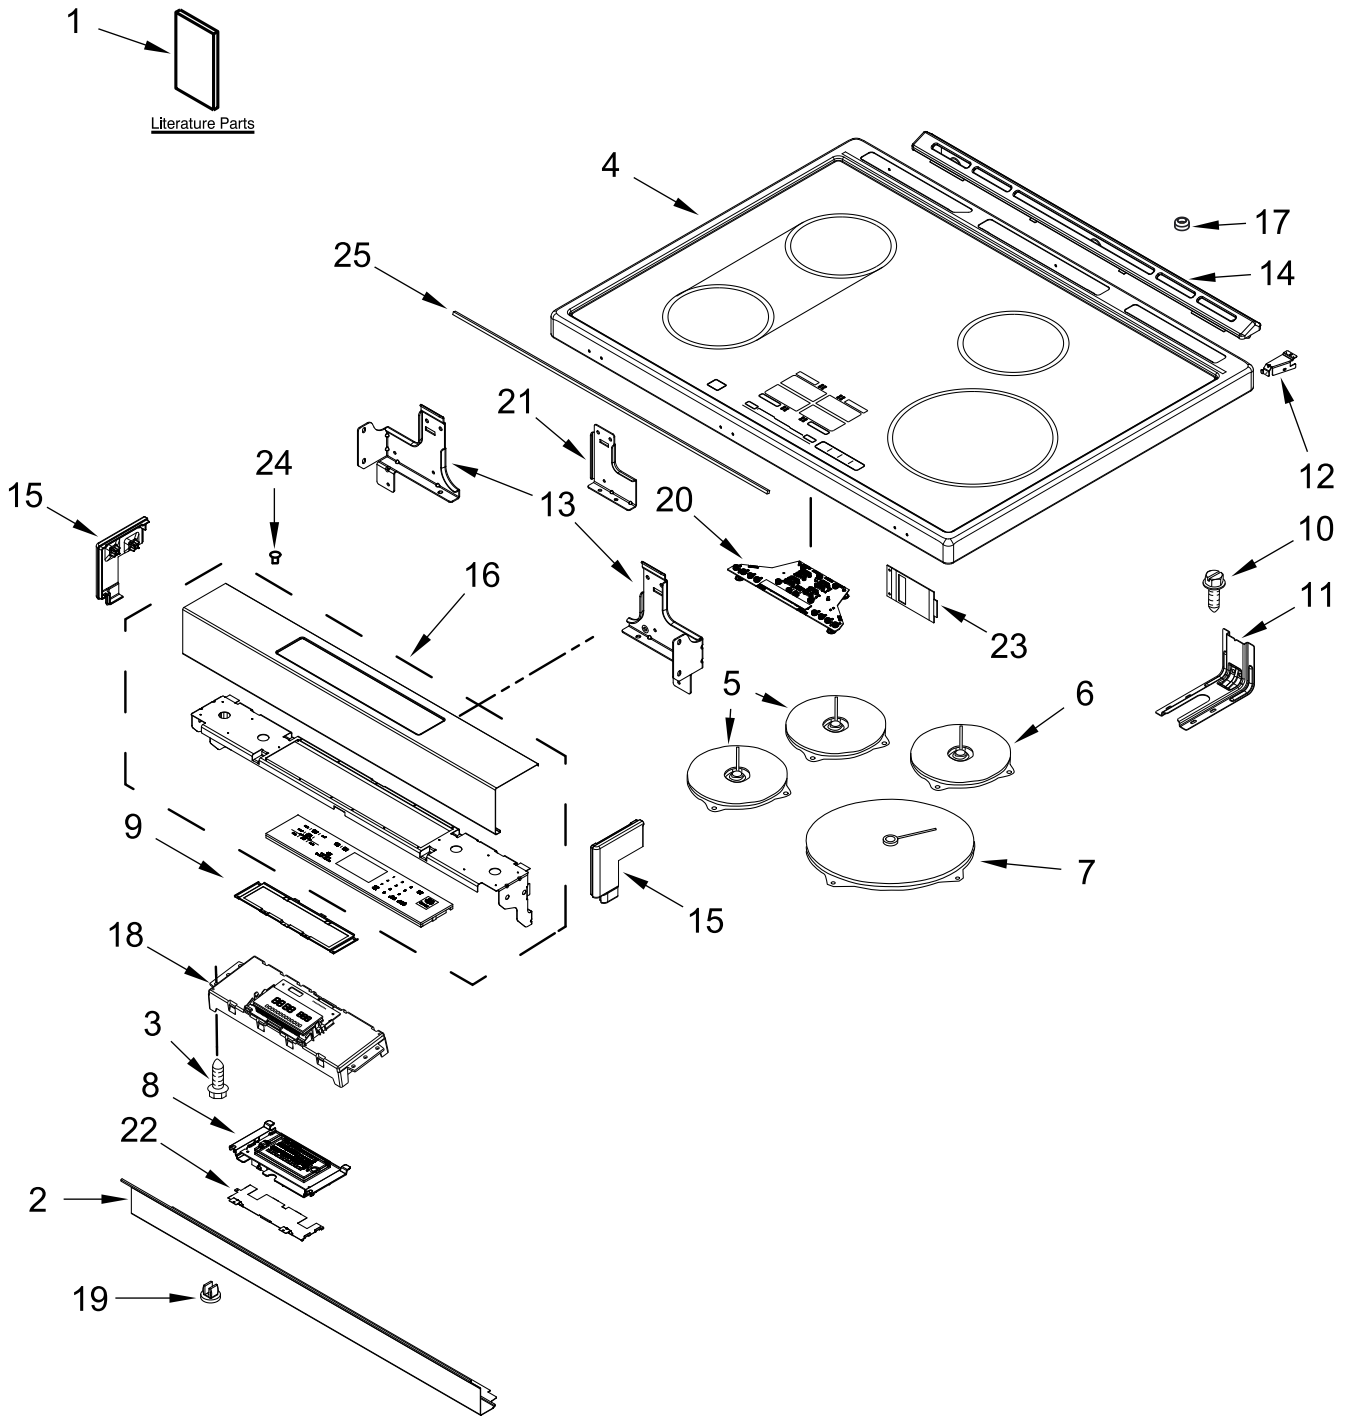

KitchenAid®

**30" INDUCTION SLIDE-IN RANGE
(Even-Heat True Convection)**

MODELS:

KSIB900ESS0 (Stainless)

COOKTOP PARTS

COOKTOP PARTS

<u>Illus. No.</u>	<u>Part No.</u>	<u>Description</u>	<u>Illus. No.</u>	<u>Part No.</u>	<u>Description</u>	<u>Illus. No.</u>	<u>Part No.</u>	<u>Description</u>
1		Literature Parts	8	W10603094	Assembly, Display	20	W10808070	Interface, User
	W11047689	Instructions, Installation	9	W10555923	Bracket, User Interface	21	W10598048	Bracket, Console (Center)
	W10722062	Use and Care Guide	10	7101P485-60	Screw, Anti-Tip Kit	22	W10558372	Bracket, Control
	W10665227	Sheet, Tech	11	W10606241	Bracket, Anti-Tip	23	W10757531	Keypad, Shield
	W10400064	Guide, Quick Start (English)	12	W10162253	Brace, Corner (Left)	24	3196068	Lens, Indicator
	W10400065	Guide, Quick Start (French)		W10162252	Brace, Corner (Right)	25	W10612719	Gasket, Console/ Cooktop
	W10703187	Wiring Diagram	13	W10289169	Support, Cooktop (Right)			FOLLOWING PARTS NOT ILLUSTRATED
2		Bracket, Mounting		W10289170	Support, Cooktop (Left)	W10740211		Harness, Main
	W10743276	Stainless			Vent, Trim Top	W10598170		Harness, Display
3	3196178	Screw	14			W10575120		Harness, Keypad
4		Cooktop		W10636529	Stainless	W10580316		Harness, Bake Drawer
	W10536317	Black	15		Endcap		3196520	Clip, Wire
5	W10636723	Element (Left Front and Left Rear)		W10555937	Stainless (Left)	W10653092		Suppressor
				W10555940	Stainless (Right)		3400029	Nut
6	W10410580	Hotplate (Right Rear)	16		Console			
				W10547093	Stainless			
7	W10410578	Element (Right Front)	17	W10664705	Bumper			
			18	W10711461	Control, MRC2			
			19	W10645947	Grommet			