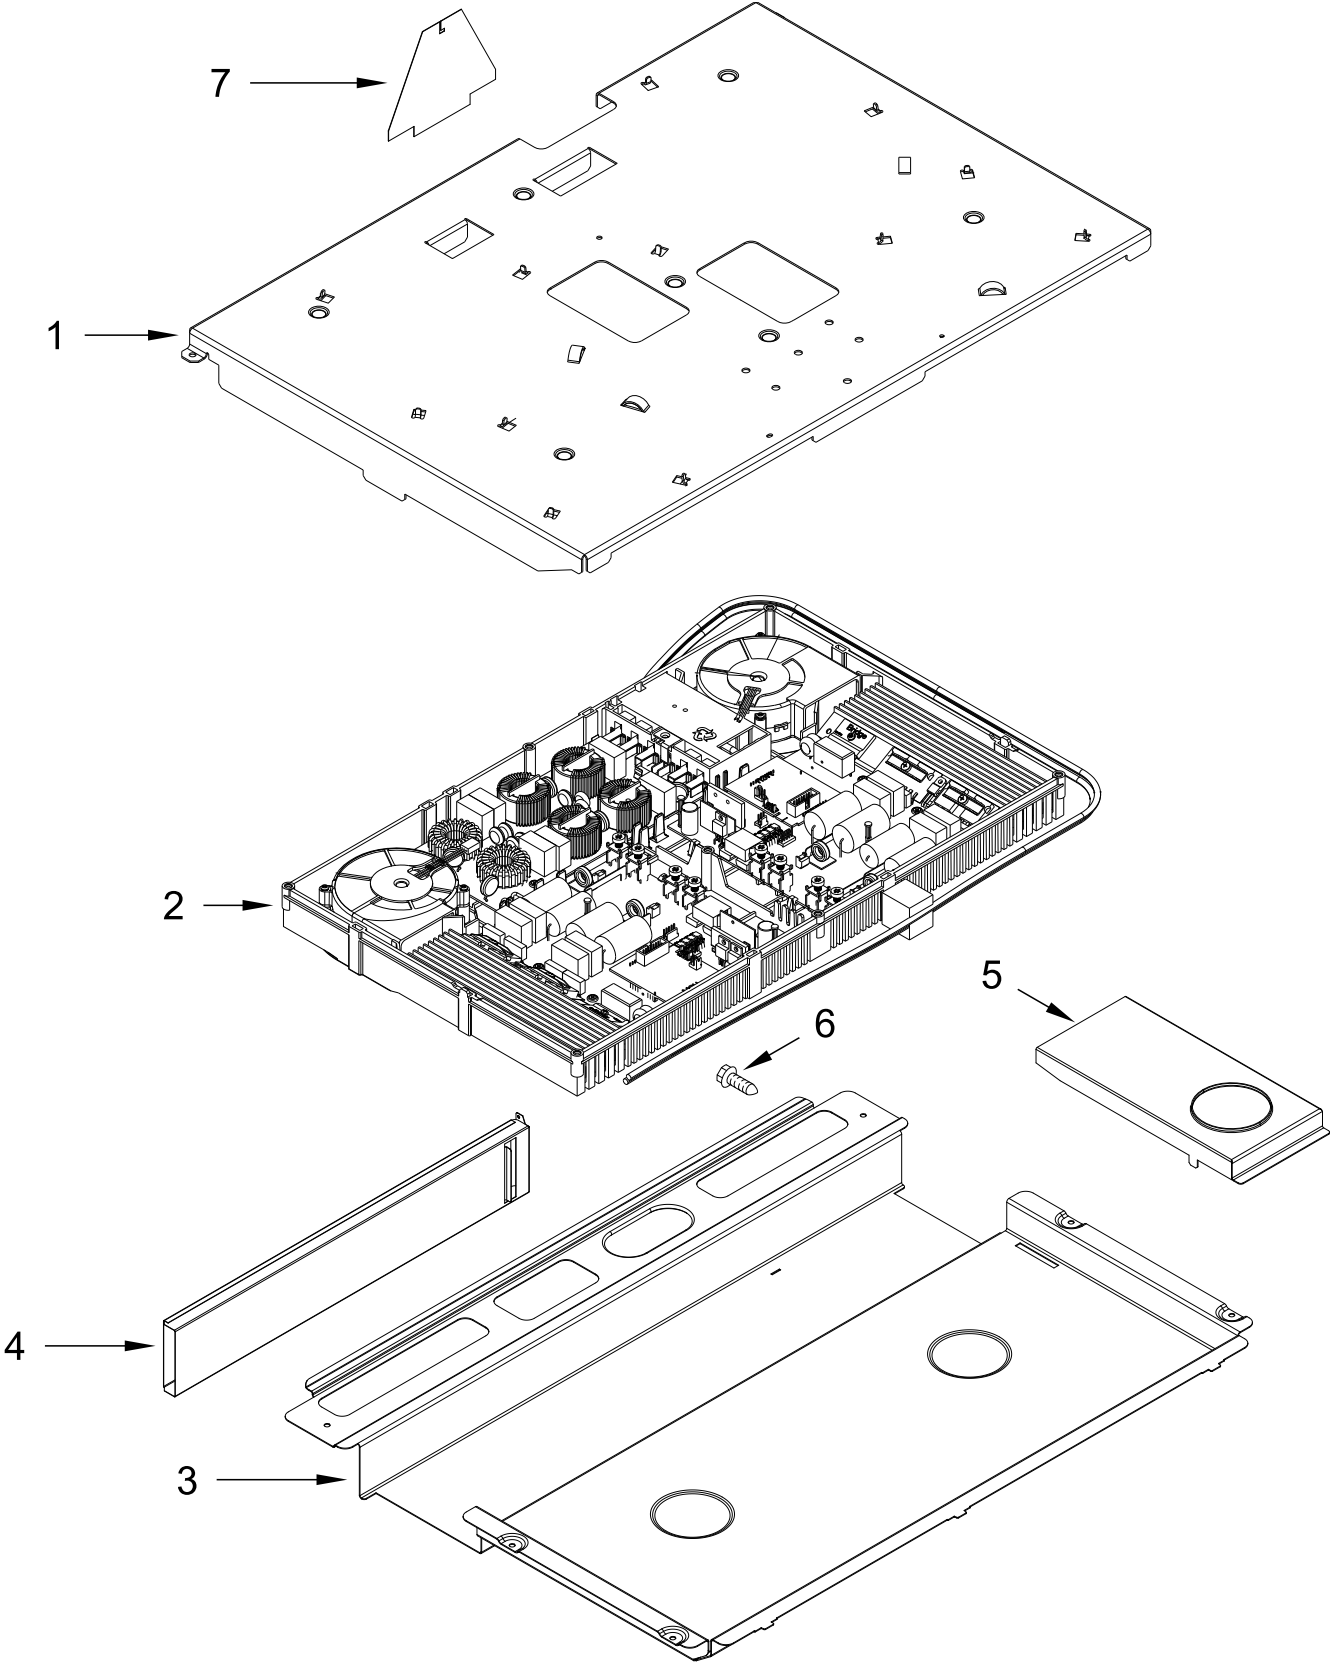

INTERIOR PARTS

INTERIOR PARTS

<u>Illus.</u> <u>No.</u>	<u>Part No.</u>	<u>Description</u>	<u>Illus.</u> <u>No.</u>	<u>Part No.</u>	<u>Description</u>	<u>Illus.</u> <u>No.</u>	<u>Part No.</u>	<u>Description</u>
1	W10854048	Pan, Induction (Upper)	4	W10719194	Assembly, Induction Side Duct	6	3196169	Screw
2	W10873520	Assembly, Induction Module	5	W10606133	Duct, Recirculation Plate	7	W10884792	Insulation, Shield
3	W10536319	Pan, Induction (Lower)