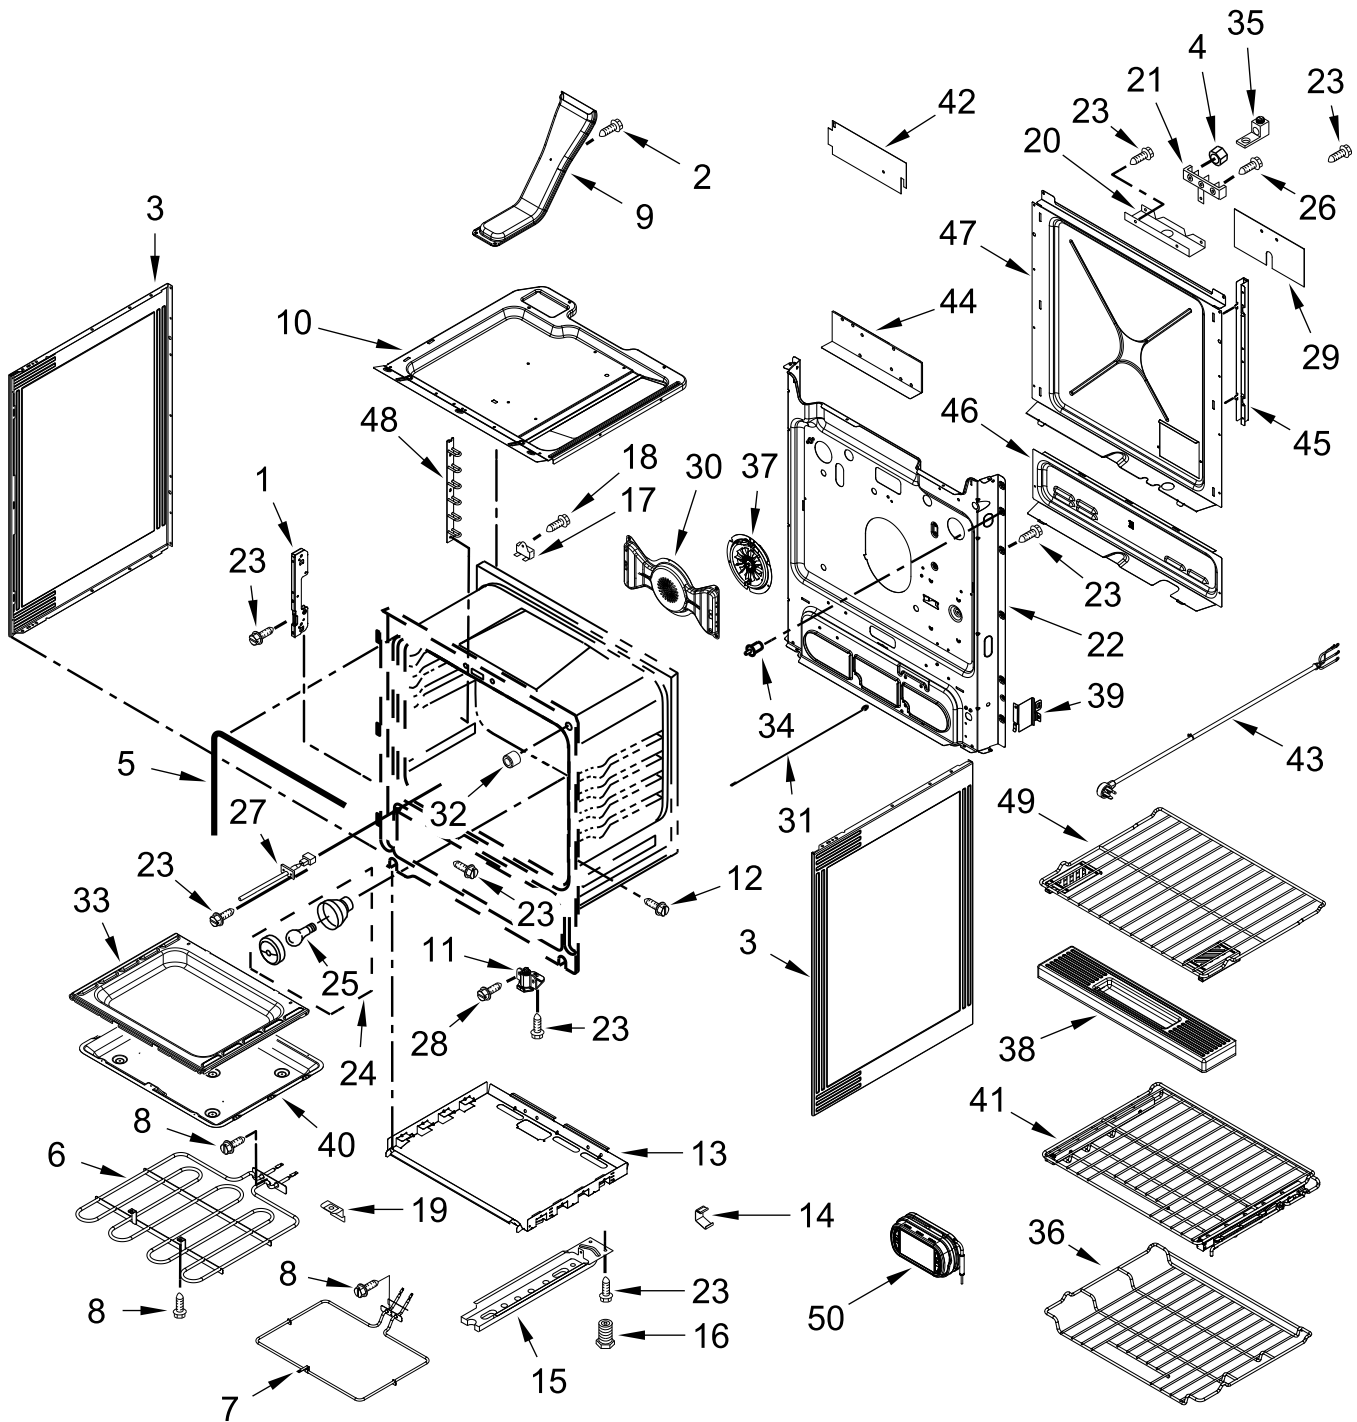

CHASSIS PARTS

CHASSIS PARTS

<u>Illus.</u> <u>No.</u>	<u>Part No.</u>	<u>Description</u>	<u>Illus.</u> <u>No.</u>	<u>Part No.</u>	<u>Description</u>	<u>Illus.</u> <u>No.</u>	<u>Part No.</u>	<u>Description</u>
1	W10289077	Receiver, Hinge	21	W10246624	Block, Terminal	40	W10346147	Pan, Bake
2	W10362924	Screw	22	W10289166	Back, Main	41	W10554008	Rack, Sliding
3		Panel, Side	23	3196178	Screw	42	W11117035	Shield, Wire
	W10162245	Black	24	W11175594	Assembly, Light	43	W10624592	Cord, Power
4	7103P027-60	Nut	25	W10571723	Bulb, Halogen 40 Watts	44	W10162260	Shield, Heat
5	W10162385	Gasket, Door	26	3400016	Screw	45	W10162241	Channel, Rear
6	W10544952	Element, Broil	27	W10586204	Sensor	46	W10162248	Cover, Wire
7	W10774342	Element, Bake	28	3196169	Screw	47	W10289172	Cover, Back
8	W10362924	Screw	29	W10655441	Shield, Power Cord	48	W10603482	Rack, Ladder
9	W11122085	Assembly, Flue	30	W10346153	Baffle, Full Convection	49	W10554007	Rack, Steam
10	W10289168	Box, Burner SI	31	W10273192	Rod, Door Switch	50	W11025868	Probe, Meat INSULATION
11	W10341186	Assembly, Front Foot	32	9758701	Spacer, Door		W10655489	Insulation, Wrapper
12	W10067840	Screw	33	W10774446	Bottom, Oven		W10655490	Insulation, Main Back
13	W10541959	Shield, Bake	34	W10627802	Switch, Door		W10655442	Insulation, Heat Shield
14	W10137382	Clip, Panel	35	W10281322	Kit, Bare Wire Adapter Block		W10575374	Insulation, Bottom
15	W10390008	Assembly, Base Rail (Left)	36	W10554006	Rack, Maximum Capacity		4820F015-59	Insulation, Strap
	W10390007	Assembly, Base Rail (Right)	37	W10874472	Assembly, Convection		7111P017-60	Clamp, Wire
16	W10058460	Foot, Leveling	38	W10686408	Kit, Reservoir (Steam Rack)			
17	3196548	Fuse, Thermal	39	W10273002	Bracket, Oven Support			
18	3196172	Screw						
19	W10035900	Support, Oven Bottom						
20	3186034	Bracket, Service