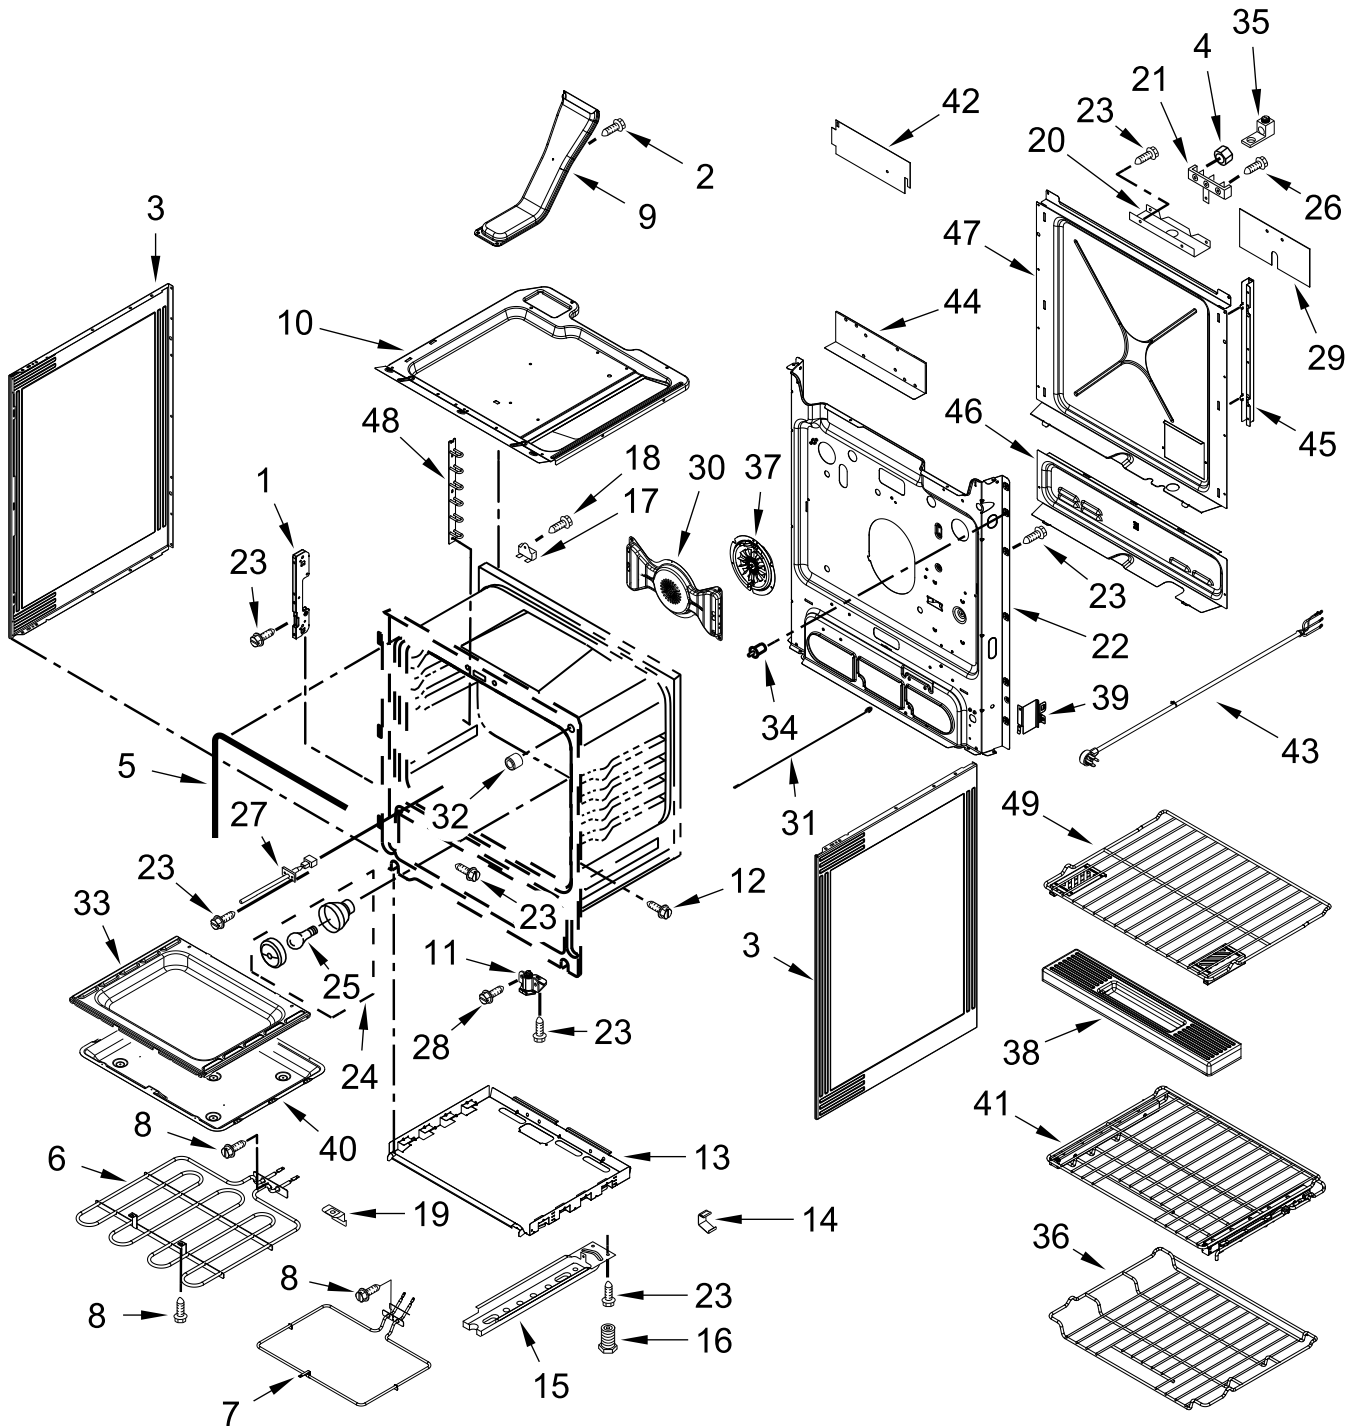

CHASSIS PARTS

CHASSIS PARTS

<u>Illus.</u> <u>No.</u>	<u>Part No.</u>	<u>Description</u>	<u>Illus.</u> <u>No.</u>	<u>Part No.</u>	<u>Description</u>	<u>Illus.</u> <u>No.</u>	<u>Part No.</u>	<u>Description</u>
1	W10289077	Receiver, Hinge	21	W10246624	Block, Terminal	40	W10346147	Pan, Bake
2	W10362924	Screw	22		Back, Main (Not Serviced)	41	W10911366	Rack, Sliding
3		Panel, Side	23	3196178	Screw	42	W11117035	Shield, Wire
	W10162245	Black	24	W11175594	Assembly, Light	43	W10624592	Cord, Power
4	3400029	Nut	25	W10571723	Bulb, Halogen 40 Watts	44	W10162260	Shield, Heat
5	W10162385	Gasket, Door	26	3400016	Screw	45	W10162241	Channel, Rear
6	W10544952	Element, Broil	27	W10586204	Sensor	46	W10162248	Cover, Wire
7	W10774342	Element, Bake	28	3196169	Screw	47	W10289172	Cover, Back
8	W10362924	Screw	29	W10655441	Shield, Power Cord	48	W10603482	Rack, Ladder
9	W11122085	Assembly, Flue	30	W10346153	Baffle, Full Convection	49	W10554007	Rack, Steam
10	W10289168	Box, Burner SI	31	W10273192	Rod, Door Switch			FOLLOWING PARTS NOT ILLUSTRATED
11	W10341186	Assembly, Front Foot	32	9758701	Spacer, Door		W10655489	Insulation, Wrapper
12	W10067840	Screw	33	W10774446	Bottom, Oven		W10655490	Insulation, Main Back
13	W10541959	Shield, Bake	34	W10627802	Switch, Door		W10655442	Insulation, Heat Shield
14	W10137382	Clip, Panel	35	W10281322	Kit, Bare Wire Adapter Block		W10575374	Insulation, Bottom
15	W10390008	Assembly, Base Rail (Left)	36	W10554006	Rack, Maximum Capacity		4820F015-59	Insulation, Strap
	W10390007	Assembly, Base Rail (Right)	37	W10874472	Assembly, Convection		7111P017-60	Clamp, Wire
16	W10058460	Foot, Leveling	38	W10686408	Kit, Reservoir (Steam Rack)			
17	3196548	Fuse, Thermal	39	W10273002	Bracket, Oven Support			
18	3196172	Screw						
19	W10035900	Support, Oven Bottom						
20	3186034	Bracket, Service