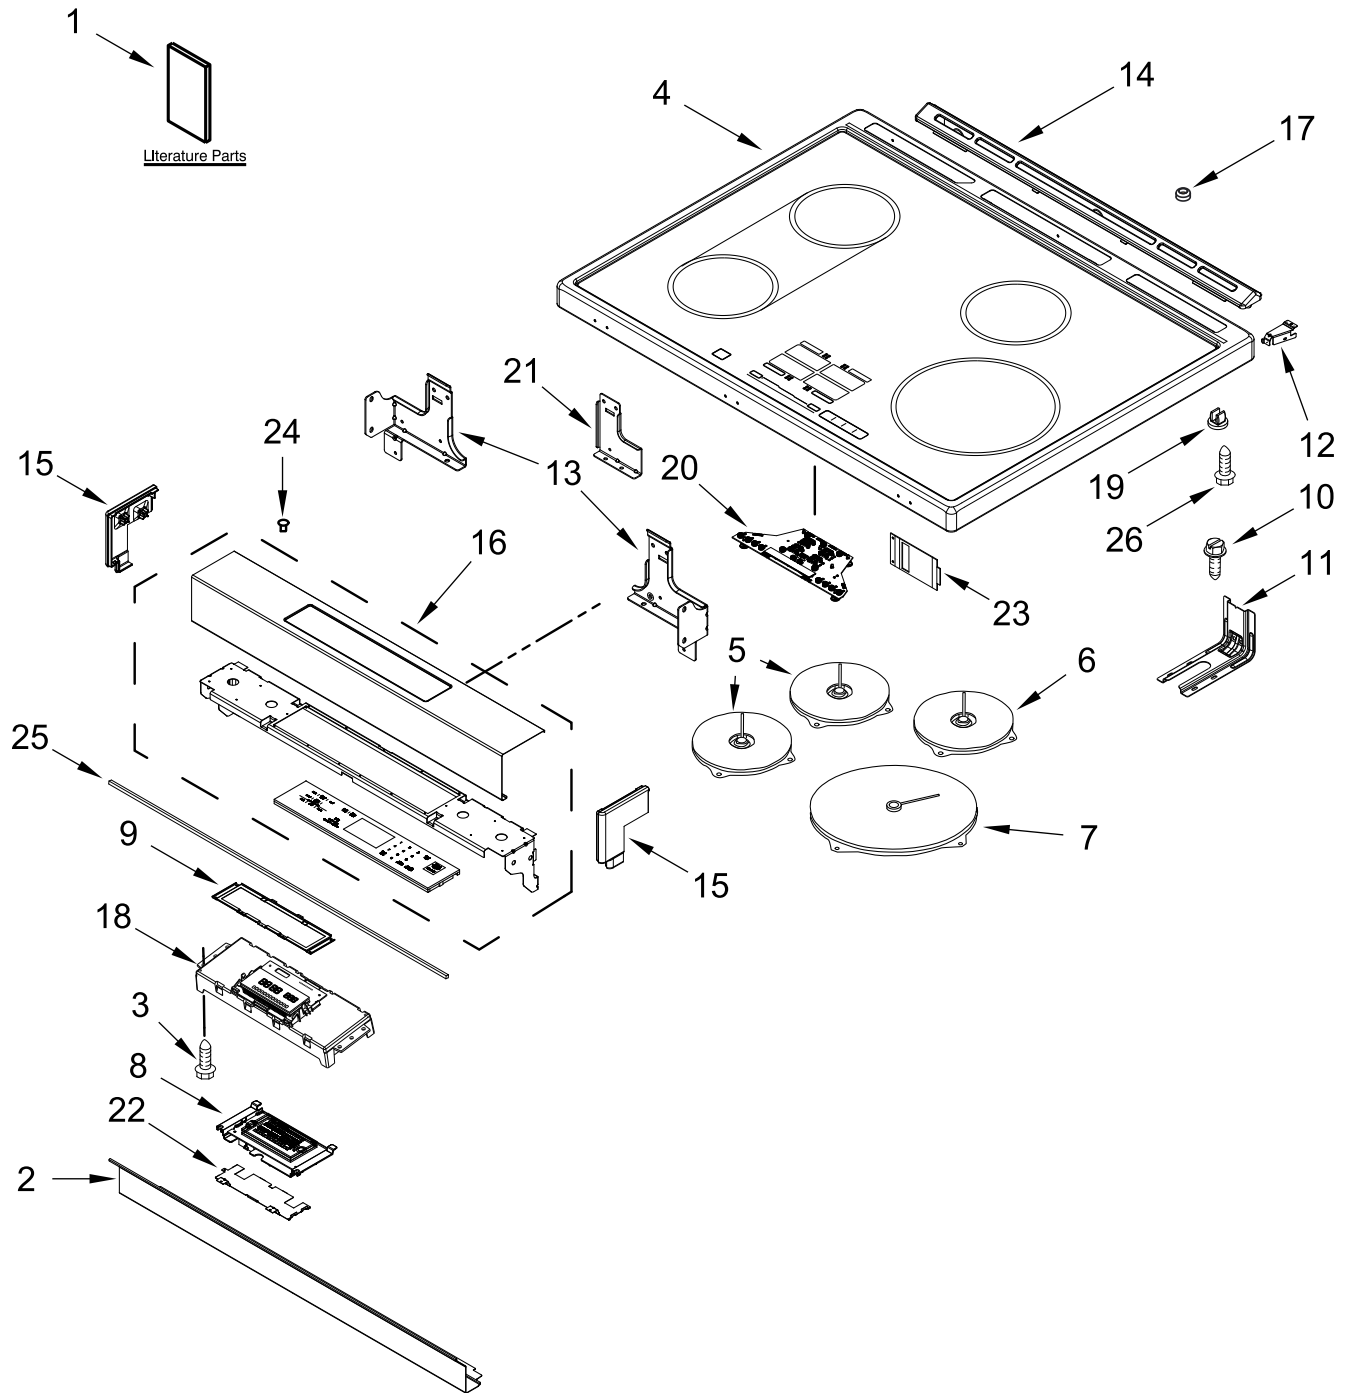

KitchenAid®

**30" INDUCTION SLIDE-IN RANGE
(Even-Heat True Convection)**

MODELS:

KSIB900ESS1 (Stainless)

COOKTOP PARTS

COOKTOP PARTS

<u>Illus. No.</u>	<u>Part No.</u>	<u>Description</u>	<u>Illus. No.</u>	<u>Part No.</u>	<u>Description</u>	<u>Illus. No.</u>	<u>Part No.</u>	<u>Description</u>
1		Literature Parts	9	W10555923	Bracket, User Interface	21	W10598048	Bracket, Console (Center)
	W10744014	Installation, Instructions	10	7101P485-60	Screw, Anti-Tip Kit	22	W10558372	Bracket, Control
	W10896674	Use and Care Guide	11	W10606241	Bracket, Anti-Tip	23	W10757531	Keypad, Shield
	W10844271	Sheet, Tech	12	W10162253	Brace, Corner (Left)	24	3196068	Lens, Indicator
	W10400064	Guide, Quick Start (English)		W10162252	Brace, Corner (Right)	25	W10612719	Gasket, Console/ Cooktop
	W10400065	Guide, Quick Start (French)	13	W10289169	Support, Cooktop (Right)	26	W10516115	Screw
	W10903850	Wiring Diagram		W10289170	Support, Cooktop (Left)			FOLLOWING PARTS NOT ILLUSTRATED
2		Bracket, Mounting			Vent, Trim Top	W10908894		Harness, Main
	W10743276	Stainless	14		Stainless	W10598170		Harness, Display
3	3196178	Screw		W10636529	Endcap	W10575120		Harness, Keypad
4		Cooktop	15		Stainless (Left)	W10580316		Harness, Bake Drawer
	W10536317	Black		W10555937	Stainless (Right)		3196520	Clip, Wire
5	W10636723	Element (Left Front and Left Rear)		W10555940	Console	W10653092		Suppressor
			16		Stainless	7103P027-60		Nut
6	W10410580	Hotplate (Right Rear)		W10901127	Bumper			
7	W10410578	Element (Right Front)	17	W10664705	Control, Electronic (Maxwell)			
8	W10759323	Assembly, Display	18	W10759304	Grommet			
			19	W10645947	Interface, User			
			20	W10808070				