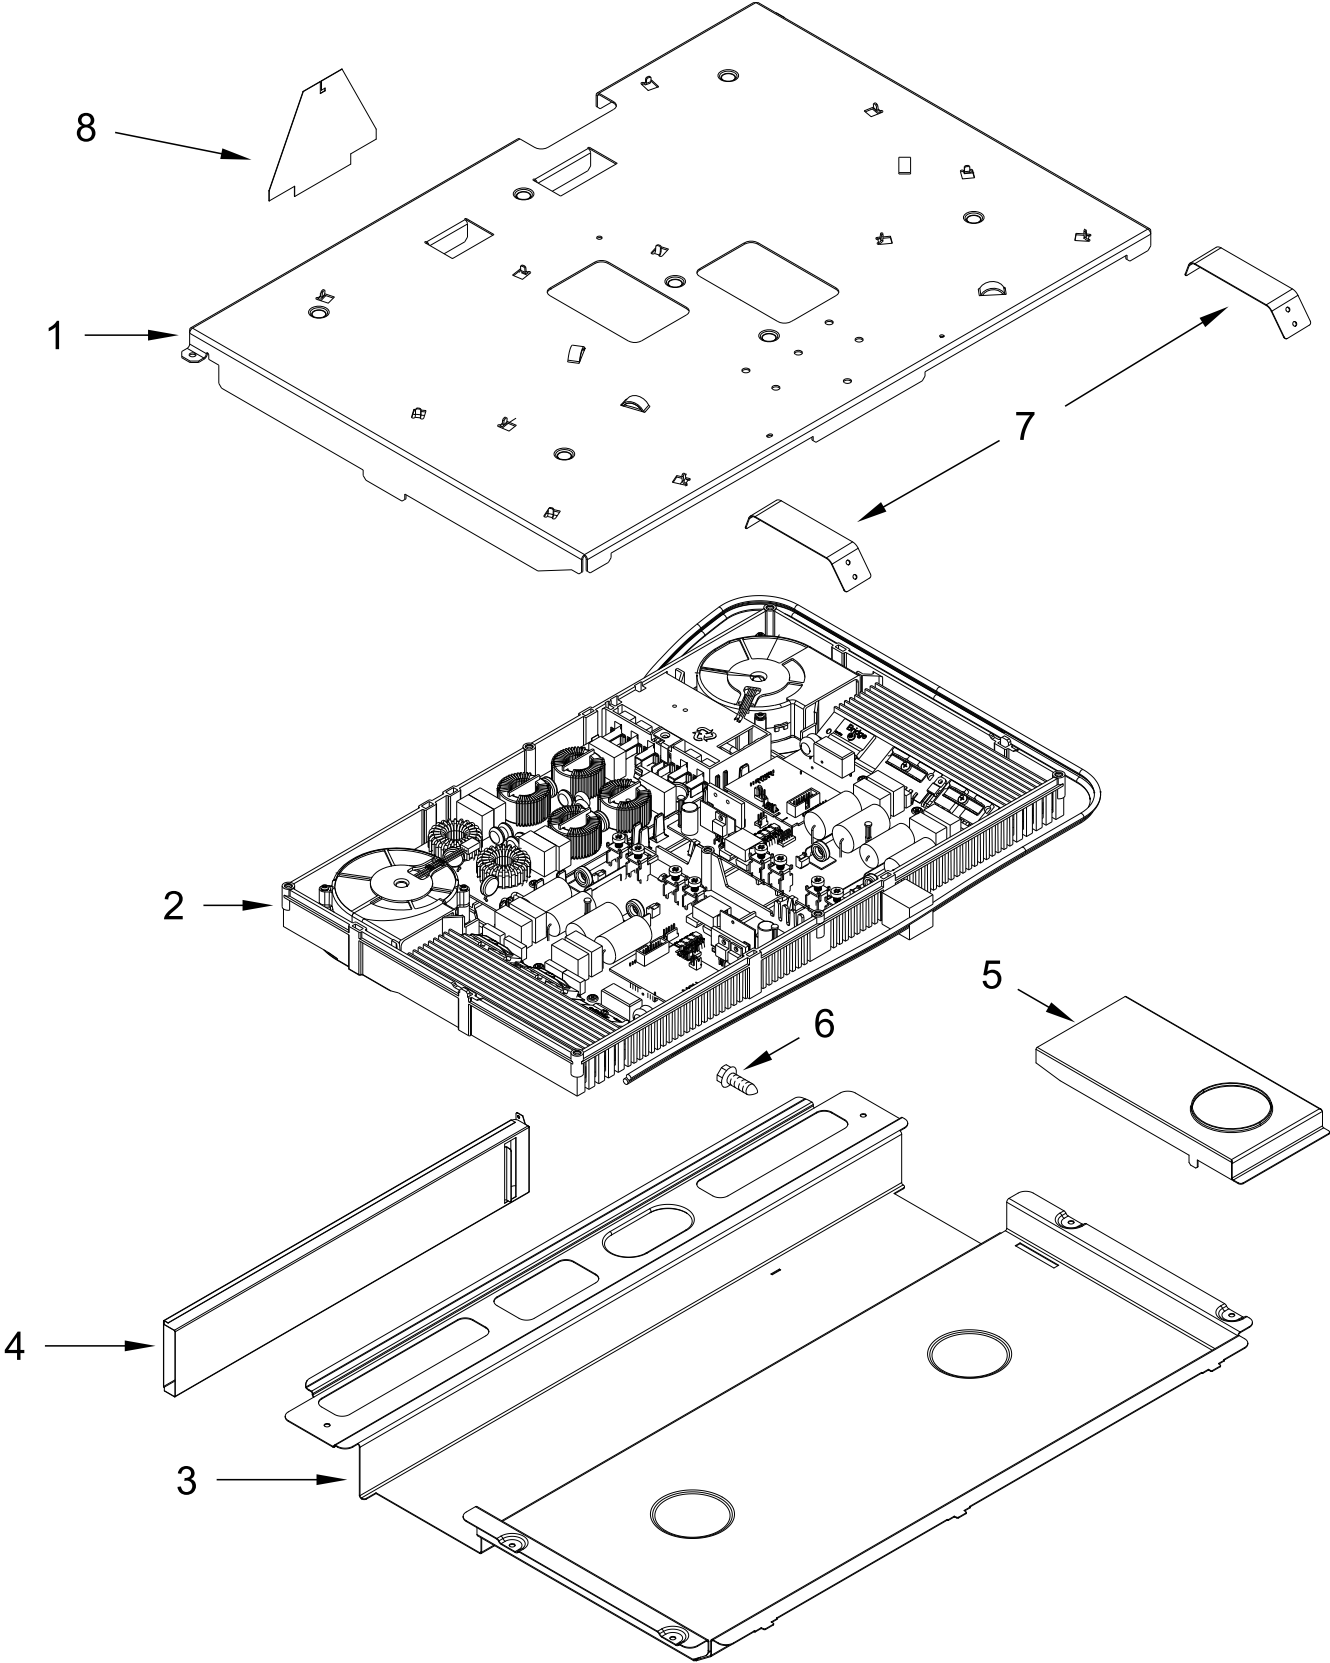

INTERIOR PARTS

INTERIOR PARTS

<u>Illus.</u> <u>No.</u>	<u>Part No.</u>	<u>Description</u>	<u>Illus.</u> <u>No.</u>	<u>Part No.</u>	<u>Description</u>	<u>Illus.</u> <u>No.</u>	<u>Part No.</u>	<u>Description</u>
1	W10854048	Pan, Induction (Upper)	5	W10606133	Duct, Recirculation Plate	7	W10854045	Spring (Cantilever)
2	W10873520	Assembly, Induction Module	6	3196169	Screw	8	W10884792	Insulation, Shield
3	W10536319	Pan, Induction (Lower)						
4	W10719194	Assembly, Induction Side Duct