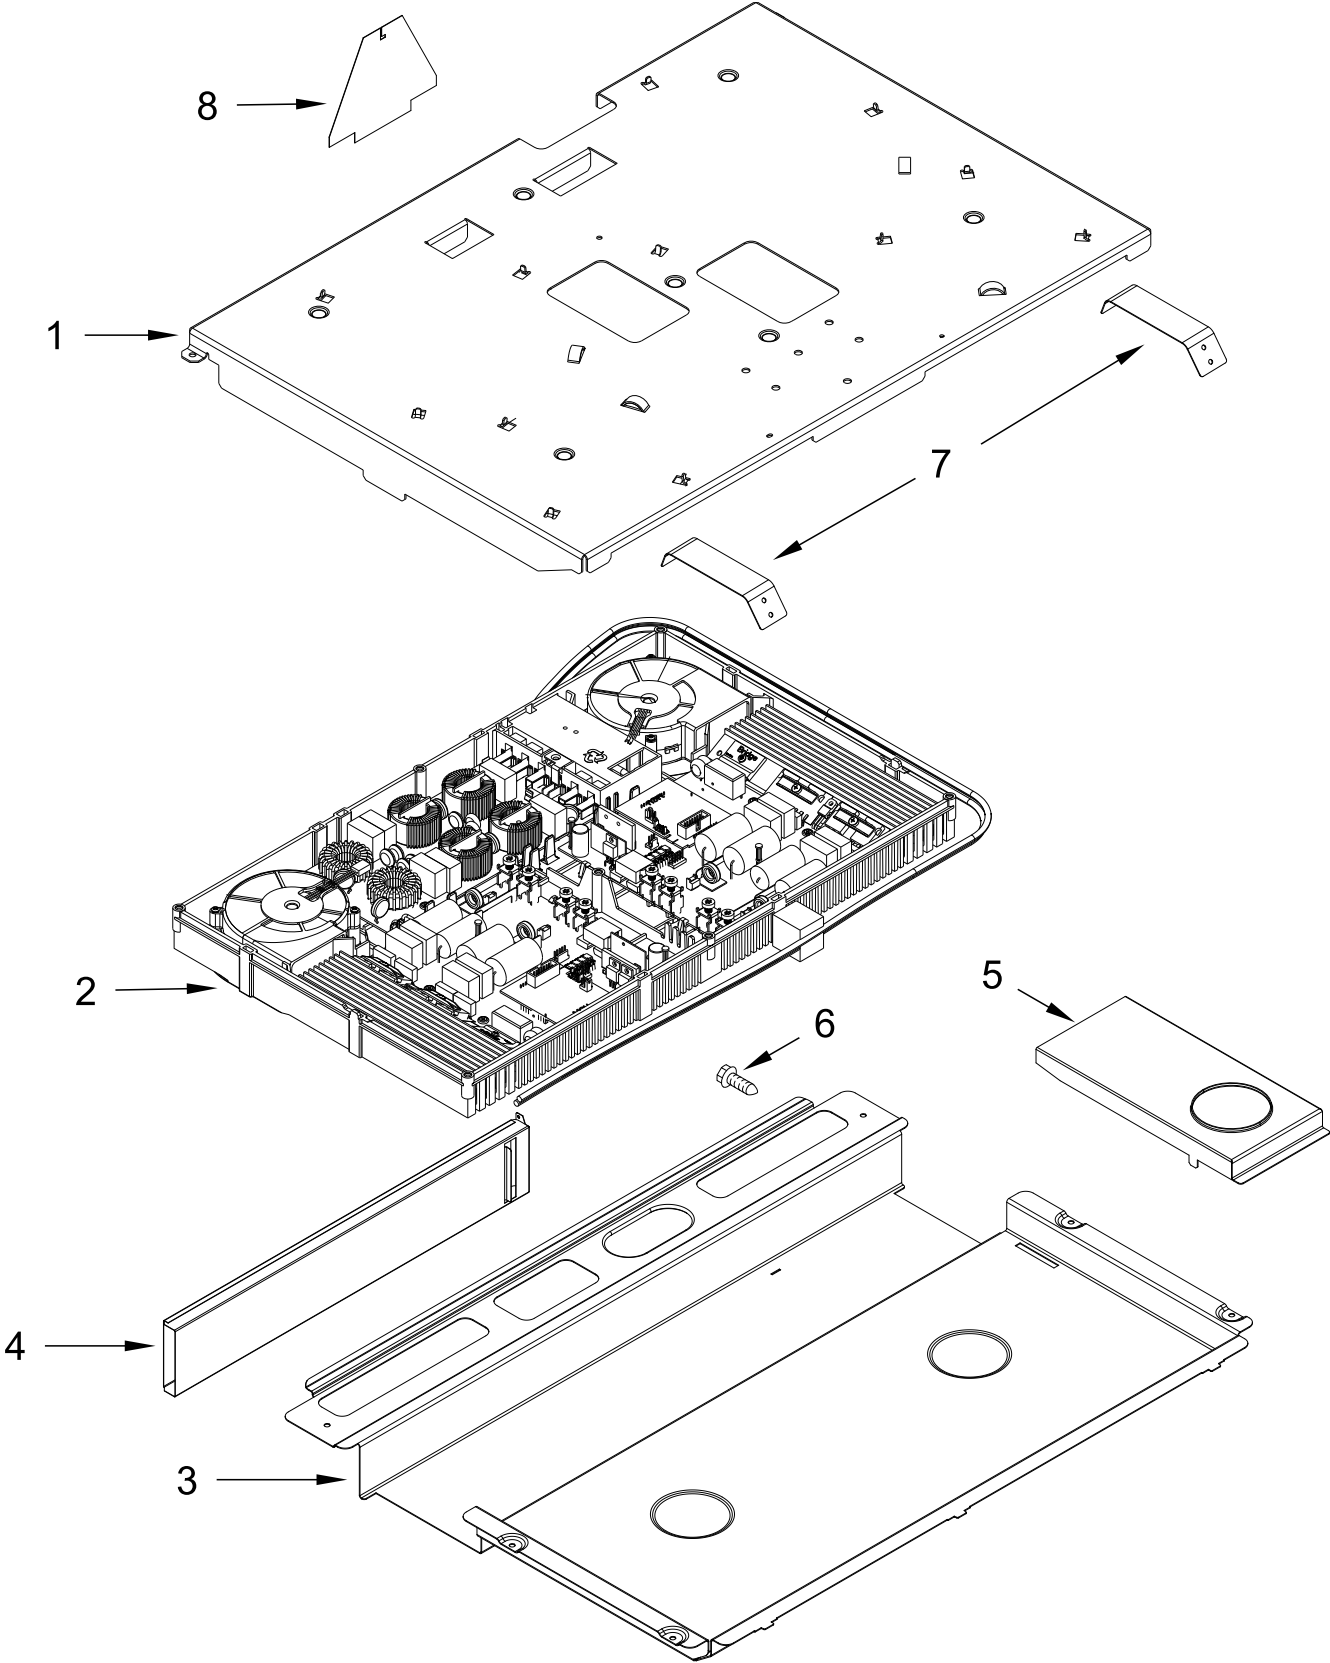

INTERIOR PARTS

INTERIOR PARTS

<u>Illus.</u> <u>No.</u>	<u>Part No.</u>	<u>Description</u>	<u>Illus.</u> <u>No.</u>	<u>Part No.</u>	<u>Description</u>	<u>Illus.</u> <u>No.</u>	<u>Part No.</u>	<u>Description</u>
1	W10854048	Pan, Induction (Upper)	5	W10606133	Duct, Recirculation Plate	7	W10854045	Spring (Cantilever)
2	W10873520	Assembly, Induction Module	6	3196169	Screw	8	W10884792	Insulation, Shield
3	W10536319	Pan, Induction (Lower)						
4	W10719194	Assembly, Induction Side Duct