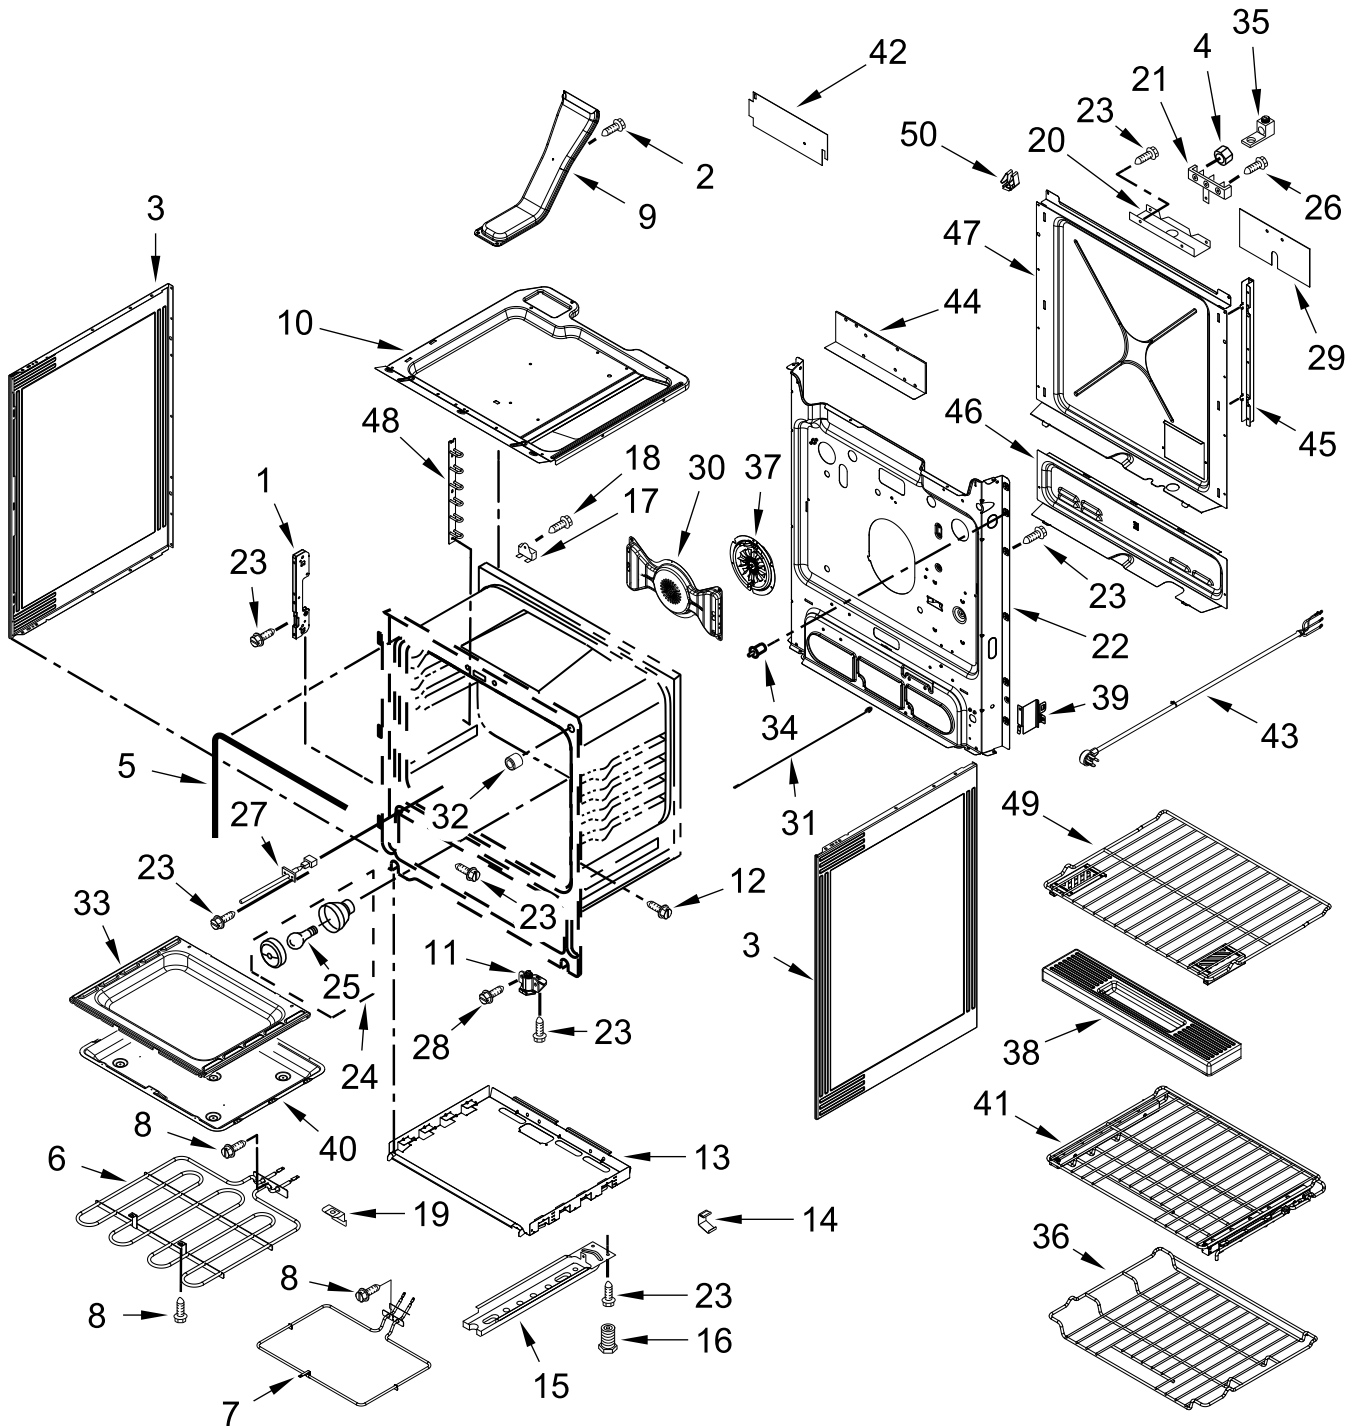

CHASSIS PARTS

CHASSIS PARTS

<u>Illus. No.</u>	<u>Part No.</u>	<u>Description</u>	<u>Illus. No.</u>	<u>Part No.</u>	<u>Description</u>	<u>Illus. No.</u>	<u>Part No.</u>	<u>Description</u>
1	W10289077	Receiver, Hinge	21	W10246624	Block, Terminal	40	W10346147	Pan, Bake
2	W10362924	Screw	22		Back, Main (Not Serviced)	41	W10911366	Rack, Sliding
3		Panel, Side	23	3196178	Screw	42	W11117035	Shield, Wire
	W10162245	Black	24	W11175594	Assembly, Light	43	W10624592	Cord, Power
4	3400029	Nut	25	W10571723	Bulb, Halogen 40 Watts	44	W10162260	Shield, Heat
5	W10162385	Gasket, Door	26	3400016	Screw	45	W10162241	Channel, Rear
6	W10544952	Element, Broil	27	W10586204	Sensor	46	W10162248	Cover, Wire
7	W10774342	Element, Bake	28	3196169	Screw	47	W10289172	Cover, Back
8	W10362924	Screw	29	W10655441	Shield, Power Cord	48	W10603482	Rack, Ladder
9	W11122085	Assembly, Flue	30	W10346153	Baffle, Full Convection	49	W10554007	Rack, Steam
10	W10289168	Box, Burner SI	31	W10273192	Rod, Door Switch	50	W10645947	Grommet
11	W10341186	Assembly, Front Foot	32	9758701	Spacer, Door			FOLLOWING PARTS NOT ILLUSTRATED
12	W10067840	Screw	33	W10774446	Bottom, Oven	W10655489		Insulation, Wrapper
13	W10541959	Shield, Bake	34	W10627802	Switch, Door	W10655490		Insulation, Main Back
14	W10137382	Clip, Panel	35	W10281322	Kit, Bare Wire Adapter Block	W10655442		Insulation, Heat Shield
15	W10390008	Assembly, Base Rail (Left)	36	W10554006	Rack, Maximum Capacity	W10575374		Insulation, Bottom
	W10390007	Assembly, Base Rail (Right)	37	W10874472	Assembly, Convection	4820F015-59		Insulation, Strap
16	W10058460	Foot, Leveling	38	W10686408	Kit, Reservoir (Steam Rack)	7111P017-60		Clamp, Wire
17	3196548	Fuse, Thermal	39	W10273002	Bracket, Oven Support			
18	3196172	Screw						
19	W10035900	Support, Oven Bottom						
20	3186034	Bracket, Service