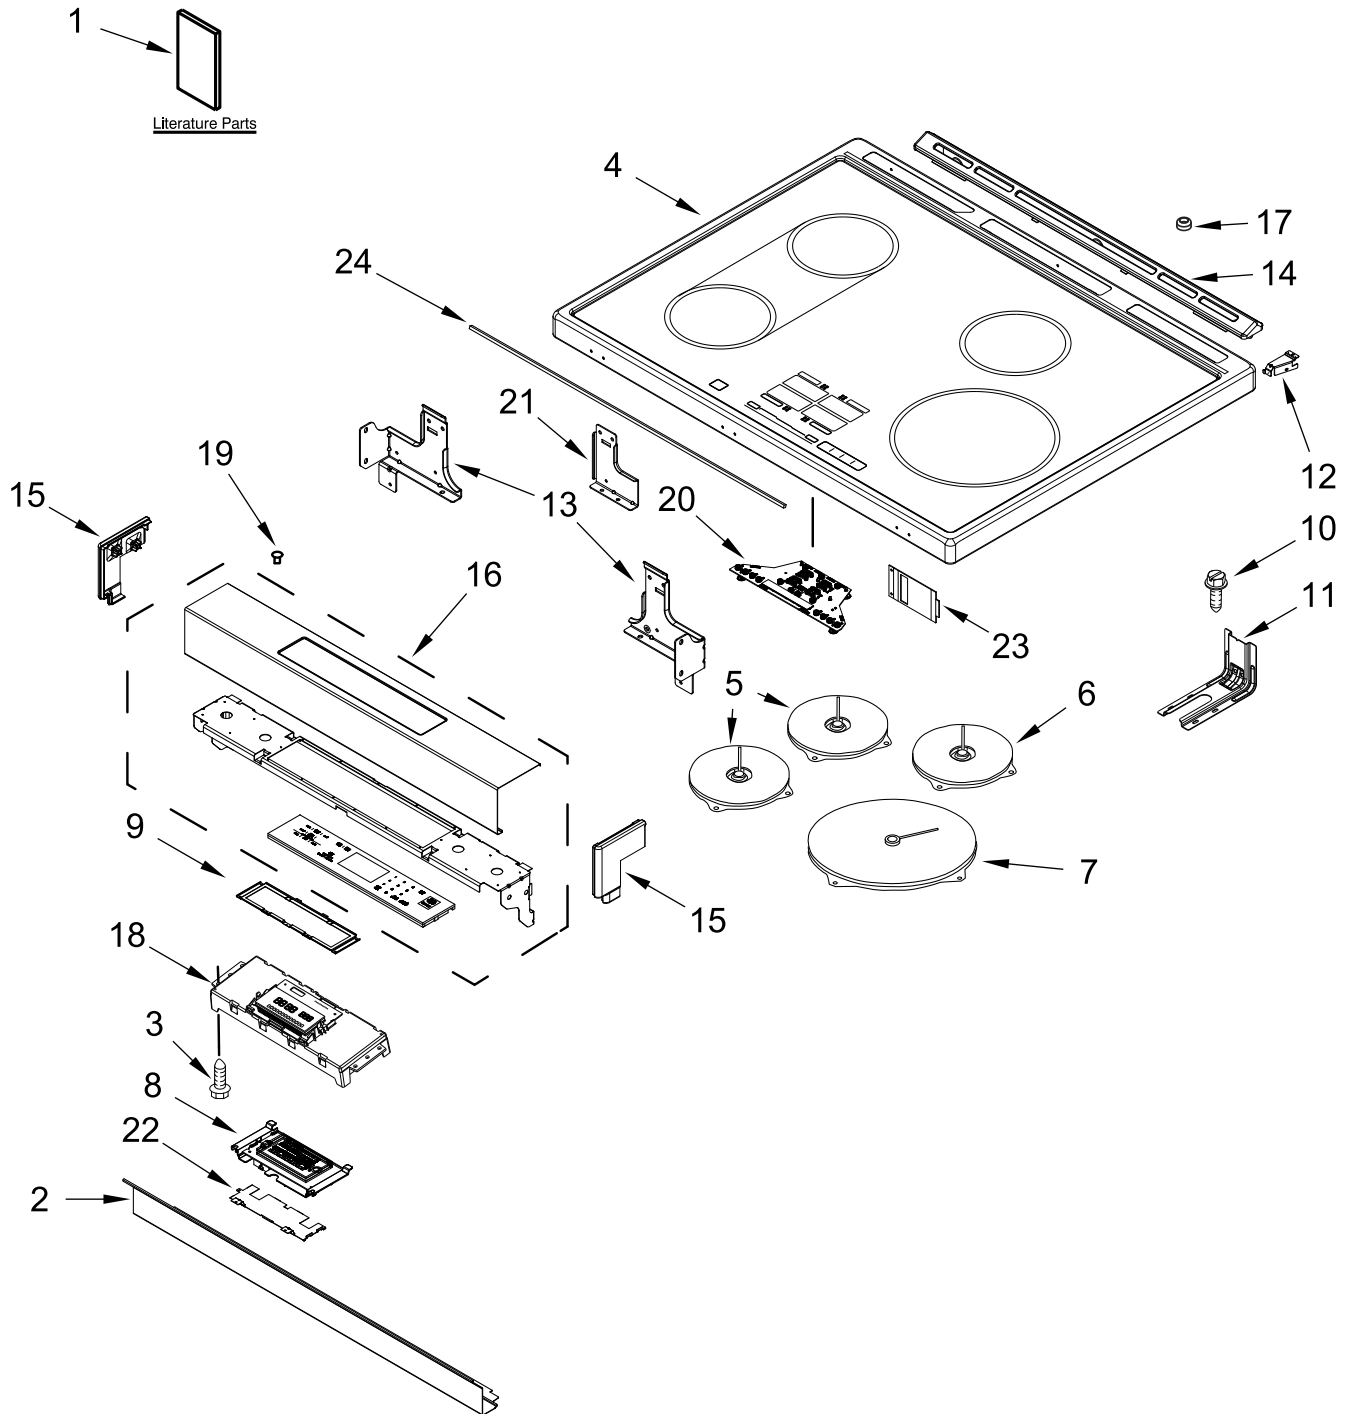

# COOKTOP PARTS

| <u>Illus. No.</u> | <u>Part No.</u> | <u>Description</u>                 | <u>Illus. No.</u> | <u>Part No.</u> | <u>Description</u>            | <u>Illus. No.</u> | <u>Part No.</u> | <u>Description</u>              |
|-------------------|-----------------|------------------------------------|-------------------|-----------------|-------------------------------|-------------------|-----------------|---------------------------------|
| 1                 |                 | Literature Parts                   | 9                 | W10555923       | Bracket, User Interface       | 21                | W10598048       | Bracket, Console (Center)       |
|                   | W10744014       | Installation, Instructions         | 10                | 7101P485-60     | Screw, Anti-Tip Kit           | 22                | W10558372       | Bracket, Control                |
|                   | W10896674       | Use and Care Guide                 | 11                | W10606241       | Bracket, Anti-Tip             | 23                | W10757531       | Keypad, Shield                  |
|                   | W10844271       | Sheet, Tech                        | 12                | W10162253       | Brace, Corner (Left)          | 24                | W10612719       | Gasket, Console/ Cooktop        |
|                   | W10400064       | Guide, Quick Start (English)       |                   | W10162252       | Brace, Corner (Right)         |                   |                 | FOLLOWING PARTS NOT ILLUSTRATED |
|                   | W10400065       | Guide, Quick Start (French)        | 13                | W10289169       | Support, Cooktop (Right)      | W11171883         |                 | Harness, Main                   |
|                   | W10903850       | Wiring Diagram                     |                   | W10289170       | Support, Cooktop (Left)       | W11172426         |                 | Harness, Display                |
| 2                 |                 | Console, Lower Panel               |                   |                 | Vent, Trim Top                | W10575120         |                 | Harness, Keypad                 |
|                   | W10743276       | Stainless                          | 14                |                 | Stainless                     | W11172530         |                 | Harness, Bake Drawer            |
| 3                 | 3196178         | Screw                              |                   | W10636529       | Endcap                        | W10653092         |                 | Suppressor                      |
| 4                 |                 | Cooktop                            | 15                |                 | Stainless (Left)              | 3196520           |                 | Clip, Wire                      |
|                   | W10536317       | Black                              |                   | W10555937       | Stainless (Right)             | 7103P027-60       |                 | Nut                             |
| 5                 | W10636723       | Element (Left Front and Left Rear) | 16                |                 | Console                       |                   |                 |                                 |
|                   |                 |                                    |                   | W10901127       | Stainless                     |                   |                 |                                 |
| 6                 | W10410580       | Hotplate (Right Rear)              | 17                | W10664705       | Bumper                        |                   |                 |                                 |
| 7                 | W10410578       | Element (Right Front)              | 18                | W10759304       | Control, Electronic (Maxwell) |                   |                 |                                 |
| 8                 | W10759323       | Assembly, Display                  | 19                | 3196068         | Lens, Indicator               |                   |                 |                                 |
|                   |                 |                                    | 20                | W10808070       | Interface, User               |                   |                 |                                 |