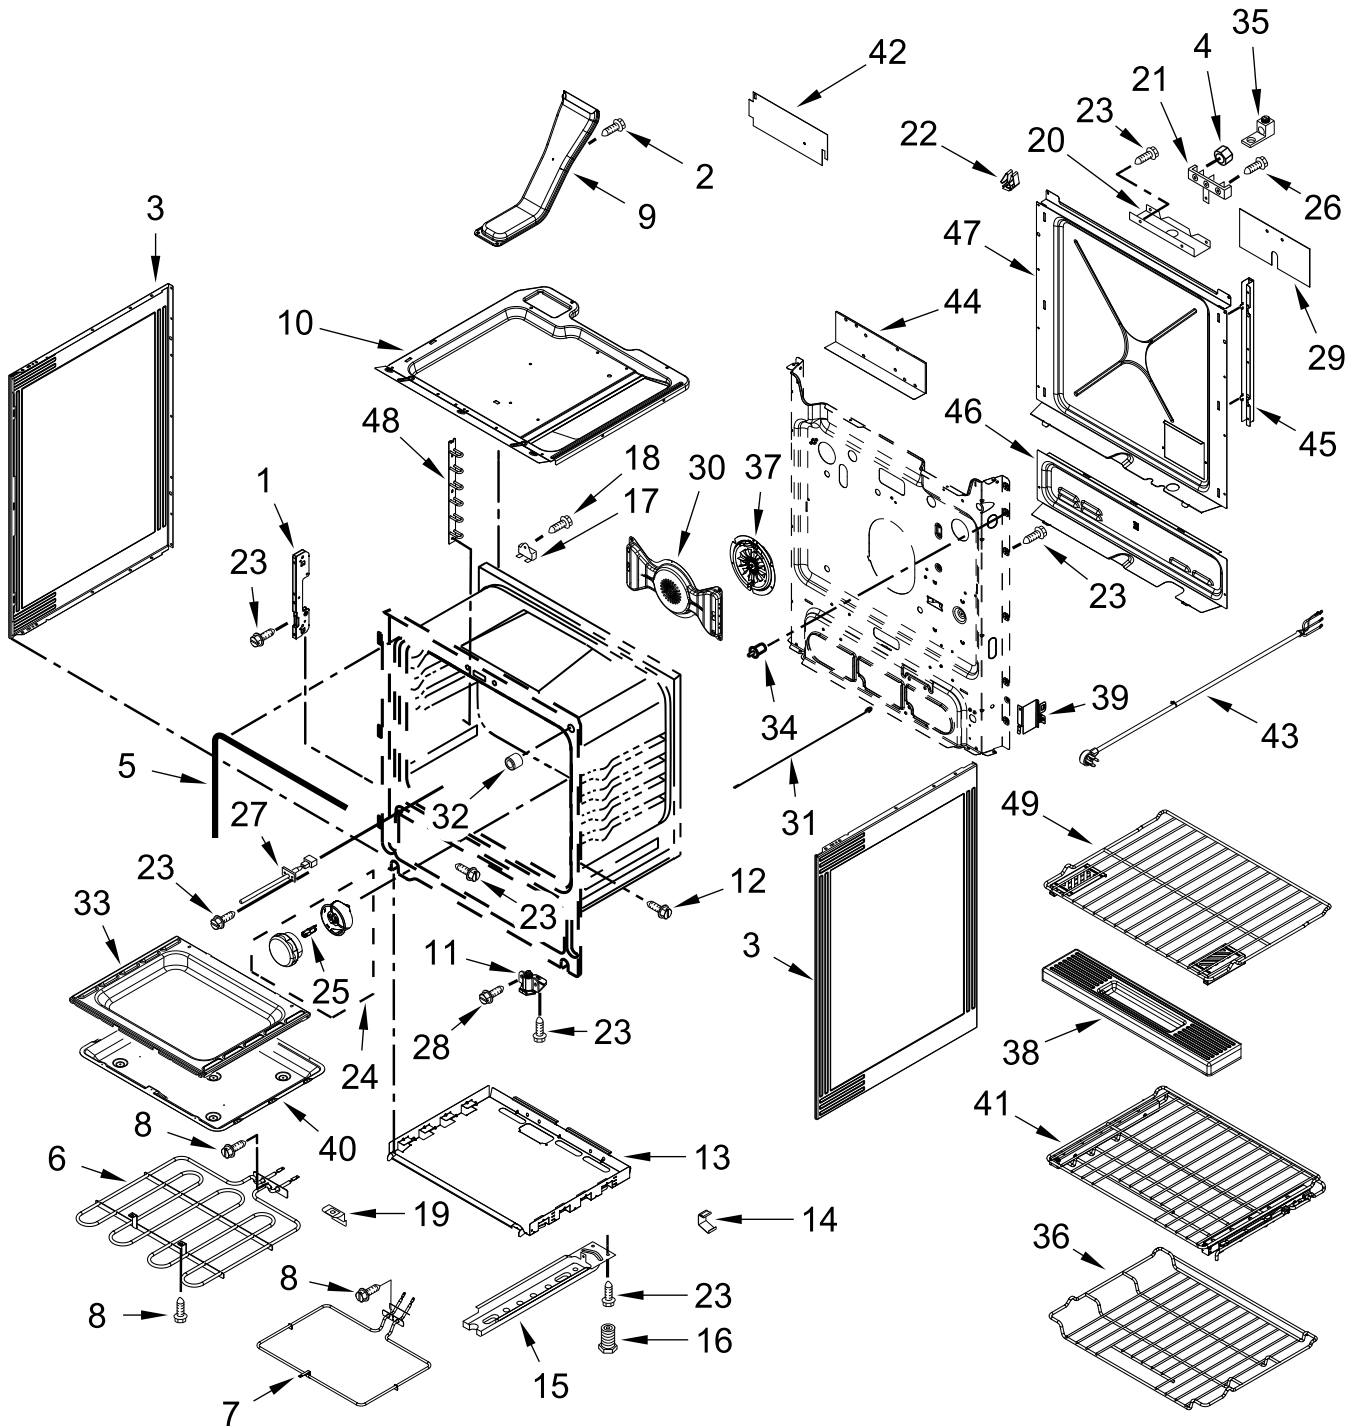

CHASSIS PARTS

CHASSIS PARTS

<u>Illus. No.</u>	<u>Part No.</u>	<u>Description</u>	<u>Illus. No.</u>	<u>Part No.</u>	<u>Description</u>	<u>Illus. No.</u>	<u>Part No.</u>	<u>Description</u>
1	W10289077	Receiver, Hinge	21	W10246624	Block, Terminal	40	W11379357	Bake Pan
2	W10362924	Screw	22	W10645947	Grommet	41	W10911366	Rack, Sliding
3		Panel, Side	23	3196178	Screw	42	W11117035	Shield, Wire
	W10162245	Black	24	W11430367	Light Assembly	43	W10624592	Cord, Power
4	3400029	Nut	25	W10571723	Bulb, Halogen 40 Watts	44	W10162260	Shield, Heat
5	W11491752	Gasket, Door				45	W10162241	Channel, Rear
6	W10544952	Element, Broil	26	3400016	Screw	46	W10162248	Cover, Wire
7	W10774342	Element, Bake	27	W10586204	Sensor	47	W11379354	Cover, Back
8	W10362924	Screw	28	3196169	Screw	48	W10603482	Rack, Ladder
9	W11122085	Assembly, Flue	29	W10655441	Shield, Power Cord	49	W10554007	Rack, Steam
10	W10289168	Box, Burner SI	30	W10346153	Baffle, Full Convection			FOLLOWING PARTS NOT ILLUSTRATED
11	W10341186	Front Foot Assembly	31	W11370463	Rod, Door Switch			
12	W10067840	Screw	32	9758701	Spacer, Door	W10655489		Insulation, Wrapper
13	W10541959	Shield, Bake	33	W10774446	Bottom, Oven	W10655490		Insulation, Main Back
14	W10137382	Clip, Panel	34	W10627802	Switch, Door	W10655442		Insulation, Heat Shield
15	W10390008	Base Rail Assembly (Left)	35	W10281322	Kit, Bare Wire Adapter Block	W10575374		Insulation, Bottom
	W10390007	Base Rail Assembly (Right)	36	W10554006	Rack, Maximum Capacity	4820F015-59		Insulation, Strap
16	W10058460	Foot, Leveling	37	W11353932	Convection Assembly	7111P017-60		Clamp, Wire
17	3196548	Fuse, Thermal	38	W10686408	Kit, Reservoir (Steam Rack)			
18	3196172	Screw	39	W10273002	Bracket, Oven Support			
19	W10035900	Support, Oven Bottom						
20	3186034	Bracket, Service