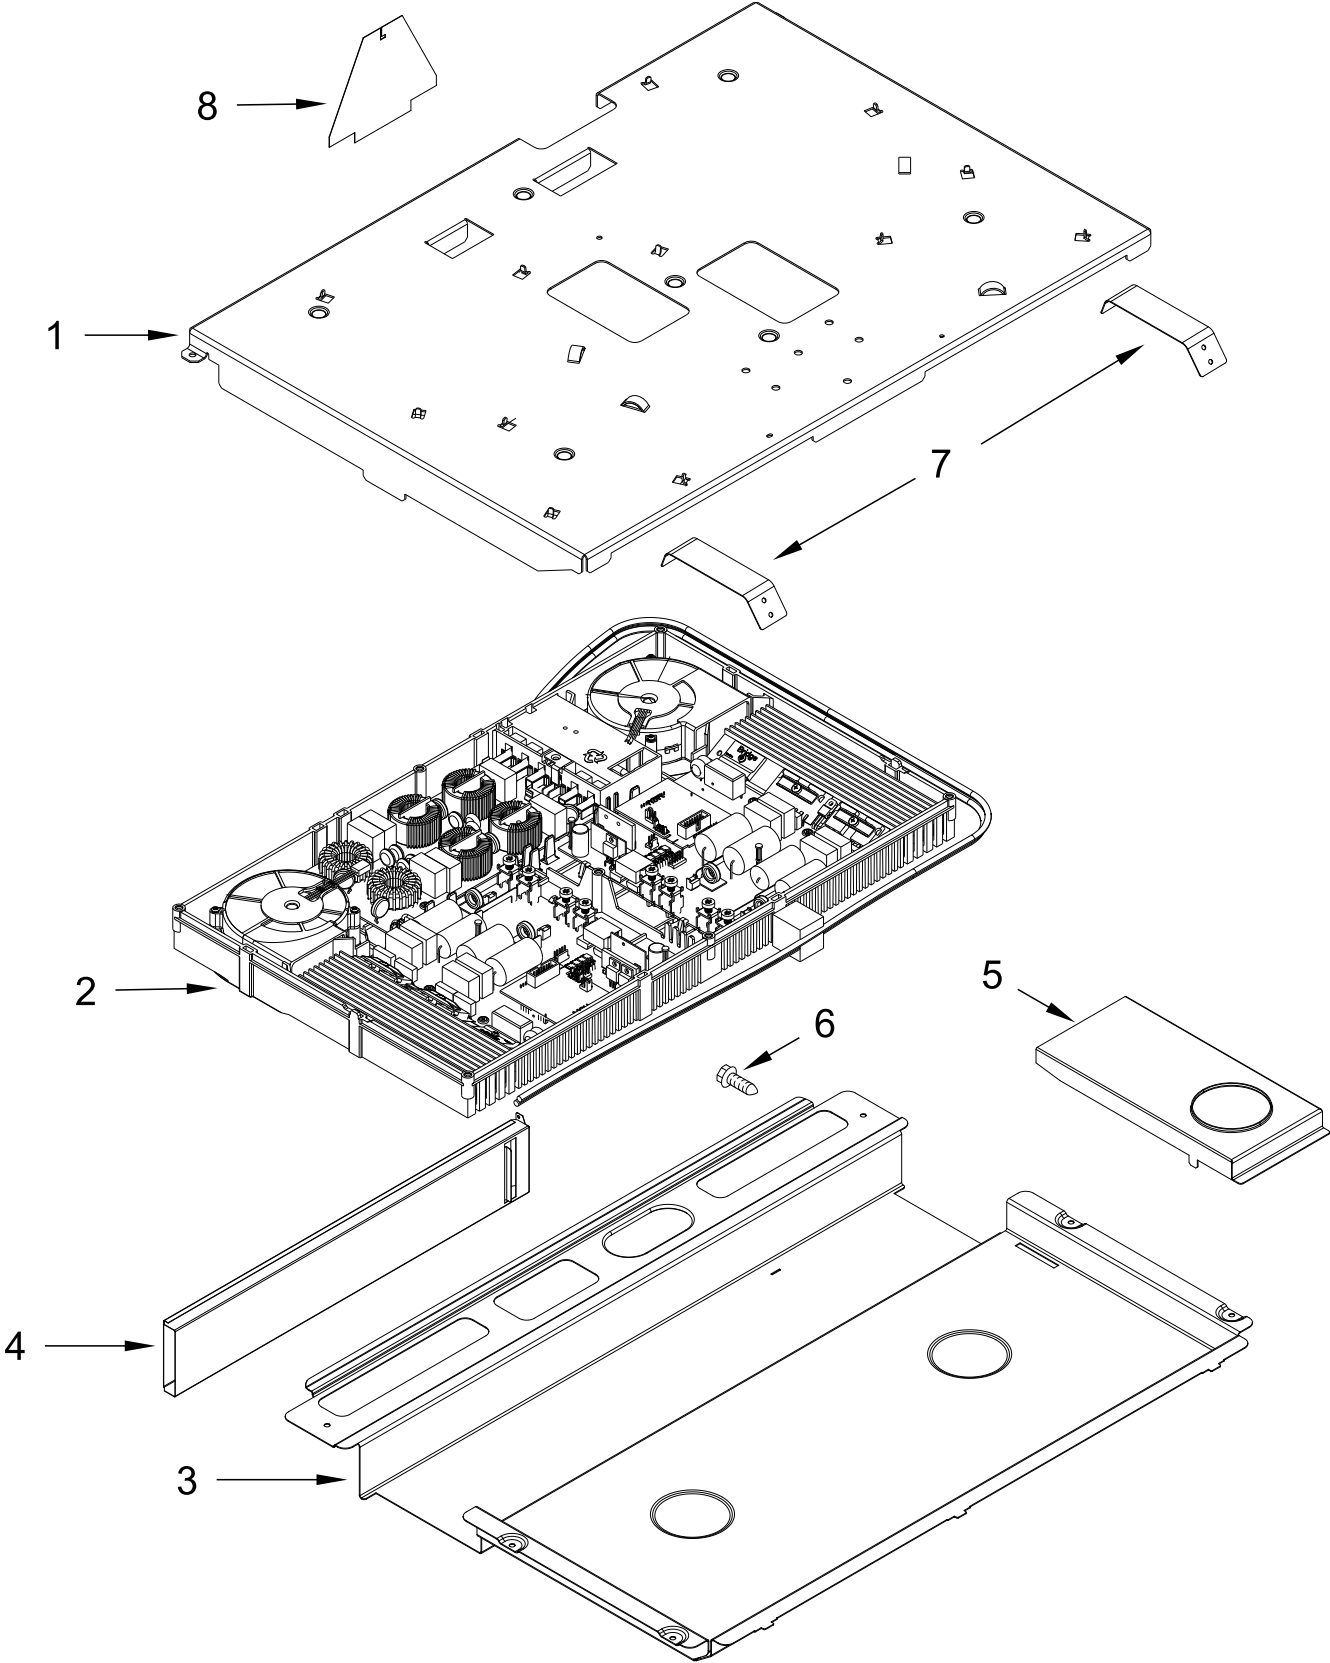

INTERIOR PARTS

INTERIOR PARTS

<u>Illus.</u> <u>No.</u>	<u>Part No.</u>	<u>Description</u>	<u>Illus.</u> <u>No.</u>	<u>Part No.</u>	<u>Description</u>	<u>Illus.</u> <u>No.</u>	<u>Part No.</u>	<u>Description</u>
1	W10854050	Pan, Induction (Upper)	5	W10606133	Duct, Recirculation Plate	7	W10854045	Spring (Cantilever)
2	W10873520	Assembly, Induction Module	6	3196169	Screw	8	W10884792	Insulation, Shield
3	W10536319	Pan, Induction (Lower)						
4	W10719194	Assembly, Induction Side Duct