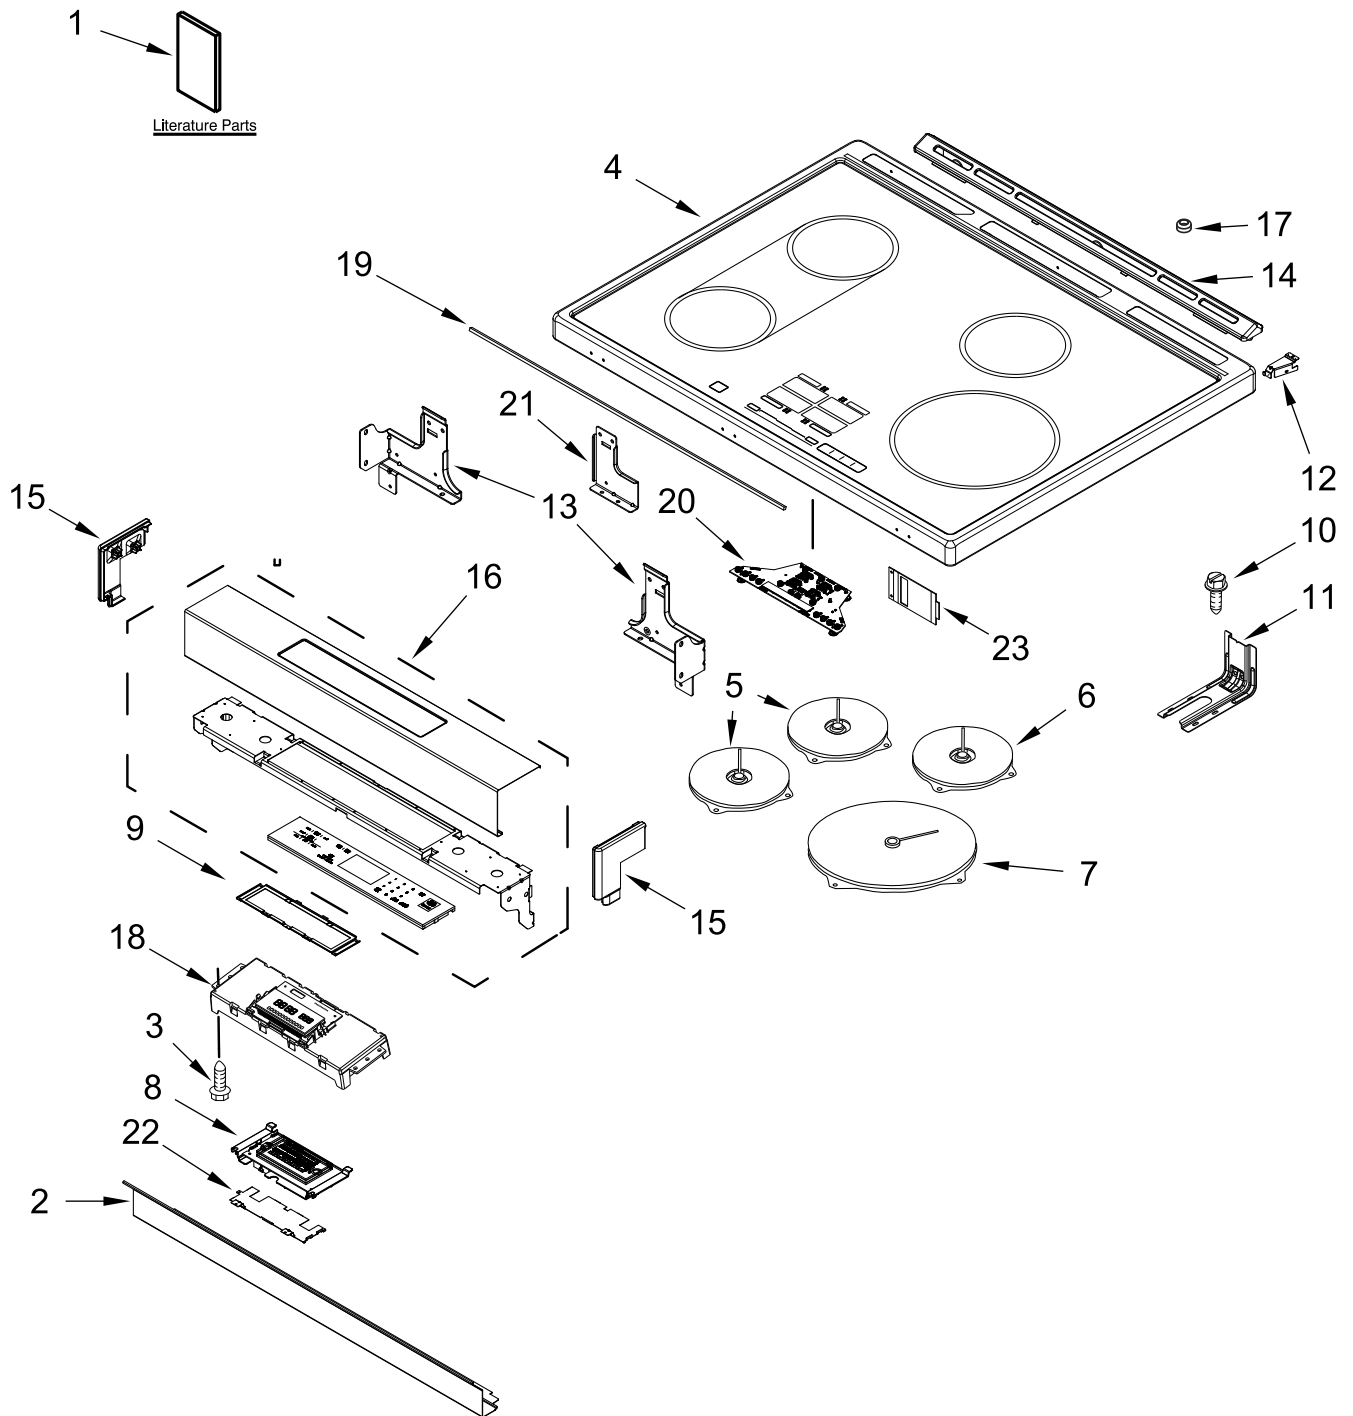

# COOKTOP PARTS

<u>Illus. No.</u>	<u>Part No.</u>	<u>Description</u>	<u>Illus. No.</u>	<u>Part No.</u>	<u>Description</u>	<u>Illus. No.</u>	<u>Part No.</u>	<u>Description</u>
1		Literature Parts	11	W11379947	Bracket, Anti-Tip	21	W10598048	Bracket, Console (Center)
	W11477340	Use and Care Guide	12	W10162253	Brace, Corner (Left)	22	W10558372	Bracket, Control
	W11393919	Tech Sheet		W10162252	Brace, Corner (Right)	23	W11355689	Keypad Shield
	W11477341	Quick Start Guide	13	W10289169	Support, Cooktop (Right)			FOLLOWING PARTS NOT ILLUSTRATED
2		Console, Lower Panel		W10289170	Support, Cooktop (Left)	W11454514		Harness, Main
	W10743276	Stainless			Vent, Trim Top	W11172426		Harness, Display
3	3196178	Screw	14		Stainless	W10575120		Harness, Keypad
4		Cooktop		W10636529	Endcap	W11172530		Harness, Bake Drawer
	W10536317	Black	15		Stainless (Left)	W10653092		Suppressor
5	W10636723	Element (Left Front and Left Rear)		W10555937	Stainless (Right)	3196520		Clip, Wire
				W10555940	Console	7103P027-60		Nut
6	W10410580	Hotplate (Right Rear)	16		Stainless			
				W10901127	Bumper			
7	W10410578	Element (Right Front)	17	W10664705	Control, Electronic (Maxwell)			
			18	W10759304	Gasket, Console/ Cooktop			
8	W10759323	Assembly, Display	19	W10612719	Interface, User			
9	W10555923	Bracket, User Interface	20	W10808070				
10	7101P485-60	Screw, Anti-Tip Kit						