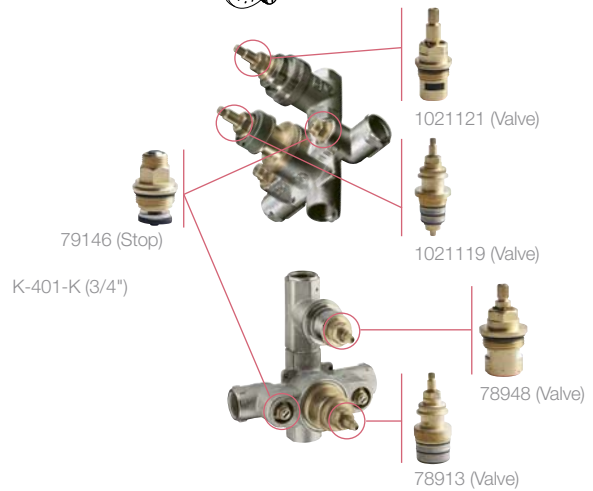

Prior to 2006

K-404-K (1/2")

Used with MasterShower® trim only

79146 (Stop)

1021121 (Valve)

1021119 (Valve)

K-401-K (3/4")

78948 (Valve)

78913 (Valve)