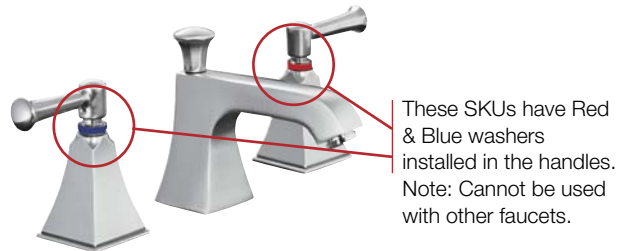

Deck-Mount Bath Trim

Memoirs faucets can be ordered with Red & Blue washers.