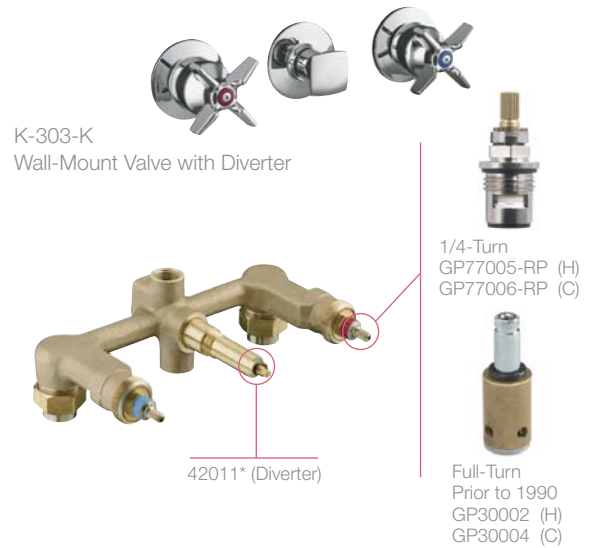

## Wall-Mount Bath Faucets

The majority of these style faucets use the K-302-K or the K-303-K valve system.

Product Name	Valve/Valves	Diverter	Diverter Handle	Handle	Plug Button/Cap		
<b>IV Georges Brass</b> K-6804 K-6806 K-6805 K-6807	GP77005-RP (H) GP77006-RP (C)	Prior to 1990 GP30002 (H) GP30004 (C)	N/A	N/A	See KOHLER.com/ServiceParts	N/A	
<b>Alterna</b> K-6831 K-6933 K-6929 K-6934 K-6962 K-6944 K-6930 K-6962 K-6931 K-6995 K-6932	GP77005-RP (H) GP77006-RP (C)	Prior to 1990 GP30002 (H & C) (Knob Handle) GP30002-RP (H) GP30004-RP (C) (Lever Handle)	42011*	20364* KOHLER	Discontinued (Gold) Discontinued (Brushed Gold)	40343* Discontinued	Discontinued
<b>Antique</b> K-119 K-123 K-120 K-124 K-122	GP77005-RP (H) GP77006-RP (C)	30127-BC (H) 30128-BC (C)	N/A	N/A	50282* (C) 50281* (H) 57024* 52722* (Insert)	1120993*	N/A
<b>Aquatic</b> K-10106 K-10116 K-10120	30137-CP	23070	1020053-D*	1020053-H* 1020053-C*	N/A		
<b>Bravura</b> K-6838 K-6840 K-6842 K-6845	GP77005-RP (H) GP77006-RP (C)	Prior to 1990 GP30002 (H & C)	N/A	N/A	48691*	Discontinued	