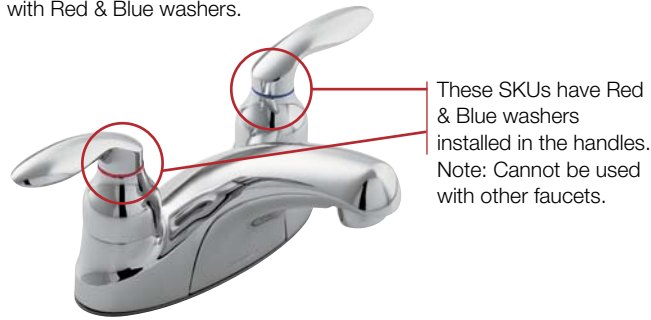

Centerset Faucets

Coralais, Memoirs®, and Forté® faucets can be ordered with Red & Blue washers.