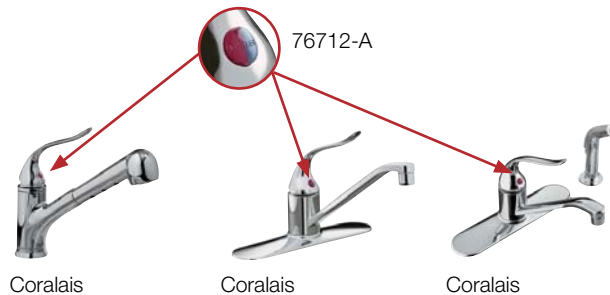

Kitchen Sink Faucets

Coralais faucets can be ordered with Red & Blue indexing. See Price Book for SKU listing.