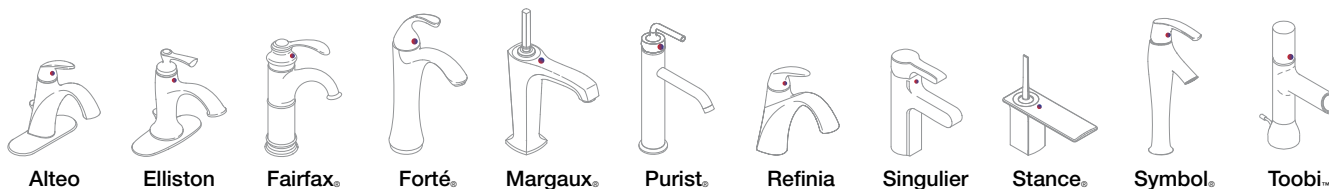

Red/Blue Indexing

Only the faucets listed can be ordered with Red & Blue indexing options

Most single-handle faucets can have the Red & Blue sticker added. The sticker should be placed near the handle as shown.

1141978

Red & Blue Sticker for Single-Handle Faucets

1/4"

The following Red & Blue stickers can be ordered for the bath and shower trim.

1015345
Red & Blue Sticker

27/8"

1015346
Red & Blue Sticker

.85"

Placement Locations for Large Sticker (27/8")

Alteo	Archer	Bancroft	Cavata	Devonshire	Fairfax	Finial Traditional	Forté	July
Place sticker on the inside of the H and C near bonnet.	Place sticker along the outside edge of the dial plate.	Place sticker between the H and C.	Place sticker on the inside of the H and C near the bonnet.	Place sticker on the outside of the H and C.	Place sticker tight against the white trim piece.	Place sticker against the bonnet.	Place sticker between the H and C.	Place sticker along the outside edge of the dial plate.
Linwood	Mistos	Oblo	Pinstripe	Purist	Refinia	Symbol	Toobi	
Place sticker on the inside of the H and C near the bonnet.	Place sticker on the inside of the H and C near the bonnet.	Place sticker over the H and C.	Place sticker on the outside of the H and C.	Place sticker on the inside of the H and C near bonnet.	Place sticker on the inside of the H and C near bonnet.	Place sticker on the inside of the H and C near bonnet.	Place sticker on the inside of the H and C near bonnet.	

Placement Locations for Small Sticker (.85")

Revival	Margaux	Stillness
Place sticker in between the H and C on the line.	Place sticker in between the H and C on the line.	Place sticker in between the H and C.

We do not recommend the use of a Red & Blue sticker on the following trim:

Artifacts	IV Georges Brass	Antique
Cabriole	Kelston	Loure
Taboret	Stance	

Red/Blue Indexing

Please contact your customer service representative to obtain products with red/blue indexing.