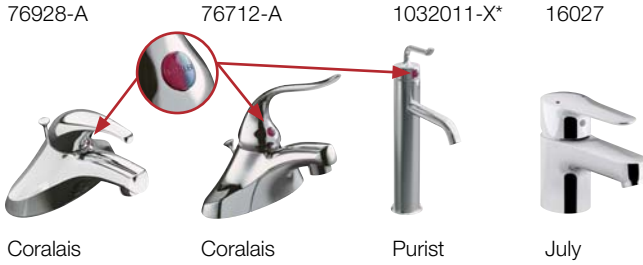

Red/Blue Indexing

Only the faucets listed can be ordered with Red & Blue indexing options

Single-Handle Faucets

Coralais® and Purist® faucets can be ordered with Red and Blue plug buttons. July faucet has red and blue indexing dots on the top of the flat handle.