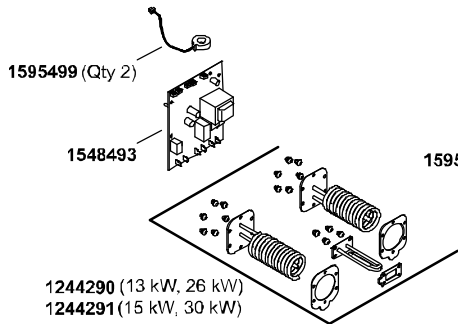

# Invigoration® Series 13 kW steam generator

13 kW steam generator  
K-32328

For safe and professional service of your steam generator, call 1-800-4-KOHLER (1-800-456-4537) to connect with a qualified Kohler technician.

1244290 (13 kW, 26 kW)  
1244291 (15 kW, 30 kW)