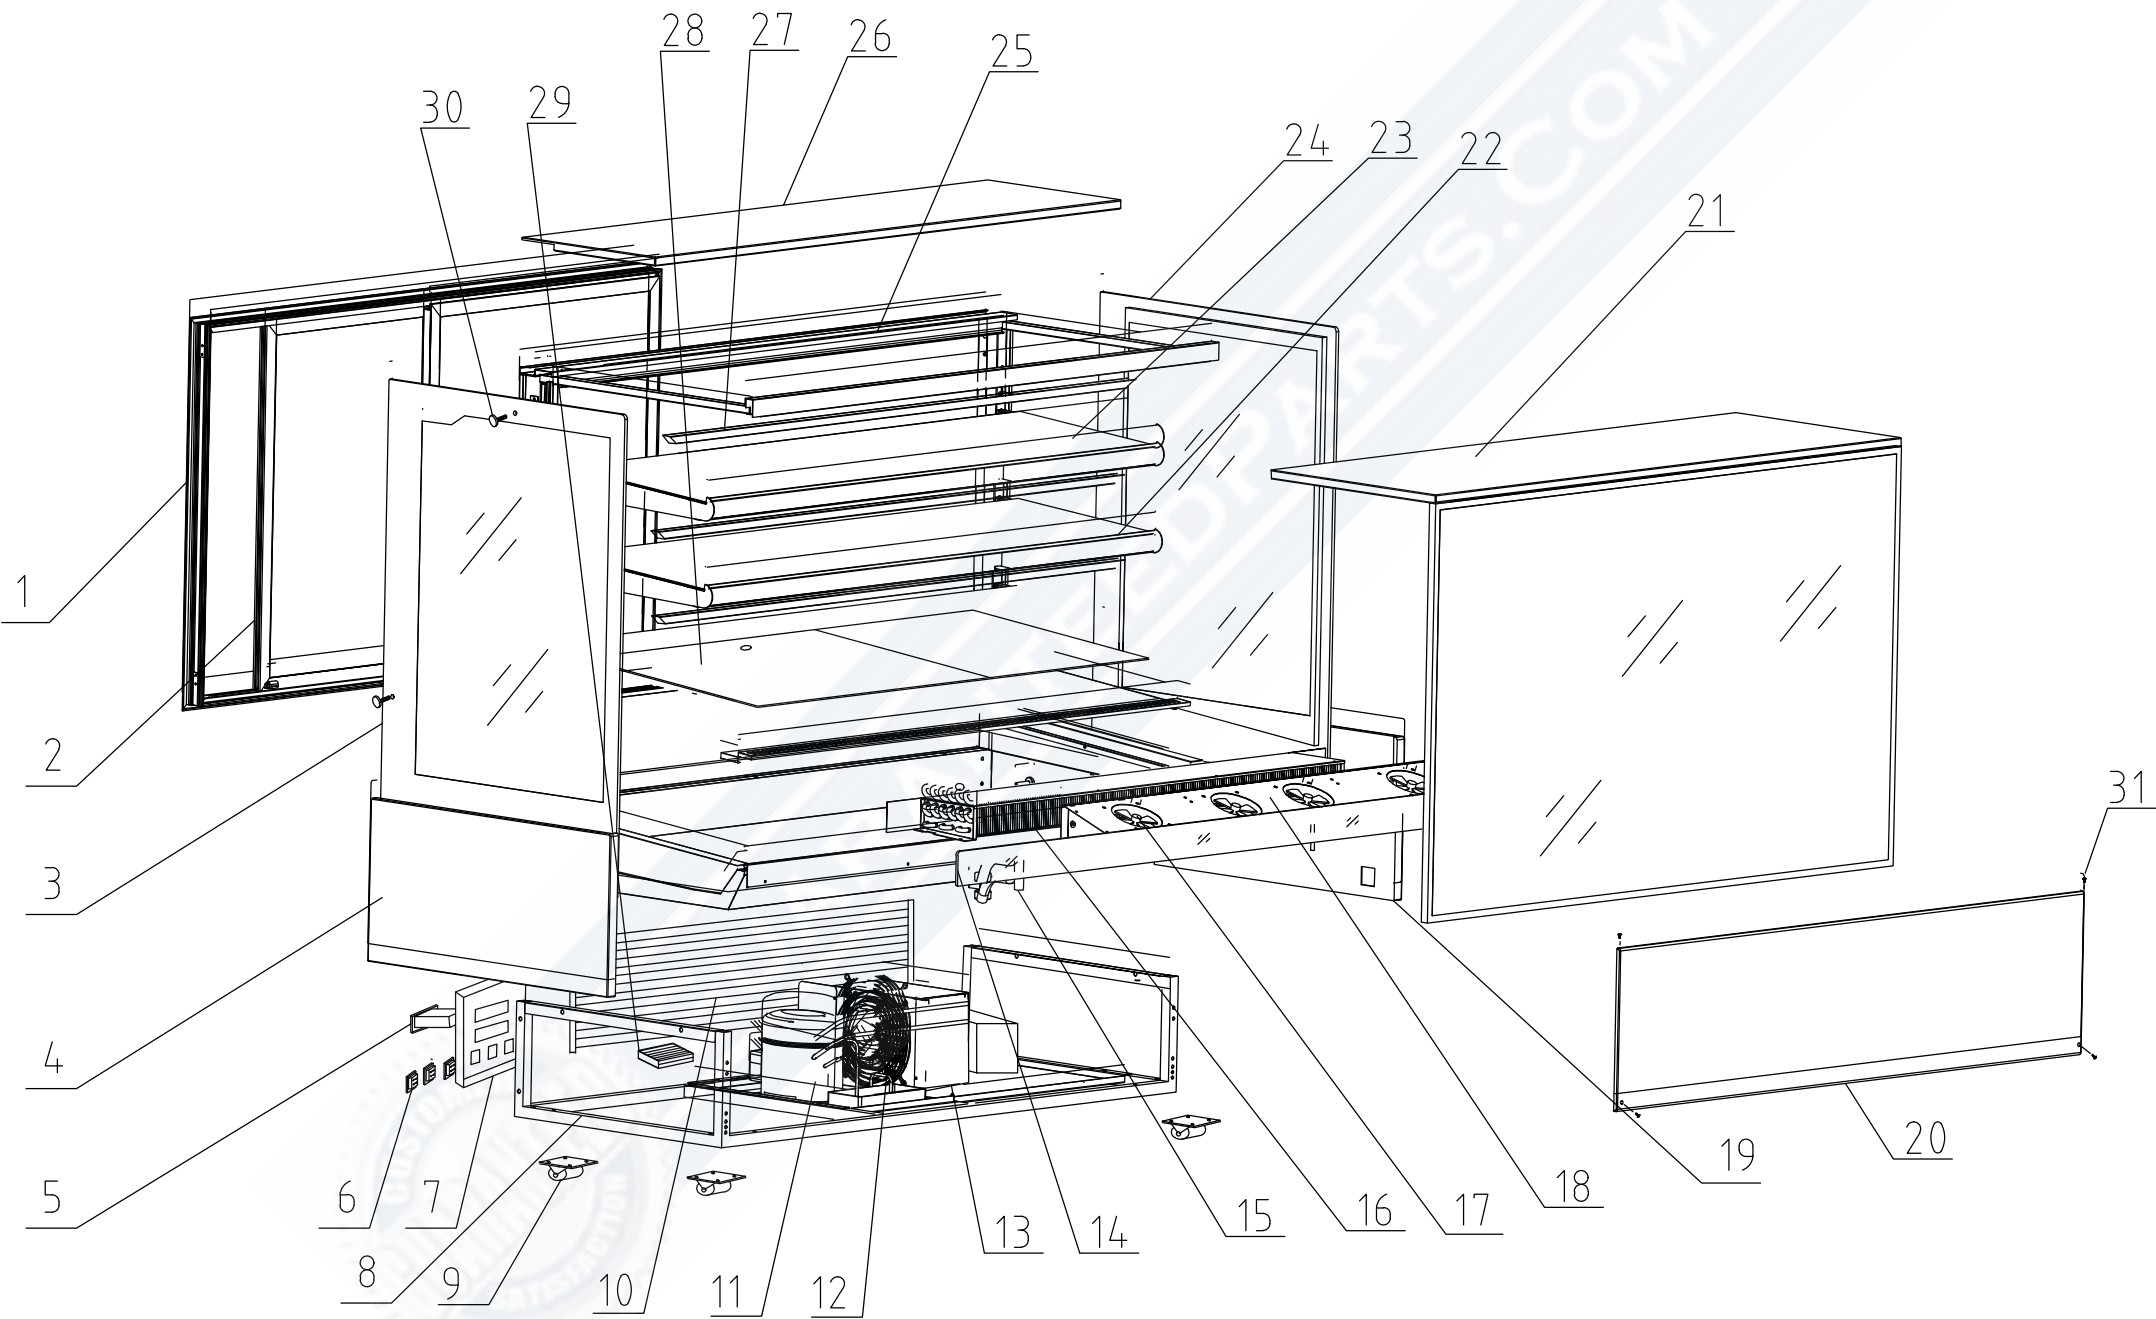

KBF-48

KBF-60

KBF-72

LABEL NO.	ITEM NO	PART NAME	COMMENTS
1	1370005	DOOR FRAME	/
2	1370011	SLIDING DOOR	26.4"*23.7"*2"
3	1370054	LEFT GLASS	UNIVERSAL
4	1370055	LEFT PANEL	UNIVERSAL
5	1370002	THERMOSTAT	UNIVERSAL
6	1370056	SWITCH	UNIVERSAL
7	1370057	CONTROL PANEL	PLASTIC (UNIVERSAL)
8	1370016	UNDER FRAME	STEEL TUBE
9	1370060	CASTER	2.5" CASTER WITH
10	1370012	BACKBOARD	23.6"*13.2" (1 PC)
11	1370069	COMPRESSOR	FOR KBF-36 & KBF-48
12	1370071	CONDENSER FAN	UNIVERSAL
13	1370464	CONDENSER	14.2"*9"*5"
14	1370463	FRONT WINDSHIELD GLASS	29"*2"*0.2"
15	1370062	DRAIN-PIPE	PVC (UNIVERSAL)
16	1370014	EVAPORATOR	22.2"*11.8"*3.5"
17	1370368	EVAPORATOR FAN	UNIVERSAL
18	1370006	FAN BOARD	WITH TWO HOLES
19	1370047	RIGHT PANEL	26.1"*17.7"*0.75"
20	1370007	FRONT PANEL	35.4"*17.7"*12.6"
21	1370008	FRONT GLASS	32.4"*16.5"*0.86"/32.4"*27.4"*0.86"
22	1370009	SHELF	5.3"*16.7"
23	1370010	SHELF GLASS	14.4"*12.3" (2 PCS)
24	1370052	RIGHT GLASS	UNIVERSAL
25	1370004	BODY STRUCTURE	/
26	1370017	TOP PANEL	FOAMED METAL PANEL (32.5"*8.7")
27	1370015	LAMP	23.6" LED LIGHTS
28	1370076	BOTTOM GLASS	14.4"*13.7" (2 PCS)
29	1370078	LED POWER SUPPLY	MODEL: LRS-100-12 (KBF-36/48/60)
30	1370471	SCREW FOR GLASS	M6*80
31	1370468	SCREW FOR PANEL	M4*35