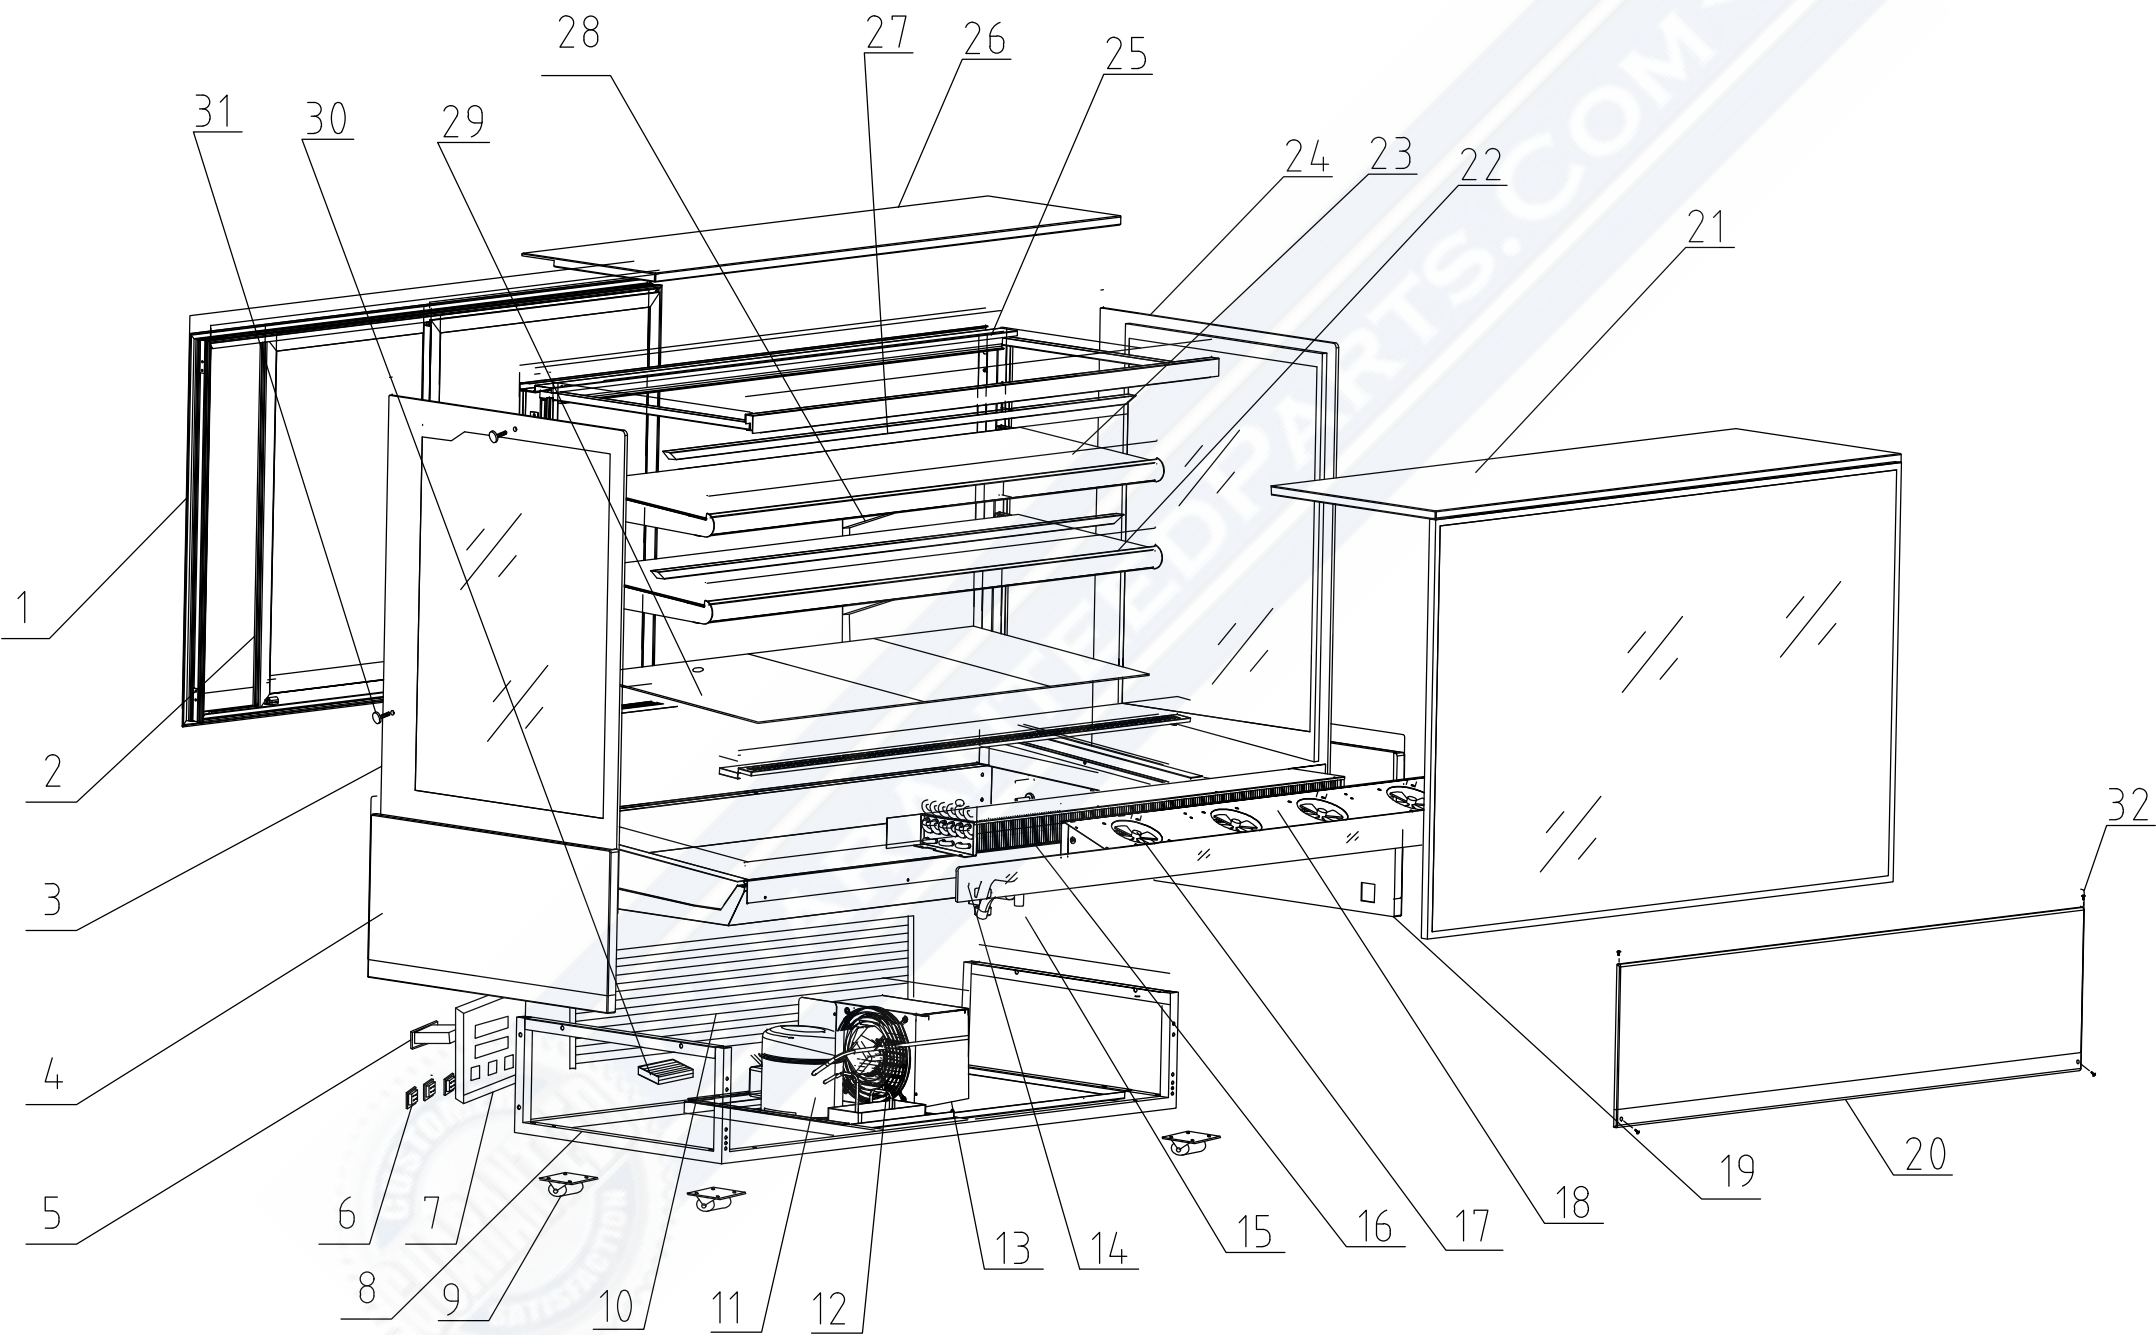

KBF-48

KBF-60

KBF-72

LABEL NO.	ITEM NO	PART NAME	COMMENTS
1	1370005	DOOR FRAME	/
2	1370011	SLIDING DOOR	26.4"*23.7"*2"
3	1370054	LEFT GLASS	UNIVERSAL
4	1370055	LEFT PANEL	UNIVERSAL
5	1370002	THERMOSTAT	UNIVERSAL
6	1370056	SWITCH	UNIVERSAL
7	1370057	CONTROL PANEL	PLASTIC (UNIVERSAL)
8	1370016	UNDER FRAME	STEEL TUBE
9	1370060	CASTER	2.5" CASTER WITH
10	1370012	BACKBOARD	23.6"*13.2" (1 PC)
11	1370069	COMPRESSOR	FOR KBF-36 & KBF-48
12	1370071	CONDENSER FAN	UNIVERSAL
13	1370464	CONDENSER	14.2"*9"*5"
14	1370463	FRONT WINDSHIELD GLASS	29"*2"*0.2"
15	1370062	DRAIN-PIPE	PVC (UNIVERSAL)
16	1370014	EVAPORATOR	22.2"*11.8"*3.5"
17	1370368	EVAPORATOR FAN	UNIVERSAL
18	1370006	FAN BOARD	WITH TWO HOLES
19	1370047	RIGHT PANEL	26.1"*17.7"*0.75"
20	1370007	FRONT PANEL	35.4"*17.7"*12.6"
21	1370008	FRONT GLASS	32.4"*16.5"*0.86"/32.4"*27.4"*0.86"
22	1370009	SHELF	5.3"*16.7"
23	1370010	SHELF GLASS	14.4"*12.3" (2 PCS)
24	1370052	RIGHT GLASS	UNIVERSAL
25	1370004	BODY STRUCTURE	/
26	1370017	TOP PANEL	FOAMED METAL PANEL (32.5"*8.7")
27	1370015	LAMP	23.6" LED LIGHTS
28	1370076	BOTTOM GLASS	14.4"*13.7" (2 PCS)
29	1370078	LED POWER SUPPLY	MODEL: LRS-100-12 (KBF-36/48/60)
30	1370471	SCREW FOR GLASS	M6*80
31	1370468	SCREW FOR PANEL	M4*35