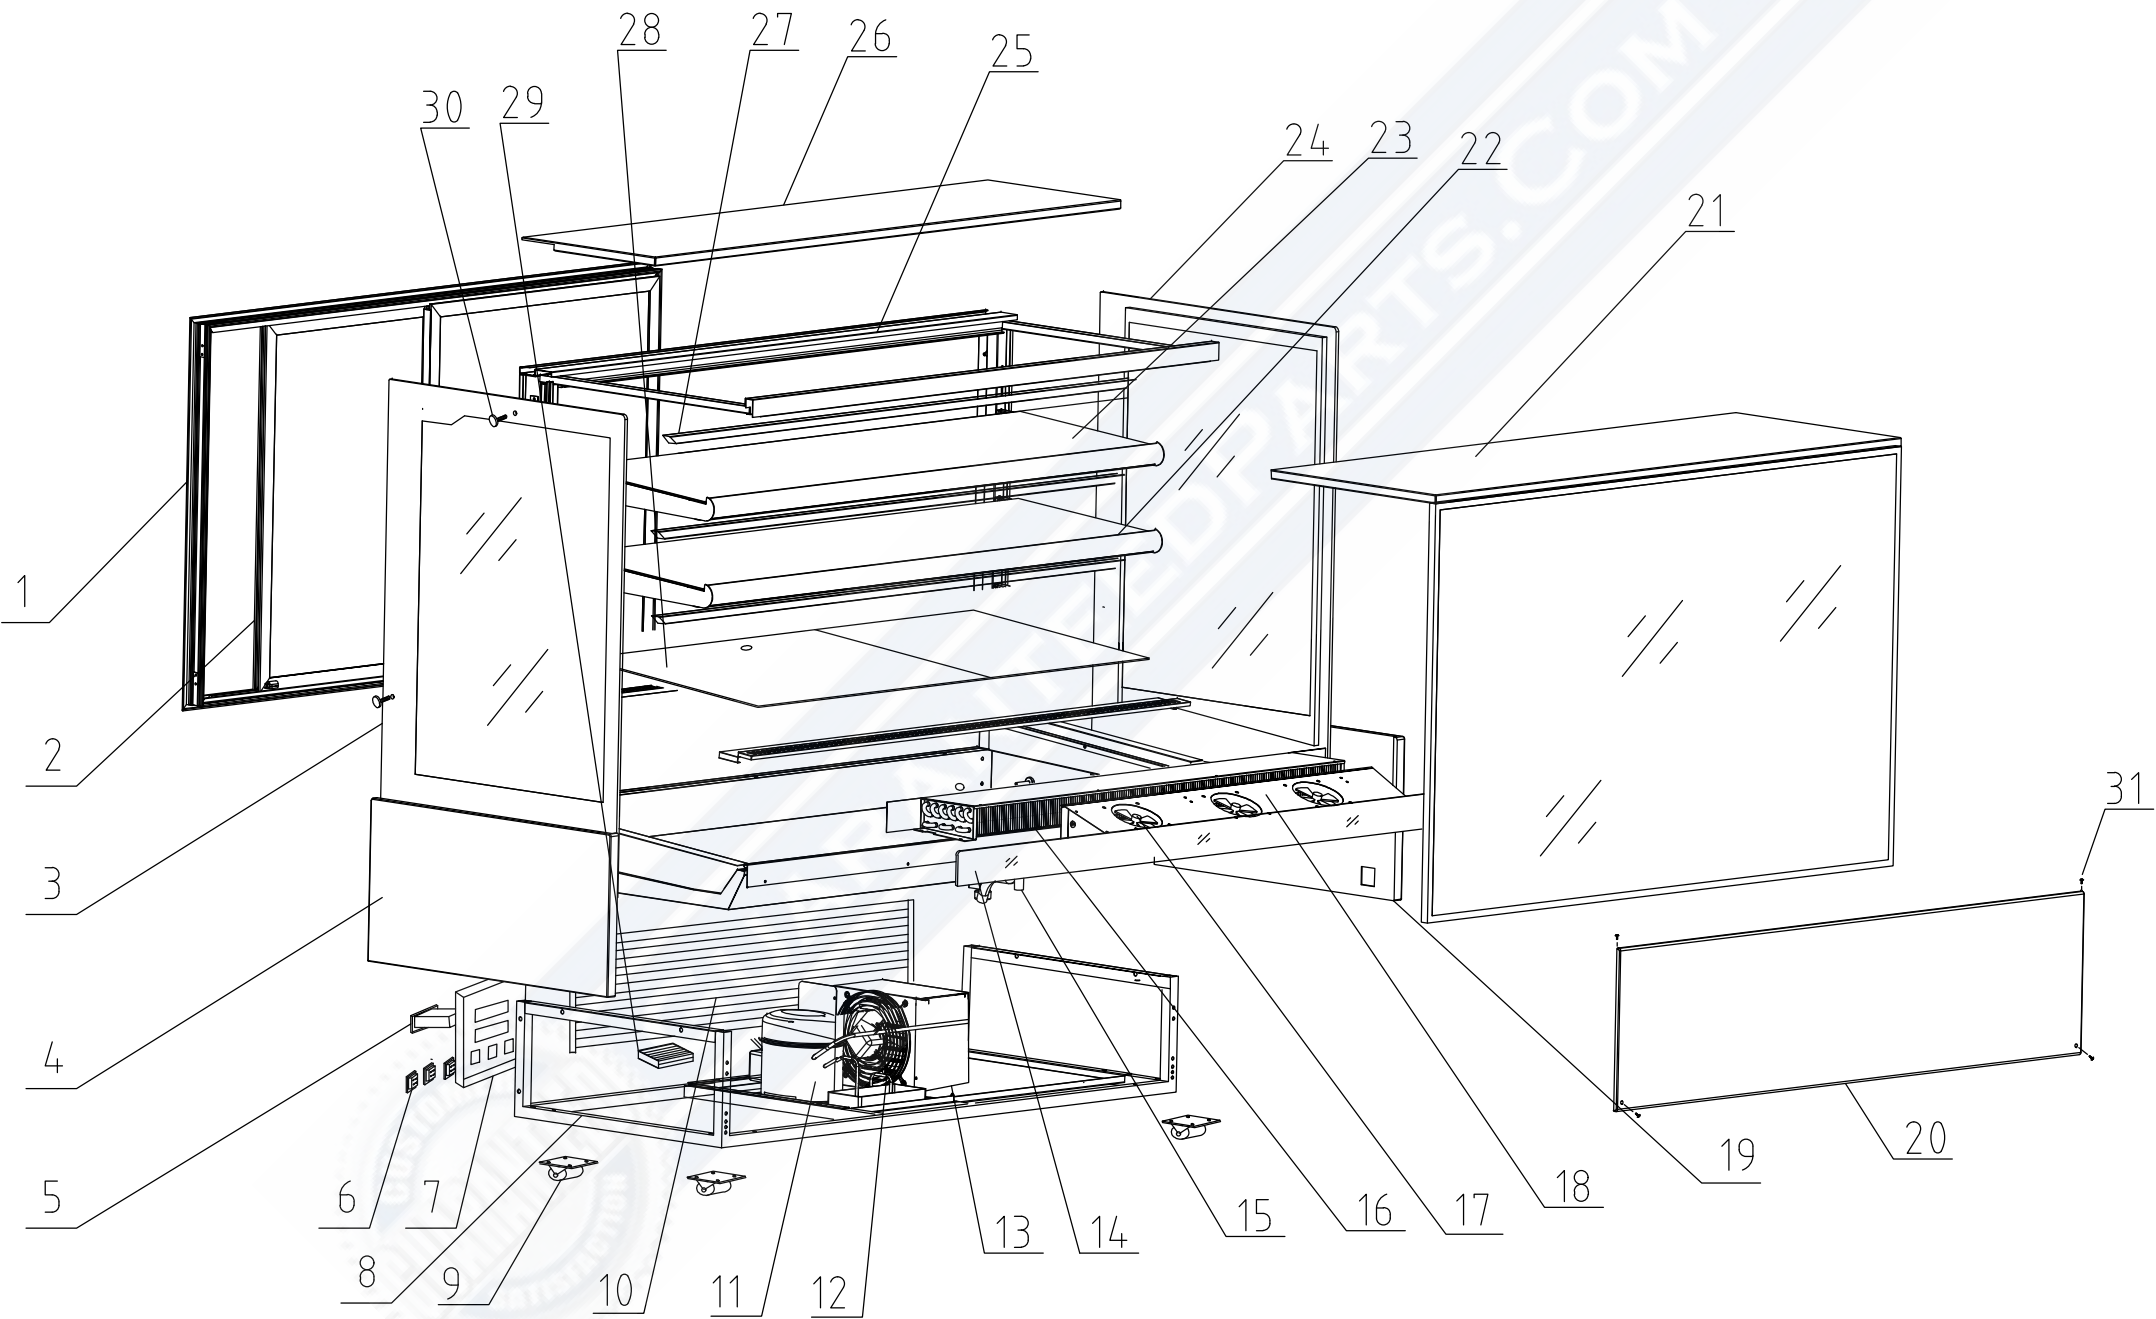

KBF-48

KBF-60

KBF-72

LABEL NO.	ITEM NO	PART NAME	COMMENTS
1	1370005	DOOR FRAME	/
2	1370011	SLIDING DOOR	26.4"*23.7"*2"
3	1370054	LEFT GLASS	UNIVERSAL
4	1370055	LEFT PANEL	UNIVERSAL
5	1370002	THERMOSTAT	UNIVERSAL
6	1370056	SWITCH	UNIVERSAL
7	1370057	CONTROL PANEL	PLASTIC (UNIVERSAL)
8	1370016	UNDER FRAME	STEEL TUBE
9	1370060	CASTER	2.5" CASTER WITH
10	1370012	BACKBOARD	23.6"*13.2" (1 PC)
11	1370069	COMPRESSOR	FOR KBF-36 & KBF-48
12	1370071	CONDENSER FAN	UNIVERSAL
13	1370464	CONDENSER	14.2"*9"*5"
14	1370463	FRONT WINDSHIELD GLASS	29"*2"*0.2"
15	1370062	DRAIN-PIPE	PVC (UNIVERSAL)
16	1370014	EVAPORATOR	22.2"*11.8"*3.5"
17	1370368	EVAPORATOR FAN	UNIVERSAL
18	1370006	FAN BOARD	WITH TWO HOLES
19	1370047	RIGHT PANEL	26.1"*17.7"*0.75"
20	1370007	FRONT PANEL	35.4"*17.7"*12.6"
21	1370008	FRONT GLASS	32.4"*16.5"*0.86"/32.4"*27.4"*0.86"
22	1370009	SHELF	5.3"*16.7"
23	1370010	SHELF GLASS	14.4"*12.3" (2 PCS)
24	1370052	RIGHT GLASS	UNIVERSAL
25	1370004	BODY STRUCTURE	/
26	1370017	TOP PANEL	FOAMED METAL PANEL (32.5"*8.7")
27	1370015	LAMP	23.6" LED LIGHTS
28	1370076	BOTTOM GLASS	14.4"*13.7" (2 PCS)
29	1370078	LED POWER SUPPLY	MODEL: LRS-100-12 (KBF-36/48/60)
30	1370471	SCREW FOR GLASS	M6*80
31	1370468	SCREW FOR PANEL	M4*35