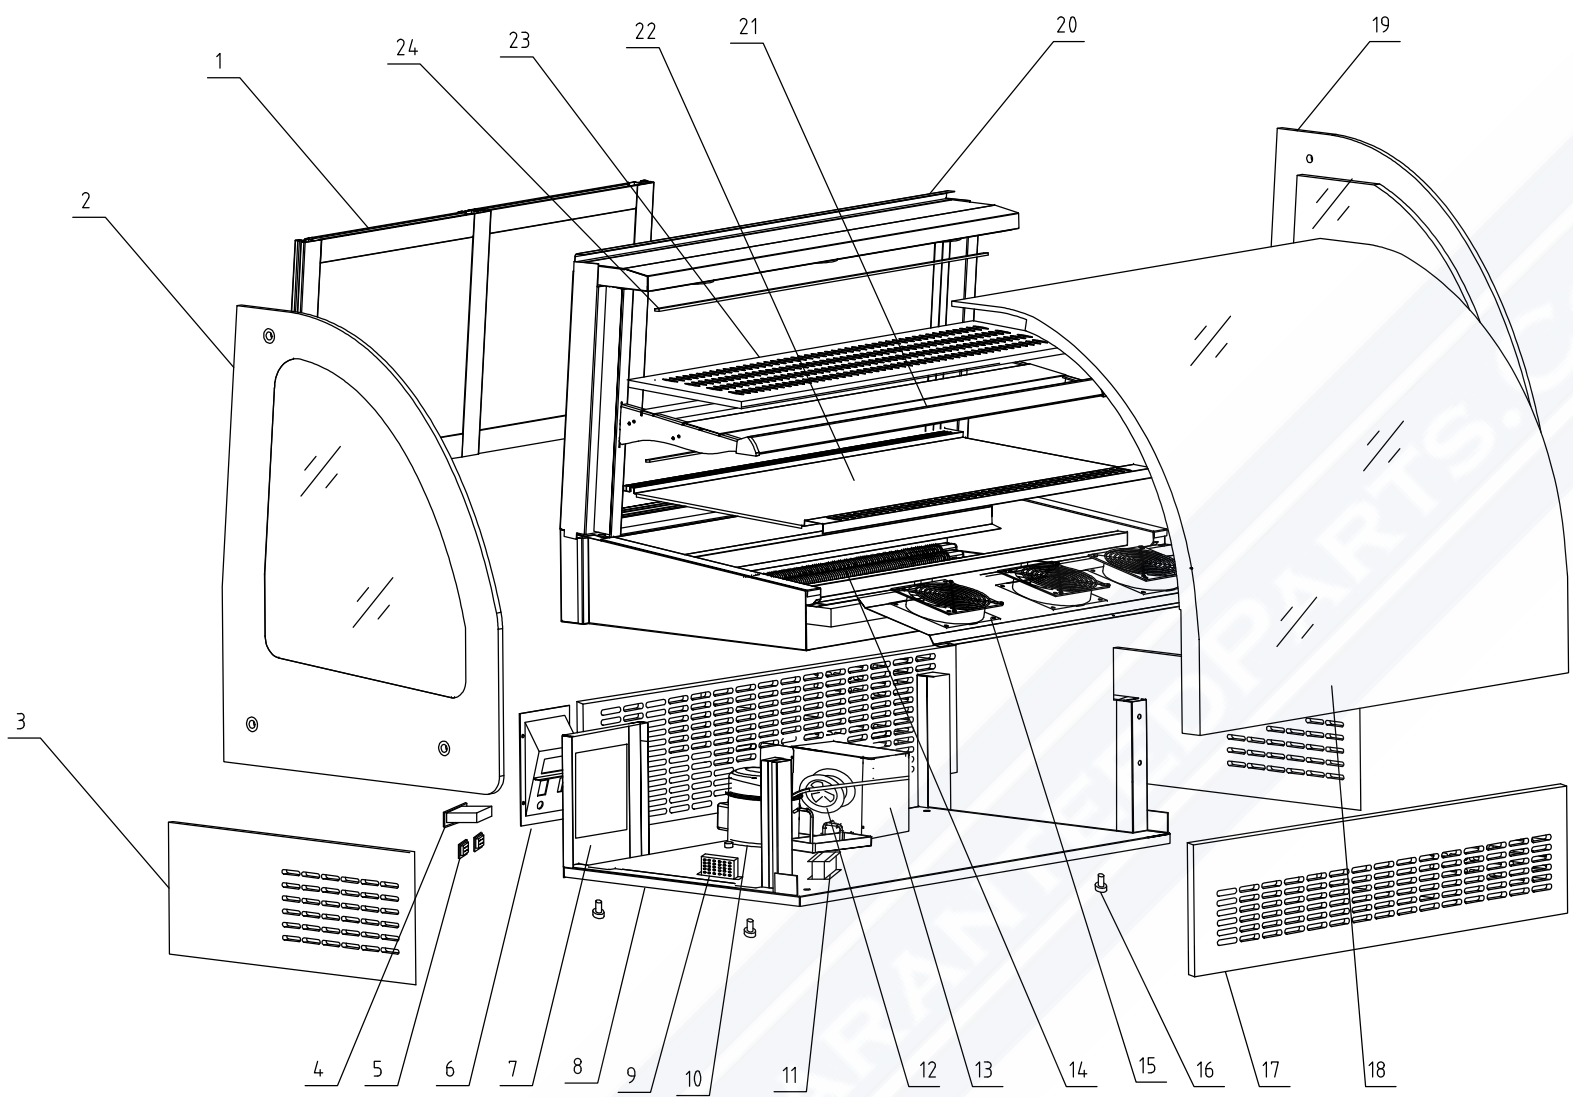

18	front glass	MT530.0.12			
17	front pannel	MT530.0.11			
16	adjust foot	MT530.0.10			
15	evaperator fan	MT530.0.9			
14	evporator	MT530EVAP			
13	consender	MT530COND			
12	condenser fan	MT530.0.8			
11	transformer for glass	MT530.TR.2			
10	compressor	ZEL.01			
9	transformer for lamp	MT530.TR.1			
8	under frame	MT530.0.6			
7	panel fixing board	MT530.0.5			
6	control panel	MT530.0.4			
5	switch	RL02			
4	thermostat for temperature	carel			
24	lamp	MT530.LED	3	left panel	MT530.0.3
23	shelf glass 2	MT530.0.16	2	left glass	MT530.0.2
22	shelf glass 1	MT530.0.15	1	sliding door	MT530.0.1
21	shelf	MT530.0.14	N0.	NAME	DRAWING NO.
20	body	MT530.0.0	MT530V		
19	right glass	MT530.0.13			

18	front glass	MT540.0.12
17	front pannel	MT540.0.11
16	adjust foot	MT540.0.10
15	evaperator fan	MT540.0.9
14	evporator	MT540EVAP
13	consender	MT540COND
12	condenser fan	MT540.0.8
11	transformer for glass	MT540.TR.2
10	compressor	ZEL.01
9	transformer for lamp	MT540.TR.1
8	under frame	MT540.0.6
7	panel fixing board	MT540.0.5
6	control panel	MT540.0.4
5	switch	RL02
4	thermostat for temperature	carel
3	left panel	MT540.0.3
2	left glass	MT540.0.2
1	sliding door	MT540.0.1
N0.	NAME	DRAWING NO.