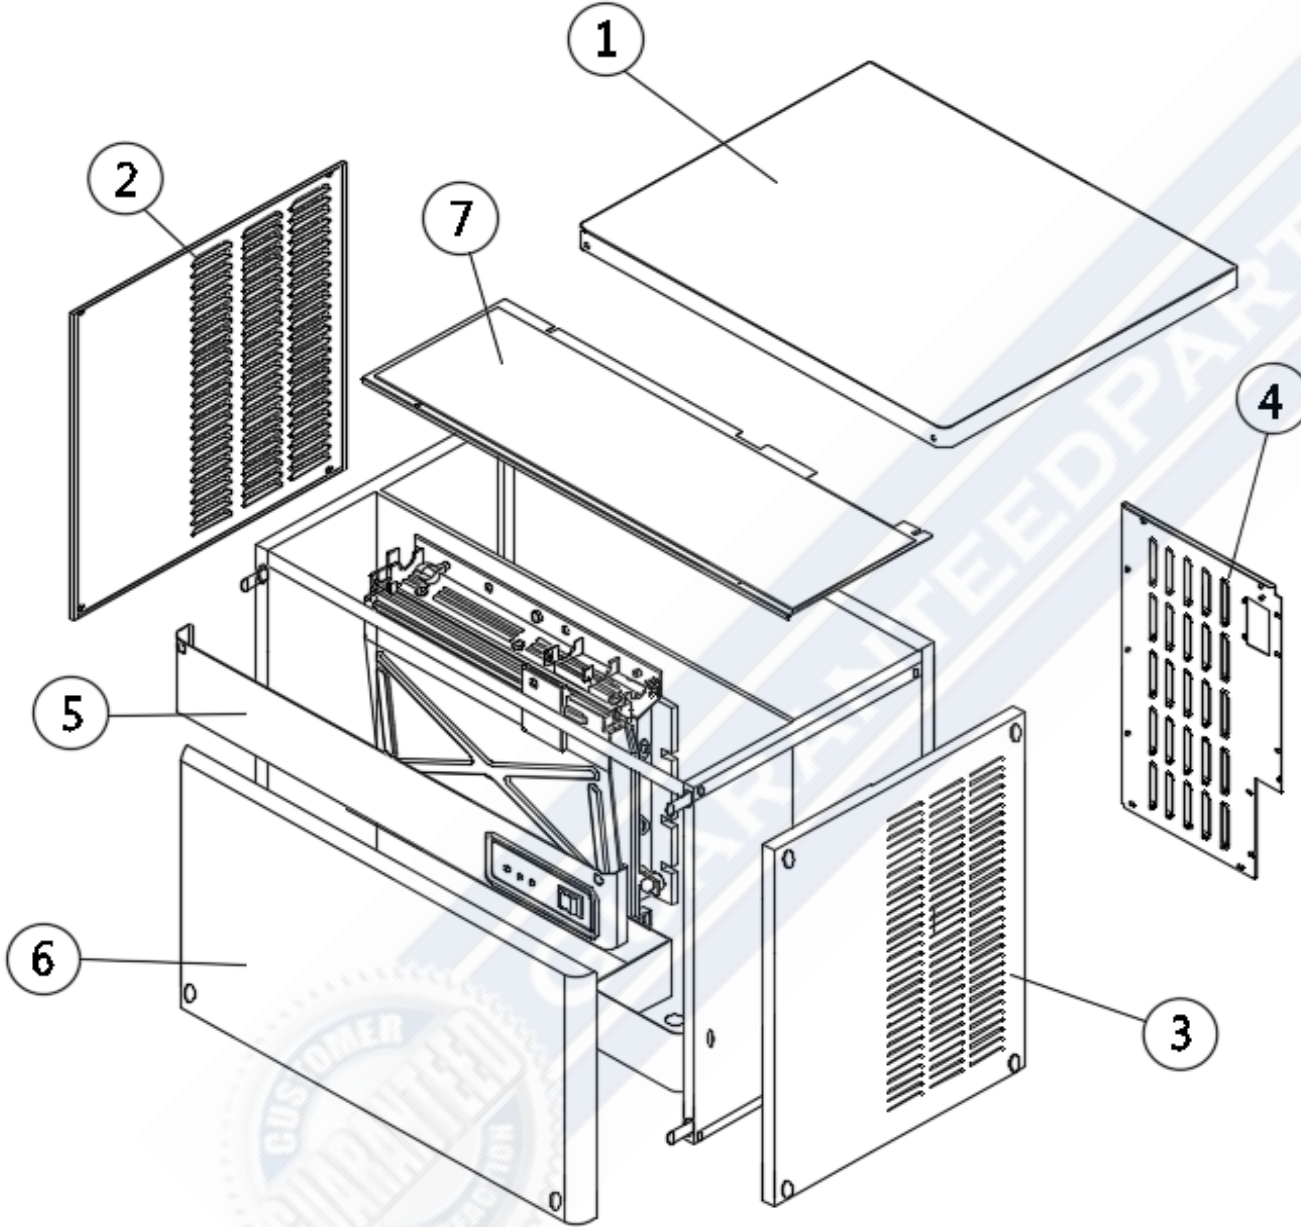

KCM-670-AH (230V/50Hz)

[OUT CASE ASSY]

NO	ITEMS
1	TOP COVER(ABS)
2	SIDE PANEL L
3	SIDE PANEL R
4	BACK PANEL
5	FRONT UPPER COVER ASSY
6	FRONT COVER DOWN ASSY
7	ASSY EVA COVER

KCM-670-AH 230V/50HZ

LABEL NO.	ITEM NO.	ITEM DESC.	SECTION
1	1410210	TOP COVER(ABS)	OUT CASE ASSY
2	1410403	SIDE PANEL L	OUT CASE ASSY
3	1410405	SIDE PANEL R	OUT CASE ASSY
4	1415042	BACK PANEL	OUT CASE ASSY
5	1410634	FRONT UPPER COVER ASSY	OUT CASE ASSY
6	1410633	FRONT COVER DOWN ASSY	OUT CASE ASSY
7	1410622	ASSY EVA COVER	OUT CASE ASSY
0	1410634	FRONT UPPER COVER ASSY	FRONT UPPER COVER ASSY
1	1410656	BUTTON FRAME	FRONT UPPER COVER ASSY
2	1410209	FRONT TOP COVER	FRONT UPPER COVER ASSY
3	1410457	3L S/W MAIN(6P,15A,250VAC)	FRONT UPPER COVER ASSY
4	1410657	FRONT DISPLAY	FRONT UPPER COVER ASSY
5	1410084	BRACKET PCB	FRONT UPPER COVER ASSY
6	1410191	BUSHING * 6EA	FRONT UPPER COVER ASSY
6-1	1410010	SCREW(FH,M3,14, MFZN)	FRONT UPPER COVER ASSY
7	1410589	DISPLAY PCB ASSY	FRONT UPPER COVER ASSY
8	1410161	SPONGE FRONT TOP	FRONT UPPER COVER ASSY
9	1410160	SPONGE SIDE TOP	FRONT UPPER COVER ASSY
1	1410633	FRONT COVER DOWN ASSY	FRONT LOWER COVER ASSY
2	1410241	WATER GUIDE	FRONT LOWER COVER ASSY
0	1415079	CONTROL BOX TOTAL ASSY	CONTROL BOX TOTAL ASSY
1	1410100	CONTROL BOX	CONTROL BOX TOTAL ASSY
2	1415074	ASSY PCB	CONTROL BOX TOTAL ASSY
3	1410772	SCREW(PH,M3*6)	CONTROL BOX TOTAL ASSY
4	1410065	BUSHING	CONTROL BOX TOTAL ASSY
5	1415022	MAGNET (3a)	CONTROL BOX TOTAL ASSY
6	1410064	BUSHING	CONTROL BOX TOTAL ASSY
7	1410101	CONTROL BOX COVER	CONTROL BOX TOTAL ASSY
8	1410009	HAND SCREW	CONTROL BOX TOTAL ASSY
9	1410067	GROMMET BUSHING	CONTROL BOX TOTAL ASSY
10	1415060	HARNESS COMP	CONTROL BOX TOTAL ASSY
1	1415076	WATER IN OUT ASSY-PT	WATER IN/OUT ASSY
2	1410116	BRACKET ICE MAKING WATER	WATER IN/OUT ASSY
3	1410520	STRAIGHT ADAPTOR	WATER IN/OUT ASSY
4	1415003	SOCKET (3/8" PT) - Water In	WATER IN/OUT ASSY
5	1415002	SOCKET (3/4" PT) - Drain	WATER IN/OUT ASSY
6	1415117	SCREW(TH,M5*12,TAP TIGHT)	WATER IN/OUT ASSY
7	1410043	HOSE PUMP OUT	WATER IN/OUT ASSY
8	1410297	EXCEL PIPE	WATER IN/OUT ASSY
9	1410002	BAND SPRING 23	WATER IN/OUT ASSY
10	1410044	ELBOW HOSE	WATER IN/OUT ASSY
0	1415071	ASSY EVAPORATOR-H	EVAPORATOR PLATING ASSY
1	1410538	EVAPORATOR PLATING ASSY-H	EVAPORATOR PLATING ASSY
2	1410348	EVAP FRAME L	EVAPORATOR PLATING ASSY
3	1410349	EVAP FRAME R	EVAPORATOR PLATING ASSY
4	1410347	EVA FRAME DOWN	EVAPORATOR PLATING ASSY
5	1410673	EVAP FRAME TOP ASSY	EVAPORATOR PLATING ASSY
6	1410026	FL CLIP(PC)	EVAPORATOR PLATING ASSY
7	1410275	LEFT PIPE CAP	EVAPORATOR PLATING ASSY
8	1410298	DISTRIBUDER PIPE	EVAPORATOR PLATING ASSY
9	1410191	BUSHING	EVAPORATOR PLATING ASSY
10	1410299	INNER DISTRIBUDER PIPE	EVAPORATOR PLATING ASSY
11	1410276	RIGHT PIPE CAP	EVAPORATOR PLATING ASSY
12	1410624	ASSY TOP SENSOR ICE	EVAPORATOR PLATING ASSY
13	1410390	SENSOR MAGNET HOUSING	EVAPORATOR PLATING ASSY
14	1410765	ASSY SENSOR MAGNET	EVAPORATOR PLATING ASSY
15	1410684	ASSY WATER CURTAIN	EVAPORATOR PLATING ASSY
16	1410725	WATER CURTAIN	EVAPORATOR PLATING ASSY