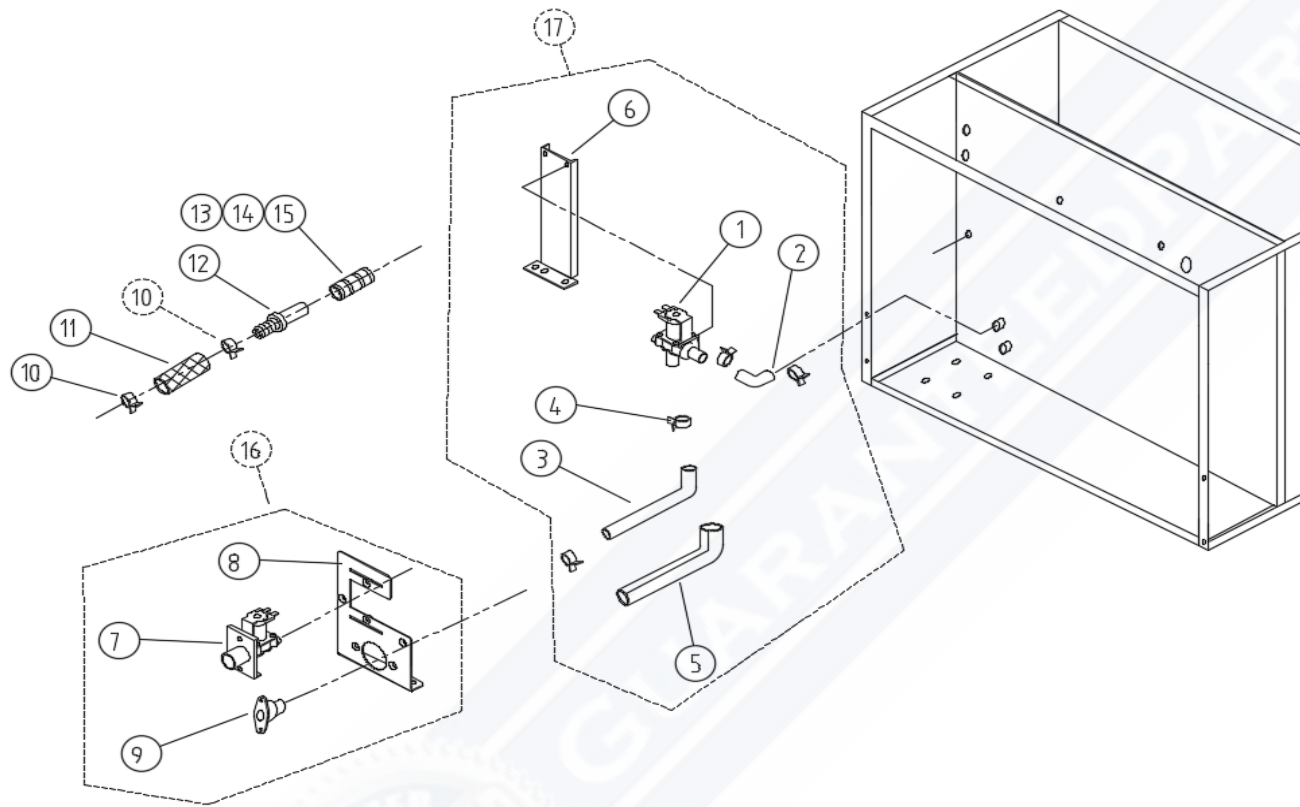

KCM-670-AH

[WATER IN/OUT ASSY]

NO	ITEMS	CODE
1	WATER VALVE	340025800
2	ELBOW HOSE	229026900
3	HOSE CONNECT OUT	229027300
4	BAND SPRING 23	203002200
5	FOAM PE (PUMP MOTOR IN/OUT)	306026800
6	BRACKET DRAIN VALVE	301118100
7	WATER INLET VALVE	340027510
8	WATER IN-OUT BRACKET	301169000
9	SOCKET	215013400
10	BAND SPRING 15	203003800
11	BRAIDED SILICONE HOSE	229027800
12	TUBE TO HOSE STEM	398014200
13	REDUCING ELBOW	398013700
14	LOCKING CLIP 3/8"	224002000
15	LOCKING CLIP 1/4"	224002200
16	WATER IN OUT ASSY (0680 DOE)	417021200
17	SUB DRAIN VALVE(0680 DOE)	417016110