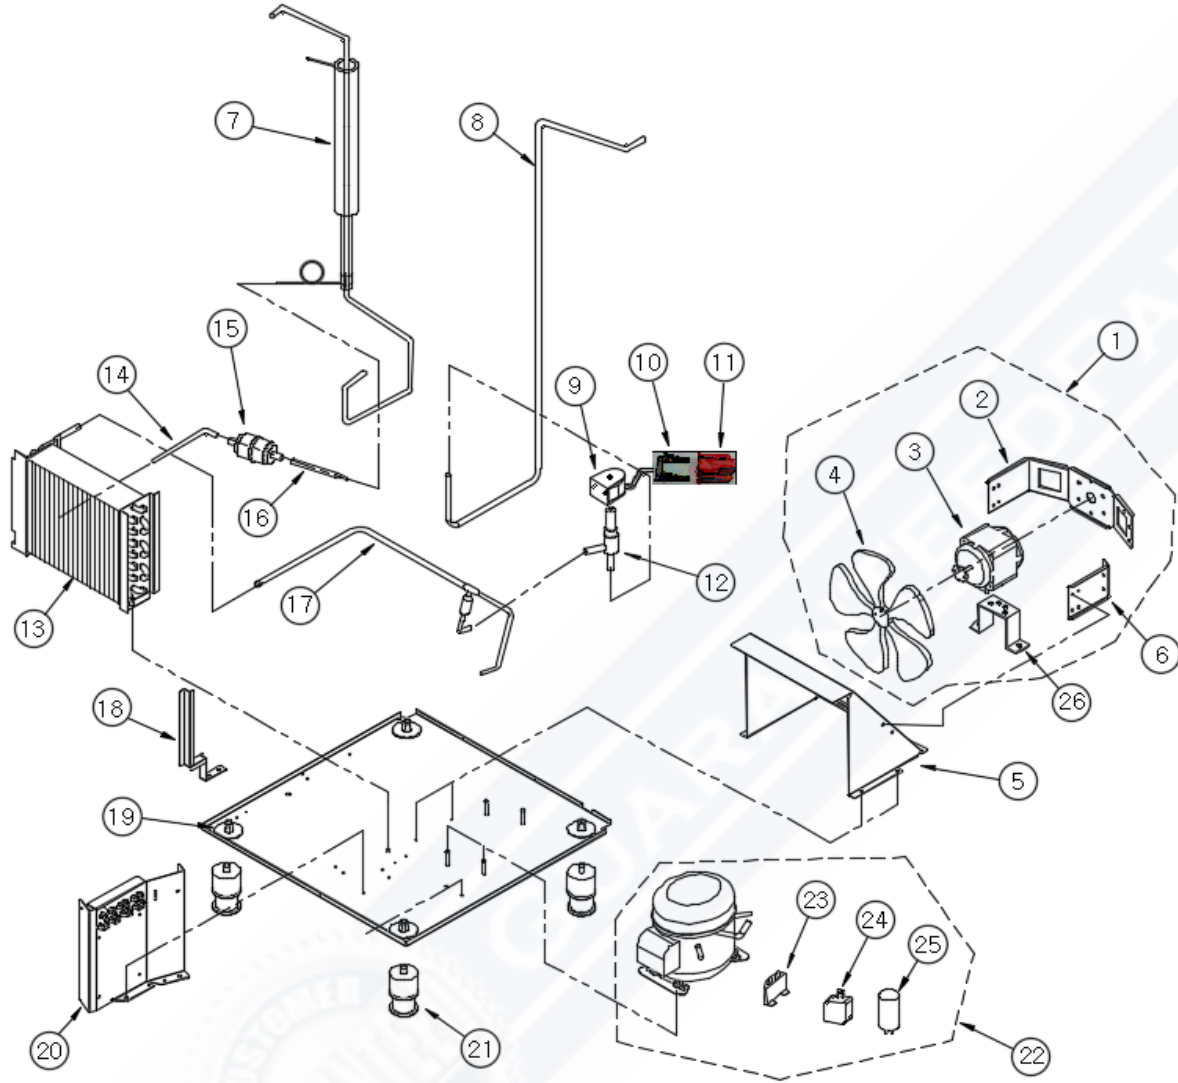

KCU-110-AH_230V/50Hz

[CYCLE BASE ASSY]

NO	ITEMS
1	ASSY FAN MOTOR
2	BRACKET MOUMT MOTOR ONE
3	FAN MOTOR
4	FAN
5	BRACKET COND SHROUD
6	BRACKET MOUNT MOTOR TWO
7	SUCTION ASS'Y
8	HOT GAS PIPE
9	SOLENOID VALVE COIL
10	TERMINAL
11	HOUSING
12	SOLENOID VALVE BODY
13	CONDENSER ASS'Y
14	CONDENSER OUT PIPE
15	FILTER DRYER
16	DISTRIBUTE SUCTION
17	DISCHARGE PIPE
18	BRACKET AIR FILTER
19	BASE PLATE ASSEMBLY
20	CONTROL BOX ASS'Y
21	LEVELLING FOOT
22	ASSY COMP
23	OLP
24	START RELAY
25	START CAPACITOR