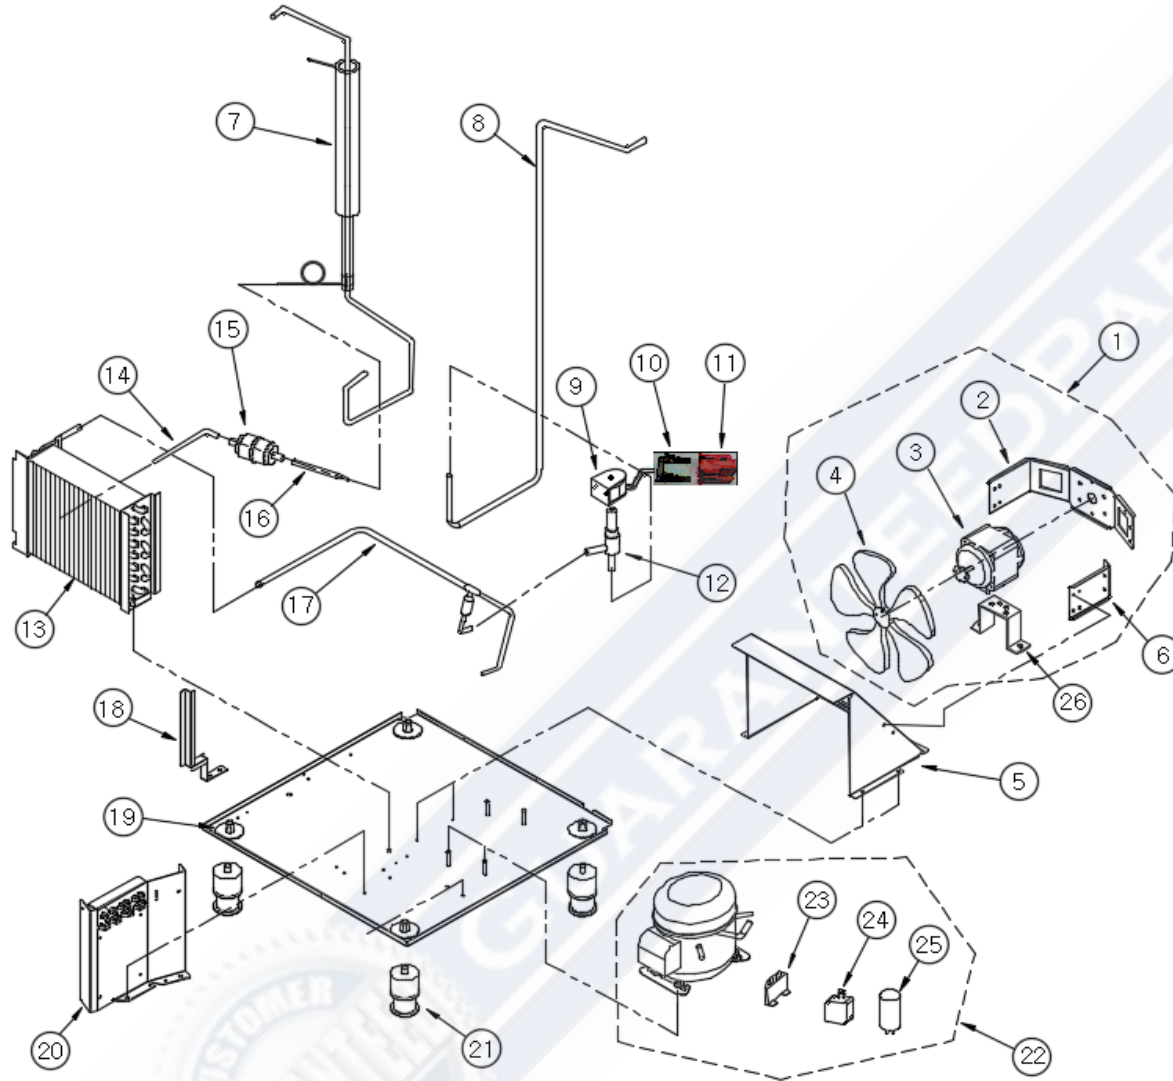

KCU-110-AH

[DOOR ASSY]

NO	ITEMS	CODE
0	BIN DOOR ASSEMBLY	447007500
1	BIN DOOR UPPER	349064400
2	BIN DOOR LOWER	349064500
3	DOOR PIN	391011500
4	SPRING	323005100
5	DOOR PIN GUIDE	391011400

GUARANTEED PARTS

KCU-110-AH

[CYCLE BASE ASSY]

NO	ITEMS	CODE
1	ASSY FAN MOTOR	406012710
2	-	-
3	FAN MOTOR	353025900
4	FAN	308003700
5	BRACKET COND SHROUD	301101100
6	-	-
7	SUCTION ASS'Y	433015110
8	HOT GAS PIPE	325069110
9	SOLENOID VALVE COIL	340026900
10	TERMINAL	371000200
11	HOUSING	370001600
12	SOLENOID VALVE BODY	340026800
13	CONDENSER ASS'Y	411010300
14	COND TO DRIER	325141700
15	FILTER DRYER	372001600
16	DRIER TO CAPILLARY	325141800
17	DISCHARGE PIPE	325069010
18	BRACKET AIR FILTER	301077400
19	BASE PLATE ASSEMBLY	412035910
20	CONTROL BOX ASS'Y	426041800
21	LEVELLING FOOT	302002300
22	COMP/FFU80HAK	394022200
23	Including COMP	-
24	Including COMP	-
25	Including COMP	-
26	BRACKET EURO MOTOR	301131100