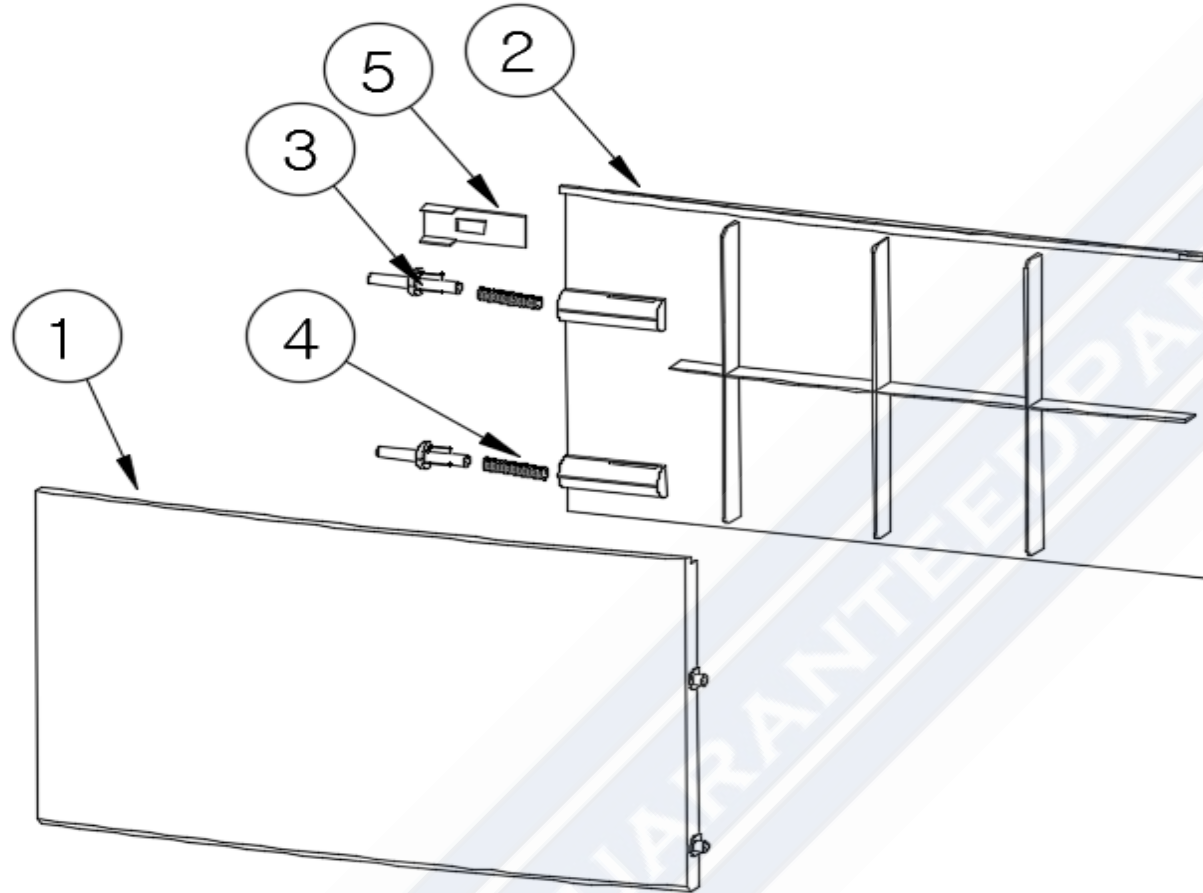

KCU-110-AH

[DOOR ASSY]

NO	ITEMS	CODE
0	BIN DOOR ASSEMBLY	447007500
1	BIN DOOR UPPER	349064400
2	BIN DOOR LOWER	349064500
3	DOOR PIN	391011500
4	SPRING	323005100
5	DOOR PIN GUIDE	391011400

GUARANTEED PARTS

KCU-110-AH

[CYCLE BASE ASSY]

NO	ITEMS	CODE
1	ASSY FAN MOTOR	406012710
2	-	-
3	FAN MOTOR	353025900
4	FAN	308003700
5	BRACKET COND SHROUD	301101100
6	-	-
7	SUCTION ASS'Y	433015110
8	HOT GAS PIPE	325069110
9	SOLENOID VALVE COIL	340026900
10	TERMINAL	371000200
11	HOUSING	370001600
12	SOLENOID VALVE BODY	340026800
13	CONDENSER ASS'Y	411010300
14	COND TO DRIER	325141700
15	FILTER DRYER	372001600
16	DRIER TO CAPILLARY	325141800
17	DISCHARGE PIPE	325069010
18	BRACKET AIR FILTER	301077400
19	BASE PLATE ASSEMBLY	412035910
20	CONTROL BOX ASS'Y	426041800
21	LEVELLING FOOT	302002300
22	COMP/FFU80HAK	394022200
23	Including COMP	-
24	Including COMP	-
25	Including COMP	-
26	BRACKET EURO MOTOR	301131100