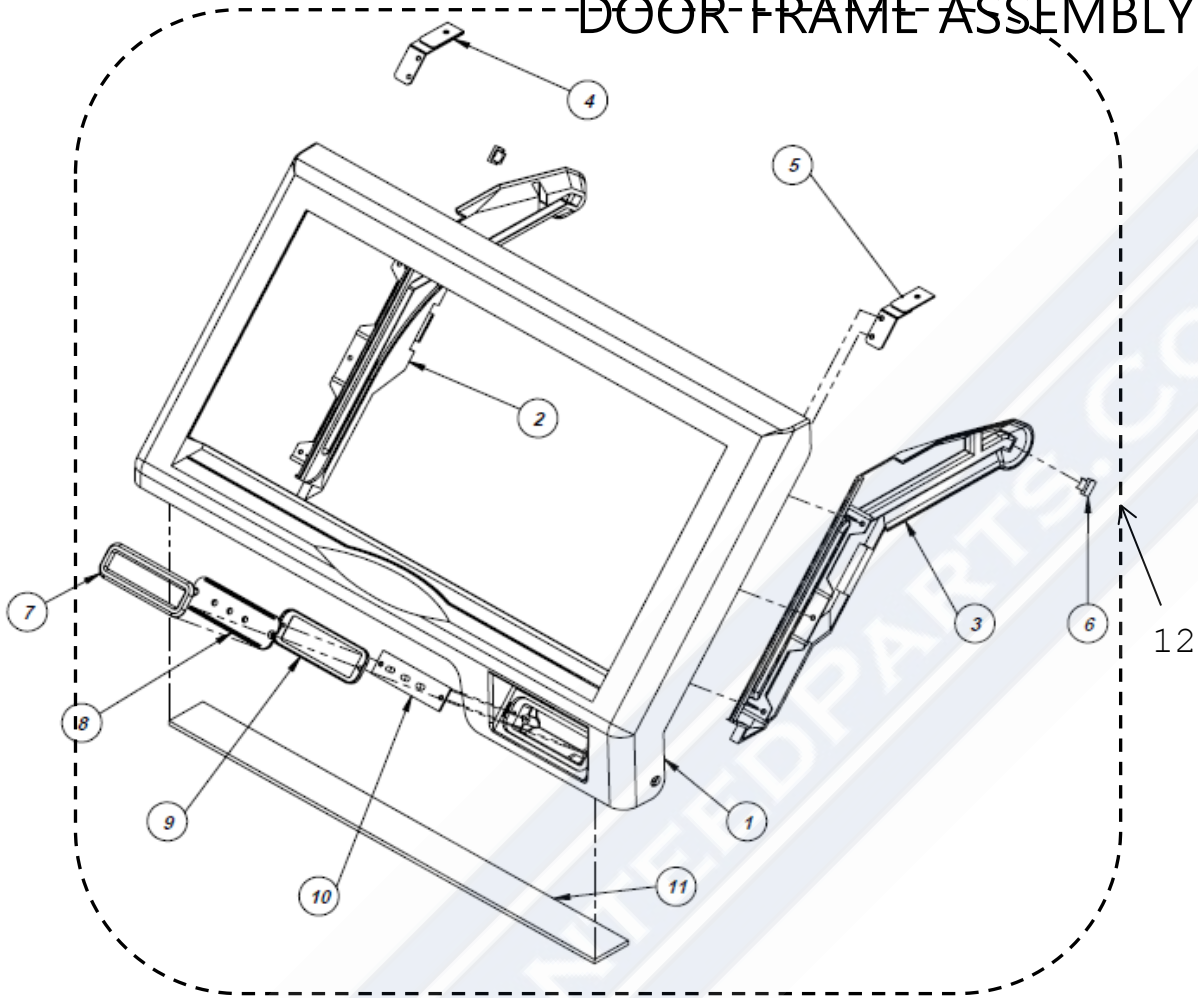

KCU-180-AH

DOOR-FRAME-ASSEMBLY

NO	ITEMS	CODE			
1	DOOR FRAME	391014700			
2	DOOR RAIL FARAM L	391014800			
3	DOOR RAIL FARAM R	391014900			
4	DOOR BRACKET L	317163600			
5	DOOR BRACKET R	317163700			
6	DOOR STOPPER	303031500			
7	FRAME DISPLAY	341013700			
8	COVER DISPLAY	341013600			
9	DISPLAY PCB SEAL	229027900			
10	DISPLAY PCB ASSY	415001200			
11	FOAM PE	306037600			
12	DOOR FRAME ASSY	447011700