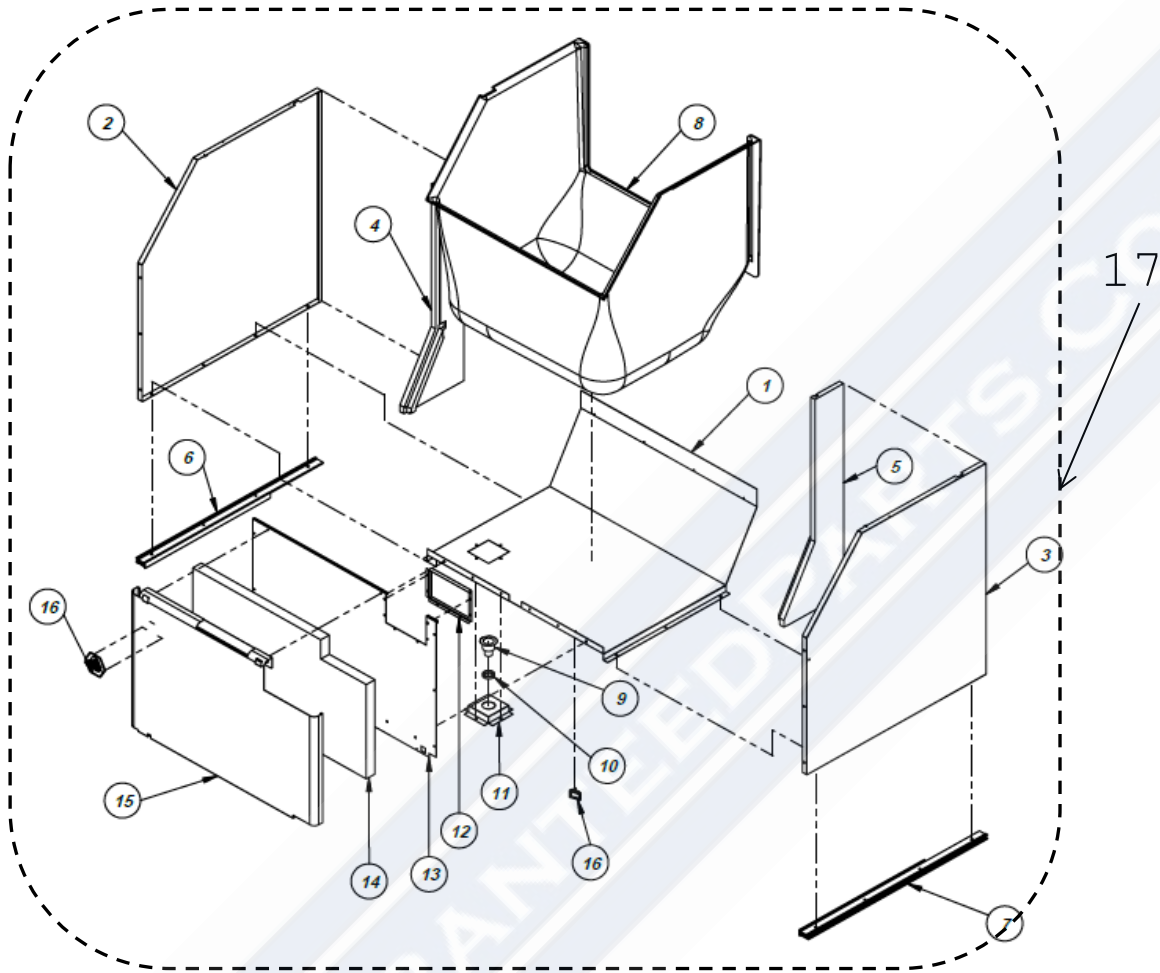

KCU-180-AH

BASE ASSEMBLY

NO	ITEMS	CODE			
1	BASE ASSY 1	-			
2	DISCHARGE PIPE ASSY	325128100			
3	HOT GAS PIPE ASSY	325115700			
4	HEAT EXCHANGE PIPE ASSY	433029300			
5	EXPANSION VALVE	340027800			
6	FILTER DRYER	372001600			
7	COND OUT PIPE	325115500			
8	WATER ASSY	-			
9	DRAIN HOSE ASSY 2	-			
10	BASE ASSY 2	-			

KCU-180-AH

BIN CASE ASSEMBLY

NO	ITEMS	CODE	NO	ITEMS	CODE
1	CASE BASE	318034300	16	BADGE	380119400
2	SIDE PANEL L	349091000	17	BIN CASE ASSY	-
3	SIDE PANEL R	349091100			
4	INSULATION EPS R	329030800			
5	INSULATION EPS L	329030700			
6	RAIL FRAME L	666002300			
7	RAIL FRAME R	666002400			
8	INNER CASE	606013600			
9	DRAIN BOLT	214028300			
10	DRAIN NUT	215010700			
11	BRACKET INNER BASE	317164900			
12	DISPLAY INNER GUARD	317163500			
13	FRONT INNER PANEL	318034200			
14	FOAM PE	306037500			
15	FRONT PANEL	317176400			