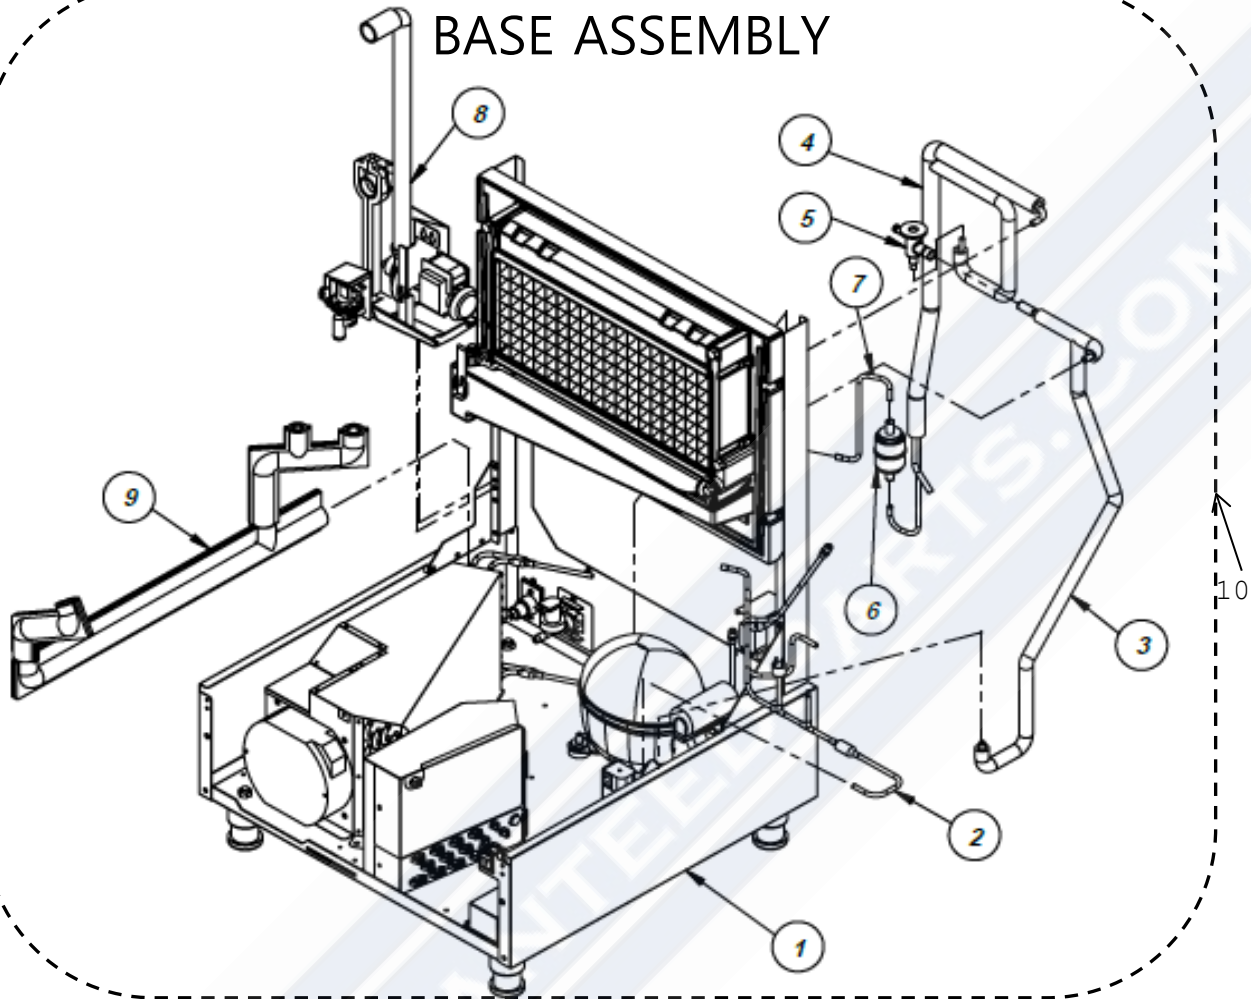

KCU-180-AH

KCU-180-AH

BACK ASSEMBLY

NO	ITEMS	CODE			
1	BASE ASSY 2	-			
2	CASE ASSY	-			
3	GRILLE ASSY	-			
4	LOCK	317163900			
5	BACK OUT PANEL	349087600			

KCU-180-AH

BASE PLATE ASSEMBLY

NO	ITEMS	CODE	NO	ITEMS	CODE
1	BASE PLATE ASSY	-	16	NOISE FILTER	500000900
2	BACK COVER ASSY 2	-	17	NOISE FILTER GUARD	317174700
3	CONTROL BOX ASSY	-	18	3L S/W MAIN	355007100
4	CONDENSER ASSY 2	-	19	BASE ASSY 1	-
5	COMPRESSOR	401005600	20	START CAPACITOR	659017400
6	INLET WATER VALVE ASSY	411028000	21	START RELAY	357016400
7	BRACKET WATER VALVE	301148000	22	OLP	658009500
8	SOCKET	215013400			
9	DRAIN SOCKET BRACKET	317176200			
10	CABLE GLAND	227001200			
11	BRACKET POWER CORD	301096700			
12	SOLENOID V/V (BODY/COIL SET)	340007600			
13	BRACKET HOT GAS VALVE	301007801			
14	PRESSURE SWITCH	355018500			
15	BRACKET PRESSURE SWITCH	317171600			

KCU-180-AH

BASE ASSEMBLY

NO	ITEMS	CODE			
1	BASE ASSY 1	-			
2	DISCHARGE PIPE ASSY	325128100			
3	HOT GAS PIPE ASSY	325115700			
4	HEAT EXCHANGE PIPE ASSY	433029300			
5	EXPANSION VALVE	340027800			
6	FILTER DRYER	372001600			
7	COND OUT PIPE	325115500			
8	WATER ASSY	-			
9	DRAIN HOSE ASSY 2	-			
10	BASE ASSY 2	-			

KCU-180-AH

BIN CASE ASSEMBLY

NO	ITEMS	CODE	NO	ITEMS	CODE
1	CASE BASE	318034300	16	BADGE	380119400
2	SIDE PANEL L	349091000	17	BIN CASE ASSY	-
3	SIDE PANEL R	349091100			
4	INSULATION EPS R	329030800			
5	INSULATION EPS L	329030700			
6	RAIL FRAME L	666002300			
7	RAIL FRAME R	666002400			
8	INNER CASE	606013600			
9	DRAIN BOLT	214028300			
10	DRAIN NUT	215010700			
11	BRACKET INNER BASE	317164900			
12	DISPLAY INNER GUARD	317163500			
13	FRONT INNER PANEL	318034200			
14	FOAM PE	306037500			
15	FRONT PANEL	317176400			