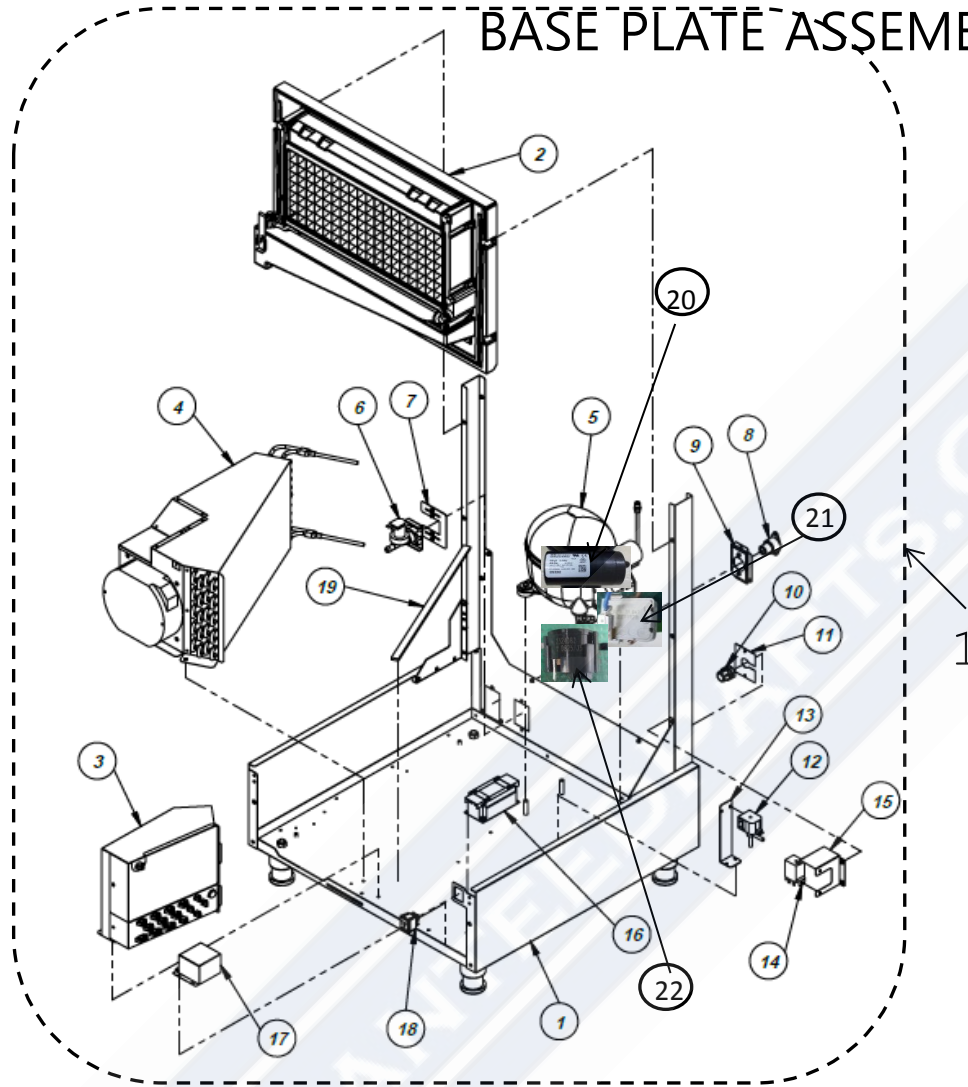

KCU-180-AH

KCU-180-AH

BACK ASSEMBLY

NO	ITEMS	CODE			
1	BASE ASSY 2	-			
2	CASE ASSY	-			
3	GRILLE ASSY	-			
4	LOCK	317163900			
5	BACK OUT PANEL	349087600			

KCU-180-AH

BASE PLATE ASSEMBLY

NO	ITEMS	CODE	NO	ITEMS	CODE
1	BASE PLATE ASSY	-	16	NOISE FILTER	500000900
2	BACK COVER ASSY 2	-	17	NOISE FILTER GUARD	317174700
3	CONTROL BOX ASSY	-	18	3L S/W MAIN	355007100
4	CONDENSER ASSY 2	-	19	BASE ASSY 1	-
5	COMPRESSOR	401005600	20	START CAPACITOR	659017400
6	INLET WATER VALVE ASSY	411028000	21	START RELAY	357016400
7	BRACKET WATER VALVE	301148000	22	OLP	658009500
8	SOCKET	215013400			
9	DRAIN SOCKET BRACKET	317176200			
10	CABLE GLAND	227001200			
11	BRACKET POWER CORD	301096700			
12	SOLENOID V/V (BODY/COIL SET)	340007600			
13	BRACKET HOT GAS VALVE	301007801			
14	PRESSURE SWITCH	355018500			
15	BRACKET PRESSURE SWITCH	317171600			

KCU-180-AH

BASE ASSEMBLY

NO	ITEMS	CODE			
1	BASE ASSY 1	-			
2	DISCHARGE PIPE ASSY	325128100			
3	HOT GAS PIPE ASSY	325115700			
4	HEAT EXCHANGE PIPE ASSY	433029300			
5	EXPANSION VALVE	340027800			
6	FILTER DRYER	372001600			
7	COND OUT PIPE	325115500			
8	WATER ASSY	-			
9	DRAIN HOSE ASSY 2	-			
10	BASE ASSY 2	-			