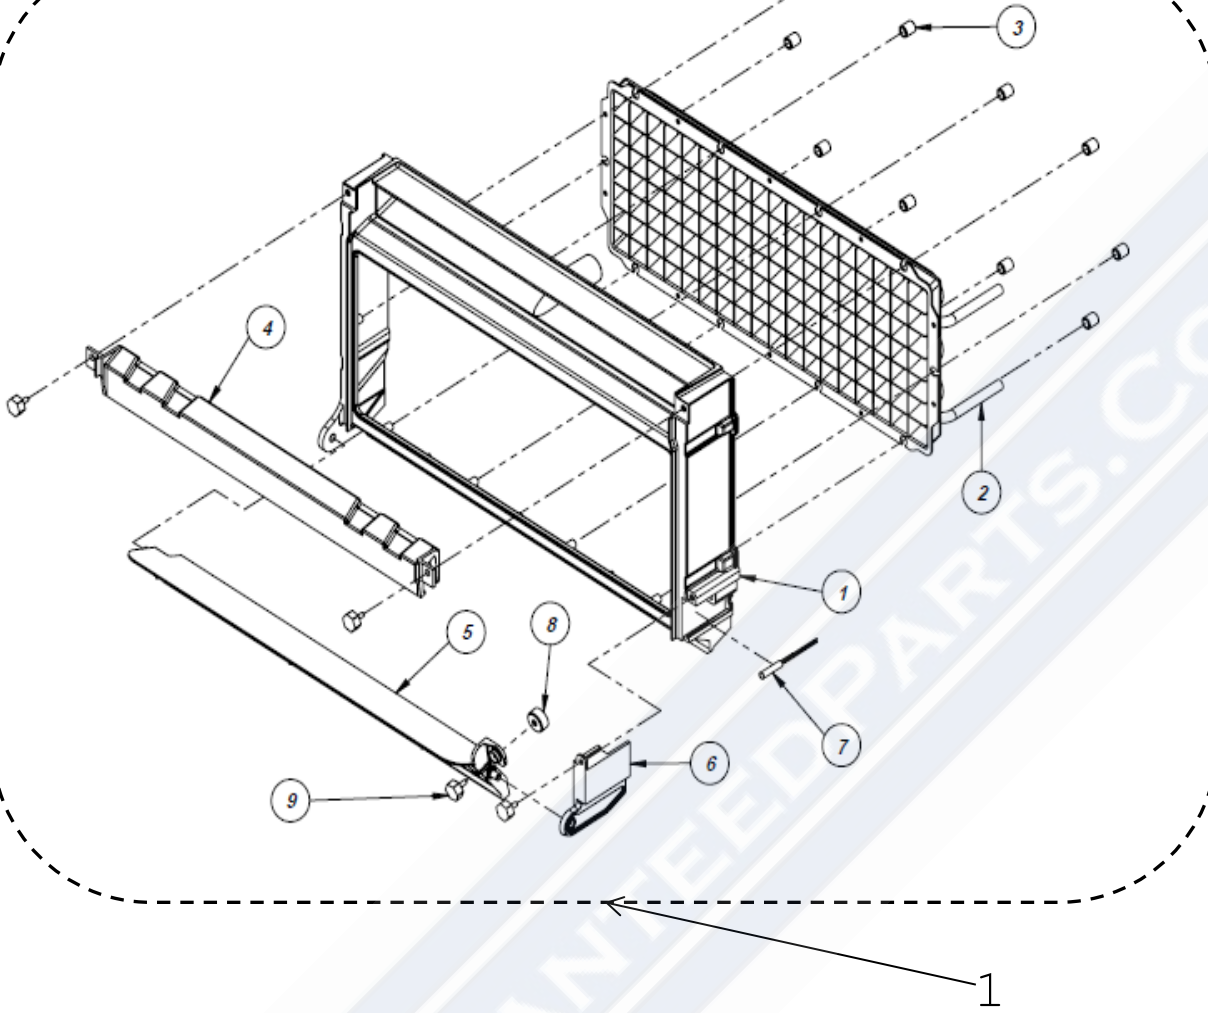

KCU-180-AH

DOOR-FRAME-ASSEMBLY

NO	ITEMS	CODE			
1	DOOR FRAME	391014700			
2	DOOR RAIL FARAM L	391014800			
3	DOOR RAIL FARAM R	391014900			
4	DOOR BRACKET L	317163600			
5	DOOR BRACKET R	317163700			
6	DOOR STOPPER	303031500			
7	FRAME DISPLAY	341013700			
8	COVER DISPLAY	341013600			
9	DISPLAY PCB SEAL	229027900			
10	DISPLAY PCB ASSY	415001200			
11	FOAM PE	306037600			
12	DOOR FRAME ASSY	447011700			

KCU-180-AH

EVAPORATOR BASE FRAME ASSEMBLY

NO	ITEMS	CODE			
1	EVAP BASE FRAME ASSY	447012000			
2	EVAPORATOR PLATING ASSY (HALF)	409035700			
3	BUSHING	310004301			
4	WATER DISTRIBUTION COVER	325113100			
5	ICE DAMPER	341013200			
6	EVAP SIDE DAMPER MOUNT	317162100			
7	ASSY SENSOR MAGNET	701002000			
8	N/A				
9	HAND SCREW	210804501			
10	EVAPORATOR ASSY (HALF)	-			