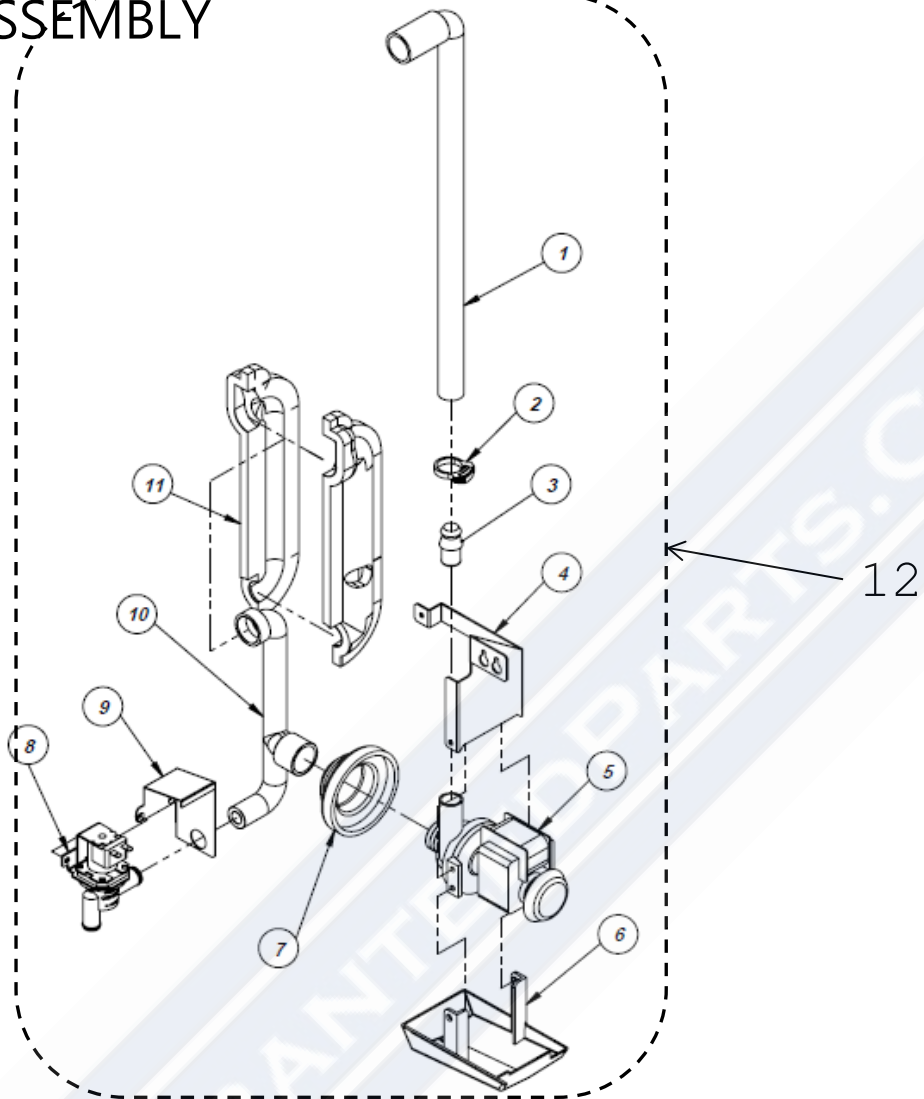

KCU-180-AH

WATER ASSEMBLY

NO	ITEMS	CODE			
1	HOSE PUMP OUT	229028300			
2	CLAMP HOSE	229008100			
3	REDUCER CAP	319009000			
4	PUMP MOTOR BRACKET	317164200			
5	WATER PUMP	353019001			
6	DRAIN SINK	341013800			
7	FOAM PE (PUMP MOTOR)	306016300			
8	DRAIN VALVE ASSY	417019700			
9	DRAIN VALVE BRACKET	317176600			
10	HOSE PUMP IN	229028400			
11	FOAM PE (HOSE PUMP IN)	306039000			
12	WATER ASSY	-