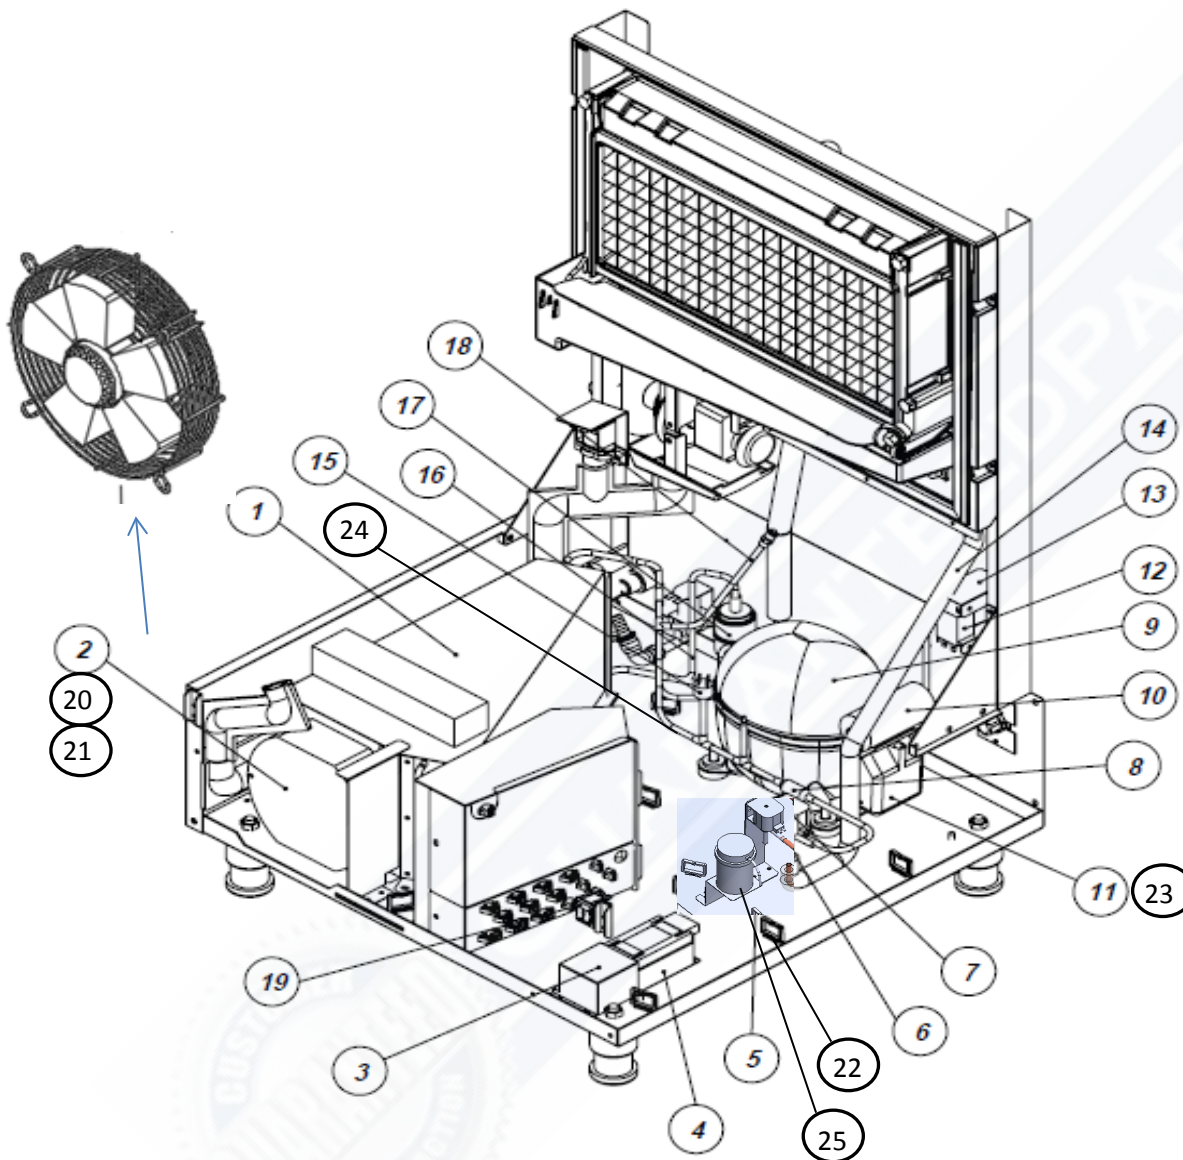

KCU-250-AH (230V/50Hz)

[FRAME ASSY]

NO	ITEMS
1	BASE PLATE BASE
2	BASE PLATE L
3	BASE PLATE R
4	BRACKET L
5	BRACKET R
6	BACK INNER PANEL (120VADHS)
7	LEVELLING FOOT
8	FOOR RUBBER

KCU-250-AH (230V/50Hz)

[REFRIGERATION COMPARTMENT ASSY -1]

NO	ITEMS
1	CONDENSER ASSY
2	AXIAL FAN
3	NOISE FILTER GUARD
4	NOISE FILTER
5	BRACKET HOT GAS VALVE
6	SOLENOID VALVEL BODY
7	ASSY SOLENOID VALVE COIL
8	STRAINER HOT GAS
9	COMP.
10	CAPACITOR(START)
11	START RELAY
12	PRESSURE S/W
13	BRACKET PRESSURE SWITCH
14	HOT GAS PIPE ASSY
15	ASSY HIGH PRESSURE S/W
16	COND OUT PIPE
17	FILTER DRYER
18	CHARGE NIPPLE ASSY
19	3L S/W MAIN
20	FAN NET (GRILL)
21	SCREW MACHINE
22	WIRE SADDLE
23	OLP
24	DISCHARGE PIPE ASSY
25	CAPACITOR(RUN)