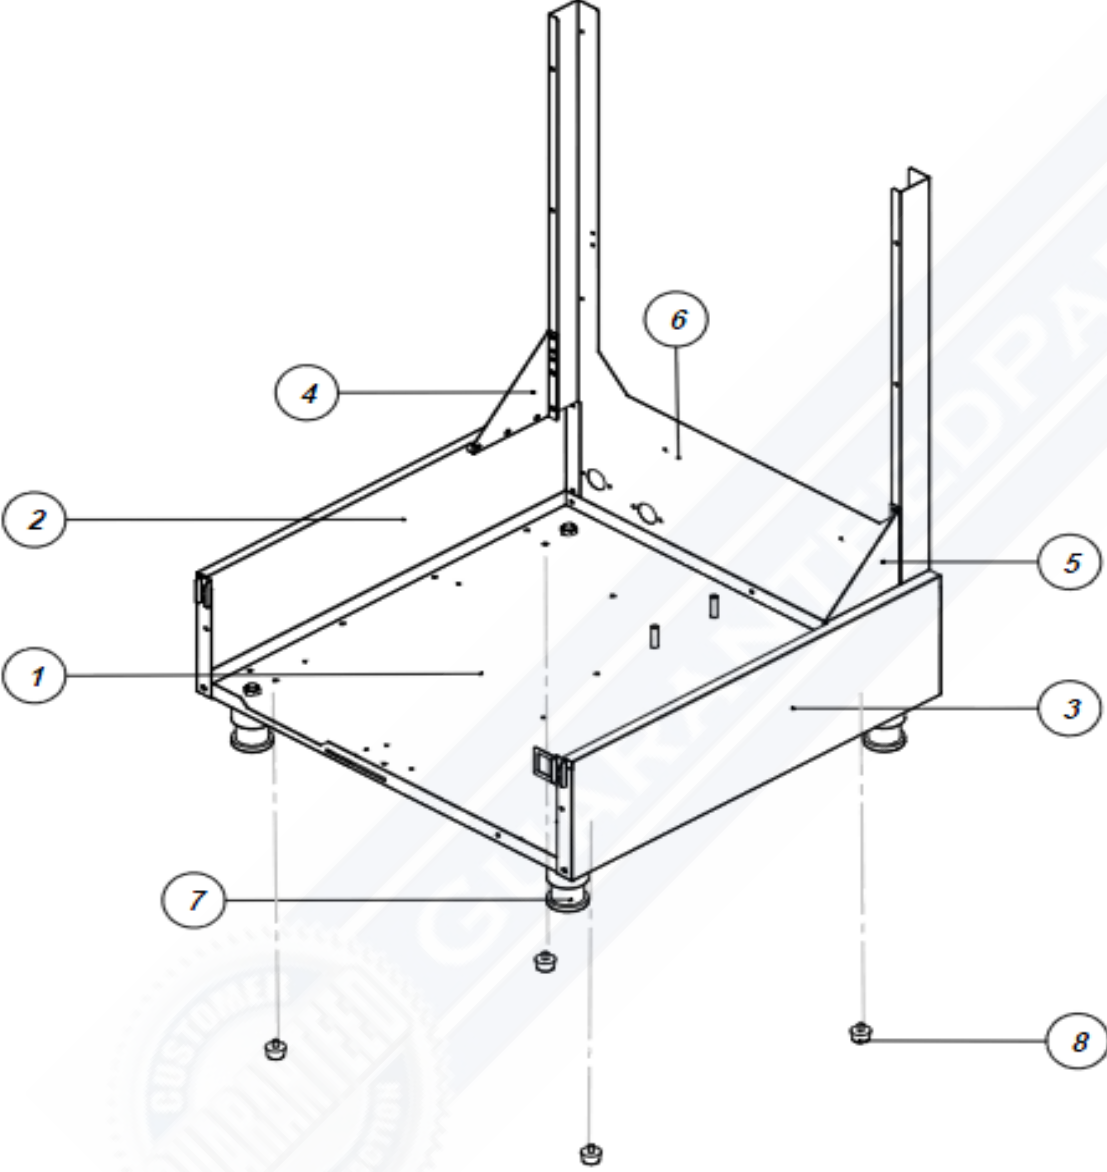

KCU-250-AH (230V/50Hz)

[FRAME ASSY]

NO	ITEMS
1	BASE PLATE BASE
2	BASE PLATE L
3	BASE PLATE R
4	BRACKET L
5	BRACKET R
6	BACK INNER PANEL (120VADHS)
7	LEVELLING FOOT
8	FOOR RUBBER