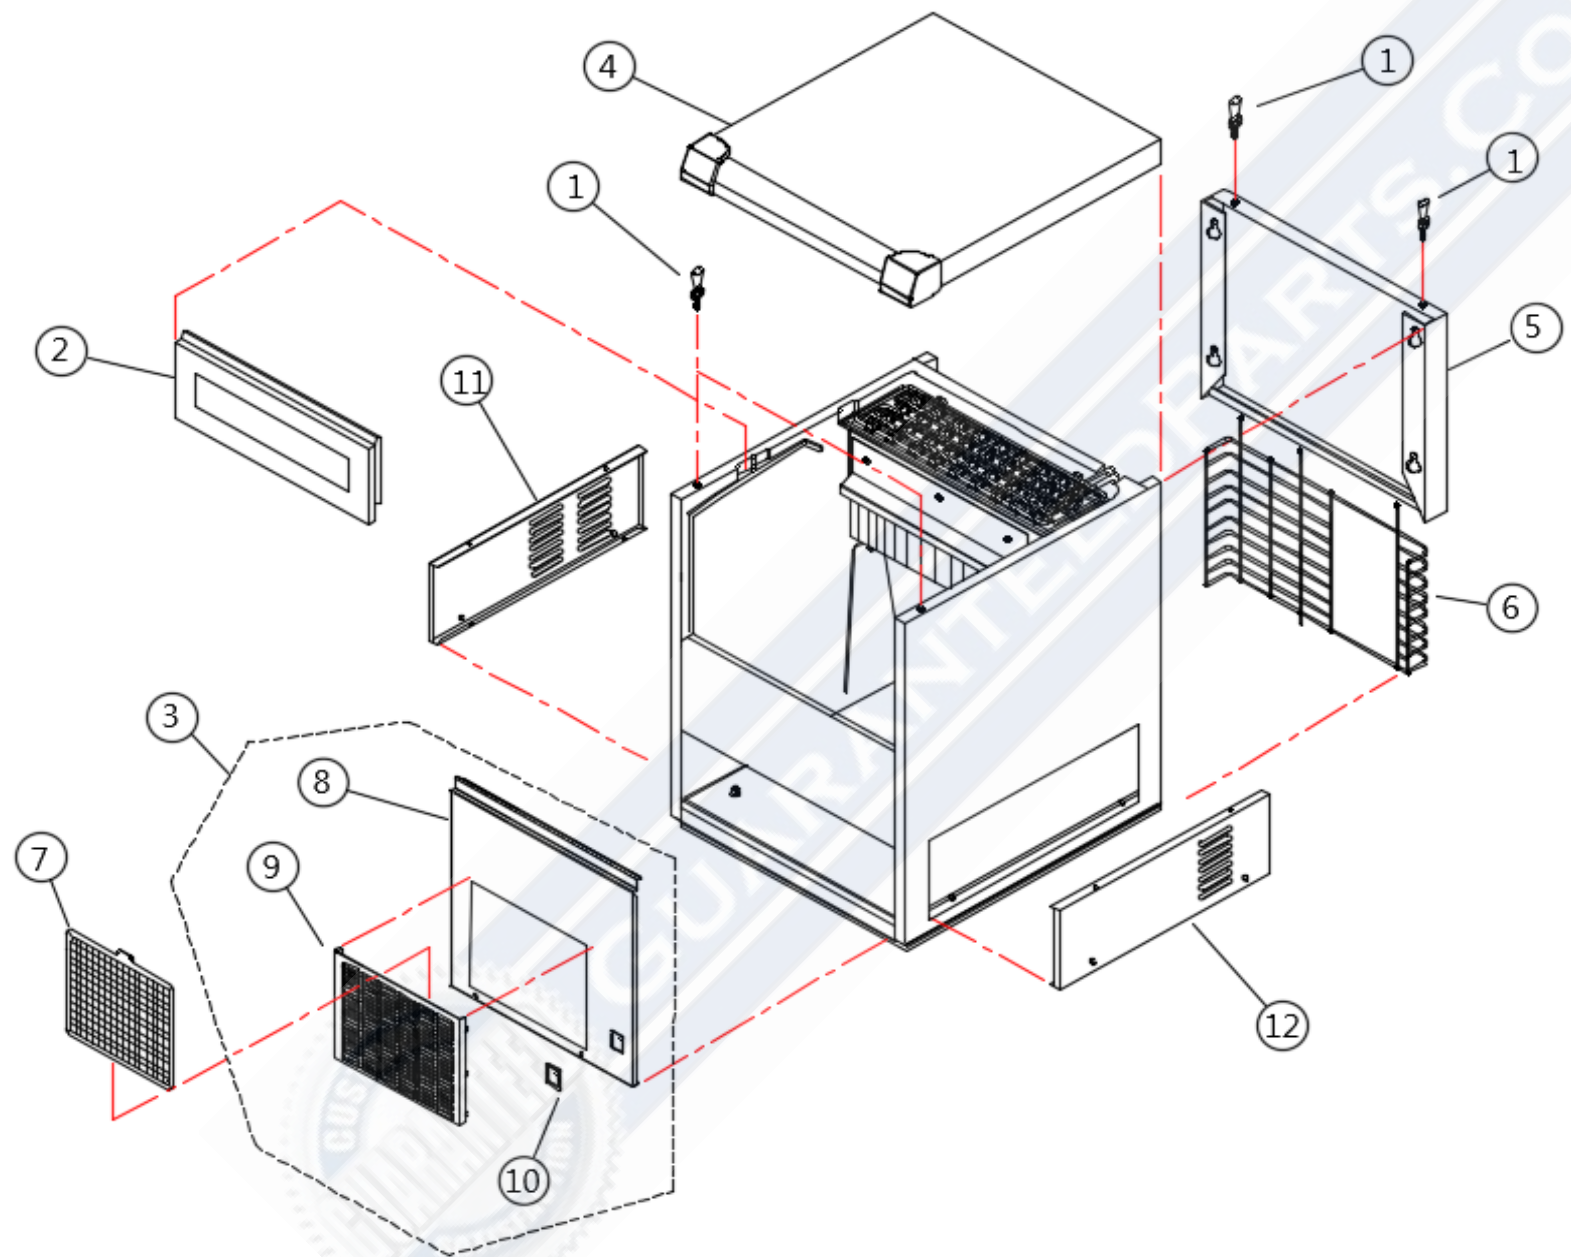

KCU-80-AB_230V/50Hz

[OUT CASE ASSY]

NO	ITEMS
1	FIX BOLT
2	ASSY TOTAL DOOR
3	FRONT PANEL ASSY
4	ASSY TOP COVER
5	BACK COVER
6	CONDENSER PROTEC
7	FILTER
8	FRONT PANEL
9	BRACKET FILTER
10	SWITCH GROMMET
11	COVER OUT CASE (L)
12	COVER OUT CASE (R)