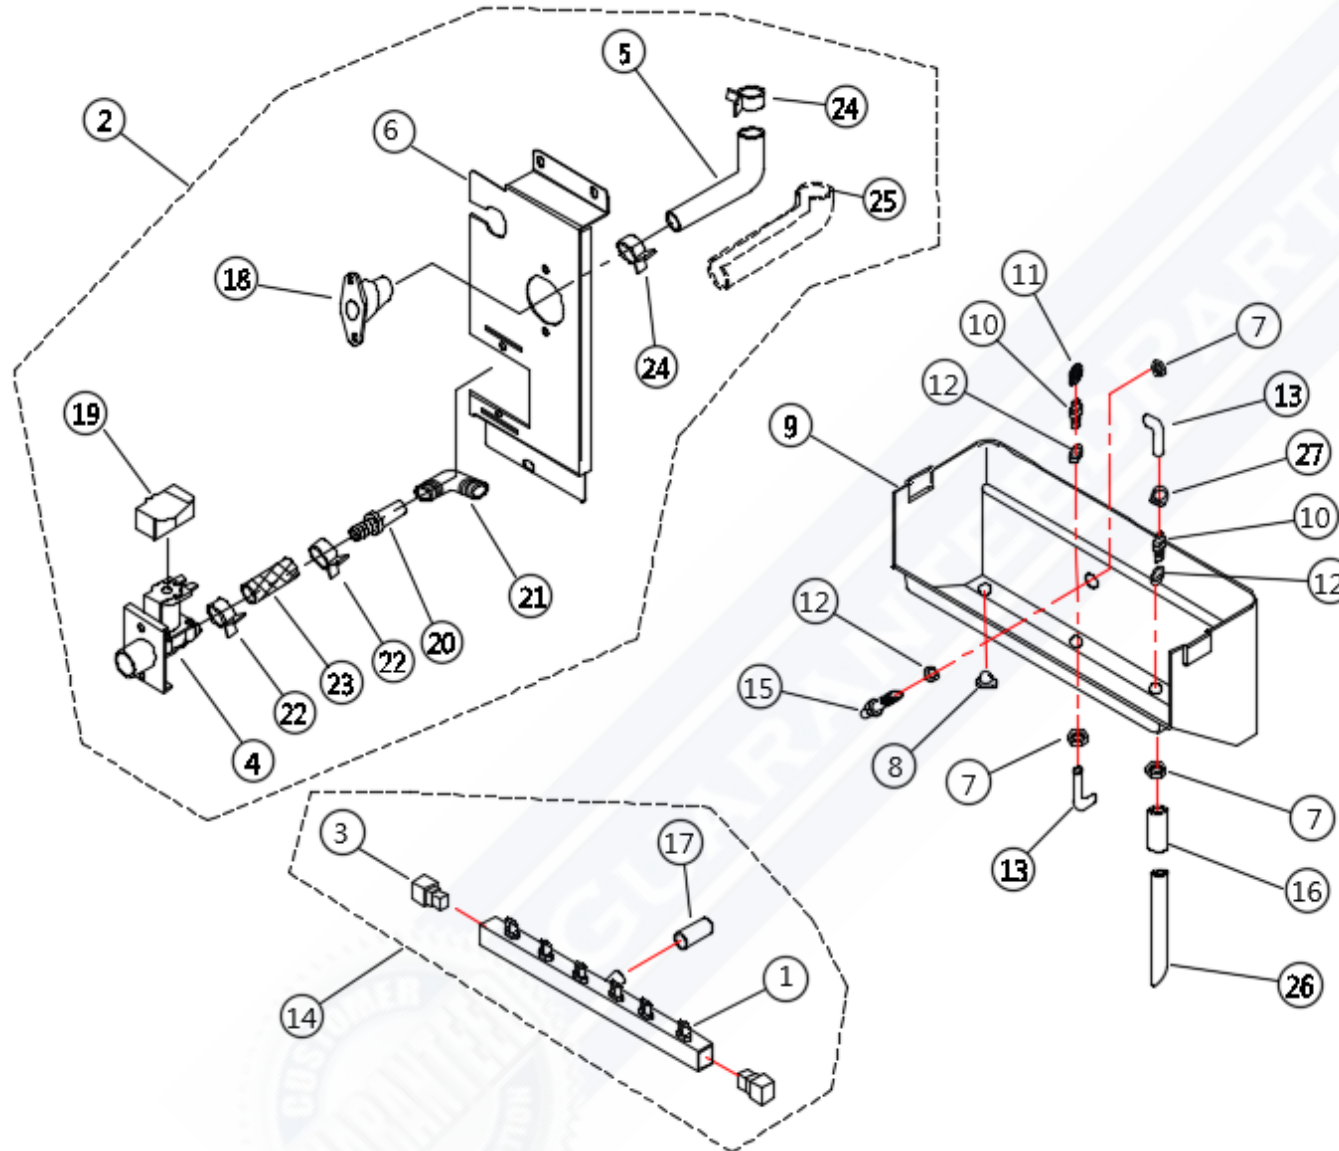

KCU-80-AB

[WATER IN/OUT ASSY]

NO	ITEMS	CODE
1	NOZZLE FRAME	348008100
2	ASSY WATER IN/DRAIN-NPT	468014830
3	COVER NOZZLE	303022200
4	WATER INLET VALVE	340028700
5	HOSE PUMP OUT	229012100
6	BRACKET-WATER 035	301138600
7	VESSEL NUT	215007500
8	PACKING DOWN	303022000
9	WATER-THROUGH	604001001
10	STRAINER VESSEL BOLT	214011900
11	STRAINER	605001101
12	PACKING-NIPPLE	303005501
13	ELBOW HOSE	229012300
14	ASSY NOZZLE TOTAL	466003600
15	BOLT VESSEL IN/OUT	214015500
16	HOSE DRAIN NIPPLE	229005600
17	HOSE DRAIN NIPPLE	229005600
18	SOCKET	215013400
19	WATER VALVE CAP	319007900
20	TUBE TO HOSE STEM	398014200
21	EQUAL ELBOW	398012000
22	BAND SPRING 15	203003800
23	BRAIDED SILICONE HOSE	229027800
24	BAND SPRING 23	203002200
25	FOAM PE (PUMP OUT)	306016200
26	PIPE	325011400
27	CLAMP HOSE	229008100