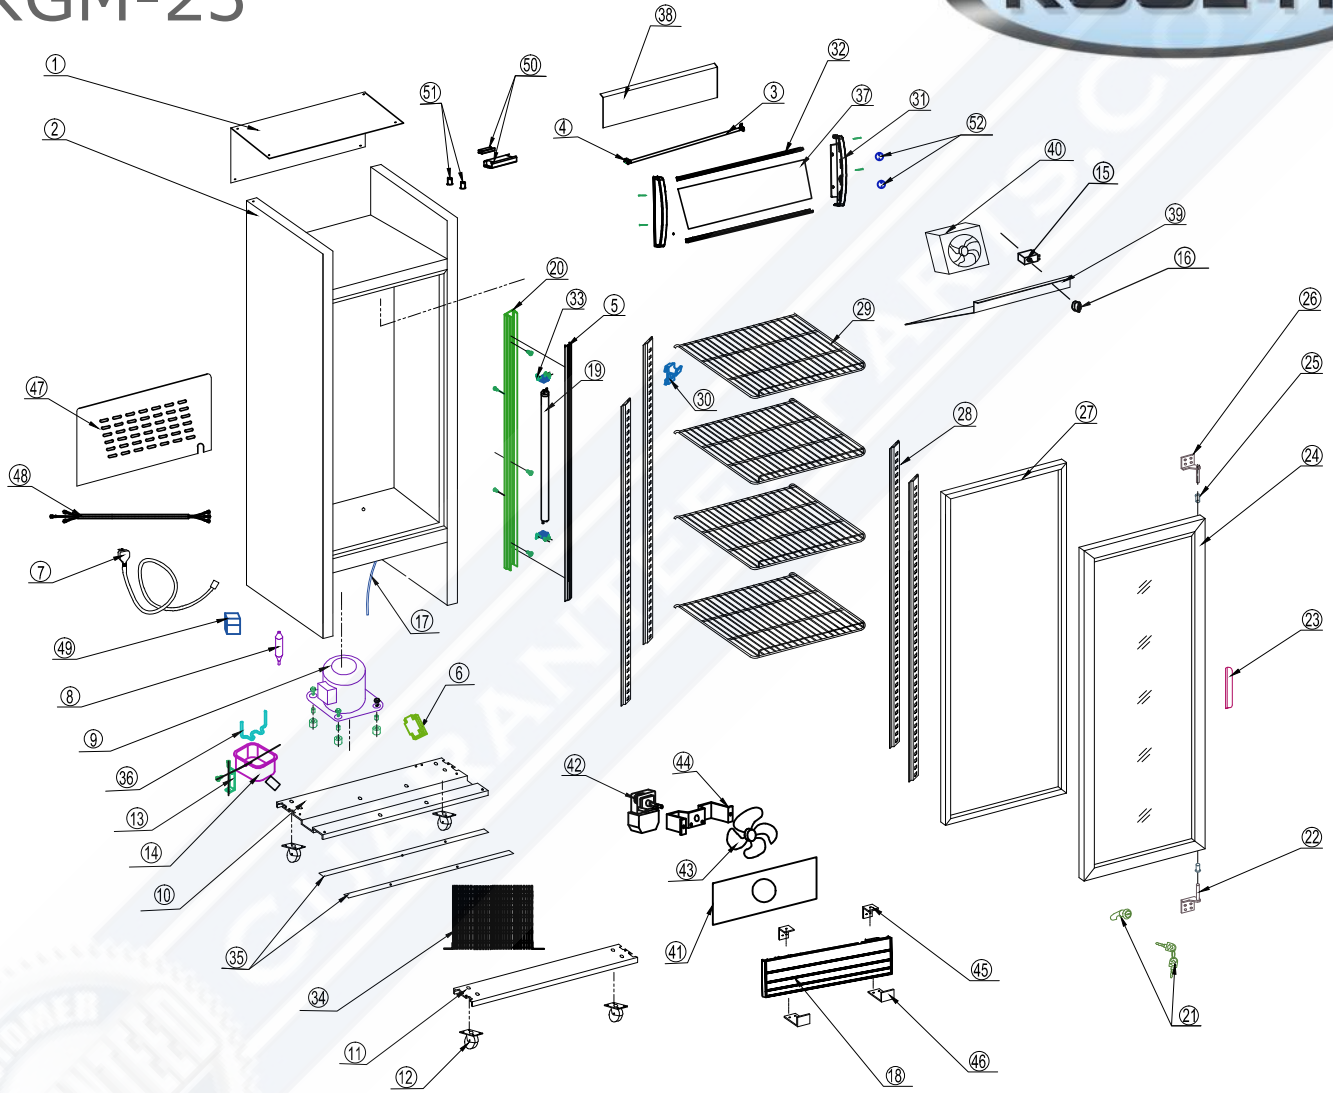

KGM-23

LABEL NO. (EXPLODED VIEW)	MVP ITEM NO.	MVP ITEM NO. DESCRIPTION
1	1132347A	Back cover
2	1132375	Cabinet
3	1131833	Lamp for top cover(LED)
4		Canopy
5	1132378	Top light cover
6	1137609	Vertical board for canopy
7	1131353	Switch for LED light
8	1132365	Aluminum evaporator
9	1131338	Evaporator fan motor
10	1131359	Support for evaporator fan motor
11	1131341	Fan blade
12	1132379	Fan board
13	1132374	temperature controler's cord
14	1131841	Power Cord
15	1130059	Lightpipe socket
16	1131829	Inner lamp
17	1131812	Lightpipe cover
18	1132366	Muffler
19	1131814	Rear miiddle support
20	1137553	K-clip
21	1131864	Drain tube
22	1132329	Shelf
23	1130017	K-support
24	1132327	Door Gasket
25	1131324	Upper Hinge
26	1131323	Door Axis Sleeve
27	1132377	Glass Door
28	1131321	Door Handle
29	1132322	Lower Hinge
30	1131319	Key & Lock
31	1130044	Filter Drier
32	1132309A	Compressor(110V/60Hz)
33	1130736	Support for the power supply
34	1132334	Condenser
35	1137558	Fan motor supporter for condenser
36	1131340	Condenser fan motor
37	1132376	Front grill
38	1130009B	temperature controler
39	1130024L	Caster(without break)
40	1131820	Lower support
41	1130024	Caster(without break)
42	1130021	Water Tray
43	1132336	Venting tube
44	1132380	Line set
45	1131345	Power cord clip