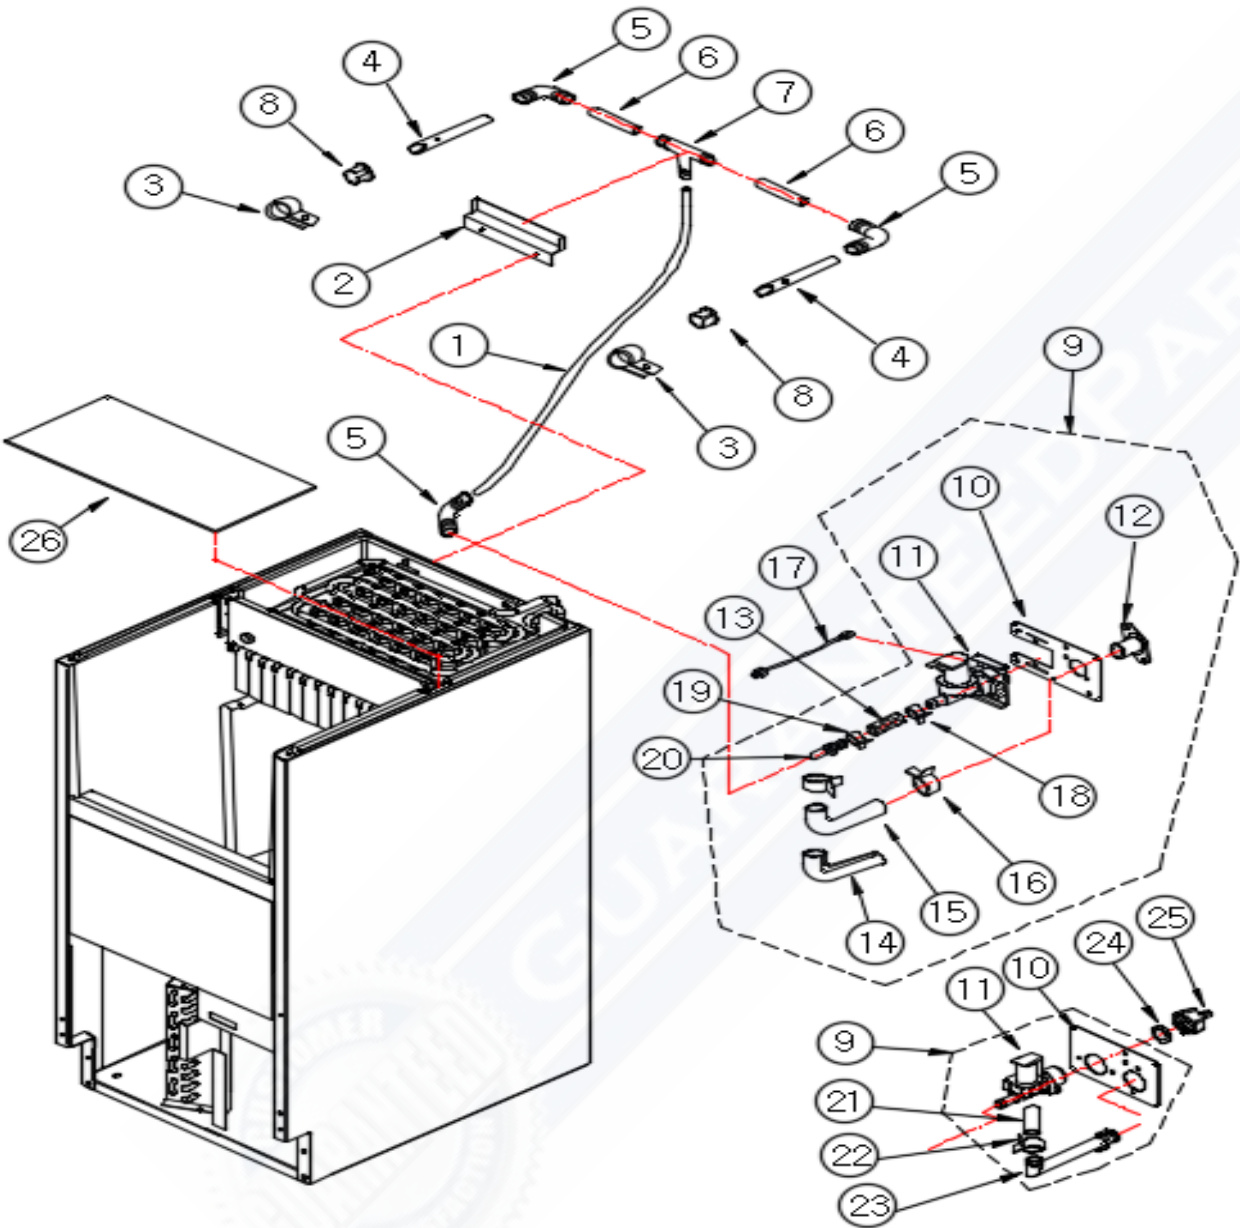

KOU-70-AB

[CYCLE ASSY]

NO	ITEMS	CODE
1	EVAPORATOR PLATING ASSY	409034402
2	SUCTION ASSY	433043400
3	HOT GAS PIPE	325135300
4	SOLENOID VALVE BODY	340014100
5	SOLENOID VALVE COIL	340028500
6	DISCHARGE PIPE ASSY	433043500
7	CONDENSER ASSY	411031600
8	COND OUT PIPE	325135100
9	FILTER DRYER	372001600
10	DISTRIBUTE SUCTION	335000301
11	AXIAL FAN MOTOR	353033800
12	-	-
13	-	-
14	-	-
15	BASE PLATE	318036500
16	-	-
17	START CAPACITOR	659018200
18	-	-
19	BKT POWER CORD	443038800
20	-	-
21	CHARGE NIPPLE ASSY-200	459001400
22	ASSY COMP	401007300
23	OLP	658011000
24	START-REALY	357019000
25	-	-
26	BKT COND FRONT	443038901
27	FOAM COND TOP	306019300
28	EVA SENSOR (N)	655007200

KOU-70-AB

[ASSY WATER IN / OUT]

NO	ITEMS	CODE
1	PE TUBE(O.D 3/8")	229013500
2	BRACKET WATER IN	301070800
3	CLAMP(6N)	227000800
4	WATER OUT HOSE	610018300
5	EQUAL ELBOW	398012000
6	WATER OUT HOSE ONE	610020000
7	EQUAL TEE(3/8")	398011800
8	GROMMET BUSHING	232003800
9	ASSY WATER IN/DRAIN	468020100
10	BRACKET WATER	301167200
11	WATER INLET VALVE	340028700
12	SOCKET	215013400
13	BRAIDED SILICONE HOSE	229027800
14	FOAM PE (PUMP OUT)	306016200
15	HOSE PUMP OUT	229012100
16	BAND SPRING 23	203002200
17	HARNES WATER	377045600
18	BAND SPRING 18	203003900
19	BAND SPRING 15	203003800
20	TUBE TO HOSE STEM	398014200
21	-	-
22	-	-
23	-	-
24	-	-
25	-	-
26	COVER EVA SHEET	317090900