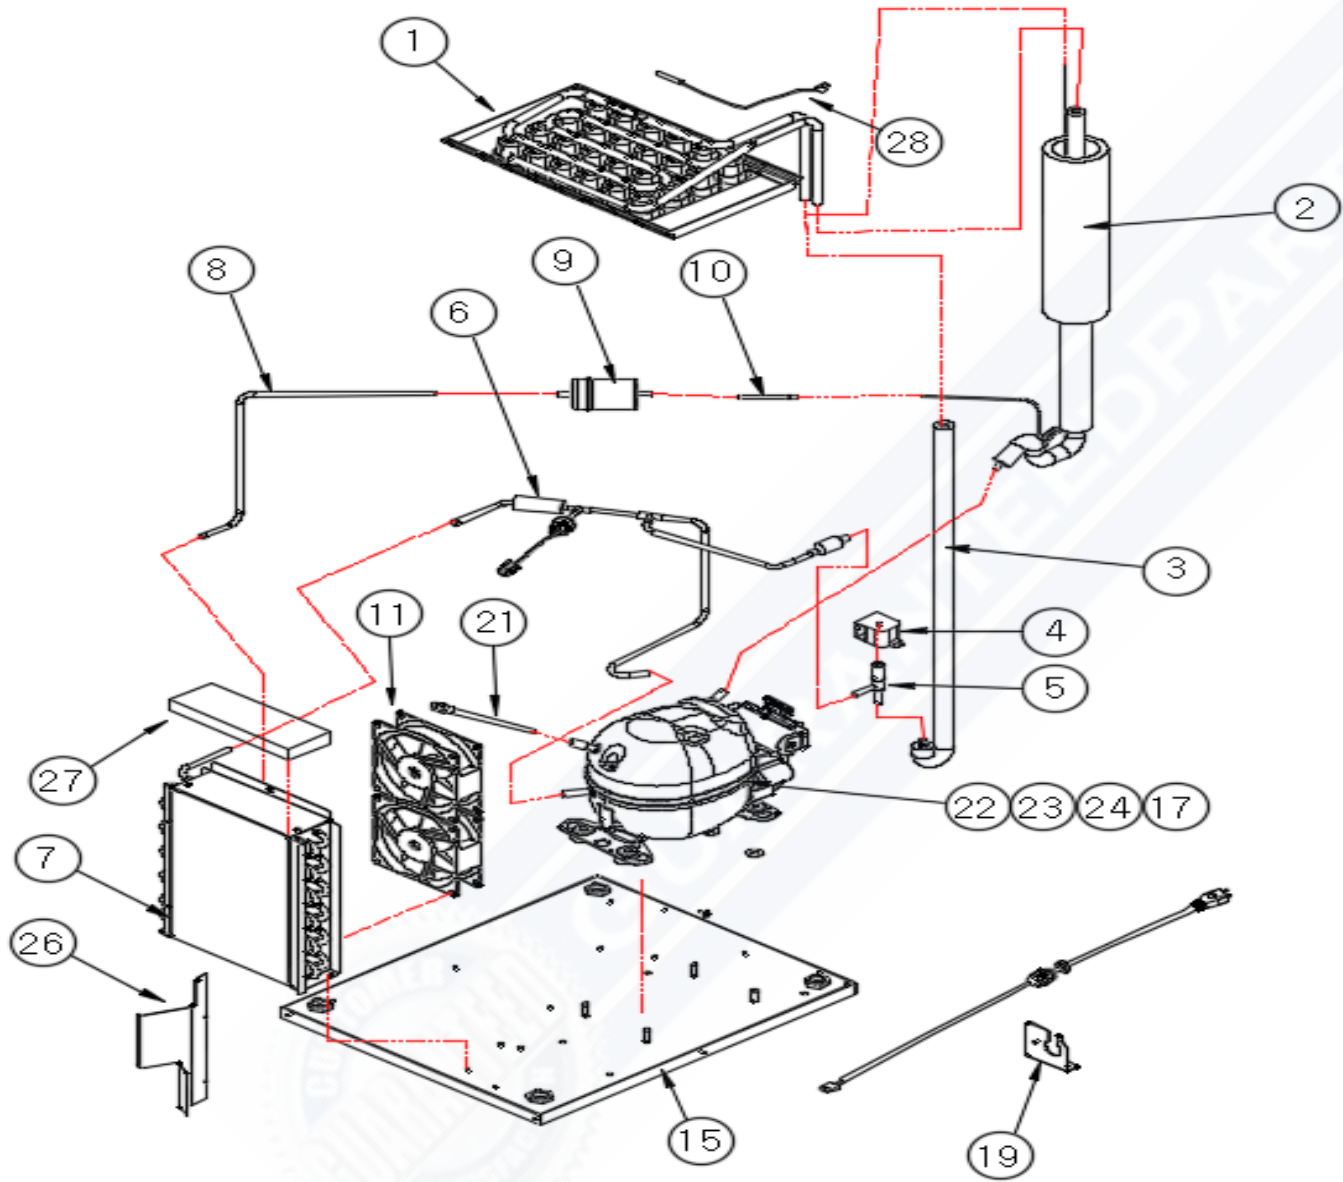

KOU-70-AB

[CYCLE ASSY]

NO	ITEMS	CODE
1	EVAPORATOR PLATING ASSY	409034402
2	SUCTION ASSY	433043400
3	HOT GAS PIPE	325135300
4	SOLENOID VALVE BODY	340014100
5	SOLENOID VALVE COIL	340028500
6	DISCHARGE PIPE ASSY	433043500
7	CONDENSER ASSY	411031600
8	COND OUT PIPE	325135100
9	FILTER DRYER	372001600
10	DISTRIBUTE SUCTION	335000301
11	AXIAL FAN MOTOR	353033800
12	-	-
13	-	-
14	-	-
15	BASE PLATE	318036500
16	-	-
17	START CAPACITOR	659018200
18	-	-
19	BKT POWER CORD	443038800
20	-	-
21	CHARGE NIPPLE ASSY-200	459001400
22	ASSY COMP	401007300
23	OLP	658011000
24	START-REALY	357019000
25	-	-
26	BKT COND FRONT	443038901
27	FOAM COND TOP	306019300
28	EVA SENSOR (N)	655007200

KOU-70-AB

[ASSY WATER IN / OUT]

NO	ITEMS	CODE
1	PE TUBE(O.D 3/8")	229013500
2	BRACKET WATER IN	301070800
3	CLAMP(6N)	227000800
4	WATER OUT HOSE	610018300
5	EQUAL ELBOW	398012000
6	WATER OUT HOSE ONE	610020000
7	EQUAL TEE(3/8")	398011800
8	GROMMET BUSHING	232003800
9	ASSY WATER IN/DRAIN	468020100
10	BRACKET WATER	301167200
11	WATER INLET VALVE	340028700
12	SOCKET	215013400
13	BRAIDED SILICONE HOSE	229027800
14	FOAM PE (PUMP OUT)	306016200
15	HOSE PUMP OUT	229012100
16	BAND SPRING 23	203002200
17	HARNES WATER	377045600
18	BAND SPRING 18	203003900
19	BAND SPRING 15	203003800
20	TUBE TO HOSE STEM	398014200
21	-	-
22	-	-
23	-	-
24	-	-
25	-	-
26	COVER EVA SHEET	317090900