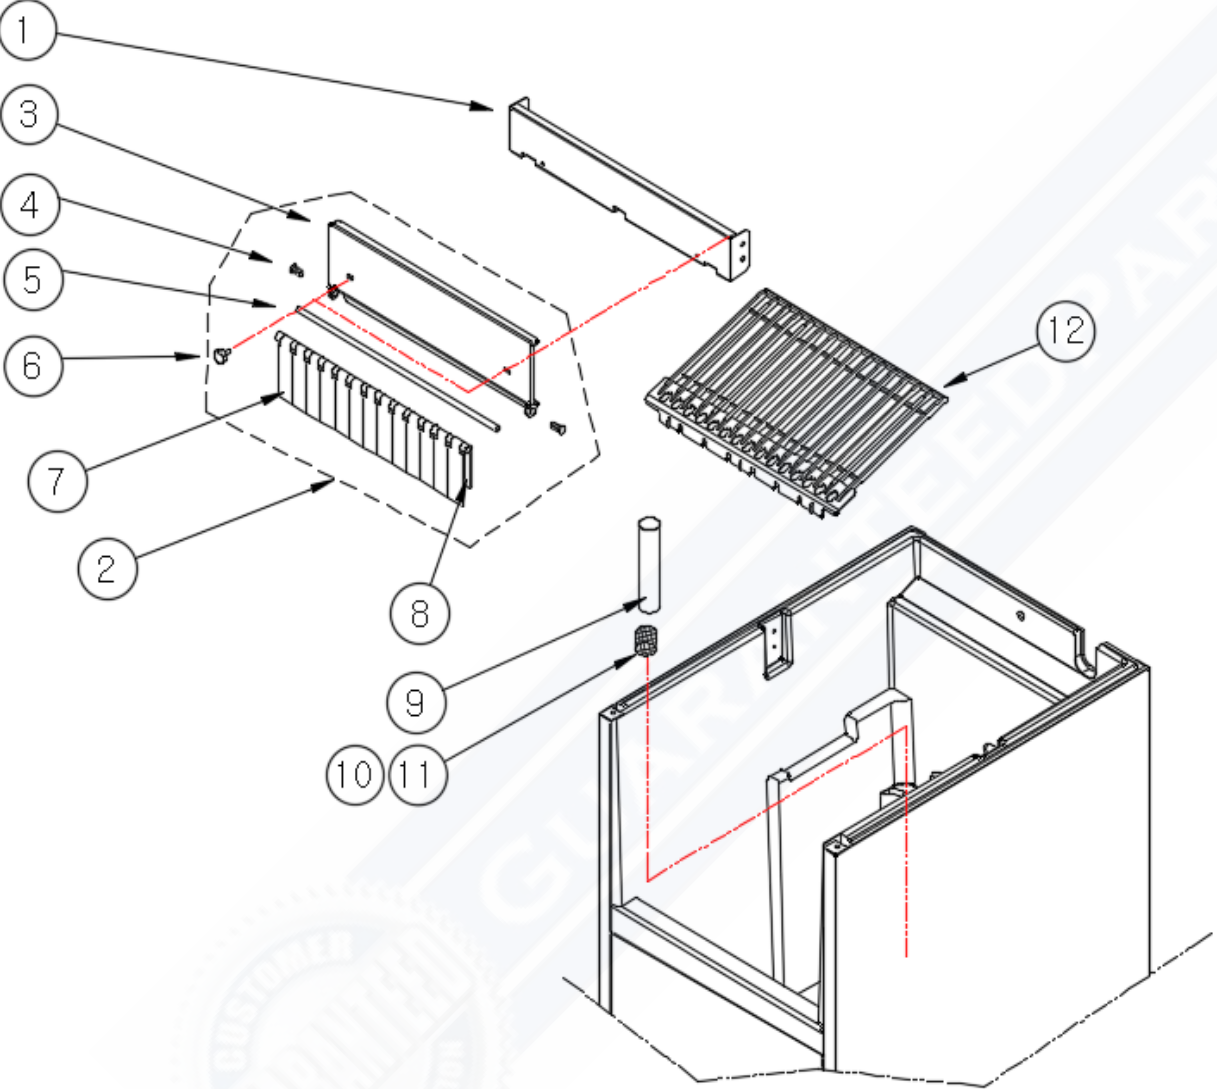

KRU-70-AB (115V 60 Hz)

[OUT CASE ASSY]

NO	ITEMS
1	ASSY TOP COVER
2	PACKING TOP
3	BODY
4	FIXTURE TOP HINGE
5	N/A
6	FIXTURE TOP COVER
7	SCOOP 300
8	SAFETY TC SHAFT
9	DOOR HINGE TOP
10	SUB DOOR-TOWEL
11	FRONT COVER DOWN
12	BOLT STOPPER DOOR
13	STOPPER PIECE
14	DOOR HINGE DOWN
15	LEVELLING FOOT
16	COVER CONDENSER
17	BACK DOWN BASE
18	BACK DOWN COVER
19	BACK COVER
20	ASSY POWER CORD
21	EVA SENSOR SB
22	AIR SENSOR (M)

KRU-70-AB

[ASSY CURTAIN]

NO	ITEMS
1	BRACKET EVA
2	ASSY CURTAIN
3	BRACKET FLOW ICE
4	BUTTON SUPPORT
5	PIN FLOW ICE
6	(+) HAND SCREW
7	FLOW ICE FRONT
8	FLOW ICE BACK
9	VESSEL DRAIN HOSE
10	STRAINER UPPER
11	STRAINER LOWER
12	GUIDE ICE