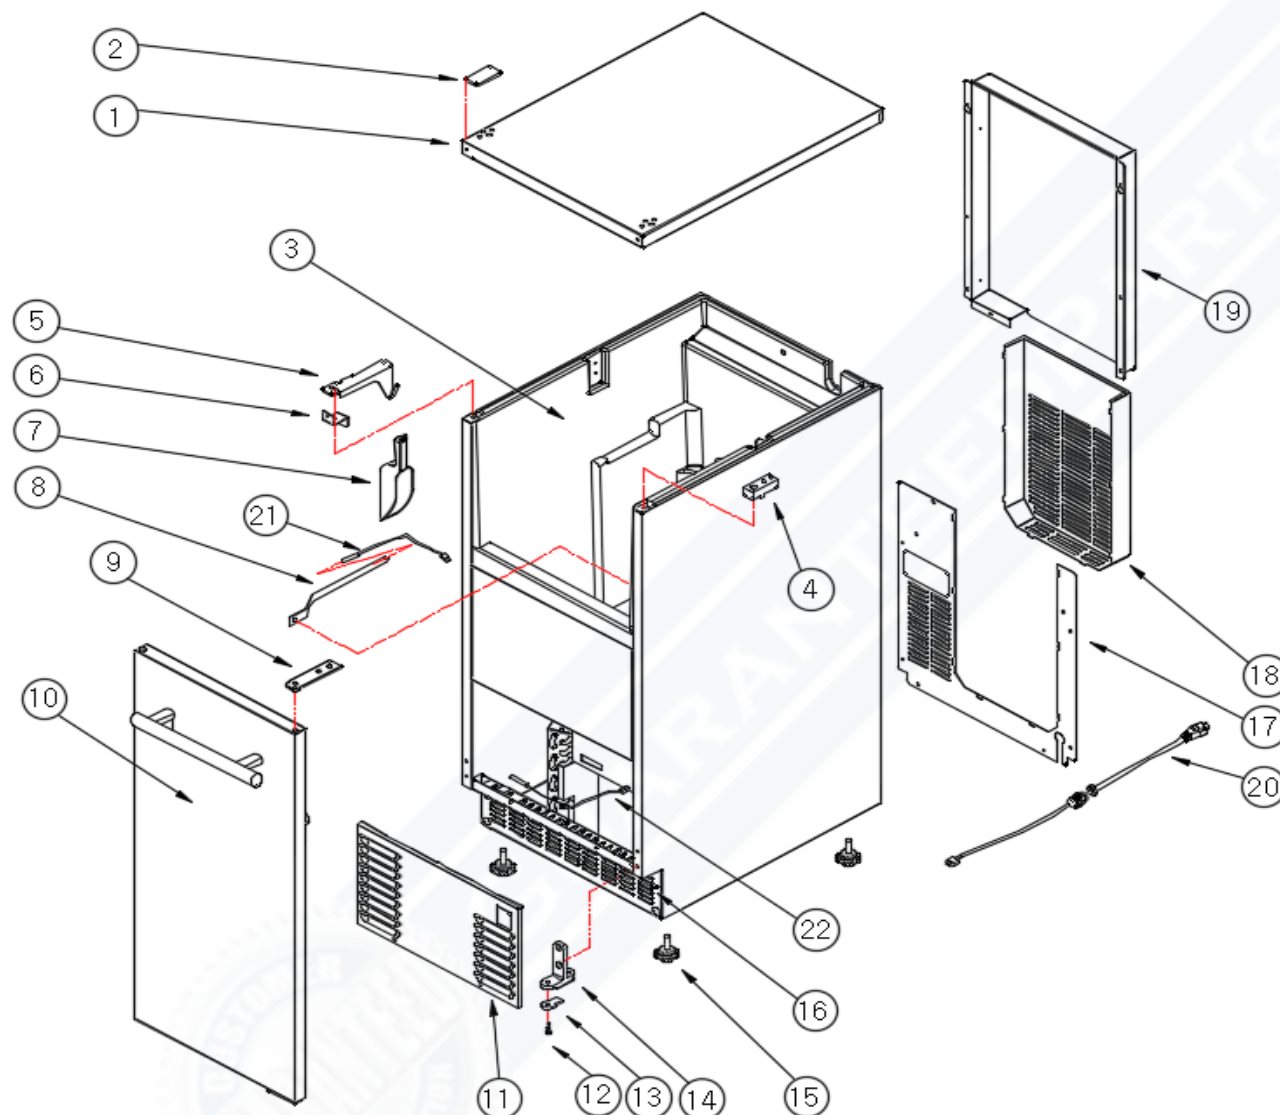

KRU-70-AB (115V 60 Hz)

[OUT CASE ASSY]

NO	ITEMS
1	ASSY TOP COVER
2	PACKING TOP
3	BODY
4	FIXTURE TOP HINGE
5	N/A
6	FIXTURE TOP COVER
7	SCOOP 300
8	SAFETY TC SHAFT
9	DOOR HINGE TOP
10	SUB DOOR-TOWEL
11	FRONT COVER DOWN
12	BOLT STOPPER DOOR
13	STOPPER PIECE
14	DOOR HINGE DOWN
15	LEVELLING FOOT
16	COVER CONDENSER
17	BACK DOWN BASE
18	BACK DOWN COVER
19	BACK COVER
20	ASSY POWER CORD
21	EVA SENSOR SB
22	AIR SENSOR (M)

KRU-70-AB

[ASSY CURTAIN]

NO	ITEMS
1	BRACKET EVA
2	ASSY CURTAIN
3	BRACKET FLOW ICE
4	BUTTON SUPPORT
5	PIN FLOW ICE
6	(+) HAND SCREW
7	FLOW ICE FRONT
8	FLOW ICE BACK
9	VESSEL DRAIN HOSE
10	STRAINER UPPER
11	STRAINER LOWER
12	GUIDE ICE