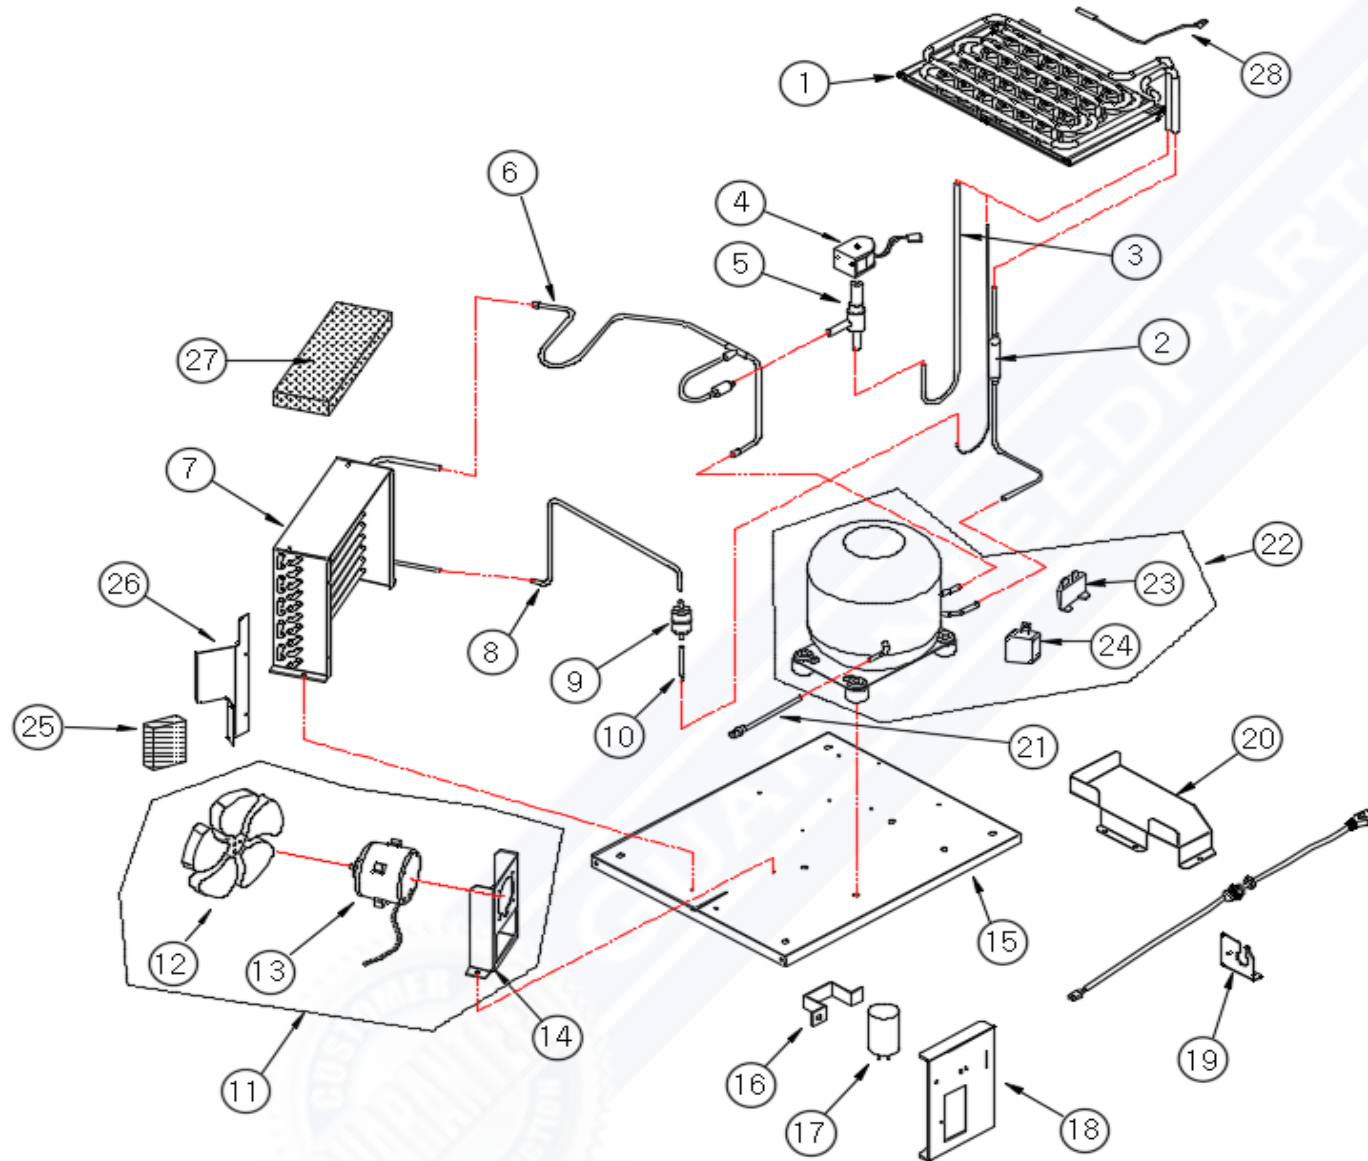

KRU-70-AB (115V 60 Hz)

[OUT CASE ASSY]

NO	ITEMS
1	ASSY TOP COVER
2	PACKING TOP
3	BODY
4	FIXTURE TOP HINGE
5	N/A
6	FIXTURE TOP COVER
7	SCOOP 300
8	SAFETY TC SHAFT
9	DOOR HINGE TOP
10	SUB DOOR-TOWEL
11	FRONT COVER DOWN
12	BOLT STOPPER DOOR
13	STOPPER PIECE
14	DOOR HINGE DOWN
15	LEVELLING FOOT
16	COVER CONDENSER
17	BACK DOWN BASE
18	BACK DOWN COVER
19	BACK COVER
20	ASSY POWER CORD
21	EVA SENSOR SB
22	AIR SENSOR (M)

KRU-70-AB

[ASSY CURTAIN]

NO	ITEMS
1	BRACKET EVA
2	ASSY CURTAIN
3	BRACKET FLOW ICE
4	BUTTON SUPPORT
5	PIN FLOW ICE
6	(+) HAND SCREW
7	FLOW ICE FRONT
8	FLOW ICE BACK
9	VESSEL DRAIN HOSE
10	STRAINER UPPER
11	STRAINER LOWER
12	GUIDE ICE

KRU-70-AB

[CYCLE ASSY]

NO	ITEMS
1	EVAPORATOR PLATING ASSY
2	SUCTION ASSY
3	HOT GASE PIPE
4	SOLENOID VALVE COIL
5	SOLENOID VALVE BODY
6	ASSY DISCHARGE PIPE
7	ASSY CONDENSER
8	COND OUT PIPE
9	FILTER DRYER
10	DISTRIBUTE SUCTION
11	ASSY FAN MOTOR
12	FAN
13	FAN MOTOR
14	BRACKET EURO MOTOR
15	BASE PLATE
16	BAND CAPACITOR
17	RUN CAPACITOR
18	BRACKET-CAPACITOR
19	BKT POWER CORD
20	DRAIN PUMP BASE
21	CHARGE NIPPLE ASSY-200
22	ASSY COMP
23	OLP
24	START-REALY
25	FOAM FRONT
26	BKT COND FRONT
27	FOAM COND TOP
28	EVA SENSOR (N)

KRU-70-AB

[ASSY WATER IN / OUT]

NO	ITEMS
1	PE TUBE(O.D 3/8")
2	BRACKET WATER IN
3	CLAMP(6N)
4	WATER OUT HOSE
5	EQUAL ELBOW
6	WATER OUT HOSE ONE
7	EQUAL TEE(3/8")
8	GROMMET BUSHING
9	ASSY WATER IN
10	BRACKET SOL VALVE
11	WATER VALVE
12	-
13	-
14	-
15	-
16	-
17	HARNESS WATER
18	-
19	-
20	-
21	HOSE CASE DRAIN
22	BAND SPRING 21
23	CONNECT DRAIN HOSE
24	PACKING NIPPLE (L)
25	SOCKET WATER VALVE
26	COVER EVA SHEET