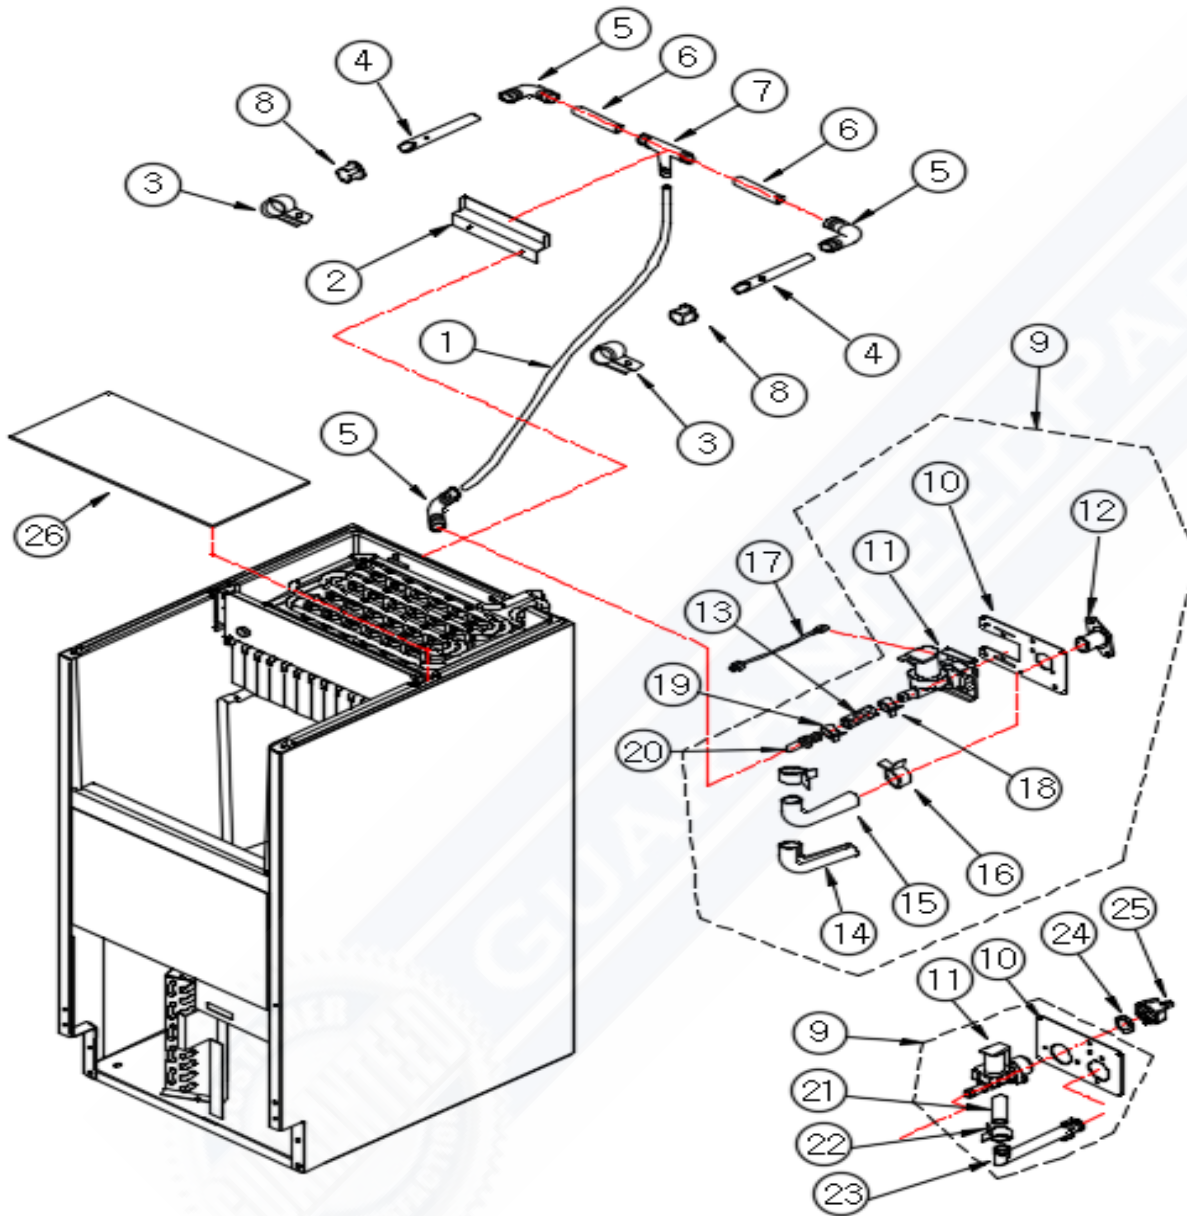

KRU-70-AB (115V 60 Hz)

[OUT CASE ASSY]

NO	ITEMS
1	ASSY TOP COVER
2	PACKING TOP
3	BODY
4	FIXTURE TOP HINGE
5	N/A
6	FIXTURE TOP COVER
7	SCOOP 300
8	SAFETY TC SHAFT
9	DOOR HINGE TOP
10	SUB DOOR-TOWEL
11	FRONT COVER DOWN
12	BOLT STOPPER DOOR
13	STOPPER PIECE
14	DOOR HINGE DOWN
15	LEVELLING FOOT
16	COVER CONDENSER
17	BACK DOWN BASE
18	BACK DOWN COVER
19	BACK COVER
20	ASSY POWER CORD
21	EVA SENSOR SB
22	AIR SENSOR (M)

KRU-70-AB

[ASSY CURTAIN]

NO	ITEMS
1	BRACKET EVA
2	ASSY CURTAIN
3	BRACKET FLOW ICE
4	BUTTON SUPPORT
5	PIN FLOW ICE
6	(+) HAND SCREW
7	FLOW ICE FRONT
8	FLOW ICE BACK
9	VESSEL DRAIN HOSE
10	STRAINER UPPER
11	STRAINER LOWER
12	GUIDE ICE

KRU-70-AB

[CYCLE ASSY]

NO	ITEMS
1	EVAPORATOR PLATING ASSY
2	SUCTION ASSY
3	HOT GASE PIPE
4	SOLENOID VALVE COIL
5	SOLENOID VALVE BODY
6	ASSY DISCHARGE PIPE
7	ASSY CONDENSER
8	COND OUT PIPE
9	FILTER DRYER
10	DISTRIBUTE SUCTION
11	ASSY FAN MOTOR
12	FAN
13	FAN MOTOR
14	BRACKET EURO MOTOR
15	BASE PLATE
16	BAND CAPACITOR
17	RUN CAPACITOR
18	BRACKET-CAPACITOR
19	BKT POWER CORD
20	DRAIN PUMP BASE
21	CHARGE NIPPLE ASSY-200
22	ASSY COMP
23	OLP
24	START-REALY
25	FOAM FRONT
26	BKT COND FRONT
27	FOAM COND TOP
28	EVA SENSOR (N)

KRU-70-AB

[ASSY WATER IN / OUT]

NO	ITEMS
1	PE TUBE(O.D 3/8")
2	BRACKET WATER IN
3	CLAMP(6N)
4	WATER OUT HOSE
5	EQUAL ELBOW
6	WATER OUT HOSE ONE
7	EQUAL TEE(3/8")
8	GROMMET BUSHING
9	ASSY WATER IN
10	BRACKET SOL VALVE
11	WATER VALVE
12	-
13	-
14	-
15	-
16	-
17	HARNESS WATER
18	-
19	-
20	-
21	HOSE CASE DRAIN
22	BAND SPRING 21
23	CONNECT DRAIN HOSE
24	PACKING NIPPLE (L)
25	SOCKET WATER VALVE
26	COVER EVA SHEET