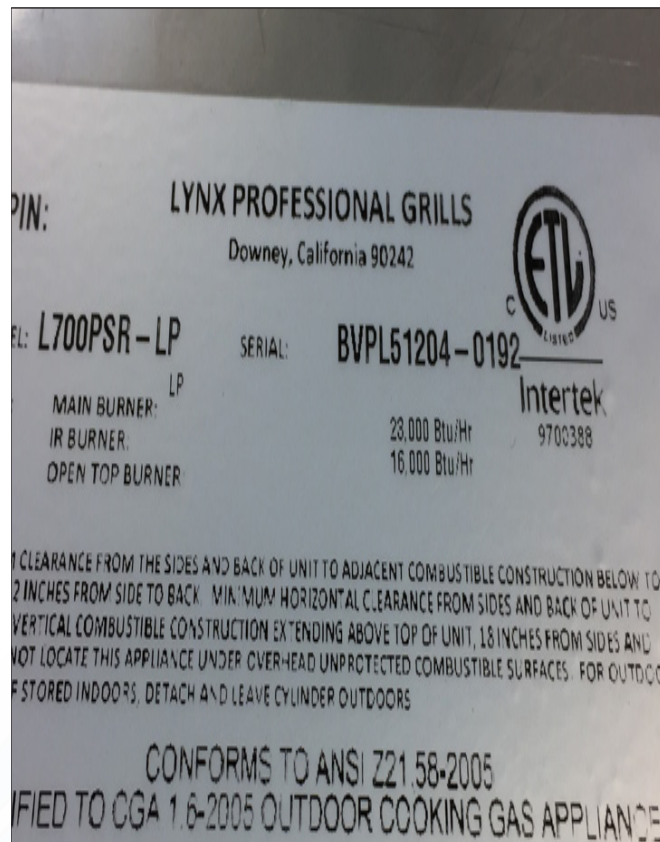

The rating plate is located in one or more of the following places:

1. Attached to the underside of the drip tray
2. On the heat shield behind the front panel

The Rating plate lists serial numbers, model numbers and gas type. This one is underneath the drip tray.