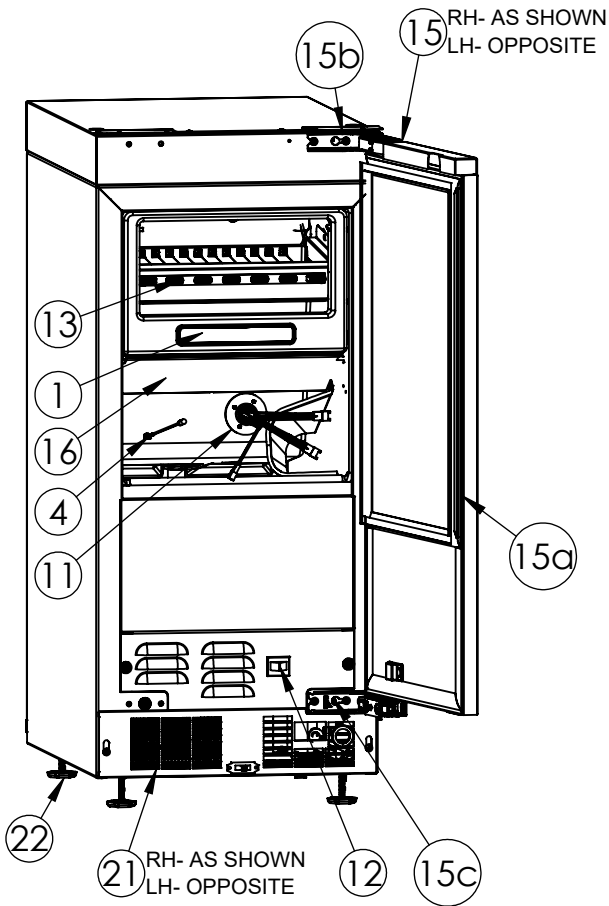

# Service Parts List

marvelrefrigeration.com  
800-223-3900

MP15CPP3LP2/MP15CPP3RP2		
Item	Description	Marvel P/N
1	Display	S41050602-NLKX
2	Main Board	42249330
3	Condensator Sensor	S41050609
4	Bin Sensor	S41050612
5	Embraco Compressor	42242580
6	Evaporator and Heat Exchanger	42249569
7	Condenser	S41013912
8	Hot Gas Valve	42249497
9	Condenser Fan Motor	42248161
10	Condenser Fan Blade	42248160
11	Amber/White/Blue LED Light	42249489
12	Black Rocker Light Switch	42246922
13	Grid Cutter	42249542
14	Grid Cutter Transformer	S41050610
15	LH Overlay Door RH Overlay Door 15a. Black Gasket: 42249013 15b. Upper Artic Hinge: S41013108-LH(LH) Or S41013108-RH(RH) 15c. Lower Artic Hinge: S41013197-LH(LH) Or S41013197-RH(RH)	42249647 42249646
16	Ice Deflector	S41012776-BLK
17	Water Supply Valve	S41014084
18	Circulation Pump	42242980
19	Drain Valve	42249456
20	Drain Pump	42249509
21	LH SS Grille RH SS Grille	42249681 42249682
22	Leveling Legs(4)	42243808
23	Power Cord	S41010606