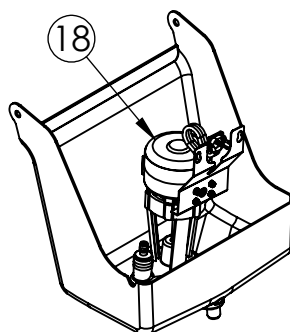

# Service Parts List

marvelrefrigeration.com  
800-223-3900

MP15CPP3LP2/MP15CPP3RP2		
Item	Description	Marvel P/N
1	Display	S41050602-NLKX
2	Main Board	42249330
3	Condensator Sensor	S41050609
4	Bin Sensor	S41050612
5	Embraco Compressor	42242580
6	Evaporator and Heat Exchanger	42249569
7	Condenser	S41013912
8	Hot Gas Valve	42249497
9	Condenser Fan Motor	42248161
10	Condenser Fan Blade	42248160
11	Amber/White/Blue LED Light	42249489
12	Black Rocker Light Switch	42246922
13	Grid Cutter	42249542
14	Grid Cutter Transformer	S41050610
15	LH Overlay Door RH Overlay Door 15a. Black Gasket: 42249013 15b. Upper Artic Hinge: S41013108-LH(LH) Or S41013108-RH(RH) 15c. Lower Artic Hinge: S41013197-LH(LH) Or S41013197-RH(RH)	42249647 42249646
16	Ice Deflector	S41012776-BLK
17	Water Supply Valve	S41014084
18	Circulation Pump	42242980
19	Drain Valve	42249456
20	Drain Pump	42249509
21	LH SS Grille RH SS Grille	42249681 42249682
22	Leveling Legs(4)	42243808
23	Power Cord	S41010606