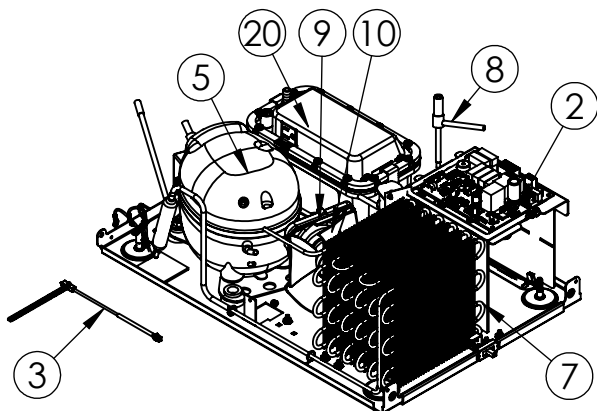

# Service Parts List

marvelrefrigeration.com  
800-223-3900

MP15CPP3LP2/MP15CPP3RP2		
Item	Description	Marvel P/N
1	Display	S41050602-NLKX
2	Main Board	42249330
3	Condensator Sensor	S41050609
4	Bin Sensor	S41050612
5	Embraco Compressor	42242580
6	Evaporator and Heat Exchanger	42249569
7	Condenser	S41013912
8	Hot Gas Valve	42249497
9	Condenser Fan Motor	42248161
10	Condenser Fan Blade	42248160
11	Amber/White/Blue LED Light	42249489
12	Black Rocker Light Switch	42246922
13	Grid Cutter	42249542
14	Grid Cutter Transformer	S41050610
15	LH Overlay Door RH Overlay Door 15a. Black Gasket: 42249013 15b. Upper Artic Hinge: S41013108-LH(LH) Or S41013108-RH(RH) 15c. Lower Artic Hinge: S41013197-LH(LH) Or S41013197-RH(RH)	42249647 42249646
16	Ice Deflector	S41012776-BLK
17	Water Supply Valve	S41014084
18	Circulation Pump	42242980
19	Drain Valve	42249456
20	Drain Pump	42249509
21	LH SS Grille RH SS Grille	42249681 42249682
22	Leveling Legs(4)	42243808
23	Power Cord	S41010606