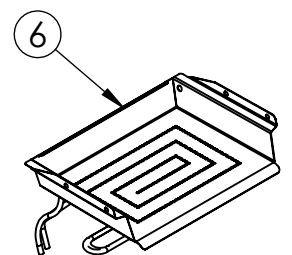

# Service Parts List

marvelrefrigeration.com  
800-223-3900

MP15CPP3LP2/MP15CPP3RP2		
Item	Description	Marvel P/N
1	Display	S41050602-NLKX
2	Main Board	42249330
3	Condensator Sensor	S41050609
4	Bin Sensor	S41050612
5	Embraco Compressor	42242580
6	Evaporator and Heat Exchanger	42249569
7	Condenser	S41013912
8	Hot Gas Valve	42249497
9	Condenser Fan Motor	42248161
10	Condenser Fan Blade	42248160
11	Amber/White/Blue LED Light	42249489
12	Black Rocker Light Switch	42246922
13	Grid Cutter	42249542
14	Grid Cutter Transformer	S41050610
15	LH Overlay Door RH Overlay Door 15a. Black Gasket: 42249013 15b. Upper Artic Hinge: S41013108-LH(LH) Or S41013108-RH(RH) 15c. Lower Artic Hinge: S41013197-LH(LH) Or S41013197-RH(RH)	42249647 42249646
16	Ice Deflector	S41012776-BLK
17	Water Supply Valve	S41014084
18	Circulation Pump	42242980
19	Drain Valve	42249456
20	Drain Pump	42249509
21	LH SS Grille RH SS Grille	42249681 42249682
22	Leveling Legs(4)	42243808
23	Power Cord	S41010606