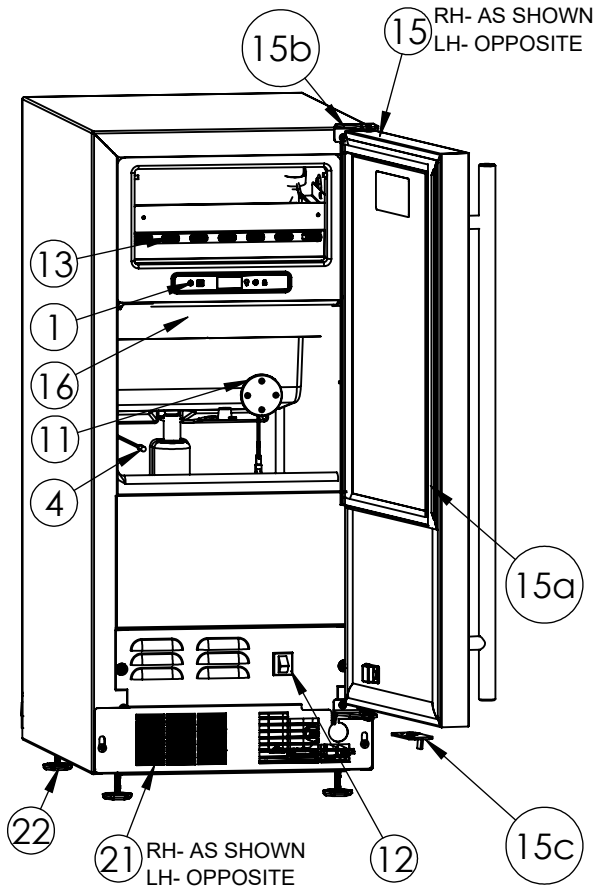

Service Parts List

marvelrefrigeration.com
800-223-3900

ML15CPS2LS1/ML15CPS2RS1		
Item	Description	Marvel P/N
1	Display	S41050602-NLKK
2	Main Board	42249330
3	Condensor Sensor	S41050609
4	Bin Sensor	S41050612
5	Embraco Compressor	42242580
6	Evaporator and Heat Exchanger	42249569
7	Condenser	S41013912
8	Hot Gas Valve	42249497
9	Condenser Fan Motor	42248161
10	Condenser Fan Blade	42248160
11	White LED Light	42249105
12	Black Rocker Light Switch	42246922
13	Grid Cutter	42249542
14	Grid Cutter Transformer	S41050610
15	LH SS Door RH SS Door 15a. Black Gasket: 42249013 15b. Chrome Hinge PKG: 42249127(LH) Or 42249128(RH) 15c. Door Stop: 42249353(LH) Or 42249352(RH)	42249677 42249678
16	Ice Deflector	S41012776-BLK
17	Water Supply Valve	S41014084
18	Circulation Pump	42242980
19	Drain Valve	42249456
20	Drain Pump	42249509
21	LH Black Grille RH Black Grille	S41014668-BL S41014668-BR
22	Leveling Legs(4)	42243808
23	Power Cord	S41010606