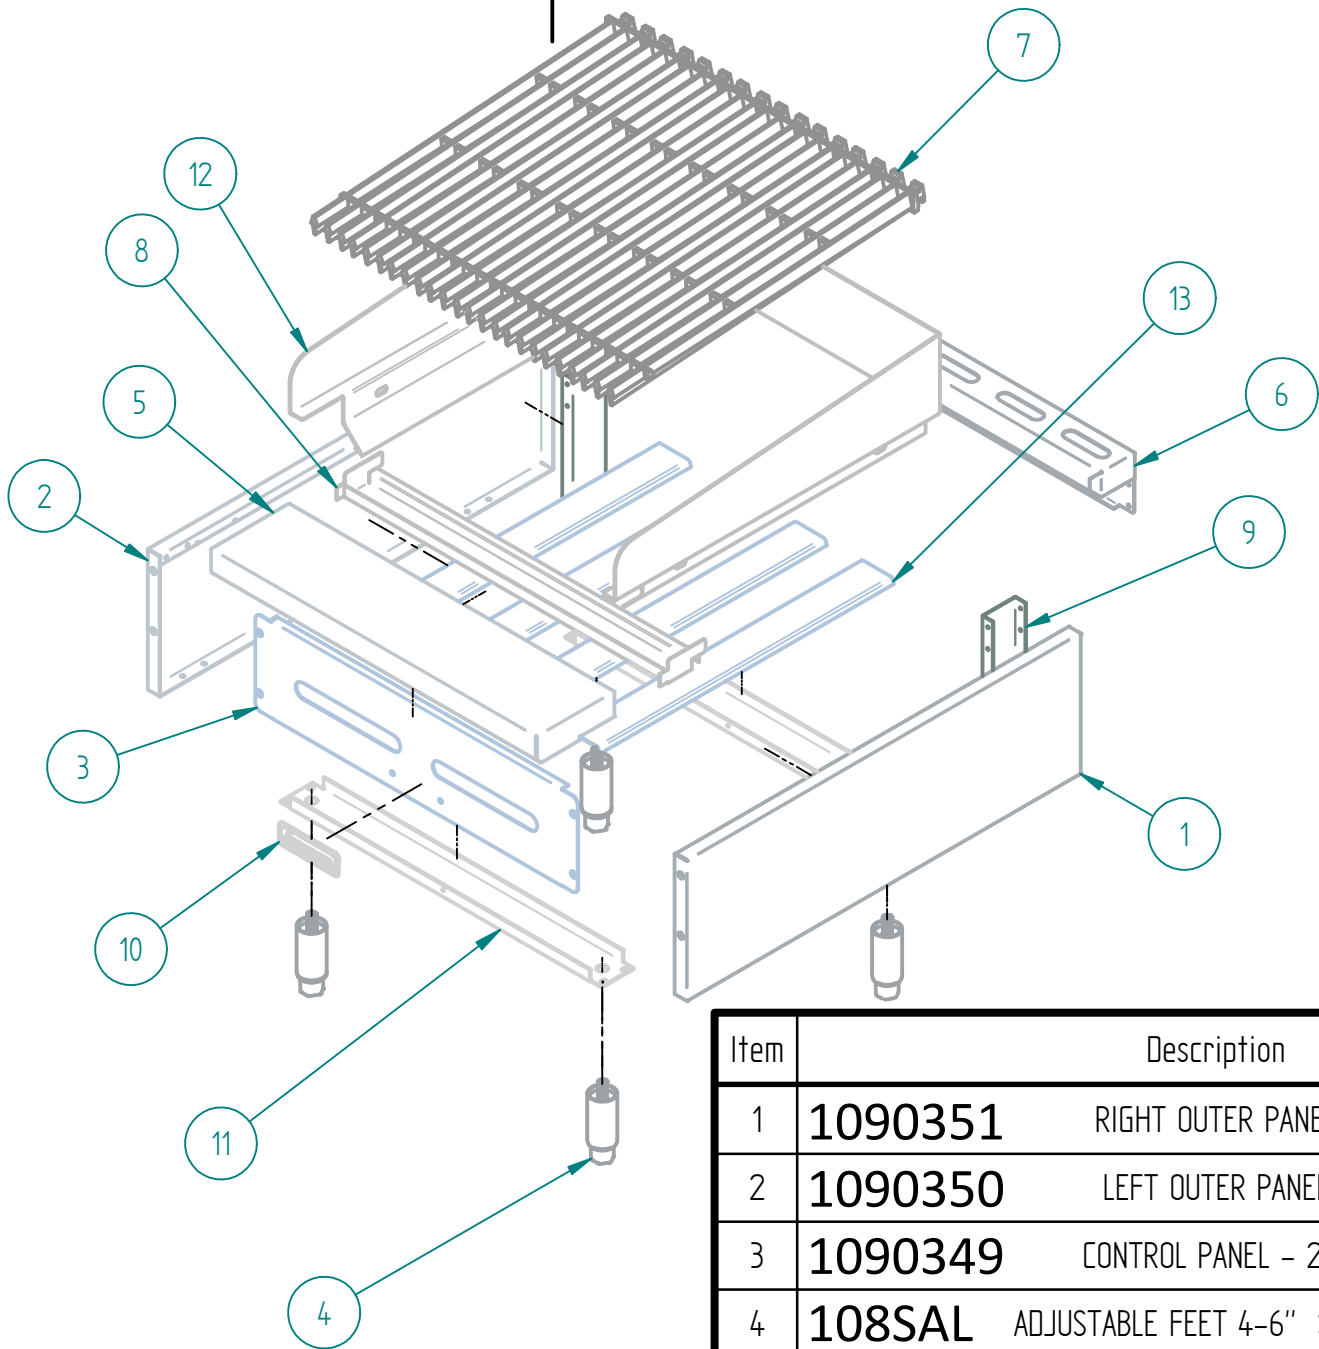

SRCRB-24

PARTS BREAKDOWNS

Item	Description	Qty
1	1090532 INNER PANEL RB-24"	1
2	1090533 OUTER PANEL SRCRB 24"	1
3	1090534 GAS SYSTEM BBQ-24" NG	1
5	1090036 SIERRA KNOB	4
6	1090340 EXPANDED METAL GRILL 24"	1
7	1090338 SS SCREW HEAD TRUSS M6-12	4

PARTS BREAKDOWNS

S903131004 OUTER PANEL SRCRB-24

Item	Description	Qty
1	1090351 RIGHT OUTER PANEL	1
2	1090350 LEFT OUTER PANEL	1
3	1090349 CONTROL PANEL - 24"	1
4	108SAL ADJUSTABLE FEET 4-6" SS ϕ 2"	4
5	1090348 FRONT TABLE 24" SIERRA	1
6	1090347 CHIMNEY 24" SIERRA	1
7	1090159 IRON TOP GRATE BBQ	8
8	1090346 TRAY	1
9	1090345 INNER SIDE COMPLEMENT	2
10	1090037 SIERRA NAME PLATE	1
11	1090344 LEG SUPPORT 24"	2
12	1090343 "U" BBQ 24 HD	1
13	1090146 HEAT DEFLECTOR	4

PARTS BREAKDOWNS

S903119002 INNER PANEL RB-24

Item	Description	Qty
1	1090255 SIDE MANIFOLD SUPPORT	2
2	1090342 TRAY SLIDERS	2
3	1090341 TRAY COLLECTOR 24"	1
4	1090259 FRONT MANIFOLD SUPPORT	1
5	1090535 INNER FRONT ASSY BQQ-24"	1
6	1090536 INNER REAR ASSY BQQ-24"	1

PARTS BREAKDOWNS

S903103001 GAS SYSTEM BBQ-24" NG

Item	Description	Qty
1	1090155 COMPLETE MANIFOLD 24"	1
2	1090047 TOP VALVE	4
3	1090339 TAP PIPE	4
4	1090154 DOUBLE PILOT VALVE AP6-1	2
5	1090027 ELBOW 90° 1/8" NPT CC A91021	8
6	1090034 SS FLEX PIPE 350	4
7	1090073 PILOT TIP A73007	4
8	1090043 FLUTE BURNER	4
9	1090051 MALE ORIFICE # 50	4