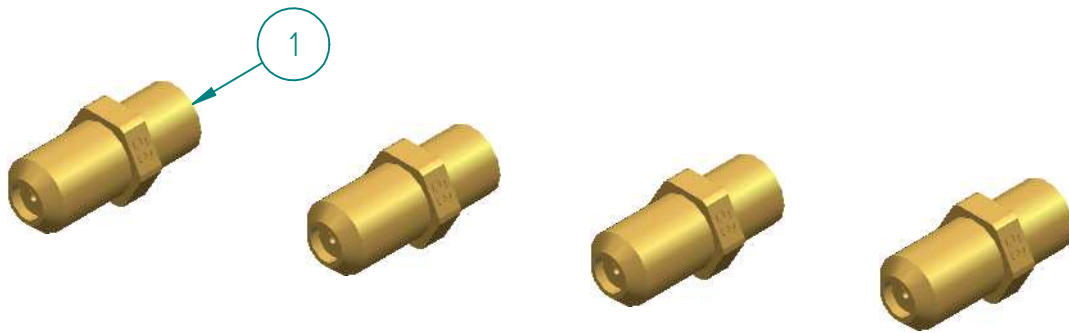

PARTS BREAKDOWNS

S903119002 INNER PANEL RB-24

Item	Description	Qty
1	1090255 SIDE MANIFOLD SUPPORT	2
2	1090342 TRAY SLIDERS	2
3	1090341 TRAY COLLECTOR 24"	1
4	1090259 FRONT MANIFOLD SUPPORT	1
5	1090535 INNER FRONT ASSY BQQ-24"	1
6	1090536 INNER REAR ASSY BQQ-24"	1

PARTS BREAKDOWNS

S903103001 GAS SYSTEM BBQ-24" NG

Item	Description	Qty
1	1090155 COMPLETE MANIFOLD 24"	1
2	1090047 TOP VALVE	4
3	1090339 TAP PIPE	4
4	1090154 DOUBLE PILOT VALVE AP6-1	2
5	1090027 ELBOW 90° 1/8" NPT CC A91021	8
6	1090034 SS FLEX PIPE 350	4
7	1090073 PILOT TIP A73007	4
8	1090043 FLUTE BURNER	4
9	1090051 MALE ORIFICE # 50	4

PARTS BREAKDOWNS

S750402100 Conversion kit NG to LP CRB-24

Item	Description	Qty
1	1090050 MALE ORIFICE # 56	4

LABEL NO.	ITEM NO.	ITEM NO. DESCRIPTION
		SUB XV 1
1	1090532	INNER PANEL RB-24"
2	1090533	OUTER PANEL SRCRB 24"
3	1090534	GAS SYSTEM BBQ-24" NG
5	1090036	TEMP CONTROL KNOB SIERRA
6	1090340	EXPANDED METAL GRILL 24
7	1090338	SCREW HEAD TRUSS M6-12
		SUB XV 2
1	1090351	RIGHT OUTER PANEL
2	1090350	LEFT OUTER PANEL
3	1090349	CONTROL PANEL - 24"
4	108SAL	ADJUSTABLE LEG FOR COUNTER UNITS 4-6"
5	1090348	FRONT TABLE 24"
6	1090347	CHIMNEY 24"
7	1090159	BARB GRILL. 36 "
8	1090346	TRAY
9	1090345	INNER SIDE COMPLEMENT
10	1090037	PLATE SAW
11	1090344	LEG SUPPORT 24"
12	1090343	"U" BBQ 24 HD
13	1090146	VOLCANIC STONE
		SUB XV 3
1	1090255	SIDE MANIFOLD SUPPORT
2	1090342	TRAY SLIDERS
3	1090341	TRAY COLLECTOR 24"
4	1090259	FRONT MANIFOLD SUPPORT
5	1090535	INNER FRONT ASSY BQQ-24"
6	1090536	INNER REAR ASSY BQQ-24"
		SUB XV 4
1	1090155	24 FULL MANIFOLD
2	1090047	TAP / GAS VALVE
3	1090339	PIPE SUPPLY BURNER
4	1090154	PILOT AP6-1 DOUBLE VALVE
5	1090027	ELBOW 90 1/8 NPT
6	1090034	PILOT TUBE STAINLESS HOSE 350
7	1090073	PILOT TIP A73007
8	1090043	SHORT FLUTE BURNER
9	1090051	ORIFICE 50
1	1090537	KIT NG TO LP
1	1090050	ORIFICE 56