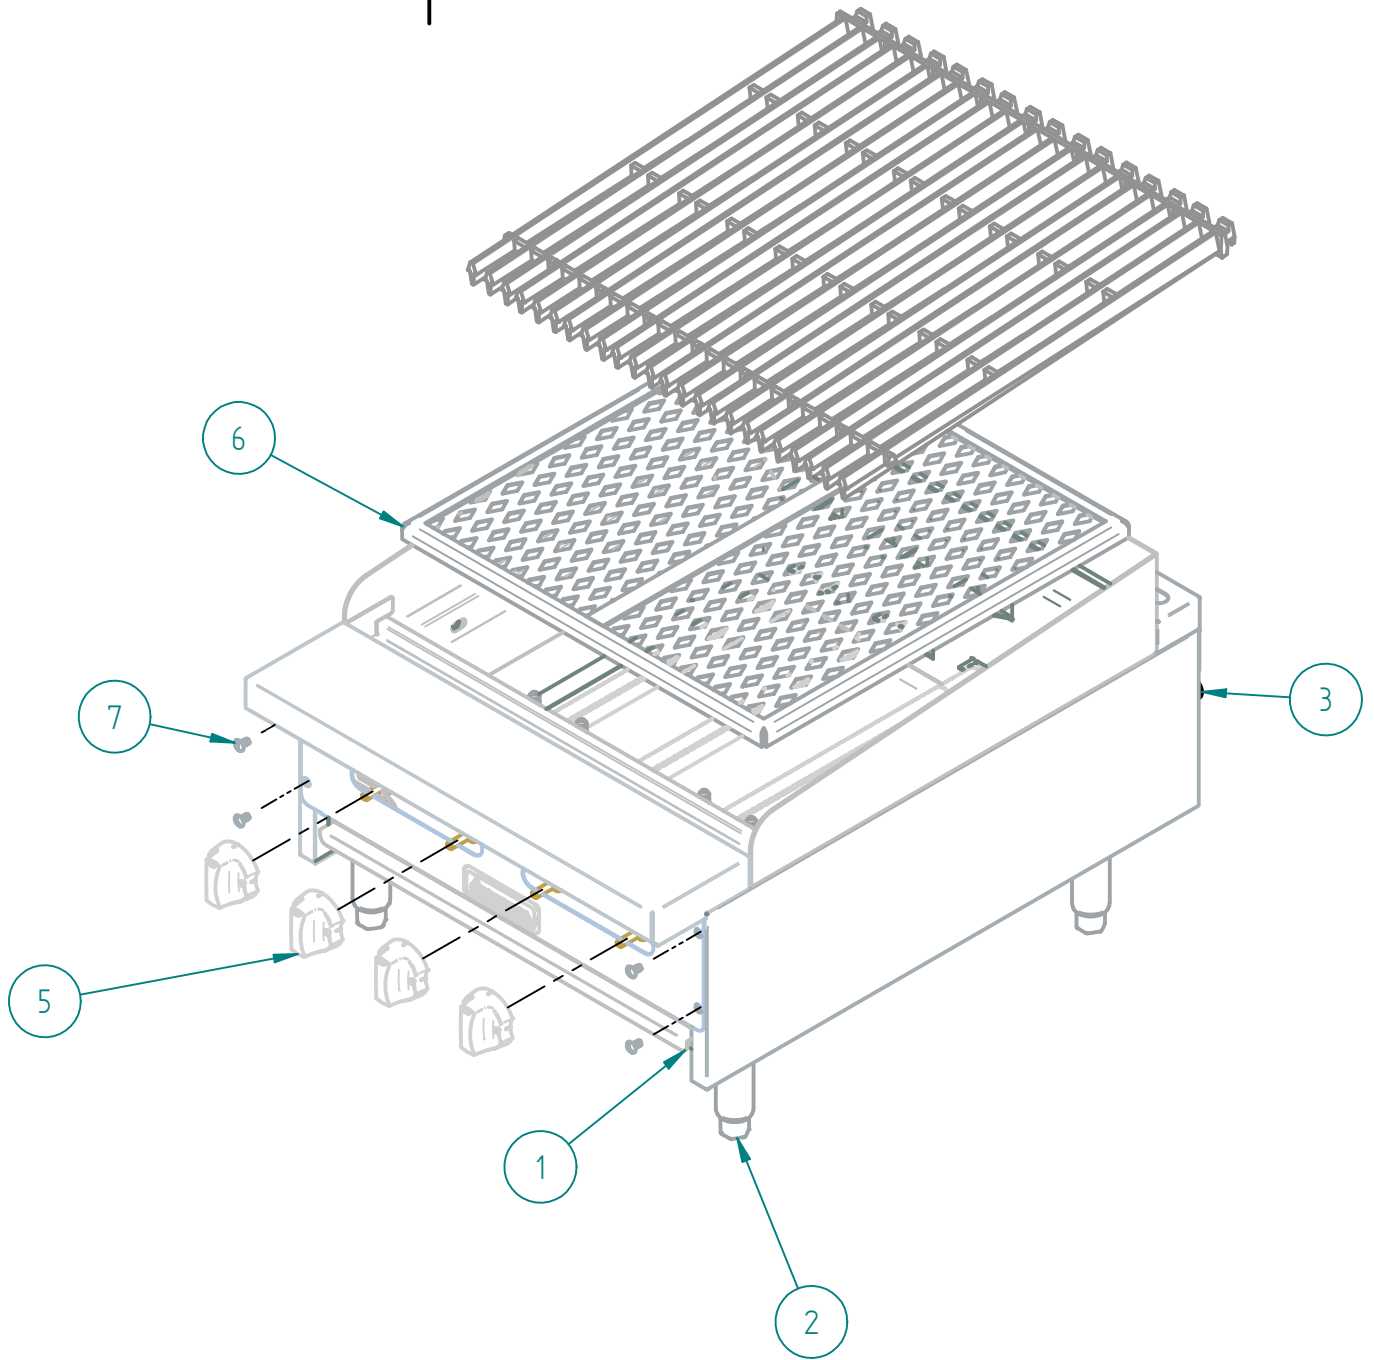

SRCRB-24

PARTS BREAKDOWNS

Item	Description	Qty
1	1090532 INNER PANEL RB-24"	1
2	1090533 OUTER PANEL SRCRB 24"	1
3	1090534 GAS SYSTEM BBQ-24" NG	1
5	1090036 SIERRA KNOB	4
6	1090340 EXPANDED METAL GRILL 24"	1
7	1090338 SS SCREW HEAD TRUSS M6-12	4

PARTS BREAKDOWNS

S903131004 OUTER PANEL SRCRB-24

Item	Description	Qty
1	1090351 RIGHT OUTER PANEL	1
2	1090350 LEFT OUTER PANEL	1
3	1090349 CONTROL PANEL - 24"	1
4	108SAL ADJUSTABLE FEET 4-6" SS ϕ 2"	4
5	1090348 FRONT TABLE 24" SIERRA	1
6	1090347 CHIMNEY 24" SIERRA	1
7	1090159 IRON TOP GRATE BBQ	8
8	1090346 TRAY	1
9	1090345 INNER SIDE COMPLEMENT	2
10	1090037 SIERRA NAME PLATE	1
11	1090344 LEG SUPPORT 24"	2
12	1090343 "U" BBQ 24 HD	1
13	1090146 HEAT DEFLECTOR	4

PARTS BREAKDOWNS

S903119002 INNER PANEL RB-24

Item	Description	Qty
1	1090255 SIDE MANIFOLD SUPPORT	2
2	1090342 TRAY SLIDERS	2
3	1090341 TRAY COLLECTOR 24"	1
4	1090259 FRONT MANIFOLD SUPPORT	1
5	1090535 INNER FRONT ASSY BQQ-24"	1
6	1090536 INNER REAR ASSY BQQ-24"	1

PARTS BREAKDOWNS

S903103001 GAS SYSTEM BBQ-24" NG

Item	Description	Qty
1	1090155 COMPLETE MANIFOLD 24"	1
2	1090047 TOP VALVE	4
3	1090339 TAP PIPE	4
4	1090154 DOUBLE PILOT VALVE AP6-1	2
5	1090027 ELBOW 90° 1/8" NPT CC A91021	8
6	1090034 SS FLEX PIPE 350	4
7	1090073 PILOT TIP A73007	4
8	1090043 FLUTE BURNER	4
9	1090051 MALE ORIFICE # 50	4