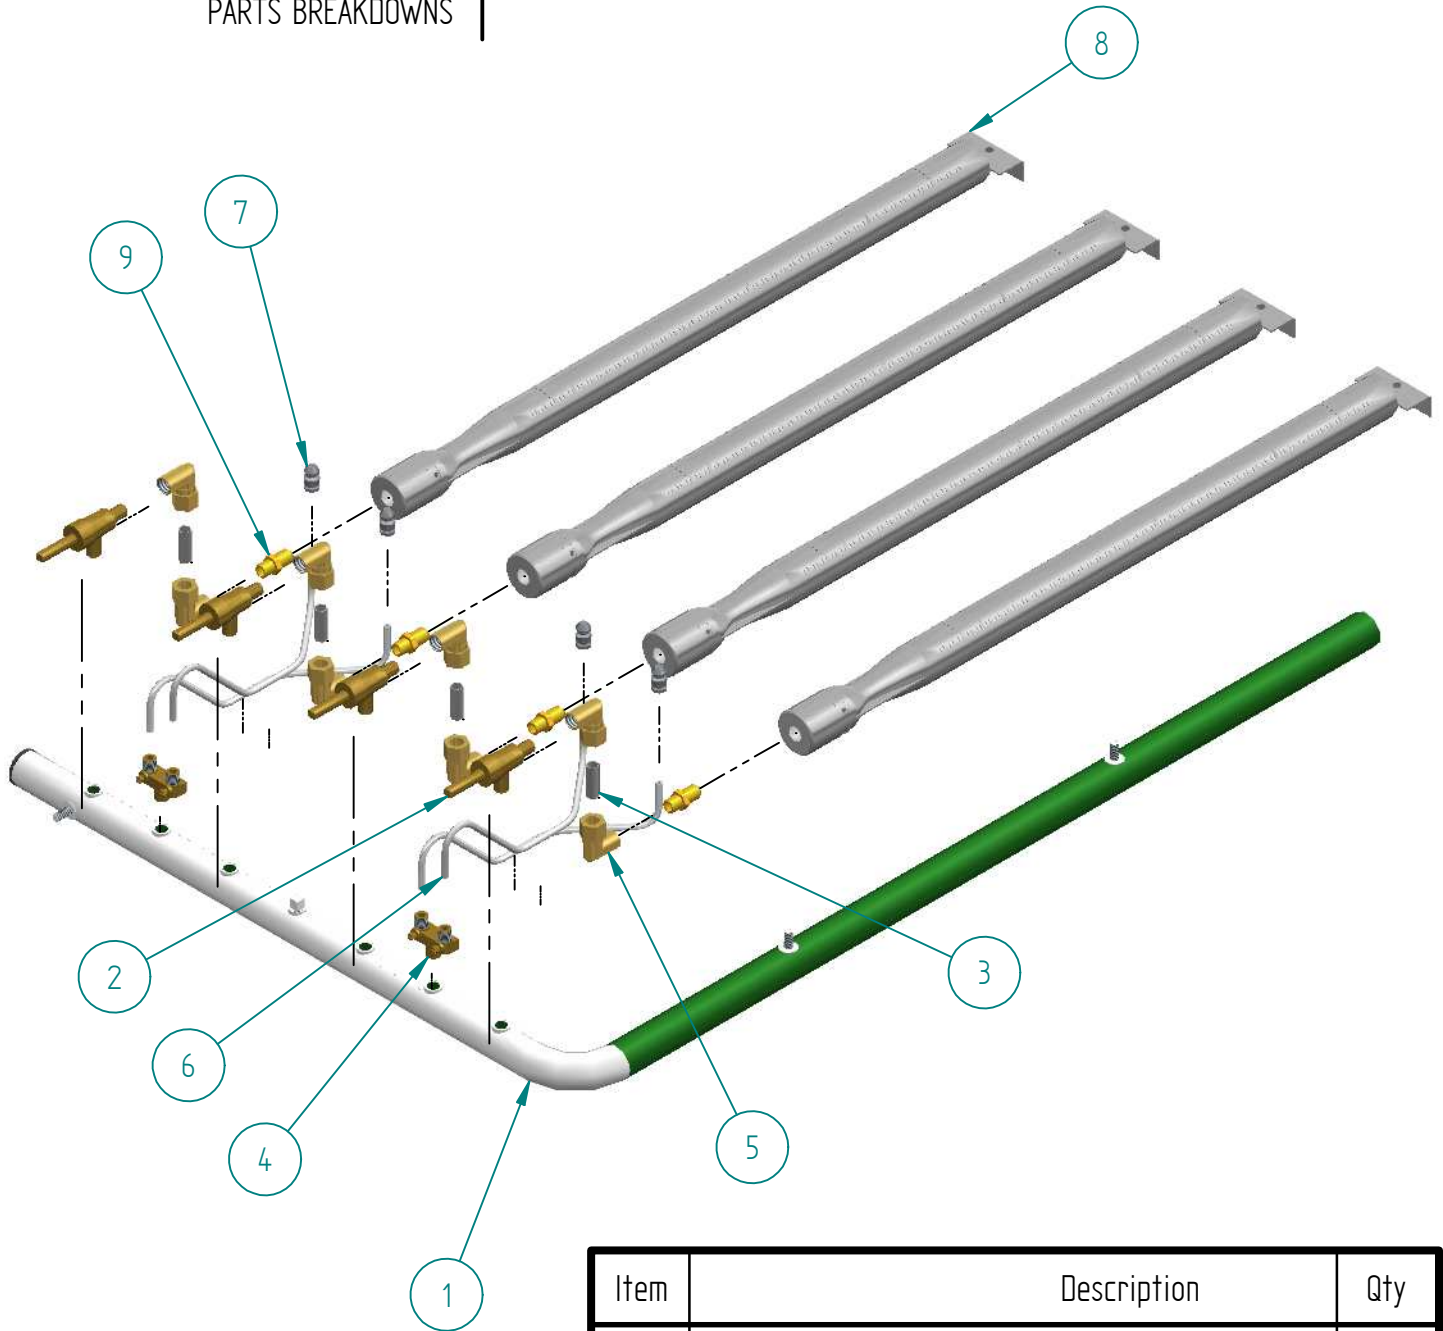

PARTS BREAKDOWNS

S903119002 INNER PANEL RB-24

Item	Description	Qty
1	1090255 SIDE MANIFOLD SUPPORT	2
2	1090342 TRAY SLIDERS	2
3	1090341 TRAY COLLECTOR 24"	1
4	1090259 FRONT MANIFOLD SUPPORT	1
5	1090535 INNER FRONT ASSY BQQ-24"	1
6	1090536 INNER REAR ASSY BQQ-24"	1

PARTS BREAKDOWNS

S903103001 GAS SYSTEM BBQ-24" NG

Item	Description	Qty
1	1090155 COMPLETE MANIFOLD 24"	1
2	1090047 TOP VALVE	4
3	1090339 TAP PIPE	4
4	1090154 DOUBLE PILOT VALVE AP6-1	2
5	1090027 ELBOW 90° 1/8" NPT CC A91021	8
6	1090034 SS FLEX PIPE 350	4
7	1090073 PILOT TIP A73007	4
8	1090043 FLUTE BURNER	4
9	1090051 MALE ORIFICE # 50	4

PARTS BREAKDOWNS

S750402100 Conversion kit NG to LP CRB-24

Item	Description	Qty
1	1090050 MALE ORIFICE # 56	4

LABEL NO.	ITEM NO.	ITEM NO. DESCRIPTION
		SUB XV 1
1	1090532	INNER PANEL RB-24"
2	1090533	OUTER PANEL SRCRB 24"
3	1090534	GAS SYSTEM BBQ-24" NG
5	1090036	TEMP CONTROL KNOB SIERRA
6	1090340	EXPANDED METAL GRILL 24
7	1090338	SCREW HEAD TRUSS M6-12
		SUB XV 2
1	1090351	RIGHT OUTER PANEL
2	1090350	LEFT OUTER PANEL
3	1090349	CONTROL PANEL - 24"
4	108SAL	ADJUSTABLE LEG FOR COUNTER UNITS 4-6"
5	1090348	FRONT TABLE 24"
6	1090347	CHIMNEY 24"
7	1090159	BARB GRILL. 36 "
8	1090346	TRAY
9	1090345	INNER SIDE COMPLEMENT
10	1090037	PLATE SAW
11	1090344	LEG SUPPORT 24"
12	1090343	"U" BBQ 24 HD
13	1090146	VOLCANIC STONE
		SUB XV 3
1	1090255	SIDE MANIFOLD SUPPORT
2	1090342	TRAY SLIDERS
3	1090341	TRAY COLLECTOR 24"
4	1090259	FRONT MANIFOLD SUPPORT
5	1090535	INNER FRONT ASSY BQQ-24"
6	1090536	INNER REAR ASSY BQQ-24"
		SUB XV 4
1	1090155	24 FULL MANIFOLD
2	1090047	TAP / GAS VALVE
3	1090339	PIPE SUPPLY BURNER
4	1090154	PILOT AP6-1 DOUBLE VALVE
5	1090027	ELBOW 90 1/8 NPT
6	1090034	PILOT TUBE STAINLESS HOSE 350
7	1090073	PILOT TIP A73007
8	1090043	SHORT FLUTE BURNER
9	1090051	ORIFICE 50
1	1090537	KIT NG TO LP
1	1090050	ORIFICE 56