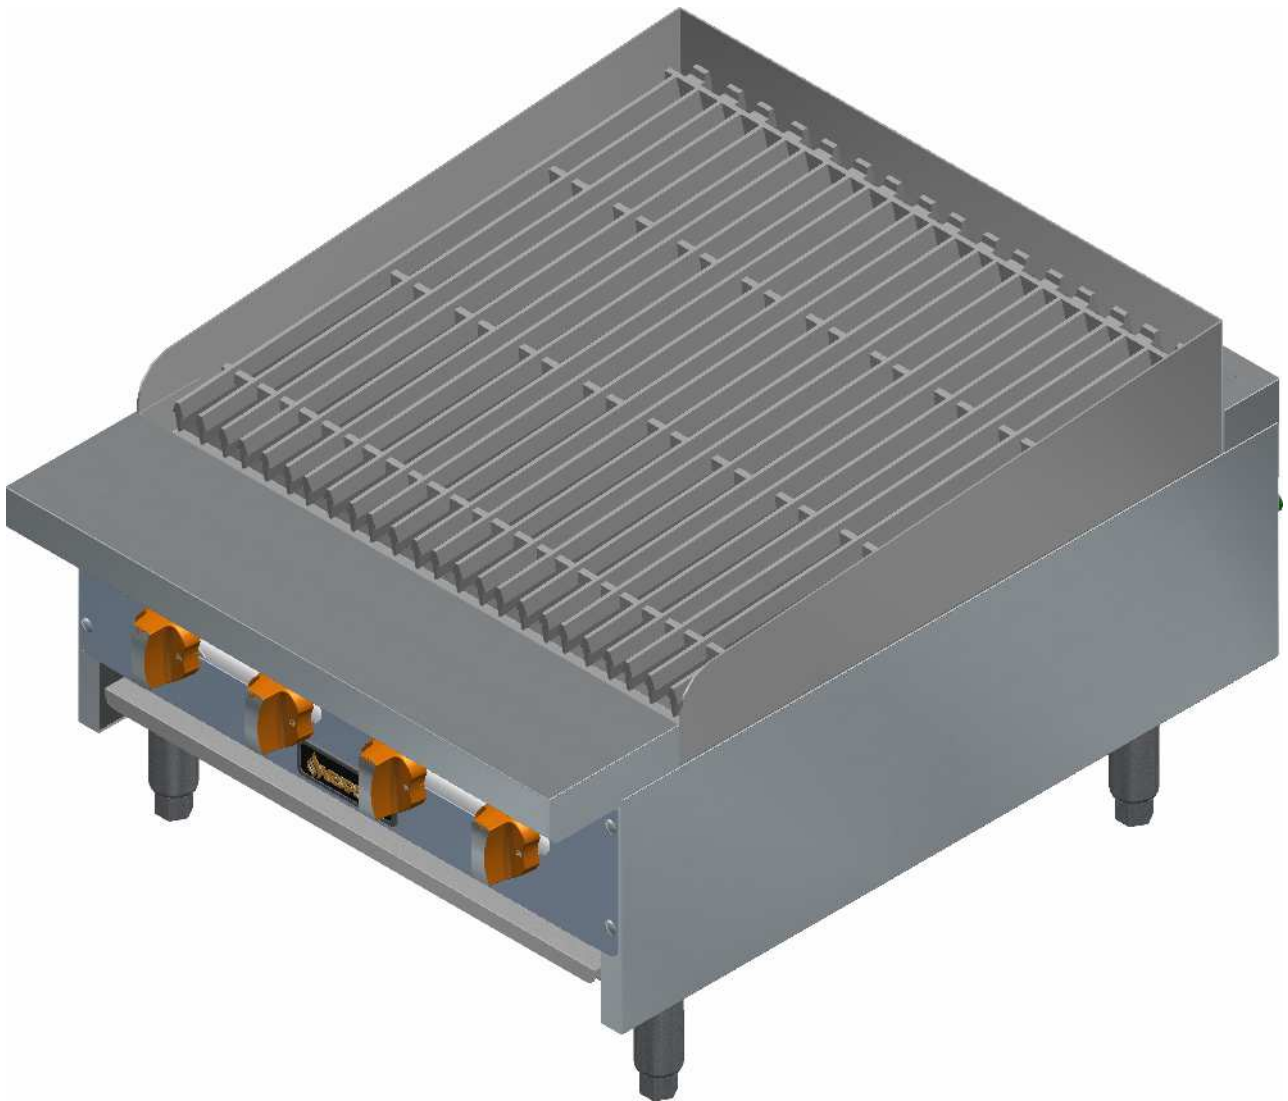

SRCRB-24

PARTS BREAKDOWNS

Item	Description	Qty
1	1090532 INNER PANEL RB-24"	1
2	1090533 OUTER PANEL SRCRB 24"	1
3	1090534 GAS SYSTEM BBQ-24" NG	1
5	1090036 SIERRA KNOB	4
6	1090340 EXPANDED METAL GRILL 24"	1
7	1090338 SS SCREW HEAD TRUSS M6-12	4

PARTS BREAKDOWNS

S903131004 OUTER PANEL SRCRB-24

Item	Description	Qty
1	1090351 RIGHT OUTER PANEL	1
2	1090350 LEFT OUTER PANEL	1
3	1090349 CONTROL PANEL - 24"	1
4	108SAL ADJUSTABLE FEET 4-6" SS ϕ 2"	4
5	1090348 FRONT TABLE 24" SIERRA	1
6	1090347 CHIMNEY 24" SIERRA	1
7	1090159 IRON TOP GRATE BBQ	8
8	1090346 TRAY	1
9	1090345 INNER SIDE COMPLEMENT	2
10	1090037 SIERRA NAME PLATE	1
11	1090344 LEG SUPPORT 24"	2
12	1090343 "U" BBQ 24 HD	1
13	1090146 HEAT DEFLECTOR	4

PARTS BREAKDOWNS

S903119002 INNER PANEL RB-24

Item	Description	Qty
1	1090255 SIDE MANIFOLD SUPPORT	2
2	1090342 TRAY SLIDERS	2
3	1090341 TRAY COLLECTOR 24"	1
4	1090259 FRONT MANIFOLD SUPPORT	1
5	1090535 INNER FRONT ASSY BQQ-24"	1
6	1090536 INNER REAR ASSY BQQ-24"	1

PARTS BREAKDOWNS

S903103001 GAS SYSTEM BBQ-24" NG

Item	Description	Qty
1	1090155 COMPLETE MANIFOLD 24"	1
2	1090047 TOP VALVE	4
3	1090339 TAP PIPE	4
4	1090154 DOUBLE PILOT VALVE AP6-1	2
5	1090027 ELBOW 90° 1/8" NPT CC A91021	8
6	1090034 SS FLEX PIPE 350	4
7	1090073 PILOT TIP A73007	4
8	1090043 FLUTE BURNER	4
9	1090051 MALE ORIFICE # 50	4