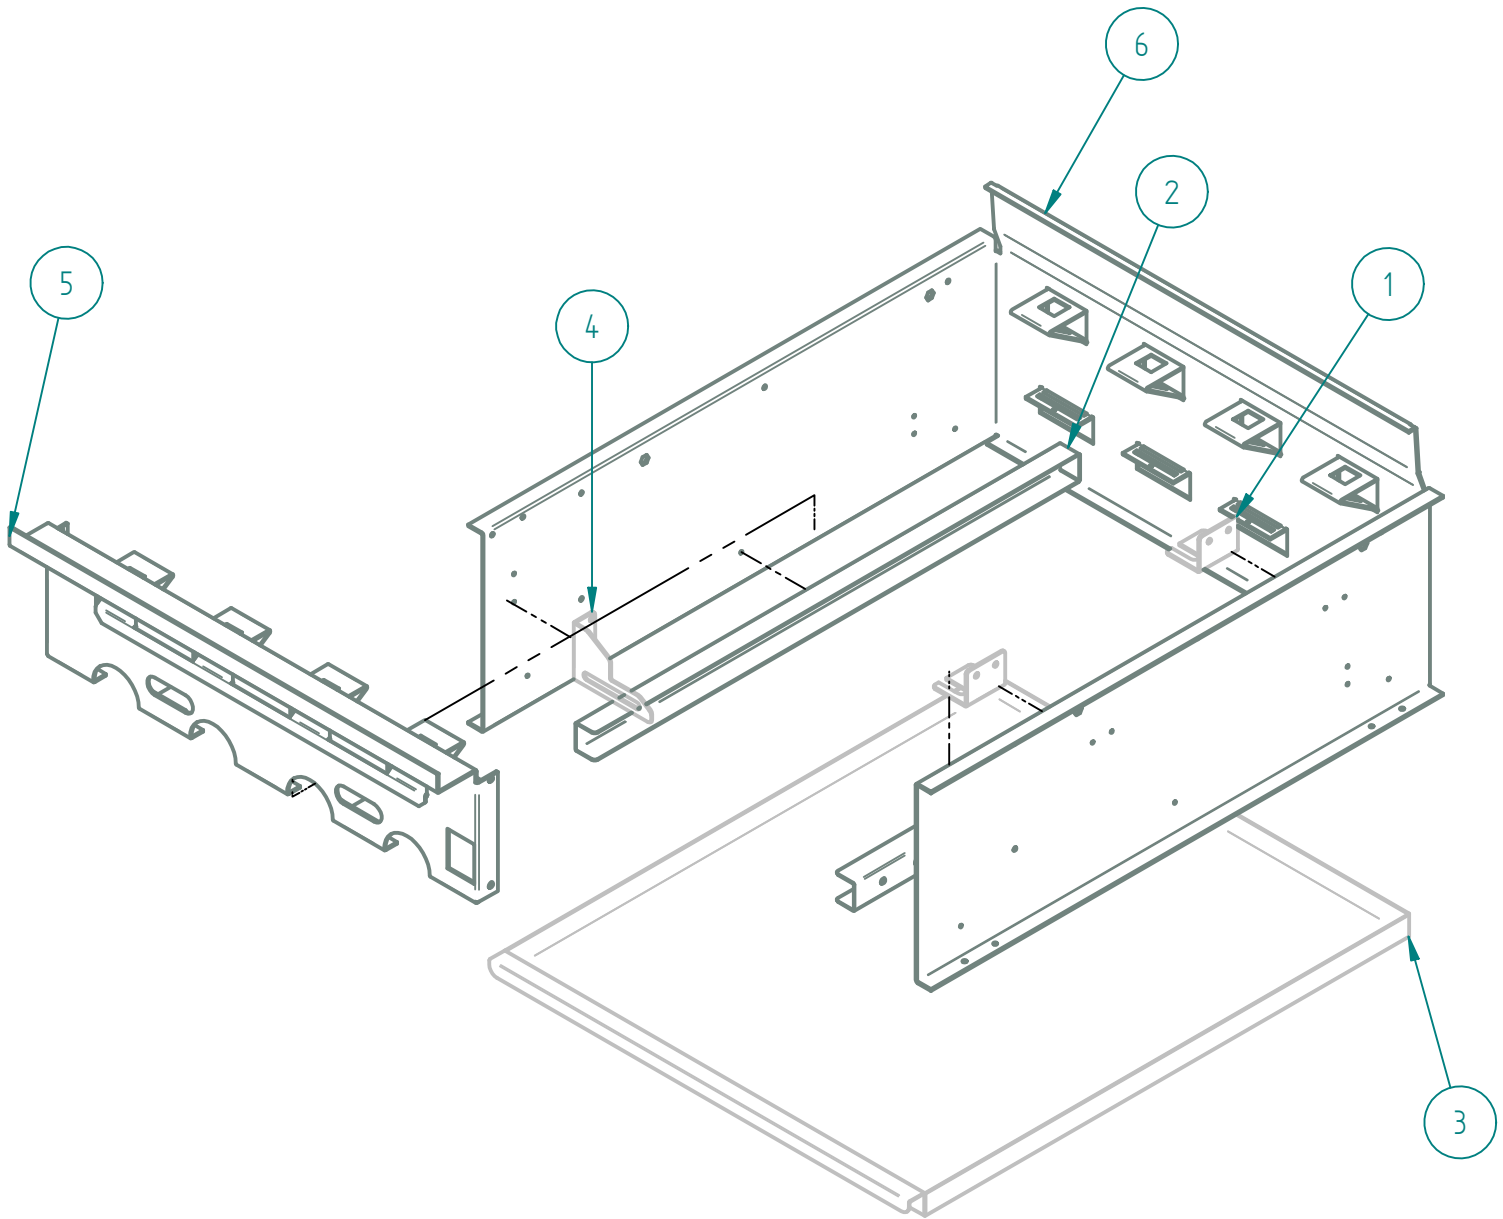

PARTS BREAKDOWNS

S903131004 OUTER PANEL SRCRB-24

Item	Description	Qty
1	1090351 RIGHT OUTER PANEL	1
2	1090350 LEFT OUTER PANEL	1
3	1090349 CONTROL PANEL - 24"	1
4	108SAL ADJUSTABLE FEET 4-6" SS ϕ 2"	4
5	1090348 FRONT TABLE 24" SIERRA	1
6	1090347 CHIMNEY 24" SIERRA	1
7	1090159 IRON TOP GRATE BBQ	8
8	1090346 TRAY	1
9	1090345 INNER SIDE COMPLEMENT	2
10	1090037 SIERRA NAME PLATE	1
11	1090344 LEG SUPPORT 24"	2
12	1090343 "U" BBQ 24 HD	1
13	1090146 HEAT DEFLECTOR	4

PARTS BREAKDOWNS

S903119002 INNER PANEL RB-24

Item	Description	Qty
1	1090255 SIDE MANIFOLD SUPPORT	2
2	1090342 TRAY SLIDERS	2
3	1090341 TRAY COLLECTOR 24"	1
4	1090259 FRONT MANIFOLD SUPPORT	1
5	1090535 INNER FRONT ASSY BQQ-24"	1
6	1090536 INNER REAR ASSY BQQ-24"	1

PARTS BREAKDOWNS

S903103001 GAS SYSTEM BBQ-24" NG

Item	Description	Qty
1	1090155 COMPLETE MANIFOLD 24"	1
2	1090047 TOP VALVE	4
3	1090339 TAP PIPE	4
4	1090154 DOUBLE PILOT VALVE AP6-1	2
5	1090027 ELBOW 90° 1/8" NPT CC A91021	8
6	1090034 SS FLEX PIPE 350	4
7	1090073 PILOT TIP A73007	4
8	1090043 FLUTE BURNER	4
9	1090051 MALE ORIFICE # 50	4