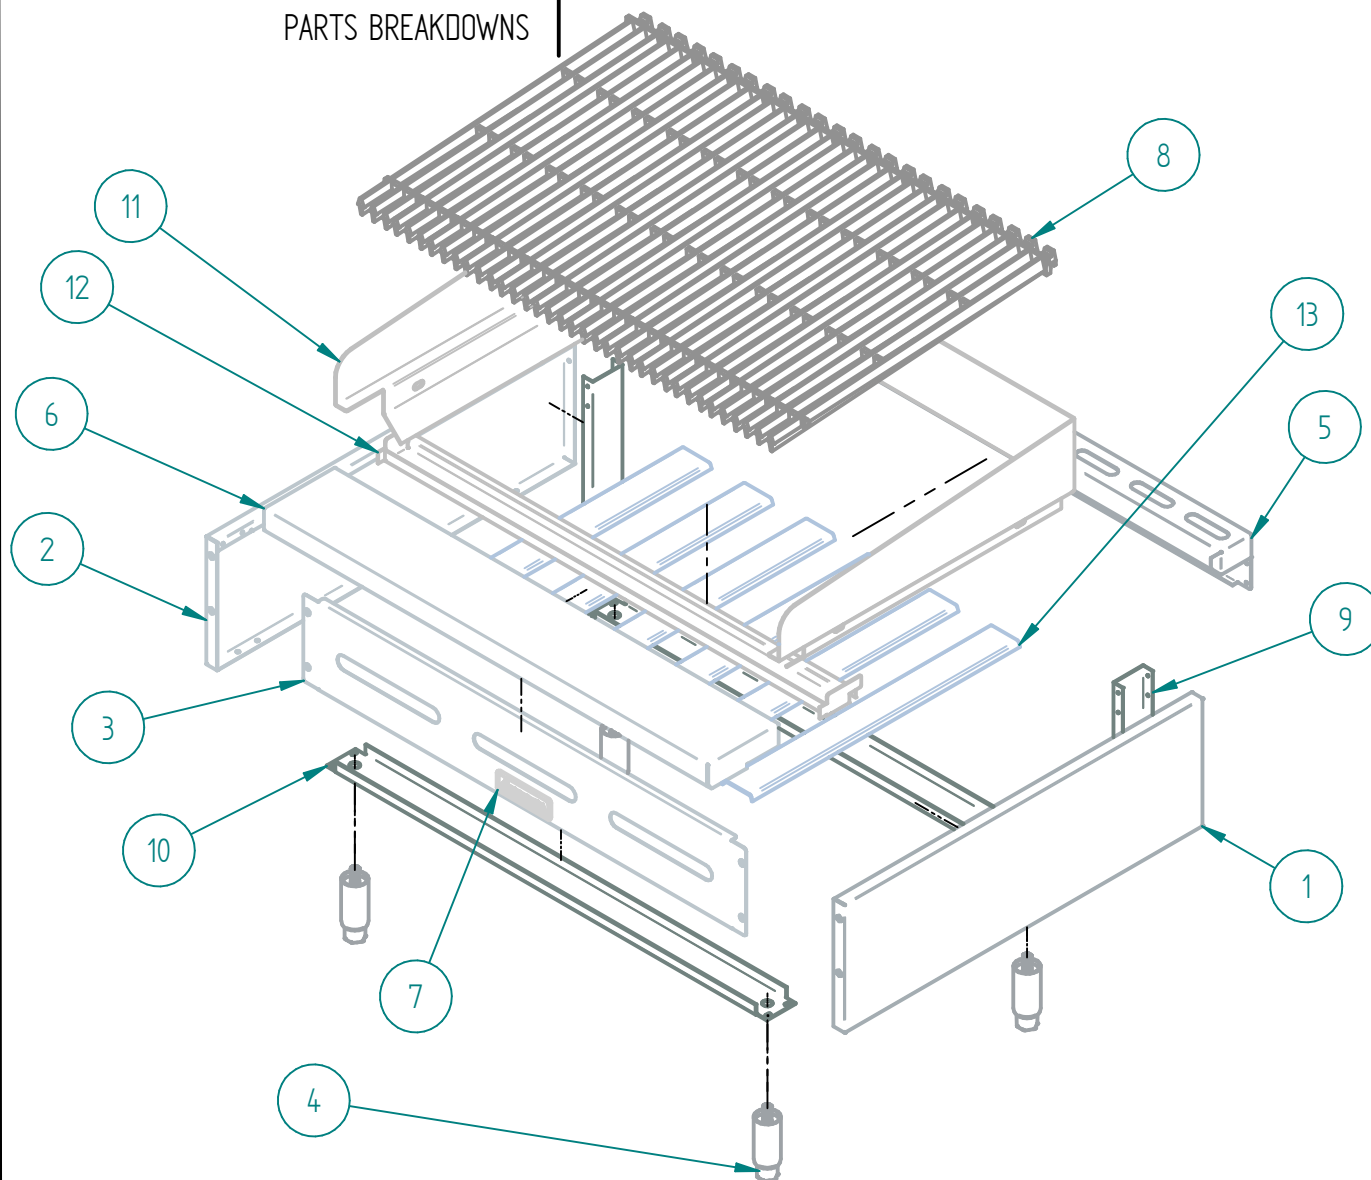

SRCB-36 NG

PARTS BREAKDOWNS

| Item | Code | Description | Qty |
|------|-------------|---------------------------|-----|
| 1 | S903122002 | INNER PANEL BBQ 36" | 1 |
| 2 | S903132004 | OUTER PANEL SRCRB-36 | 1 |
| 3 | S903109001 | GAS SYSTEM RB 36 NG | 1 |
| 5 | S855068000 | SIERRA KNOB | 6 |
| 6 | 602509M0035 | SS SCREW HEAD TRUSS M6-12 | 4 |
| 7 | S902859000 | EXPANDED METAL GRILL 36" | 2 |

PARTS BREAKDOWNS

| Item | Code | Description | Qty |
|------|------------|-----------------------------------|-----|
| 1 | S862831002 | RIGHT OUTER PANEL | 1 |
| 2 | S862830002 | LEFT OUTER PANEL | 1 |
| 3 | S902842004 | CONTROL PANEL - 36" | 1 |
| 4 | S862879000 | ADJUSTABLE FEET 4-6" SS ϕ 2" | 4 |
| 5 | S862863004 | CHIMNEY 36" SIERRA | 1 |
| 6 | S862864004 | FRONT TABLE 36" SIERRA | 1 |
| 7 | S855073000 | SIERRA NAME PLATE | 1 |
| 8 | S905406000 | IRON TOP GRATE BBQ | 12 |
| 9 | S902692002 | INNER SIDE COMPLEMENT | 2 |
| 10 | S862610200 | LEG SUPPORT 36" | 2 |
| 11 | S903001500 | "U" BBQ 36 HD | 1 |
| 12 | S903001600 | TRAY | 1 |
| 13 | S902667000 | HEAT DEFLECTOR | 6 |

PARTS BREAKDOWNS

| Item | Code | Description | Qty |
|------|------------|------------------------------|-----|
| 1 | S905010000 | COMPLETE MANIFOLD 36" | 1 |
| 2 | S862101000 | TOP VALVE | 6 |
| 3 | S905012000 | TAP PIPE | 6 |
| 4 | S855704000 | FLUTE BURNER | 6 |
| 5 | S905007000 | DOUBLE PILOT VALVE AP6-1 | 3 |
| 6 | S855023000 | ELBOW 90° 1/8" NPT CC A91021 | 12 |
| 7 | S855061000 | SS FLEX PIPE 350 | 6 |
| 8 | S865006000 | PILOT TIP A73007 | 6 |
| 9 | S862408000 | MALE ORIFICE # 50 | 6 |