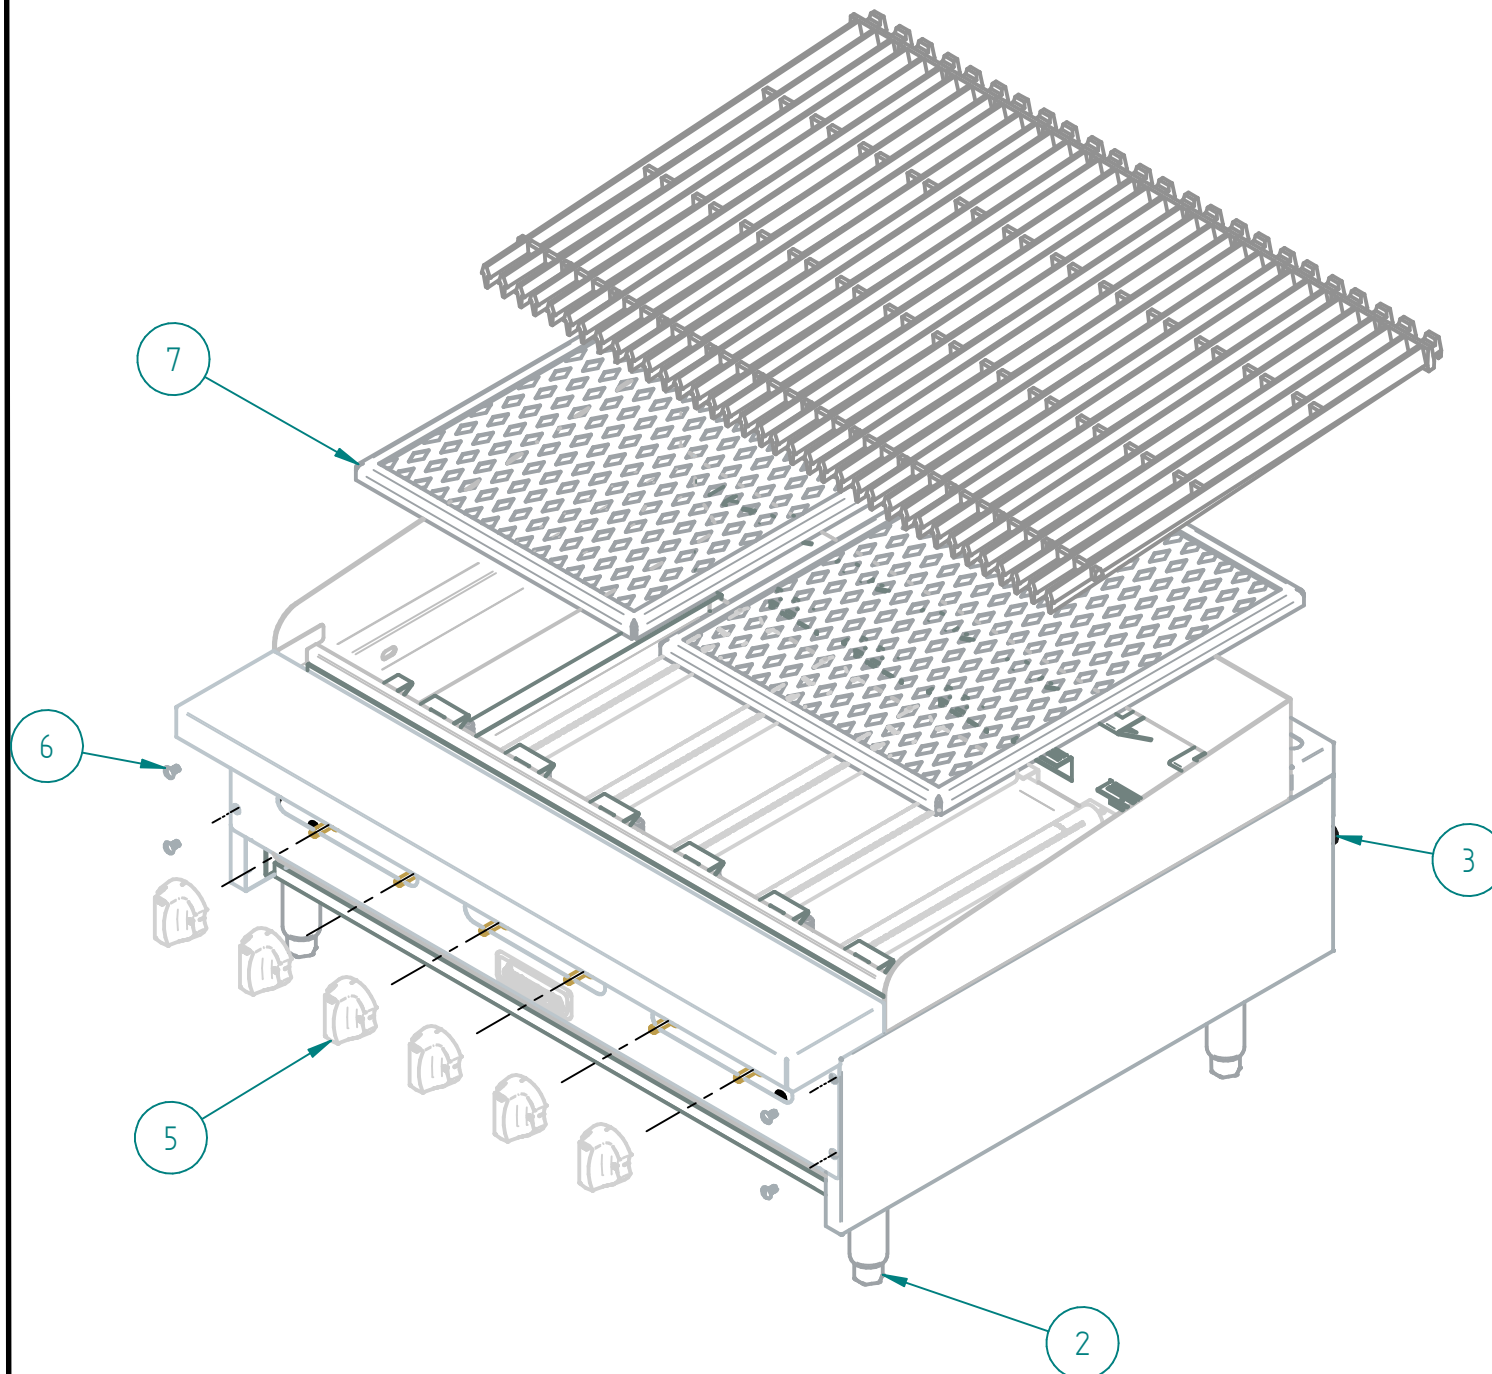

SRCB-36 NG

PARTS BREAKDOWNS

| Item | Code | Description | Qty |
|------|-------------|---------------------------|-----|
| 1 | S903122002 | INNER PANEL BBQ 36" | 1 |
| 2 | S903132004 | OUTER PANEL SRCRB-36 | 1 |
| 3 | S903109001 | GAS SYSTEM RB 36 NG | 1 |
| 5 | S855068000 | SIERRA KNOB | 6 |
| 6 | 602509M0035 | SS SCREW HEAD TRUSS M6-12 | 4 |
| 7 | S902859000 | EXPANDED METAL GRILL 36" | 2 |

PARTS BREAKDOWNS

| Item | Code | Description | Qty |
|------|------------|-----------------------------------|-----|
| 1 | S862831002 | RIGHT OUTER PANEL | 1 |
| 2 | S862830002 | LEFT OUTER PANEL | 1 |
| 3 | S902842004 | CONTROL PANEL - 36" | 1 |
| 4 | S862879000 | ADJUSTABLE FEET 4-6" SS ϕ 2" | 4 |
| 5 | S862863004 | CHIMNEY 36" SIERRA | 1 |
| 6 | S862864004 | FRONT TABLE 36" SIERRA | 1 |
| 7 | S855073000 | SIERRA NAME PLATE | 1 |
| 8 | S905406000 | IRON TOP GRATE BBQ | 12 |
| 9 | S902692002 | INNER SIDE COMPLEMENT | 2 |
| 10 | S862610200 | LEG SUPPORT 36" | 2 |
| 11 | S903001500 | "U" BBQ 36 HD | 1 |
| 12 | S903001600 | TRAY | 1 |
| 13 | S902667000 | HEAT DEFLECTOR | 6 |

PARTS BREAKDOWNS

| Item | Code | Description | Qty |
|------|------------|------------------------------|-----|
| 1 | S905010000 | COMPLETE MANIFOLD 36" | 1 |
| 2 | S862101000 | TOP VALVE | 6 |
| 3 | S905012000 | TAP PIPE | 6 |
| 4 | S855704000 | FLUTE BURNER | 6 |
| 5 | S905007000 | DOUBLE PILOT VALVE AP6-1 | 3 |
| 6 | S855023000 | ELBOW 90° 1/8" NPT CC A91021 | 12 |
| 7 | S855061000 | SS FLEX PIPE 350 | 6 |
| 8 | S865006000 | PILOT TIP A73007 | 6 |
| 9 | S862408000 | MALE ORIFICE # 50 | 6 |