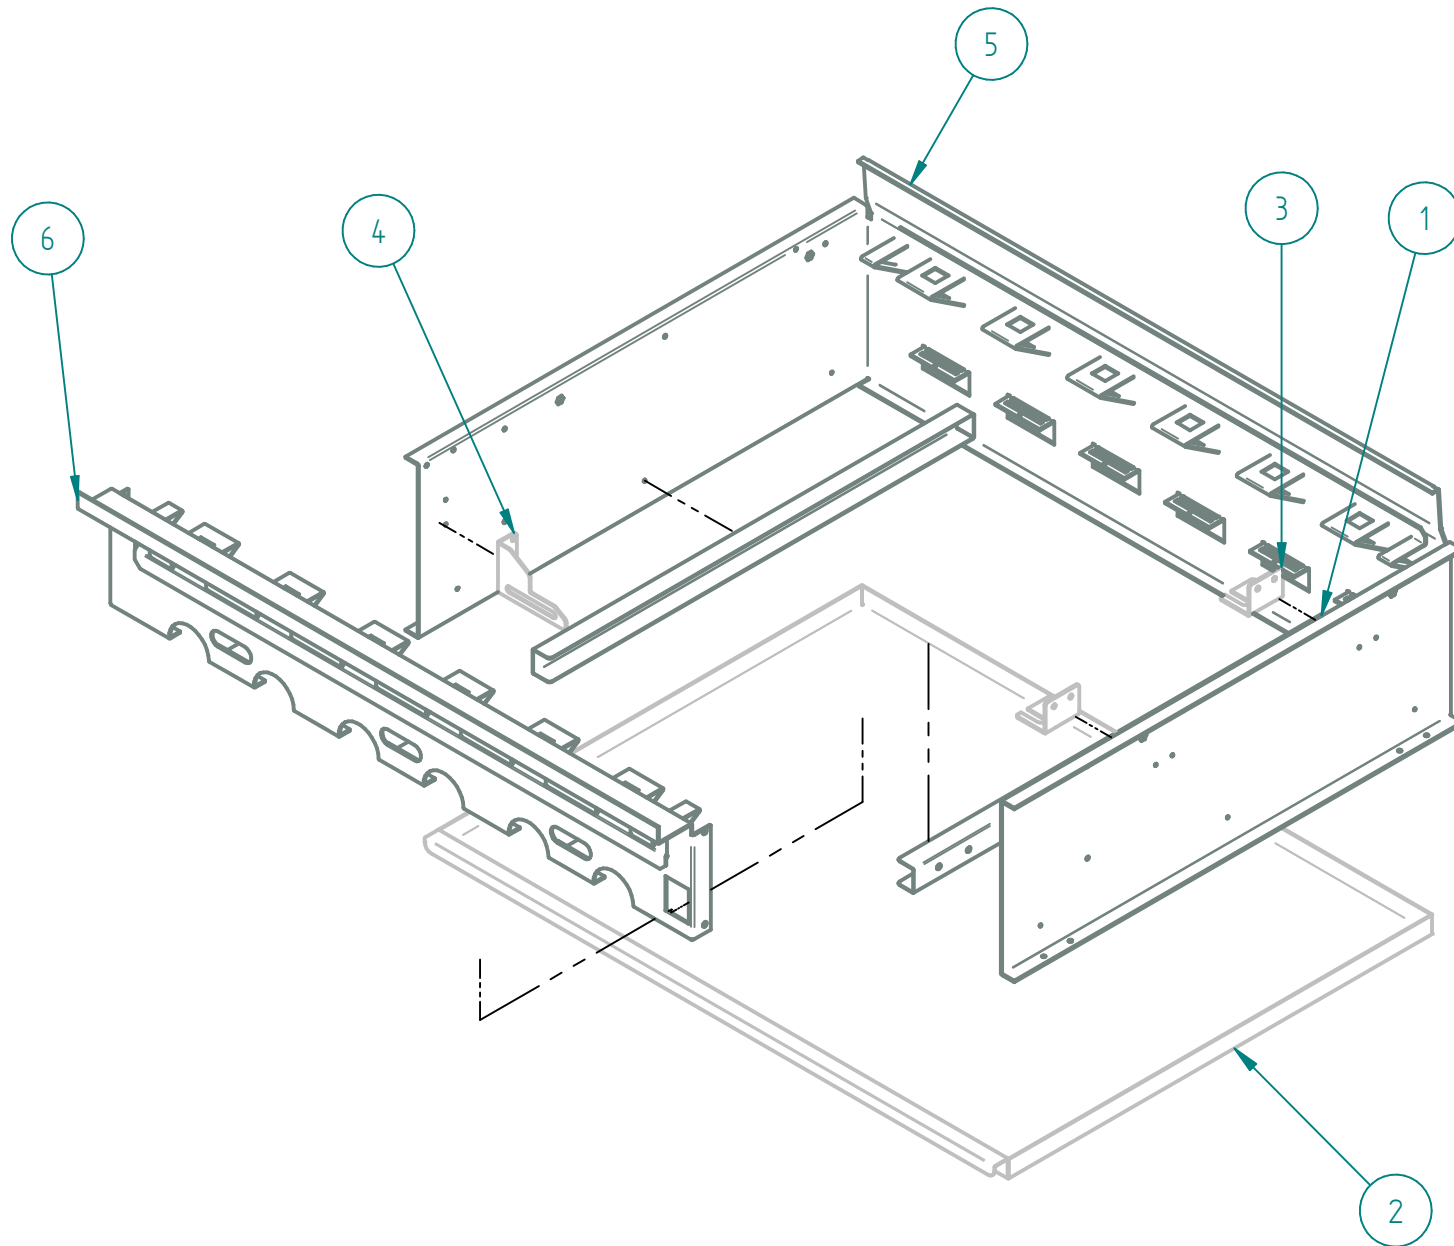

SRCB-36 NG

PARTS BREAKDOWNS

| Item | Code | Description | Qty |
|------|-------------|---------------------------|-----|
| 1 | S903122002 | INNER PANEL BBQ 36" | 1 |
| 2 | S903132004 | OUTER PANEL SRCRB-36 | 1 |
| 3 | S903109001 | GAS SYSTEM RB 36 NG | 1 |
| 5 | S855068000 | SIERRA KNOB | 6 |
| 6 | 602509M0035 | SS SCREW HEAD TRUSS M6-12 | 4 |
| 7 | S902859000 | EXPANDED METAL GRILL 36" | 2 |

PARTS BREAKDOWNS

| Item | Code | Description | Qty |
|------|------------|-----------------------------------|-----|
| 1 | S862831002 | RIGHT OUTER PANEL | 1 |
| 2 | S862830002 | LEFT OUTER PANEL | 1 |
| 3 | S902842004 | CONTROL PANEL - 36" | 1 |
| 4 | S862879000 | ADJUSTABLE FEET 4-6" SS ϕ 2" | 4 |
| 5 | S862863004 | CHIMNEY 36" SIERRA | 1 |
| 6 | S862864004 | FRONT TABLE 36" SIERRA | 1 |
| 7 | S855073000 | SIERRA NAME PLATE | 1 |
| 8 | S905406000 | IRON TOP GRATE BBQ | 12 |
| 9 | S902692002 | INNER SIDE COMPLEMENT | 2 |
| 10 | S862610200 | LEG SUPPORT 36" | 2 |
| 11 | S903001500 | "U" BBQ 36 HD | 1 |
| 12 | S903001600 | TRAY | 1 |
| 13 | S902667000 | HEAT DEFLECTOR | 6 |

PARTS BREAKDOWNS

| Item | Code | Description | Qty |
|------|------------|------------------------------|-----|
| 1 | S905010000 | COMPLETE MANIFOLD 36" | 1 |
| 2 | S862101000 | TOP VALVE | 6 |
| 3 | S905012000 | TAP PIPE | 6 |
| 4 | S855704000 | FLUTE BURNER | 6 |
| 5 | S905007000 | DOUBLE PILOT VALVE AP6-1 | 3 |
| 6 | S855023000 | ELBOW 90° 1/8" NPT CC A91021 | 12 |
| 7 | S855061000 | SS FLEX PIPE 350 | 6 |
| 8 | S865006000 | PILOT TIP A73007 | 6 |
| 9 | S862408000 | MALE ORIFICE # 50 | 6 |