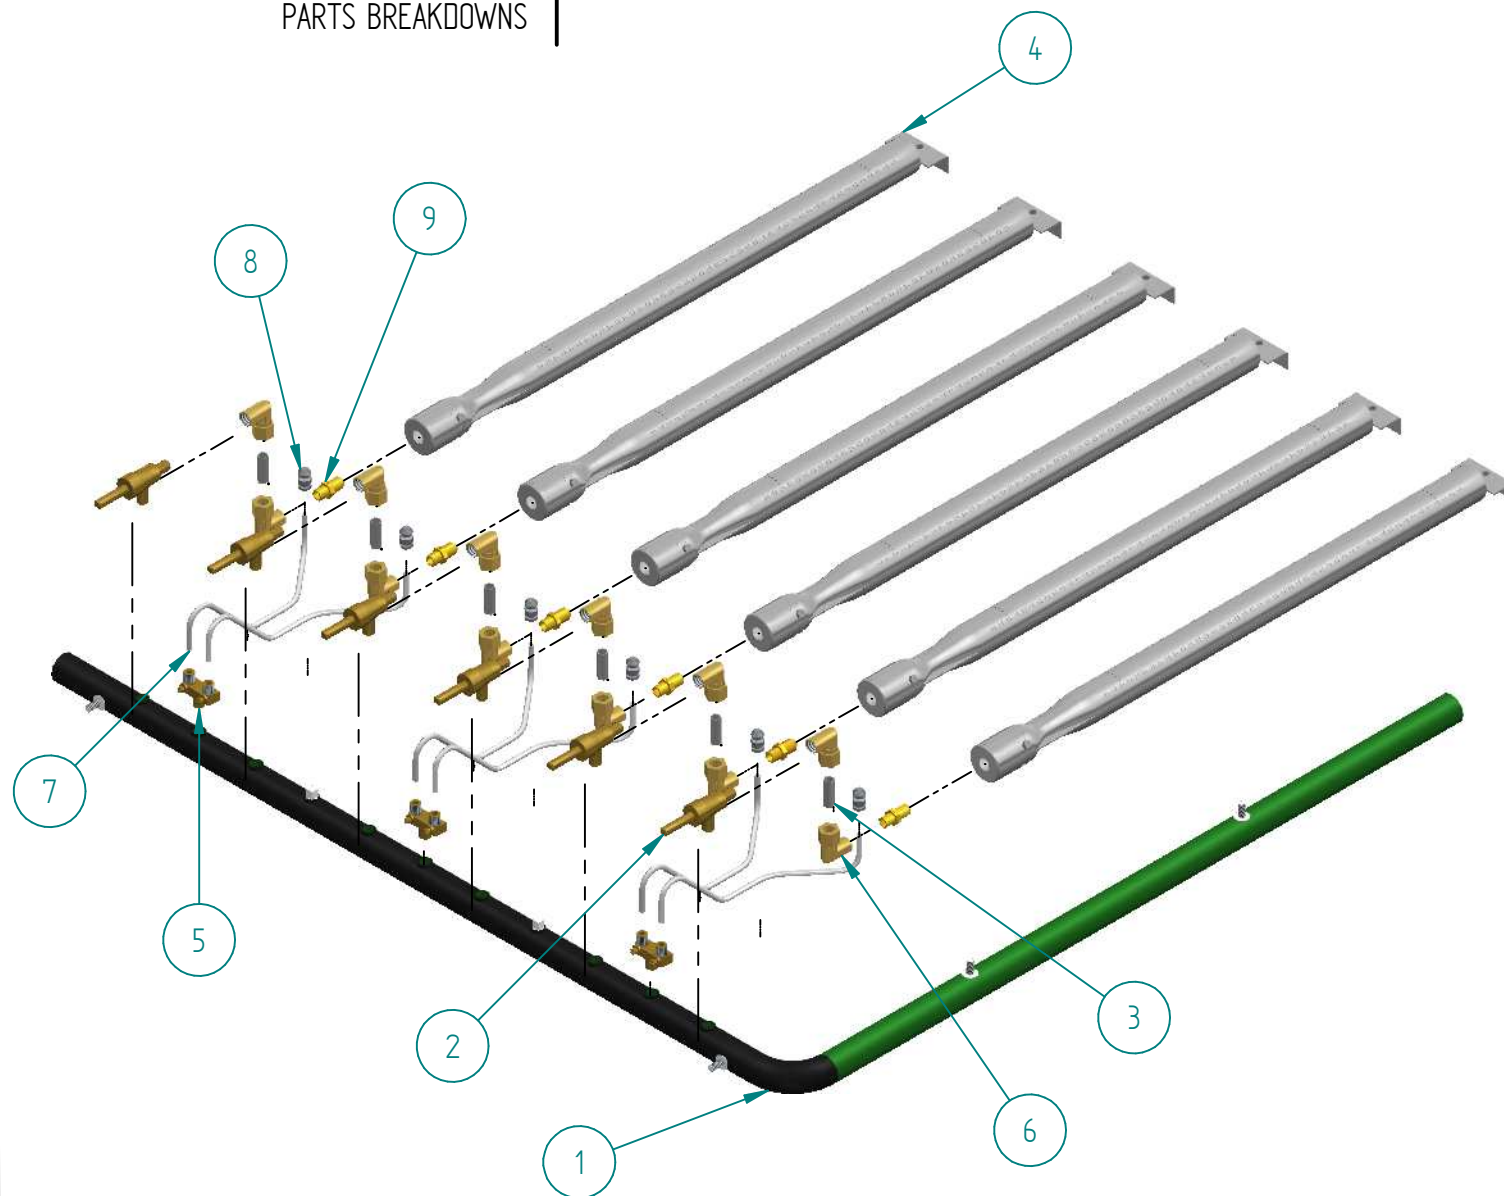

SRCB-36 NG

PARTS BREAKDOWNS

| Item | Code | Description | Qty |
|------|-------------|---------------------------|-----|
| 1 | S903122002 | INNER PANEL BBQ 36" | 1 |
| 2 | S903132004 | OUTER PANEL SRCRB-36 | 1 |
| 3 | S903109001 | GAS SYSTEM RB 36 NG | 1 |
| 5 | S855068000 | SIERRA KNOB | 6 |
| 6 | 602509M0035 | SS SCREW HEAD TRUSS M6-12 | 4 |
| 7 | S902859000 | EXPANDED METAL GRILL 36" | 2 |

PARTS BREAKDOWNS

| Item | Code | Description | Qty |
|------|------------|-----------------------------------|-----|
| 1 | S862831002 | RIGHT OUTER PANEL | 1 |
| 2 | S862830002 | LEFT OUTER PANEL | 1 |
| 3 | S902842004 | CONTROL PANEL - 36" | 1 |
| 4 | S862879000 | ADJUSTABLE FEET 4-6" SS ϕ 2" | 4 |
| 5 | S862863004 | CHIMNEY 36" SIERRA | 1 |
| 6 | S862864004 | FRONT TABLE 36" SIERRA | 1 |
| 7 | S855073000 | SIERRA NAME PLATE | 1 |
| 8 | S905406000 | IRON TOP GRATE BBQ | 12 |
| 9 | S902692002 | INNER SIDE COMPLEMENT | 2 |
| 10 | S862610200 | LEG SUPPORT 36" | 2 |
| 11 | S903001500 | "U" BBQ 36 HD | 1 |
| 12 | S903001600 | TRAY | 1 |
| 13 | S902667000 | HEAT DEFLECTOR | 6 |

PARTS BREAKDOWNS

| Item | Code | Description | Qty |
|------|------------|------------------------------|-----|
| 1 | S905010000 | COMPLETE MANIFOLD 36" | 1 |
| 2 | S862101000 | TOP VALVE | 6 |
| 3 | S905012000 | TAP PIPE | 6 |
| 4 | S855704000 | FLUTE BURNER | 6 |
| 5 | S905007000 | DOUBLE PILOT VALVE AP6-1 | 3 |
| 6 | S855023000 | ELBOW 90° 1/8" NPT CC A91021 | 12 |
| 7 | S855061000 | SS FLEX PIPE 350 | 6 |
| 8 | S865006000 | PILOT TIP A73007 | 6 |
| 9 | S862408000 | MALE ORIFICE # 50 | 6 |