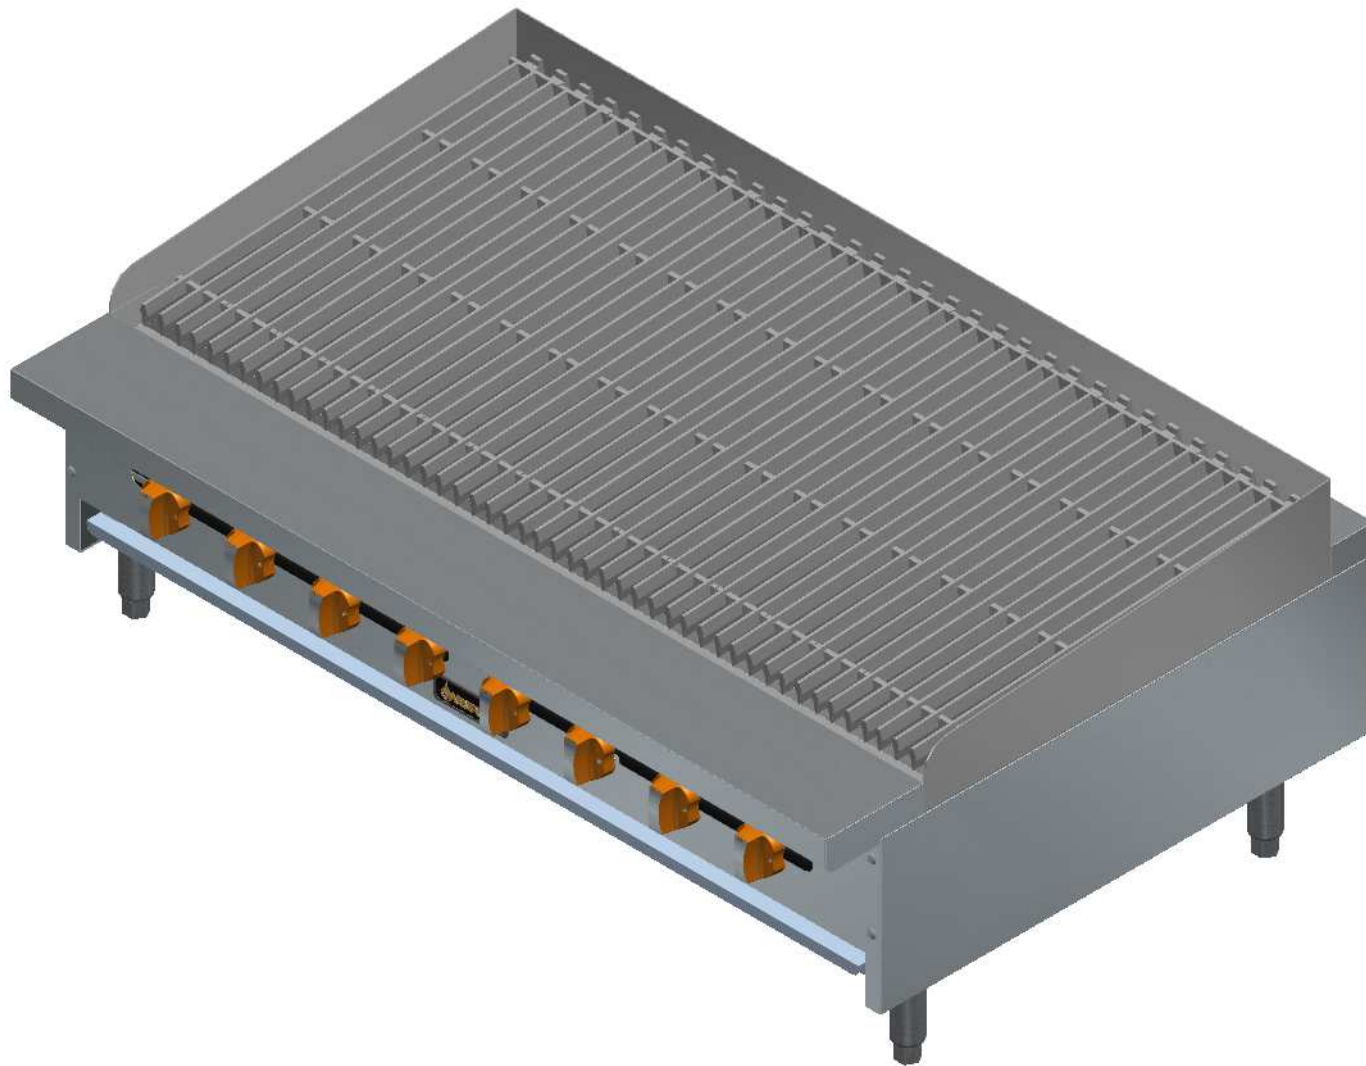

SRCB-48 NG

PARTS BREAKDOWNS

Item	Code	Description	Qty
1	S903133004	OUTER PANEL SRCRB-48"	1
2	S903128002	INNER PANEL RB-48"	1
3	S903129001	GAS SYSTEM RB - 48" NG	1
4	S902860000	EXPANDED METAL GRILL 48"	2
5	602509M0035	Tornillo Inox cab truss M6-12	4
6	S855068000	SIERRA KNOB	8

PARTS BREAKDOWNS

Item	Code	Description	Qty
1	S862830002	LEFT OUTER PANEL	1
2	S862831002	RIGHT OUTER PANEL	1
3	S862866004	COMMAND PANEL 48" SIERRA	1
4	S862868004	FRONT TOP TABLE 48" SIERRA	1
5	S862883001	CHIMNEY 48" SIERRA	1
6	S905406000	IRON TOP GRATE BBQ	16
7*	S903001100	"U" BBQ 48 HD	1
8	S862610100	LEG SUPPORT48"	2
9	S862879000	ADJUSTABLE FEET 4-6" SS ϕ 2"	4
11	S902692002	INNER SIDE COMPLEMENT	2
12	S855073000	SIERRA NAME PLATE	1
13*	S903001200	GREASE COLLECT BBQ 48"	1
14	S902667000	HEAT DEFLECTOR	8

Item	Code	Description	Qty
1	S862648002	SIDE MANIFOLD SUPPORT	2
2	S862649002	FRONT MANIFOLD SUPPORT	1
3	S902610002	TRAY SLIDERS	2
4	S902688002	TRAY COLLECTOR 48"	1
5	S903300800	INNER FRONT BBQ 48 ASSEMBLY	1
6	S903300700	INNER REAR BBQ-48 ASSEMBLY	1

PARTS BREAKDOWNS

Item	Code	Description	Qty
1	S905009000	COMPLETE MANIFOLD BBQ 48	1
2	S862101000	TOP VALVE	8
3	S905012000	TAP PIPE	8
4	S855704000	FLUTE BURNER	8
5	S905007000	DOUBLE PILOT VALVE AP6-1	4
6	S855061000	SS FLEX PIPE 350	4
7	S855023000	ELBOW 90° 1/8" NPT CC A91021	16
8	S865006000	PILOT TIP A73007	8
9	S862408000	MALE ORIFICE # 50	8