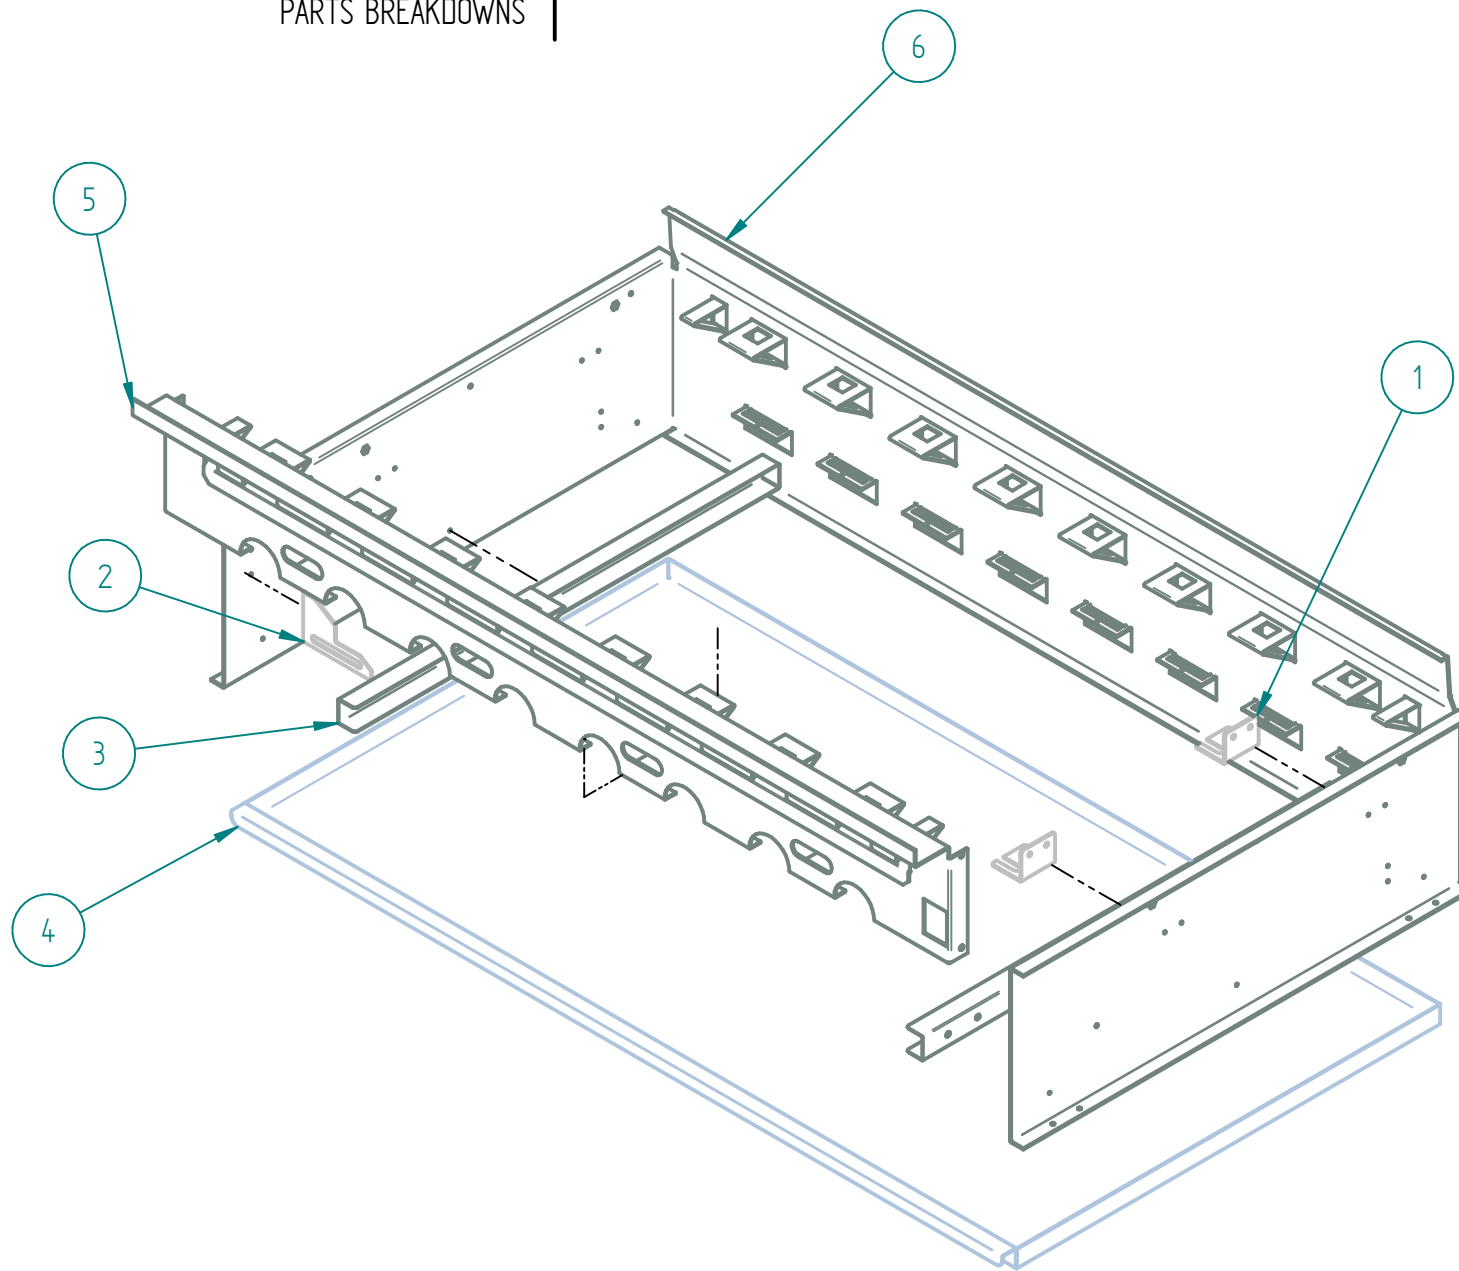

SRCB-48 NG

PARTS BREAKDOWNS

Item	Code	Description	Qty
1	S903133004	OUTER PANEL SRCRB-48"	1
2	S903128002	INNER PANEL RB-48"	1
3	S903129001	GAS SYSTEM RB - 48" NG	1
4	S902860000	EXPANDED METAL GRILL 48"	2
5	602509M0035	Tornillo Inox cab truss M6-12	4
6	S855068000	SIERRA KNOB	8

PARTS BREAKDOWNS

Item	Code	Description	Qty
1	S862830002	LEFT OUTER PANEL	1
2	S862831002	RIGHT OUTER PANEL	1
3	S862866004	COMMAND PANEL 48" SIERRA	1
4	S862868004	FRONT TOP TABLE 48" SIERRA	1
5	S862883001	CHIMNEY 48" SIERRA	1
6	S905406000	IRON TOP GRATE BBQ	16
7*	S903001100	"U" BBQ 48 HD	1
8	S862610100	LEG SUPPORT48"	2
9	S862879000	ADJUSTABLE FEET 4-6" SS ϕ 2"	4
11	S902692002	INNER SIDE COMPLEMENT	2
12	S855073000	SIERRA NAME PLATE	1
13*	S903001200	GREASE COLLECT BBQ 48"	1
14	S902667000	HEAT DEFLECTOR	8

Item	Code	Description	Qty
1	S862648002	SIDE MANIFOLD SUPPORT	2
2	S862649002	FRONT MANIFOLD SUPPORT	1
3	S902610002	TRAY SLIDERS	2
4	S902688002	TRAY COLLECTOR 48"	1
5	S903300800	INNER FRONT BBQ 48 ASSEMBLY	1
6	S903300700	INNER REAR BBQ-48 ASSEMBLY	1

PARTS BREAKDOWNS

Item	Code	Description	Qty
1	S905009000	COMPLETE MANIFOLD BBQ 48	1
2	S862101000	TOP VALVE	8
3	S905012000	TAP PIPE	8
4	S855704000	FLUTE BURNER	8
5	S905007000	DOUBLE PILOT VALVE AP6-1	4
6	S855061000	SS FLEX PIPE 350	4
7	S855023000	ELBOW 90° 1/8" NPT CC A91021	16
8	S865006000	PILOT TIP A73007	8
9	S862408000	MALE ORIFICE # 50	8