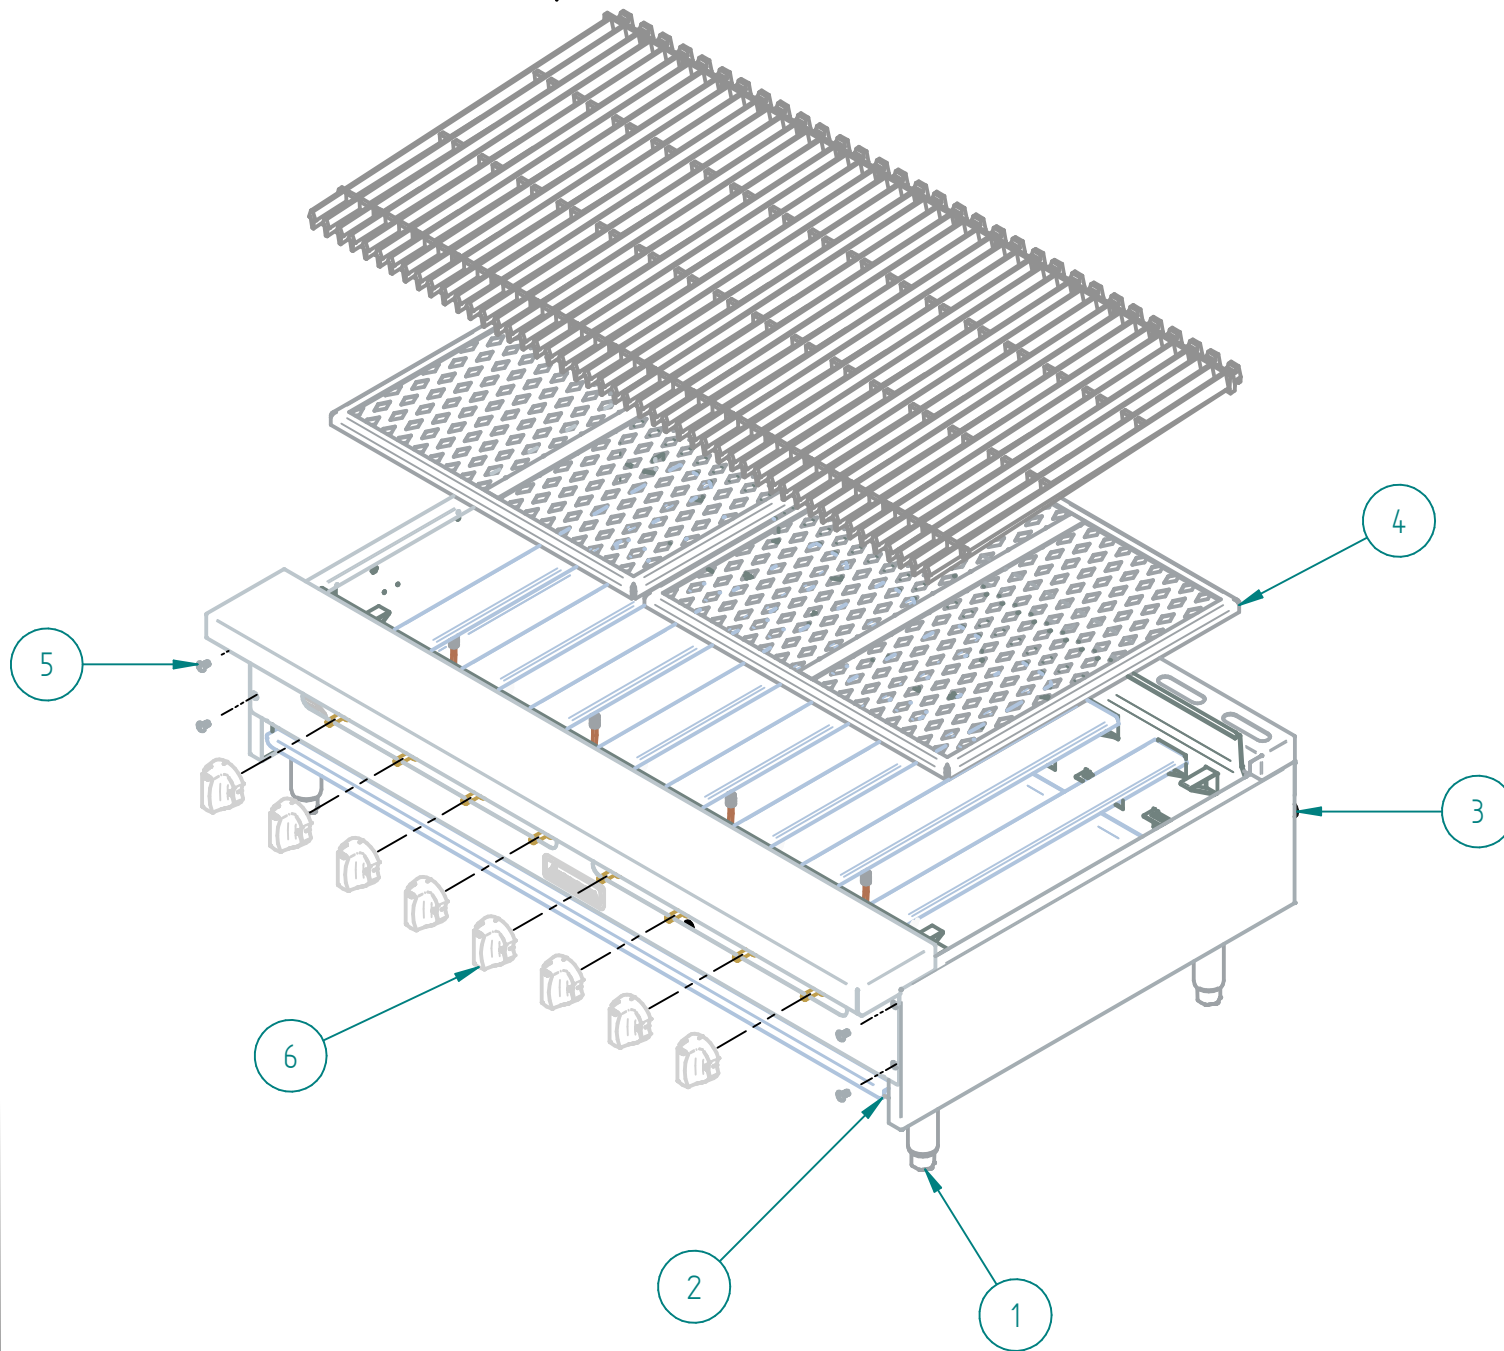

SRCB-48 NG

PARTS BREAKDOWNS

Item	Code	Description	Qty
1	S903133004	OUTER PANEL SRCRB-48"	1
2	S903128002	INNER PANEL RB-48"	1
3	S903129001	GAS SYSTEM RB - 48" NG	1
4	S902860000	EXPANDED METAL GRILL 48"	2
5	602509M0035	Tornillo Inox cab truss M6-12	4
6	S855068000	SIERRA KNOB	8

PARTS BREAKDOWNS

Item	Code	Description	Qty
1	S862830002	LEFT OUTER PANEL	1
2	S862831002	RIGHT OUTER PANEL	1
3	S862866004	COMMAND PANEL 48" SIERRA	1
4	S862868004	FRONT TOP TABLE 48" SIERRA	1
5	S862883001	CHIMNEY 48" SIERRA	1
6	S905406000	IRON TOP GRATE BBQ	16
7*	S903001100	"U" BBQ 48 HD	1
8	S862610100	LEG SUPPORT48"	2
9	S862879000	ADJUSTABLE FEET 4-6" SS ϕ 2"	4
11	S902692002	INNER SIDE COMPLEMENT	2
12	S855073000	SIERRA NAME PLATE	1
13*	S903001200	GREASE COLLECT BBQ 48"	1
14	S902667000	HEAT DEFLECTOR	8

Item	Code	Description	Qty
1	S862648002	SIDE MANIFOLD SUPPORT	2
2	S862649002	FRONT MANIFOLD SUPPORT	1
3	S902610002	TRAY SLIDERS	2
4	S902688002	TRAY COLLECTOR 48"	1
5	S903300800	INNER FRONT BBQ 48 ASSEMBLY	1
6	S903300700	INNER REAR BBQ-48 ASSEMBLY	1

PARTS BREAKDOWNS

Item	Code	Description	Qty
1	S905009000	COMPLETE MANIFOLD BBQ 48	1
2	S862101000	TOP VALVE	8
3	S905012000	TAP PIPE	8
4	S855704000	FLUTE BURNER	8
5	S905007000	DOUBLE PILOT VALVE AP6-1	4
6	S855061000	SS FLEX PIPE 350	4
7	S855023000	ELBOW 90° 1/8" NPT CC A91021	16
8	S865006000	PILOT TIP A73007	8
9	S862408000	MALE ORIFICE # 50	8