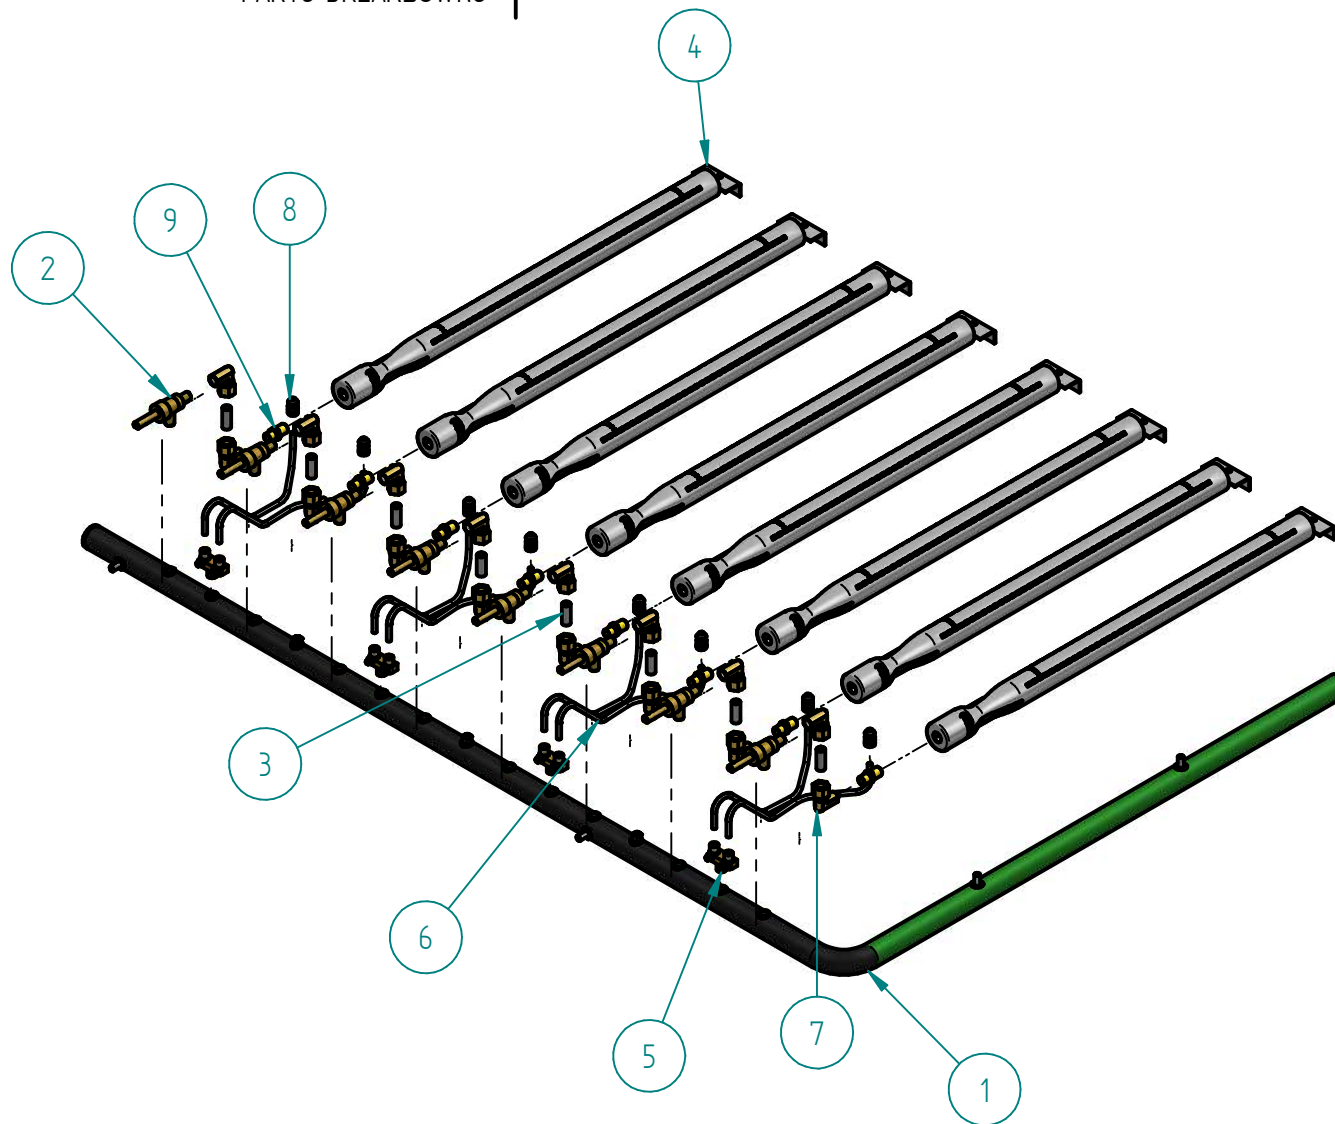

SRCB-48 NG

PARTS BREAKDOWNS

Item	Code	Description	Qty
1	S903133004	OUTER PANEL SRCRB-48"	1
2	S903128002	INNER PANEL RB-48"	1
3	S903129001	GAS SYSTEM RB - 48" NG	1
4	S902860000	EXPANDED METAL GRILL 48"	2
5	602509M0035	Tornillo Inox cab truss M6-12	4
6	S855068000	SIERRA KNOB	8

PARTS BREAKDOWNS

Item	Code	Description	Qty
1	S862830002	LEFT OUTER PANEL	1
2	S862831002	RIGHT OUTER PANEL	1
3	S862866004	COMMAND PANEL 48" SIERRA	1
4	S862868004	FRONT TOP TABLE 48" SIERRA	1
5	S862883001	CHIMNEY 48" SIERRA	1
6	S905406000	IRON TOP GRATE BBQ	16
7*	S903001100	"U" BBQ 48 HD	1
8	S862610100	LEG SUPPORT48"	2
9	S862879000	ADJUSTABLE FEET 4-6" SS ϕ 2"	4
11	S902692002	INNER SIDE COMPLEMENT	2
12	S855073000	SIERRA NAME PLATE	1
13*	S903001200	GREASE COLLECT BBQ 48"	1
14	S902667000	HEAT DEFLECTOR	8

Item	Code	Description	Qty
1	S862648002	SIDE MANIFOLD SUPPORT	2
2	S862649002	FRONT MANIFOLD SUPPORT	1
3	S902610002	TRAY SLIDERS	2
4	S902688002	TRAY COLLECTOR 48"	1
5	S903300800	INNER FRONT BBQ 48 ASSEMBLY	1
6	S903300700	INNER REAR BBQ-48 ASSEMBLY	1

PARTS BREAKDOWNS

Item	Code	Description	Qty
1	S905009000	COMPLETE MANIFOLD BBQ 48	1
2	S862101000	TOP VALVE	8
3	S905012000	TAP PIPE	8
4	S855704000	FLUTE BURNER	8
5	S905007000	DOUBLE PILOT VALVE AP6-1	4
6	S855061000	SS FLEX PIPE 350	4
7	S855023000	ELBOW 90° 1/8" NPT CC A91021	16
8	S865006000	PILOT TIP A73007	8
9	S862408000	MALE ORIFICE # 50	8