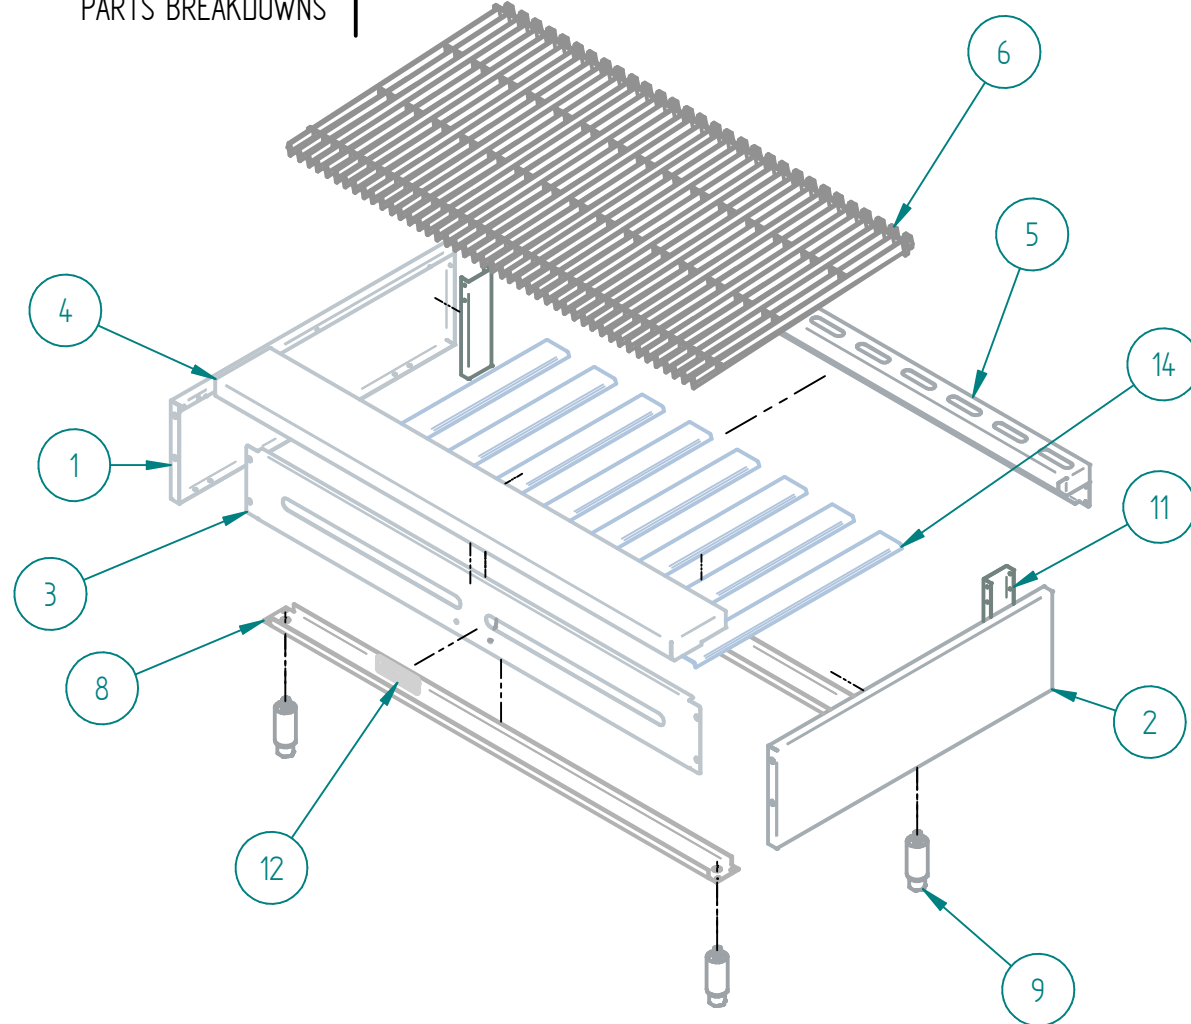

SRCB-48 NG

PARTS BREAKDOWNS

Item	Code	Description	Qty
1	S903133004	OUTER PANEL SRCRB-48"	1
2	S903128002	INNER PANEL RB-48"	1
3	S903129001	GAS SYSTEM RB - 48" NG	1
4	S902860000	EXPANDED METAL GRILL 48"	2
5	602509M0035	Tornillo Inox cab truss M6-12	4
6	S855068000	SIERRA KNOB	8

PARTS BREAKDOWNS

Item	Code	Description	Qty
1	S862830002	LEFT OUTER PANEL	1
2	S862831002	RIGHT OUTER PANEL	1
3	S862866004	COMMAND PANEL 48" SIERRA	1
4	S862868004	FRONT TOP TABLE 48" SIERRA	1
5	S862883001	CHIMNEY 48" SIERRA	1
6	S905406000	IRON TOP GRATE BBQ	16
7*	S903001100	"U" BBQ 48 HD	1
8	S862610100	LEG SUPPORT48"	2
9	S862879000	ADJUSTABLE FEET 4-6" SS ϕ 2"	4
11	S902692002	INNER SIDE COMPLEMENT	2
12	S855073000	SIERRA NAME PLATE	1
13*	S903001200	GREASE COLLECT BBQ 48"	1
14	S902667000	HEAT DEFLECTOR	8

Item	Code	Description	Qty
1	S862648002	SIDE MANIFOLD SUPPORT	2
2	S862649002	FRONT MANIFOLD SUPPORT	1
3	S902610002	TRAY SLIDERS	2
4	S902688002	TRAY COLLECTOR 48"	1
5	S903300800	INNER FRONT BBQ 48 ASSEMBLY	1
6	S903300700	INNER REAR BBQ-48 ASSEMBLY	1

PARTS BREAKDOWNS

Item	Code	Description	Qty
1	S905009000	COMPLETE MANIFOLD BBQ 48	1
2	S862101000	TOP VALVE	8
3	S905012000	TAP PIPE	8
4	S855704000	FLUTE BURNER	8
5	S905007000	DOUBLE PILOT VALVE AP6-1	4
6	S855061000	SS FLEX PIPE 350	4
7	S855023000	ELBOW 90° 1/8" NPT CC A91021	16
8	S865006000	PILOT TIP A73007	8
9	S862408000	MALE ORIFICE # 50	8