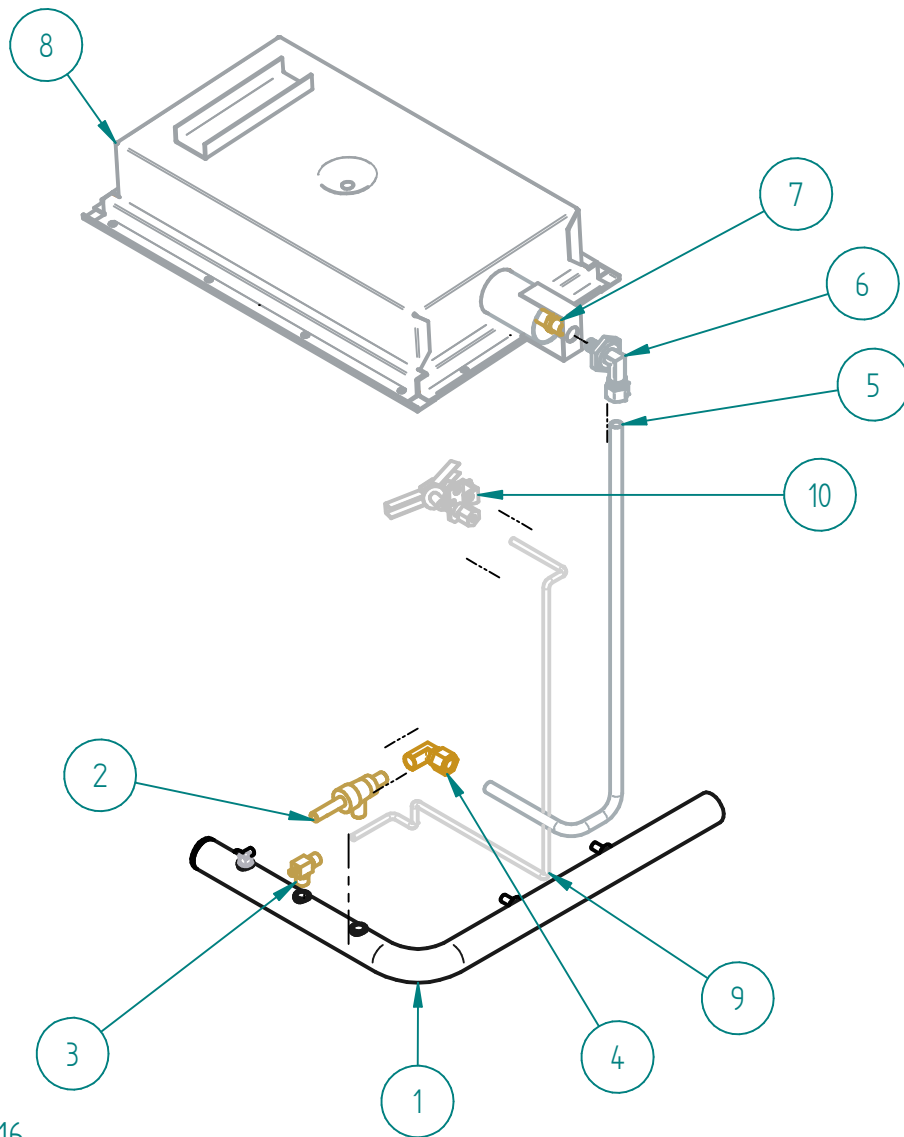

SRCM-24

PARTS BREAKDOWNS

PARTS BREAKDOWNS

Item	Code	Description	Qty
1	S883147001	INNER ASSEMBLY CM-24	1
2	S883146001	OUTER ASSEMBLY CM-24	1
3	S883134001	GAS SYSTEM SB/CM 24 NG	1
4	602509M0035	SS SCREW HEAD TRUSS M6-12	8
5	S883167000	BRACKET MOUNTING SB/CM	1
6	S855068000	SIERRA KNOB	1

S883146001 OUTER ASSEMBLY SRCM - 24

PARTS BREAKDOWNS

Item	Code	Description	Qty
1	S882858000	CONTROL PANEL SB-24"	1
2	S882805002	LEFT SIDE PANEL SALAMANDER	1
3	S882811002	REAR PANEL SAL/CHEE 24"	1
4	S882810002	TOP PANEL 24"	1
5	S882808002	RIGHT SIDE PANEL CM	1
6	S882639002	BRACE BACK	1
7	S882620002	MANIFOLD HOLDER SB/CM	2
8	S882859000	BACK PANEL SB/CM 24"	1
9	S855073000	MEDIUM SIZE SIERRA PLATE	1

S883147001 INNER ASSEMBLY CM - 24

PARTS BREAKDOWNS

Item	Code	Description	Qty
1	S882637002	BASE TRAY SALAMANDER 24"	1
2	S882651002	TRAY SALAMANDER 24"	1
3	S882629002	INNER LEFT PANEL CM	1
4	S882630002	INNER RIGHT PANEL CM	1
5	S882632002	GRILL LEFT SLIDER CHEESEME	3
6	S882631002	GRILL RIGHT SLIDER CHEESEMEL	3
7	S882634002	BURNER HOLDER 24"	1
8	S882638000	GRILL CHEESEMELTER 24"	1
9	S882683000	PILOT HOLDER SALAM-24	1
10	S882684000	ELBOW HOLDER SAL / CM	1

S883134001 GAS SYSTEM SB/CM 24 NG

PARTS BREAKDOWNS

Item	Code	Description	Qty
1	S885002000	COMPLETE MANIFOLD SB-24	1
2	S862101000	TOP VALVE	1
3	S862103000	PILOT REGULATOR AP7-1	1
4	S855023000	ELBOW 90° 1/8" NPT CC A91021	1
5	S885015000_mir	BURNER PIPE	1
6	S855090000	ORIFICE HOLDER ELBOW	1
7	S862408000	MALE ORIFICE # 50	1
8	S885704000	INFRARED BURNER PLATE	1
9	S855016000	PILOT PIPE SAL/CHEES 24"	1
10	S852105000	OVEN PILOT COMPLETE	1
11*	S862420000	PILOT ORIFICE 0.016"	1