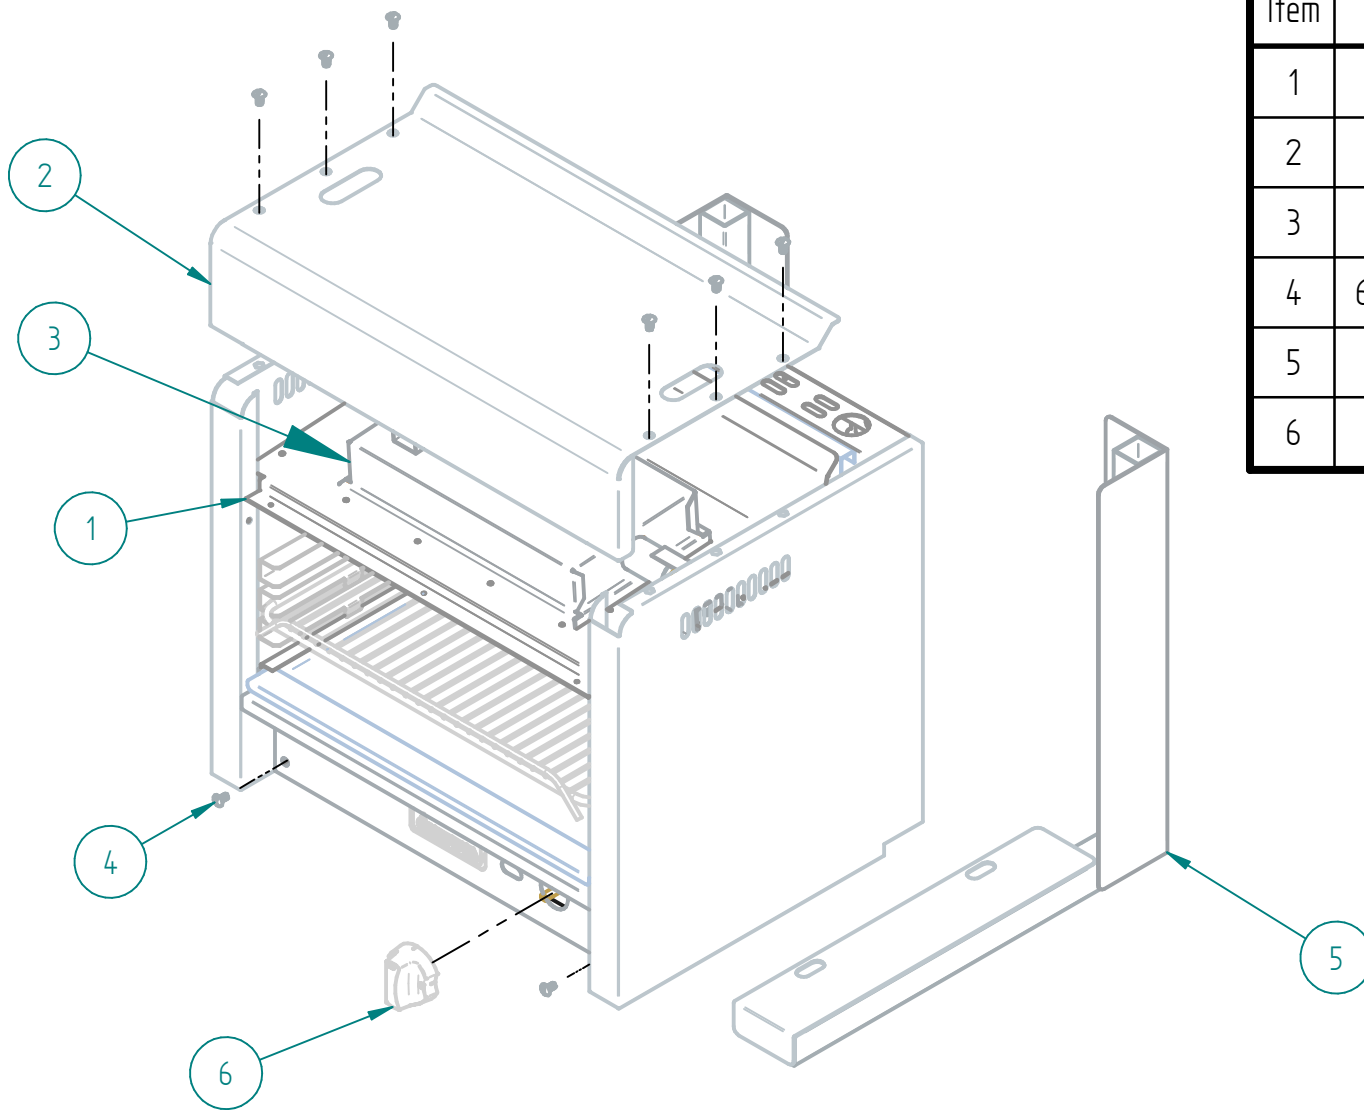

SRCM-24

PARTS BREAKDOWNS

PARTS BREAKDOWNS

Item	Code	Description	Qty
1	S883147001	INNER ASSEMBLY CM-24	1
2	S883146001	OUTER ASSEMBLY CM-24	1
3	S883134001	GAS SYSTEM SB/CM 24 NG	1
4	602509M0035	SS SCREW HEAD TRUSS M6-12	8
5	S883167000	BRACKET MOUNTING SB/CM	1
6	S855068000	SIERRA KNOB	1

S883146001 OUTER ASSEMBLY SRCM - 24

PARTS BREAKDOWNS

Item	Code	Description	Qty
1	S882858000	CONTROL PANEL SB-24"	1
2	S882805002	LEFT SIDE PANEL SALAMANDER	1
3	S882811002	REAR PANEL SAL/CHEE 24"	1
4	S882810002	TOP PANEL 24"	1
5	S882808002	RIGHT SIDE PANEL CM	1
6	S882639002	BRACE BACK	1
7	S882620002	MANIFOLD HOLDER SB/CM	2
8	S882859000	BACK PANEL SB/CM 24"	1
9	S855073000	MEDIUM SIZE SIERRA PLATE	1

S883147001 INNER ASSEMBLY CM - 24

PARTS BREAKDOWNS

Item	Code	Description	Qty
1	S882637002	BASE TRAY SALAMANDER 24"	1
2	S882651002	TRAY SALAMANDER 24"	1
3	S882629002	INNER LEFT PANEL CM	1
4	S882630002	INNER RIGHT PANEL CM	1
5	S882632002	GRILL LEFT SLIDER CHEESEME	3
6	S882631002	GRILL RIGHT SLIDER CHEESEMEL	3
7	S882634002	BURNER HOLDER 24"	1
8	S882638000	GRILL CHEESEMELTER 24"	1
9	S882683000	PILOT HOLDER SALAM-24	1
10	S882684000	ELBOW HOLDER SAL / CM	1

S883134001 GAS SYSTEM SB/CM 24 NG

PARTS BREAKDOWNS

Item	Code	Description	Qty
1	S885002000	COMPLETE MANIFOLD SB-24	1
2	S862101000	TOP VALVE	1
3	S862103000	PILOT REGULATOR AP7-1	1
4	S855023000	ELBOW 90° 1/8" NPT CC A91021	1
5	S885015000_mir	BURNER PIPE	1
6	S855090000	ORIFICE HOLDER ELBOW	1
7	S862408000	MALE ORIFICE # 50	1
8	S885704000	INFRARED BURNER PLATE	1
9	S855016000	PILOT PIPE SAL/CHEES 24"	1
10	S852105000	OVEN PILOT COMPLETE	1
11*	S862420000	PILOT ORIFICE 0.016"	1