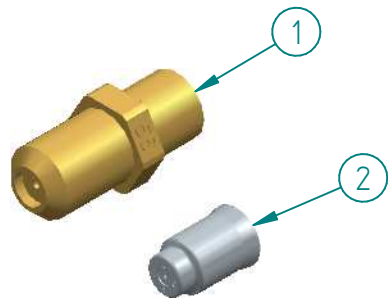

S883134001 GAS SYSTEM SB/CM 24 NG

PARTS BREAKDOWNS

Item	Code	Description	Qty
1	S885002000	COMPLETE MANIFOLD SB-24	1
2	S862101000	TOP VALVE	1
3	S862103000	PILOT REGULATOR AP7-1	1
4	S855023000	ELBOW 90° 1/8" NPT CC A91021	1
5	S885015000_mir	BURNER PIPE	1
6	S855090000	ORIFICE HOLDER ELBOW	1
7	S862408000	MALE ORIFICE # 50	1
8	S885704000	INFRARED BURNER PLATE	1
9	S855016000	PILOT PIPE SAL/CHEES 24"	1
10	S852105000	OVEN PILOT COMPLETE	1
11*	S862420000	PILOT ORIFICE 0.016"	1

S883167000 BRACKET MOUNTING SB/CM

PARTS BREAKDOWNS

S750403300 Conversion Kit NG to LP gas CM-24

PARTS BREAKDOWNS

Item	Code	Description	Qty
1	S862402000	MALE ORIFICE # 56	1
2	S862420000	PILOT ORIFICE LP 0.016"	1