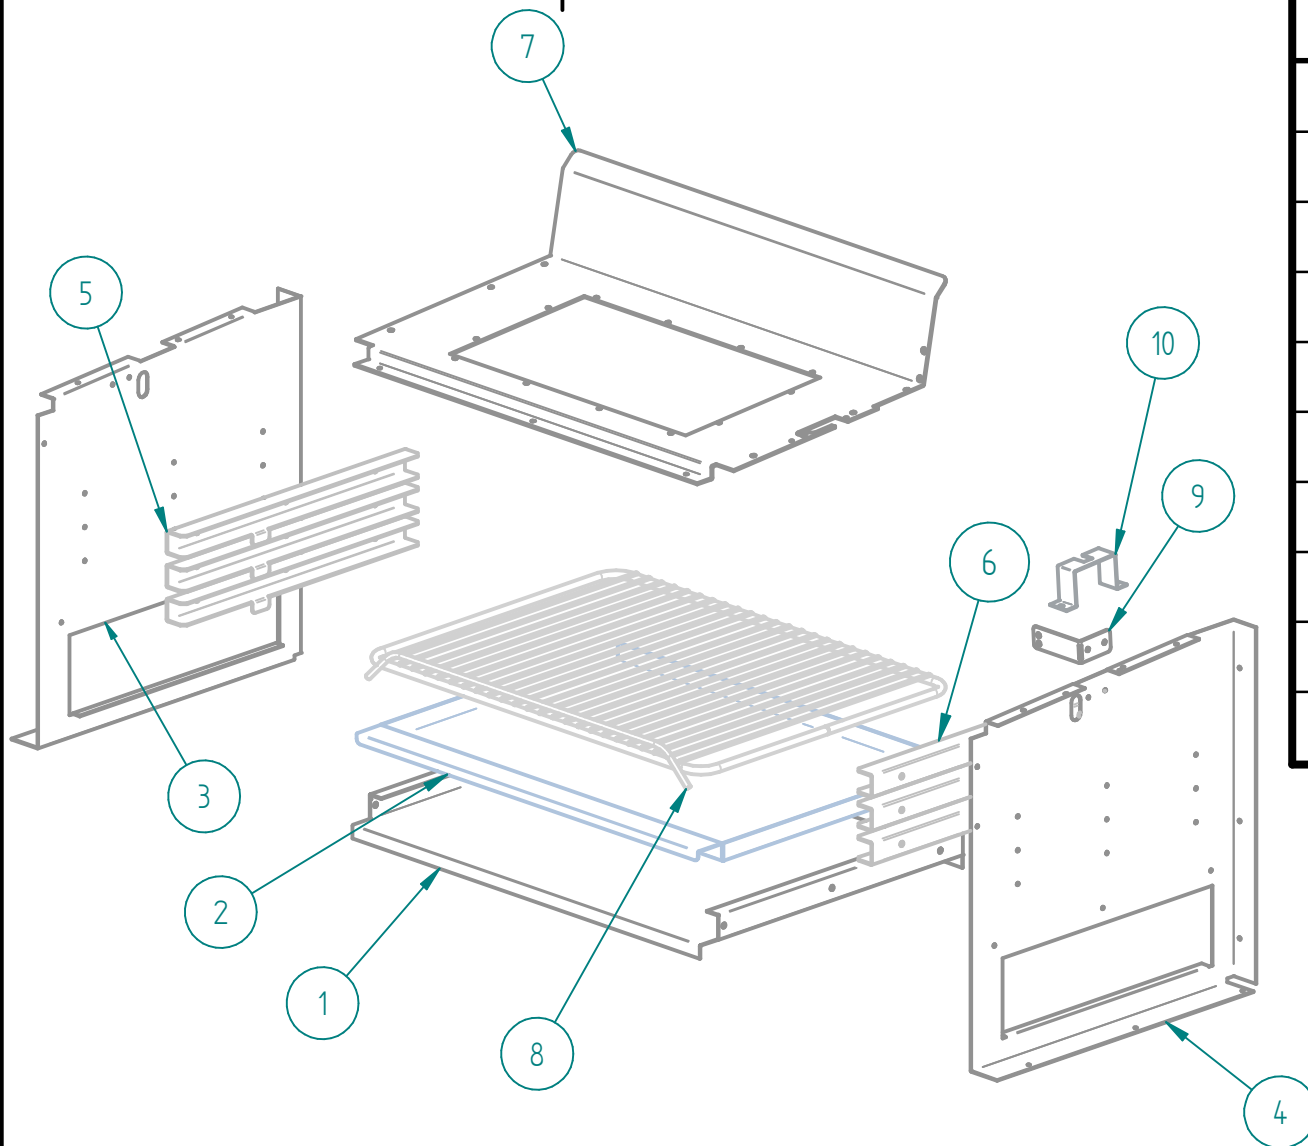

SRCM-24

PARTS BREAKDOWNS

PARTS BREAKDOWNS

Item	Code	Description	Qty
1	S883147001	INNER ASSEMBLY CM-24	1
2	S883146001	OUTER ASSEMBLY CM-24	1
3	S883134001	GAS SYSTEM SB/CM 24 NG	1
4	602509M0035	SS SCREW HEAD TRUSS M6-12	8
5	S883167000	BRACKET MOUNTING SB/CM	1
6	S855068000	SIERRA KNOB	1

S883146001 OUTER ASSEMBLY SRCM - 24

PARTS BREAKDOWNS

Item	Code	Description	Qty
1	S882858000	CONTROL PANEL SB-24"	1
2	S882805002	LEFT SIDE PANEL SALAMANDER	1
3	S882811002	REAR PANEL SAL/CHEE 24"	1
4	S882810002	TOP PANEL 24"	1
5	S882808002	RIGHT SIDE PANEL CM	1
6	S882639002	BRACE BACK	1
7	S882620002	MANIFOLD HOLDER SB/CM	2
8	S882859000	BACK PANEL SB/CM 24"	1
9	S855073000	MEDIUM SIZE SIERRA PLATE	1

S883147001 INNER ASSEMBLY CM - 24

PARTS BREAKDOWNS

Item	Code	Description	Qty
1	S882637002	BASE TRAY SALAMANDER 24"	1
2	S882651002	TRAY SALAMANDER 24"	1
3	S882629002	INNER LEFT PANEL CM	1
4	S882630002	INNER RIGHT PANEL CM	1
5	S882632002	GRILL LEFT SLIDER CHEESEME	3
6	S882631002	GRILL RIGHT SLIDER CHEESEMEL	3
7	S882634002	BURNER HOLDER 24"	1
8	S882638000	GRILL CHEESEMELTER 24"	1
9	S882683000	PILOT HOLDER SALAM-24	1
10	S882684000	ELBOW HOLDER SAL / CM	1

S883134001 GAS SYSTEM SB/CM 24 NG

PARTS BREAKDOWNS

Item	Code	Description	Qty
1	S885002000	COMPLETE MANIFOLD SB-24	1
2	S862101000	TOP VALVE	1
3	S862103000	PILOT REGULATOR AP7-1	1
4	S855023000	ELBOW 90° 1/8" NPT CC A91021	1
5	S885015000_mir	BURNER PIPE	1
6	S855090000	ORIFICE HOLDER ELBOW	1
7	S862408000	MALE ORIFICE # 50	1
8	S885704000	INFRARED BURNER PLATE	1
9	S855016000	PILOT PIPE SAL/CHEES 24"	1
10	S852105000	OVEN PILOT COMPLETE	1
11*	S862420000	PILOT ORIFICE 0.016"	1