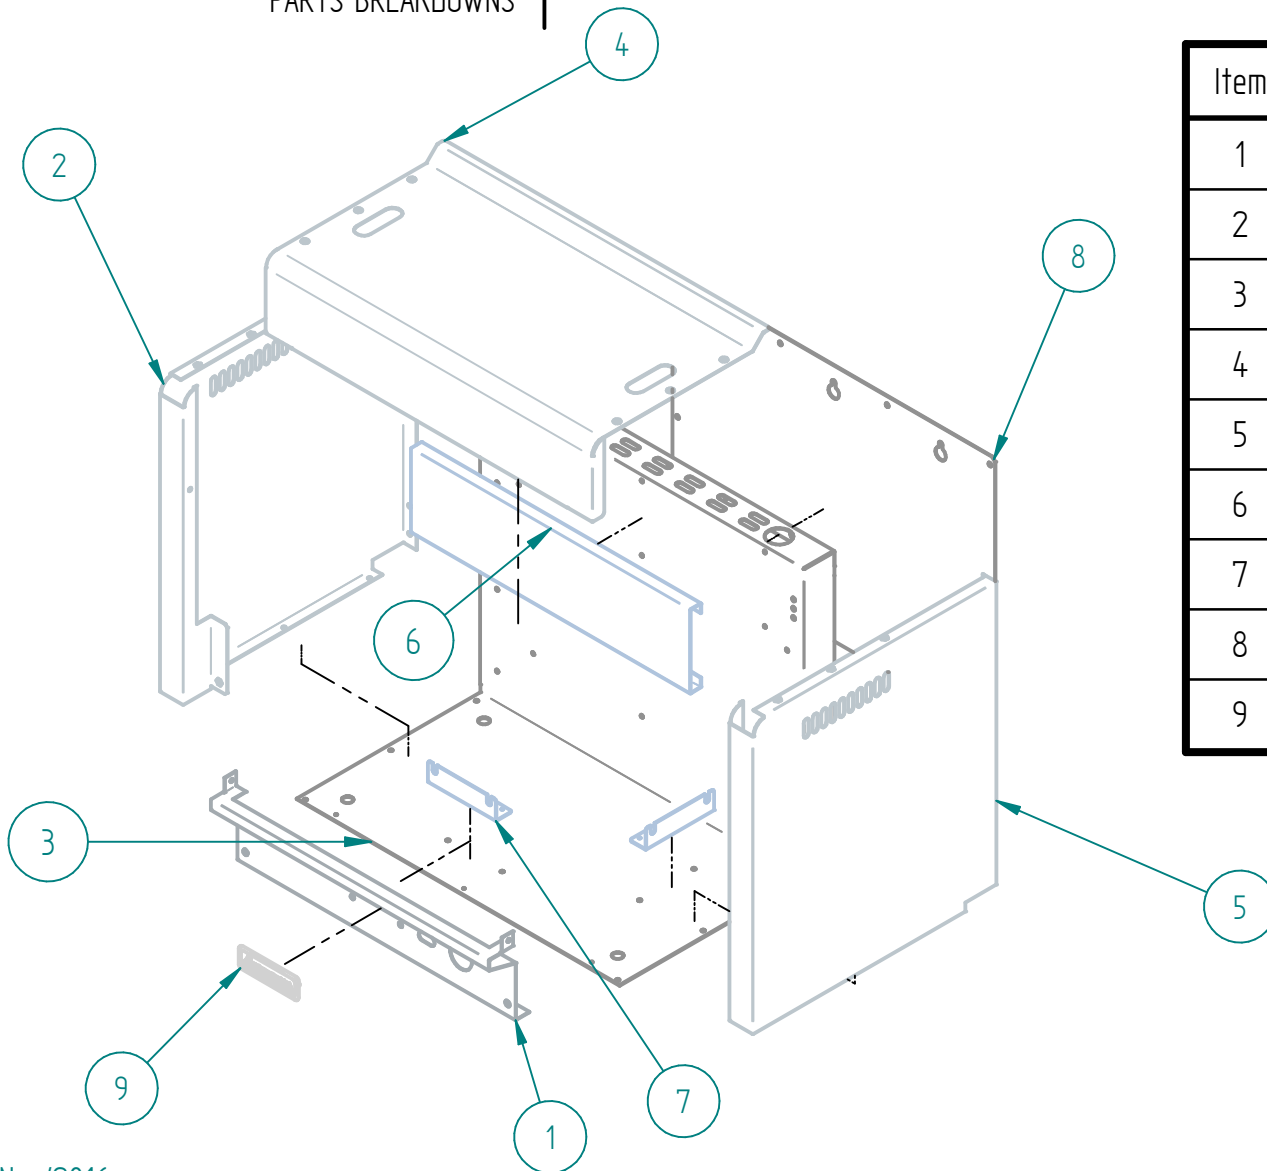

SRCM-24

PARTS BREAKDOWNS

PARTS BREAKDOWNS

Item	Code	Description	Qty
1	S883147001	INNER ASSEMBLY CM-24	1
2	S883146001	OUTER ASSEMBLY CM-24	1
3	S883134001	GAS SYSTEM SB/CM 24 NG	1
4	602509M0035	SS SCREW HEAD TRUSS M6-12	8
5	S883167000	BRACKET MOUNTING SB/CM	1
6	S855068000	SIERRA KNOB	1

S883146001 OUTER ASSEMBLY SRCM - 24

PARTS BREAKDOWNS

Item	Code	Description	Qty
1	S882858000	CONTROL PANEL SB-24"	1
2	S882805002	LEFT SIDE PANEL SALAMANDER	1
3	S882811002	REAR PANEL SAL/CHEE 24"	1
4	S882810002	TOP PANEL 24"	1
5	S882808002	RIGHT SIDE PANEL CM	1
6	S882639002	BRACE BACK	1
7	S882620002	MANIFOLD HOLDER SB/CM	2
8	S882859000	BACK PANEL SB/CM 24"	1
9	S855073000	MEDIUM SIZE SIERRA PLATE	1

S883147001 INNER ASSEMBLY CM - 24

PARTS BREAKDOWNS

Item	Code	Description	Qty
1	S882637002	BASE TRAY SALAMANDER 24"	1
2	S882651002	TRAY SALAMANDER 24"	1
3	S882629002	INNER LEFT PANEL CM	1
4	S882630002	INNER RIGHT PANEL CM	1
5	S882632002	GRILL LEFT SLIDER CHEESEME	3
6	S882631002	GRILL RIGHT SLIDER CHEESEMEL	3
7	S882634002	BURNER HOLDER 24"	1
8	S882638000	GRILL CHEESEMELTER 24"	1
9	S882683000	PILOT HOLDER SALAM-24	1
10	S882684000	ELBOW HOLDER SAL / CM	1

S883134001 GAS SYSTEM SB/CM 24 NG

PARTS BREAKDOWNS

Item	Code	Description	Qty
1	S885002000	COMPLETE MANIFOLD SB-24	1
2	S862101000	TOP VALVE	1
3	S862103000	PILOT REGULATOR AP7-1	1
4	S855023000	ELBOW 90° 1/8" NPT CC A91021	1
5	S885015000_mir	BURNER PIPE	1
6	S855090000	ORIFICE HOLDER ELBOW	1
7	S862408000	MALE ORIFICE # 50	1
8	S885704000	INFRARED BURNER PLATE	1
9	S855016000	PILOT PIPE SAL/CHEES 24"	1
10	S852105000	OVEN PILOT COMPLETE	1
11*	S862420000	PILOT ORIFICE 0.016"	1