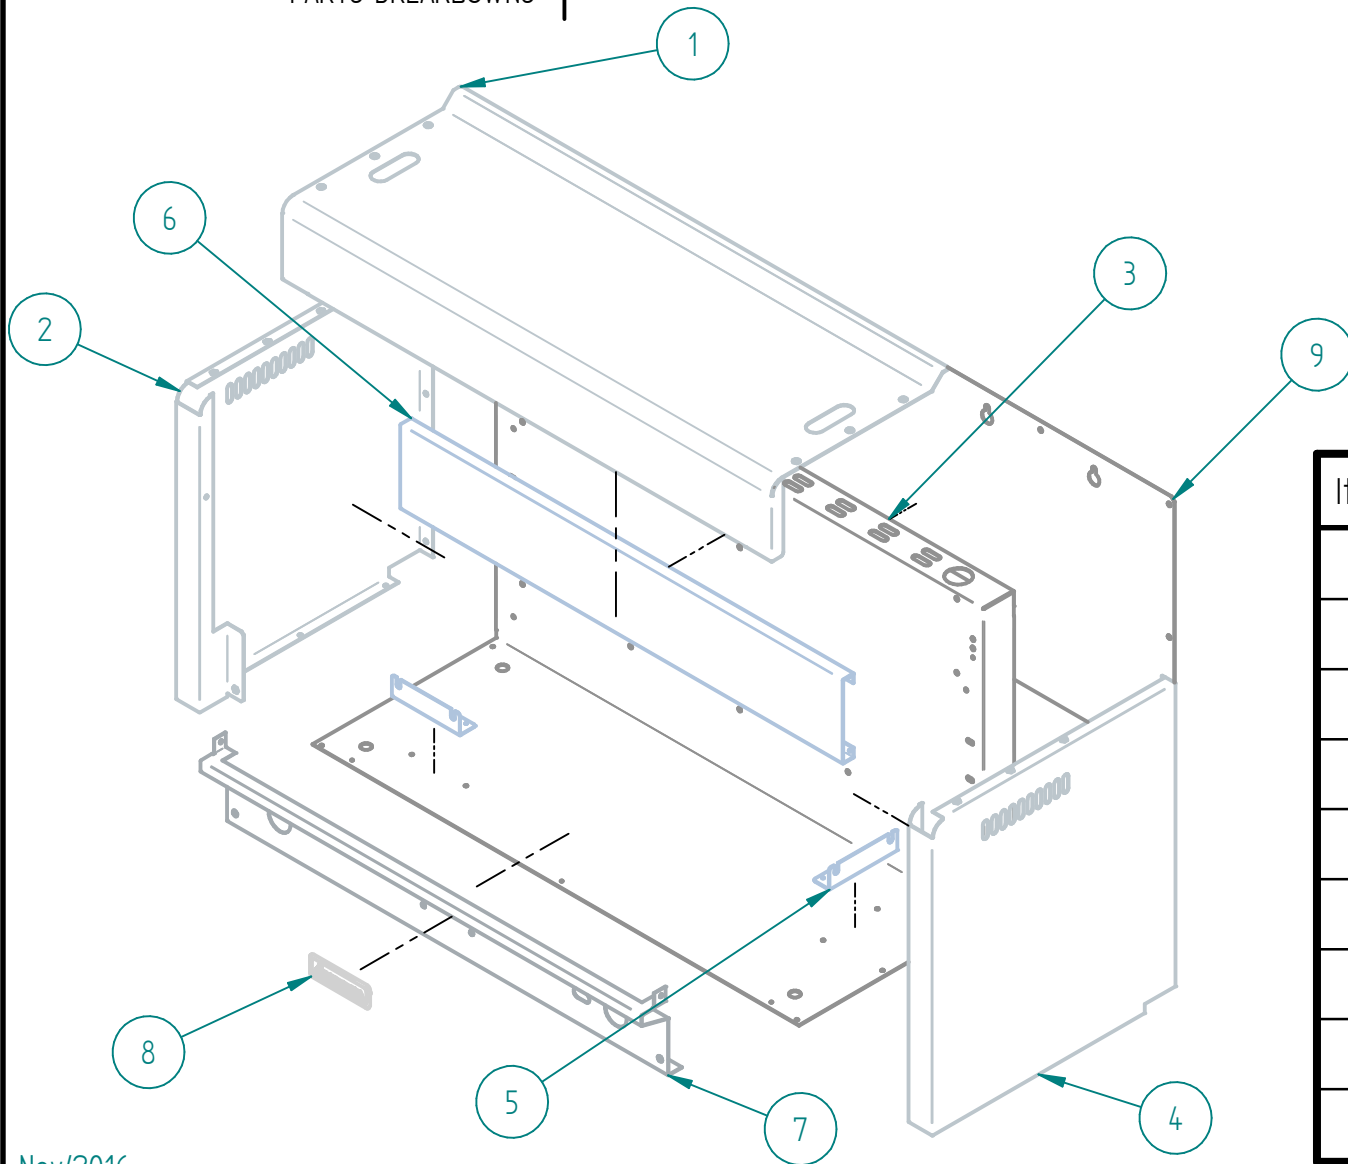

SRCM-36

PARTS BREAKDOWNS

PARTS BREAKDOWNS

Item	Code	Description	Qty
1	S883149001	INNER ASSEMBLY CM-36	1
2	S883175000	OUTER ASSEMBLY SRCM-36	1
3	S883138001	GAS SYSTEM SB-36 NG	1
4	602509M0035	SS SCREW HEAD TRUSS M6-12	8
5	S855068000	SIERRA KNOB	2
6	S883167000	BRACKET MOUNTING SB/CM	1

S883175000 OUTER ASSEMBLY SRCM-36

PARTS BREAKDOWNS

Item	Code	Description	Qty
1	S882802002	FRONT UPPER PANEL 36"	1
2	S882805002	LEFT SIDE PANEL SALAMANDER	1
3	S882807002	REAR PANEL SAL/CHEE 36"	1
4	S882808002	RIGHT SIDE PANEL CM	1
5	S882620002	MANIFOLD HOLDER SB/CM	2
6	S882612002	REAR REINFORCEMENT 36"	1
7	S882820004	CONTROL PANEL 36" SIERRA	1
8	S855073000	MEDIUM SIZE SIERRA PLATE	1
9	S882862000	BACK PANEL SB/CM 36"	1

S883149001 INNER ASSEMBLY CM-36

PARTS BREAKDOWNS

Item	Code	Description	Qty
1	S882601002	BURNER HOLDER SB/CM 36"	1
2	S882629002	INNER LEFT PANEL CM	1
3	S882630002	INNER RIGHT PANEL CM	1
4	S882631002	GRILL RIGHT SLIDER CHEESEMEL	3
5	S882632002	GRILL LEFT SLIDER CHEESEME	3
6	S882633000	GRILL CHEESEMELTER 36	1
7	S882684000	ELBOW HOLDER SAL / CM	2
8	S882621002	BASE TRAY SB/CM 36"	1
9	S882652002	TRAY SALAM/CHESSSE 36"	1
10	S882655002	PILOT HOLDER SB/CM-36"	2

S883138001 GAS SYSTEM SB/CM-36 NG

PARTS BREAKDOWNS

Item	Code	Description	Qty
1	S885708000	INFRARED BURNER PLATE	2
2	S885005000	COMPLETE MANIFOLD SB-36	1
3	S862101000	TOP VALVE	2
4	S905007000	DOUBLE PILOT VALVE AP6-1	1
5	S855023000	ELBOW 90° 1/8" NPT CC A91021	2
6	S852105000	OVEN PILOT COMPLETE	2
7	S855090000	ORIFICE ELBOW OVEN	2
8	S862408000	MALE ORIFICE # 50	2
9	S885016000	SHORT PILOT PIPE SB/CM 36"	1
10	S885017000	LONG PILOT PIPE SB / CM 36"	1
11	S885015000	BURNER PIPE SAL/CHESS	1