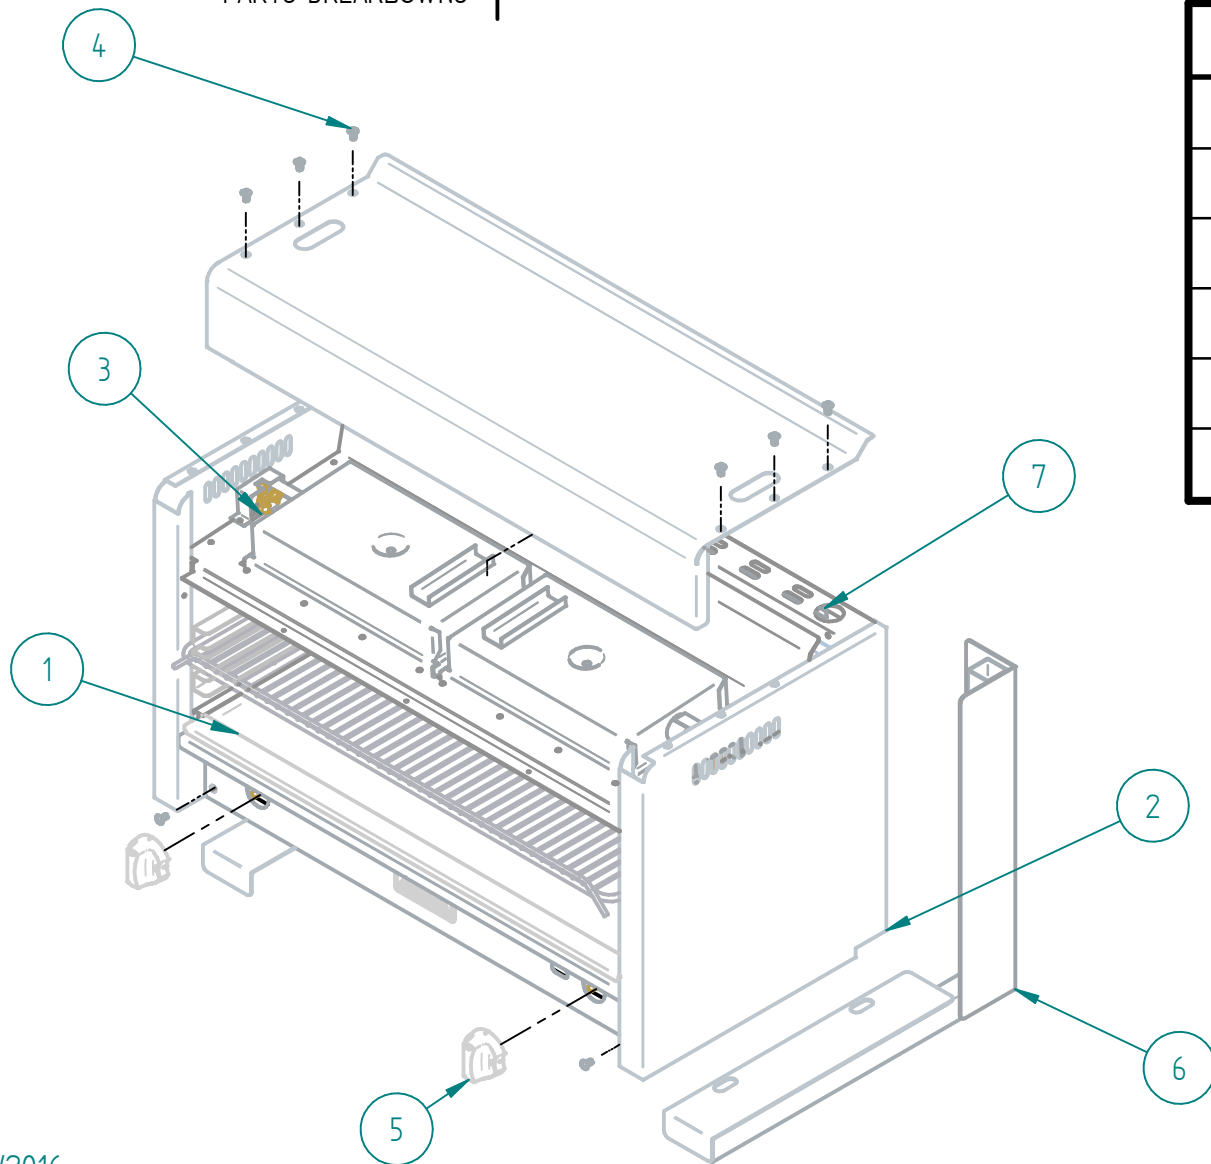

SRCM-36

PARTS BREAKDOWNS

PARTS BREAKDOWNS

Item	Code	Description	Qty
1	S883149001	INNER ASSEMBLY CM-36	1
2	S883175000	OUTER ASSEMBLY SRCM-36	1
3	S883138001	GAS SYSTEM SB-36 NG	1
4	602509M0035	SS SCREW HEAD TRUSS M6-12	8
5	S855068000	SIERRA KNOB	2
6	S883167000	BRACKET MOUNTING SB/CM	1

S883175000 OUTER ASSEMBLY SRCM-36

PARTS BREAKDOWNS

Item	Code	Description	Qty
1	S882802002	FRONT UPPER PANEL 36"	1
2	S882805002	LEFT SIDE PANEL SALAMANDER	1
3	S882807002	REAR PANEL SAL/CHEE 36"	1
4	S882808002	RIGHT SIDE PANEL CM	1
5	S882620002	MANIFOLD HOLDER SB/CM	2
6	S882612002	REAR REINFORCEMENT 36"	1
7	S882820004	CONTROL PANEL 36" SIERRA	1
8	S855073000	MEDIUM SIZE SIERRA PLATE	1
9	S882862000	BACK PANEL SB/CM 36"	1

S883149001 INNER ASSEMBLY CM-36

PARTS BREAKDOWNS

Item	Code	Description	Qty
1	S882601002	BURNER HOLDER SB/CM 36"	1
2	S882629002	INNER LEFT PANEL CM	1
3	S882630002	INNER RIGHT PANEL CM	1
4	S882631002	GRILL RIGHT SLIDER CHEESEMEL	3
5	S882632002	GRILL LEFT SLIDER CHEESEME	3
6	S882633000	GRILL CHEESEMELTER 36	1
7	S882684000	ELBOW HOLDER SAL / CM	2
8	S882621002	BASE TRAY SB/CM 36"	1
9	S882652002	TRAY SALAM/CHESSSE 36"	1
10	S882655002	PILOT HOLDER SB/CM-36"	2

S883138001 GAS SYSTEM SB/CM-36 NG

PARTS BREAKDOWNS

Item	Code	Description	Qty
1	S885708000	INFRARED BURNER PLATE	2
2	S885005000	COMPLETE MANIFOLD SB-36	1
3	S862101000	TOP VALVE	2
4	S905007000	DOUBLE PILOT VALVE AP6-1	1
5	S855023000	ELBOW 90° 1/8" NPT CC A91021	2
6	S852105000	OVEN PILOT COMPLETE	2
7	S855090000	ORIFICE ELBOW OVEN	2
8	S862408000	MALE ORIFICE # 50	2
9	S885016000	SHORT PILOT PIPE SB/CM 36"	1
10	S885017000	LONG PILOT PIPE SB / CM 36"	1
11	S885015000	BURNER PIPE SAL/CHESS	1