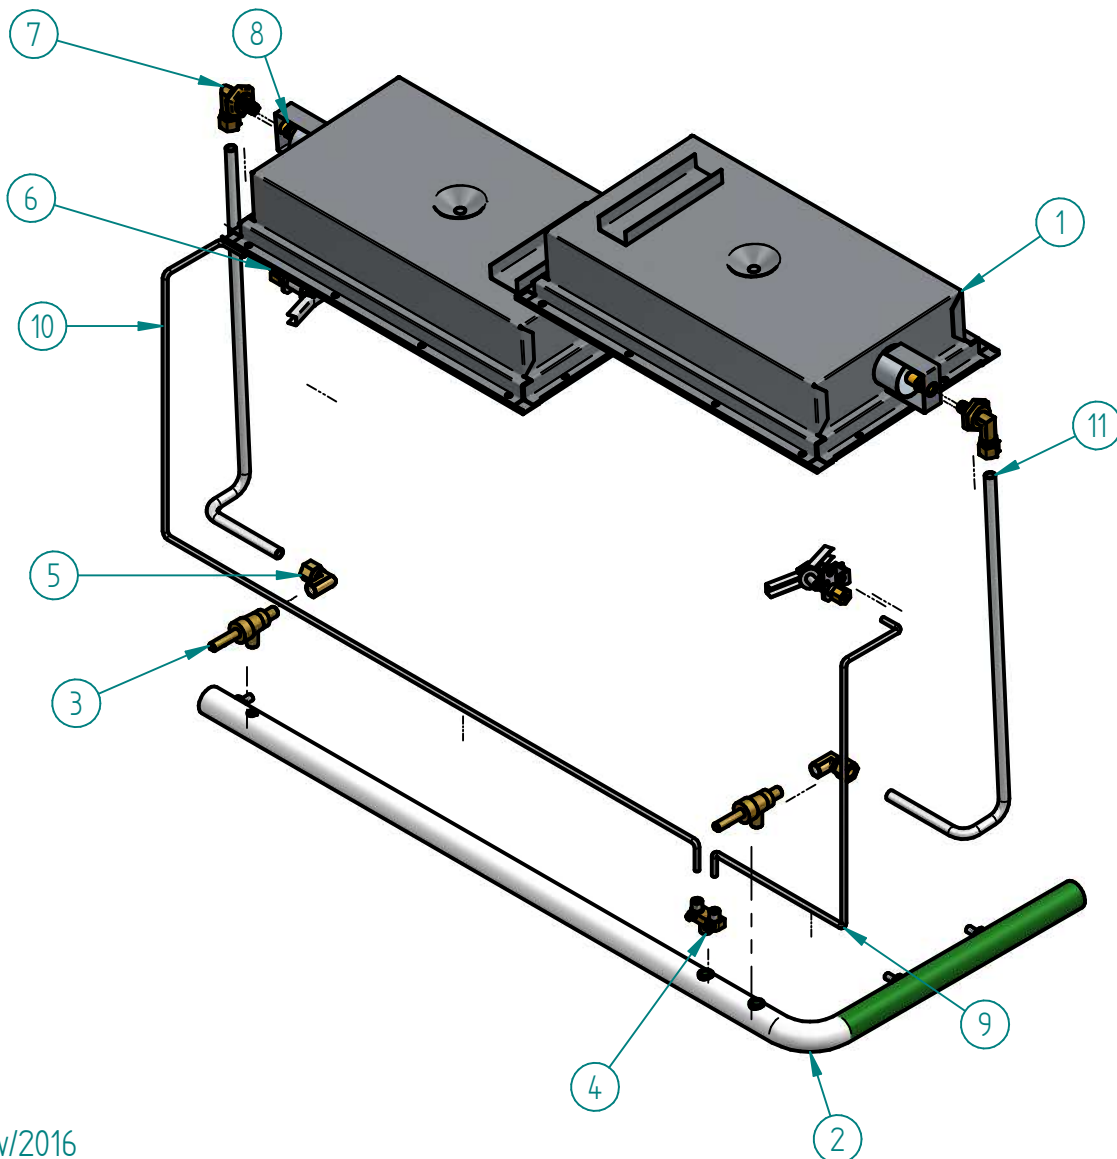

S883175000 OUTER ASSEMBLY SRCM-36

PARTS BREAKDOWNS

Item	Code	Description	Qty
1	S882802002	FRONT UPPER PANEL 36"	1
2	S882805002	LEFT SIDE PANEL SALAMANDER	1
3	S882807002	REAR PANEL SAL/CHEE 36"	1
4	S882808002	RIGHT SIDE PANEL CM	1
5	S882620002	MANIFOLD HOLDER SB/CM	2
6	S882612002	REAR REINFORCEMENT 36"	1
7	S882820004	CONTROL PANEL 36" SIERRA	1
8	S855073000	MEDIUM SIZE SIERRA PLATE	1
9	S882862000	BACK PANEL SB/CM 36"	1

S883149001 INNER ASSEMBLY CM-36

PARTS BREAKDOWNS

Item	Code	Description	Qty
1	S882601002	BURNER HOLDER SB/CM 36"	1
2	S882629002	INNER LEFT PANEL CM	1
3	S882630002	INNER RIGHT PANEL CM	1
4	S882631002	GRILL RIGHT SLIDER CHEESEMEL	3
5	S882632002	GRILL LEFT SLIDER CHEESEME	3
6	S882633000	GRILL CHEESEMELTER 36	1
7	S882684000	ELBOW HOLDER SAL / CM	2
8	S882621002	BASE TRAY SB/CM 36"	1
9	S882652002	TRAY SALAM/CHESSSE 36"	1
10	S882655002	PILOT HOLDER SB/CM-36"	2

S883138001 GAS SYSTEM SB/CM-36 NG

PARTS BREAKDOWNS

Item	Code	Description	Qty
1	S885708000	INFRARED BURNER PLATE	2
2	S885005000	COMPLETE MANIFOLD SB-36	1
3	S862101000	TOP VALVE	2
4	S905007000	DOUBLE PILOT VALVE AP6-1	1
5	S855023000	ELBOW 90° 1/8" NPT CC A91021	2
6	S852105000	OVEN PILOT COMPLETE	2
7	S855090000	ORIFICE ELBOW OVEN	2
8	S862408000	MALE ORIFICE # 50	2
9	S885016000	SHORT PILOT PIPE SB/CM 36"	1
10	S885017000	LONG PILOT PIPE SB / CM 36"	1
11	S885015000	BURNER PIPE SAL/CHESS	1