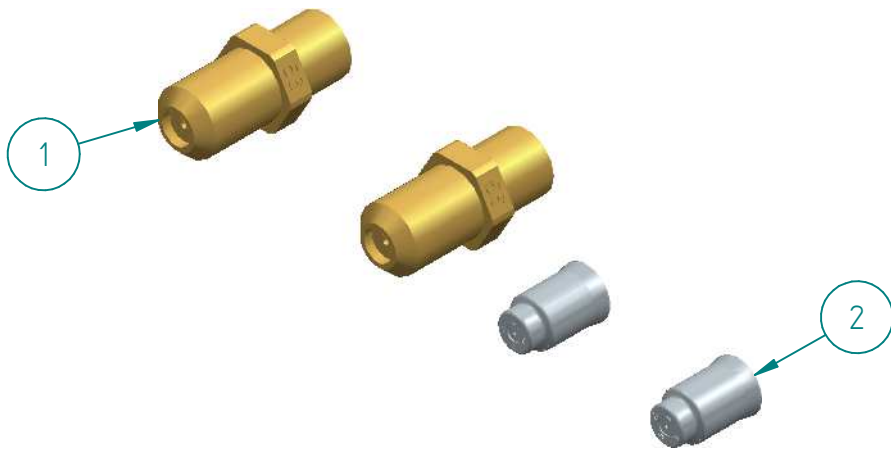

S883138001 GAS SYSTEM SB/CM-36 NG

PARTS BREAKDOWNS

Item	Code	Description	Qty
1	S885708000	INFRARED BURNER PLATE	2
2	S885005000	COMPLETE MANIFOLD SB-36	1
3	S862101000	TOP VALVE	2
4	S905007000	DOUBLE PILOT VALVE AP6-1	1
5	S855023000	ELBOW 90° 1/8" NPT CC A91021	2
6	S852105000	OVEN PILOT COMPLETE	2
7	S855090000	ORIFICE ELBOW OVEN	2
8	S862408000	MALE ORIFICE # 50	2
9	S885016000	SHORT PILOT PIPE SB/CM 36"	1
10	S885017000	LONG PILOT PIPE SB / CM 36"	1
11	S885015000	BURNER PIPE SAL/CHESS	1

S883167000 BRACKET MOUNTING SB/CM

PARTS BREAKDOWNS

S883103400 Conversion Kit NG to LP gas CM 36

PARTS BREAKDOWNS

Item	Code	Description	Qty
1	S862402000	MALE ORIFICE # 56	2
2	S862420000	PILOT ORIFICE LP 0.016"	2