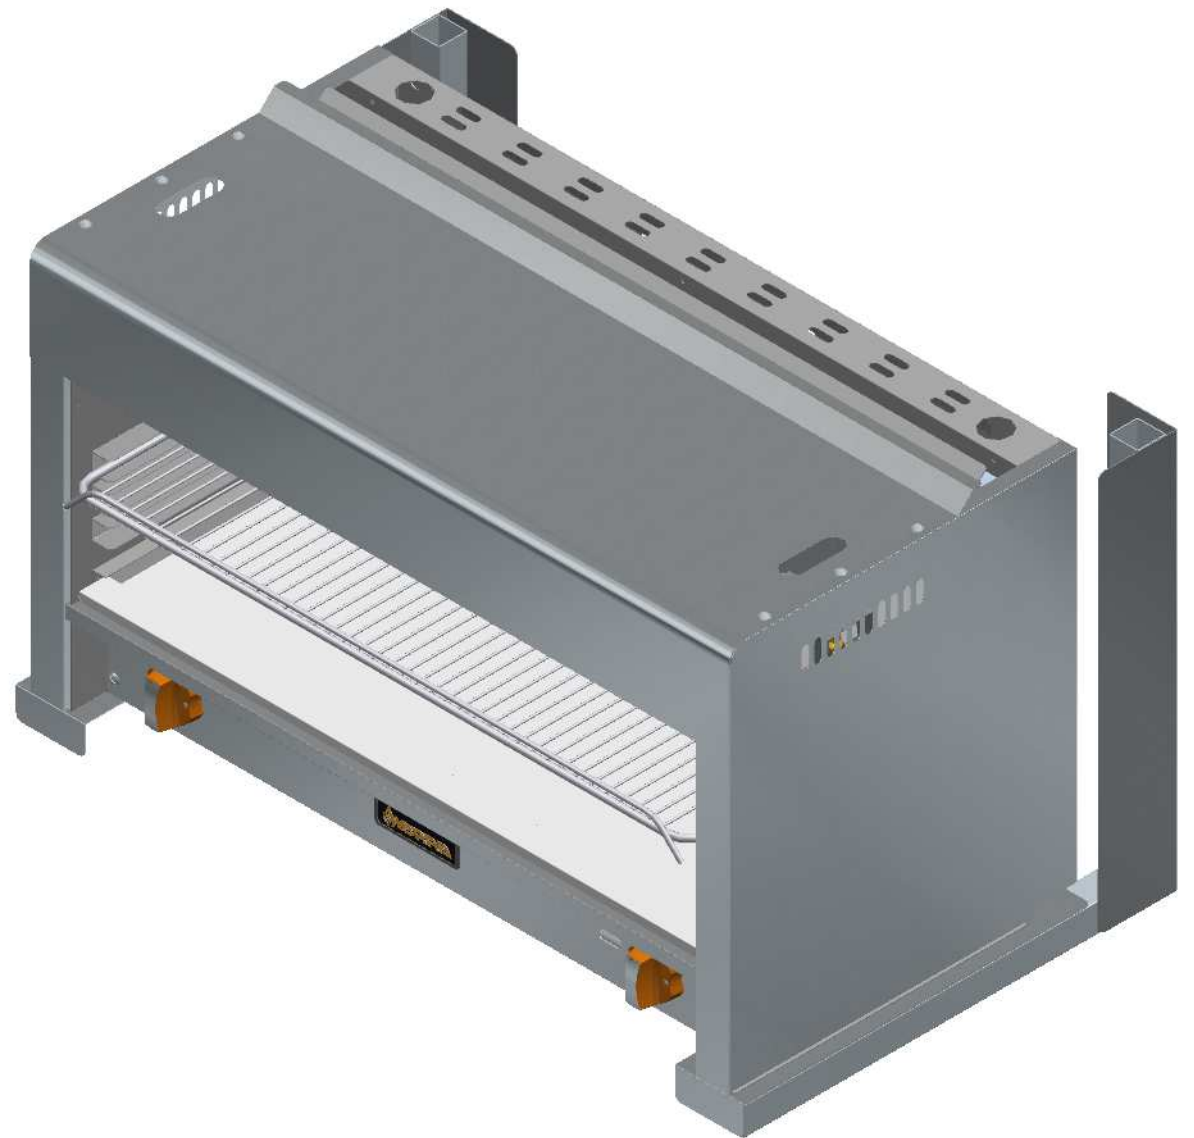

SRCM-36

PARTS BREAKDOWNS

PARTS BREAKDOWNS

Item	Code	Description	Qty
1	S883149001	INNER ASSEMBLY CM-36	1
2	S883175000	OUTER ASSEMBLY SRCM-36	1
3	S883138001	GAS SYSTEM SB-36 NG	1
4	602509M0035	SS SCREW HEAD TRUSS M6-12	8
5	S855068000	SIERRA KNOB	2
6	S883167000	BRACKET MOUNTING SB/CM	1

S883175000 OUTER ASSEMBLY SRCM-36

PARTS BREAKDOWNS

Item	Code	Description	Qty
1	S882802002	FRONT UPPER PANEL 36"	1
2	S882805002	LEFT SIDE PANEL SALAMANDER	1
3	S882807002	REAR PANEL SAL/CHEE 36"	1
4	S882808002	RIGHT SIDE PANEL CM	1
5	S882620002	MANIFOLD HOLDER SB/CM	2
6	S882612002	REAR REINFORCEMENT 36"	1
7	S882820004	CONTROL PANEL 36" SIERRA	1
8	S855073000	MEDIUM SIZE SIERRA PLATE	1
9	S882862000	BACK PANEL SB/CM 36"	1

S883149001 INNER ASSEMBLY CM-36

PARTS BREAKDOWNS

Item	Code	Description	Qty
1	S882601002	BURNER HOLDER SB/CM 36"	1
2	S882629002	INNER LEFT PANEL CM	1
3	S882630002	INNER RIGHT PANEL CM	1
4	S882631002	GRILL RIGHT SLIDER CHEESEMEL	3
5	S882632002	GRILL LEFT SLIDER CHEESEME	3
6	S882633000	GRILL CHEESEMELTER 36	1
7	S882684000	ELBOW HOLDER SAL / CM	2
8	S882621002	BASE TRAY SB/CM 36"	1
9	S882652002	TRAY SALAM/CHESSSE 36"	1
10	S882655002	PILOT HOLDER SB/CM-36"	2

S883138001 GAS SYSTEM SB/CM-36 NG

PARTS BREAKDOWNS

Item	Code	Description	Qty
1	S885708000	INFRARED BURNER PLATE	2
2	S885005000	COMPLETE MANIFOLD SB-36	1
3	S862101000	TOP VALVE	2
4	S905007000	DOUBLE PILOT VALVE AP6-1	1
5	S855023000	ELBOW 90° 1/8" NPT CC A91021	2
6	S852105000	OVEN PILOT COMPLETE	2
7	S855090000	ORIFICE ELBOW OVEN	2
8	S862408000	MALE ORIFICE # 50	2
9	S885016000	SHORT PILOT PIPE SB/CM 36"	1
10	S885017000	LONG PILOT PIPE SB / CM 36"	1
11	S885015000	BURNER PIPE SAL/CHESS	1