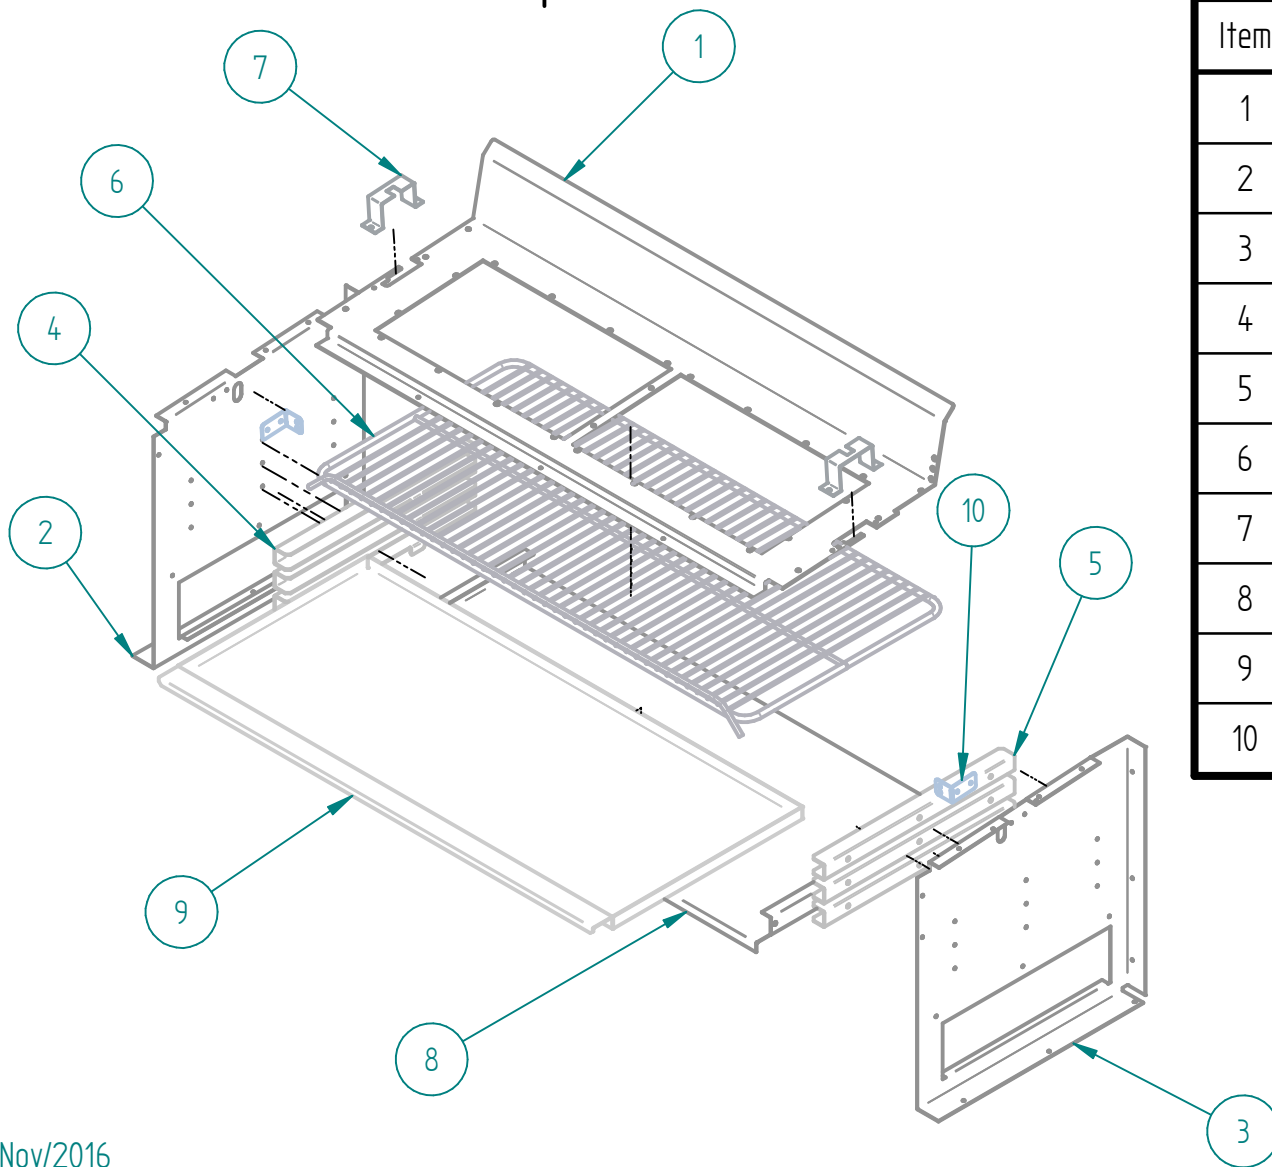

SRCM-36

PARTS BREAKDOWNS

PARTS BREAKDOWNS

Item	Code	Description	Qty
1	S883149001	INNER ASSEMBLY CM-36	1
2	S883175000	OUTER ASSEMBLY SRCM-36	1
3	S883138001	GAS SYSTEM SB-36 NG	1
4	602509M0035	SS SCREW HEAD TRUSS M6-12	8
5	S855068000	SIERRA KNOB	2
6	S883167000	BRACKET MOUNTING SB/CM	1

S883175000 OUTER ASSEMBLY SRCM-36

PARTS BREAKDOWNS

Item	Code	Description	Qty
1	S882802002	FRONT UPPER PANEL 36"	1
2	S882805002	LEFT SIDE PANEL SALAMANDER	1
3	S882807002	REAR PANEL SAL/CHEE 36"	1
4	S882808002	RIGHT SIDE PANEL CM	1
5	S882620002	MANIFOLD HOLDER SB/CM	2
6	S882612002	REAR REINFORCEMENT 36"	1
7	S882820004	CONTROL PANEL 36" SIERRA	1
8	S855073000	MEDIUM SIZE SIERRA PLATE	1
9	S882862000	BACK PANEL SB/CM 36"	1

S883149001 INNER ASSEMBLY CM-36

PARTS BREAKDOWNS

Item	Code	Description	Qty
1	S882601002	BURNER HOLDER SB/CM 36"	1
2	S882629002	INNER LEFT PANEL CM	1
3	S882630002	INNER RIGHT PANEL CM	1
4	S882631002	GRILL RIGHT SLIDER CHEESEMEL	3
5	S882632002	GRILL LEFT SLIDER CHEESEME	3
6	S882633000	GRILL CHEESEMELTER 36	1
7	S882684000	ELBOW HOLDER SAL / CM	2
8	S882621002	BASE TRAY SB/CM 36"	1
9	S882652002	TRAY SALAM/CHESSSE 36"	1
10	S882655002	PILOT HOLDER SB/CM-36"	2

S883138001 GAS SYSTEM SB/CM-36 NG

PARTS BREAKDOWNS

Item	Code	Description	Qty
1	S885708000	INFRARED BURNER PLATE	2
2	S885005000	COMPLETE MANIFOLD SB-36	1
3	S862101000	TOP VALVE	2
4	S905007000	DOUBLE PILOT VALVE AP6-1	1
5	S855023000	ELBOW 90° 1/8" NPT CC A91021	2
6	S852105000	OVEN PILOT COMPLETE	2
7	S855090000	ORIFICE ELBOW OVEN	2
8	S862408000	MALE ORIFICE # 50	2
9	S885016000	SHORT PILOT PIPE SB/CM 36"	1
10	S885017000	LONG PILOT PIPE SB / CM 36"	1
11	S885015000	BURNER PIPE SAL/CHESS	1