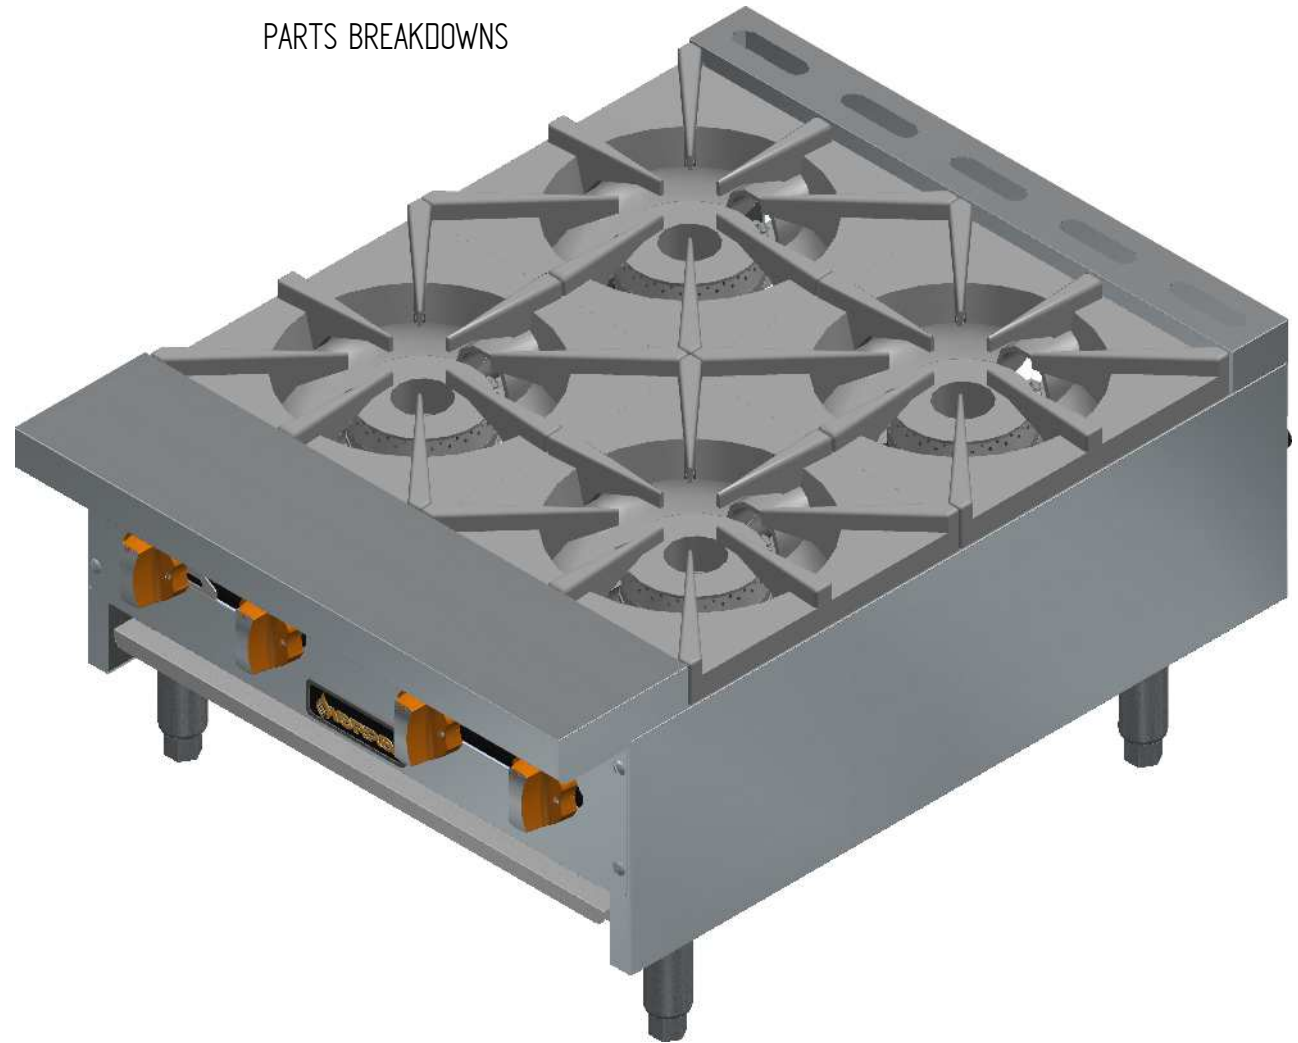

# SRHP-4-24 NG

PARTS BREAKDOWNS

Item	Code	Description	Qty
1	S853137002	INNER PANEL HP-24	1
2	S853138004	OUTER PANEL SRHP-24	1
3	S853140001	GAS SYSTEM HP-24"	1
4	S855068000	SIERRA KNOB	4
5	602509M0035	SS SCREW HEAD TRUSS M6-12	4

## PARTS BREAKDOWNS

Item	Code	Subject	Qty
1	S862831002	RIGHT OUTER PANEL	1
2	S862830002	LEFT OUTER PANEL	1
3	S862874002	CHIMNEY 24" SIERRA	1
4	S855404000	BLACK TOP GRATE	4
5	S852810104	CONTROL PANEL 24"	1
6	S862834004	FRONT TABLE 24" SIERRA	1
7	S855073000	SIERRA NAME PLATE	1
8	S862697002	LEG SUPPORT 24"	2
9	S862879000	ADJUSTABLE FEET 4-6" SS $\phi$ 2"	4

## PARTS BREAKDOWNS

Item	Code	Subject	Qty
1	S862642002	INNER RIGHT PANEL	1
2	S862641002	INNER LEFT PANEL	1
3	S852732003	FRONT SUPPORT 24"	4
4	S853110200	BURNER SUPPORT	2
5	S902610002	TRAY SLIDERS	2
6	S852730003	TRAY COLLECTOR 24"	1
7	S862679003	BOLT COVER 24"	2
8	S852700003	CENTRAL GRATE SUPPORT	1
9	S862649002	FRONT MANIFOLD SUPPORT	1
10	S862648002	SIDE MANIFOLD SUPPORT	2

Item	Code	Description	Qty
1	S855034000	COMPLETE MANIFOLD 24"	1
2	S862101000	TOP VALVE	4
3	S862103000	PILOT REGULATOR AP7-1	2
4	S853328000	SS CONNECTION TOP BURNERS	2
5	S855709000	FRONT BURNER BODY	2
6	S855710000	REAR BURNER BODY	2
7	S862413000	FEMALE ORIFICE # 40	4
8	S865006000	PILOT TIP A73007	4