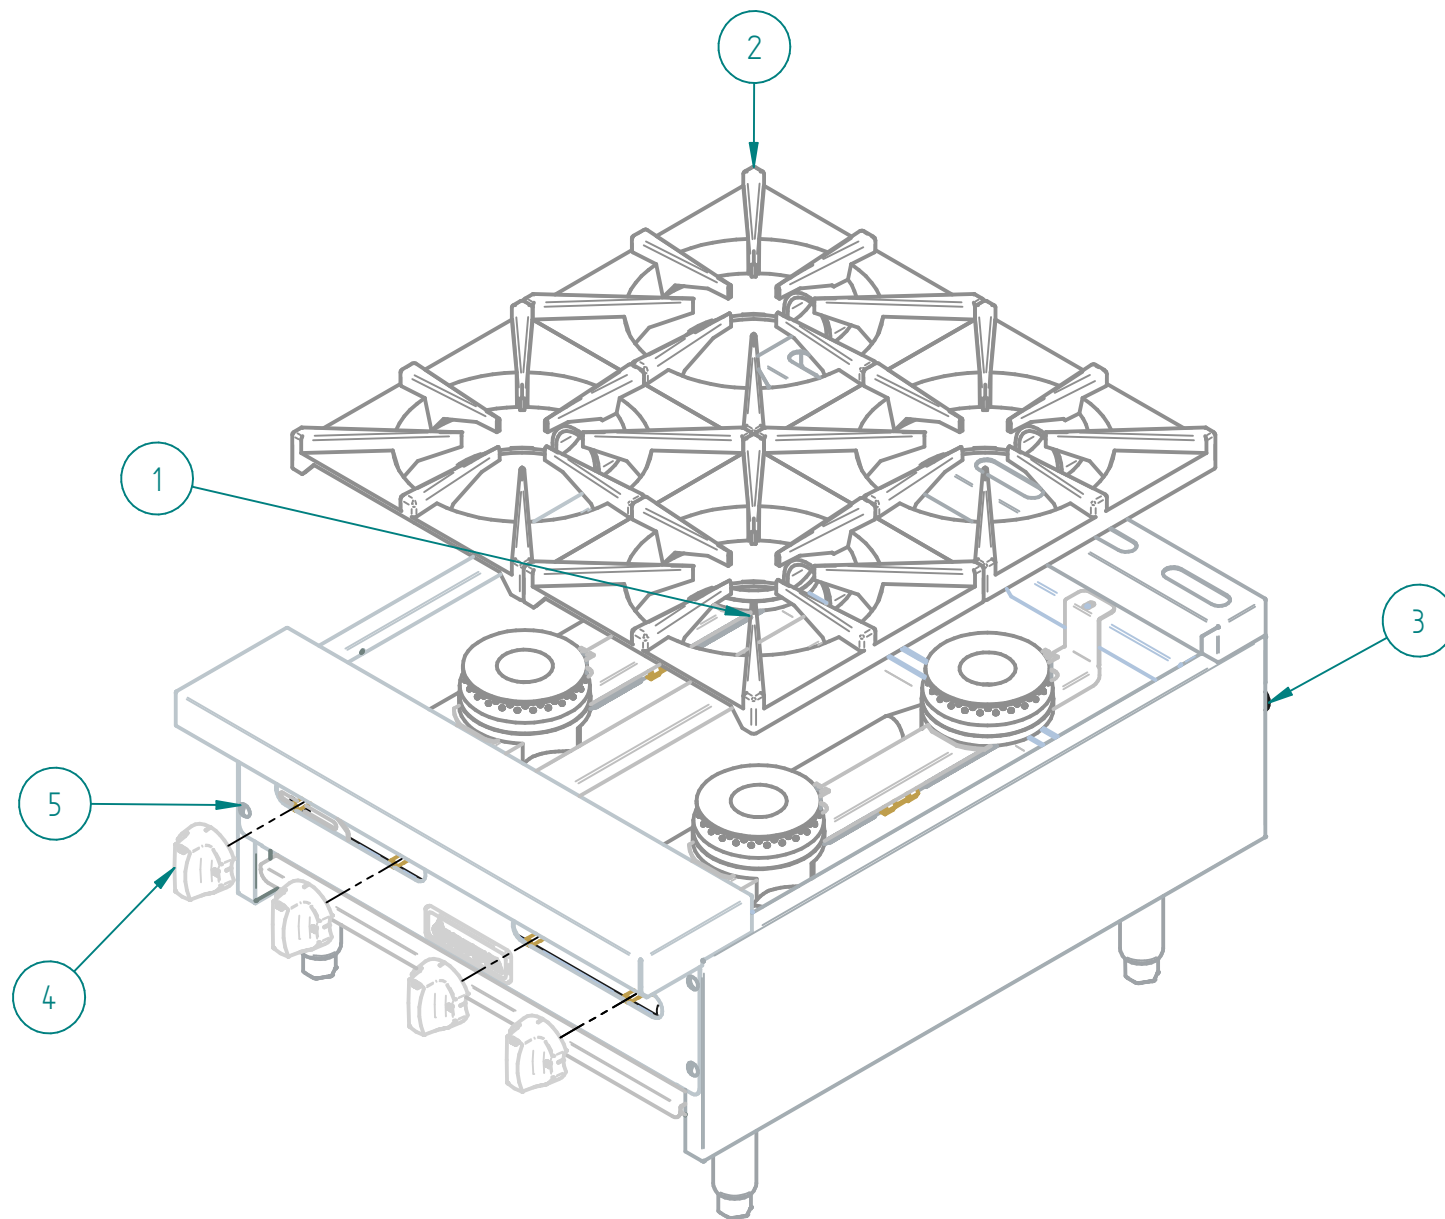

# SRHP-4-24 NG

PARTS BREAKDOWNS

Item	Code	Description	Qty
1	S853137002	INNER PANEL HP-24	1
2	S853138004	OUTER PANEL SRHP-24	1
3	S853140001	GAS SYSTEM HP-24"	1
4	S855068000	SIERRA KNOB	4
5	602509M0035	SS SCREW HEAD TRUSS M6-12	4

## PARTS BREAKDOWNS

Item	Code	Subject	Qty
1	S862831002	RIGHT OUTER PANEL	1
2	S862830002	LEFT OUTER PANEL	1
3	S862874002	CHIMNEY 24" SIERRA	1
4	S855404000	BLACK TOP GRATE	4
5	S852810104	CONTROL PANEL 24"	1
6	S862834004	FRONT TABLE 24" SIERRA	1
7	S855073000	SIERRA NAME PLATE	1
8	S862697002	LEG SUPPORT 24"	2
9	S862879000	ADJUSTABLE FEET 4-6" SS $\phi$ 2"	4

## PARTS BREAKDOWNS

Item	Code	Subject	Qty
1	S862642002	INNER RIGHT PANEL	1
2	S862641002	INNER LEFT PANEL	1
3	S852732003	FRONT SUPPORT 24"	4
4	S853110200	BURNER SUPPORT	2
5	S902610002	TRAY SLIDERS	2
6	S852730003	TRAY COLLECTOR 24"	1
7	S862679003	BOLT COVER 24"	2
8	S852700003	CENTRAL GRATE SUPPORT	1
9	S862649002	FRONT MANIFOLD SUPPORT	1
10	S862648002	SIDE MANIFOLD SUPPORT	2

Item	Code	Description	Qty
1	S855034000	COMPLETE MANIFOLD 24"	1
2	S862101000	TOP VALVE	4
3	S862103000	PILOT REGULATOR AP7-1	2
4	S853328000	SS CONNECTION TOP BURNERS	2
5	S855709000	FRONT BURNER BODY	2
6	S855710000	REAR BURNER BODY	2
7	S862413000	FEMALE ORIFICE # 40	4
8	S865006000	PILOT TIP A73007	4