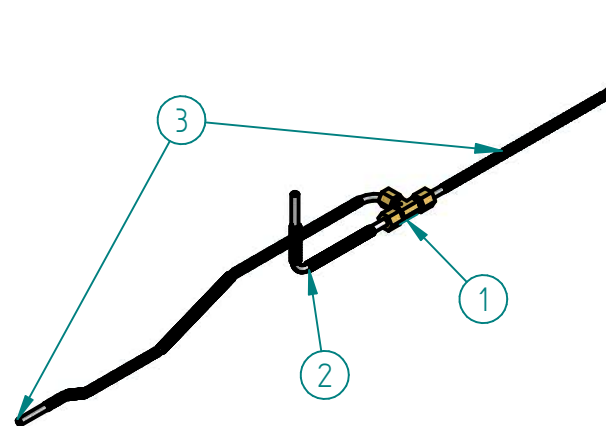

# SRHP-4-24 NG

PARTS BREAKDOWNS

Item	Code	Description	Qty
1	S853137002	INNER PANEL HP-24	1
2	S853138004	OUTER PANEL SRHP-24	1
3	S853140001	GAS SYSTEM HP-24"	1
4	S855068000	SIERRA KNOB	4
5	602509M0035	SS SCREW HEAD TRUSS M6-12	4

## PARTS BREAKDOWNS

Item	Code	Subject	Qty
1	S862831002	RIGHT OUTER PANEL	1
2	S862830002	LEFT OUTER PANEL	1
3	S862874002	CHIMNEY 24" SIERRA	1
4	S855404000	BLACK TOP GRATE	4
5	S852810104	CONTROL PANEL 24"	1
6	S862834004	FRONT TABLE 24" SIERRA	1
7	S855073000	SIERRA NAME PLATE	1
8	S862697002	LEG SUPPORT 24"	2
9	S862879000	ADJUSTABLE FEET 4-6" SS $\phi$ 2"	4

## PARTS BREAKDOWNS

Item	Code	Subject	Qty
1	S862642002	INNER RIGHT PANEL	1
2	S862641002	INNER LEFT PANEL	1
3	S852732003	FRONT SUPPORT 24"	4
4	S853110200	BURNER SUPPORT	2
5	S902610002	TRAY SLIDERS	2
6	S852730003	TRAY COLLECTOR 24"	1
7	S862679003	BOLT COVER 24"	2
8	S852700003	CENTRAL GRATE SUPPORT	1
9	S862649002	FRONT MANIFOLD SUPPORT	1
10	S862648002	SIDE MANIFOLD SUPPORT	2

Item	Code	Description	Qty
1	S855034000	COMPLETE MANIFOLD 24"	1
2	S862101000	TOP VALVE	4
3	S862103000	PILOT REGULATOR AP7-1	2
4	S853328000	SS CONNECTION TOP BURNERS	2
5	S855709000	FRONT BURNER BODY	2
6	S855710000	REAR BURNER BODY	2
7	S862413000	FEMALE ORIFICE # 40	4
8	S865006000	PILOT TIP A73007	4