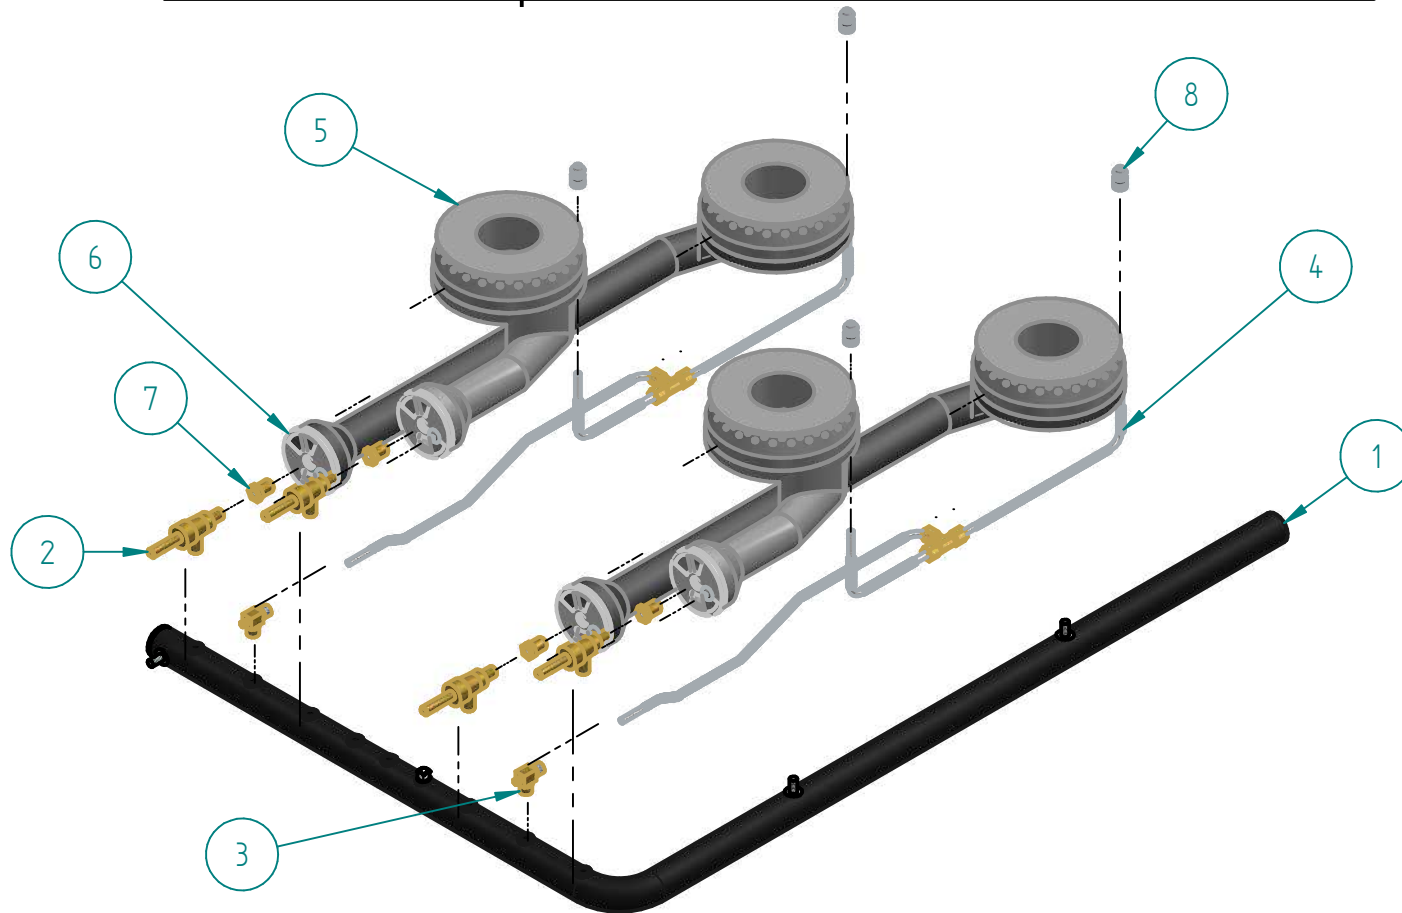

# SRHP-4-24 NG

PARTS BREAKDOWNS

Item	Code	Description	Qty
1	S853137002	INNER PANEL HP-24	1
2	S853138004	OUTER PANEL SRHP-24	1
3	S853140001	GAS SYSTEM HP-24"	1
4	S855068000	SIERRA KNOB	4
5	602509M0035	SS SCREW HEAD TRUSS M6-12	4

## PARTS BREAKDOWNS

Item	Code	Subject	Qty
1	S862831002	RIGHT OUTER PANEL	1
2	S862830002	LEFT OUTER PANEL	1
3	S862874002	CHIMNEY 24" SIERRA	1
4	S855404000	BLACK TOP GRATE	4
5	S852810104	CONTROL PANEL 24"	1
6	S862834004	FRONT TABLE 24" SIERRA	1
7	S855073000	SIERRA NAME PLATE	1
8	S862697002	LEG SUPPORT 24"	2
9	S862879000	ADJUSTABLE FEET 4-6" SS $\phi$ 2"	4

## PARTS BREAKDOWNS

Item	Code	Subject	Qty
1	S862642002	INNER RIGHT PANEL	1
2	S862641002	INNER LEFT PANEL	1
3	S852732003	FRONT SUPPORT 24"	4
4	S853110200	BURNER SUPPORT	2
5	S902610002	TRAY SLIDERS	2
6	S852730003	TRAY COLLECTOR 24"	1
7	S862679003	BOLT COVER 24"	2
8	S852700003	CENTRAL GRATE SUPPORT	1
9	S862649002	FRONT MANIFOLD SUPPORT	1
10	S862648002	SIDE MANIFOLD SUPPORT	2

Item	Code	Description	Qty
1	S855034000	COMPLETE MANIFOLD 24"	1
2	S862101000	TOP VALVE	4
3	S862103000	PILOT REGULATOR AP7-1	2
4	S853328000	SS CONNECTION TOP BURNERS	2
5	S855709000	FRONT BURNER BODY	2
6	S855710000	REAR BURNER BODY	2
7	S862413000	FEMALE ORIFICE # 40	4
8	S865006000	PILOT TIP A73007	4