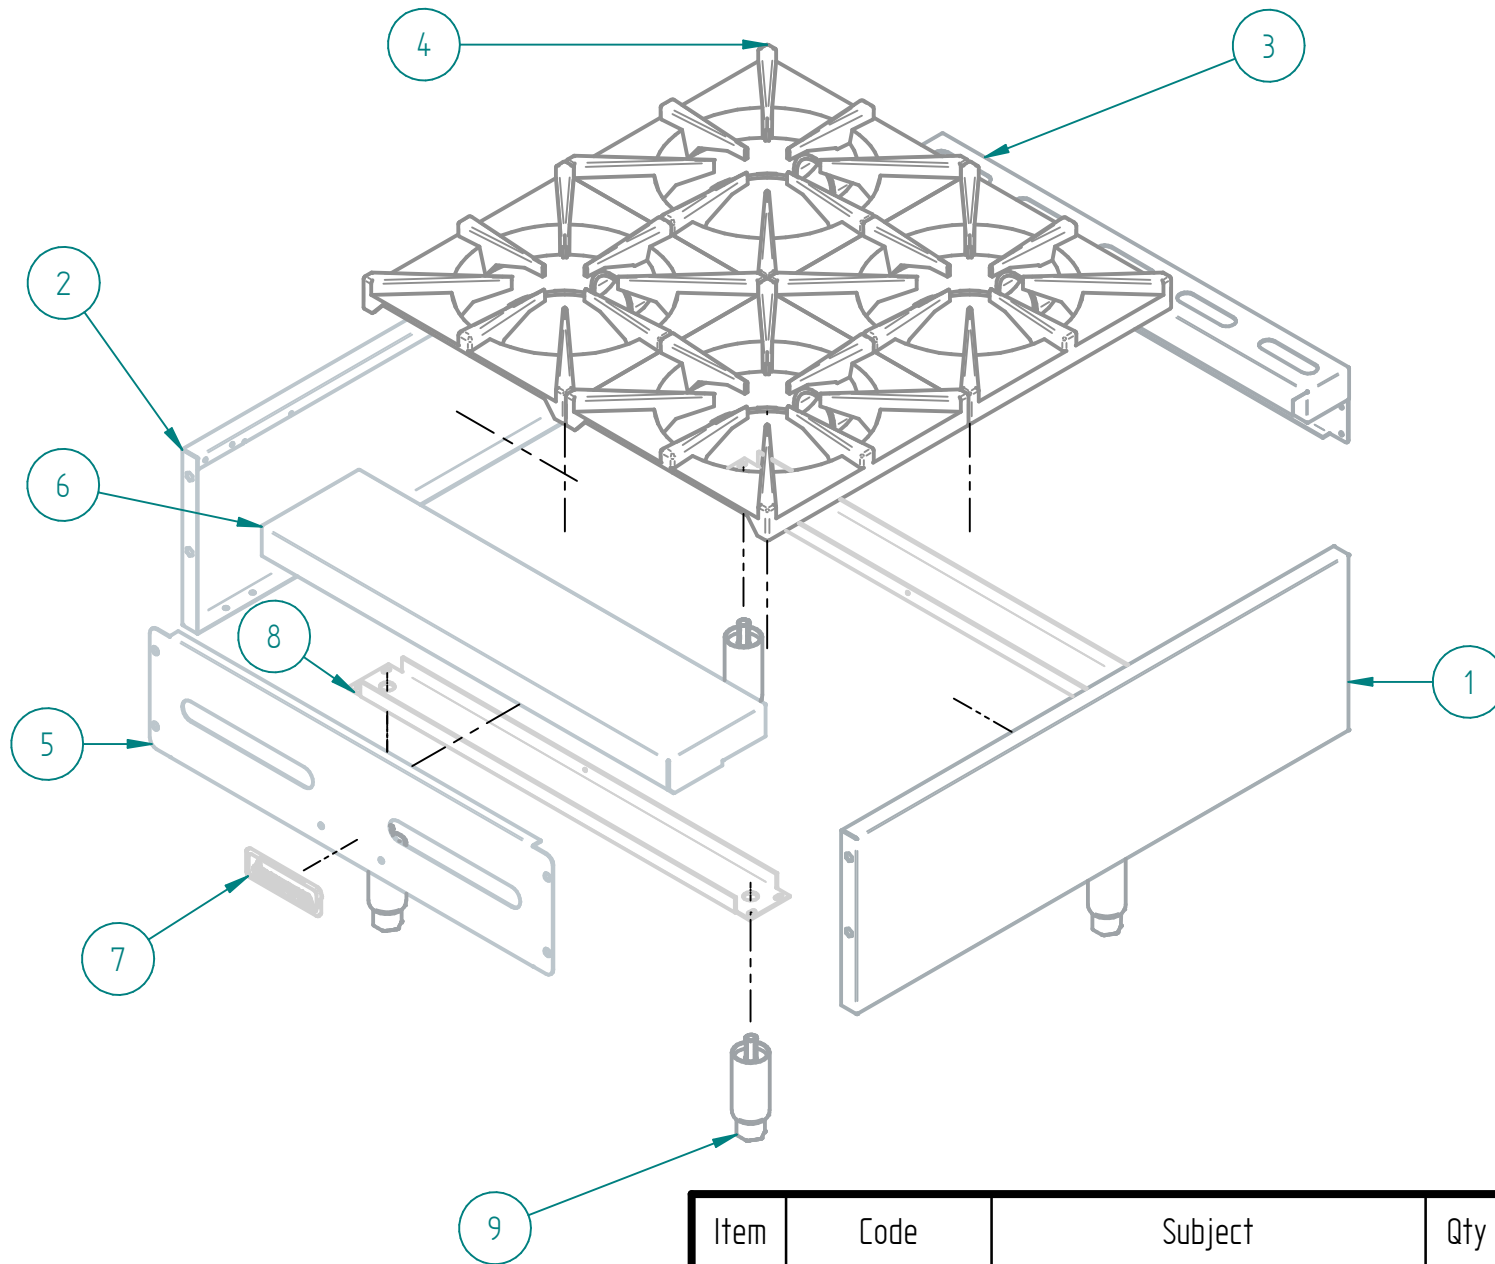

# SRHP-4-24 NG

PARTS BREAKDOWNS

Item	Code	Description	Qty
1	S853137002	INNER PANEL HP-24	1
2	S853138004	OUTER PANEL SRHP-24	1
3	S853140001	GAS SYSTEM HP-24"	1
4	S855068000	SIERRA KNOB	4
5	602509M0035	SS SCREW HEAD TRUSS M6-12	4

## PARTS BREAKDOWNS

Item	Code	Subject	Qty
1	S862831002	RIGHT OUTER PANEL	1
2	S862830002	LEFT OUTER PANEL	1
3	S862874002	CHIMNEY 24" SIERRA	1
4	S855404000	BLACK TOP GRATE	4
5	S852810104	CONTROL PANEL 24"	1
6	S862834004	FRONT TABLE 24" SIERRA	1
7	S855073000	SIERRA NAME PLATE	1
8	S862697002	LEG SUPPORT 24"	2
9	S862879000	ADJUSTABLE FEET 4-6" SS $\phi$ 2"	4

## PARTS BREAKDOWNS

Item	Code	Subject	Qty
1	S862642002	INNER RIGHT PANEL	1
2	S862641002	INNER LEFT PANEL	1
3	S852732003	FRONT SUPPORT 24"	4
4	S853110200	BURNER SUPPORT	2
5	S902610002	TRAY SLIDERS	2
6	S852730003	TRAY COLLECTOR 24"	1
7	S862679003	BOLT COVER 24"	2
8	S852700003	CENTRAL GRATE SUPPORT	1
9	S862649002	FRONT MANIFOLD SUPPORT	1
10	S862648002	SIDE MANIFOLD SUPPORT	2

Item	Code	Description	Qty
1	S855034000	COMPLETE MANIFOLD 24"	1
2	S862101000	TOP VALVE	4
3	S862103000	PILOT REGULATOR AP7-1	2
4	S853328000	SS CONNECTION TOP BURNERS	2
5	S855709000	FRONT BURNER BODY	2
6	S855710000	REAR BURNER BODY	2
7	S862413000	FEMALE ORIFICE # 40	4
8	S865006000	PILOT TIP A73007	4