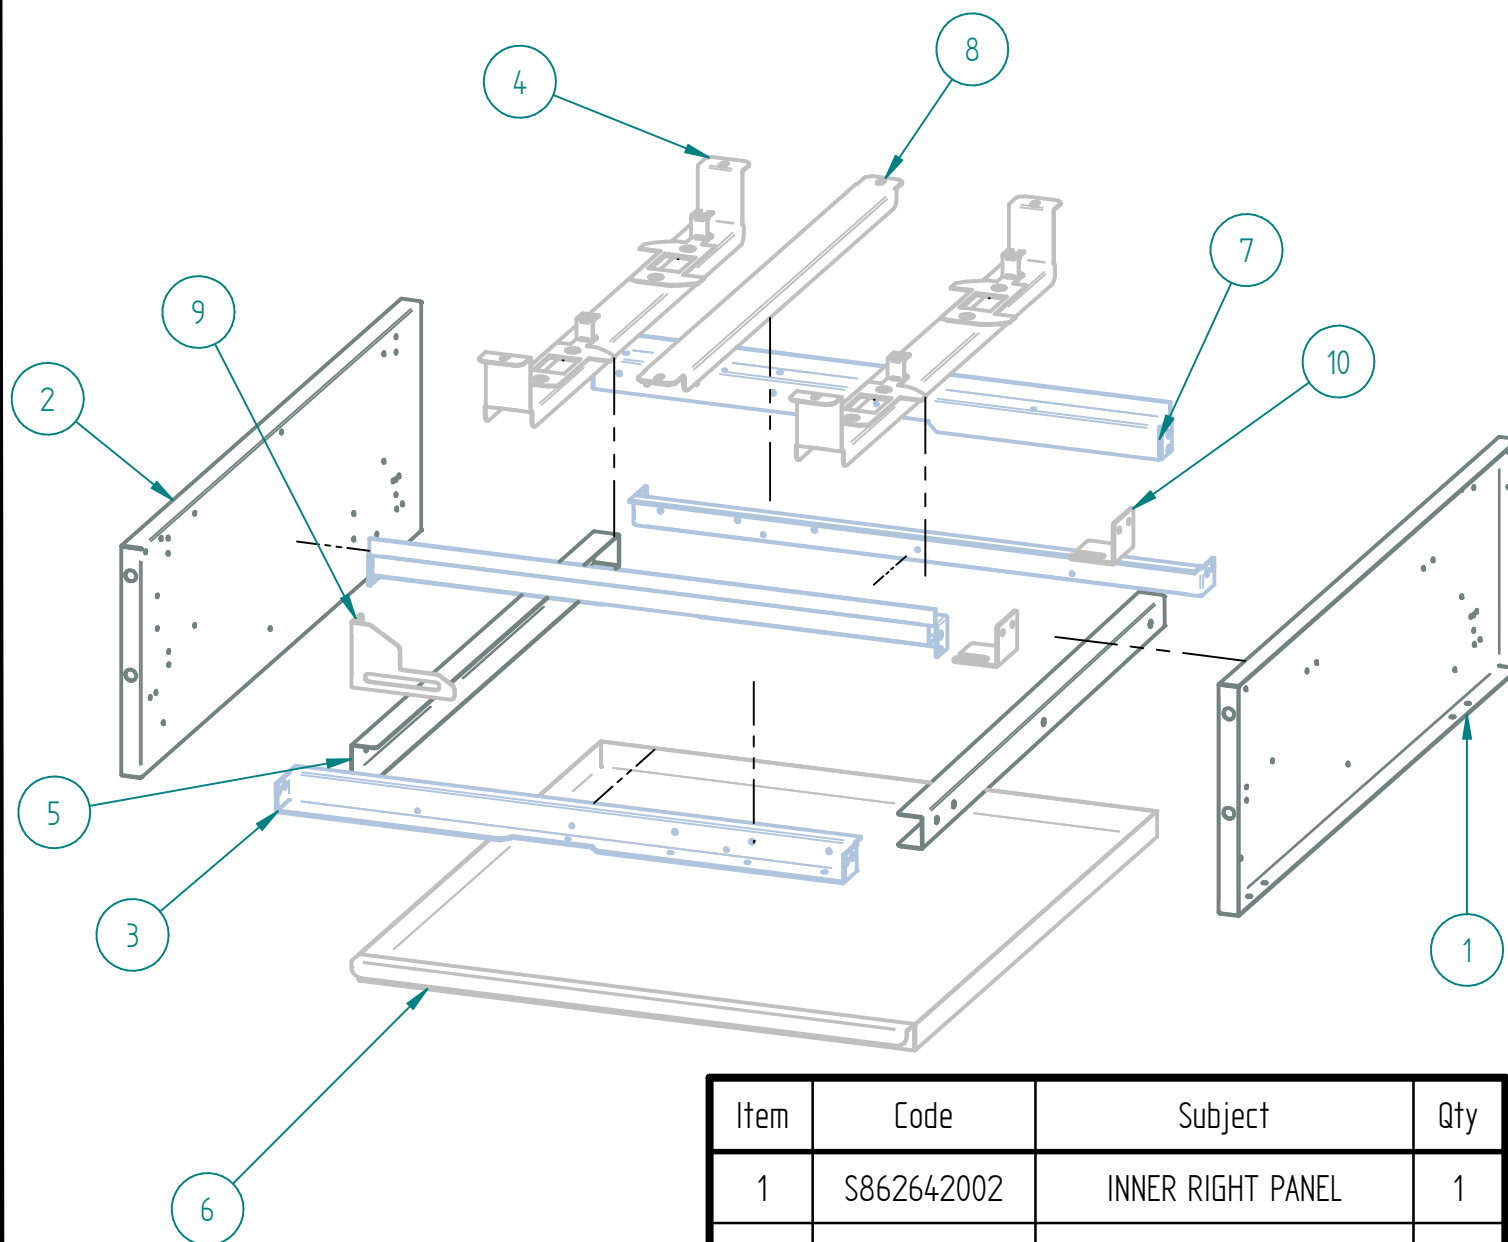

# SRHP-4-24 NG

PARTS BREAKDOWNS

Item	Code	Description	Qty
1	S853137002	INNER PANEL HP-24	1
2	S853138004	OUTER PANEL SRHP-24	1
3	S853140001	GAS SYSTEM HP-24"	1
4	S855068000	SIERRA KNOB	4
5	602509M0035	SS SCREW HEAD TRUSS M6-12	4

## PARTS BREAKDOWNS

Item	Code	Subject	Qty
1	S862831002	RIGHT OUTER PANEL	1
2	S862830002	LEFT OUTER PANEL	1
3	S862874002	CHIMNEY 24" SIERRA	1
4	S855404000	BLACK TOP GRATE	4
5	S852810104	CONTROL PANEL 24"	1
6	S862834004	FRONT TABLE 24" SIERRA	1
7	S855073000	SIERRA NAME PLATE	1
8	S862697002	LEG SUPPORT 24"	2
9	S862879000	ADJUSTABLE FEET 4-6" SS $\phi$ 2"	4

## PARTS BREAKDOWNS

Item	Code	Subject	Qty
1	S862642002	INNER RIGHT PANEL	1
2	S862641002	INNER LEFT PANEL	1
3	S852732003	FRONT SUPPORT 24"	4
4	S853110200	BURNER SUPPORT	2
5	S902610002	TRAY SLIDERS	2
6	S852730003	TRAY COLLECTOR 24"	1
7	S862679003	BOLT COVER 24"	2
8	S852700003	CENTRAL GRATE SUPPORT	1
9	S862649002	FRONT MANIFOLD SUPPORT	1
10	S862648002	SIDE MANIFOLD SUPPORT	2

Item	Code	Description	Qty
1	S855034000	COMPLETE MANIFOLD 24"	1
2	S862101000	TOP VALVE	4
3	S862103000	PILOT REGULATOR AP7-1	2
4	S853328000	SS CONNECTION TOP BURNERS	2
5	S855709000	FRONT BURNER BODY	2
6	S855710000	REAR BURNER BODY	2
7	S862413000	FEMALE ORIFICE # 40	4
8	S865006000	PILOT TIP A73007	4