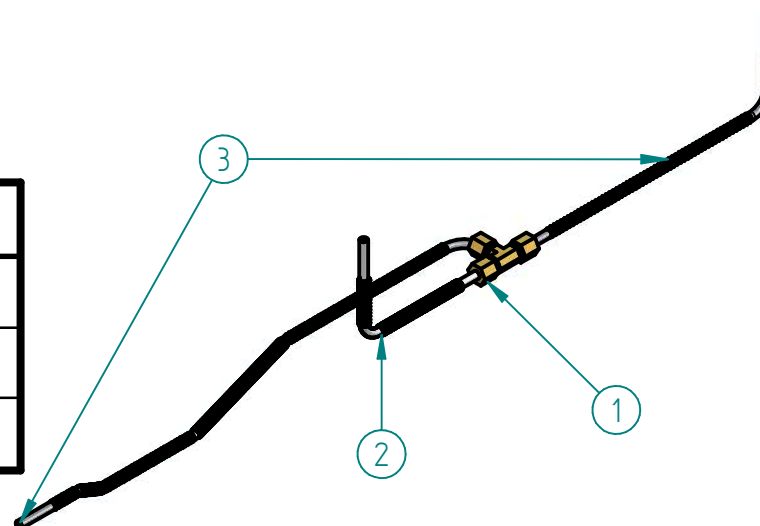

Item	Code	Description	Qty
1	S855033000	MANIFOLD 36"	1
2	S862101000	TOP VALVE	6
3	S862413000	FEMALE ORIFICE # 40	6
4	S862103000	PILOT REGULATOR AP7-1	3
5	S853328000	CONNECTION TOP BURNERS	3
6	S855709000	FRONT BURNER BODY	3
7	S855710000	REAR BURNER BODY	3
8	S865006000	PILOT TIP A73007	6

Item	Code	Description	Qty
1	S855028000	"T" COMPRESSION PLUG	1
2	S855060000	SS FLEXIBLE PIPE 150	1
3	S855061000	SS FLEXIBLE PIPE 350	2