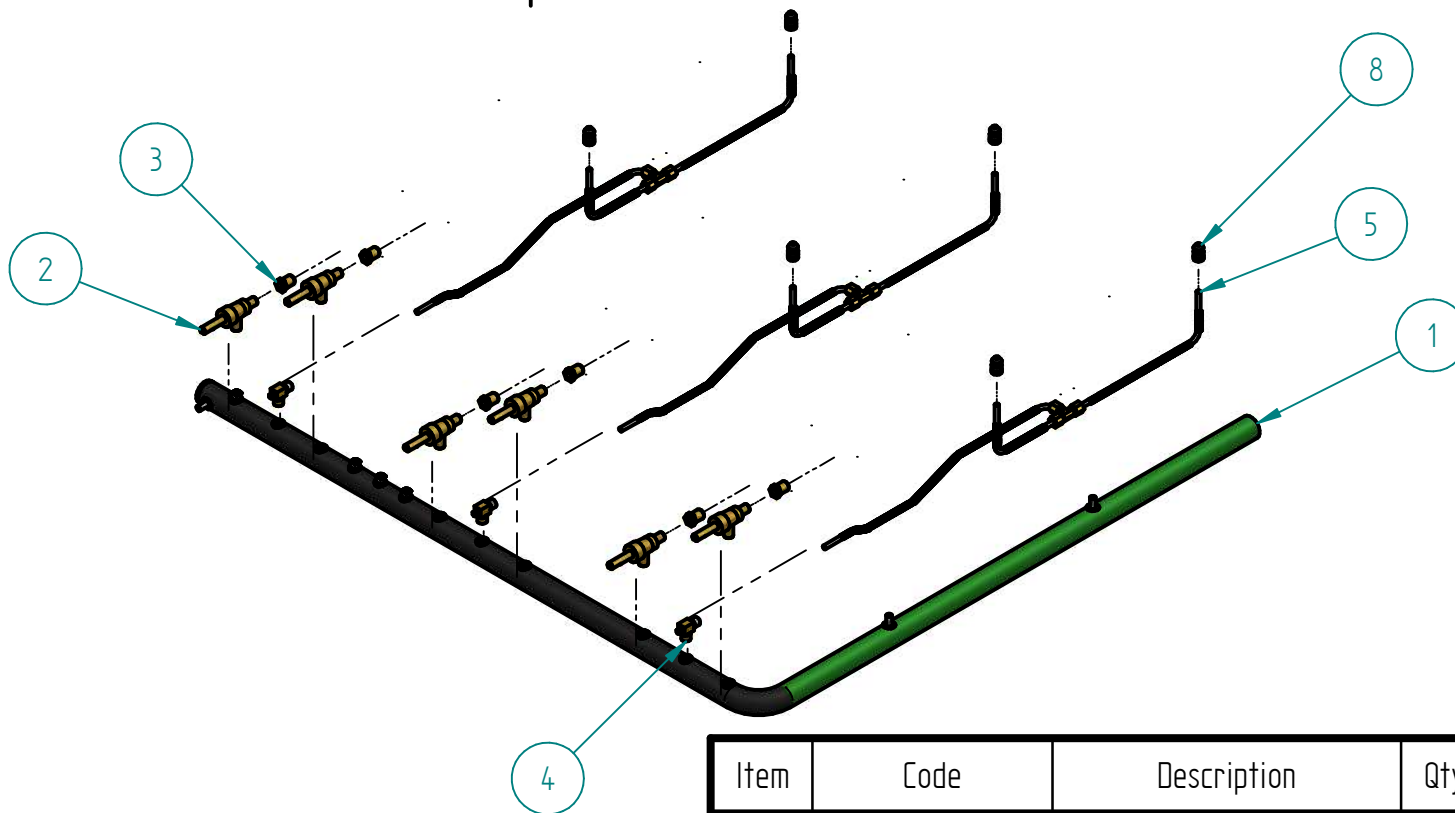

SRHP-6-36 NG

PARTS BREAKDOWNS

PARTS BREAKDOWNS

Item	Code	Description	Qty
1	S853146002	INNER PANEL HP 36"	1
2	S853147001	GAS SYSTEM HP-36 NG	1
3	S853144004	OUTER PANEL SRHP-6-36	1
4	S855068000	SIERRA KNOB	6
5	602509M0035	SS SCREW HEAD TRUSS M6-12	4

PARTS BREAKDOWNS

Item	Code	Description	Qty
1	S862831002	RIGHT OUTER PANEL	1
2	S862863004	CHIMNEY 36" SIERRA	1
3	S902842004	CONTROL PANEL - 36"	1
4	S862864004	FRONT TABLE 36" SIERRA	1
5	S855404000	BLACK TOP GRATE	6
6	S855073000	SIERRA NAME PLATE	1
7	S862830002	LEFT OUTER PANEL	1
8	S862610200	LEG SUPPORT 36"	2
9	S862879000	ADJUSTABLE FEET 4-6" SS ϕ 2"	4

PARTS BREAKDOWNS

Item	Code	Description	Qty
1	S862642002	INNER RIGHT PANEL	1
2	S862641002	INNER LEFT PANEL	1
3	S852736002	FRONT SUPPORT 36"	4
4	S862649002	FRONT MANIFOLD SUPPORT	1
5	S862648002	SIDE MANIFOLD SUPPORT	2
6	S853110200	BURNER SUPPORT	3
7	S902610002	TRAY SLIDERS	2
8	S852738002	TRAY COLLECTOR 36"	1
9	S852700003	CENTRAL GRATE SUPPORT	2
10	S862680002	BOLT COVER 36"	2

PARTS BREAKDOWNS

Item	Code	Description	Qty
1	S855033000	MANIFOLD 36"	1
2	S862101000	TOP VALVE	6
3	S862413000	FEMALE ORIFICE # 40	6
4	S862103000	PILOT REGULATOR AP7-1	3
5	S853328000	CONNECTION TOP BURNERS	3
6	S855709000	FRONT BURNER BODY	3
7	S855710000	REAR BURNER BODY	3
8	S865006000	PILOT TIP A73007	6