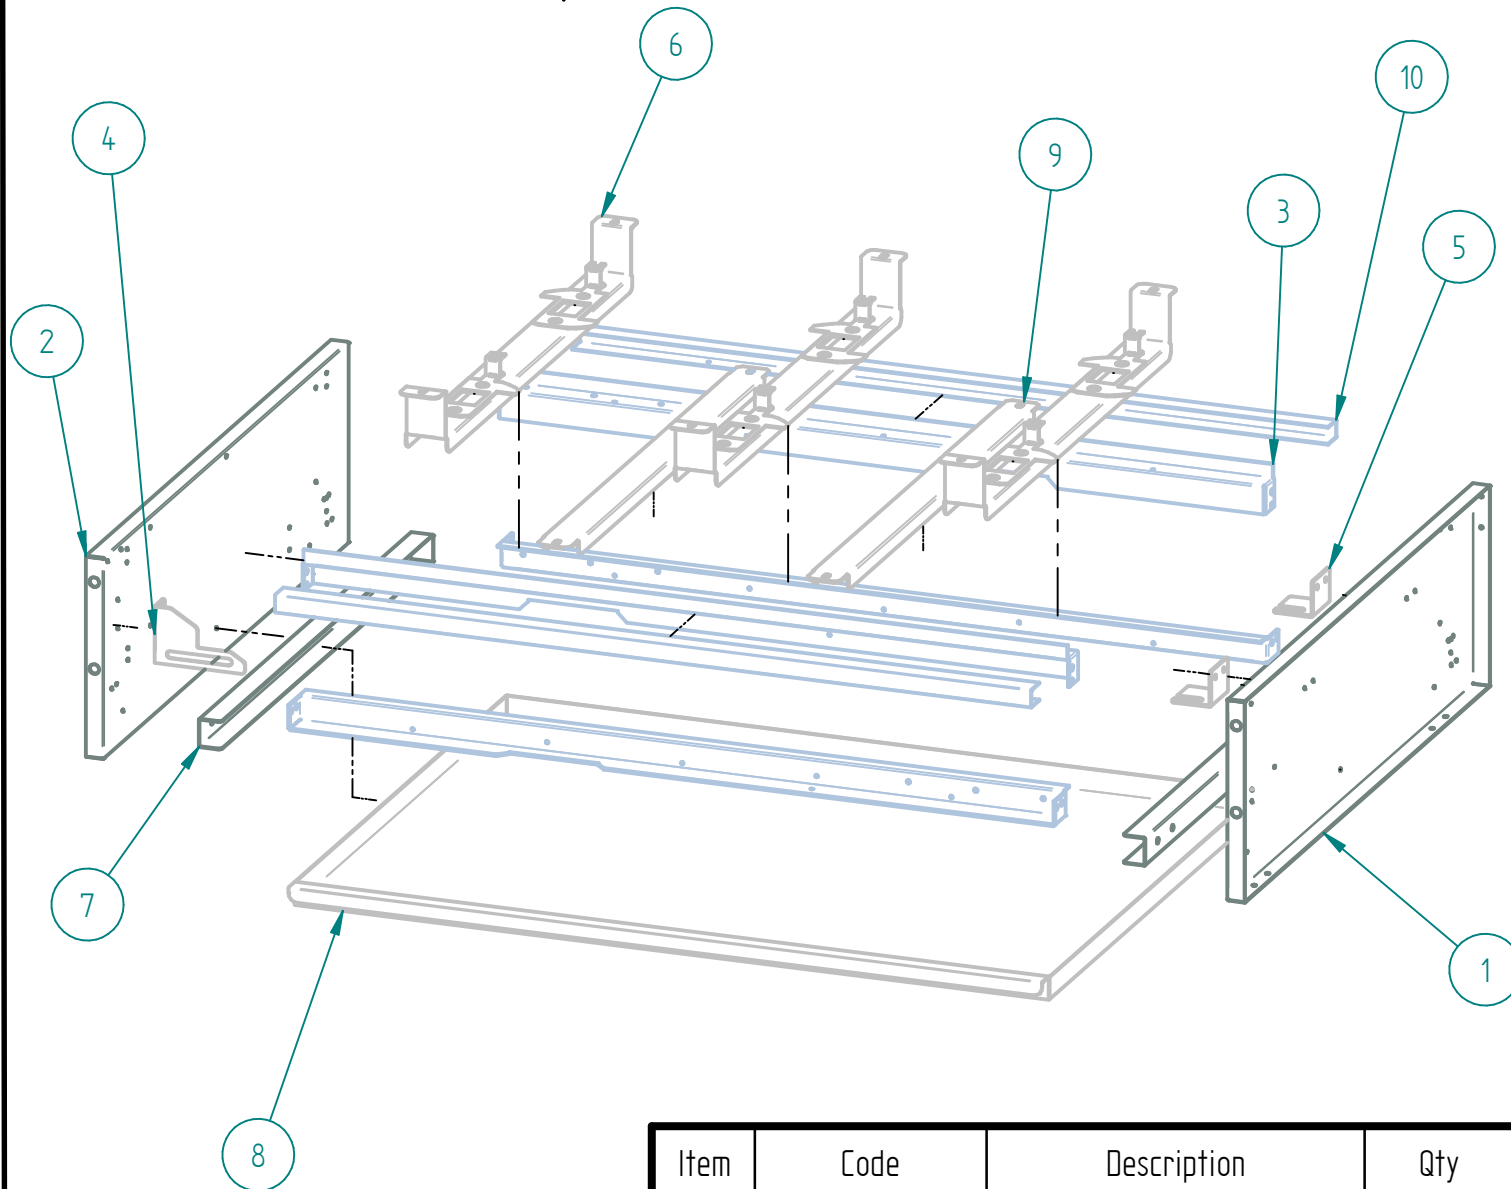

SRHP-6-36 NG

PARTS BREAKDOWNS

PARTS BREAKDOWNS

Item	Code	Description	Qty
1	S853146002	INNER PANEL HP 36"	1
2	S853147001	GAS SYSTEM HP-36 NG	1
3	S853144004	OUTER PANEL SRHP-6-36	1
4	S855068000	SIERRA KNOB	6
5	602509M0035	SS SCREW HEAD TRUSS M6-12	4

PARTS BREAKDOWNS

Item	Code	Description	Qty
1	S862831002	RIGHT OUTER PANEL	1
2	S862863004	CHIMNEY 36" SIERRA	1
3	S902842004	CONTROL PANEL - 36"	1
4	S862864004	FRONT TABLE 36" SIERRA	1
5	S855404000	BLACK TOP GRATE	6
6	S855073000	SIERRA NAME PLATE	1
7	S862830002	LEFT OUTER PANEL	1
8	S862610200	LEG SUPPORT 36"	2
9	S862879000	ADJUSTABLE FEET 4-6" SS ϕ 2"	4

PARTS BREAKDOWNS

Item	Code	Description	Qty
1	S862642002	INNER RIGHT PANEL	1
2	S862641002	INNER LEFT PANEL	1
3	S852736002	FRONT SUPPORT 36"	4
4	S862649002	FRONT MANIFOLD SUPPORT	1
5	S862648002	SIDE MANIFOLD SUPPORT	2
6	S853110200	BURNER SUPPORT	3
7	S902610002	TRAY SLIDERS	2
8	S852738002	TRAY COLLECTOR 36"	1
9	S852700003	CENTRAL GRATE SUPPORT	2
10	S862680002	BOLT COVER 36"	2

PARTS BREAKDOWNS

Item	Code	Description	Qty
1	S855033000	MANIFOLD 36"	1
2	S862101000	TOP VALVE	6
3	S862413000	FEMALE ORIFICE # 40	6
4	S862103000	PILOT REGULATOR AP7-1	3
5	S853328000	CONNECTION TOP BURNERS	3
6	S855709000	FRONT BURNER BODY	3
7	S855710000	REAR BURNER BODY	3
8	S865006000	PILOT TIP A73007	6