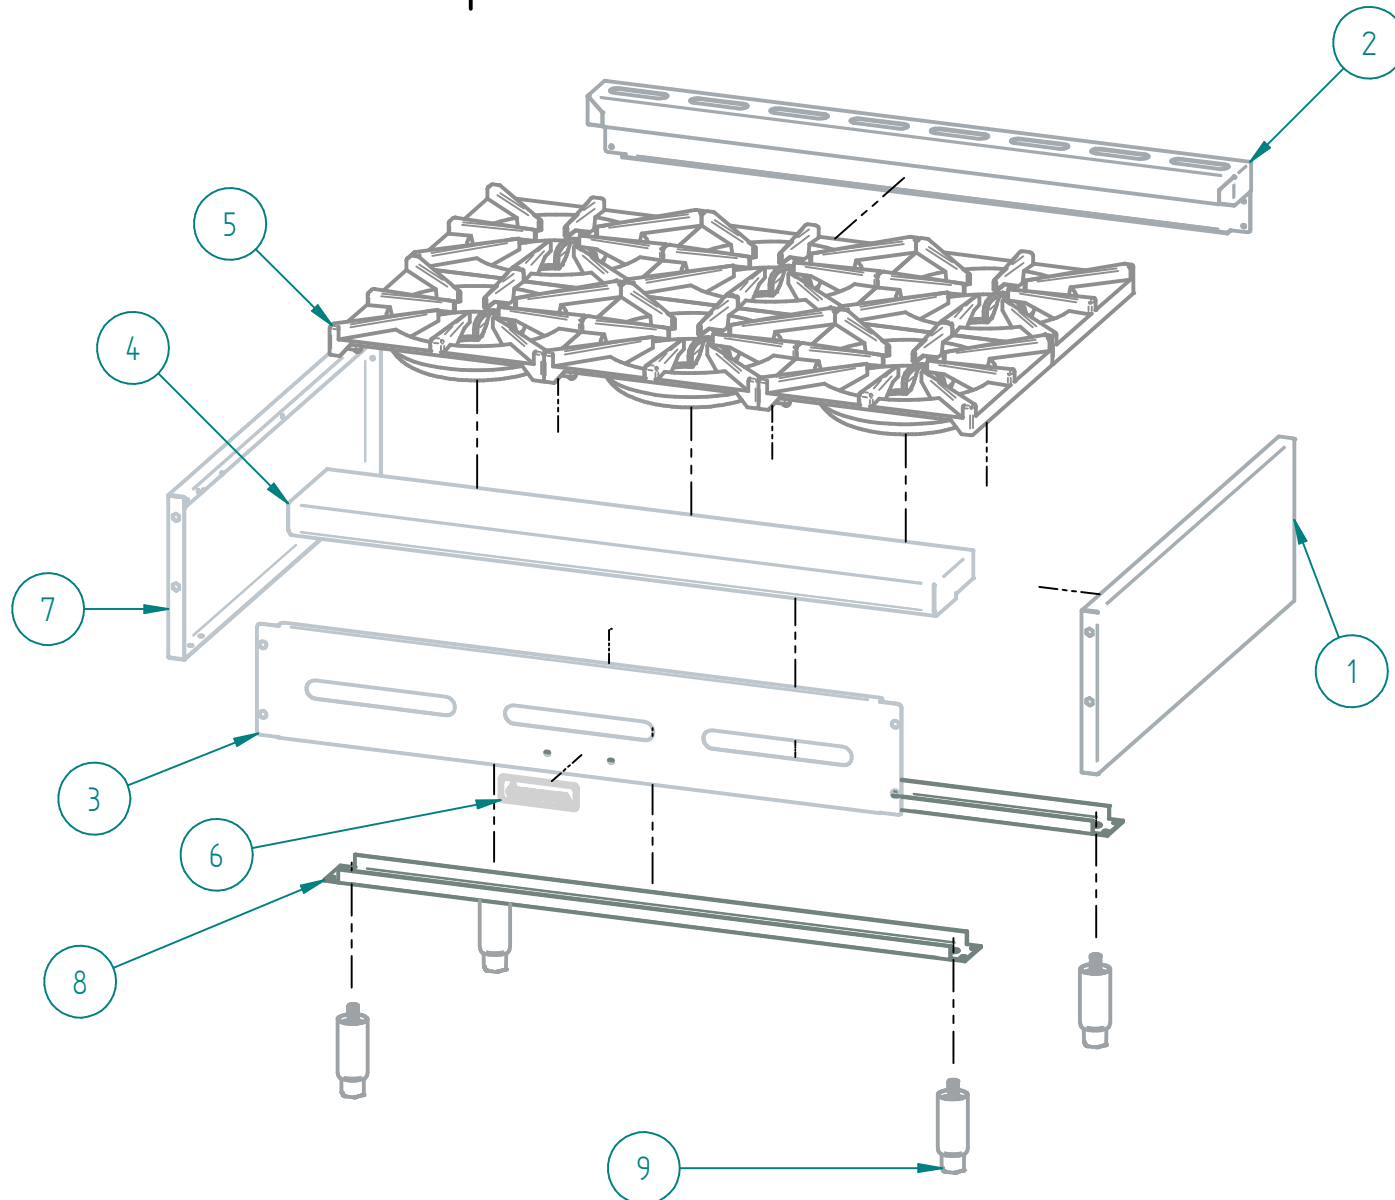

SRHP-6-36 NG

PARTS BREAKDOWNS

PARTS BREAKDOWNS

Item	Code	Description	Qty
1	S853146002	INNER PANEL HP 36"	1
2	S853147001	GAS SYSTEM HP-36 NG	1
3	S853144004	OUTER PANEL SRHP-6-36	1
4	S855068000	SIERRA KNOB	6
5	602509M0035	SS SCREW HEAD TRUSS M6-12	4

PARTS BREAKDOWNS

Item	Code	Description	Qty
1	S862831002	RIGHT OUTER PANEL	1
2	S862863004	CHIMNEY 36" SIERRA	1
3	S902842004	CONTROL PANEL - 36"	1
4	S862864004	FRONT TABLE 36" SIERRA	1
5	S855404000	BLACK TOP GRATE	6
6	S855073000	SIERRA NAME PLATE	1
7	S862830002	LEFT OUTER PANEL	1
8	S862610200	LEG SUPPORT 36"	2
9	S862879000	ADJUSTABLE FEET 4-6" SS ϕ 2"	4

PARTS BREAKDOWNS

Item	Code	Description	Qty
1	S862642002	INNER RIGHT PANEL	1
2	S862641002	INNER LEFT PANEL	1
3	S852736002	FRONT SUPPORT 36"	4
4	S862649002	FRONT MANIFOLD SUPPORT	1
5	S862648002	SIDE MANIFOLD SUPPORT	2
6	S853110200	BURNER SUPPORT	3
7	S902610002	TRAY SLIDERS	2
8	S852738002	TRAY COLLECTOR 36"	1
9	S852700003	CENTRAL GRATE SUPPORT	2
10	S862680002	BOLT COVER 36"	2

PARTS BREAKDOWNS

Item	Code	Description	Qty
1	S855033000	MANIFOLD 36"	1
2	S862101000	TOP VALVE	6
3	S862413000	FEMALE ORIFICE # 40	6
4	S862103000	PILOT REGULATOR AP7-1	3
5	S853328000	CONNECTION TOP BURNERS	3
6	S855709000	FRONT BURNER BODY	3
7	S855710000	REAR BURNER BODY	3
8	S865006000	PILOT TIP A73007	6