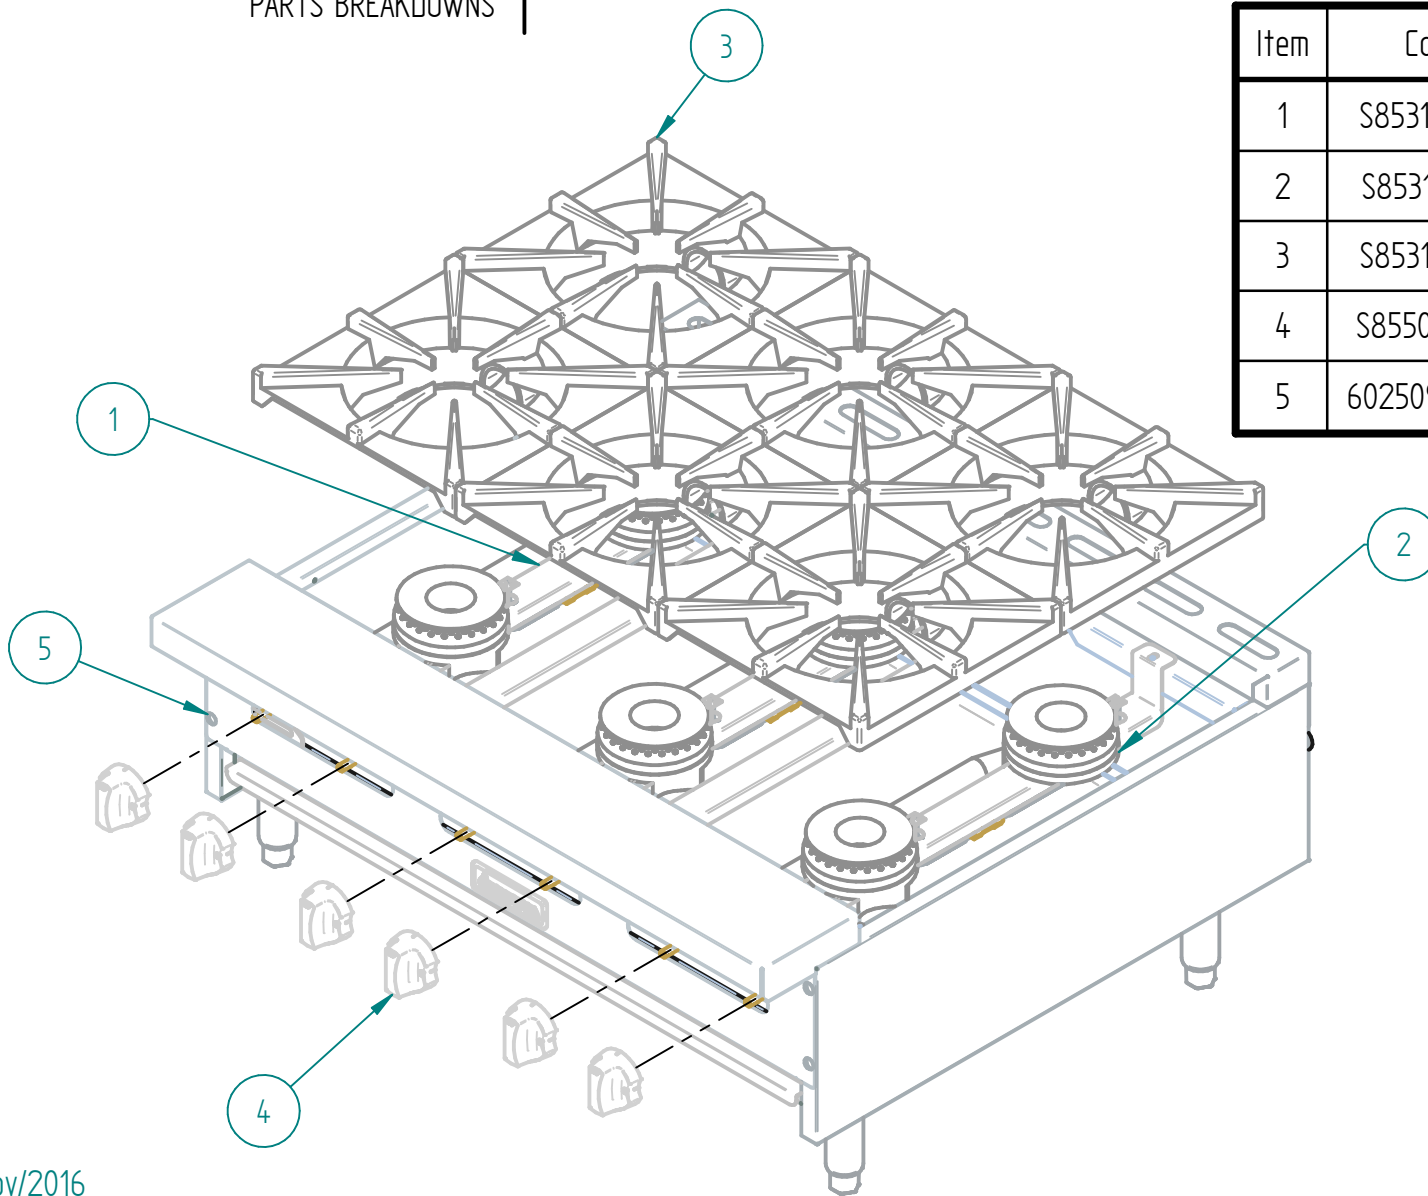

SRHP-6-36 NG

PARTS BREAKDOWNS

PARTS BREAKDOWNS

Item	Code	Description	Qty
1	S853146002	INNER PANEL HP 36"	1
2	S853147001	GAS SYSTEM HP-36 NG	1
3	S853144004	OUTER PANEL SRHP-6-36	1
4	S855068000	SIERRA KNOB	6
5	602509M0035	SS SCREW HEAD TRUSS M6-12	4

PARTS BREAKDOWNS

Item	Code	Description	Qty
1	S862831002	RIGHT OUTER PANEL	1
2	S862863004	CHIMNEY 36" SIERRA	1
3	S902842004	CONTROL PANEL - 36"	1
4	S862864004	FRONT TABLE 36" SIERRA	1
5	S855404000	BLACK TOP GRATE	6
6	S855073000	SIERRA NAME PLATE	1
7	S862830002	LEFT OUTER PANEL	1
8	S862610200	LEG SUPPORT 36"	2
9	S862879000	ADJUSTABLE FEET 4-6" SS ϕ 2"	4

PARTS BREAKDOWNS

Item	Code	Description	Qty
1	S862642002	INNER RIGHT PANEL	1
2	S862641002	INNER LEFT PANEL	1
3	S852736002	FRONT SUPPORT 36"	4
4	S862649002	FRONT MANIFOLD SUPPORT	1
5	S862648002	SIDE MANIFOLD SUPPORT	2
6	S853110200	BURNER SUPPORT	3
7	S902610002	TRAY SLIDERS	2
8	S852738002	TRAY COLLECTOR 36"	1
9	S852700003	CENTRAL GRATE SUPPORT	2
10	S862680002	BOLT COVER 36"	2

PARTS BREAKDOWNS

Item	Code	Description	Qty
1	S855033000	MANIFOLD 36"	1
2	S862101000	TOP VALVE	6
3	S862413000	FEMALE ORIFICE # 40	6
4	S862103000	PILOT REGULATOR AP7-1	3
5	S853328000	CONNECTION TOP BURNERS	3
6	S855709000	FRONT BURNER BODY	3
7	S855710000	REAR BURNER BODY	3
8	S865006000	PILOT TIP A73007	6