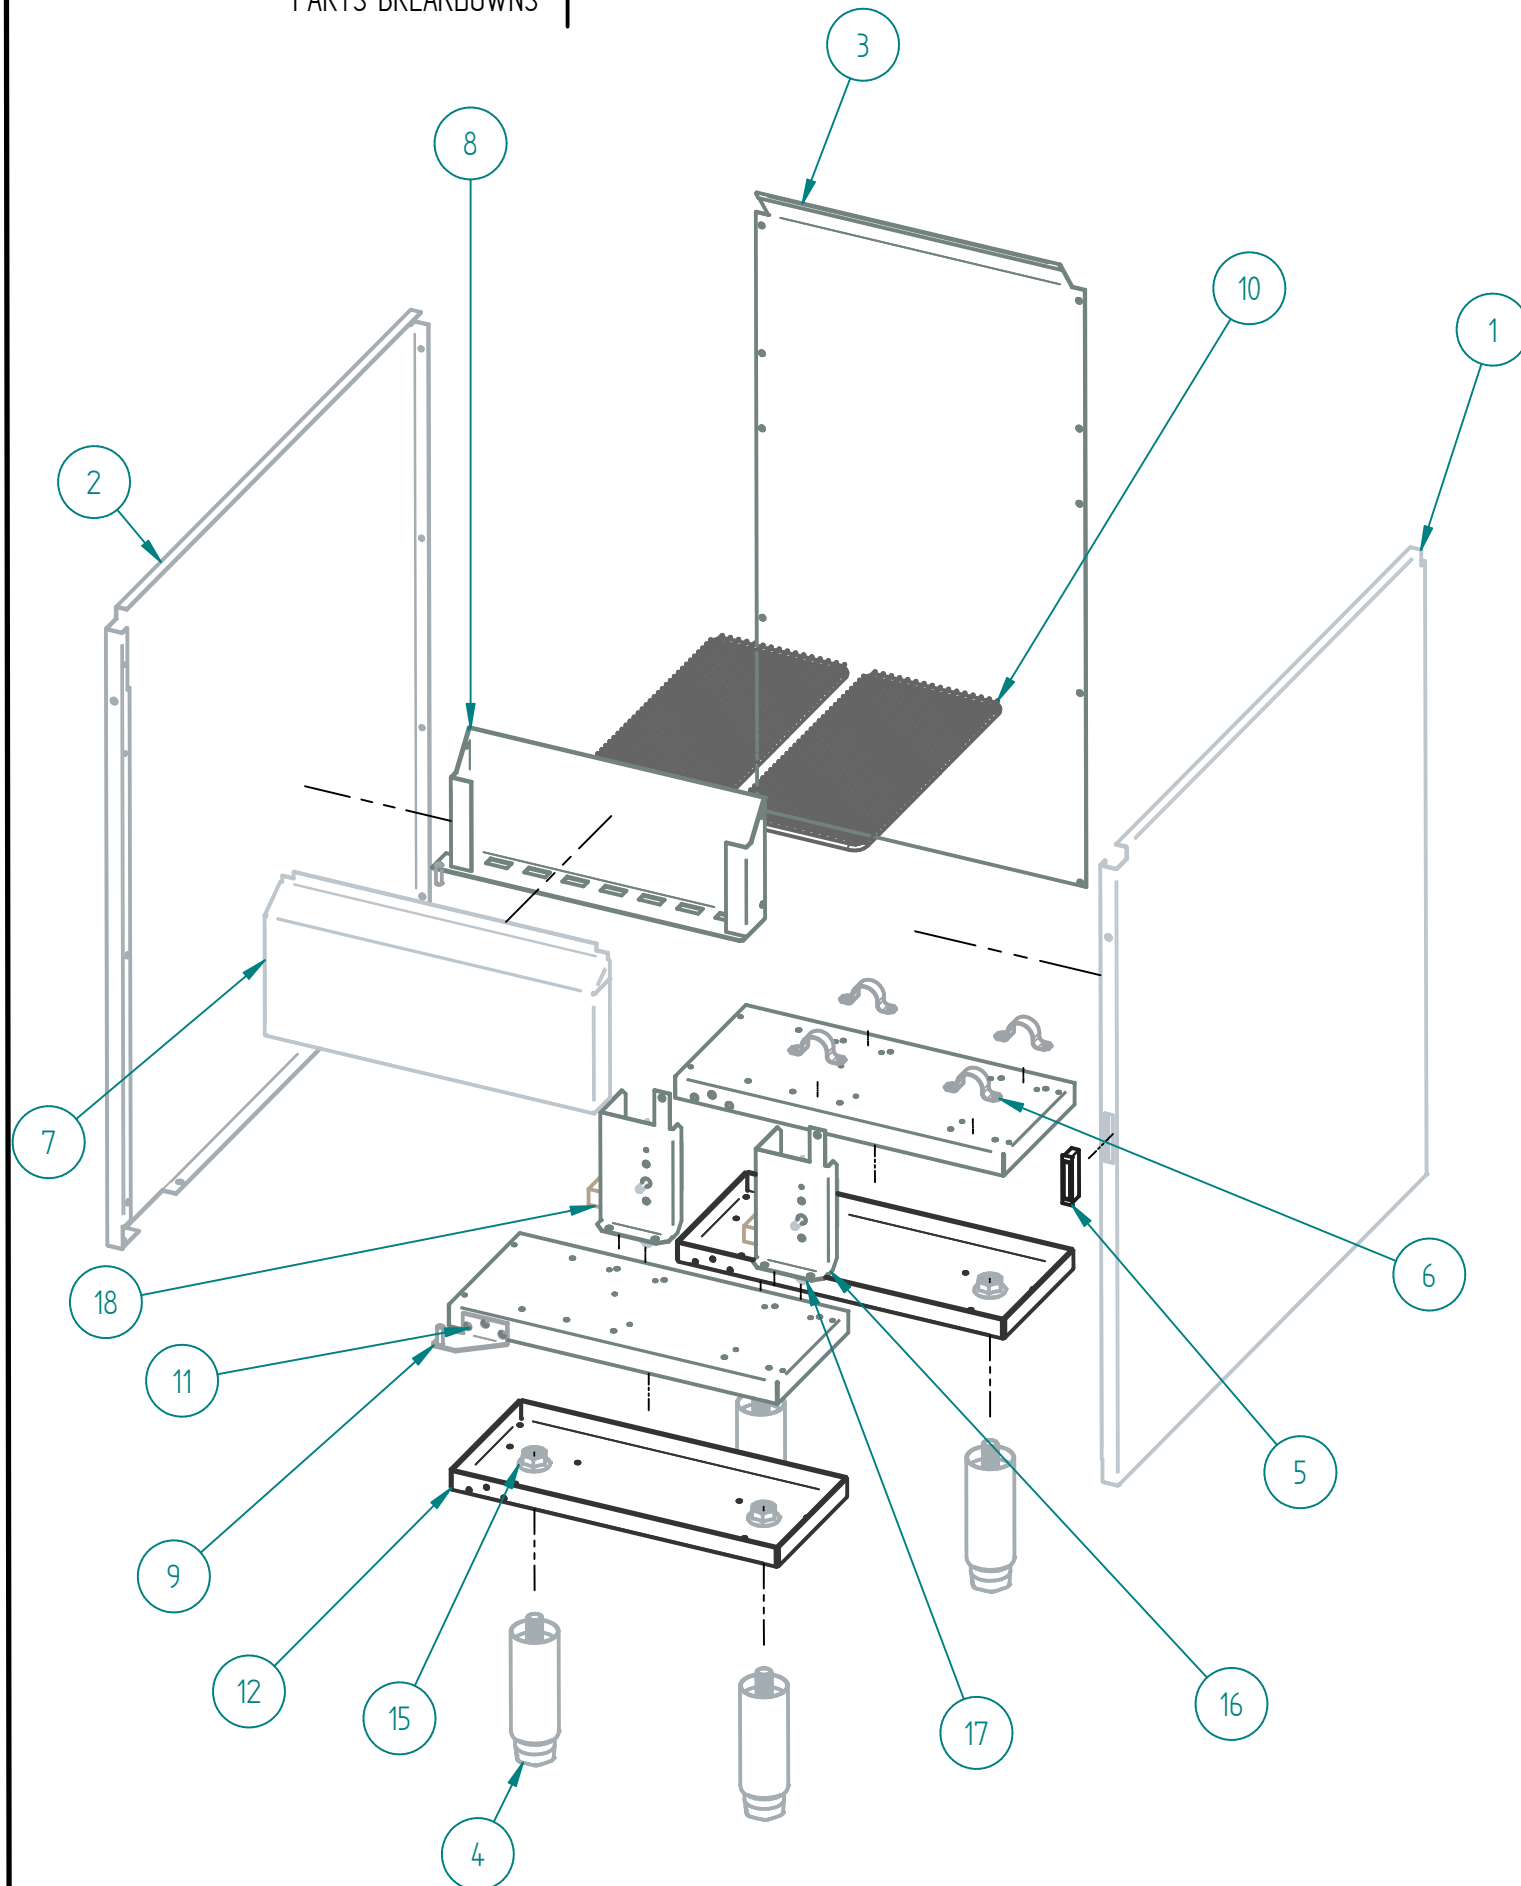

SRF-25 25 NG

PARTS BREAKDOWNS

PARTS BREAKDOWNS

Item	Code	Description	Qty
1	S873150000	GAS SYSTEM 25-25 FRYER NG	2
2	S873151000	2 TANKS ASSEMBLY	1
3	S873119003	FRYER DOOR SIERRA 2P	1
4	S873152000	FRYER CHIMENY 2T	2
5	S873155000	FRYER EXTERIOR PANEL	1
8	S872833000	BASKET FRYER SIERRA	2
9	S872829001	SIERRA FRYER SUPPORT	1
10	602505M0061	BOLT W/KNU 1/4"-20 NC CHROME	2

Item	Code	Description	Qty
1	S876120001	DRAIN PIPE	2
2	S603000800	BALL VALVE 1"	2

PARTS BREAKDOWNS

PARTS BREAKDOWNS

Item	Code	Description	Qty
1	S872817001	RIGHT PANEL	1
2	S872816001	LEFT PANEL	1
3	S872821001	FRYER REAR PANEL	1
4	S852961000	ADJUSTABLE LEG 6-8 IN ϕ 2"	4
5	603301M0055	MAGNETIC CATCH	1
6	S872638000	OMEGA CLAMP 3/4"	4
7	S872822001	FRONT PANEL FRYER	1
8	S872823001	FRONT PANEL SUPPORT	1
9	S873114000	ASSEMBLY LOWER HINGE	1
10	S872649000	WIRE GRILL FRYER 25-25	2
11	S872818002	FRYER FLOOR	2
12	S872642001	COUNTERFLOOR FRYER	2
16	S872839000	2P CONTROL PANEL	2
17	S872103000	RX THERMOSTAT	2
18	S872104000	HIGH LIMIT SWITCH 450°F 36" SB	2

PARTS BREAKDOWNS

Item	Code	Description	Qty
1	S875035000	MANIFOLD	1
2	S872115000	FRYER NOZZLE #36	2
3	S875703000	BURNER FRYER	2
4	S875023000	CONNECTION	1
5	S875022000	FRYER JOINING NUT 3/4"	1
6	S875021000	ELBOW 3/4" FRYER	2
7	S872102000	MILLIVOLT GAS VALVE AB007 MV LP	1
10	S875025000	NIPPLE	1
11	S852133000	KIT 1820-009 PILOT 48265 NG	1

PARTS BREAKDOWNS

Item	Code	Description	Qty
1	S870511001	FRYER DOOR	1
2	S870512001	FRYER COUNTERDOOR	1
3	S870513001	DOOR HANDLE	1
4	S855067000	SIERRA NAME PLATE	1

PARTS BREAKDOWNS

Item	Code	Description	Qty
1	S872645000	CHIMNEY 2T	1
2	S872646000	COUNTERCHIMNEY 2T	1