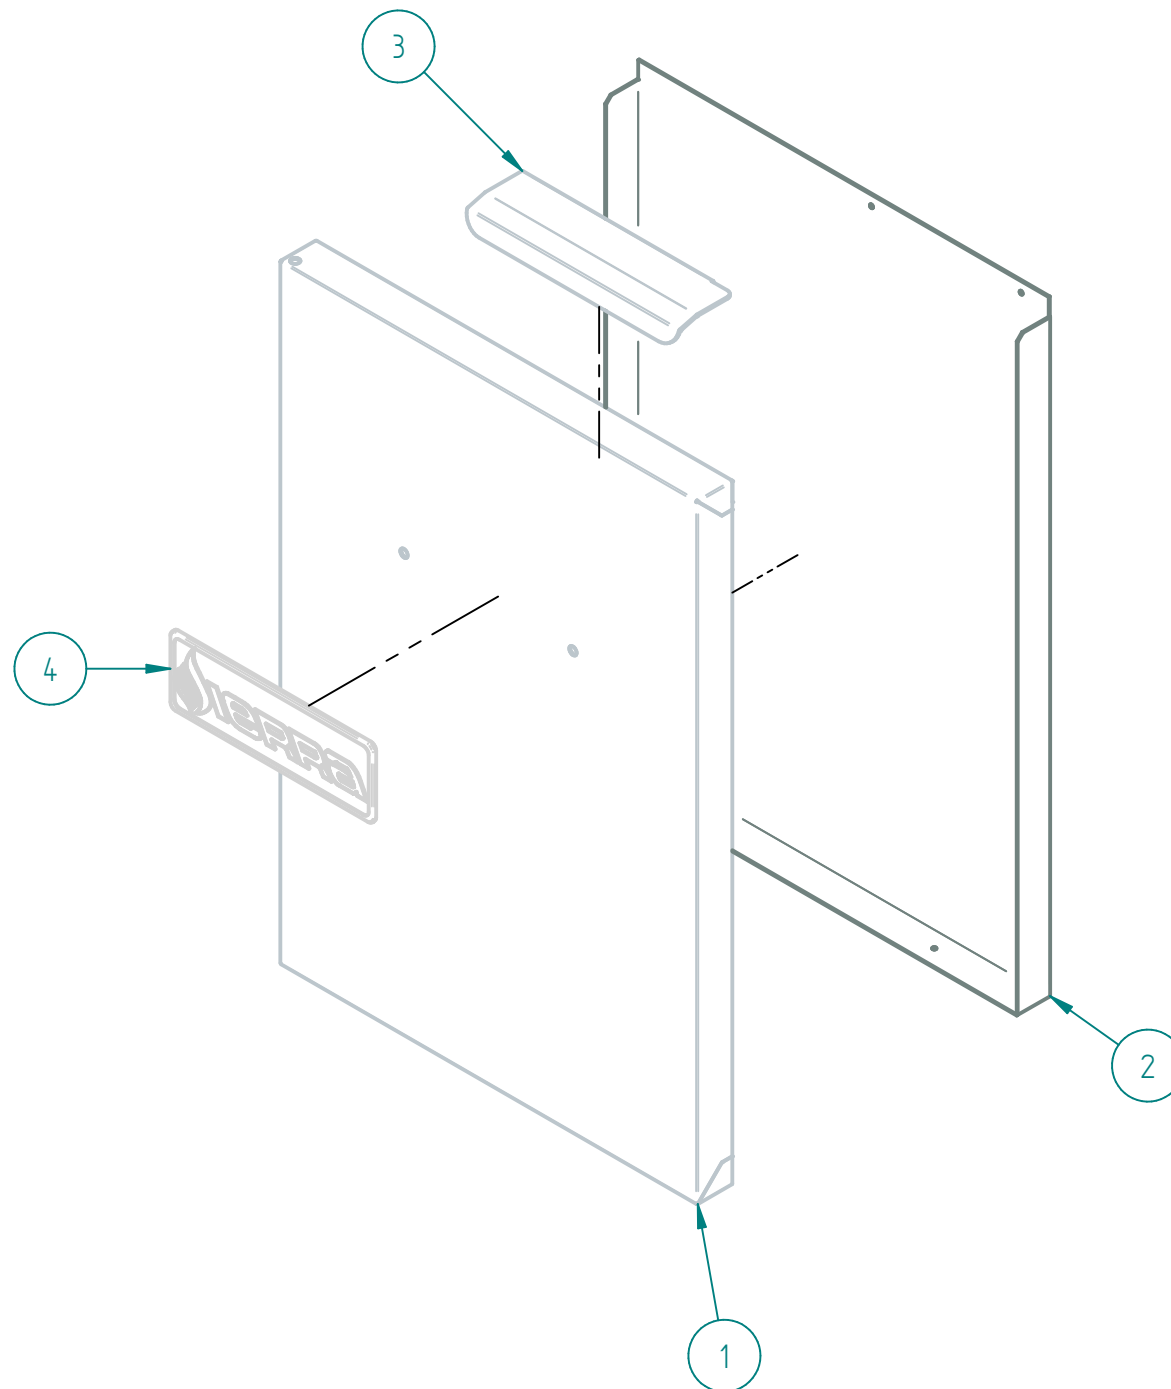

PARTS BREAKDOWNS

Item	Code	Description	Qty
1	S870511001	FRYER DOOR	1
2	S870512001	FRYER COUNTERDOOR	1
3	S870513001	DOOR HANDLE	1
4	S855067000	SIERRA NAME PLATE	1