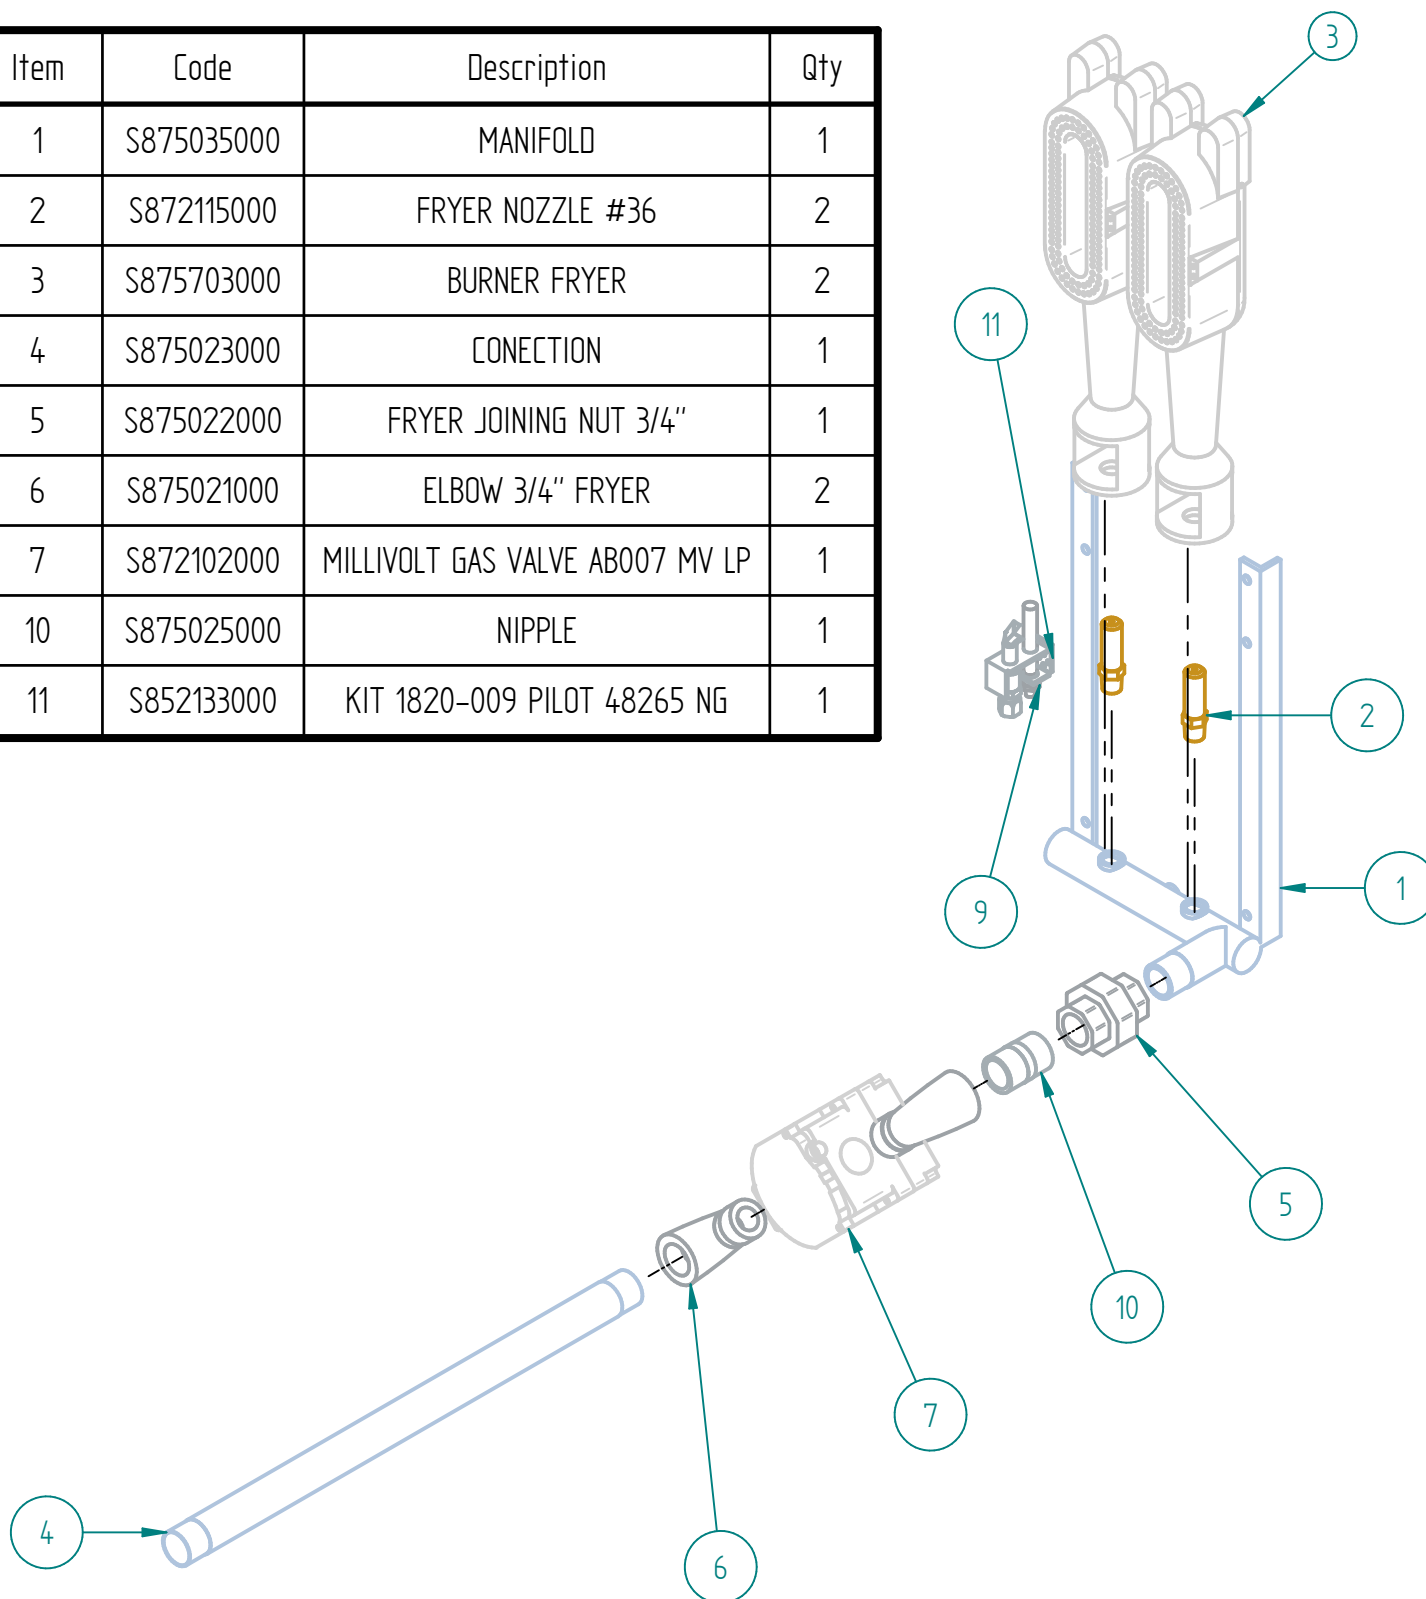

SRF-25 25 NG

PARTS BREAKDOWNS

PARTS BREAKDOWNS

Item	Code	Description	Qty
1	S873150000	GAS SYSTEM 25-25 FRYER NG	2
2	S873151000	2 TANKS ASSEMBLY	1
3	S873119003	FRYER DOOR SIERRA 2P	1
4	S873152000	FRYER CHIMENY 2T	2
5	S873155000	FRYER EXTERIOR PANEL	1
8	S872833000	BASKET FRYER SIERRA	2
9	S872829001	SIERRA FRYER SUPPORT	1
10	602505M0061	BOLT W/KNU 1/4"-20 NC CHROME	2

Item	Code	Description	Qty
1	S876120001	DRAIN PIPE	2
2	S603000800	BALL VALVE 1"	2

PARTS BREAKDOWNS

PARTS BREAKDOWNS

Item	Code	Description	Qty
1	S872817001	RIGHT PANEL	1
2	S872816001	LEFT PANEL	1
3	S872821001	FRYER REAR PANEL	1
4	S852961000	ADJUSTABLE LEG 6-8 IN ϕ 2"	4
5	603301M0055	MAGNETIC CATCH	1
6	S872638000	OMEGA CLAMP 3/4"	4
7	S872822001	FRONT PANEL FRYER	1
8	S872823001	FRONT PANEL SUPPORT	1
9	S873114000	ASSEMBLY LOWER HINGE	1
10	S872649000	WIRE GRILL FRYER 25-25	2
11	S872818002	FRYER FLOOR	2
12	S872642001	COUNTERFLOOR FRYER	2
16	S872839000	2P CONTROL PANEL	2
17	S872103000	RX THERMOSTAT	2
18	S872104000	HIGH LIMIT SWITCH 450°F 36" SB	2

PARTS BREAKDOWNS

Item	Code	Description	Qty
1	S875035000	MANIFOLD	1
2	S872115000	FRYER NOZZLE #36	2
3	S875703000	BURNER FRYER	2
4	S875023000	CONNECTION	1
5	S875022000	FRYER JOINING NUT 3/4"	1
6	S875021000	ELBOW 3/4" FRYER	2
7	S872102000	MILLIVOLT GAS VALVE AB007 MV LP	1
10	S875025000	NIPPLE	1
11	S852133000	KIT 1820-009 PILOT 48265 NG	1

PARTS BREAKDOWNS

Item	Code	Description	Qty
1	S870511001	FRYER DOOR	1
2	S870512001	FRYER COUNTERDOOR	1
3	S870513001	DOOR HANDLE	1
4	S855067000	SIERRA NAME PLATE	1

PARTS BREAKDOWNS

Item	Code	Description	Qty
1	S872645000	CHIMNEY 2T	1
2	S872646000	COUNTERCHIMNEY 2T	1