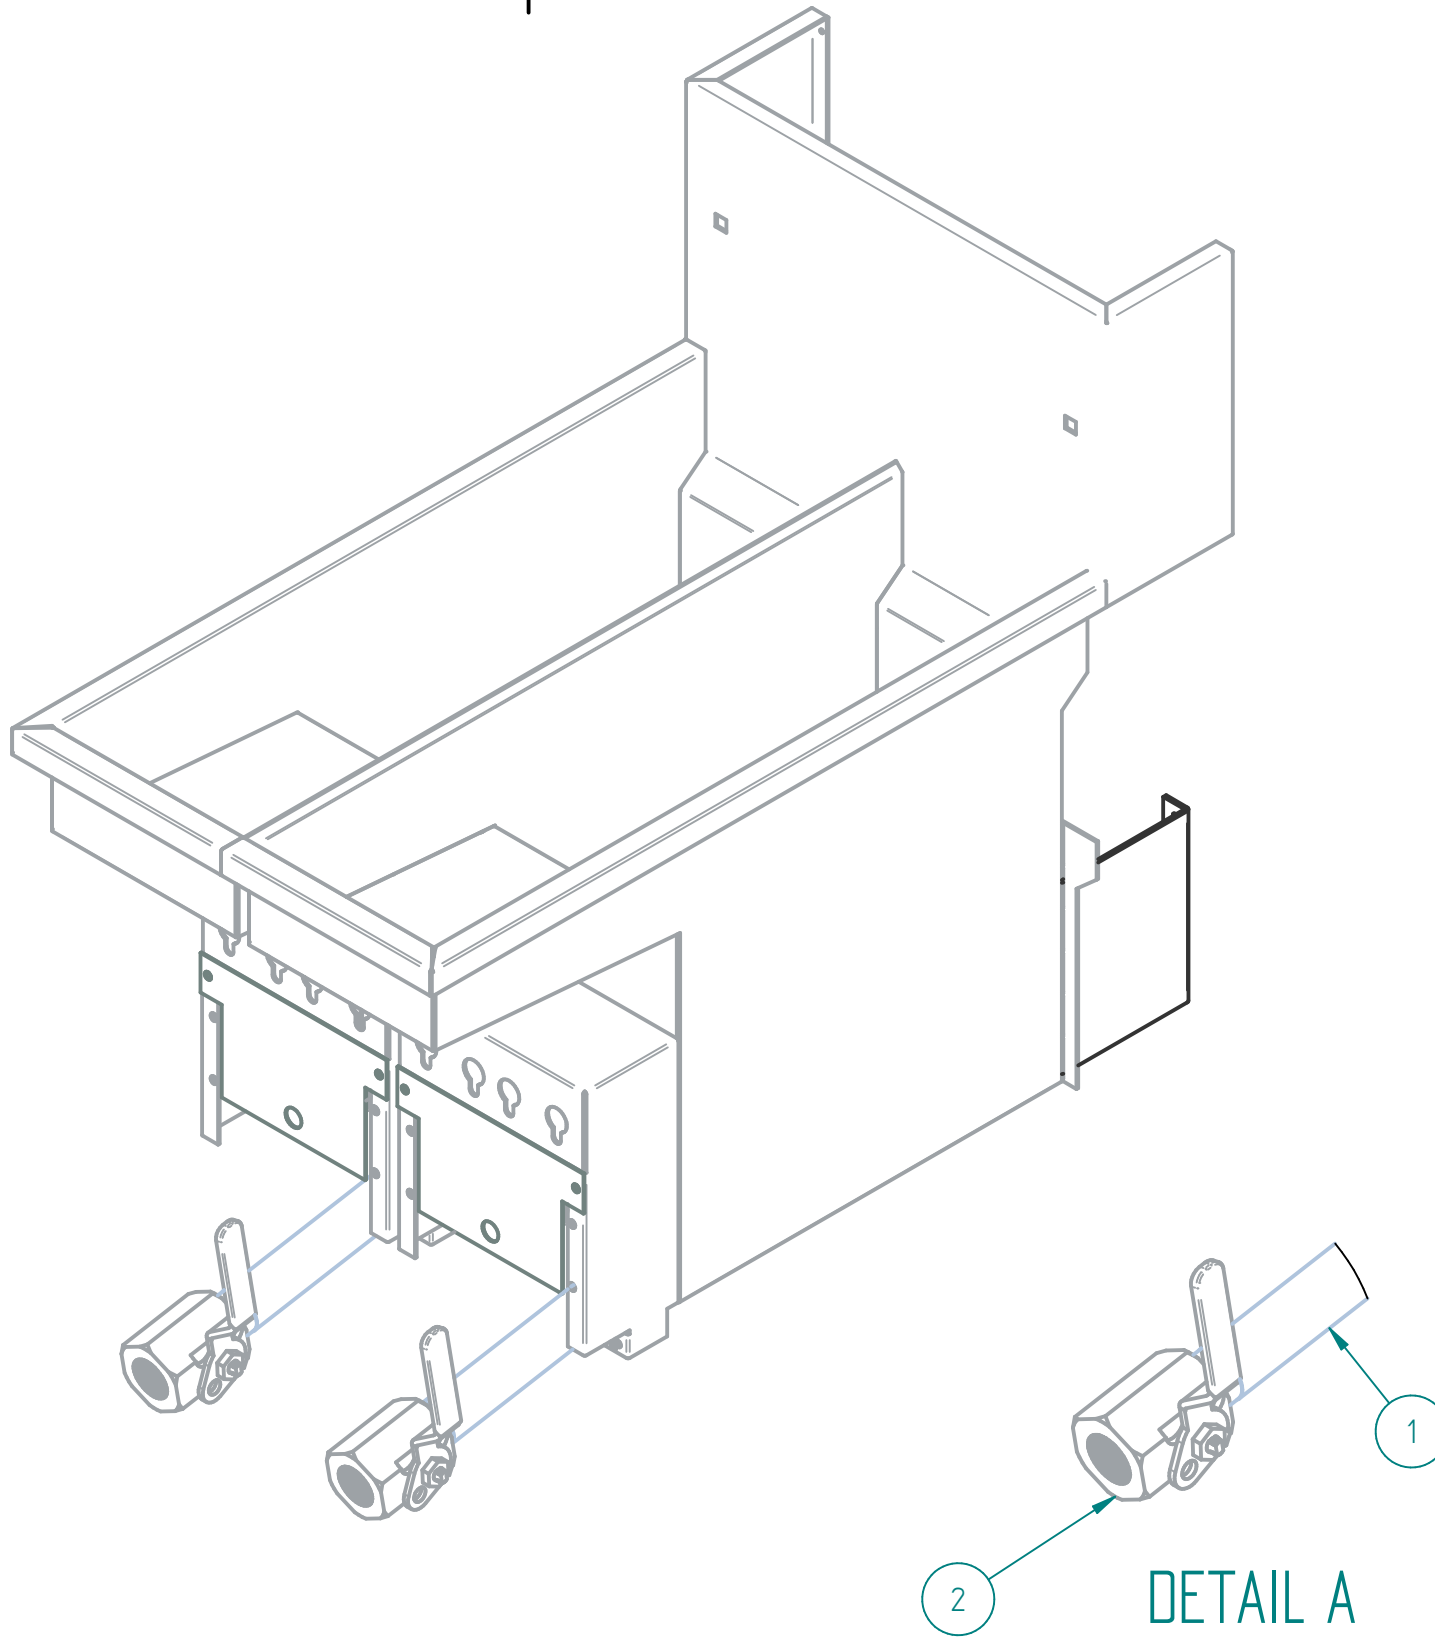

SRF-25 25 NG

PARTS BREAKDOWNS

PARTS BREAKDOWNS

Item	Code	Description	Qty
1	S873150000	GAS SYSTEM 25-25 FRYER NG	2
2	S873151000	2 TANKS ASSEMBLY	1
3	S873119003	FRYER DOOR SIERRA 2P	1
4	S873152000	FRYER CHIMENY 2T	2
5	S873155000	FRYER EXTERIOR PANEL	1
8	S872833000	BASKET FRYER SIERRA	2
9	S872829001	SIERRA FRYER SUPPORT	1
10	602505M0061	BOLT W/KNU 1/4"-20 NC CHROME	2

Item	Code	Description	Qty
1	S876120001	DRAIN PIPE	2
2	S603000800	BALL VALVE 1"	2

PARTS BREAKDOWNS

PARTS BREAKDOWNS

Item	Code	Description	Qty
1	S872817001	RIGHT PANEL	1
2	S872816001	LEFT PANEL	1
3	S872821001	FRYER REAR PANEL	1
4	S852961000	ADJUSTABLE LEG 6-8 IN ϕ 2"	4
5	603301M0055	MAGNETIC CATCH	1
6	S872638000	OMEGA CLAMP 3/4"	4
7	S872822001	FRONT PANEL FRYER	1
8	S872823001	FRONT PANEL SUPPORT	1
9	S873114000	ASSEMBLY LOWER HINGE	1
10	S872649000	WIRE GRILL FRYER 25-25	2
11	S872818002	FRYER FLOOR	2
12	S872642001	COUNTERFLOOR FRYER	2
16	S872839000	2P CONTROL PANEL	2
17	S872103000	RX THERMOSTAT	2
18	S872104000	HIGH LIMIT SWITCH 450°F 36" SB	2

PARTS BREAKDOWNS

Item	Code	Description	Qty
1	S875035000	MANIFOLD	1
2	S872115000	FRYER NOZZLE #36	2
3	S875703000	BURNER FRYER	2
4	S875023000	CONNECTION	1
5	S875022000	FRYER JOINING NUT 3/4"	1
6	S875021000	ELBOW 3/4" FRYER	2
7	S872102000	MILLIVOLT GAS VALVE AB007 MV LP	1
10	S875025000	NIPPLE	1
11	S852133000	KIT 1820-009 PILOT 48265 NG	1

PARTS BREAKDOWNS

Item	Code	Description	Qty
1	S870511001	FRYER DOOR	1
2	S870512001	FRYER COUNTERDOOR	1
3	S870513001	DOOR HANDLE	1
4	S855067000	SIERRA NAME PLATE	1

PARTS BREAKDOWNS

Item	Code	Description	Qty
1	S872645000	CHIMNEY 2T	1
2	S872646000	COUNTERCHIMNEY 2T	1