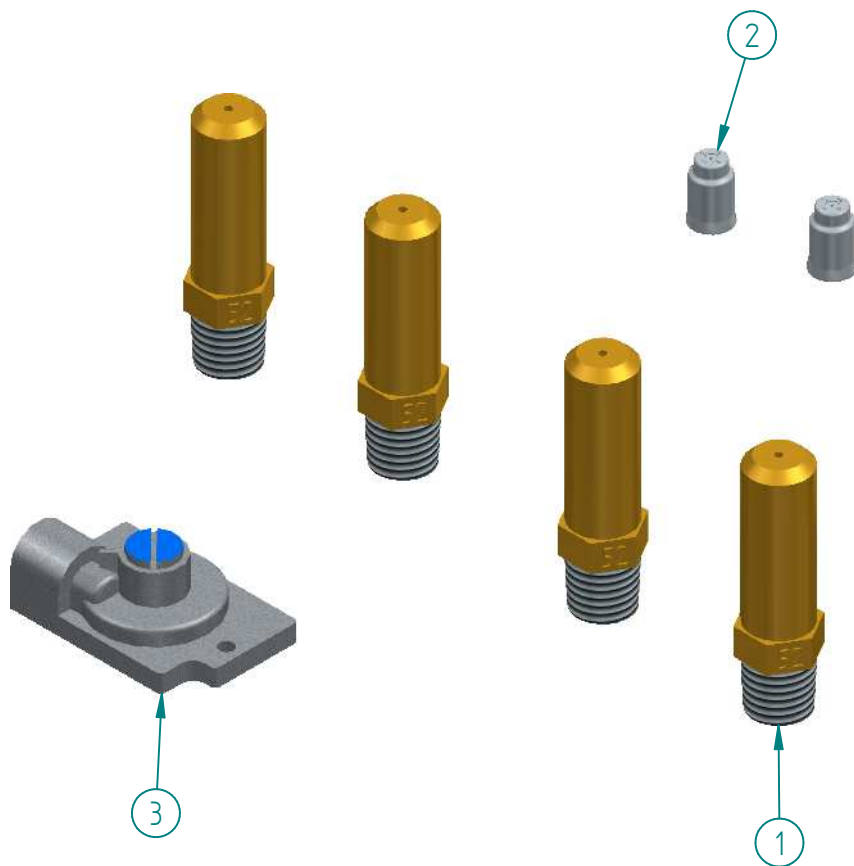

Item	Code	Description	Qty
1	S876120001	DRAIN PIPE	2
2	S603000800	BALL VALVE 1"	2

PARTS BREAKDOWNS

PARTS BREAKDOWNS

Item	Code	Description	Qty
1	S872817001	RIGHT PANEL	1
2	S872816001	LEFT PANEL	1
3	S872821001	FRYER REAR PANEL	1
4	S852961000	ADJUSTABLE LEG 6-8 IN ϕ 2"	4
5	603301M0055	MAGNETIC CATCH	1
6	S872638000	OMEGA CLAMP 3/4"	4
7	S872822001	FRONT PANEL FRYER	1
8	S872823001	FRONT PANEL SUPPORT	1
9	S873114000	ASSEMBLY LOWER HINGE	1
10	S872649000	WIRE GRILL FRYER 25-25	2
11	S872818002	FRYER FLOOR	2
12	S872642001	COUNTERFLOOR FRYER	2
16	S872839000	2P CONTROL PANEL	2
17	S872103000	RX THERMOSTAT	2
18	S872104000	HIGH LIMIT SWITCH 450°F 36" SB	2

PARTS BREAKDOWNS

Item	Code	Description	Qty
1	S875035000	MANIFOLD	1
2	S872115000	FRYER NOZZLE #36	2
3	S875703000	BURNER FRYER	2
4	S875023000	CONNECTION	1
5	S875022000	FRYER JOINING NUT 3/4"	1
6	S875021000	ELBOW 3/4" FRYER	2
7	S872102000	MILLIVOLT GAS VALVE AB007 MV LP	1
10	S875025000	NIPPLE	1
11	S852133000	KIT 1820-009 PILOT 48265 NG	1

PARTS BREAKDOWNS

Item	Code	Description	Qty
1	S870511001	FRYER DOOR	1
2	S870512001	FRYER COUNTERDOOR	1
3	S870513001	DOOR HANDLE	1
4	S855067000	SIERRA NAME PLATE	1

PARTS BREAKDOWNS

Item	Code	Description	Qty
1	S872645000	CHIMNEY 2T	1
2	S872646000	COUNTERCHIMNEY 2T	1

S750408700 - Conversion Kit NG to LP 25-25

PARTS BREAKDOWNS

Item	Code	Description	Qty
1	S872114000	FRYER NOZZLE #52	4
2	S862420000	PILOT ORIFICE LP 0.016"	2
3	S872111001	GAS VALVUE 700 REGULATOR KIT TO LP	1