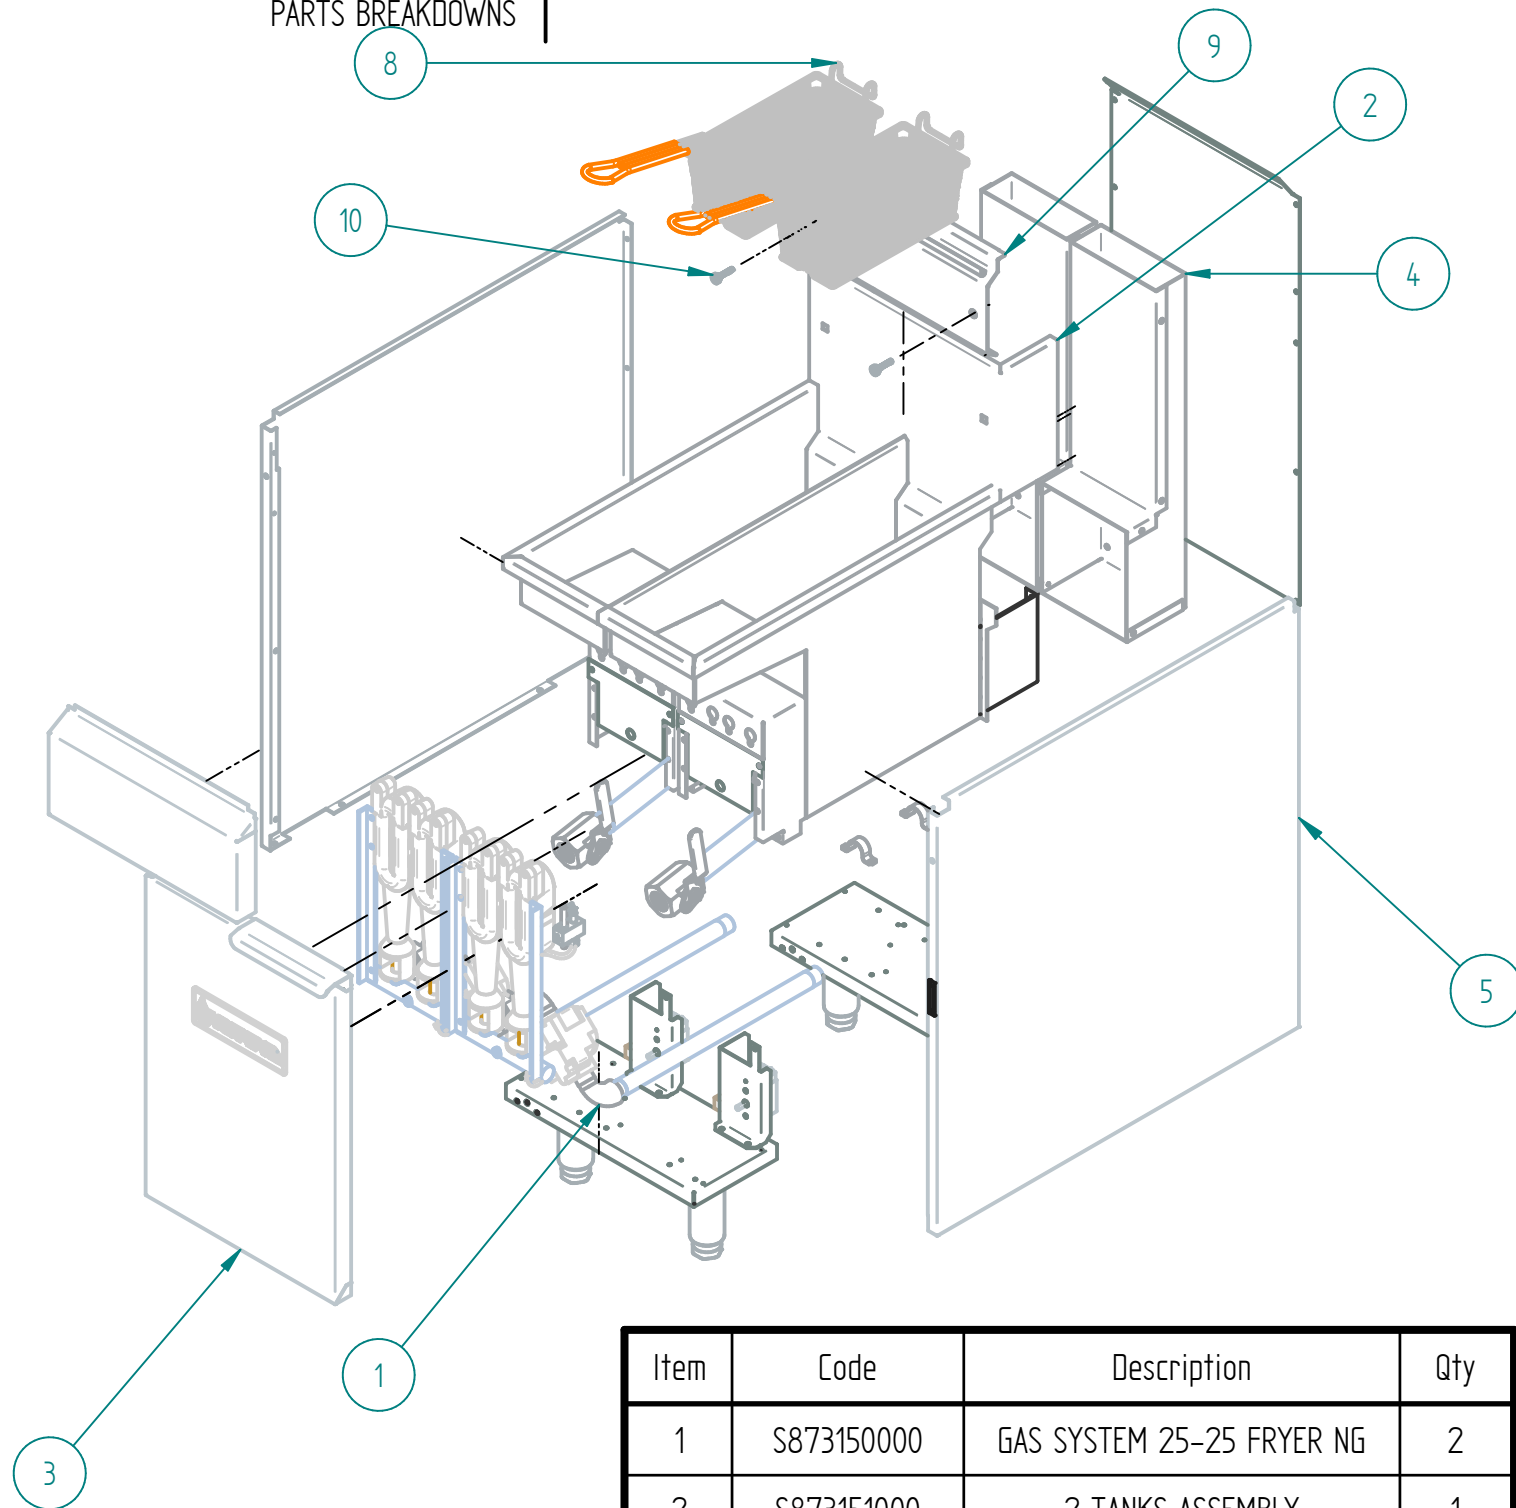

SRF-25 25 NG

PARTS BREAKDOWNS

PARTS BREAKDOWNS

Item	Code	Description	Qty
1	S873150000	GAS SYSTEM 25-25 FRYER NG	2
2	S873151000	2 TANKS ASSEMBLY	1
3	S873119003	FRYER DOOR SIERRA 2P	1
4	S873152000	FRYER CHIMENY 2T	2
5	S873155000	FRYER EXTERIOR PANEL	1
8	S872833000	BASKET FRYER SIERRA	2
9	S872829001	SIERRA FRYER SUPPORT	1
10	602505M0061	BOLT W/KNU 1/4"-20 NC CHROME	2

Item	Code	Description	Qty
1	S876120001	DRAIN PIPE	2
2	S603000800	BALL VALVE 1"	2

PARTS BREAKDOWNS

PARTS BREAKDOWNS

Item	Code	Description	Qty
1	S872817001	RIGHT PANEL	1
2	S872816001	LEFT PANEL	1
3	S872821001	FRYER REAR PANEL	1
4	S852961000	ADJUSTABLE LEG 6-8 IN ϕ 2"	4
5	603301M0055	MAGNETIC CATCH	1
6	S872638000	OMEGA CLAMP 3/4"	4
7	S872822001	FRONT PANEL FRYER	1
8	S872823001	FRONT PANEL SUPPORT	1
9	S873114000	ASSEMBLY LOWER HINGE	1
10	S872649000	WIRE GRILL FRYER 25-25	2
11	S872818002	FRYER FLOOR	2
12	S872642001	COUNTERFLOOR FRYER	2
16	S872839000	2P CONTROL PANEL	2
17	S872103000	RX THERMOSTAT	2
18	S872104000	HIGH LIMIT SWITCH 450°F 36" SB	2

PARTS BREAKDOWNS

Item	Code	Description	Qty
1	S875035000	MANIFOLD	1
2	S872115000	FRYER NOZZLE #36	2
3	S875703000	BURNER FRYER	2
4	S875023000	CONNECTION	1
5	S875022000	FRYER JOINING NUT 3/4"	1
6	S875021000	ELBOW 3/4" FRYER	2
7	S872102000	MILLIVOLT GAS VALVE AB007 MV LP	1
10	S875025000	NIPPLE	1
11	S852133000	KIT 1820-009 PILOT 48265 NG	1

PARTS BREAKDOWNS

Item	Code	Description	Qty
1	S870511001	FRYER DOOR	1
2	S870512001	FRYER COUNTERDOOR	1
3	S870513001	DOOR HANDLE	1
4	S855067000	SIERRA NAME PLATE	1

PARTS BREAKDOWNS

Item	Code	Description	Qty
1	S872645000	CHIMNEY 2T	1
2	S872646000	COUNTERCHIMNEY 2T	1