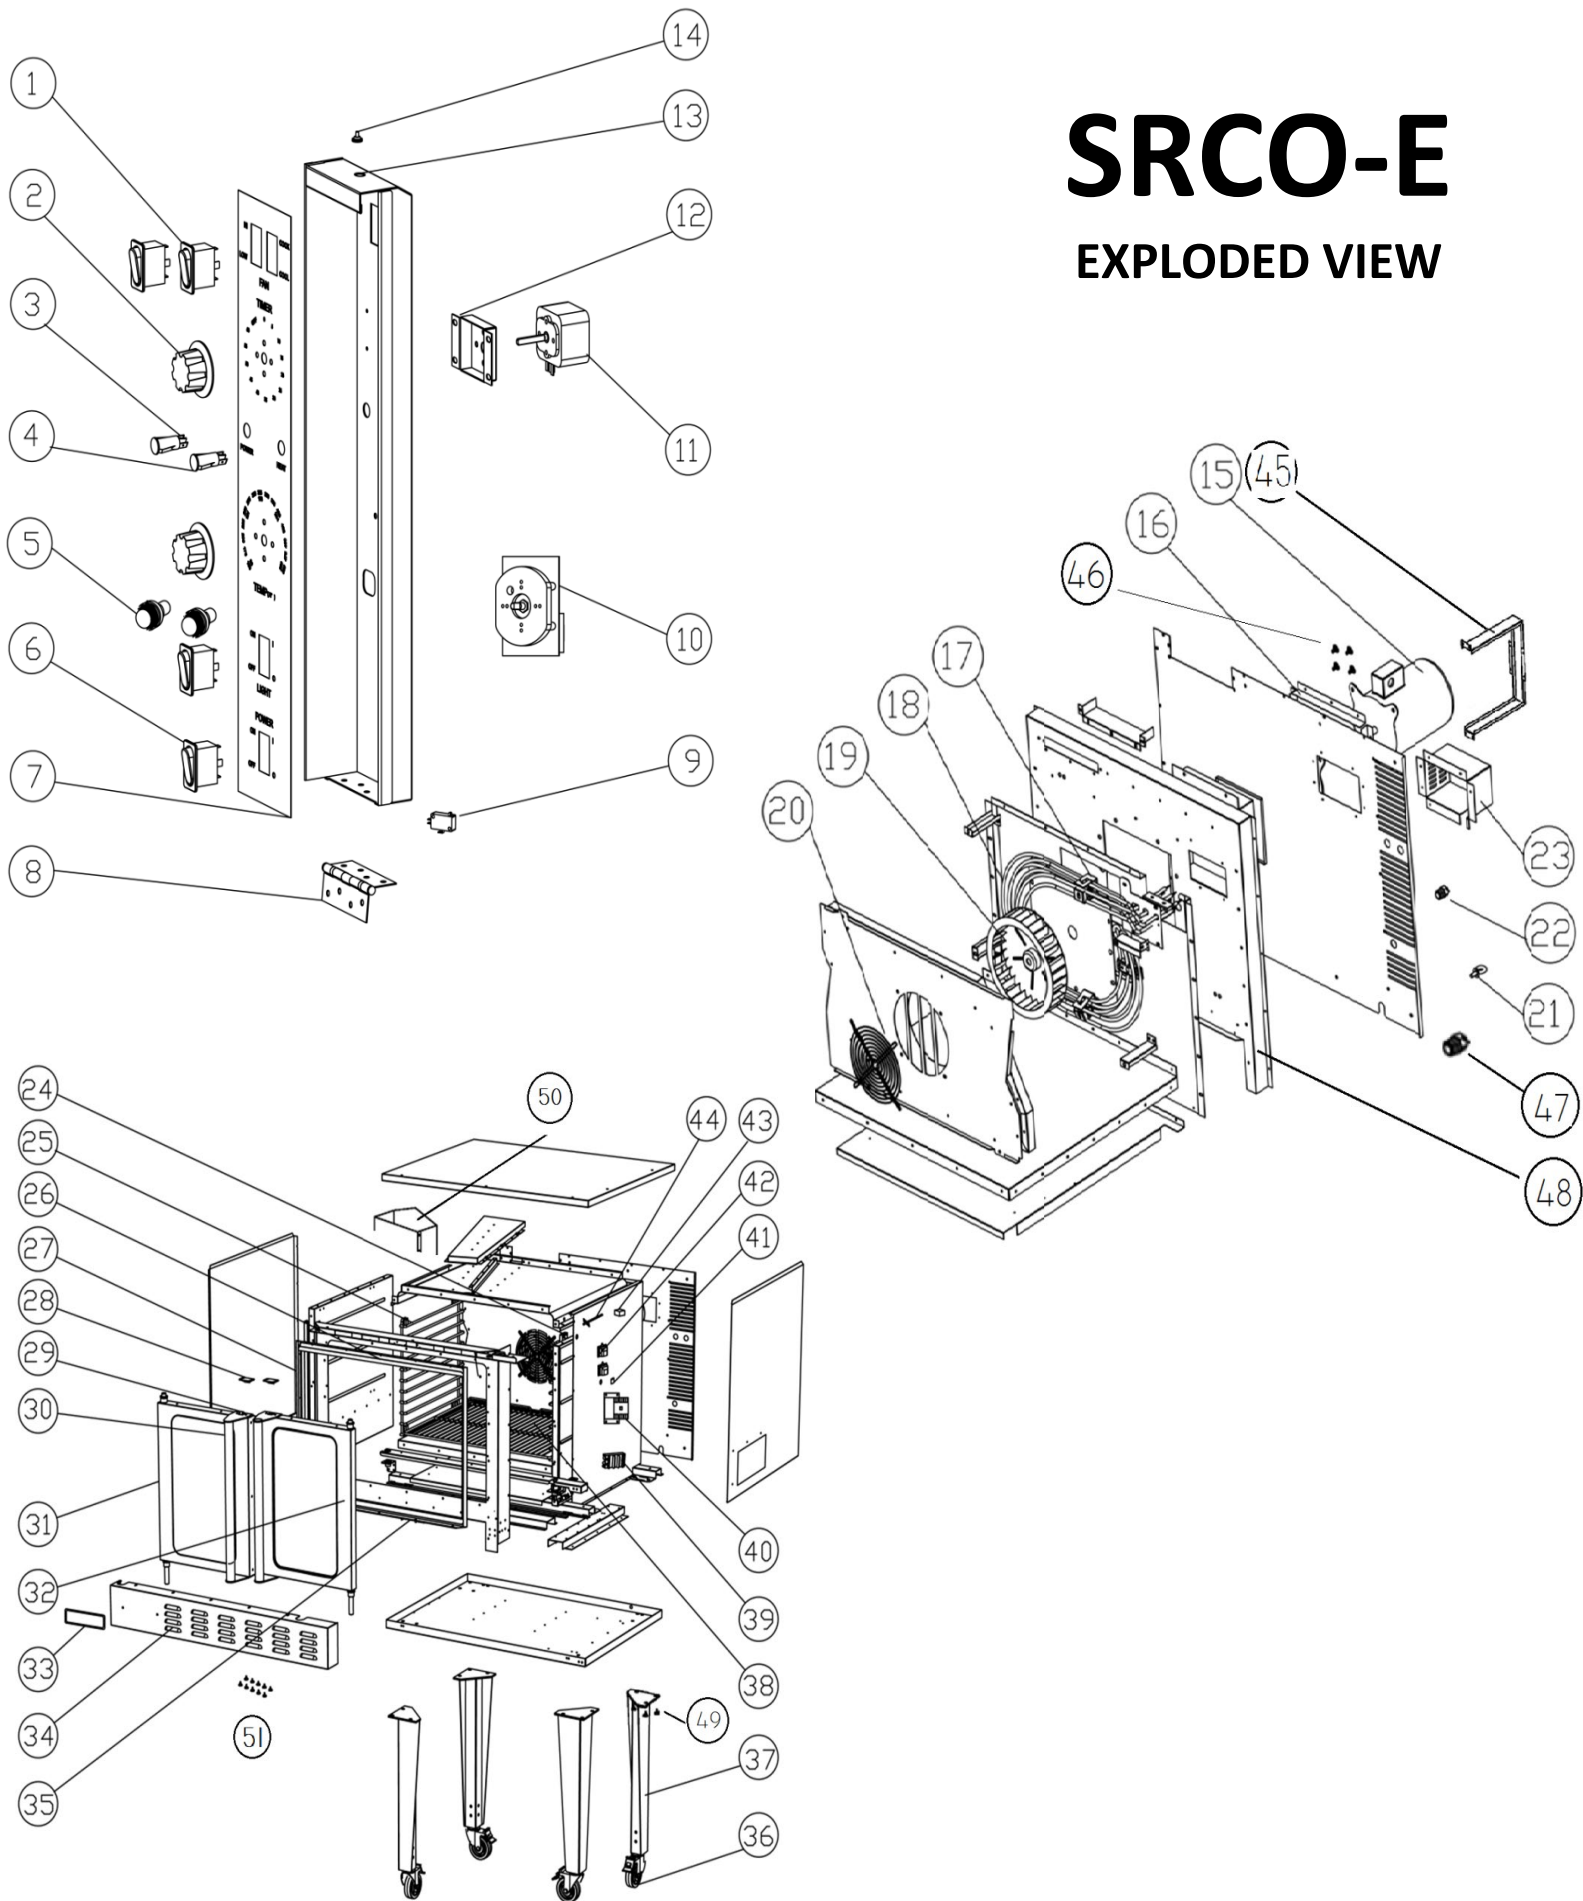

SRCO-E

EXPLODED VIEW

XV NO.	ITEM NO.	ITEM NO. DESCRIPTION
1	1190081	PANEL SWITCH
2	1190110	KNOB
3	1190374	POWER INDICATOR 220V
4	1190375	HEAT INDICATOR 220V
5	1190113	FUSE
6	1190380	POWER SWITCH
7	1190514	MYLAR
8	1190381	HINGE
9	1190066	DOOR SWITCH
10	1190086	THERMOSTAT,CONTROL MODULE
11	1190372	TIMER 220V
12	1190382	TIMER BRACKET
13	1190364	CONTROL PANEL ASSY., ELECTRIC
14	1190383	PANEL SCREW
15	1190510	MOTOR 220V
16	1190386	MOTER BRACKET
17	1190387	HEATING COIL BRACKET
18	1190388	HEATING COIL 208V
18	1190389	HEATING COIL 240V
19	1190073	FAN WHEEL
20	1190071	FAN GUARD+SCREW
21	1190390	HANGER
22	1190512	PG13.5 STRAIN RELIEF
23	1190392	HEATING COIL COVER
24	1190393	PROBE BOX
25	1190394	SHELF GUIDE
26	1190056	TOP GASKET
27	1190057	SIDE GASKET
30	1190059	DOOR HANDLE-OLD STYLE
31	1190060	LEFT DOOR ASSEMBLY IN WOODEN CRATE
31	1190059N	DOOR HANDLE-NEW,CURENT STYLE
32	1190061	RIGHT DOOR ASSEMBLY IN WOODEN CRATE
33	1190396	NAMEPLATE
34	1190062	BURNER COVER
35	1190063	BOTTOM GASKET
36	1190064	CASTER
37	1190065	LEG
38	1190094	RACK
39	1190402	WIRE CONNECTION
40	1190403	CONTACTOR
41	1190404	SNUBBER
42	1190070	INTERIOR LAMP+HELOGEN
42	1190455	INTERIOR LAMP HALOGEN 110V
43	1190373	BUZZER 220V
44	1190134	THERMOSTAT PROBE
45	1190079	MOTOR GUARD BRACKET
46	1190078	MOTOR BOLT
47	1190513	PG25 STRAIN RELIEF
48	1190371	CAVITY REAR PANEL
49	1190095A	LEG BOLT
50	1190076	FLUE
51	1190068	BODY SCREWS (10 ONE SET)
15,16,46,19,	1190511	MOTOR AND FAN ASSEMBLY 220V
26,27,35	1190412	DOOR GASKET KIT (4 GASKETS)
28;29	1190058	DOOR LATCH ASSEMBLY
31,32	1190102	DOOR ASSEMBLY (LEFT AND RIGHT)