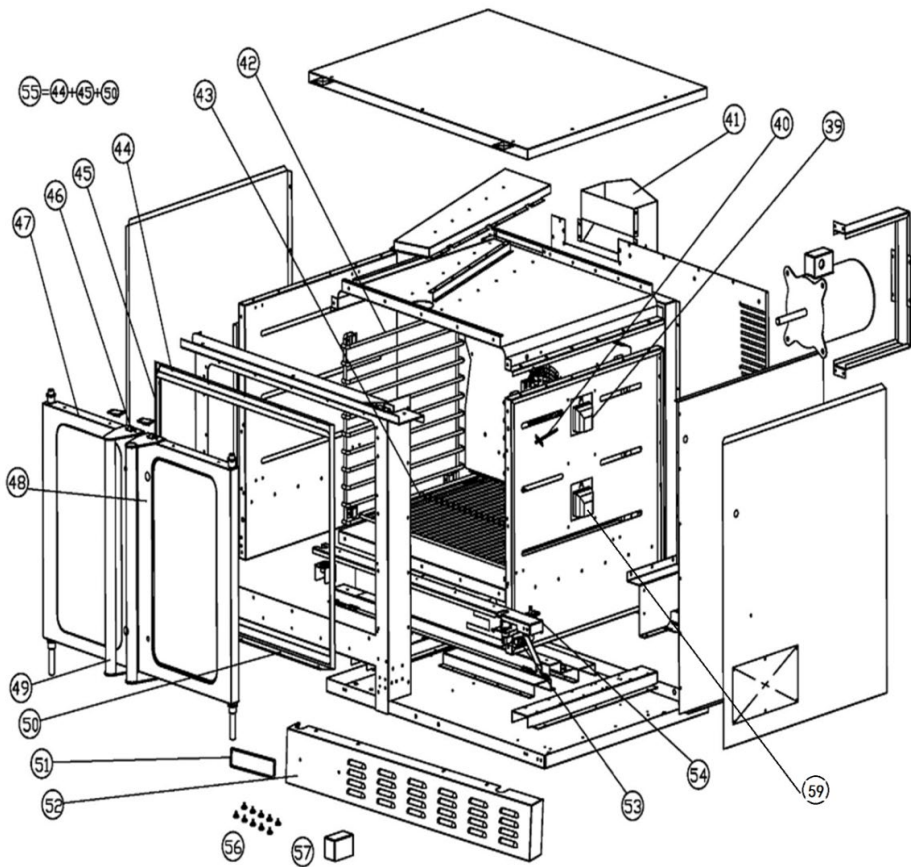

SRCO

EXPLODED VIEW

XV NO.	ITEM NO.	ITEM NO. DESCRIPTION
1	1190069	CONTROL PANEL ASSY., GAS
3	1190081	PANEL SWITCH
4	1190110	KNOB
5	1190085	HEAT INDICATOR 110V
6	1190084	POWER INDICATOR 110V
7	1190075	PANEL SCREW
8	1190382	TIMER BRACKET
9	1190082	TIMER 110V
10	1190086	THERMOSTAT,CONTROL MODULE
11	1190083	BUZZER 110V
12	1190087	IGNITOR MODULE
13	1190088	TRANSFORMER 110V-24V
14	1190381	HINGE
15	1190101	BURNER BRACKET
16	1190092	MANIFOLD
17	1190090	NG ORIFICE
18	1190097	LP ORIFICE
19	1190089	FLAME SENSOR
20	1190138	AL PIPE TO MANIFOLD
21	1190091	BURNER
22	1190093	IGNITION
23	1190067	VALVE TO BURNER PIPE ASSEMBLY
24	1190080	GAS VALVE
25	1190079	MOTOR GUARD BRACKET
26	1190077	MOTOR
27	1190078	MOTOR BOLT
28	1190078K	MOTOR AND FAN ASSEMBLY 110V
29	1190073	FAN WHEEL
30	1190071	FAN GUARD+SCREW
31	1190391	PG11 STRAIN RELIEF
32	1190512	PG13.5 STRAIN RELIEF
33	1190390	HANGER
34	1190074	CAVITY REAR PANEL
35	1190072	CAVITY FRONT PANEL
36	1190095A	LEG BOLT
37	1190065	LEG
38	1190064	CASTER
39	1190070	INTERIOR LAMP+HELOGEN
40	1190134	THERMOSTAT PROBE
41	1190076	FLUE
42	1190394	SHELF GUIDE
43	1190094	RACK
44	1190056	TOP GASKET
45	1190057	SIDE GASKET
46	1190058	DOOR LATCH ASSEMBLY
47	1190060	LEFT DOOR ASSEMBLY IN WOODEN CRATE
48	1190061	RIGHT DOOR ASSEMBLY IN WOODEN CRATE
49	1190059	DOOR HANDLE-OLD STYLE
49	1190059N	DOOR HANDLE-NEW,CURENT STYLE
50	1190063	BOTTOM GASKET
51	1190396	NAMEPLATE
52	1190062	BURNER COVER
53	1190066	DOOR SWITCH
54	1190410	REPAIR SWITCH
55	1190412	DOOR GASKET KIT (4 GASKETS)
56	1190068	BODY SCREWS (10 ONE SET)
57	1190096	CONVERSION REGULATOR(SET)
58	1190386	MOTER BRACKET
59	1190455	INTERIOR LAMP HALOGEN 110V
47,48	1190102	DOOR ASSEMBLY (LEFT AND RIGHT)