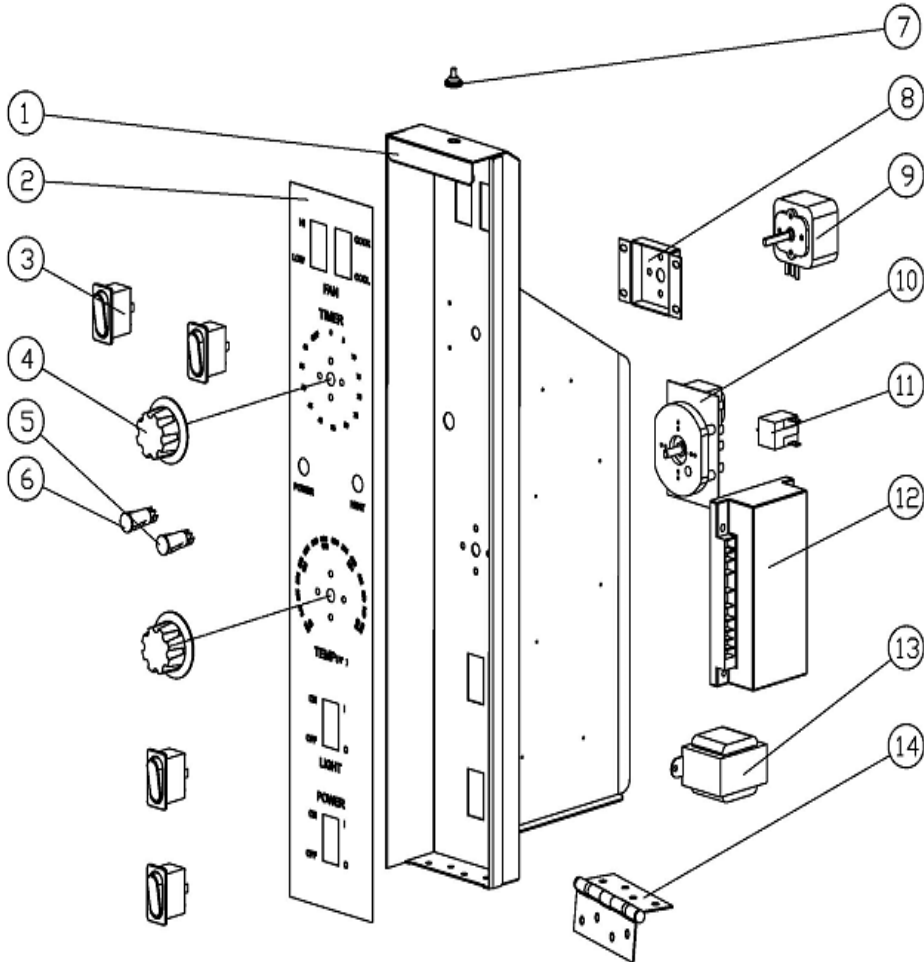

SRCO

EXPLODED VIEW

XV NO.	ITEM NO.	ITEM NO. DESCRIPTION
1	1190069	CONTROL PANEL ASSY., GAS
3	1190081	PANEL SWITCH
4	1190110	KNOB
5	1190085	HEAT INDICATOR 110V
6	1190084	POWER INDICATOR 110V
7	1190075	PANEL SCREW
8	1190382	TIMER BRACKET
9	1190082	TIMER 110V
10	1190086	THERMOSTAT,CONTROL MODULE
11	1190083	BUZZER 110V
12	1190087	IGNITOR MODULE
13	1190088	TRANSFORMER 110V-24V
14	1190381	HINGE
15	1190101	BURNER BRACKET
16	1190092	MANIFOLD
17	1190090	NG ORIFICE
18	1190097	LP ORIFICE
19	1190089	FLAME SENSOR
20	1190138	AL PIPE TO MANIFOLD
21	1190091	BURNER
22	1190093	IGNITION
23	1190067	VALVE TO BURNER PIPE ASSEMBLY
24	1190080	GAS VALVE
25	1190079	MOTOR GUARD BRACKET
26	1190077	MOTOR
27	1190078	MOTOR BOLT
28	1190078K	MOTOR AND FAN ASSEMBLY 110V
29	1190073	FAN WHEEL
30	1190071	FAN GUARD+SCREW
31	1190391	PG11 STRAIN RELIEF
32	1190512	PG13.5 STRAIN RELIEF
33	1190390	HANGER
34	1190074	CAVITY REAR PANEL
35	1190072	CAVITY FRONT PANEL
36	1190095A	LEG BOLT
37	1190065	LEG
38	1190064	CASTER
39	1190070	INTERIOR LAMP+HELOGEN
40	1190134	THERMOSTAT PROBE
41	1190076	FLUE
42	1190394	SHELF GUIDE
43	1190094	RACK
44	1190056	TOP GASKET
45	1190057	SIDE GASKET
46	1190058	DOOR LATCH ASSEMBLY
47	1190060	LEFT DOOR ASSEMBLY IN WOODEN CRATE
48	1190061	RIGHT DOOR ASSEMBLY IN WOODEN CRATE
49	1190059	DOOR HANDLE-OLD STYLE
49	1190059N	DOOR HANDLE-NEW,CURENT STYLE
50	1190063	BOTTOM GASKET
51	1190396	NAMEPLATE
52	1190062	BURNER COVER
53	1190066	DOOR SWITCH
54	1190410	REPAIR SWITCH
55	1190412	DOOR GASKET KIT (4 GASKETS)
56	1190068	BODY SCREWS (10 ONE SET)
57	1190096	CONVERSION REGULATOR(SET)
58	1190386	MOTER BRACKET
59	1190455	INTERIOR LAMP HALOGEN 110V
47,48	1190102	DOOR ASSEMBLY (LEFT AND RIGHT)