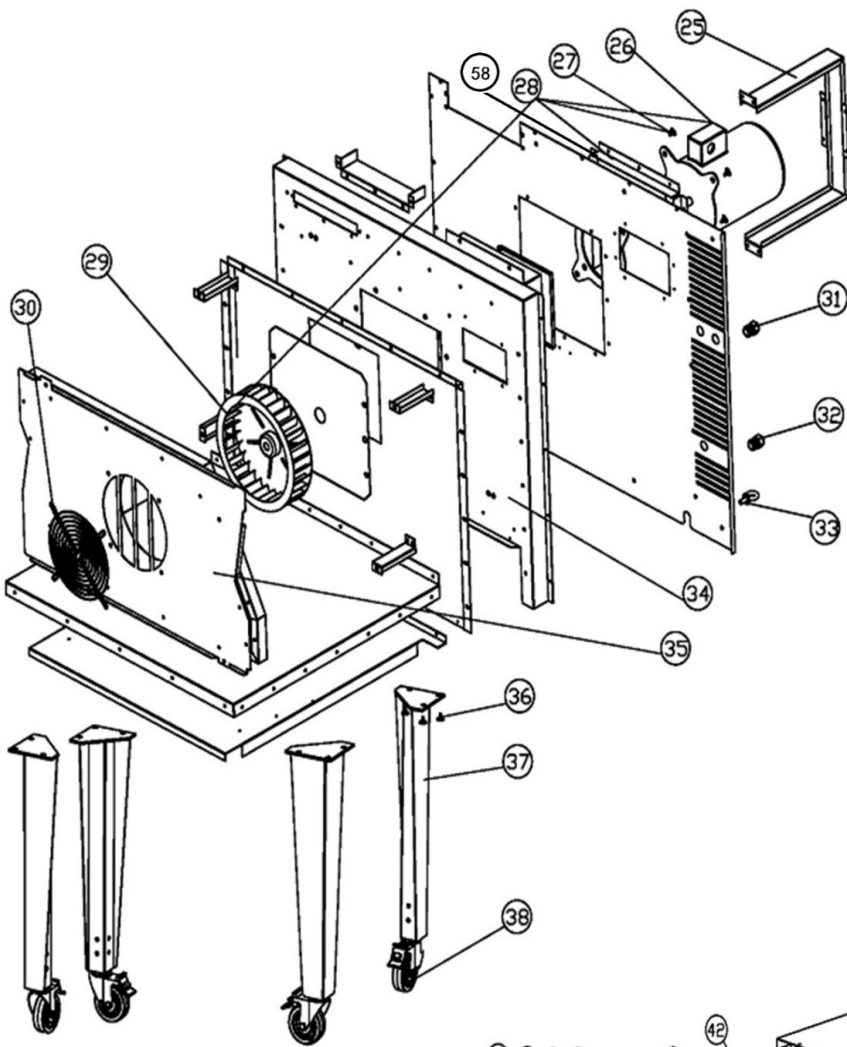

SRCO

EXPLODED VIEW

XV NO.	ITEM NO.	ITEM NO. DESCRIPTION
1	1190069	CONTROL PANEL ASSY., GAS
3	1190081	PANEL SWITCH
4	1190110	KNOB
5	1190085	HEAT INDICATOR 110V
6	1190084	POWER INDICATOR 110V
7	1190075	PANEL SCREW
8	1190382	TIMER BRACKET
9	1190082	TIMER 110V
10	1190086	THERMOSTAT,CONTROL MODULE
11	1190083	BUZZER 110V
12	1190087	IGNITOR MODULE
13	1190088	TRANSFORMER 110V-24V
14	1190381	HINGE
15	1190101	BURNER BRACKET
16	1190092	MANIFOLD
17	1190090	NG ORIFICE
18	1190097	LP ORIFICE
19	1190089	FLAME SENSOR
20	1190138	AL PIPE TO MANIFOLD
21	1190091	BURNER
22	1190093	IGNITION
23	1190067	VALVE TO BURNER PIPE ASSEMBLY
24	1190080	GAS VALVE
25	1190079	MOTOR GUARD BRACKET
26	1190077	MOTOR
27	1190078	MOTOR BOLT
28	1190078K	MOTOR AND FAN ASSEMBLY 110V
29	1190073	FAN WHEEL
30	1190071	FAN GUARD+SCREW
31	1190391	PG11 STRAIN RELIEF
32	1190512	PG13.5 STRAIN RELIEF
33	1190390	HANGER
34	1190074	CAVITY REAR PANEL
35	1190072	CAVITY FRONT PANEL
36	1190095A	LEG BOLT
37	1190065	LEG
38	1190064	CASTER
39	1190070	INTERIOR LAMP+HELOGEN
40	1190134	THERMOSTAT PROBE
41	1190076	FLUE
42	1190394	SHELF GUIDE
43	1190094	RACK
44	1190056	TOP GASKET
45	1190057	SIDE GASKET
46	1190058	DOOR LATCH ASSEMBLY
47	1190060	LEFT DOOR ASSEMBLY IN WOODEN CRATE
48	1190061	RIGHT DOOR ASSEMBLY IN WOODEN CRATE
49	1190059	DOOR HANDLE-OLD STYLE
49	1190059N	DOOR HANDLE-NEW,CURENT STYLE
50	1190063	BOTTOM GASKET
51	1190396	NAMEPLATE
52	1190062	BURNER COVER
53	1190066	DOOR SWITCH
54	1190410	REPAIR SWITCH
55	1190412	DOOR GASKET KIT (4 GASKETS)
56	1190068	BODY SCREWS (10 ONE SET)
57	1190096	CONVERSION REGULATOR(SET)
58	1190386	MOTER BRACKET
59	1190455	INTERIOR LAMP HALOGEN 110V
47,48	1190102	DOOR ASSEMBLY (LEFT AND RIGHT)