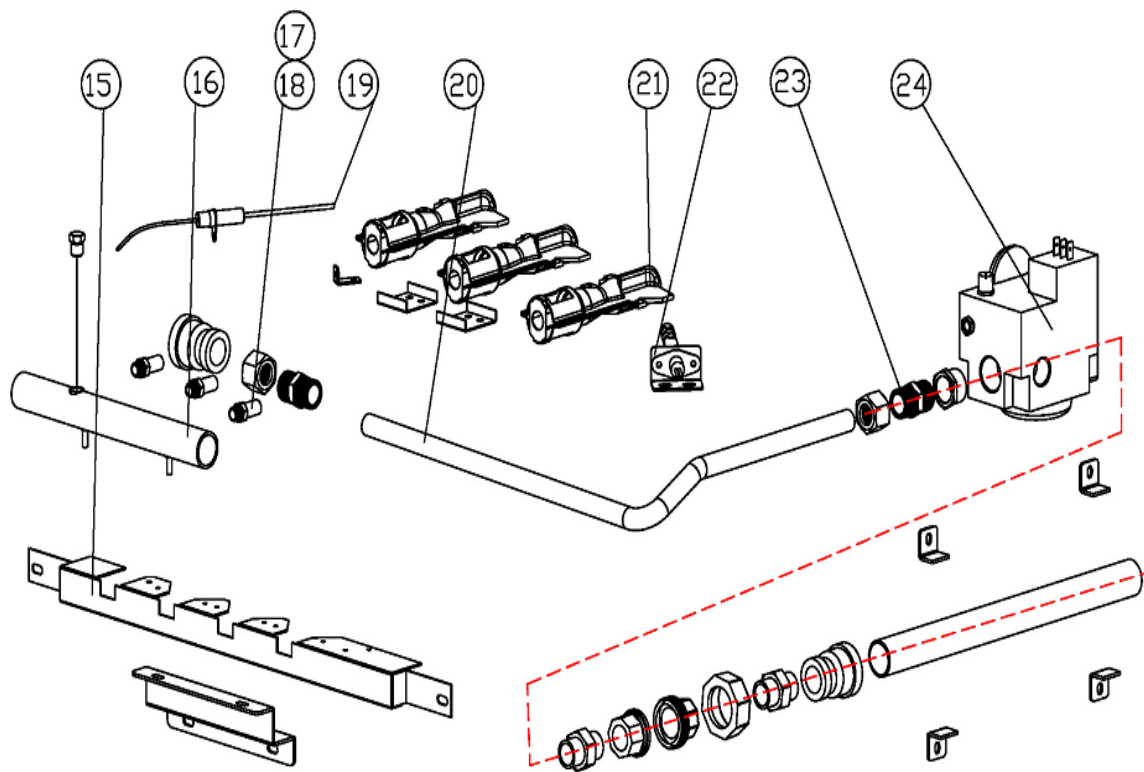

SRCO

EXPLODED VIEW

XV NO.	ITEM NO.	ITEM NO. DESCRIPTION
1	1190069	CONTROL PANEL ASSY., GAS
3	1190081	PANEL SWITCH
4	1190110	KNOB
5	1190085	HEAT INDICATOR 110V
6	1190084	POWER INDICATOR 110V
7	1190075	PANEL SCREW
8	1190382	TIMER BRACKET
9	1190082	TIMER 110V
10	1190086	THERMOSTAT,CONTROL MODULE
11	1190083	BUZZER 110V
12	1190087	IGNITOR MODULE
13	1190088	TRANSFORMER 110V-24V
14	1190381	HINGE
15	1190101	BURNER BRACKET
16	1190092	MANIFOLD
17	1190090	NG ORIFICE
18	1190097	LP ORIFICE
19	1190089	FLAME SENSOR
20	1190138	AL PIPE TO MANIFOLD
21	1190091	BURNER
22	1190093	IGNITION
23	1190067	VALVE TO BURNER PIPE ASSEMBLY
24	1190080	GAS VALVE
25	1190079	MOTOR GUARD BRACKET
26	1190077	MOTOR
27	1190078	MOTOR BOLT
28	1190078K	MOTOR AND FAN ASSEMBLY 110V
29	1190073	FAN WHEEL
30	1190071	FAN GUARD+SCREW
31	1190391	PG11 STRAIN RELIEF
32	1190512	PG13.5 STRAIN RELIEF
33	1190390	HANGER
34	1190074	CAVITY REAR PANEL
35	1190072	CAVITY FRONT PANEL
36	1190095A	LEG BOLT
37	1190065	LEG
38	1190064	CASTER
39	1190070	INTERIOR LAMP+HELOGEN
40	1190134	THERMOSTAT PROBE
41	1190076	FLUE
42	1190394	SHELF GUIDE
43	1190094	RACK
44	1190056	TOP GASKET
45	1190057	SIDE GASKET
46	1190058	DOOR LATCH ASSEMBLY
47	1190060	LEFT DOOR ASSEMBLY IN WOODEN CRATE
48	1190061	RIGHT DOOR ASSEMBLY IN WOODEN CRATE
49	1190059	DOOR HANDLE-OLD STYLE
49	1190059N	DOOR HANDLE-NEW,CURENT STYLE
50	1190063	BOTTOM GASKET
51	1190396	NAMEPLATE
52	1190062	BURNER COVER
53	1190066	DOOR SWITCH
54	1190410	REPAIR SWITCH
55	1190412	DOOR GASKET KIT (4 GASKETS)
56	1190068	BODY SCREWS (10 ONE SET)
57	1190096	CONVERSION REGULATOR(SET)
58	1190386	MOTER BRACKET
59	1190455	INTERIOR LAMP HALOGEN 110V
47,48	1190102	DOOR ASSEMBLY (LEFT AND RIGHT)