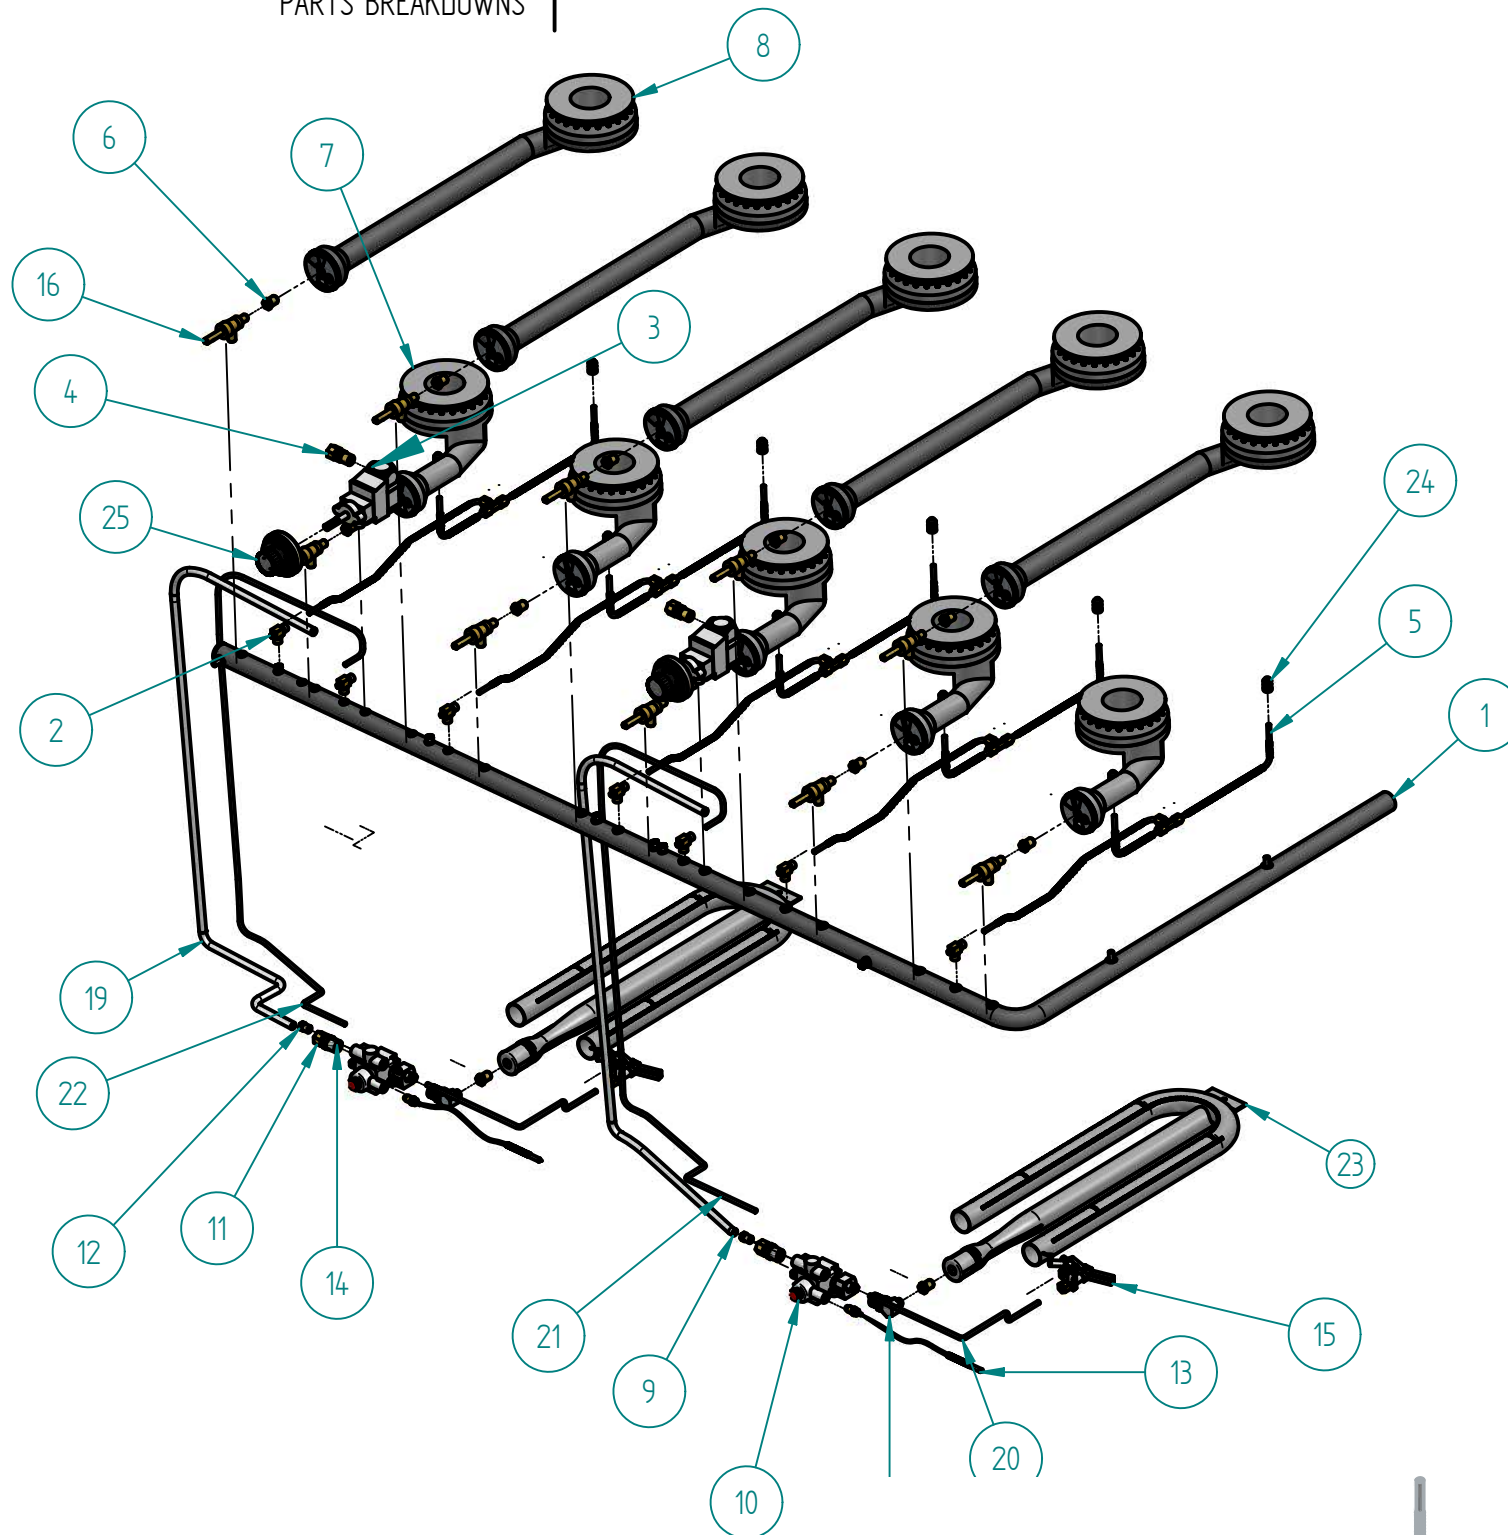

## PARTS BREAKDOWNS

Item	Code	Description	Qty
1	S850527000	HINGE DOOR	2
2	S850526004	DOOR OVEN 24 SIERRA	1
3	S850525003	BACKDOOR OVEN 24"	1
4	S855665001	HANDLE OVEN 24"	1
5	S855067000	SIERRA NAME PLATE	1
9	S852871000	BRACKET ASSEMBLER HINGE	2

## PARTS BREAKDOWNS

Item	Code	Description	Qty
1	S855028000	"T" COMPRESSION PLUG	1
2	S855060000	SS FLEXIBLE PIPE 150	1
3	S855061000	SS FLEXIBLE PIPE 350	2

PARTS BREAKDOWNS

Item	Code	Description	Qty
1	S855022003	MANIFOLD B10	1
2	S862103000	PILOT REGULATOR AP7-1	7
3	S852101000	THERMOSTAT ABJ	2
4	S855019000	STRAIGHT CONNECTION 3/8" CC 3/8" NPT	2
6	S862413000	FEMALE ORIFICE # 40	12
7	S855709000	FRONT BURNER BODY	5
8	S855710000	REAR BURNER BODY	5
9	S855074000	CONDUCT 3/8" THERMOSTA- VALVE C+H 36"	1
10	S852102000	OVEN VALVE	2
11	602131M0008	LINE CONNECTOR 3/8" NPT-3/8 CC	2
12	S855040000	PILOT CONNECTION 3/8"	4
13	s852104000	THERMOCOUPLE	2
14	602131M0010	BRASS BARREL 3/16"	4
15	S852105000	OVEN PILOT COMPLETE	2
16	S862101000	TOP VALVE	10
17	S855087000	ELBOW BURNER ALUMINIUM	2
19	S855091000	THERMOSTAT-VALVE CONDUCTION 3/8" C+H 24	1
20	S855092000	TUBE PILOT-VALVE OVEN	2
21	S855093000	TUBE 3/16" THERMOSTAT-VALVE	1
22	S855094000	TUBE 3/16" THERMOSTAT-VALVE B	1
23	S855712000	"U" BURNER	2
24	S865006000	PILOT TIP A73007	10
25	S852132000	KNOB BEZEL THERMOSTAT ABJ	1