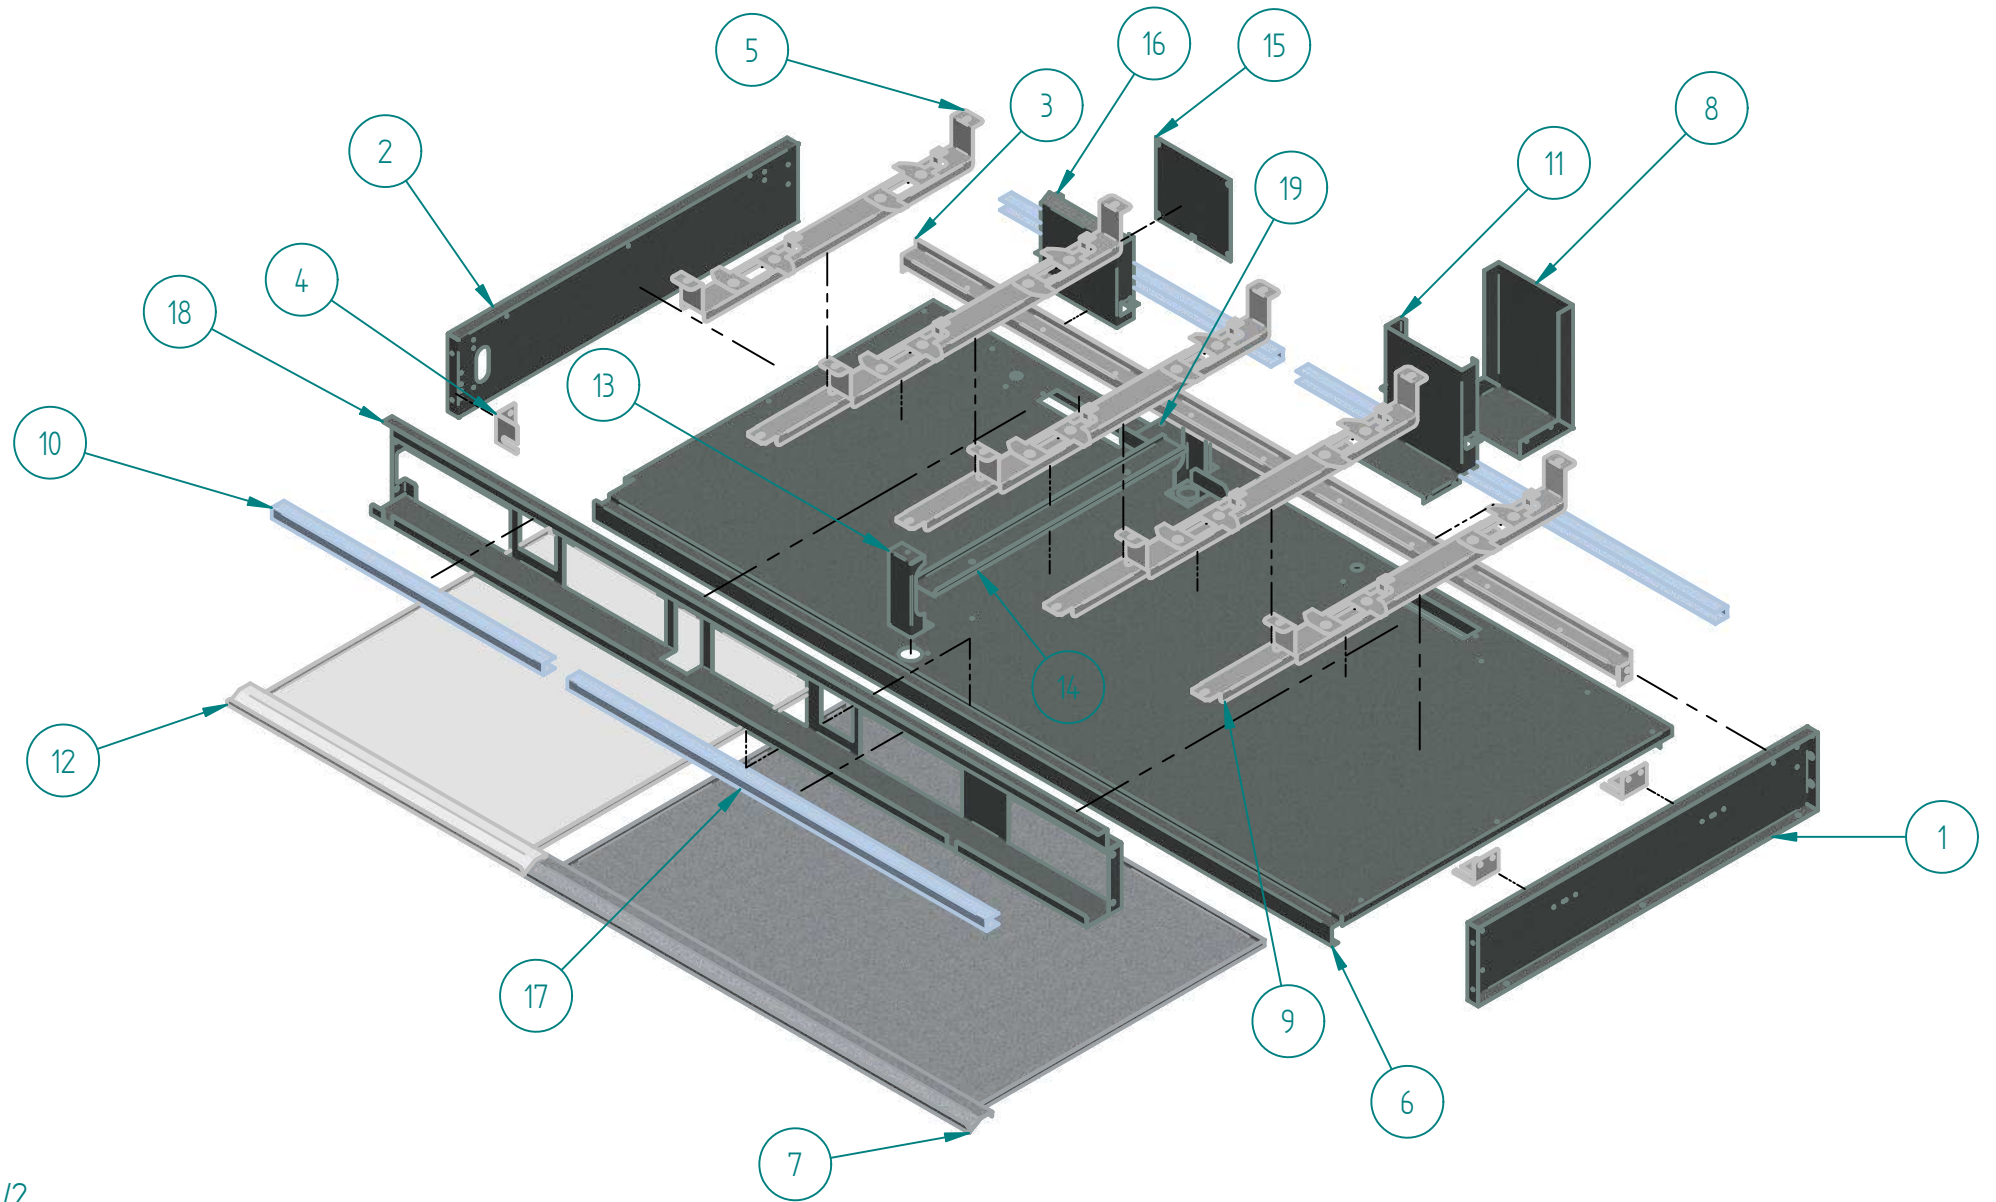

# SR-10-60

PARTS BREAKDOWNS

Item	Code	Description	Qty
1	S853300000	INNER UPPER PANEL B10- 60"	1
2	S853308000	OUTER PANEL OVEN B10-60	1
3*	S853302000 NG-EXP	GAS SYSTEM B10	1
4	S853303000	INNER LOWER PANEL B10-60"	1
5	S853307000	SIERRA DOOR 36"	1
6	S853331000	SIERRA DOOR 24"	1
7	S853210500	BACK SPLASH ASSEMBLY 60"	1
8	602509M0035	SS SCREW HEAD TRUSS M6-12	8
9*	S855068000	SIERRA KNOB	10

## PARTS BREAKDOWNS

Item	Code	Description	Qty
1	S852811200	LEFT SIDE B10	1
3	S855404000	BLACK TOP GRATE	10
4	S852811001	BOTTOM FRONT PANEL	1
5	S852510000	BOTTOM FRAME DOOR 36"	1
6	S852515000	REAR PANEL 60"	1
7	S852517000	FRONT TABLE 60" SIERRA	1
8	S852964003	COMMAND PANEL 60"	1
9	S852605002	FRAME DOOR COVER	2
10	S852811300	RIGHT SIDE B10	1

# S853300000 INNER UPPER PANEL 10-60"

PARTS BREAKDOWNS

Item	Code	Description	Qty
1	S852752003	INNER LEFT SIDE PANEL	1
2	S852756003	INNER RIGHT SIDE PANEL	1
3	S852518000	CROSS SUPPORT MULT 60"	1
4	S862648002	SIDE MANIFOLD SUPPORT	3
5	S853110200	BURNER SUPPORT	5
6	S852759003	BASE TRAY OVEN 60"	1
7	s852993000	GREASE TRAY OVEN 36"	1
8	S852758002	REAR BOTTOM CHIMNEY	1
9	S852700003	CENTRAL GRATE SUPPORT	4
10	S852511000	SCREW COVER 24"	2
11	S852603002	CHIMNEY 36"	1
12	S8529920000	GREASE TRAY OVEN 24"	1
13	S852507000	CENTER SUPPORT	2
14	S852513000	GUIDE ANGLE	1
15	S852972002	REAR COVER CHIMNEY 24	1
16	S852980002	CHIMNEY CAP	1
17	S852512000	SCREW COVER 36"	2
18	S852514000	SUPPORT SQUAD 60"	1
19	S852519000	STOP TRAYS	1

# S853303000 INNER LOWER PANEL 10-60"

PARTS BREAKDOWNS