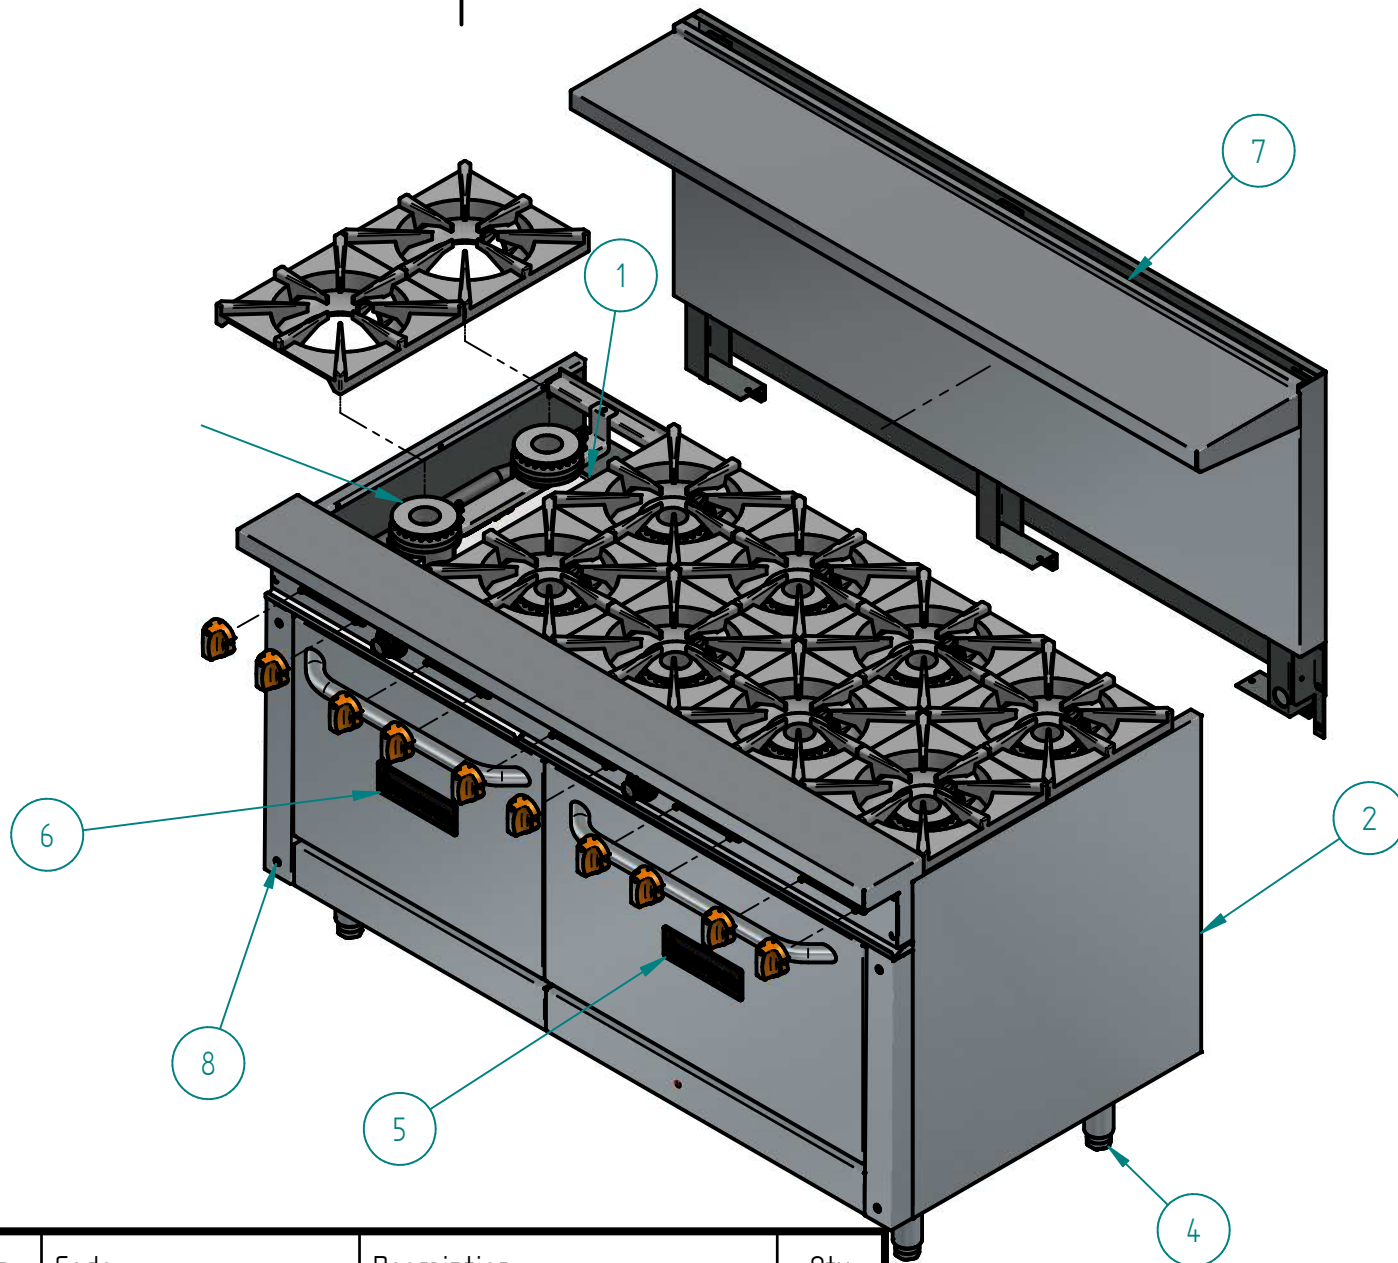

# SR-10-60

PARTS BREAKDOWNS

Item	Code	Description	Qty
1	S853300000	INNER UPPER PANEL B10- 60"	1
2	S853308000	OUTER PANEL OVEN B10-60	1
3*	S853302000 NG-EXP	GAS SYSTEM B10	1
4	S853303000	INNER LOWER PANEL B10-60"	1
5	S853307000	SIERRA DOOR 36"	1
6	S853331000	SIERRA DOOR 24"	1
7	S853210500	BACK SPLASH ASSEMBLY 60"	1
8	602509M0035	SS SCREW HEAD TRUSS M6-12	8
9*	S855068000	SIERRA KNOB	10

## PARTS BREAKDOWNS

Item	Code	Description	Qty
1	S852811200	LEFT SIDE B10	1
3	S855404000	BLACK TOP GRATE	10
4	S852811001	BOTTOM FRONT PANEL	1
5	S852510000	BOTTOM FRAME DOOR 36"	1
6	S852515000	REAR PANEL 60"	1
7	S852517000	FRONT TABLE 60" SIERRA	1
8	S852964003	COMMAND PANEL 60"	1
9	S852605002	FRAME DOOR COVER	2
10	S852811300	RIGHT SIDE B10	1

# S853300000 INNER UPPER PANEL 10-60"

PARTS BREAKDOWNS

Item	Code	Description	Qty
1	S852752003	INNER LEFT SIDE PANEL	1
2	S852756003	INNER RIGHT SIDE PANEL	1
3	S852518000	CROSS SUPPORT MULT 60"	1
4	S862648002	SIDE MANIFOLD SUPPORT	3
5	S853110200	BURNER SUPPORT	5
6	S852759003	BASE TRAY OVEN 60"	1
7	s852993000	GREASE TRAY OVEN 36"	1
8	S852758002	REAR BOTTOM CHIMNEY	1
9	S852700003	CENTRAL GRATE SUPPORT	4
10	S852511000	SCREW COVER 24"	2
11	S852603002	CHIMNEY 36"	1
12	S8529920000	GREASE TRAY OVEN 24"	1
13	S852507000	CENTER SUPPORT	2
14	S852513000	GUIDE ANGLE	1
15	S852972002	REAR COVER CHIMNEY 24	1
16	S852980002	CHIMNEY CAP	1
17	S852512000	SCREW COVER 36"	2
18	S852514000	SUPPORT SQUAD 60"	1
19	S852519000	STOP TRAYS	1

# S853303000 INNER LOWER PANEL 10-60"

PARTS BREAKDOWNS