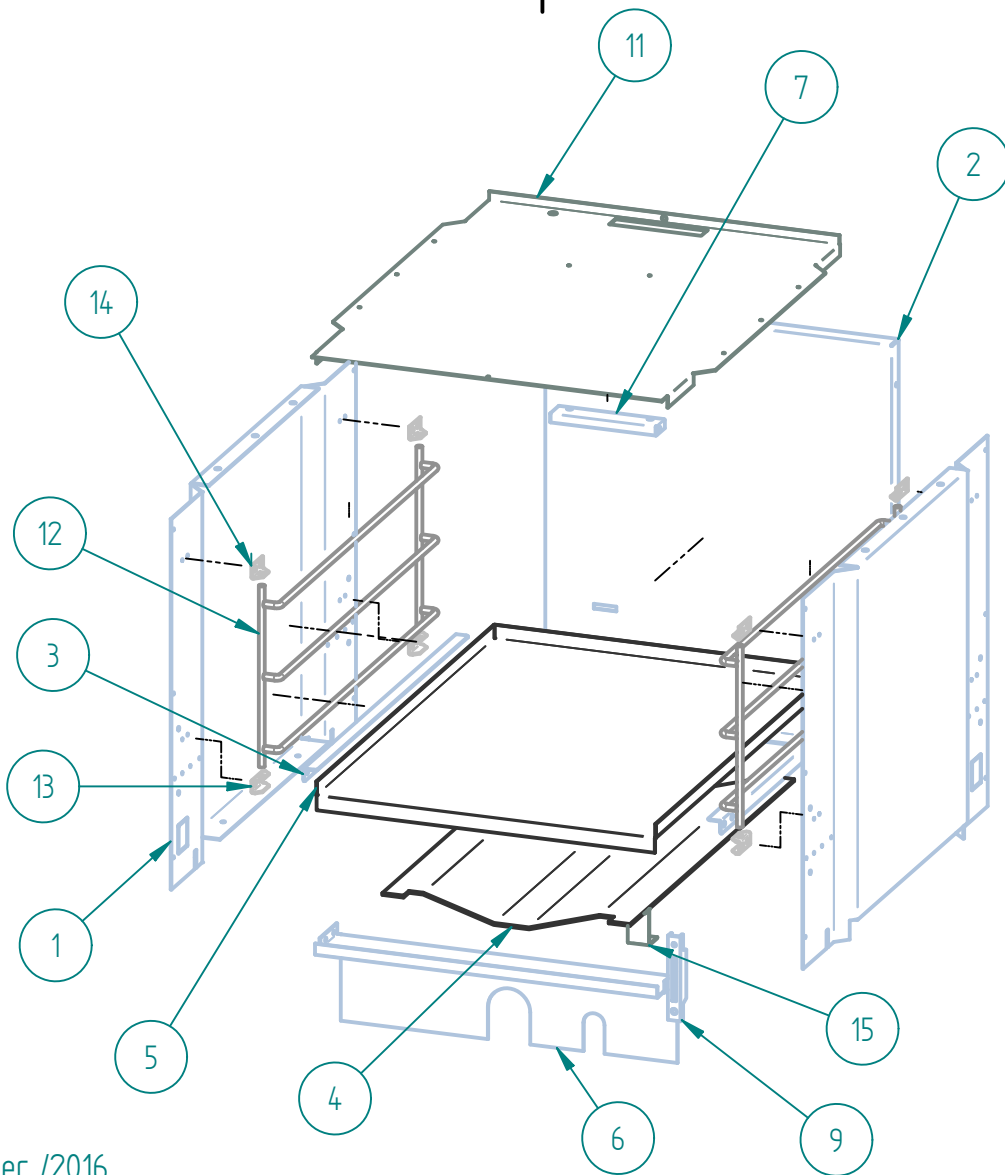

S853303000 INNER LOWER PANEL 10-60"

PARTS BREAKDOWNS

Item	Code	Description	Qty
1	S852976003	OVEN INNER SIDE 24"	2
2	S855633003	BACK PANEL OVEN 24"	1
3	S852977003	SUPPORT INNER FLOOR	2
4	S852968003	OVEN DEFLECTOR 24"	1
5	S855675003	OVEN INNER FLOOR 24"	1
6	S855639003	FLOOR OVEN SUPPORT 24"	1
7	S852749003	CAPILLARY BULB SUPPORT	1
11	S855671003	OVEN CEILING 24"	1
12	S855624001	CHROME GRATE GUIDE 24"	2
13	S852601001	BOTTOM SUPPORT CHROME GRIDDLE GUIDE	4
14	S852601002	UPPER SUPPORT CHROME GRIDDLE GUIDE	4
15	S852979003	SIDE SUPPORT OVEN	1