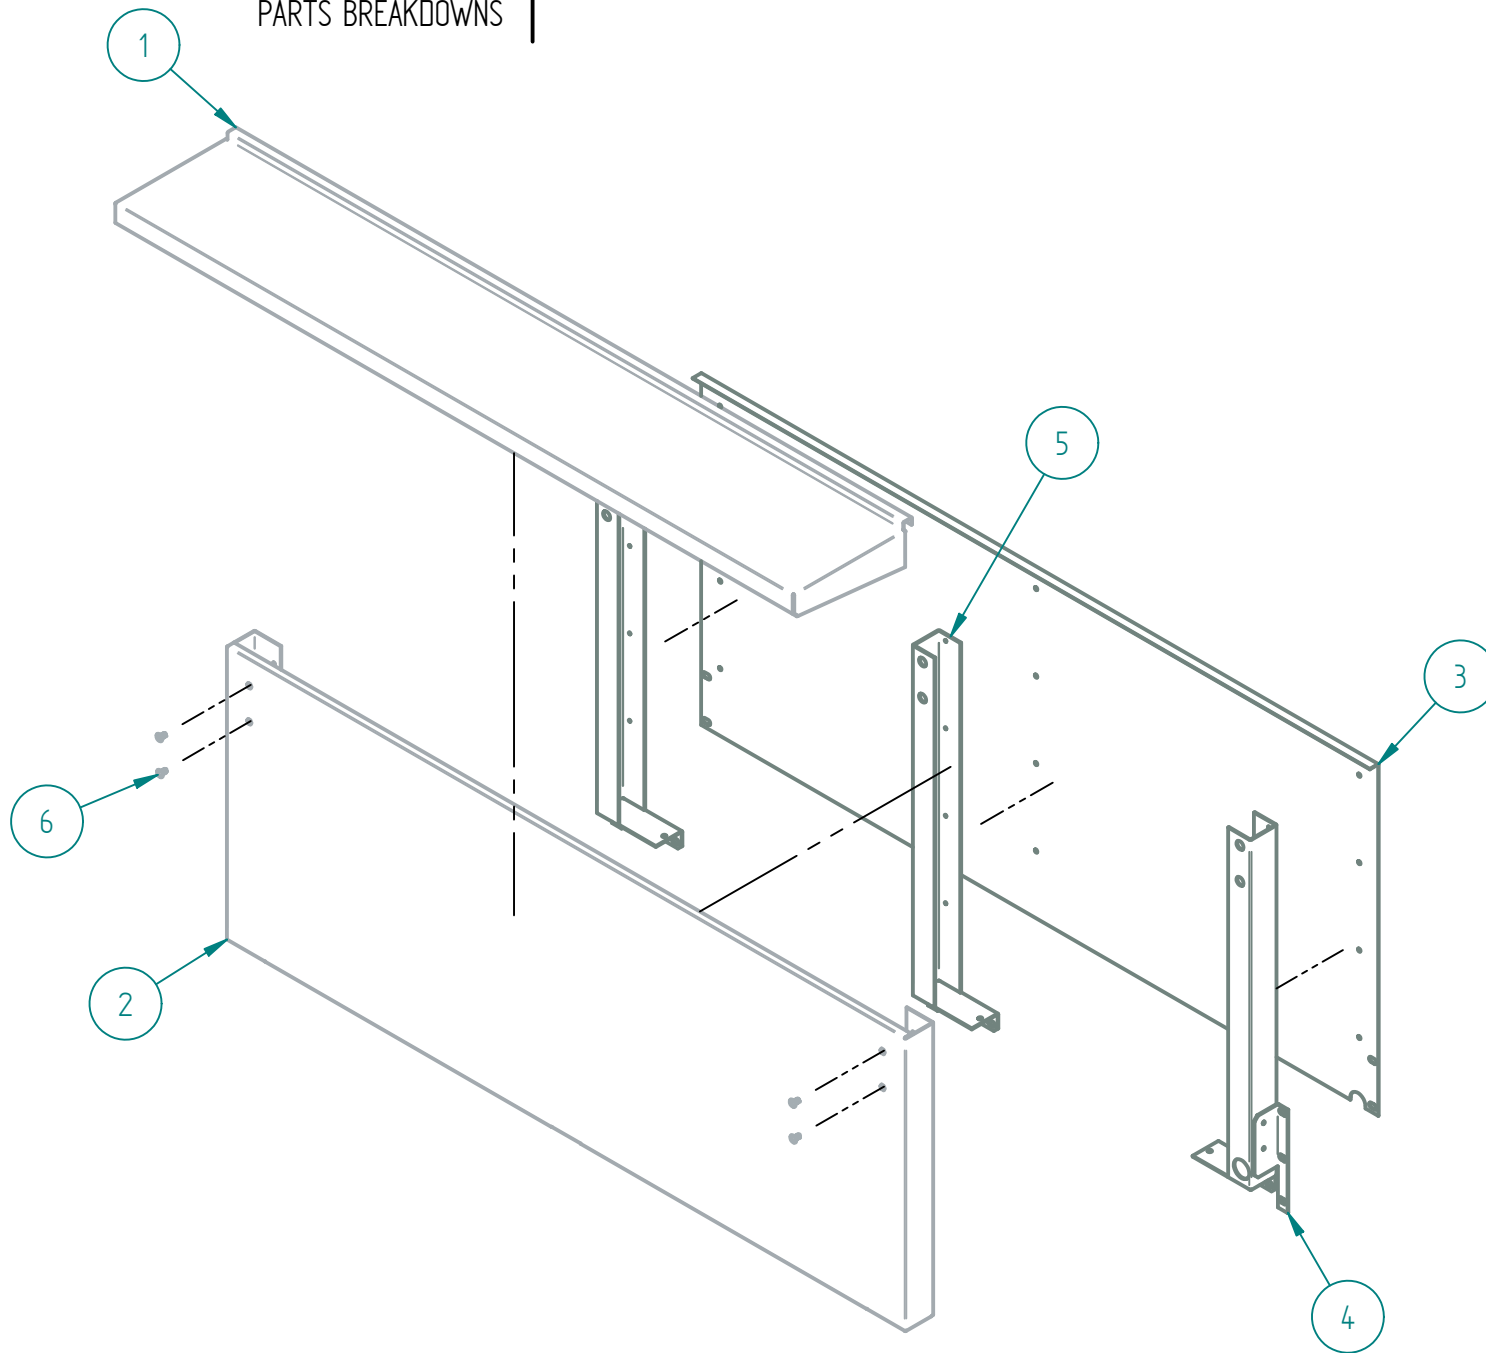

PARTS BREAKDOWNS

Item	Code	Description	Qty
1	S852810700	BACK SPLASH SHELF 36"	1
2	S852810500	FRONT PANEL BS 60"	1
3	S852810600	BACK REAR BS 60"	1
4	S853323000	LEFT SUPPORT BACK SPLASH	1
5	S853324000	RIGHT SUPPORT BACK SPLASH	2
6	602509M0035	SS SCREW HEAD TRUSS M6-12	4