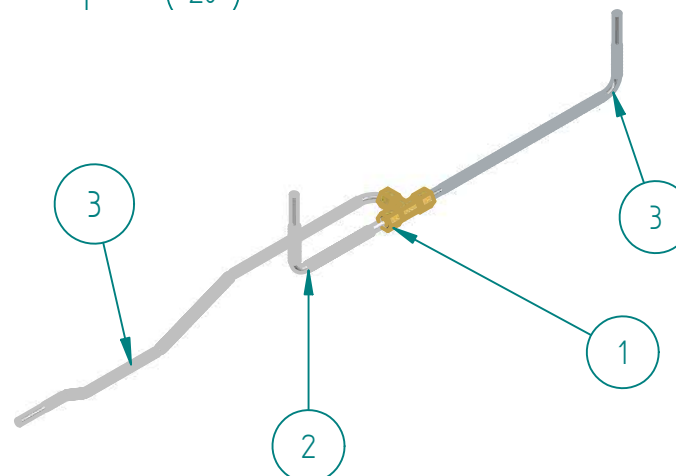

## PARTS BREAKDOWNS

Item	Code	Description	Qty
1	S850527000	HINGE DOOR	2
2	S850526004	DOOR OVEN 24 SIERRA	1
3	S850525003	BACKDOOR OVEN 24"	1
4	S855665001	HANDLE OVEN 24"	1
5	S855067000	SIERRA NAME PLATE	1
9	S852871000	BRACKET ASSEMBLER HINGE	2

## PARTS BREAKDOWNS

Item	Code	Description	Qty
1	S852810700	BACK SPLASH SHELF 36"	1
2	S852810500	FRONT PANEL BS 60"	1
3	S852810600	BACK REAR BS 60"	1
4	S853323000	LEFT SUPPORT BACK SPLASH	1
5	S853324000	RIGHT SUPPORT BACK SPLASH	2
6	602509M0035	SS SCREW HEAD TRUSS M6-12	4

## PARTS BREAKDOWNS

Item	Code	Description	Qty
1	S855028000	"T" COMPRESSION PLUG	1
2	S855060000	SS FLEXIBLE PIPE 150	1
3	S855061000	SS FLEXIBLE PIPE 350	2

PARTS BREAKDOWNS

Item	Code	Description	Qty
1	S855022003	MANIFOLD B10	1
2	S862103000	PILOT REGULATOR AP7-1	7
3	S852101000	THERMOSTAT ABJ	2
4	S855019000	STRAIGHT CONNECTION 3/8" CC 3/8" NPT	2
6	S862413000	FEMALE ORIFICE # 40	12
7	S855709000	FRONT BURNER BODY	5
8	S855710000	REAR BURNER BODY	5
9	S855074000	CONDUCT 3/8" THERMOSTA- VALVE C+H 36"	1
10	S852102000	OVEN VALVE	2
11	602131M0008	LINE CONNECTOR 3/8" NPT-3/8 CC	2
12	S855040000	PILOT CONNECTION 3/8"	4
13	s852104000	THERMOCOUPLE	2
14	602131M0010	BRASS BARREL 3/16"	4
15	S852105000	OVEN PILOT COMPLETE	2
16	S862101000	TOP VALVE	10
17	S855087000	ELBOW BURNER ALUMINIUM	2
19	S855091000	THERMOSTAT-VALVE CONDUCTION 3/8" C+H 24	1
20	S855092000	TUBE PILOT-VALVE OVEN	2
21	S855093000	TUBE 3/16" THERMOSTAT-VALVE	1
22	S855094000	TUBE 3/16" THERMOSTAT-VALVE B	1
23	S855712000	"U" BURNER	2
24	S865006000	PILOT TIP A73007	10
25	S852132000	KNOB BEZEL THERMOSTAT ABJ	1