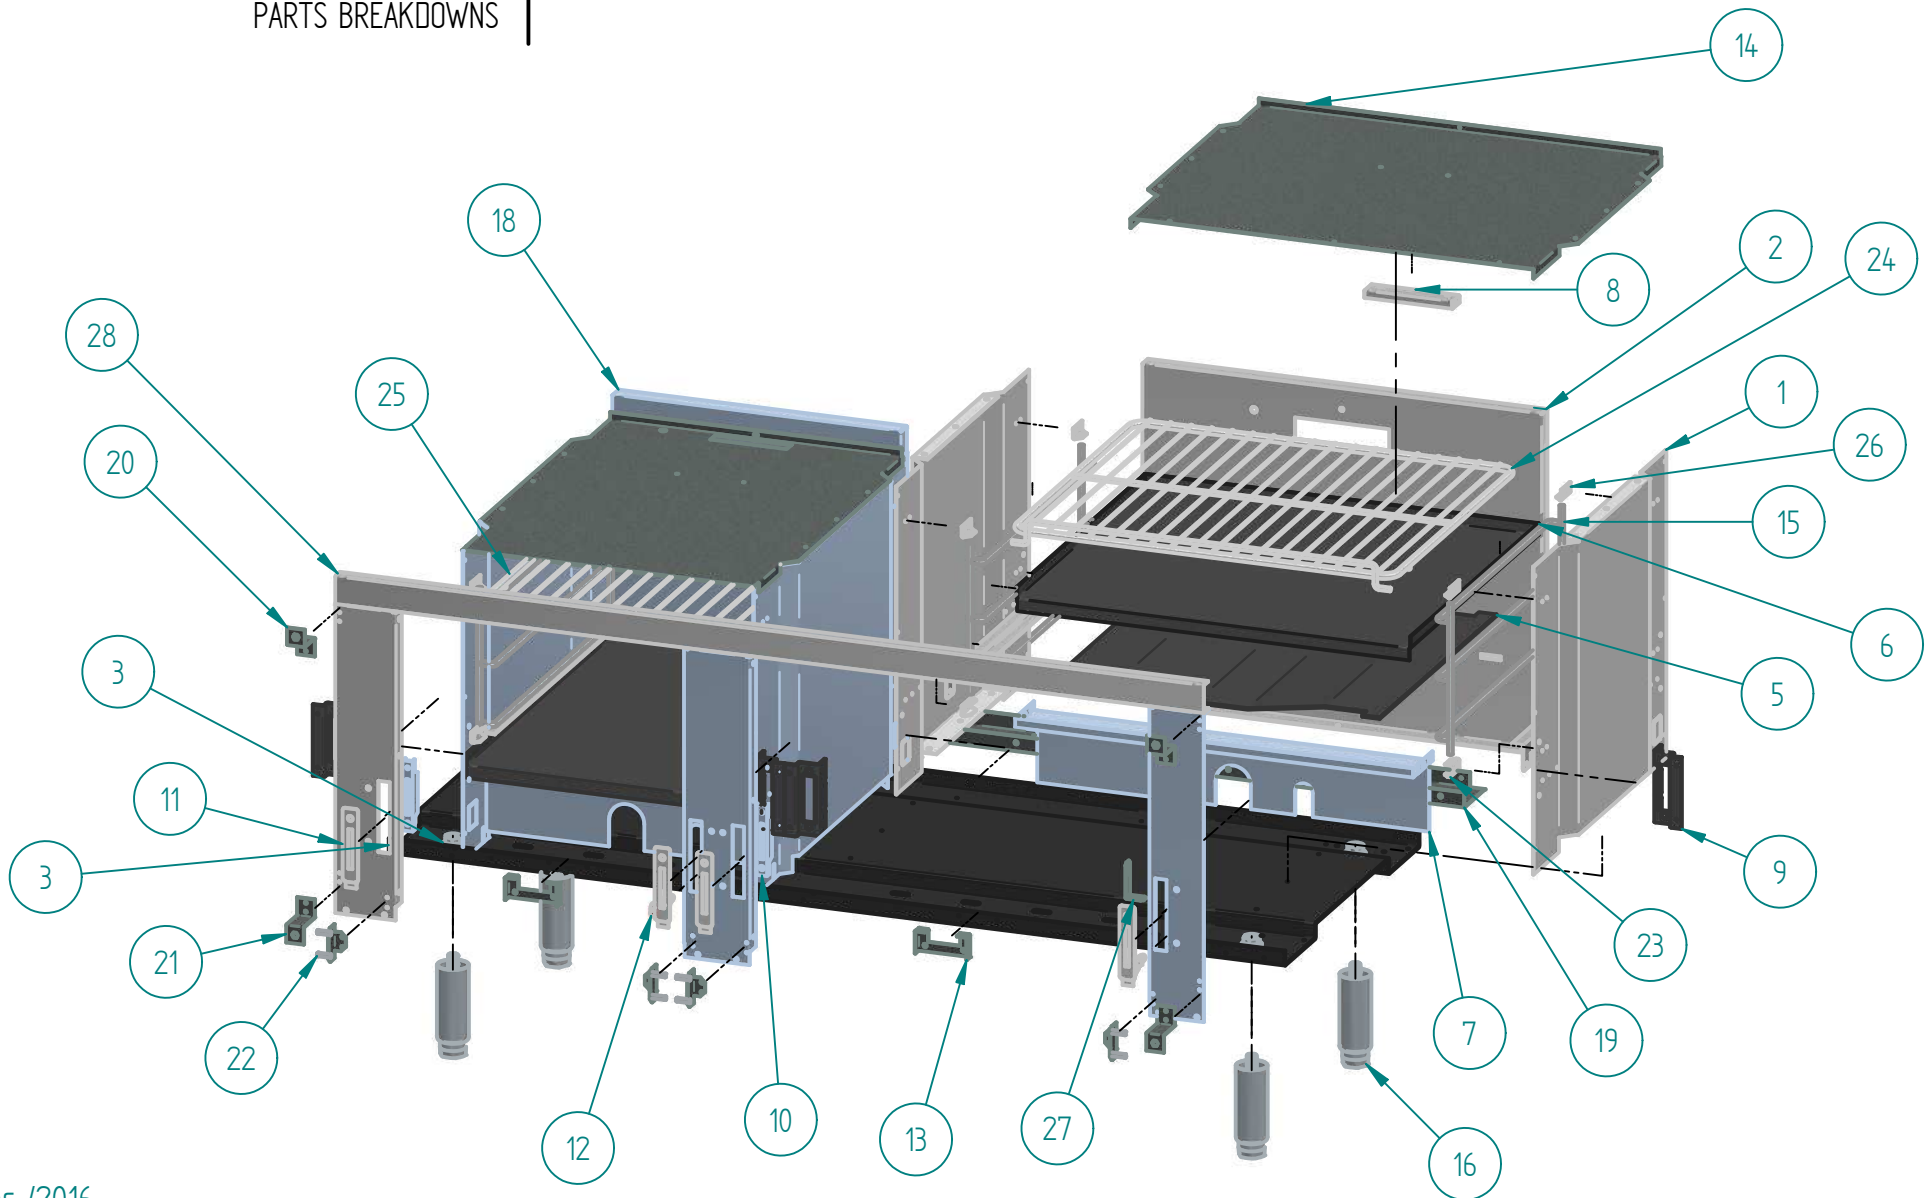

# SR-10-60

PARTS BREAKDOWNS

Item	Code	Description	Qty
1	S853300000	INNER UPPER PANEL B10- 60"	1
2	S853308000	OUTER PANEL OVEN B10-60	1
3*	S853302000 NG-EXP	GAS SYSTEM B10	1
4	S853303000	INNER LOWER PANEL B10-60"	1
5	S853307000	SIERRA DOOR 36"	1
6	S853331000	SIERRA DOOR 24"	1
7	S853210500	BACK SPLASH ASSEMBLY 60"	1
8	602509M0035	SS SCREW HEAD TRUSS M6-12	8
9*	S855068000	SIERRA KNOB	10

## PARTS BREAKDOWNS

Item	Code	Description	Qty
1	S852811200	LEFT SIDE B10	1
3	S855404000	BLACK TOP GRATE	10
4	S852811001	BOTTOM FRONT PANEL	1
5	S852510000	BOTTOM FRAME DOOR 36"	1
6	S852515000	REAR PANEL 60"	1
7	S852517000	FRONT TABLE 60" SIERRA	1
8	S852964003	COMMAND PANEL 60"	1
9	S852605002	FRAME DOOR COVER	2
10	S852811300	RIGHT SIDE B10	1

# S853300000 INNER UPPER PANEL 10-60"

PARTS BREAKDOWNS

Item	Code	Description	Qty
1	S852752003	INNER LEFT SIDE PANEL	1
2	S852756003	INNER RIGHT SIDE PANEL	1
3	S852518000	CROSS SUPPORT MULT 60"	1
4	S862648002	SIDE MANIFOLD SUPPORT	3
5	S853110200	BURNER SUPPORT	5
6	S852759003	BASE TRAY OVEN 60"	1
7	s852993000	GREASE TRAY OVEN 36"	1
8	S852758002	REAR BOTTOM CHIMNEY	1
9	S852700003	CENTRAL GRATE SUPPORT	4
10	S852511000	SCREW COVER 24"	2
11	S852603002	CHIMNEY 36"	1
12	S8529920000	GREASE TRAY OVEN 24"	1
13	S852507000	CENTER SUPPORT	2
14	S852513000	GUIDE ANGLE	1
15	S852972002	REAR COVER CHIMNEY 24	1
16	S852980002	CHIMNEY CAP	1
17	S852512000	SCREW COVER 36"	2
18	S852514000	SUPPORT SQUAD 60"	1
19	S852519000	STOP TRAYS	1

# S853303000 INNER LOWER PANEL 10-60"

PARTS BREAKDOWNS