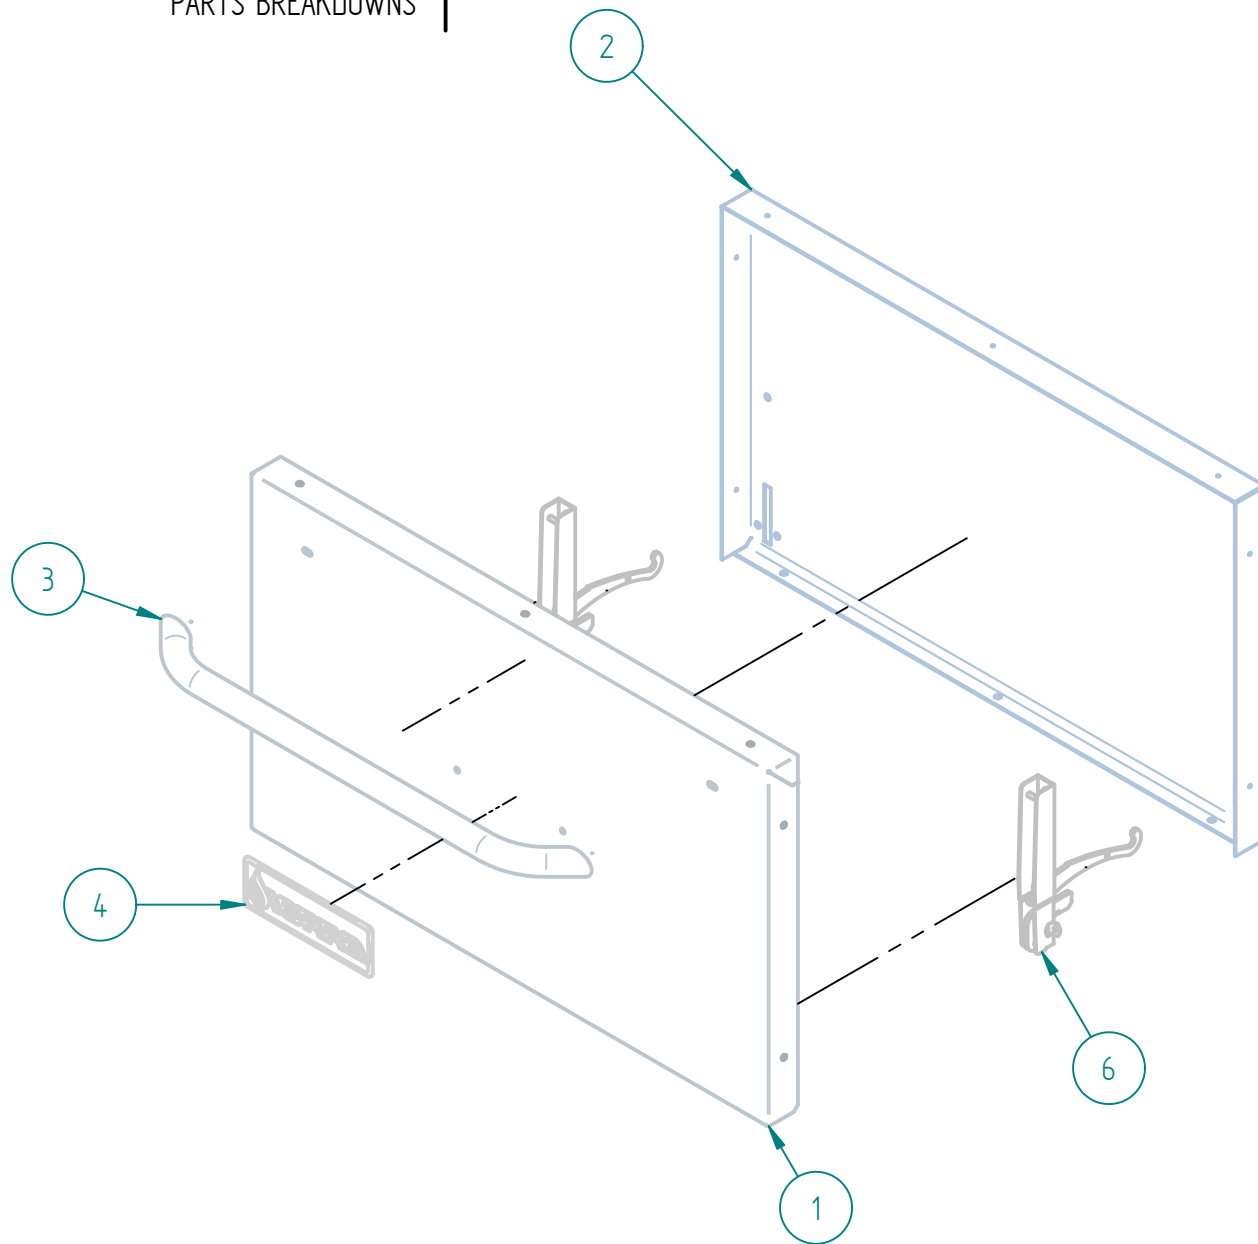

PARTS BREAKDOWNS

Item	Code	Description	Qty
1	S852604004	SIERRA DOOR 36"	1
2	S850530003	COUNTER DOOR OVEN 36	1
3	S855654001	HANDLE 36"	1
4	S855067000	SIERRA NAME PLATE	1
6	S850527000	HINGE DOOR	2