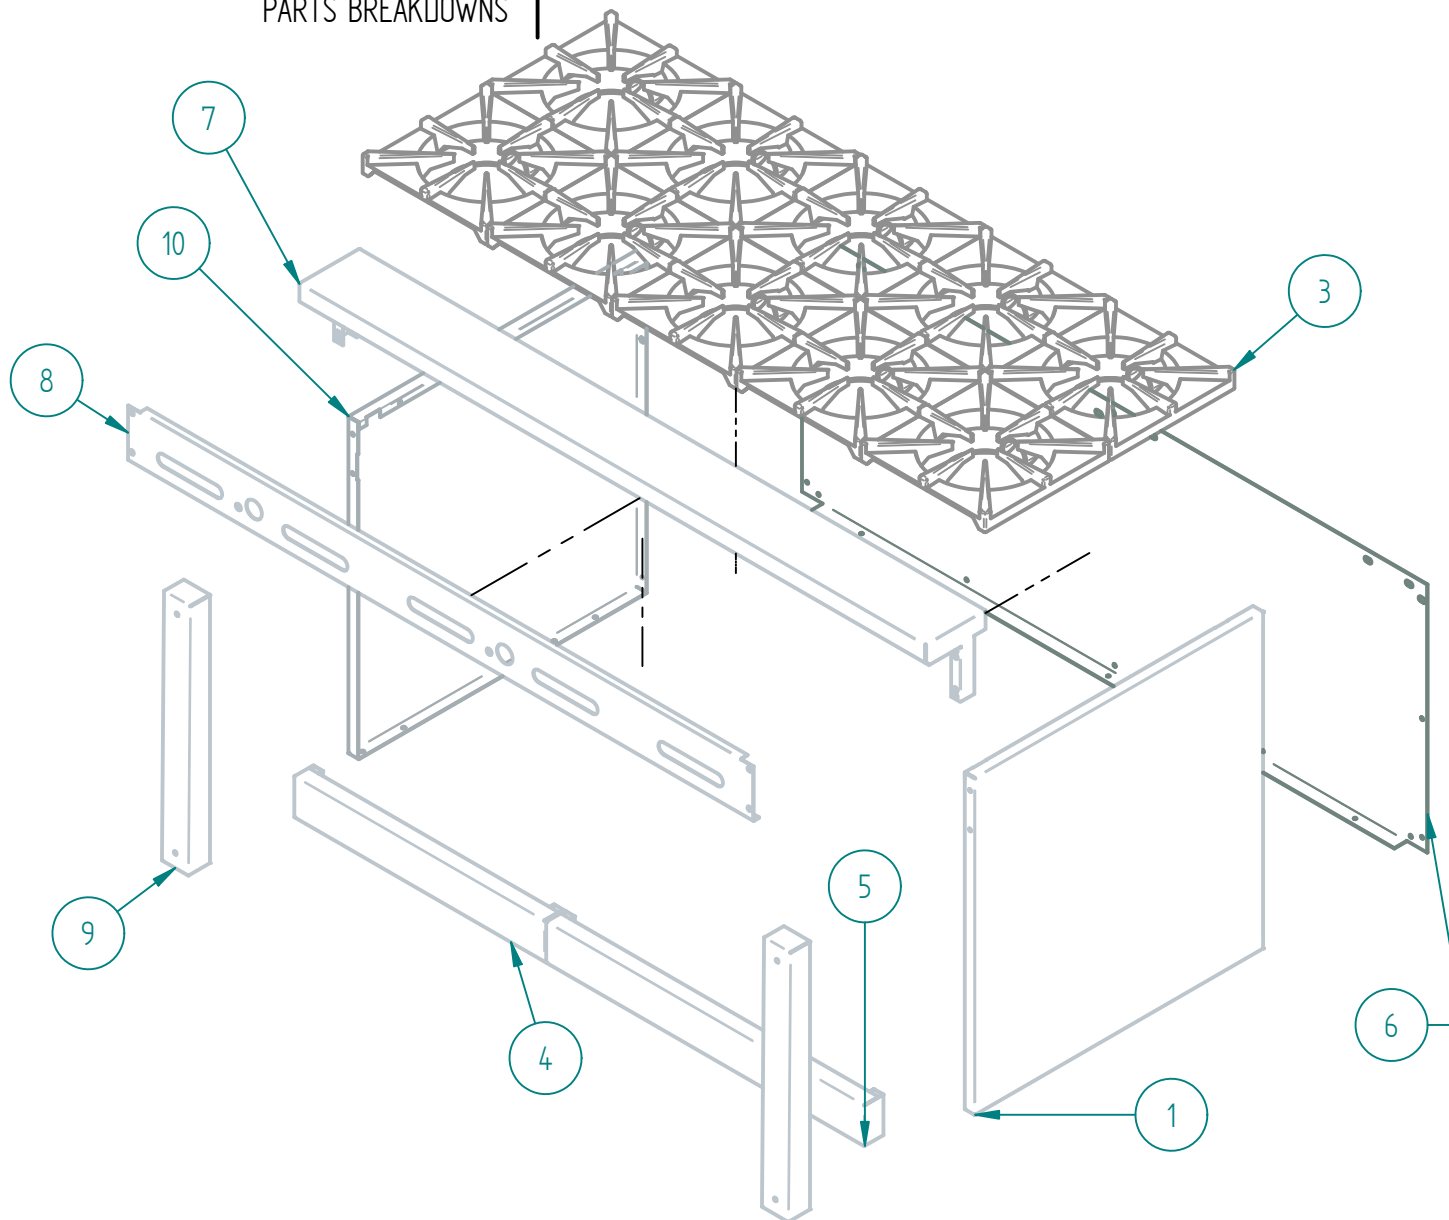

# SR-10-60

PARTS BREAKDOWNS

Item	Code	Description	Qty
1	S853300000	INNER UPPER PANEL B10- 60"	1
2	S853308000	OUTER PANEL OVEN B10-60	1
3*	S853302000 NG-EXP	GAS SYSTEM B10	1
4	S853303000	INNER LOWER PANEL B10-60"	1
5	S853307000	SIERRA DOOR 36"	1
6	S853331000	SIERRA DOOR 24"	1
7	S853210500	BACK SPLASH ASSEMBLY 60"	1
8	602509M0035	SS SCREW HEAD TRUSS M6-12	8
9*	S855068000	SIERRA KNOB	10

## PARTS BREAKDOWNS

Item	Code	Description	Qty
1	S852811200	LEFT SIDE B10	1
3	S855404000	BLACK TOP GRATE	10
4	S852811001	BOTTOM FRONT PANEL	1
5	S852510000	BOTTOM FRAME DOOR 36"	1
6	S852515000	REAR PANEL 60"	1
7	S852517000	FRONT TABLE 60" SIERRA	1
8	S852964003	COMMAND PANEL 60"	1
9	S852605002	FRAME DOOR COVER	2
10	S852811300	RIGHT SIDE B10	1

# S853300000 INNER UPPER PANEL 10-60"

PARTS BREAKDOWNS

Item	Code	Description	Qty
1	S852752003	INNER LEFT SIDE PANEL	1
2	S852756003	INNER RIGHT SIDE PANEL	1
3	S852518000	CROSS SUPPORT MULT 60"	1
4	S862648002	SIDE MANIFOLD SUPPORT	3
5	S853110200	BURNER SUPPORT	5
6	S852759003	BASE TRAY OVEN 60"	1
7	s852993000	GREASE TRAY OVEN 36"	1
8	S852758002	REAR BOTTOM CHIMNEY	1
9	S852700003	CENTRAL GRATE SUPPORT	4
10	S852511000	SCREW COVER 24"	2
11	S852603002	CHIMNEY 36"	1
12	S8529920000	GREASE TRAY OVEN 24"	1
13	S852507000	CENTER SUPPORT	2
14	S852513000	GUIDE ANGLE	1
15	S852972002	REAR COVER CHIMNEY 24	1
16	S852980002	CHIMNEY CAP	1
17	S852512000	SCREW COVER 36"	2
18	S852514000	SUPPORT SQUAD 60"	1
19	S852519000	STOP TRAYS	1

# S853303000 INNER LOWER PANEL 10-60"

PARTS BREAKDOWNS