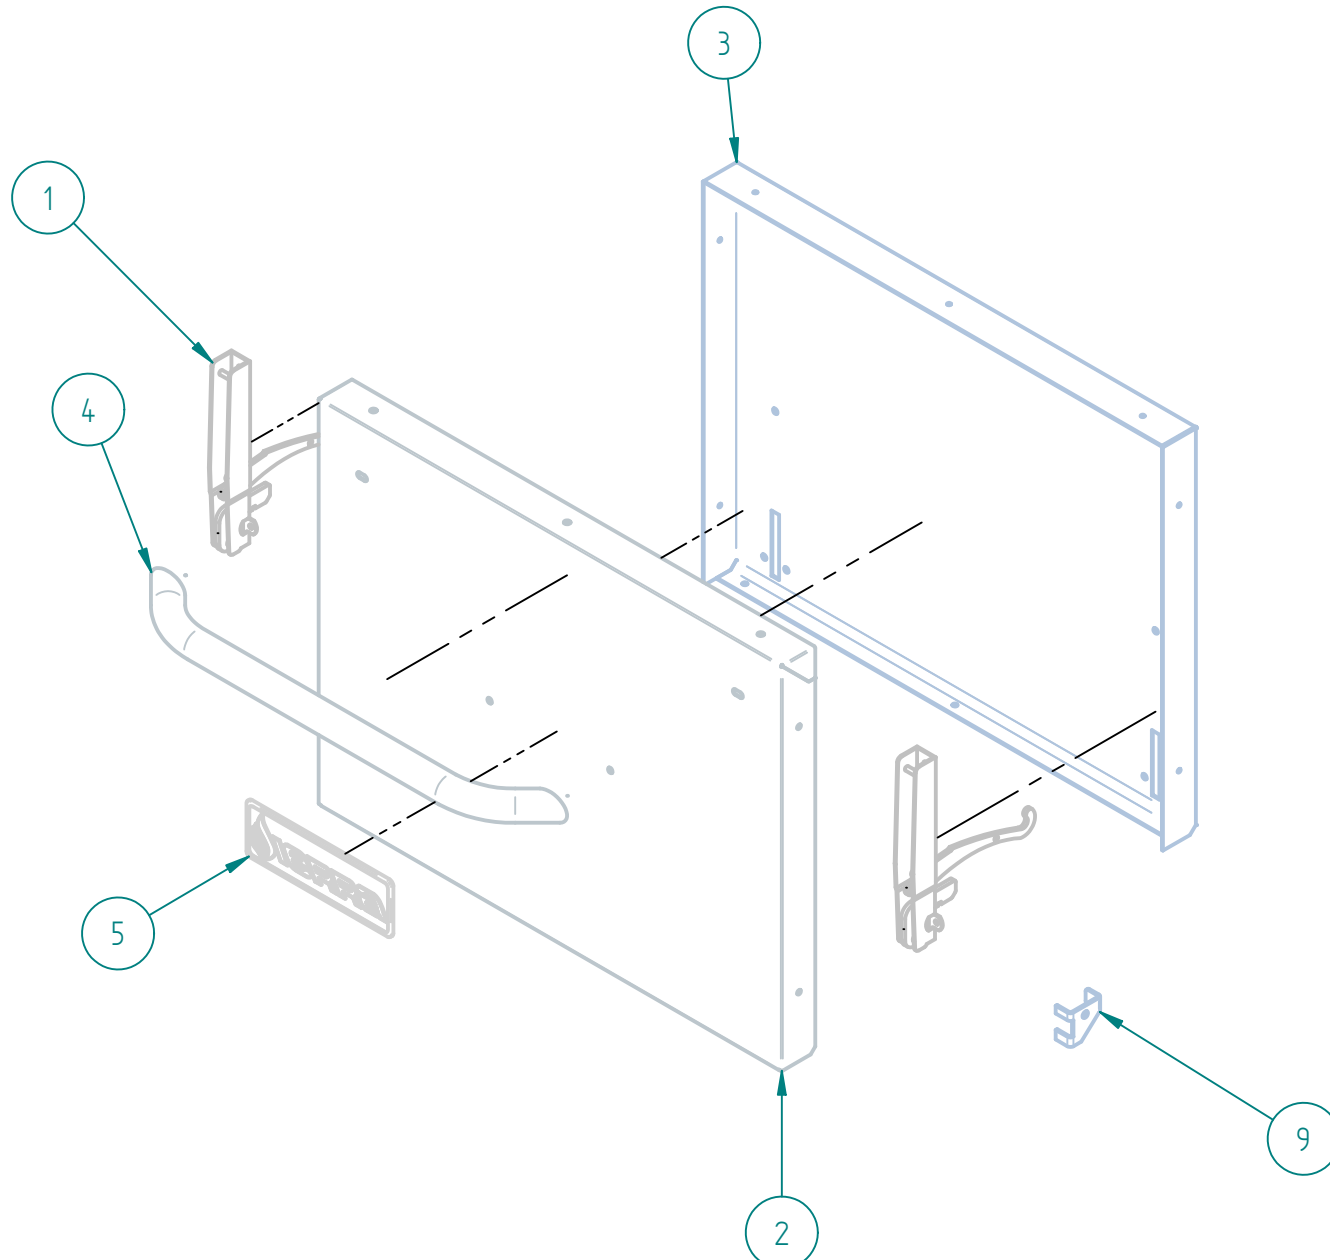

PARTS BREAKDOWNS

Item	Code	Description	Qty
1	S850527000	HINGE DOOR	2
2	S850526004	DOOR OVEN 24 SIERRA	1
3	S850525003	BACKDOOR OVEN 24"	1
4	S855665001	HANDLE OVEN 24"	1
5	S855067000	SIERRA NAME PLATE	1
9	S852871000	BRACKET ASSEMBLER HINGE	2