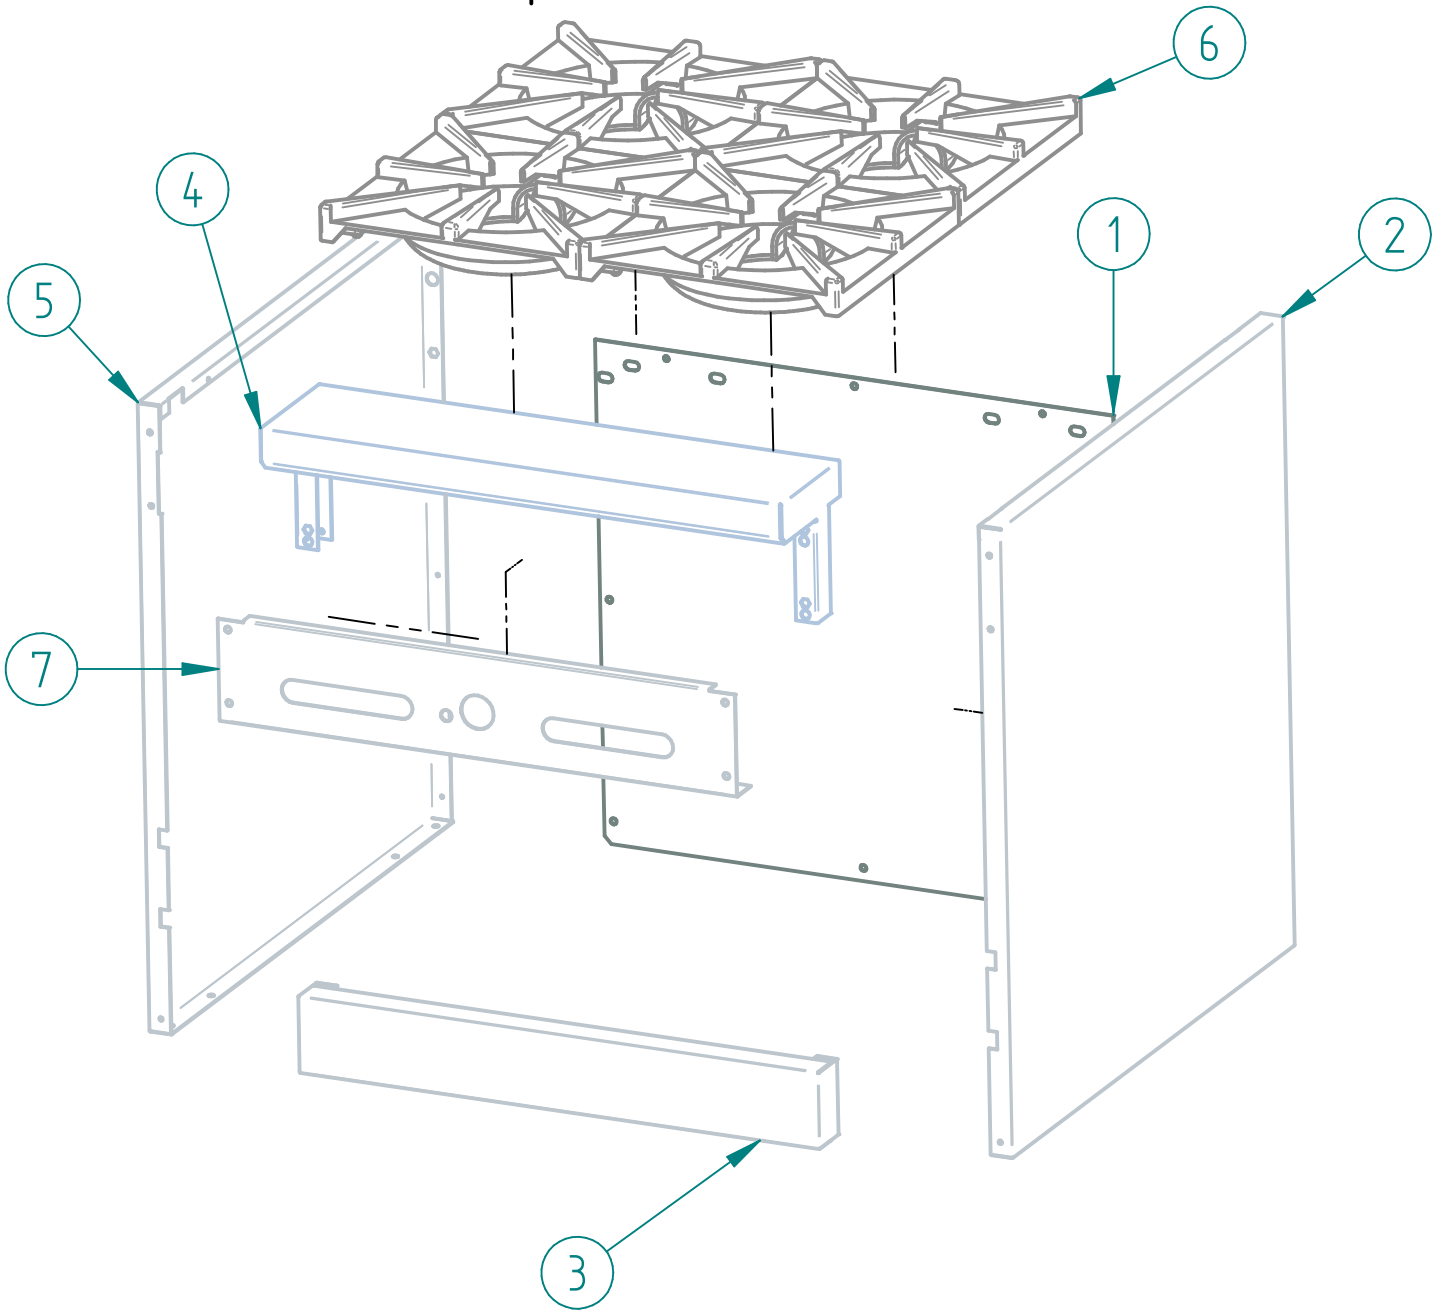

SR-4-24 NG

PARTS BREAKDOWNS

Item	Code	Description	Qty
1	S853148001-SIERRA	OUTSIDE PANEL OVEN 24" SIERRA	1
2	S853149001	INNER PANEL OVEN 24"	1
3	S853150001-NG	GAS SYSTEM RANGE-OVEN 24"	1
4	S853156002	INNER TOP PANEL RANGE-BURNER 24"	1
5	S853306000	SIERRA DOOR 24"	1
6	S853262001-	back splash 24"	1
10	S855068000	SIERRA KNOB	4

Item	Code	Description	Qty
1	S852810002	OUTSIDE REAR 24"	1
2	S852965002	SIDE RIGHT PANEL 24"	1
3	S852811001	BOTTOM FRONT PANEL	1
4	S852966000	TABLE PANEL 24 SIERRA	1
5	S852967002	LEFT SIDE PANEL 24"	1
6	S855404000	BLACK TOP GRATE	4
7	S852911001	COMMAND PANEL RANGER 24"	1

DESPIECE

PARTS BREAKDOWNS

Item	Code	Description	Qty
1	S855668001	FRAME RANGE 24"	1
2	S855633002	REAR OVEN 24"	1
3	S855635001	OVEN BASE 24"	1
4	S852710500	FLOOR SLIDER	2
5	S852968000	OVEN DEFLECTOR 24"	1
6	S855675001	OVEN FLOOR 24"	1
7*	S855639001	FRONT SUPPORT INNER FLOOR 24"	1
8	S852749003	CAPILLARY BULB SUPPORT	1
9	S852969000	MECHANISM SUPPORT RANGE	2
10	S850535000	SUPPORT MECHANISM DOOR	2
11	S850531003	LEVELER MECHANISM SUPPORT	2
12	S852103000	PIEZOELECTRIC	1
13	S852617001	VALVUE SUPPORT RANGE	1
14	S855671001	CEILING RANGE 24"	1
16	S852961000	REGULABLE LEG 6-8 IN ϕ 2"	4
19	S855641001	WIRE GRILL 24"	1
20	S852979000	BURNER SUPPORT RANGE 24"	1
21	S852808000	BOTTOM ZOCLE GUIDE	2
22	S852610200	RIGHT SLIDES SHELF 01	3
23	S852976000	INNER PANEL OVEN 24	2
24	S852610300	LEFT SLIDE 24" SHELF 01	3
25	S852516000	PILOT SUPPORT OVEN	1

PARTS BREAKDOWNS

Item	Code	Description	Qty
1	S852732003	FRONT SUPPORT 24"	2
2	S862648002	SIDE MANIFOLD SUPPORT	2
3	S853110200	BURNER SUPPORT	2
4	S8529920000	GREASE TRAY OVEN 24"	1
5	S862679003	SCREW COVER 24"	2
6	S852700003	CENTRAL GRATE SUPPORT	1
7	S862649002	FRONT MANIFOLD SUPPORT	1
8	S852980000	CHIMNEY CAP	1
9	S852972002	REAR BOTTOM CHIMENY 24	1
10	S852710100	OVEN TRAY 24"	1
11	S852710200	INNER SIDE RIGHT OVEN 24"	1
12	S852710300	INNER SIDE LEFT OVEN 24"	1