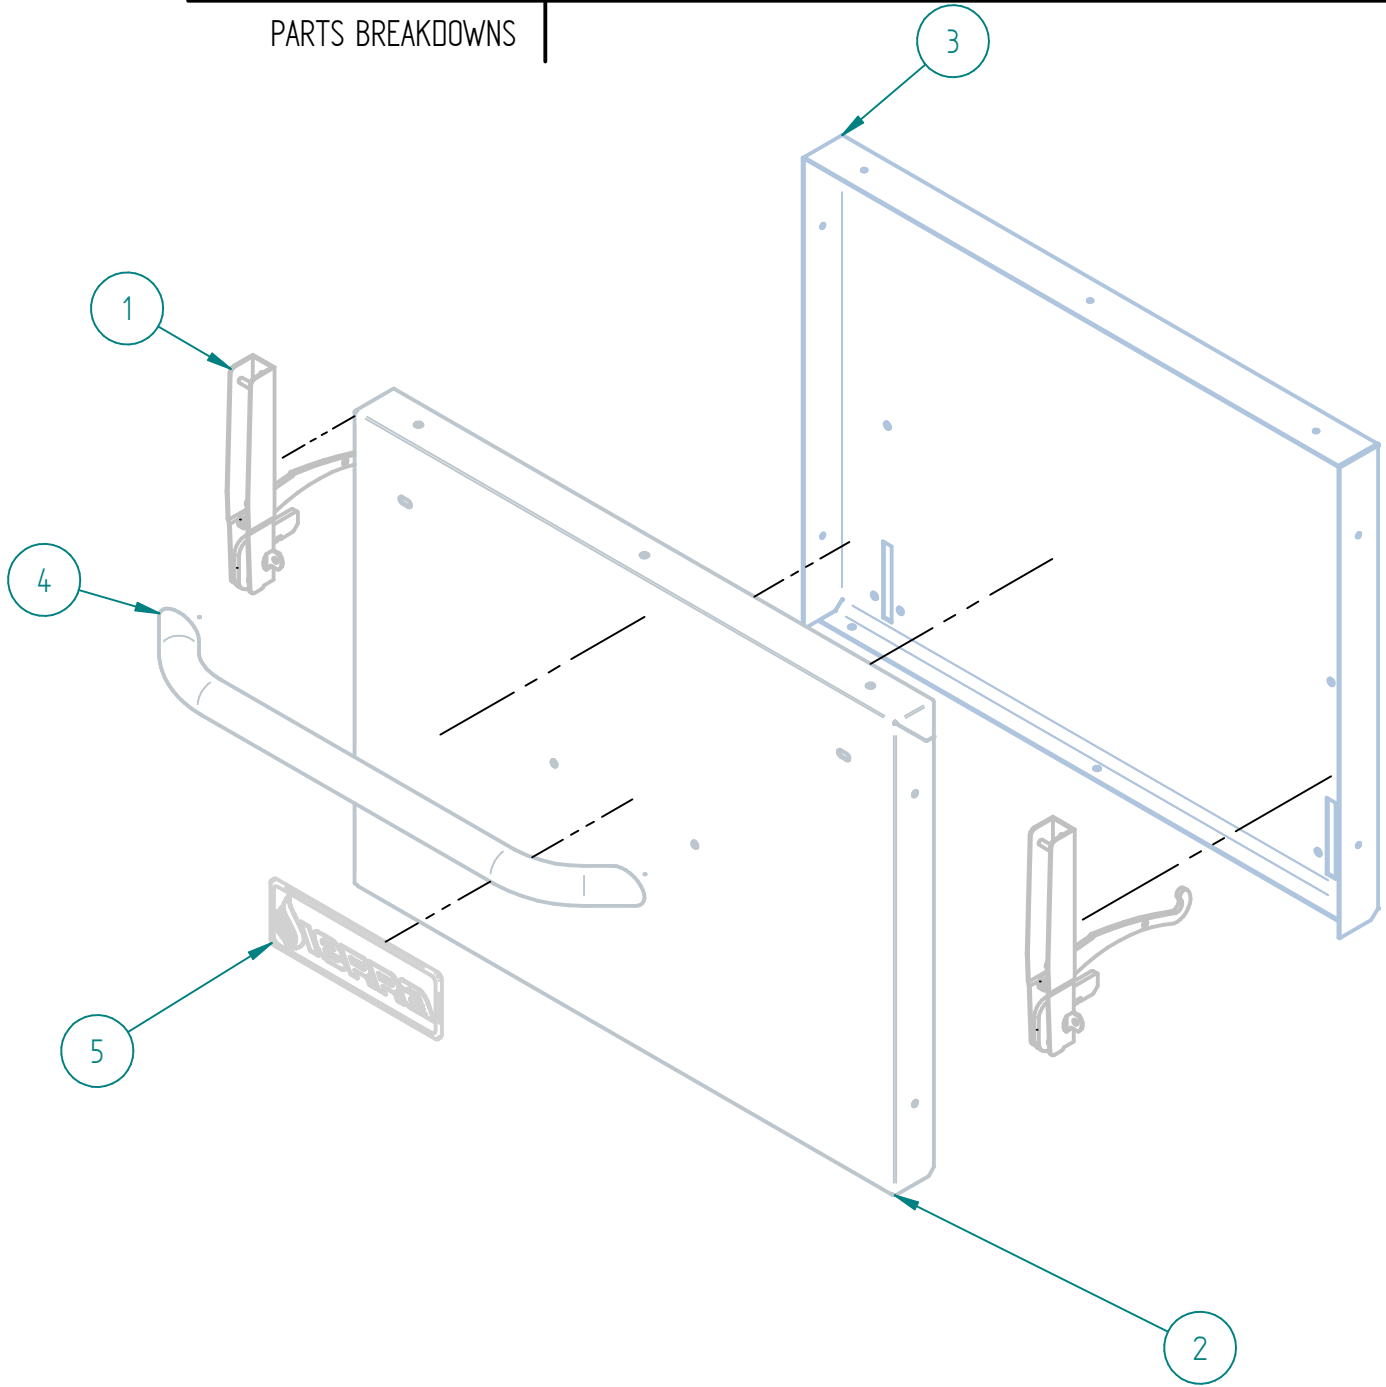

DESPIECE

PARTS BREAKDOWNS

Item	Code	Description	Qty
1	S855668001	FRAME RANGE 24"	1
2	S855633002	REAR OVEN 24"	1
3	S855635001	OVEN BASE 24"	1
4	S852710500	FLOOR SLIDER	2
5	S852968000	OVEN DEFLECTOR 24"	1
6	S855675001	OVEN FLOOR 24"	1
7*	S855639001	FRONT SUPPORT INNER FLOOR 24"	1
8	S852749003	CAPILLARY BULB SUPPORT	1
9	S852969000	MECHANISM SUPPORT RANGE	2
10	S850535000	SUPPORT MECHANISM DOOR	2
11	S850531003	LEVELER MECHANISM SUPPORT	2
12	S852103000	PIEZOELECTRIC	1
13	S852617001	VALVUE SUPPORT RANGE	1
14	S855671001	CEILING RANGE 24"	1
16	S852961000	REGULABLE LEG 6-8 IN ϕ 2"	4
19	S855641001	WIRE GRILL 24"	1
20	S852979000	BURNER SUPPORT RANGE 24"	1
21	S852808000	BOTTOM ZOCLE GUIDE	2
22	S852610200	RIGHT SLIDES SHELF 01	3
23	S852976000	INNER PANEL OVEN 24	2
24	S852610300	LEFT SLIDE 24" SHELF 01	3
25	S852516000	PILOT SUPPORT OVEN	1

PARTS BREAKDOWNS

Item	Code	Description	Qty
1	S852732003	FRONT SUPPORT 24"	2
2	S862648002	SIDE MANIFOLD SUPPORT	2
3	S853110200	BURNER SUPPORT	2
4	S8529920000	GREASE TRAY OVEN 24"	1
5	S862679003	SCREW COVER 24"	2
6	S852700003	CENTRAL GRATE SUPPORT	1
7	S862649002	FRONT MANIFOLD SUPPORT	1
8	S852980000	CHIMNEY CAP	1
9	S852972002	REAR BOTTOM CHIMENY 24	1
10	S852710100	OVEN TRAY 24"	1
11	S852710200	INNER SIDE RIGHT OVEN 24"	1
12	S852710300	INNER SIDE LEFT OVEN 24"	1