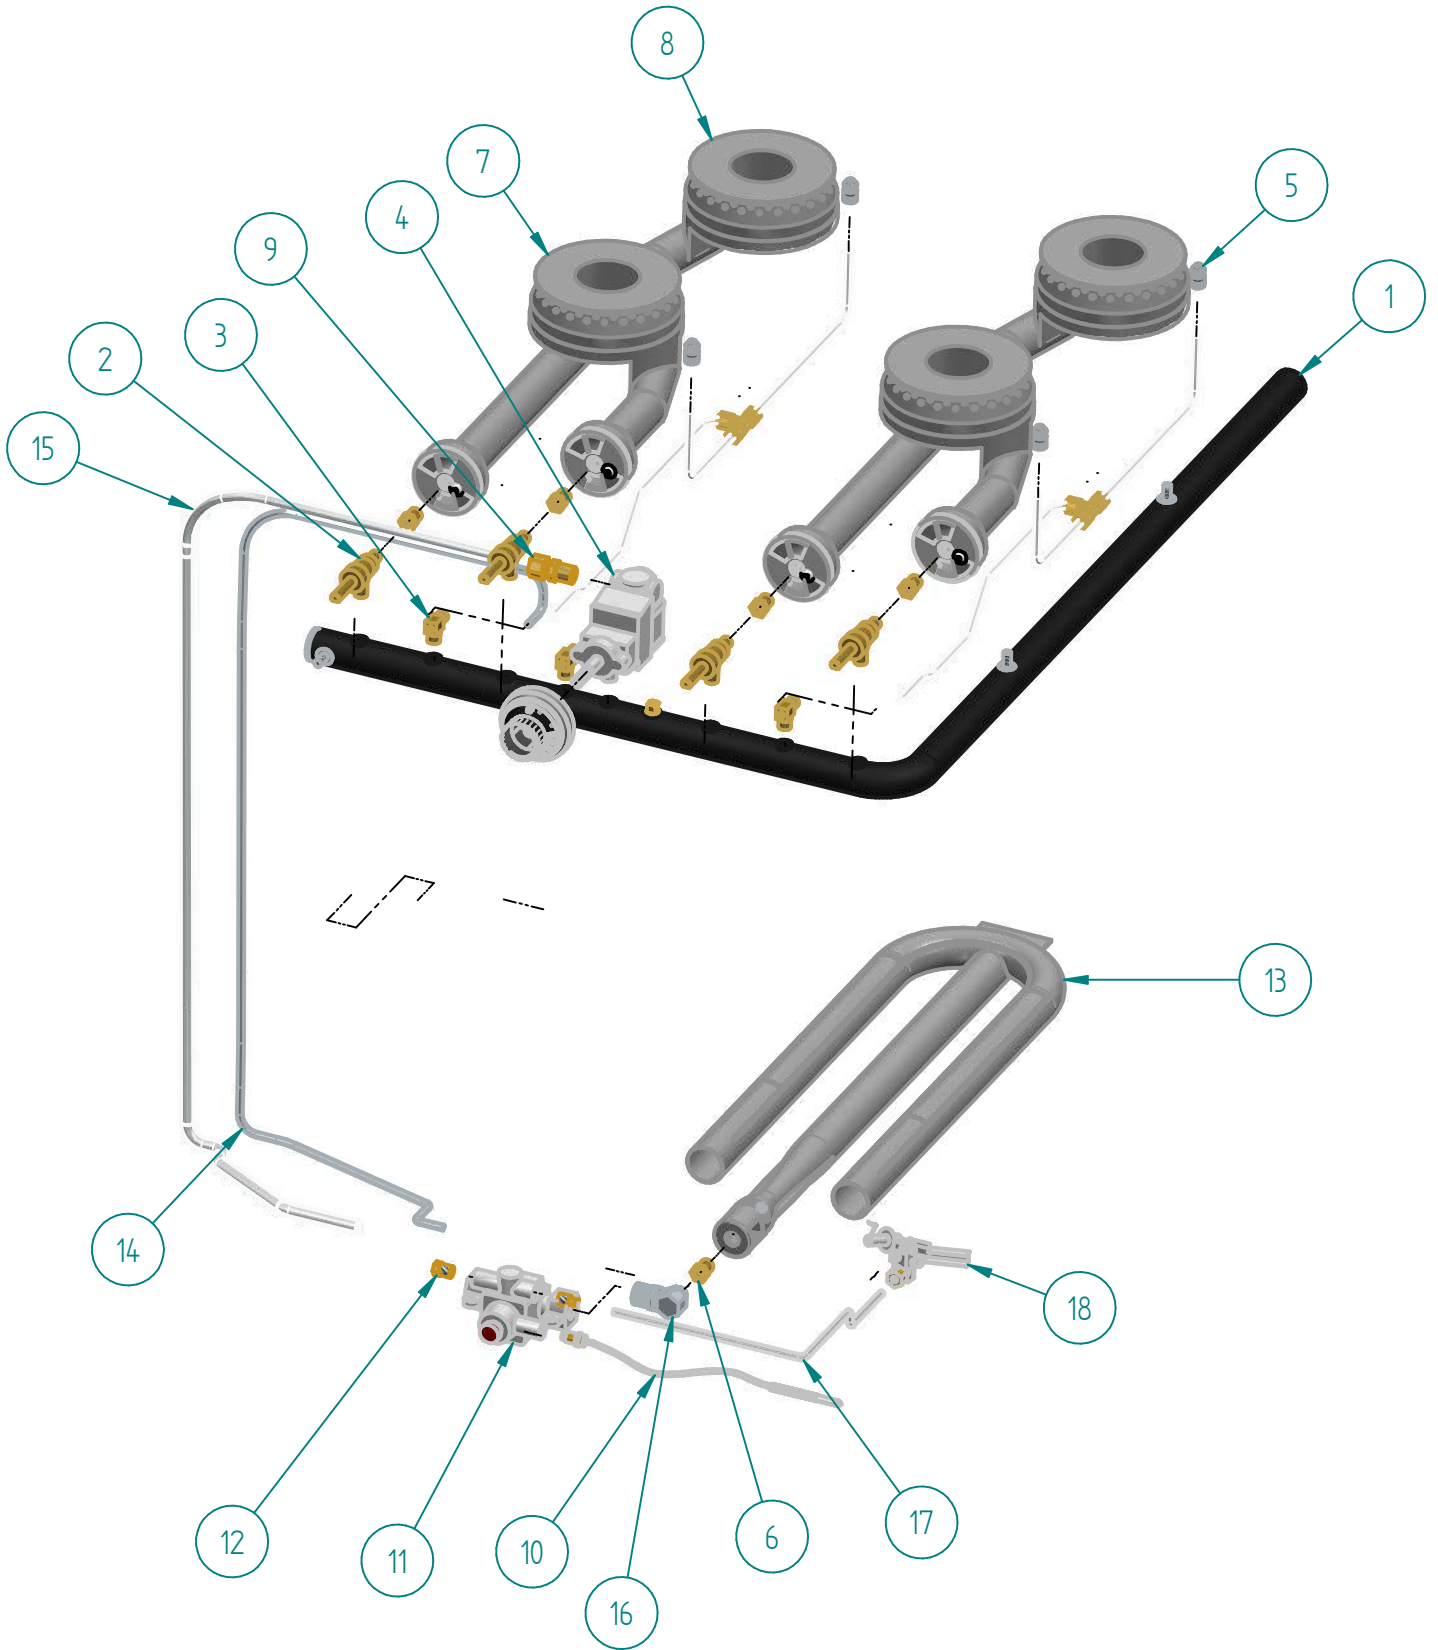

DESPIECE

PARTS BREAKDOWNS

Item	Code	Description	Qty
1	S855668001	FRAME RANGE 24"	1
2	S855633002	REAR OVEN 24"	1
3	S855635001	OVEN BASE 24"	1
4	S852710500	FLOOR SLIDER	2
5	S852968000	OVEN DEFLECTOR 24"	1
6	S855675001	OVEN FLOOR 24"	1
7*	S855639001	FRONT SUPPORT INNER FLOOR 24"	1
8	S852749003	CAPILLARY BULB SUPPORT	1
9	S852969000	MECHANISM SUPPORT RANGE	2
10	S850535000	SUPPORT MECHANISM DOOR	2
11	S850531003	LEVELER MECHANISM SUPPORT	2
12	S852103000	PIEZOELECTRIC	1
13	S852617001	VALVUE SUPPORT RANGE	1
14	S855671001	CEILING RANGE 24"	1
16	S852961000	REGULABLE LEG 6-8 IN ϕ 2"	4
19	S855641001	WIRE GRILL 24"	1
20	S852979000	BURNER SUPPORT RANGE 24"	1
21	S852808000	BOTTOM ZOCLE GUIDE	2
22	S852610200	RIGHT SLIDES SHELF 01	3
23	S852976000	INNER PANEL OVEN 24	2
24	S852610300	LEFT SLIDE 24" SHELF 01	3
25	S852516000	PILOT SUPPORT OVEN	1

Item	Code	Description	Qty
1	S850527000	DOOR MECHANISM	2
2	S850526004	DOOR OVEN 24 SIERRA	1
3	S850525003	BACKDOOR OVEN 24"	1
4	S855665001	PULL OVEN 24"	1
5	S855067000	SIERRA PLATE	1

PARTS BREAKDOWNS

Item	Code	Subject	Qty
1	S855034000	MANIFOLD 24"	1
2	S862101000	TOP VALVE	4
3	S862103000	PILOT REGULATOR AP7-1	3
4	S852101000	THERMOSTAT ABJ	1
5	conexion cocina quemadores sup	CONNECTION TOP BURNERS	2
6	S862413000	FEMALE ORIFICE # 40	5
7	S855709000	FRONT BURNER BODY	2
8	S855710000	REAR BURNER BODY	2
9	S855019000	CONNECTION STRAIGHT 3/8" CC 3/8" NPT	1
10	s852104000	THERMOPAIR	1
11	S852102000	OVEN VALVE	1
12	S855040000	PILOT CONECTION 3/8"	2
13	S855712000	"U" BURNER	1
14	S855096000	TUBE 3/16" THERMOSTAT-VALVE B	1
15	S855095000	THERMOSTAT-VALVE CONDUCTION 3/8" C+H 24	1
16	S855087000	ELBOW BURNER ALUMINIUM	1
17	S855092000	TUBE PILOT-VALVE OVEN	1
18	S852105000	OVEN PILOT COMPLETE	1