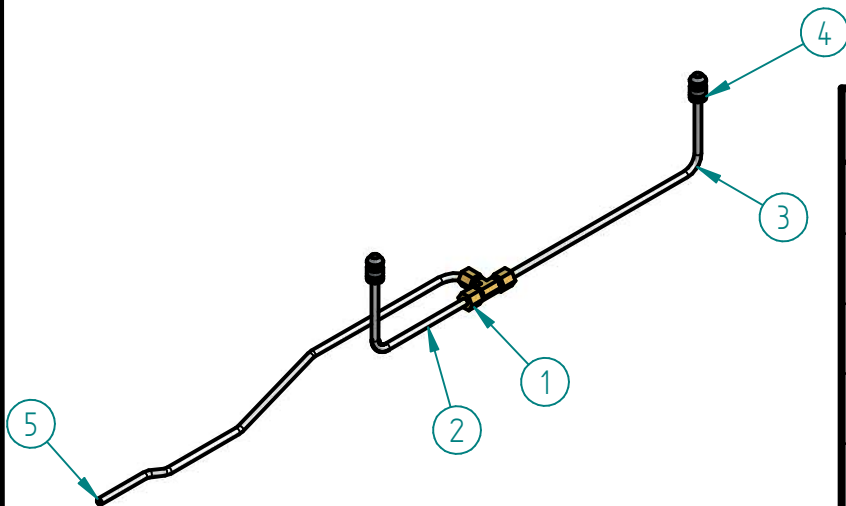

PARTS BREAKDOWNS

Item	Code	Description	Qty
1	S852732003	FRONT SUPPORT 24"	2
2	S862648002	SIDE MANIFOLD SUPPORT	2
3	S853110200	BURNER SUPPORT	2
4	S8529920000	GREASE TRAY OVEN 24"	1
5	S862679003	SCREW COVER 24"	2
6	S852700003	CENTRAL GRATE SUPPORT	1
7	S862649002	FRONT MANIFOLD SUPPORT	1
8	S852980000	CHIMNEY CAP	1
9	S852972002	REAR BOTTOM CHIMENY 24	1
10	S852710100	OVEN TRAY 24"	1
11	S852710200	INNER SIDE RIGHT OVEN 24"	1
12	S852710300	INNER SIDE LEFT OVEN 24"	1

Item	Code	Description	Qty
1	S850527000	DOOR MECHANISM	2
2	S850526004	DOOR OVEN 24 SIERRA	1
3	S850525003	BACKDOOR OVEN 24"	1
4	S855665001	PULL OVEN 24"	1
5	S855067000	SIERRA PLATE	1

PARTS BREAKDOWNS

Item	Code	Subject	Qty
1	S855034000	MANIFOLD 24"	1
2	S862101000	TOP VALVE	4
3	S862103000	PILOT REGULATOR AP7-1	3
4	S852101000	THERMOSTAT ABJ	1
5	conexion cocina quemadores sup	CONNECTION TOP BURNERS	2
6	S862413000	FEMALE ORIFICE # 40	5
7	S855709000	FRONT BURNER BODY	2
8	S855710000	REAR BURNER BODY	2
9	S855019000	CONNECTION STRAIGHT 3/8" CC 3/8" NPT	1
10	s852104000	THERMOPAIR	1
11	S852102000	OVEN VALVE	1
12	S855040000	PILOT CONECTION 3/8"	2
13	S855712000	"U" BURNER	1
14	S855096000	TUBE 3/16" THERMOSTAT-VALVE B	1
15	S855095000	THERMOSTAT-VALVE CONDUCTION 3/8" C+H 24	1
16	S855087000	ELBOW BURNER ALUMINIUM	1
17	S855092000	TUBE PILOT-VALVE OVEN	1
18	S852105000	OVEN PILOT COMPLETE	1