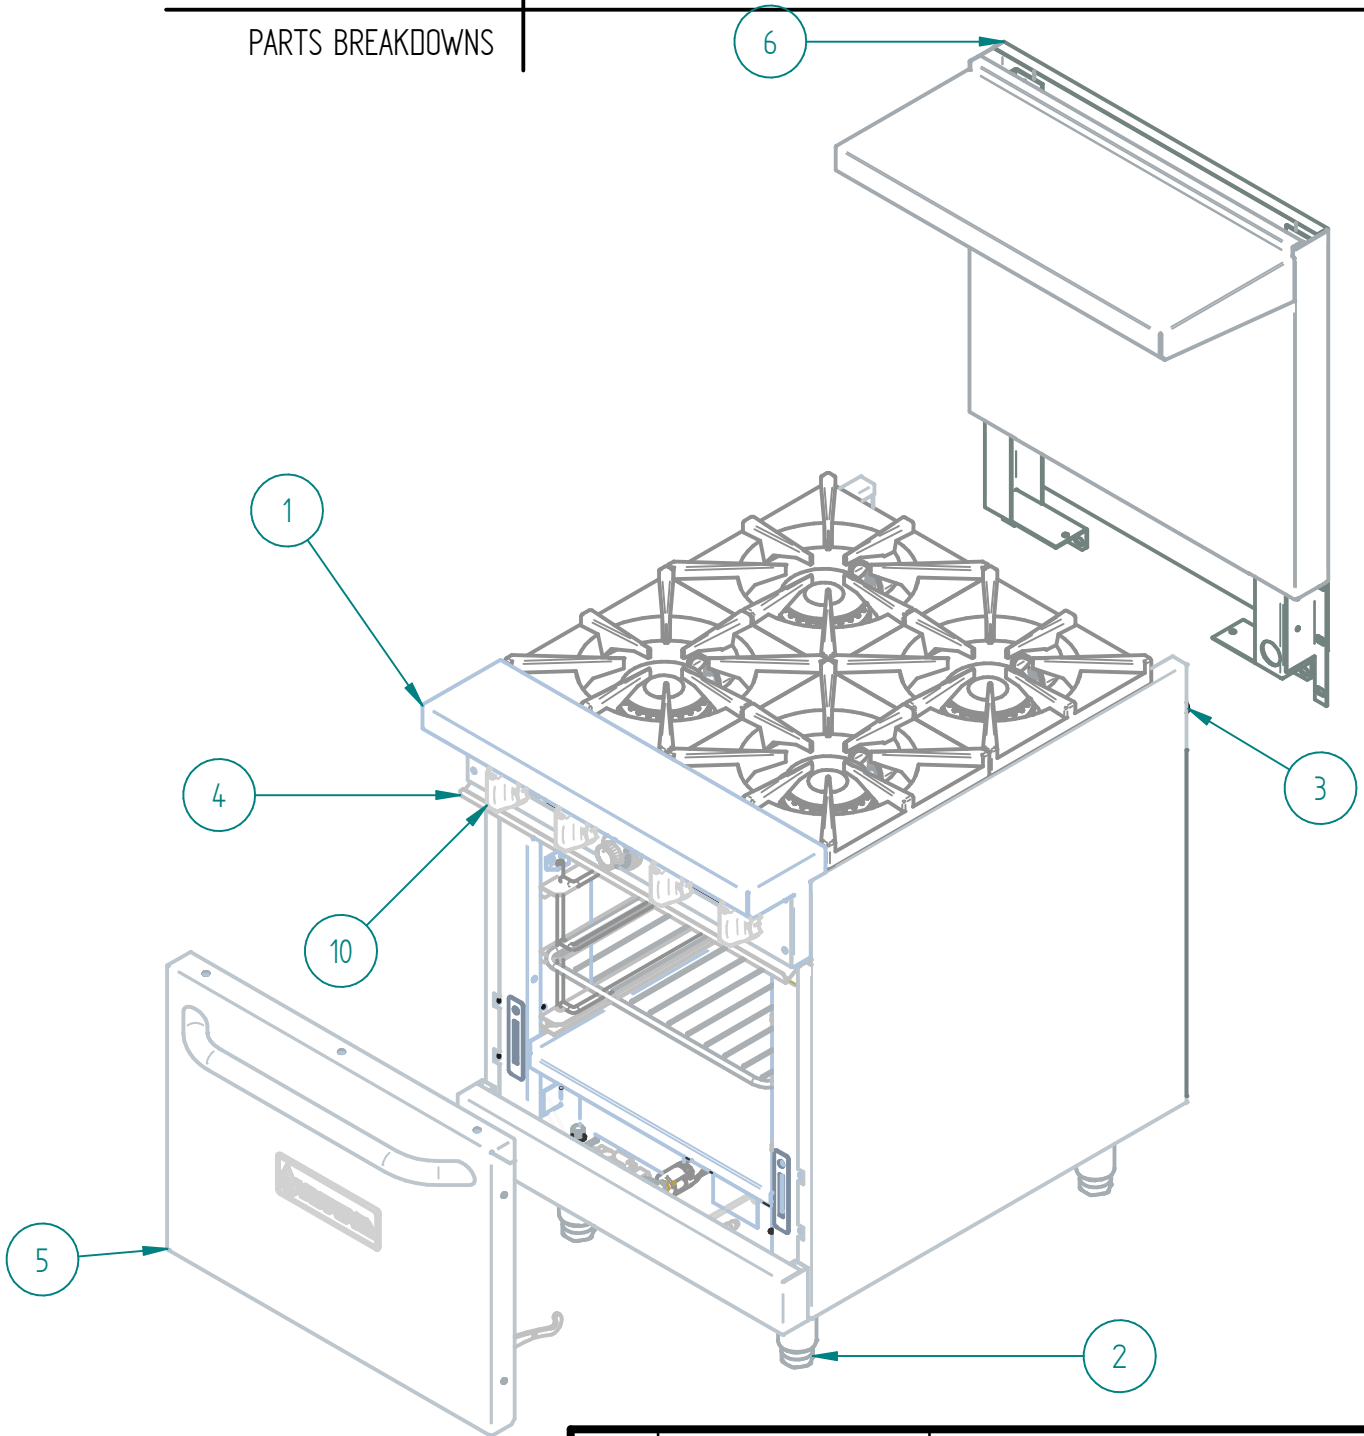

SR-4-24 NG

PARTS BREAKDOWNS

Item	Code	Description	Qty
1	S853148001-SIERRA	OUTSIDE PANEL OVEN 24" SIERRA	1
2	S853149001	INNER PANEL OVEN 24"	1
3	S853150001-NG	GAS SYSTEM RANGE-OVEN 24"	1
4	S853156002	INNER TOP PANEL RANGE-BURNER 24"	1
5	S853306000	SIERRA DOOR 24"	1
6	S853262001-	back splash 24"	1
10	S855068000	SIERRA KNOB	4

Item	Code	Description	Qty
1	S852810002	OUTSIDE REAR 24"	1
2	S852965002	SIDE RIGHT PANEL 24"	1
3	S852811001	BOTTOM FRONT PANEL	1
4	S852966000	TABLE PANEL 24 SIERRA	1
5	S852967002	LEFT SIDE PANEL 24"	1
6	S855404000	BLACK TOP GRATE	4
7	S852911001	COMMAND PANEL RANGER 24"	1

DESPIECE

PARTS BREAKDOWNS

Item	Code	Description	Qty
1	S855668001	FRAME RANGE 24"	1
2	S855633002	REAR OVEN 24"	1
3	S855635001	OVEN BASE 24"	1
4	S852710500	FLOOR SLIDER	2
5	S852968000	OVEN DEFLECTOR 24"	1
6	S855675001	OVEN FLOOR 24"	1
7*	S855639001	FRONT SUPPORT INNER FLOOR 24"	1
8	S852749003	CAPILLARY BULB SUPPORT	1
9	S852969000	MECHANISM SUPPORT RANGE	2
10	S850535000	SUPPORT MECHANISM DOOR	2
11	S850531003	LEVELER MECHANISM SUPPORT	2
12	S852103000	PIEZOELECTRIC	1
13	S852617001	VALVUE SUPPORT RANGE	1
14	S855671001	CEILING RANGE 24"	1
16	S852961000	REGULABLE LEG 6-8 IN ϕ 2"	4
19	S855641001	WIRE GRILL 24"	1
20	S852979000	BURNER SUPPORT RANGE 24"	1
21	S852808000	BOTTOM ZOCLE GUIDE	2
22	S852610200	RIGHT SLIDES SHELF 01	3
23	S852976000	INNER PANEL OVEN 24	2
24	S852610300	LEFT SLIDE 24" SHELF 01	3
25	S852516000	PILOT SUPPORT OVEN	1

PARTS BREAKDOWNS

Item	Code	Description	Qty
1	S852732003	FRONT SUPPORT 24"	2
2	S862648002	SIDE MANIFOLD SUPPORT	2
3	S853110200	BURNER SUPPORT	2
4	S8529920000	GREASE TRAY OVEN 24"	1
5	S862679003	SCREW COVER 24"	2
6	S852700003	CENTRAL GRATE SUPPORT	1
7	S862649002	FRONT MANIFOLD SUPPORT	1
8	S852980000	CHIMNEY CAP	1
9	S852972002	REAR BOTTOM CHIMENY 24	1
10	S852710100	OVEN TRAY 24"	1
11	S852710200	INNER SIDE RIGHT OVEN 24"	1
12	S852710300	INNER SIDE LEFT OVEN 24"	1