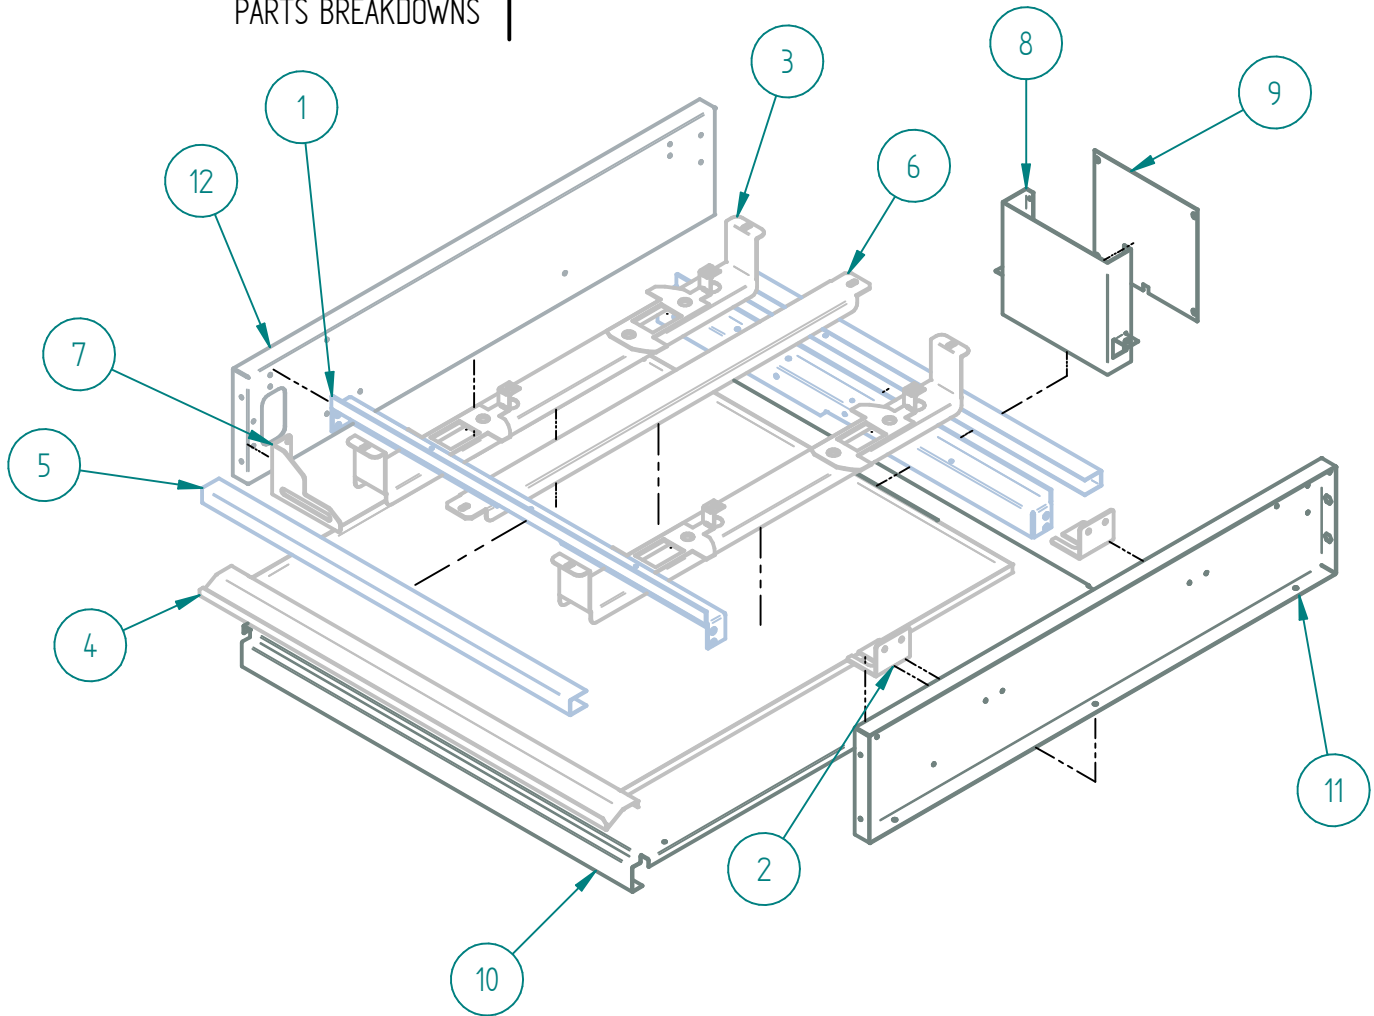

SR-4-24 NG

PARTS BREAKDOWNS

Item	Code	Description	Qty
1	S853148001-SIERRA	OUTSIDE PANEL OVEN 24" SIERRA	1
2	S853149001	INNER PANEL OVEN 24"	1
3	S853150001-NG	GAS SYSTEM RANGE-OVEN 24"	1
4	S853156002	INNER TOP PANEL RANGE-BURNER 24"	1
5	S853306000	SIERRA DOOR 24"	1
6	S853262001-	back splash 24"	1
10	S855068000	SIERRA KNOB	4

Item	Code	Description	Qty
1	S852810002	OUTSIDE REAR 24"	1
2	S852965002	SIDE RIGHT PANEL 24"	1
3	S852811001	BOTTOM FRONT PANEL	1
4	S852966000	TABLE PANEL 24 SIERRA	1
5	S852967002	LEFT SIDE PANEL 24"	1
6	S855404000	BLACK TOP GRATE	4
7	S852911001	COMMAND PANEL RANGER 24"	1

DESPIECE

PARTS BREAKDOWNS

Item	Code	Description	Qty
1	S855668001	FRAME RANGE 24"	1
2	S855633002	REAR OVEN 24"	1
3	S855635001	OVEN BASE 24"	1
4	S852710500	FLOOR SLIDER	2
5	S852968000	OVEN DEFLECTOR 24"	1
6	S855675001	OVEN FLOOR 24"	1
7*	S855639001	FRONT SUPPORT INNER FLOOR 24"	1
8	S852749003	CAPILLARY BULB SUPPORT	1
9	S852969000	MECHANISM SUPPORT RANGE	2
10	S850535000	SUPPORT MECHANISM DOOR	2
11	S850531003	LEVELER MECHANISM SUPPORT	2
12	S852103000	PIEZOELECTRIC	1
13	S852617001	VALVUE SUPPORT RANGE	1
14	S855671001	CEILING RANGE 24"	1
16	S852961000	REGULABLE LEG 6-8 IN ϕ 2"	4
19	S855641001	WIRE GRILL 24"	1
20	S852979000	BURNER SUPPORT RANGE 24"	1
21	S852808000	BOTTOM ZOCLE GUIDE	2
22	S852610200	RIGHT SLIDES SHELF 01	3
23	S852976000	INNER PANEL OVEN 24	2
24	S852610300	LEFT SLIDE 24" SHELF 01	3
25	S852516000	PILOT SUPPORT OVEN	1

PARTS BREAKDOWNS

Item	Code	Description	Qty
1	S852732003	FRONT SUPPORT 24"	2
2	S862648002	SIDE MANIFOLD SUPPORT	2
3	S853110200	BURNER SUPPORT	2
4	S8529920000	GREASE TRAY OVEN 24"	1
5	S862679003	SCREW COVER 24"	2
6	S852700003	CENTRAL GRATE SUPPORT	1
7	S862649002	FRONT MANIFOLD SUPPORT	1
8	S852980000	CHIMNEY CAP	1
9	S852972002	REAR BOTTOM CHIMENY 24	1
10	S852710100	OVEN TRAY 24"	1
11	S852710200	INNER SIDE RIGHT OVEN 24"	1
12	S852710300	INNER SIDE LEFT OVEN 24"	1