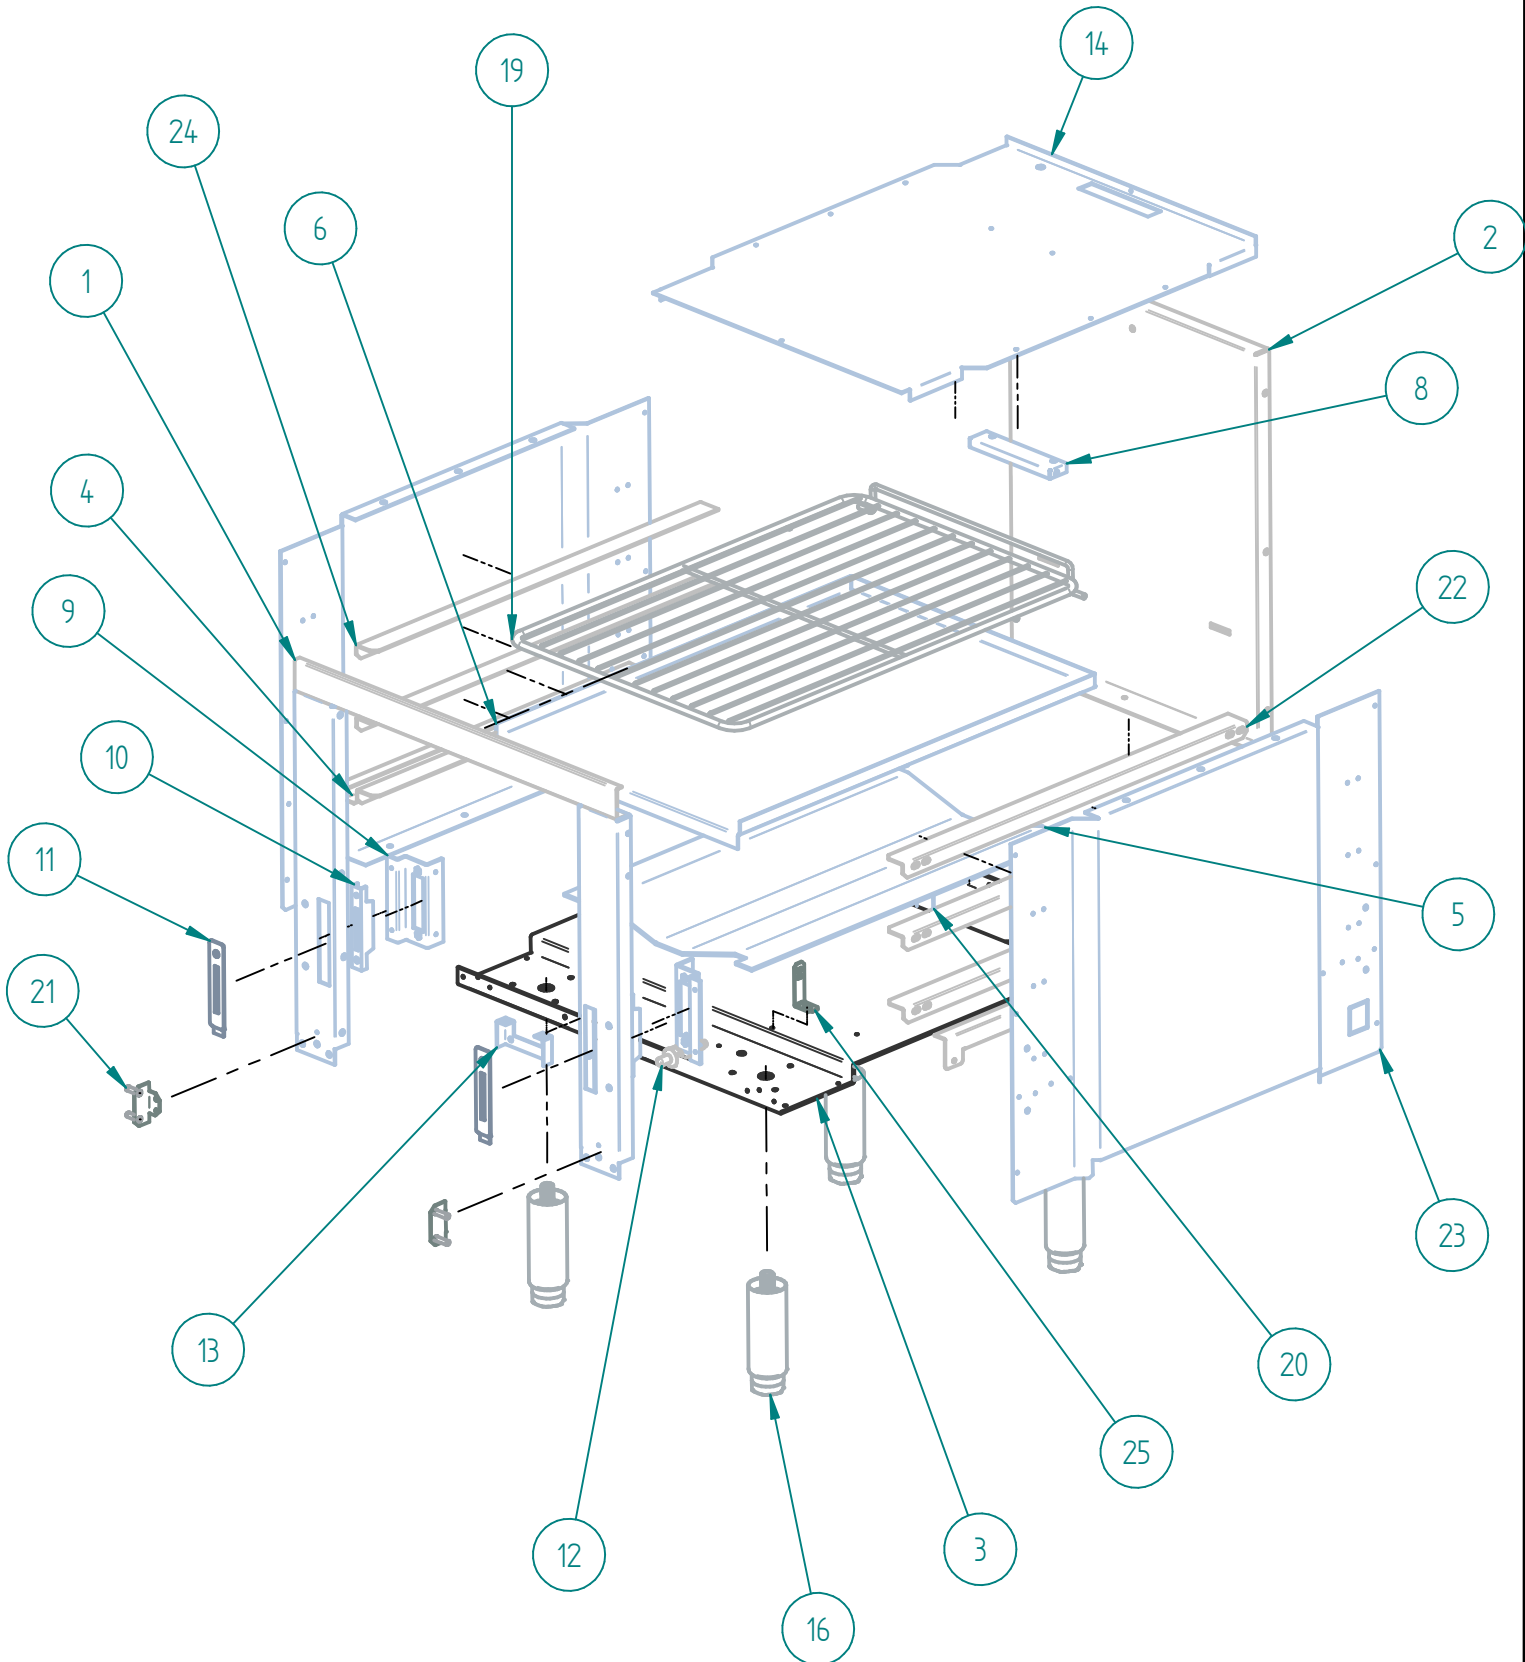

SR-4-24 NG

PARTS BREAKDOWNS

Item	Code	Description	Qty
1	S853148001-SIERRA	OUTSIDE PANEL OVEN 24" SIERRA	1
2	S853149001	INNER PANEL OVEN 24"	1
3	S853150001-NG	GAS SYSTEM RANGE-OVEN 24"	1
4	S853156002	INNER TOP PANEL RANGE-BURNER 24"	1
5	S853306000	SIERRA DOOR 24"	1
6	S853262001-	back splash 24"	1
10	S855068000	SIERRA KNOB	4

Item	Code	Description	Qty
1	S852810002	OUTSIDE REAR 24"	1
2	S852965002	SIDE RIGHT PANEL 24"	1
3	S852811001	BOTTOM FRONT PANEL	1
4	S852966000	TABLE PANEL 24 SIERRA	1
5	S852967002	LEFT SIDE PANEL 24"	1
6	S855404000	BLACK TOP GRATE	4
7	S852911001	COMMAND PANEL RANGER 24"	1

DESPIECE

PARTS BREAKDOWNS

Item	Code	Description	Qty
1	S855668001	FRAME RANGE 24"	1
2	S855633002	REAR OVEN 24"	1
3	S855635001	OVEN BASE 24"	1
4	S852710500	FLOOR SLIDER	2
5	S852968000	OVEN DEFLECTOR 24"	1
6	S855675001	OVEN FLOOR 24"	1
7*	S855639001	FRONT SUPPORT INNER FLOOR 24"	1
8	S852749003	CAPILLARY BULB SUPPORT	1
9	S852969000	MECHANISM SUPPORT RANGE	2
10	S850535000	SUPPORT MECHANISM DOOR	2
11	S850531003	LEVELER MECHANISM SUPPORT	2
12	S852103000	PIEZOELECTRIC	1
13	S852617001	VALVUE SUPPORT RANGE	1
14	S855671001	CEILING RANGE 24"	1
16	S852961000	REGULABLE LEG 6-8 IN ϕ 2"	4
19	S855641001	WIRE GRILL 24"	1
20	S852979000	BURNER SUPPORT RANGE 24"	1
21	S852808000	BOTTOM ZOCLE GUIDE	2
22	S852610200	RIGHT SLIDES SHELF 01	3
23	S852976000	INNER PANEL OVEN 24	2
24	S852610300	LEFT SLIDE 24" SHELF 01	3
25	S852516000	PILOT SUPPORT OVEN	1