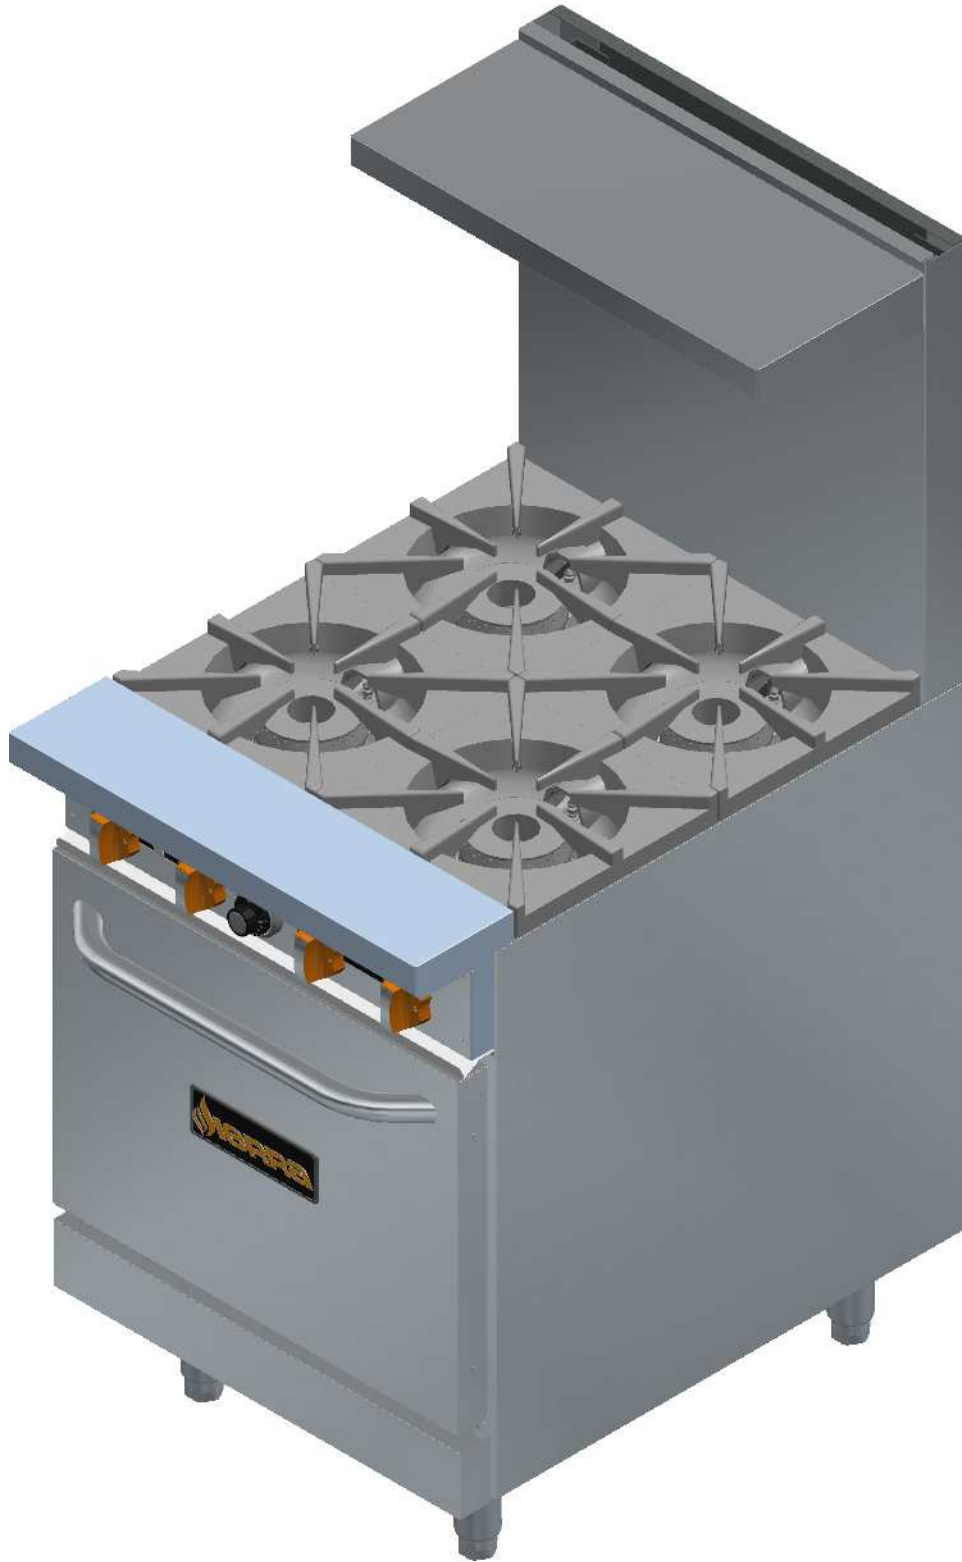

SR-4-24 NG

PARTS BREAKDOWNS

Item	Code	Description	Qty
1	S853148001-SIERRA	OUTSIDE PANEL OVEN 24" SIERRA	1
2	S853149001	INNER PANEL OVEN 24"	1
3	S853150001-NG	GAS SYSTEM RANGE-OVEN 24"	1
4	S853156002	INNER TOP PANEL RANGE-BURNER 24"	1
5	S853306000	SIERRA DOOR 24"	1
6	S853262001-	back splash 24"	1
10	S855068000	SIERRA KNOB	4

Item	Code	Description	Qty
1	S852810002	OUTSIDE REAR 24"	1
2	S852965002	SIDE RIGHT PANEL 24"	1
3	S852811001	BOTTOM FRONT PANEL	1
4	S852966000	TABLE PANEL 24 SIERRA	1
5	S852967002	LEFT SIDE PANEL 24"	1
6	S855404000	BLACK TOP GRATE	4
7	S852911001	COMMAND PANEL RANGER 24"	1

DESPIECE

PARTS BREAKDOWNS

Item	Code	Description	Qty
1	S855668001	FRAME RANGE 24"	1
2	S855633002	REAR OVEN 24"	1
3	S855635001	OVEN BASE 24"	1
4	S852710500	FLOOR SLIDER	2
5	S852968000	OVEN DEFLECTOR 24"	1
6	S855675001	OVEN FLOOR 24"	1
7*	S855639001	FRONT SUPPORT INNER FLOOR 24"	1
8	S852749003	CAPILLARY BULB SUPPORT	1
9	S852969000	MECHANISM SUPPORT RANGE	2
10	S850535000	SUPPORT MECHANISM DOOR	2
11	S850531003	LEVELER MECHANISM SUPPORT	2
12	S852103000	PIEZOELECTRIC	1
13	S852617001	VALVUE SUPPORT RANGE	1
14	S855671001	CEILING RANGE 24"	1
16	S852961000	REGULABLE LEG 6-8 IN ϕ 2"	4
19	S855641001	WIRE GRILL 24"	1
20	S852979000	BURNER SUPPORT RANGE 24"	1
21	S852808000	BOTTOM ZOCLE GUIDE	2
22	S852610200	RIGHT SLIDES SHELF 01	3
23	S852976000	INNER PANEL OVEN 24	2
24	S852610300	LEFT SLIDE 24" SHELF 01	3
25	S852516000	PILOT SUPPORT OVEN	1

PARTS BREAKDOWNS

Item	Code	Description	Qty
1	S852732003	FRONT SUPPORT 24"	2
2	S862648002	SIDE MANIFOLD SUPPORT	2
3	S853110200	BURNER SUPPORT	2
4	S8529920000	GREASE TRAY OVEN 24"	1
5	S862679003	SCREW COVER 24"	2
6	S852700003	CENTRAL GRATE SUPPORT	1
7	S862649002	FRONT MANIFOLD SUPPORT	1
8	S852980000	CHIMNEY CAP	1
9	S852972002	REAR BOTTOM CHIMENY 24	1
10	S852710100	OVEN TRAY 24"	1
11	S852710200	INNER SIDE RIGHT OVEN 24"	1
12	S852710300	INNER SIDE LEFT OVEN 24"	1