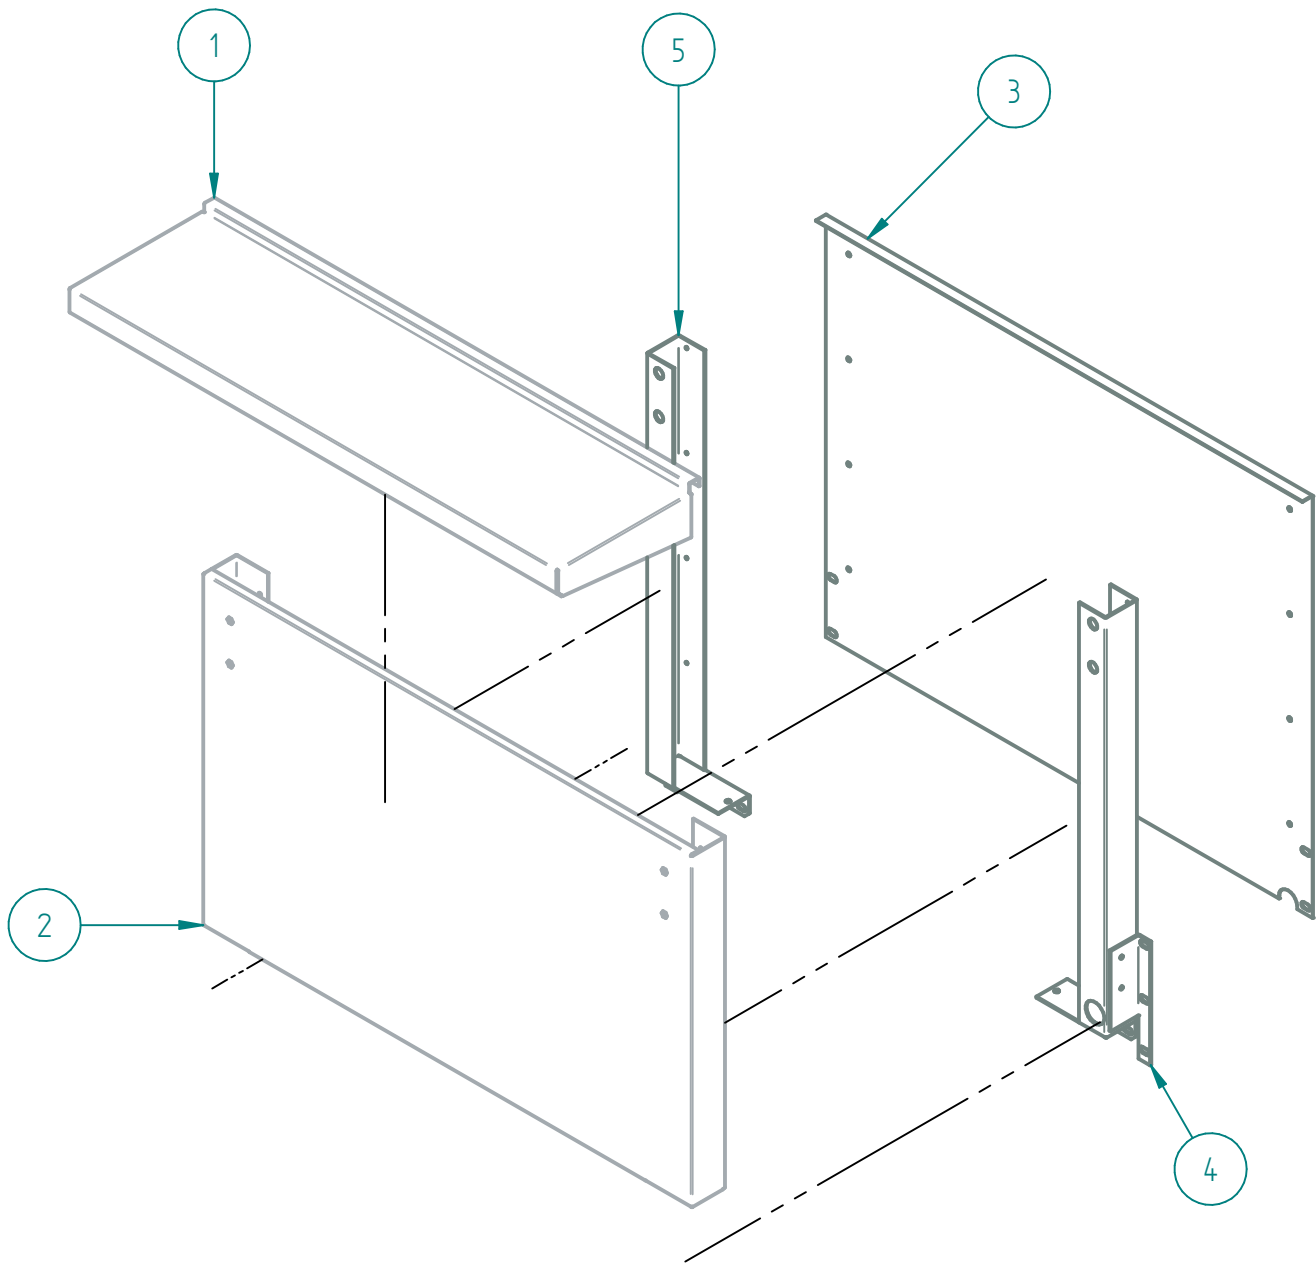

PARTS BREAKDOWNS

Item	Code	Description	Qty
1	S852876002	BACK SPLASH SHLEF 36"	1
2	S852982002	FRONT PANEL BS 36"	1
3	S852983002	REAR PANEL BS 36"	1
4	S853323000	LEFT SUPPORT BACK SPLASH	1
5	S853324000	RIGHT SUPPORTBACK SPLASH	1