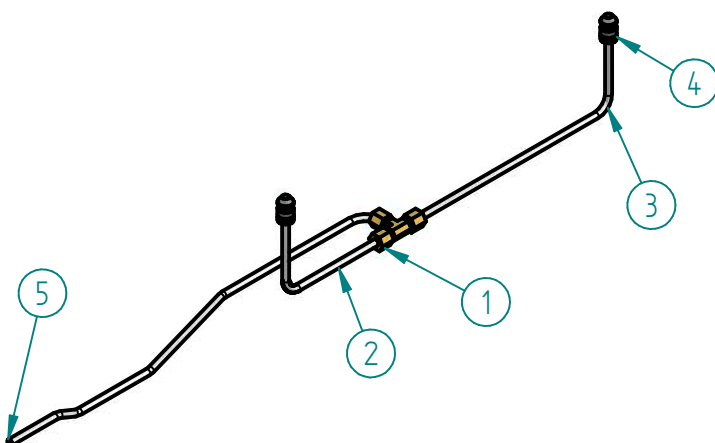

PARTS BREAKDOWNS

Item	Code	Description	Qty
1	S855033000	MANIFOLD PIPE 36"	1
2	S862101000	TOP BURNER VALVE	6
3	S855019000	STRAIGHT CONNECTION 3/8" CC 3/8" NPT	1
4	S852101000	THERMOSTAT ABJ	1
5	S862103000	PILOT VALVE AP7-1	4
6	S862413000	FEMALE ORIFICE # 40	7
7	S855709000	FRONT BURNER BODY	3
8	S855710000	REAR BURNER BODY	3
9	S852105000	OVEN PILOT COMPLETE	1
10	S852102000	OVEN VALVE	1
11	602131M0008	STRAIGHT CONECTION 3/8" NPT 3/8 CC	1
12	S855040000	PILOT CONECTION 3/8"	2
13	S855712000	"U" BURNER	1
14	s852104000	THERMOPAIR	1
15	S855074000	CONDUCT 3/8" THERMOSTA- VALVE C+H 36"	1
16	S855087000	ELBOW BURNER ALUMINIUM	1
17	S855093000	TUBE 3/16" THERMOSTAT-VALVE	1
18	S855092000	TUBE PILOT-VALVE OVEN	1
19	conexion cocina quemadores sup	CONECTION TOP BURNERS	3

Item	Code	Description	Qty
1	S855028000	"T" COMPRESION PLUG	1
2	S855039000	SS PILOT PIPE 150 mm	1
3	S855043000	INOX PIPE 150 MM	1
4	S865006000	PILOT TIP A73007	2
5	S855038000	SS PILOT PIPE 350 mm	1