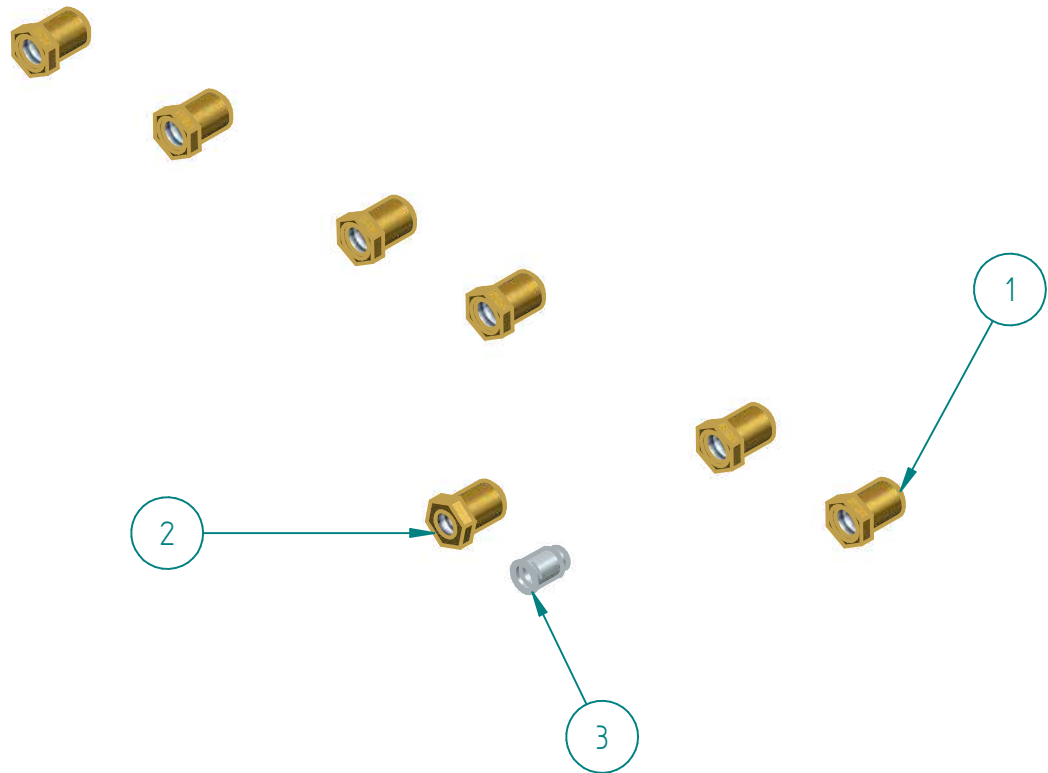

S750400200- Kit conversion Range-Oven 36" NG to LP GAS

Item	Code	Description	Qty
1	S862410000	FEMALE ORIFICE #54	6
2	S862412000	FEMALE ORIFICE #52	1
3	S862420000	PILOT ORIFICE LP 0.016"	1