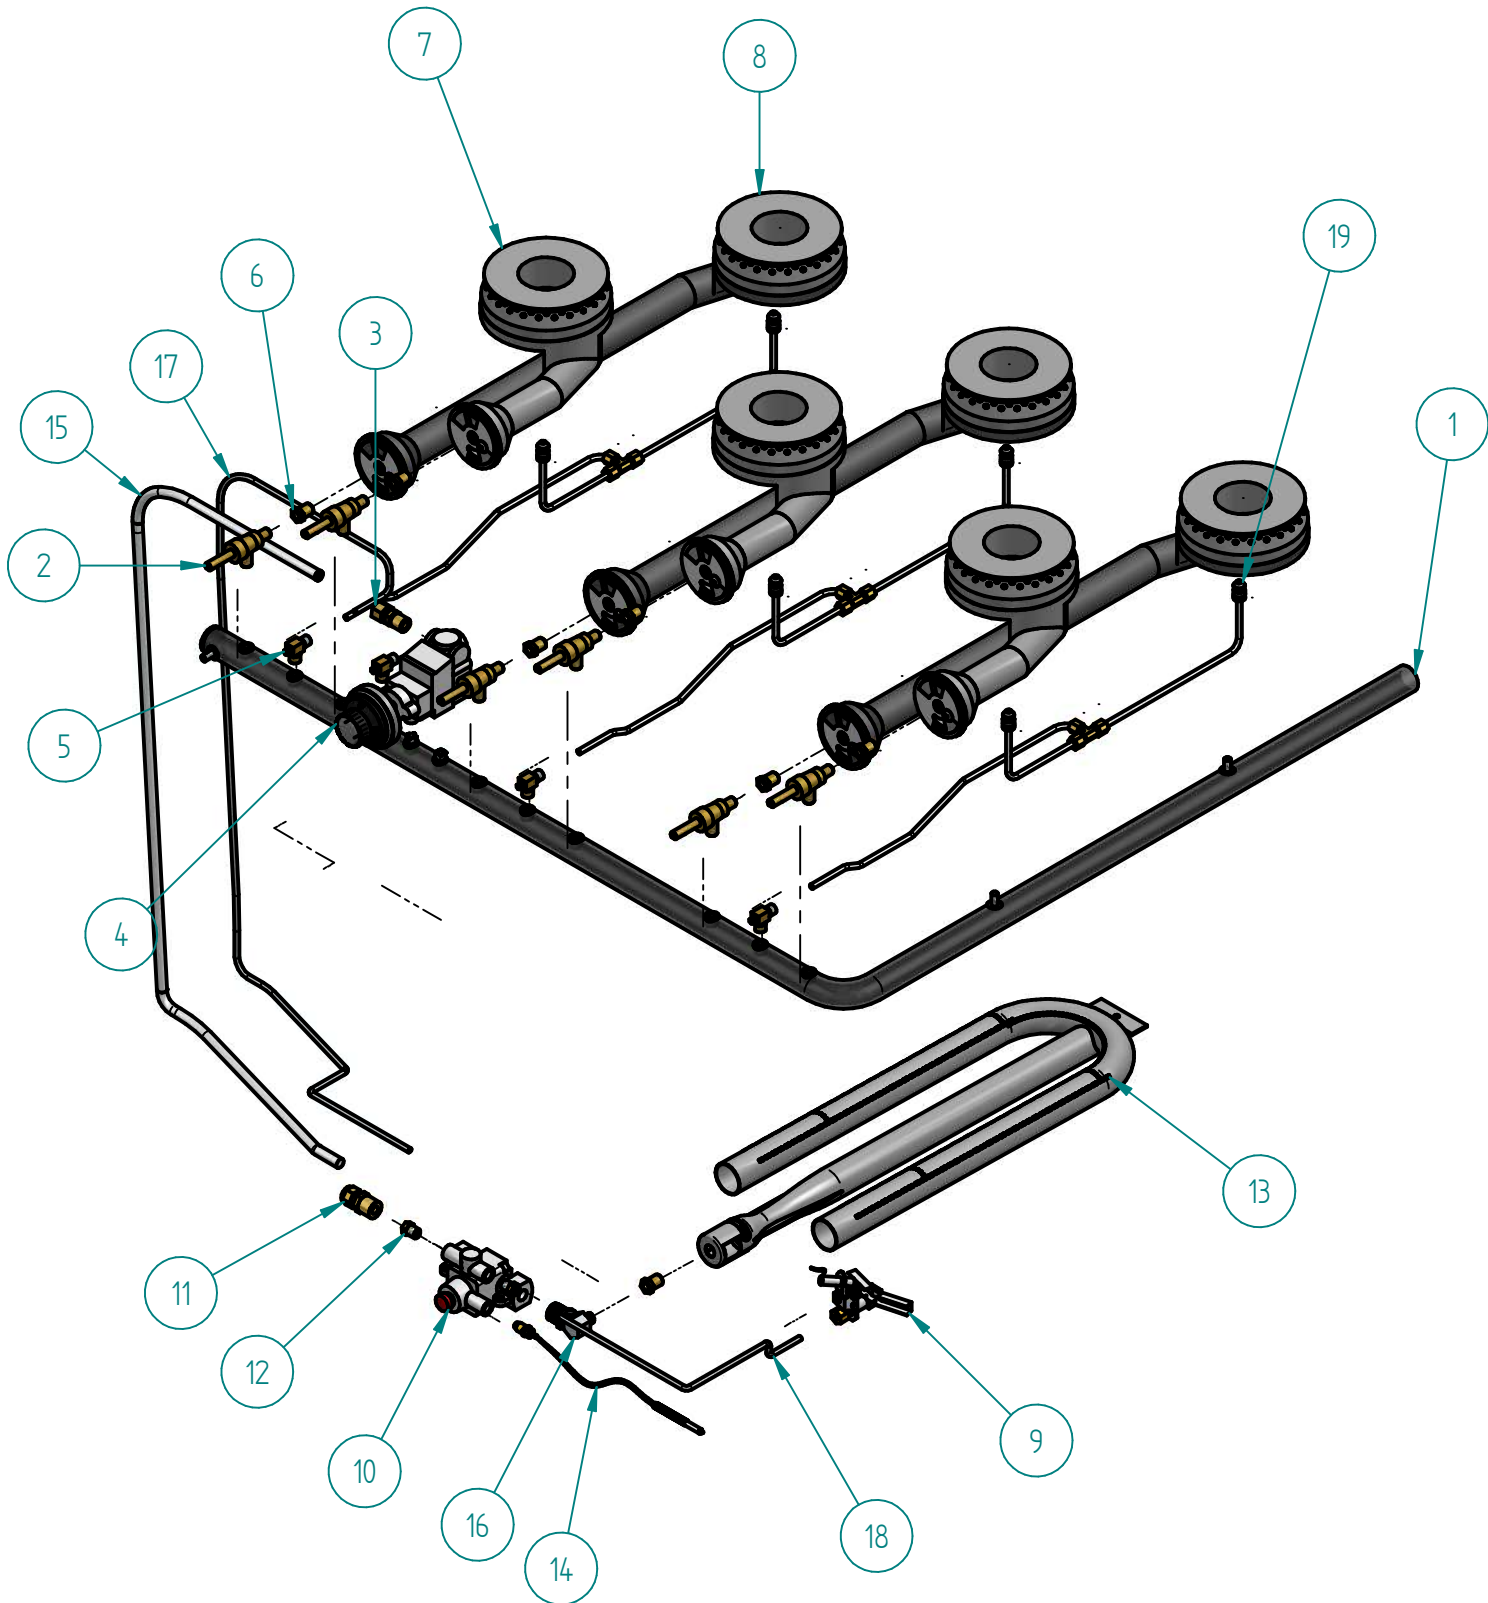

PARTS BREAKDOWNS

PARTS BREAKDOWNS

Item	Code	Description	Qty
1	S855033000	MANIFOLD PIPE 36"	1
2	S862101000	TOP BURNER VALVE	6
3	S855019000	STRAIGHT CONNECTION 3/8" CC 3/8" NPT	1
4	S852101000	THERMOSTAT ABJ	1
5	S862103000	PILOT VALVE AP7-1	4
6	S862413000	FEMALE ORIFICE # 40	7
7	S855709000	FRONT BURNER BODY	3
8	S855710000	REAR BURNER BODY	3
9	S852105000	OVEN PILOT COMPLETE	1
10	S852102000	OVEN VALVE	1
11	602131M0008	STRAIGHT CONECTION 3/8" NPT 3/8 CC	1
12	S855040000	PILOT CONECTION 3/8"	2
13	S855712000	"U" BURNER	1
14	s852104000	THERMOPAIR	1
15	S855074000	CONDUCT 3/8" THERMOSTA- VALVE C+H 36"	1
16	S855087000	ELBOW BURNER ALUMINIUM	1
17	S855093000	TUBE 3/16" THERMOSTAT-VALVE	1
18	S855092000	TUBE PILOT-VALVE OVEN	1
19	conexion cocina quemadores sup	CONECTION TOP BURNERS	3