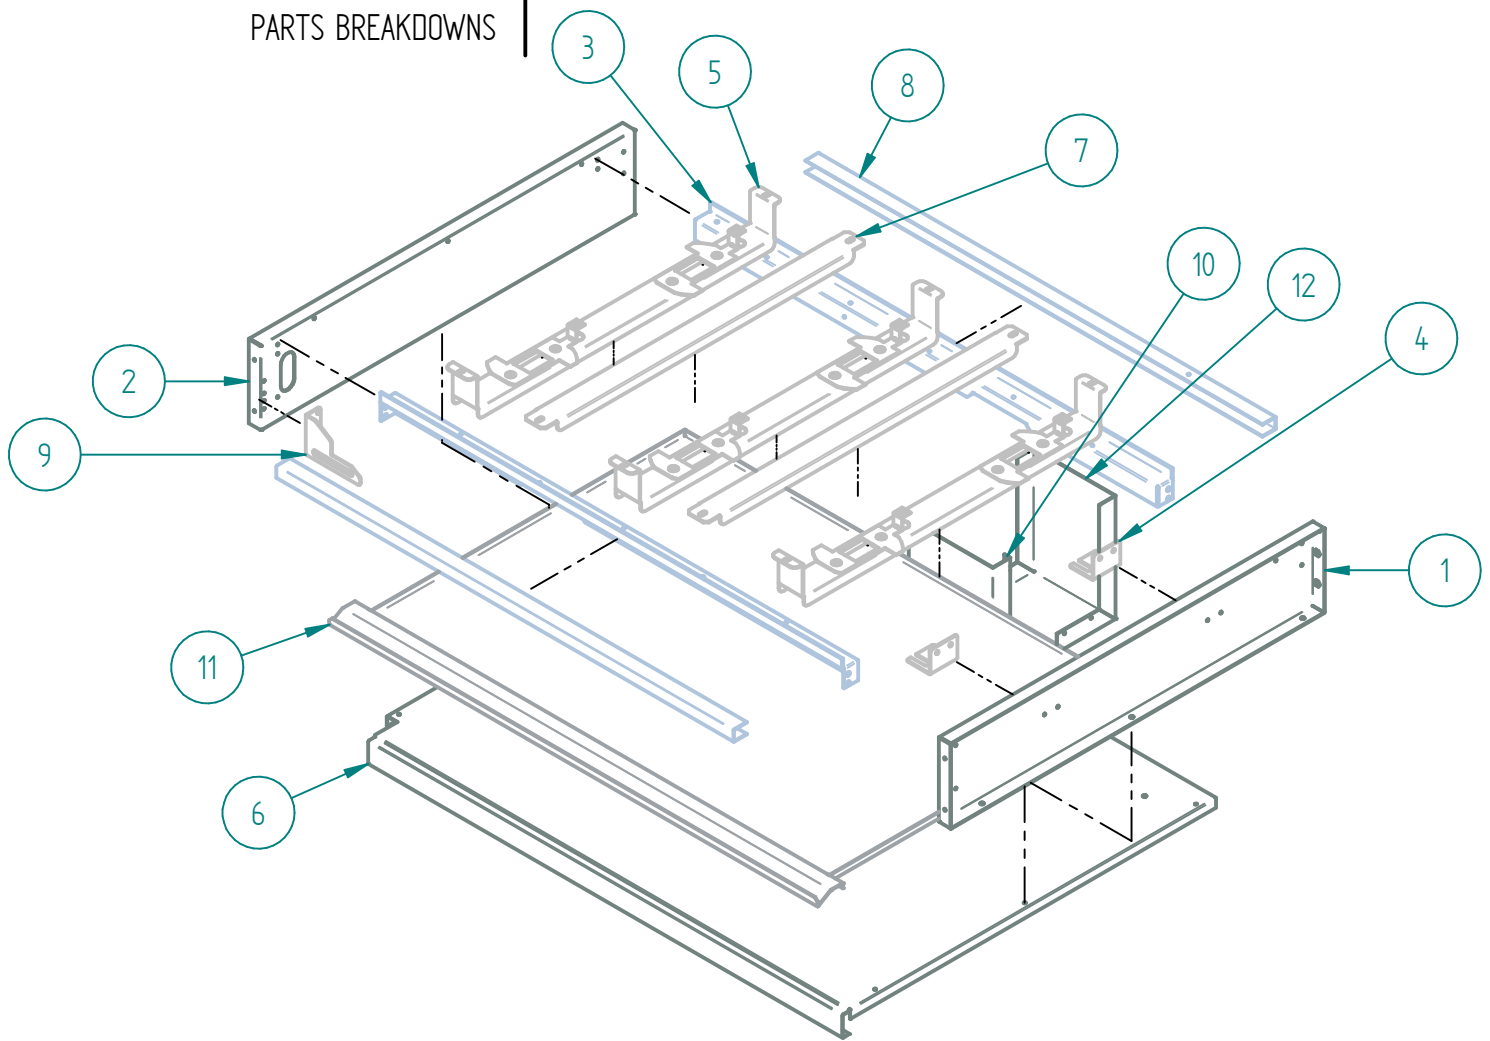

SR-6-36 NG

PARTS BREAKDOWNS

PARTS BREAKDOWNS

Item	Code	Description	Qty
1	S853256001	INNER TOP PANEL RANGE-OVEN 36"	1
2	S853236001 NG	GAS SYSTEM RANGE-OVEN 36" NG	1
3	S853255001	INNER BOTTOM PANEL OVEN 36"	1
4	S853307000	SIERRA DOOR 36"	1
5	S853254004	OUTSIDE PANEL RANGE-OVEN 36" SIERRA	1
6	S855068000	SIERRA KNOB	6
7	S853261001	BACK SPLASH 36"	1

PARTS BREAKDOWNS

Item	Code	Description	Qty
1	S852802003	LEFT SIDE OVEN	1
2	S852801003	SIDE RIGHT OVEN	1
3	S852607001	FRONT TABLE 36" SIERRA	1
4	S852964001	COMMAND PANEL 36" RANGE-OVEN SIERRA	1
5	S852803003	REAR PANEL OVEN 36"	1
6	S855404000	BLACK TOP GRATE	6
7	S852605001	LEFT FRAME COVER	1
8	S852606001	RIGHT FRAME COVER	1
9	S852804001	BOTTOM FRAME DOOR COVER 36"	1

DESPIECE

PARTS BREAKDOWNS

Item	Code	Description	Qty
1	S855682001	OVEN FRAME 36"	1
2	S855672001	RIGHT SIDE OVEN 36"	2
3	S855649001	INNER REAR OVEN 36"	1
4	S855616001	OVEN BASE 36"	1
5	S852741001	OVEN DEFLECTOR 36"	1
6	S855681001	OVEN FLOOR 36"	1
7	S852766001	OVEN FLOOR SUPPORT 36"	1
8	S852749000	BULB THERMOSTAT SUPPORT	1
9	S855622001	WIRE GRILL 36"	1
10	S855670001	MECHANISM SUPPORT RIGHT OVEN	2
11	S850535000	SUPPORT MECHANISM DOOR	2
12	S850531000	MECHANISM LEVELER OVEN	2
13	S852103000	PIEZOELECTRIC	1
14	S852617001	SUPPORT VALVUE OVEN	1
15	S855680001	OVEN CEILING 36"	1
16	S855623001	RACK GUIDE OVEN	2
17	S852961000	PATA REGULABLE 6-8 IN ϕ 2"	4
18	S852601001	BOTTOM RACK SUPPORT	4
19	S852602002	UPPER SIDE SUPPORT OVEN	2
20	S852602001	SIDE SUPPORT OVEN	2
21	S852601002	TOP RACK SUPPORT	4
22	S852516000	PILOT SUPPORT OVEN	1
23	S852710400	FLOOR SLIDER	2

Item	Code	Description	Qty
1	S852604004	SIERRA DOOR 36"	1
2	S850530003	COUNTER DOOR OVEN 36	1
3	S855654001	PULL 36"	1
4	S855067000	SIERRA PLATE	1
6	S850527000	DOOR MECHANISM	2

PARTS BREAKDOWNS

PARTS BREAKDOWNS