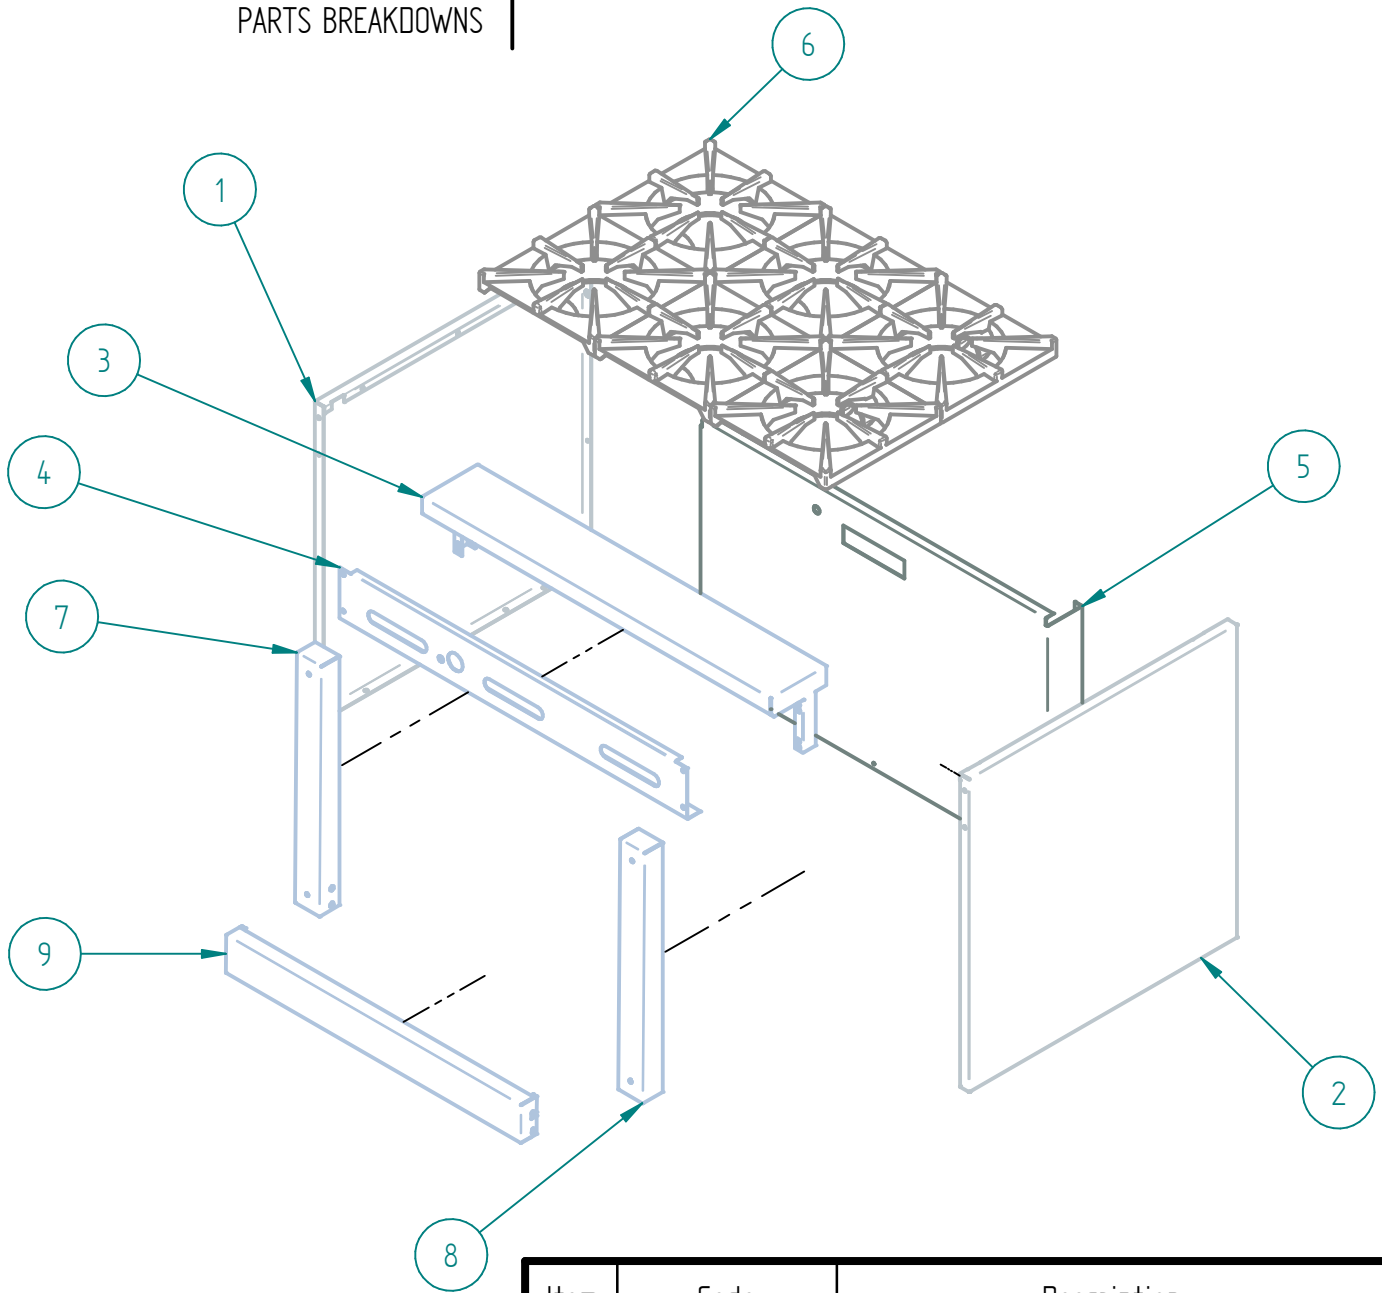

SR-6-36 NG

PARTS BREAKDOWNS

PARTS BREAKDOWNS

Item	Code	Description	Qty
1	S853256001	INNER TOP PANEL RANGE-OVEN 36"	1
2	S853236001 NG	GAS SYSTEM RANGE-OVEN 36" NG	1
3	S853255001	INNER BOTTOM PANEL OVEN 36"	1
4	S853307000	SIERRA DOOR 36"	1
5	S853254004	OUTSIDE PANEL RANGE-OVEN 36" SIERRA	1
6	S855068000	SIERRA KNOB	6
7	S853261001	BACK SPLASH 36"	1

PARTS BREAKDOWNS

Item	Code	Description	Qty
1	S852802003	LEFT SIDE OVEN	1
2	S852801003	SIDE RIGHT OVEN	1
3	S852607001	FRONT TABLE 36" SIERRA	1
4	S852964001	COMMAND PANEL 36" RANGE-OVEN SIERRA	1
5	S852803003	REAR PANEL OVEN 36"	1
6	S855404000	BLACK TOP GRATE	6
7	S852605001	LEFT FRAME COVER	1
8	S852606001	RIGHT FRAME COVER	1
9	S852804001	BOTTOM FRAME DOOR COVER 36"	1

DESPIECE

PARTS BREAKDOWNS

Item	Code	Description	Qty
1	S855682001	OVEN FRAME 36"	1
2	S855672001	RIGHT SIDE OVEN 36"	2
3	S855649001	INNER REAR OVEN 36"	1
4	S855616001	OVEN BASE 36"	1
5	S852741001	OVEN DEFLECTOR 36"	1
6	S855681001	OVEN FLOOR 36"	1
7	S852766001	OVEN FLOOR SUPPORT 36"	1
8	S852749000	BULB THERMOSTAT SUPPORT	1
9	S855622001	WIRE GRILL 36"	1
10	S855670001	MECHANISM SUPPORT RIGHT OVEN	2
11	S850535000	SUPPORT MECHANISM DOOR	2
12	S850531000	MECHANISM LEVELER OVEN	2
13	S852103000	PIEZOELECTRIC	1
14	S852617001	SUPPORT VALVUE OVEN	1
15	S855680001	OVEN CEILING 36"	1
16	S855623001	RACK GUIDE OVEN	2
17	S852961000	PATA REGULABLE 6-8 IN ϕ 2"	4
18	S852601001	BOTTOM RACK SUPPORT	4
19	S852602002	UPPER SIDE SUPPORT OVEN	2
20	S852602001	SIDE SUPPORT OVEN	2
21	S852601002	TOP RACK SUPPORT	4
22	S852516000	PILOT SUPPORT OVEN	1
23	S852710400	FLOOR SLIDER	2

Item	Code	Description	Qty
1	S852604004	SIERRA DOOR 36"	1
2	S850530003	COUNTER DOOR OVEN 36	1
3	S855654001	PULL 36"	1
4	S855067000	SIERRA PLATE	1
6	S850527000	DOOR MECHANISM	2

PARTS BREAKDOWNS

PARTS BREAKDOWNS