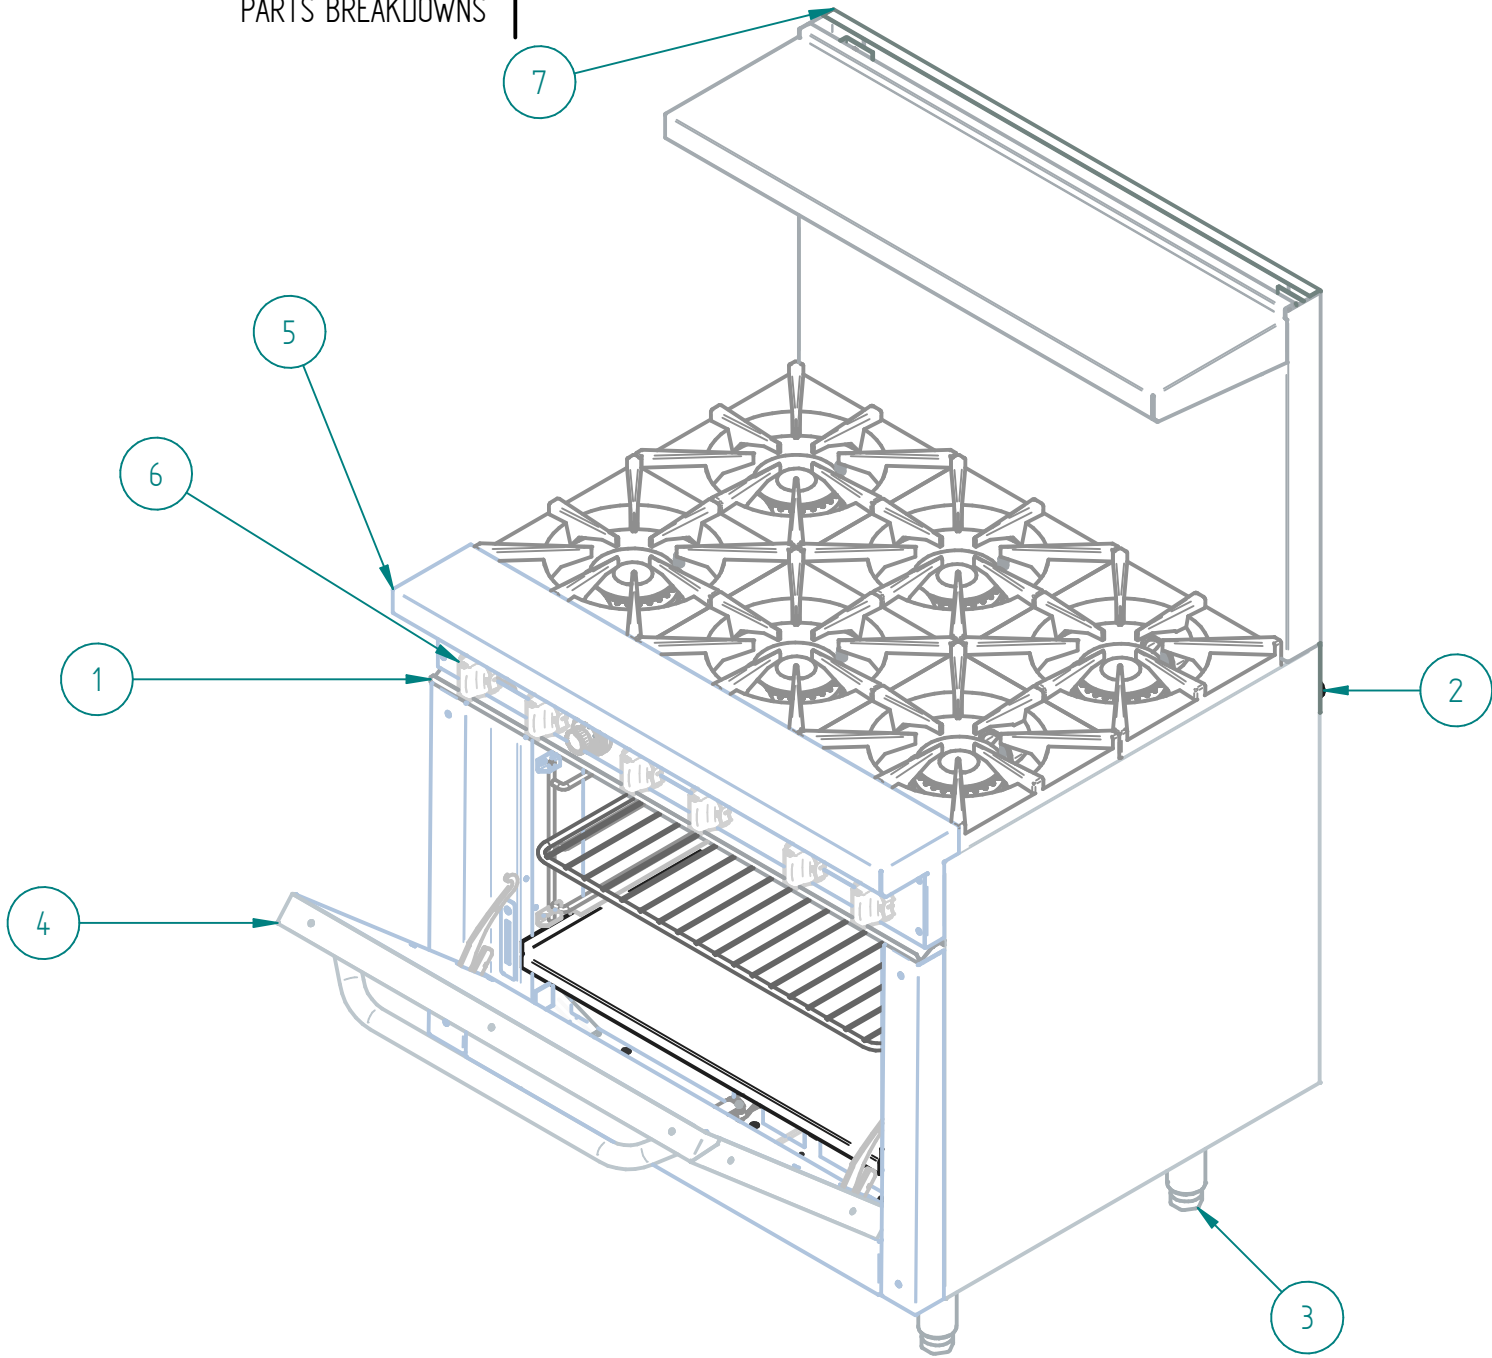

SR-6-36 NG

PARTS BREAKDOWNS

PARTS BREAKDOWNS

Item	Code	Description	Qty
1	S853256001	INNER TOP PANEL RANGE-OVEN 36"	1
2	S853236001 NG	GAS SYSTEM RANGE-OVEN 36" NG	1
3	S853255001	INNER BOTTOM PANEL OVEN 36"	1
4	S853307000	SIERRA DOOR 36"	1
5	S853254004	OUTSIDE PANEL RANGE-OVEN 36" SIERRA	1
6	S855068000	SIERRA KNOB	6
7	S853261001	BACK SPLASH 36"	1

PARTS BREAKDOWNS

Item	Code	Description	Qty
1	S852802003	LEFT SIDE OVEN	1
2	S852801003	SIDE RIGHT OVEN	1
3	S852607001	FRONT TABLE 36" SIERRA	1
4	S852964001	COMMAND PANEL 36" RANGE-OVEN SIERRA	1
5	S852803003	REAR PANEL OVEN 36"	1
6	S855404000	BLACK TOP GRATE	6
7	S852605001	LEFT FRAME COVER	1
8	S852606001	RIGHT FRAME COVER	1
9	S852804001	BOTTOM FRAME DOOR COVER 36"	1

DESPIECE

PARTS BREAKDOWNS

Item	Code	Description	Qty
1	S855682001	OVEN FRAME 36"	1
2	S855672001	RIGHT SIDE OVEN 36"	2
3	S855649001	INNER REAR OVEN 36"	1
4	S855616001	OVEN BASE 36"	1
5	S852741001	OVEN DEFLECTOR 36"	1
6	S855681001	OVEN FLOOR 36"	1
7	S852766001	OVEN FLOOR SUPPORT 36"	1
8	S852749000	BULB THERMOSTAT SUPPORT	1
9	S855622001	WIRE GRILL 36"	1
10	S855670001	MECHANISM SUPPORT RIGHT OVEN	2
11	S850535000	SUPPORT MECHANISM DOOR	2
12	S850531000	MECHANISM LEVELER OVEN	2
13	S852103000	PIEZOELECTRIC	1
14	S852617001	SUPPORT VALVUE OVEN	1
15	S855680001	OVEN CEILING 36"	1
16	S855623001	RACK GUIDE OVEN	2
17	S852961000	PATA REGULABLE 6-8 IN ϕ 2"	4
18	S852601001	BOTTOM RACK SUPPORT	4
19	S852602002	UPPER SIDE SUPPORT OVEN	2
20	S852602001	SIDE SUPPORT OVEN	2
21	S852601002	TOP RACK SUPPORT	4
22	S852516000	PILOT SUPPORT OVEN	1
23	S852710400	FLOOR SLIDER	2

Item	Code	Description	Qty
1	S852604004	SIERRA DOOR 36"	1
2	S850530003	COUNTER DOOR OVEN 36	1
3	S855654001	PULL 36"	1
4	S855067000	SIERRA PLATE	1
6	S850527000	DOOR MECHANISM	2

PARTS BREAKDOWNS

PARTS BREAKDOWNS