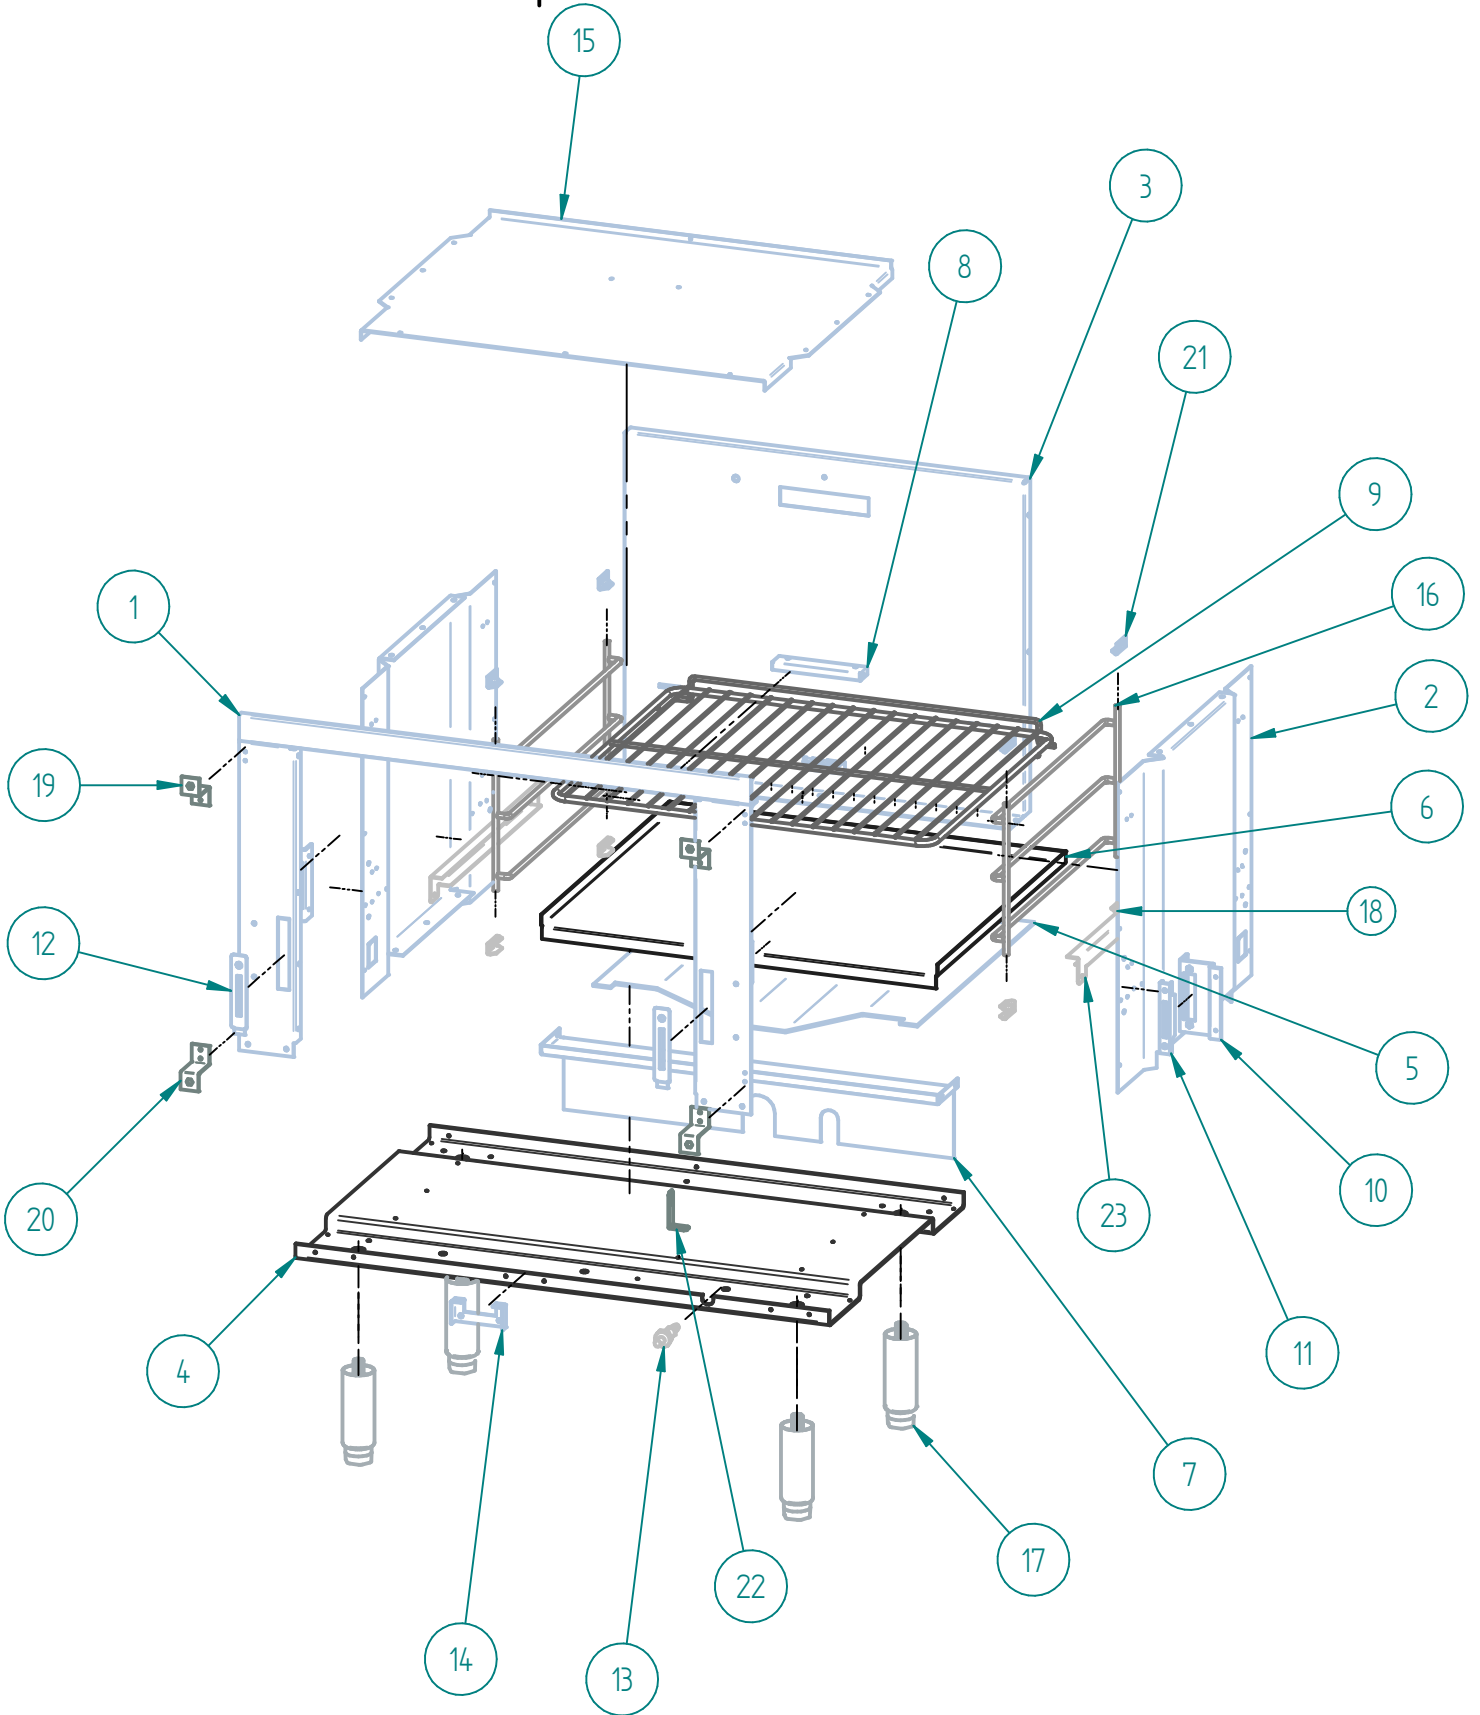

SR-6-36 NG

PARTS BREAKDOWNS

PARTS BREAKDOWNS

Item	Code	Description	Qty
1	S853256001	INNER TOP PANEL RANGE-OVEN 36"	1
2	S853236001 NG	GAS SYSTEM RANGE-OVEN 36" NG	1
3	S853255001	INNER BOTTOM PANEL OVEN 36"	1
4	S853307000	SIERRA DOOR 36"	1
5	S853254004	OUTSIDE PANEL RANGE-OVEN 36" SIERRA	1
6	S855068000	SIERRA KNOB	6
7	S853261001	BACK SPLASH 36"	1

PARTS BREAKDOWNS

Item	Code	Description	Qty
1	S852802003	LEFT SIDE OVEN	1
2	S852801003	SIDE RIGHT OVEN	1
3	S852607001	FRONT TABLE 36" SIERRA	1
4	S852964001	COMMAND PANEL 36" RANGE-OVEN SIERRA	1
5	S852803003	REAR PANEL OVEN 36"	1
6	S855404000	BLACK TOP GRATE	6
7	S852605001	LEFT FRAME COVER	1
8	S852606001	RIGHT FRAME COVER	1
9	S852804001	BOTTOM FRAME DOOR COVER 36"	1

DESPIECE

PARTS BREAKDOWNS

Item	Code	Description	Qty
1	S855682001	OVEN FRAME 36"	1
2	S855672001	RIGHT SIDE OVEN 36"	2
3	S855649001	INNER REAR OVEN 36"	1
4	S855616001	OVEN BASE 36"	1
5	S852741001	OVEN DEFLECTOR 36"	1
6	S855681001	OVEN FLOOR 36"	1
7	S852766001	OVEN FLOOR SUPPORT 36"	1
8	S852749000	BULB THERMOSTAT SUPPORT	1
9	S855622001	WIRE GRILL 36"	1
10	S855670001	MECHANISM SUPPORT RIGHT OVEN	2
11	S850535000	SUPPORT MECHANISM DOOR	2
12	S850531000	MECHANISM LEVELER OVEN	2
13	S852103000	PIEZOELECTRIC	1
14	S852617001	SUPPORT VALVUE OVEN	1
15	S855680001	OVEN CEILING 36"	1
16	S855623001	RACK GUIDE OVEN	2
17	S852961000	PATA REGULABLE 6-8 IN ϕ 2"	4
18	S852601001	BOTTOM RACK SUPPORT	4
19	S852602002	UPPER SIDE SUPPORT OVEN	2
20	S852602001	SIDE SUPPORT OVEN	2
21	S852601002	TOP RACK SUPPORT	4
22	S852516000	PILOT SUPPORT OVEN	1
23	S852710400	FLOOR SLIDER	2

Item	Code	Description	Qty
1	S852604004	SIERRA DOOR 36"	1
2	S850530003	COUNTER DOOR OVEN 36	1
3	S855654001	PULL 36"	1
4	S855067000	SIERRA PLATE	1
6	S850527000	DOOR MECHANISM	2

PARTS BREAKDOWNS

PARTS BREAKDOWNS