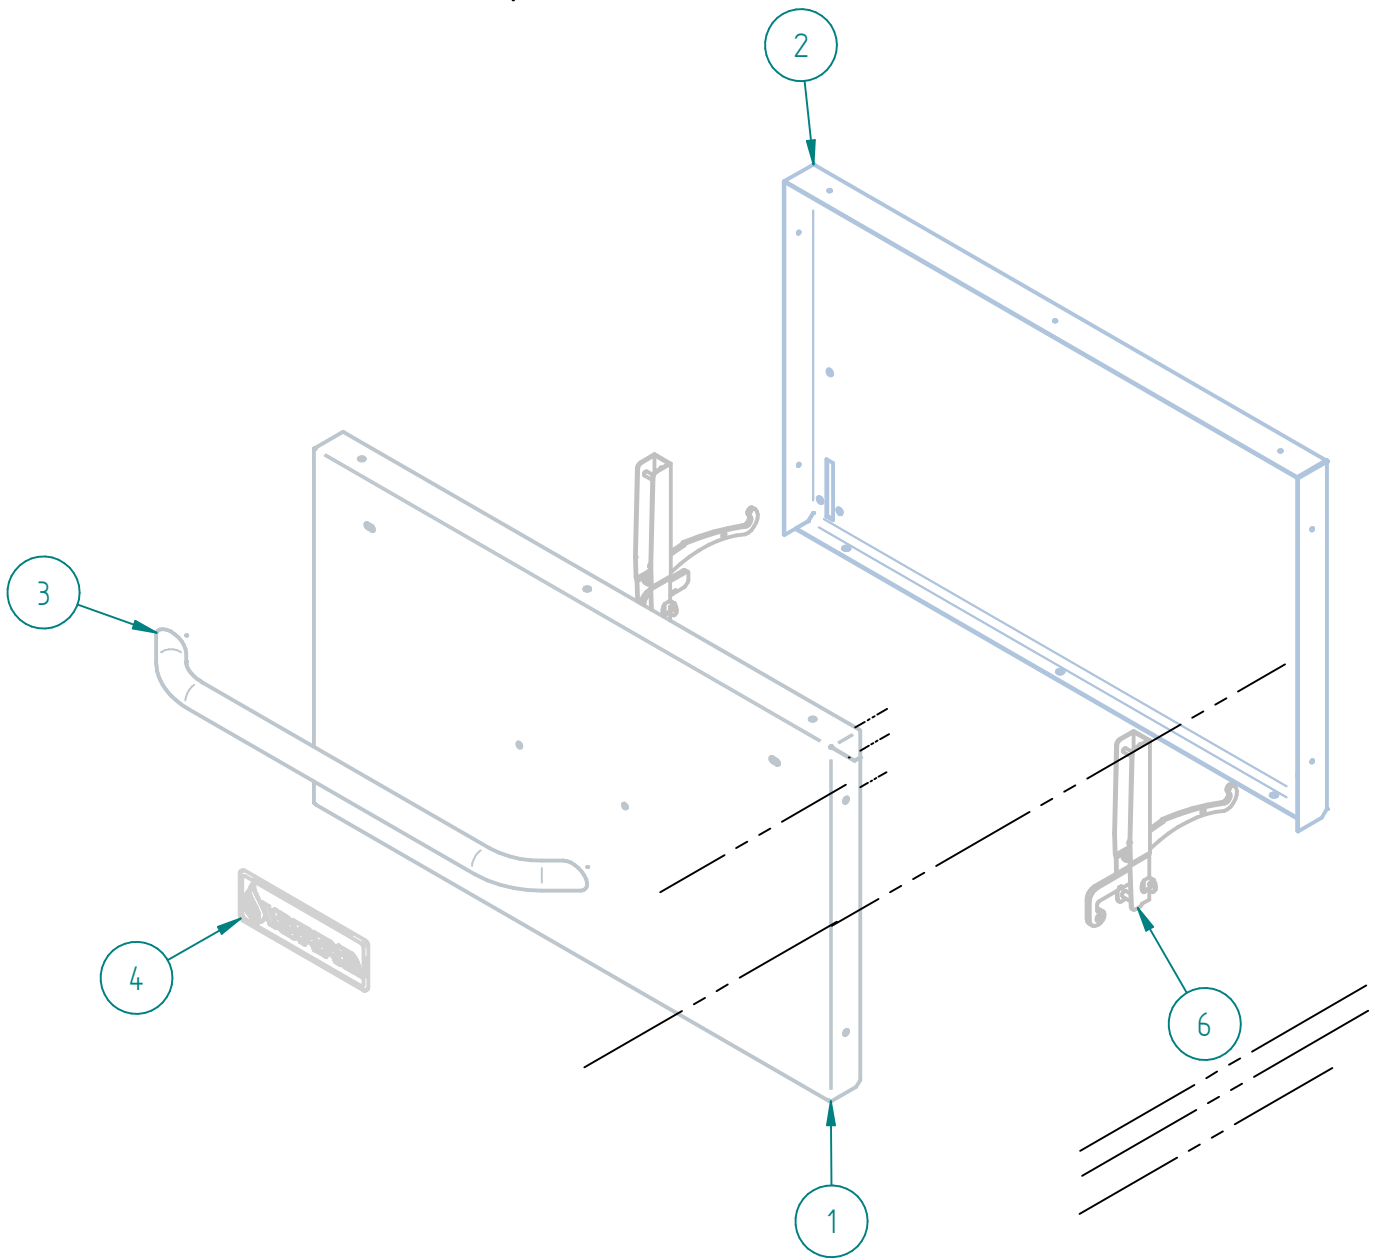

SR-6-36 NG

PARTS BREAKDOWNS

PARTS BREAKDOWNS

Item	Code	Description	Qty
1	S853256001	INNER TOP PANEL RANGE-OVEN 36"	1
2	S853236001 NG	GAS SYSTEM RANGE-OVEN 36" NG	1
3	S853255001	INNER BOTTOM PANEL OVEN 36"	1
4	S853307000	SIERRA DOOR 36"	1
5	S853254004	OUTSIDE PANEL RANGE-OVEN 36" SIERRA	1
6	S855068000	SIERRA KNOB	6
7	S853261001	BACK SPLASH 36"	1

PARTS BREAKDOWNS

Item	Code	Description	Qty
1	S852802003	LEFT SIDE OVEN	1
2	S852801003	SIDE RIGHT OVEN	1
3	S852607001	FRONT TABLE 36" SIERRA	1
4	S852964001	COMMAND PANEL 36" RANGE-OVEN SIERRA	1
5	S852803003	REAR PANEL OVEN 36"	1
6	S855404000	BLACK TOP GRATE	6
7	S852605001	LEFT FRAME COVER	1
8	S852606001	RIGHT FRAME COVER	1
9	S852804001	BOTTOM FRAME DOOR COVER 36"	1

DESPIECE

PARTS BREAKDOWNS

Item	Code	Description	Qty
1	S855682001	OVEN FRAME 36"	1
2	S855672001	RIGHT SIDE OVEN 36"	2
3	S855649001	INNER REAR OVEN 36"	1
4	S855616001	OVEN BASE 36"	1
5	S852741001	OVEN DEFLECTOR 36"	1
6	S855681001	OVEN FLOOR 36"	1
7	S852766001	OVEN FLOOR SUPPORT 36"	1
8	S852749000	BULB THERMOSTAT SUPPORT	1
9	S855622001	WIRE GRILL 36"	1
10	S855670001	MECHANISM SUPPORT RIGHT OVEN	2
11	S850535000	SUPPORT MECHANISM DOOR	2
12	S850531000	MECHANISM LEVELER OVEN	2
13	S852103000	PIEZOELECTRIC	1
14	S852617001	SUPPORT VALVUE OVEN	1
15	S855680001	OVEN CEILING 36"	1
16	S855623001	RACK GUIDE OVEN	2
17	S852961000	PATA REGULABLE 6-8 IN ϕ 2"	4
18	S852601001	BOTTOM RACK SUPPORT	4
19	S852602002	UPPER SIDE SUPPORT OVEN	2
20	S852602001	SIDE SUPPORT OVEN	2
21	S852601002	TOP RACK SUPPORT	4
22	S852516000	PILOT SUPPORT OVEN	1
23	S852710400	FLOOR SLIDER	2

Item	Code	Description	Qty
1	S852604004	SIERRA DOOR 36"	1
2	S850530003	COUNTER DOOR OVEN 36	1
3	S855654001	PULL 36"	1
4	S855067000	SIERRA PLATE	1
6	S850527000	DOOR MECHANISM	2

PARTS BREAKDOWNS

PARTS BREAKDOWNS