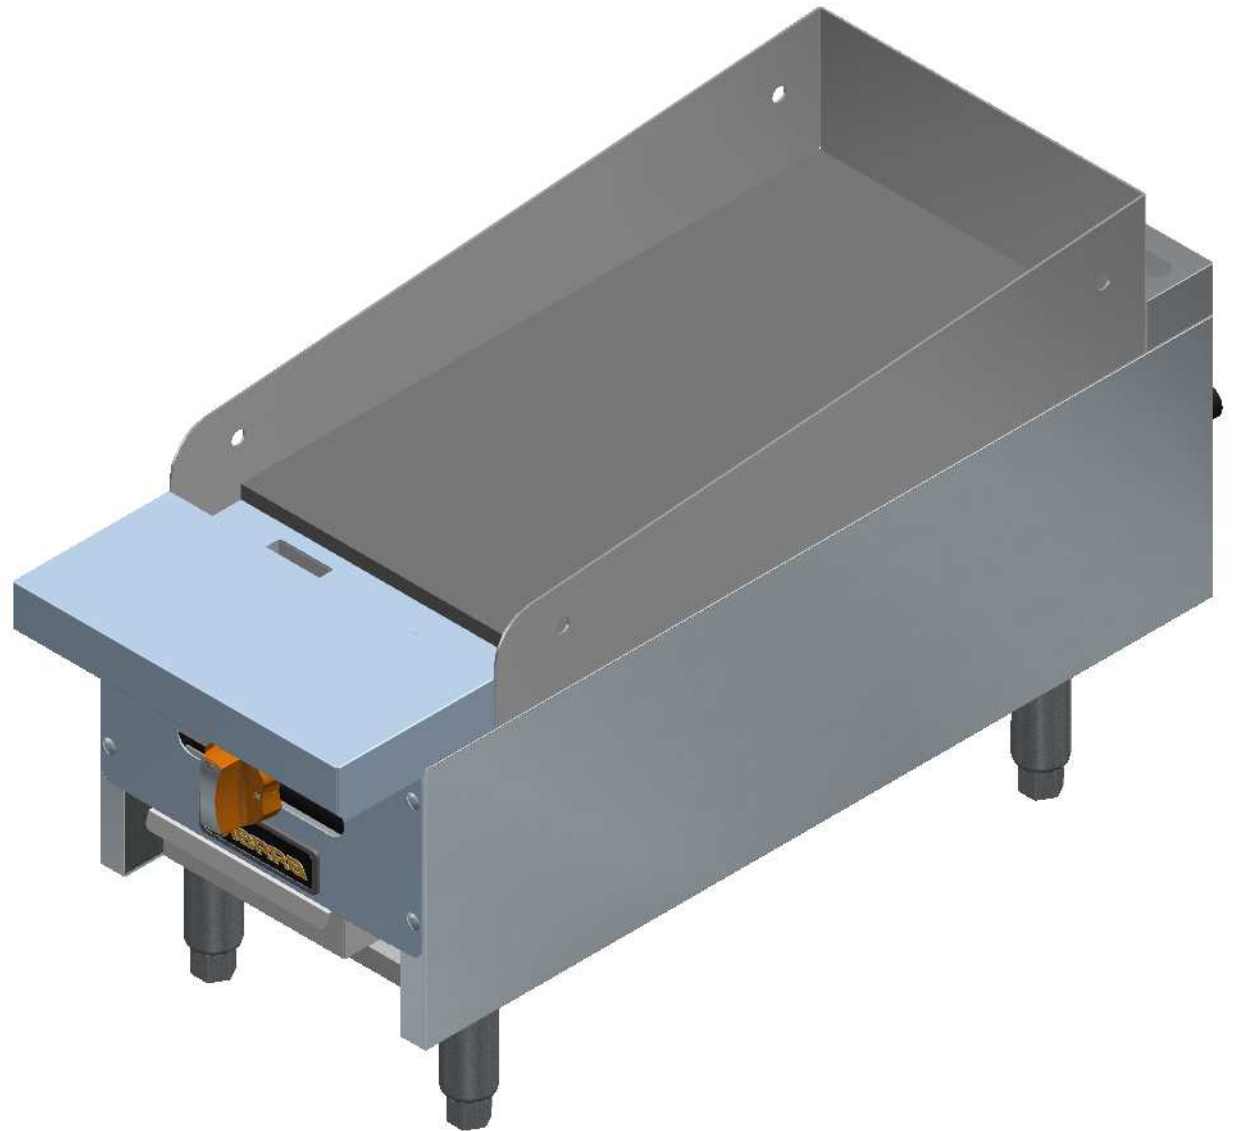

# SRMG-12 NG

PARTS BREAKDOWNS

PARTS BREAKDOWNS

Item	Code	Description	Qty
1	S863151003	OUTER PANEL COUNTER TOP 12"	1
2	S863149002	INNER PANEL COUNTER TOP 12	1
3	S863111001	GAS SYSTEM GRIDDLE 12"	1
4	S855068000	SIERRA KNOB	1
5	602509M0035	SS SCREW HEAD TRUSS M6-12	4

# S863151003 OUTER PANEL SRMG-12

PARTS BREAKDOWNS

Item	Code	Description	Qty
1	S852908004	CONTROL PANEL 12"	1
2	S862858004	CHIMNEY 12" SIERRA	1
3	S862879000	ADJUSTABLE FEET 4-6" SS $\phi$ 2"	4
4	S862859004	UPPER FRONT 12"	1
5	S855073000	SIERRA NAME PLATE	1
6	S862830002	LEFT OUTER PANEL	1
7	S862831002	RIGHT OUTER PANEL	1
8	S862610300	LEG SUPPORT 12"	2
9	S863150002	GRIDDLE TOP ASSY	1

# S863149002 INNER PANEL MG-12

PARTS BREAKDOWNS

Item	Code	Description	Qty
1	S862641002	INNER LEFT PANEL	1
2	S862642002	INNER RIGHT PANEL	1
3	S852733002	UPPER FRONT SUPPORT 12"	2
4	S862649002	FRONT MANIFOLD SUPPORT	1
5	S862648002	SIDE MANIFOLD SUPPORT	2
6	S862653002	FRONT REINFORCEMENT GRIDDLE 12"	1
7	S862643003	GREASE TRAY GRIDDLE 12"	1
8	S862690002	U BURNER SUPPORT	1
9	S862644003	TRAY SLIDE COLLECT	1
10	S862646001	PILOT SUPPORT	1

## PARTS BREAKDOWNS

Item	Code	Description	Qty
1	S855036000	MANIFOLD 12" HP	1
2	S862101000	TOP VALVE	1
3	S862414000	FEMALE ORIFICE # 44	1
4	S862103000	PILOT REGULATOR AP7-1	1
5	S855049000	PILOT PIPE GRIDDLE	1
6	S865006000	PILOT TIP A73007	1
7	S865703000	"U" SHAPED BURNER	1
8	S865003000	PLUG SCREW 1/8"NPT	1