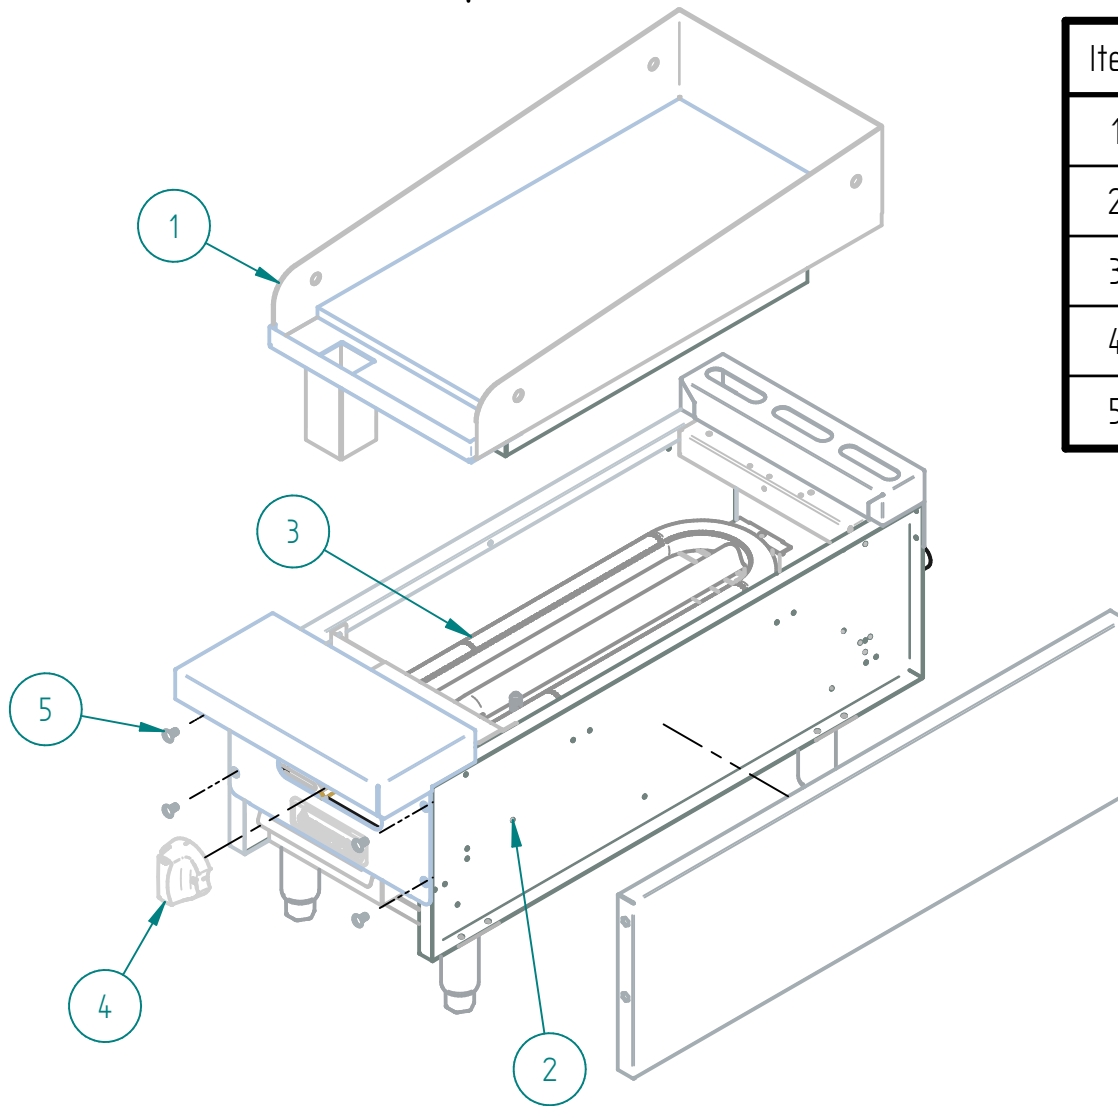

# SRMG-12 NG

PARTS BREAKDOWNS

PARTS BREAKDOWNS

Item	Code	Description	Qty
1	S863151003	OUTER PANEL COUNTER TOP 12"	1
2	S863149002	INNER PANEL COUNTER TOP 12	1
3	S863111001	GAS SYSTEM GRIDDLE 12"	1
4	S855068000	SIERRA KNOB	1
5	602509M0035	SS SCREW HEAD TRUSS M6-12	4

# S863151003 OUTER PANEL SRMG-12

PARTS BREAKDOWNS

Item	Code	Description	Qty
1	S852908004	CONTROL PANEL 12"	1
2	S862858004	CHIMNEY 12" SIERRA	1
3	S862879000	ADJUSTABLE FEET 4-6" SS $\phi$ 2"	4
4	S862859004	UPPER FRONT 12"	1
5	S855073000	SIERRA NAME PLATE	1
6	S862830002	LEFT OUTER PANEL	1
7	S862831002	RIGHT OUTER PANEL	1
8	S862610300	LEG SUPPORT 12"	2
9	S863150002	GRIDDLE TOP ASSY	1

# S863149002 INNER PANEL MG-12

PARTS BREAKDOWNS

Item	Code	Description	Qty
1	S862641002	INNER LEFT PANEL	1
2	S862642002	INNER RIGHT PANEL	1
3	S852733002	UPPER FRONT SUPPORT 12"	2
4	S862649002	FRONT MANIFOLD SUPPORT	1
5	S862648002	SIDE MANIFOLD SUPPORT	2
6	S862653002	FRONT REINFORCEMENT GRIDDLE 12"	1
7	S862643003	GREASE TRAY GRIDDLE 12"	1
8	S862690002	U BURNER SUPPORT	1
9	S862644003	TRAY SLIDE COLLECT	1
10	S862646001	PILOT SUPPORT	1

## PARTS BREAKDOWNS

Item	Code	Description	Qty
1	S855036000	MANIFOLD 12" HP	1
2	S862101000	TOP VALVE	1
3	S862414000	FEMALE ORIFICE # 44	1
4	S862103000	PILOT REGULATOR AP7-1	1
5	S855049000	PILOT PIPE GRIDDLE	1
6	S865006000	PILOT TIP A73007	1
7	S865703000	"U" SHAPED BURNER	1
8	S865003000	PLUG SCREW 1/8"NPT	1