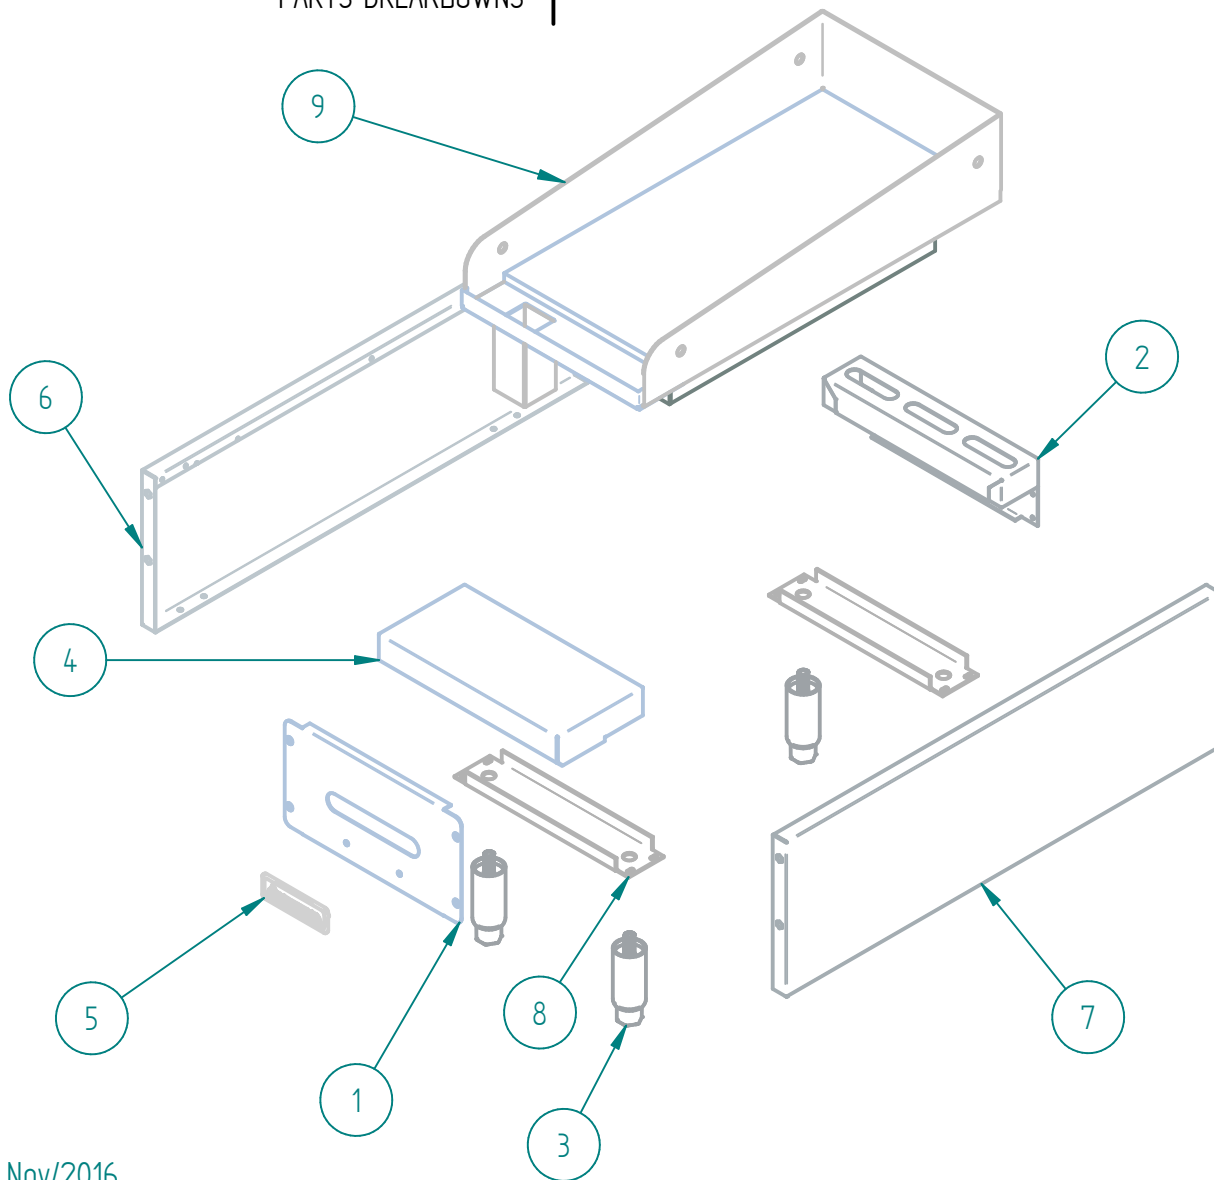

# SRMG-12 NG

PARTS BREAKDOWNS

PARTS BREAKDOWNS

Item	Code	Description	Qty
1	S863151003	OUTER PANEL COUNTER TOP 12"	1
2	S863149002	INNER PANEL COUNTER TOP 12	1
3	S863111001	GAS SYSTEM GRIDDLE 12"	1
4	S855068000	SIERRA KNOB	1
5	602509M0035	SS SCREW HEAD TRUSS M6-12	4

# S863151003 OUTER PANEL SRMG-12

PARTS BREAKDOWNS

Item	Code	Description	Qty
1	S852908004	CONTROL PANEL 12"	1
2	S862858004	CHIMNEY 12" SIERRA	1
3	S862879000	ADJUSTABLE FEET 4-6" SS $\phi$ 2"	4
4	S862859004	UPPER FRONT 12"	1
5	S855073000	SIERRA NAME PLATE	1
6	S862830002	LEFT OUTER PANEL	1
7	S862831002	RIGHT OUTER PANEL	1
8	S862610300	LEG SUPPORT 12"	2
9	S863150002	GRIDDLE TOP ASSY	1

# S863149002 INNER PANEL MG-12

PARTS BREAKDOWNS

Item	Code	Description	Qty
1	S862641002	INNER LEFT PANEL	1
2	S862642002	INNER RIGHT PANEL	1
3	S852733002	UPPER FRONT SUPPORT 12"	2
4	S862649002	FRONT MANIFOLD SUPPORT	1
5	S862648002	SIDE MANIFOLD SUPPORT	2
6	S862653002	FRONT REINFORCEMENT GRIDDLE 12"	1
7	S862643003	GREASE TRAY GRIDDLE 12"	1
8	S862690002	U BURNER SUPPORT	1
9	S862644003	TRAY SLIDE COLLECT	1
10	S862646001	PILOT SUPPORT	1

## PARTS BREAKDOWNS

Item	Code	Description	Qty
1	S855036000	MANIFOLD 12" HP	1
2	S862101000	TOP VALVE	1
3	S862414000	FEMALE ORIFICE # 44	1
4	S862103000	PILOT REGULATOR AP7-1	1
5	S855049000	PILOT PIPE GRIDDLE	1
6	S865006000	PILOT TIP A73007	1
7	S865703000	"U" SHAPED BURNER	1
8	S865003000	PLUG SCREW 1/8"NPT	1