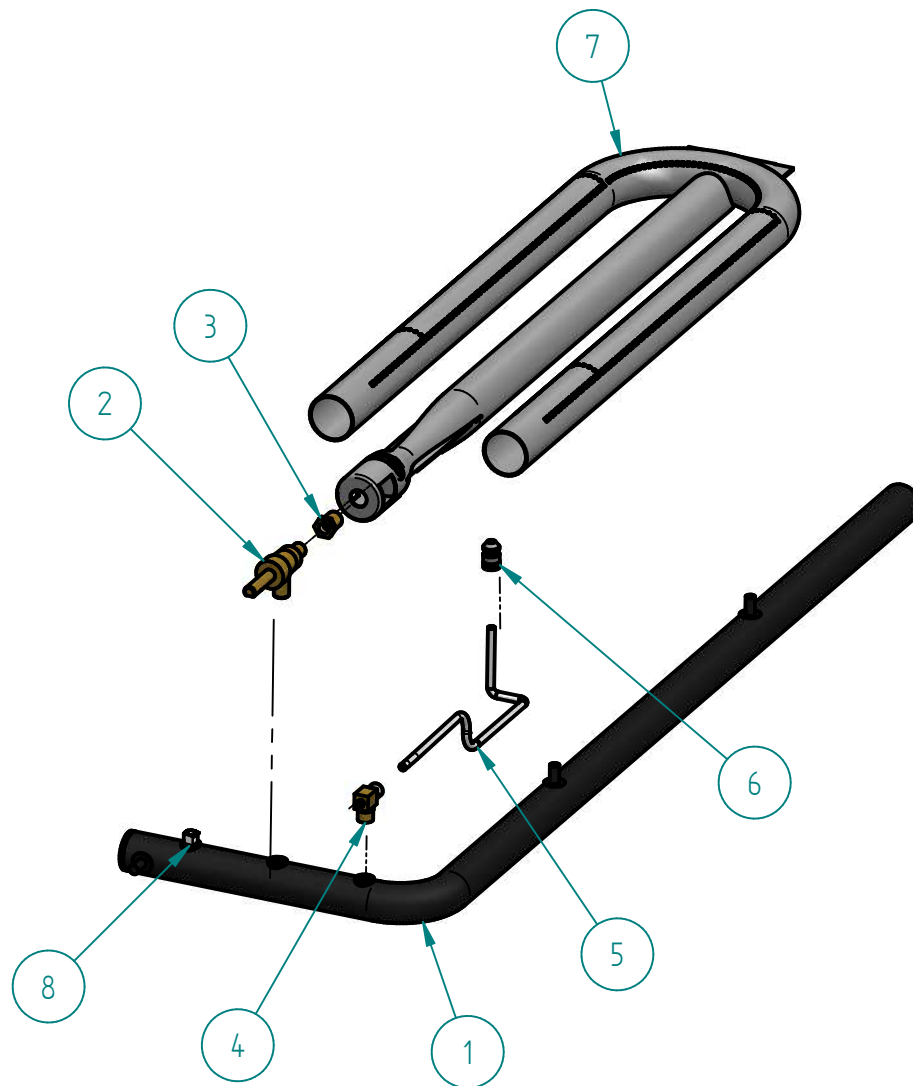

# S863149002 INNER PANEL MG-12

PARTS BREAKDOWNS

Item	Code	Description	Qty
1	S862641002	INNER LEFT PANEL	1
2	S862642002	INNER RIGHT PANEL	1
3	S852733002	UPPER FRONT SUPPORT 12"	2
4	S862649002	FRONT MANIFOLD SUPPORT	1
5	S862648002	SIDE MANIFOLD SUPPORT	2
6	S862653002	FRONT REINFORCEMENT GRIDDLE 12"	1
7	S862643003	GREASE TRAY GRIDDLE 12"	1
8	S862690002	U BURNER SUPPORT	1
9	S862644003	TRAY SLIDE COLLECT	1
10	S862646001	PILOT SUPPORT	1

## PARTS BREAKDOWNS

Item	Code	Description	Qty
1	S855036000	MANIFOLD 12" HP	1
2	S862101000	TOP VALVE	1
3	S862414000	FEMALE ORIFICE # 44	1
4	S862103000	PILOT REGULATOR AP7-1	1
5	S855049000	PILOT PIPE GRIDDLE	1
6	S865006000	PILOT TIP A73007	1
7	S865703000	"U" SHAPED BURNER	1
8	S865003000	PLUG SCREW 1/8"NPT	1