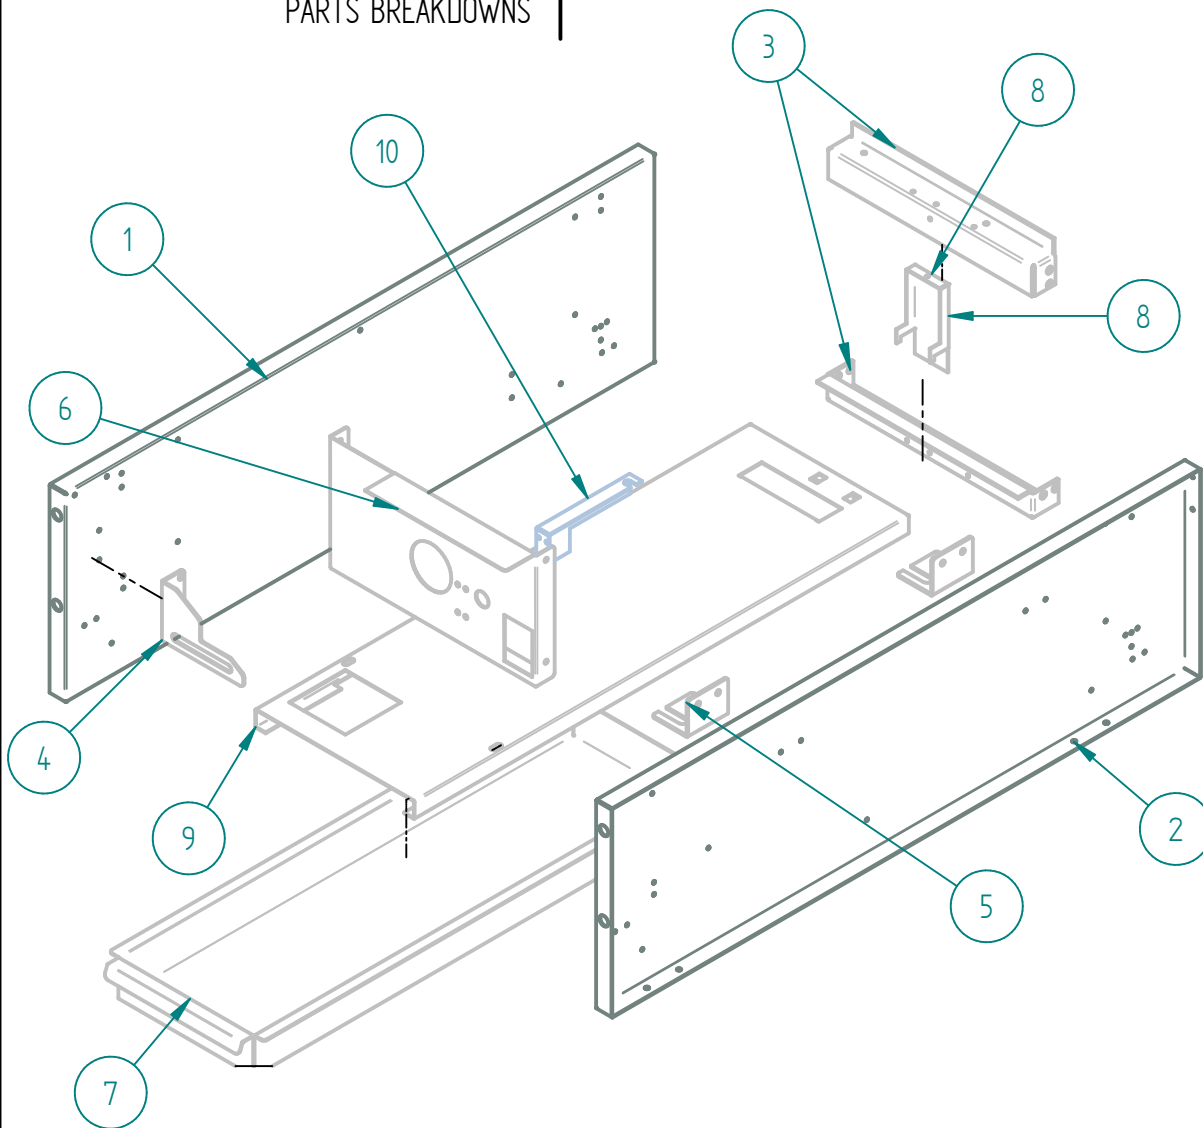

# SRMG-12 NG

PARTS BREAKDOWNS

PARTS BREAKDOWNS

Item	Code	Description	Qty
1	S863151003	OUTER PANEL COUNTER TOP 12"	1
2	S863149002	INNER PANEL COUNTER TOP 12	1
3	S863111001	GAS SYSTEM GRIDDLE 12"	1
4	S855068000	SIERRA KNOB	1
5	602509M0035	SS SCREW HEAD TRUSS M6-12	4

# S863151003 OUTER PANEL SRMG-12

PARTS BREAKDOWNS

Item	Code	Description	Qty
1	S852908004	CONTROL PANEL 12"	1
2	S862858004	CHIMNEY 12" SIERRA	1
3	S862879000	ADJUSTABLE FEET 4-6" SS $\phi$ 2"	4
4	S862859004	UPPER FRONT 12"	1
5	S855073000	SIERRA NAME PLATE	1
6	S862830002	LEFT OUTER PANEL	1
7	S862831002	RIGHT OUTER PANEL	1
8	S862610300	LEG SUPPORT 12"	2
9	S863150002	GRIDDLE TOP ASSY	1

# S863149002 INNER PANEL MG-12

PARTS BREAKDOWNS

Item	Code	Description	Qty
1	S862641002	INNER LEFT PANEL	1
2	S862642002	INNER RIGHT PANEL	1
3	S852733002	UPPER FRONT SUPPORT 12"	2
4	S862649002	FRONT MANIFOLD SUPPORT	1
5	S862648002	SIDE MANIFOLD SUPPORT	2
6	S862653002	FRONT REINFORCEMENT GRIDDLE 12"	1
7	S862643003	GREASE TRAY GRIDDLE 12"	1
8	S862690002	U BURNER SUPPORT	1
9	S862644003	TRAY SLIDE COLLECT	1
10	S862646001	PILOT SUPPORT	1

## PARTS BREAKDOWNS

Item	Code	Description	Qty
1	S855036000	MANIFOLD 12" HP	1
2	S862101000	TOP VALVE	1
3	S862414000	FEMALE ORIFICE # 44	1
4	S862103000	PILOT REGULATOR AP7-1	1
5	S855049000	PILOT PIPE GRIDDLE	1
6	S865006000	PILOT TIP A73007	1
7	S865703000	"U" SHAPED BURNER	1
8	S865003000	PLUG SCREW 1/8"NPT	1