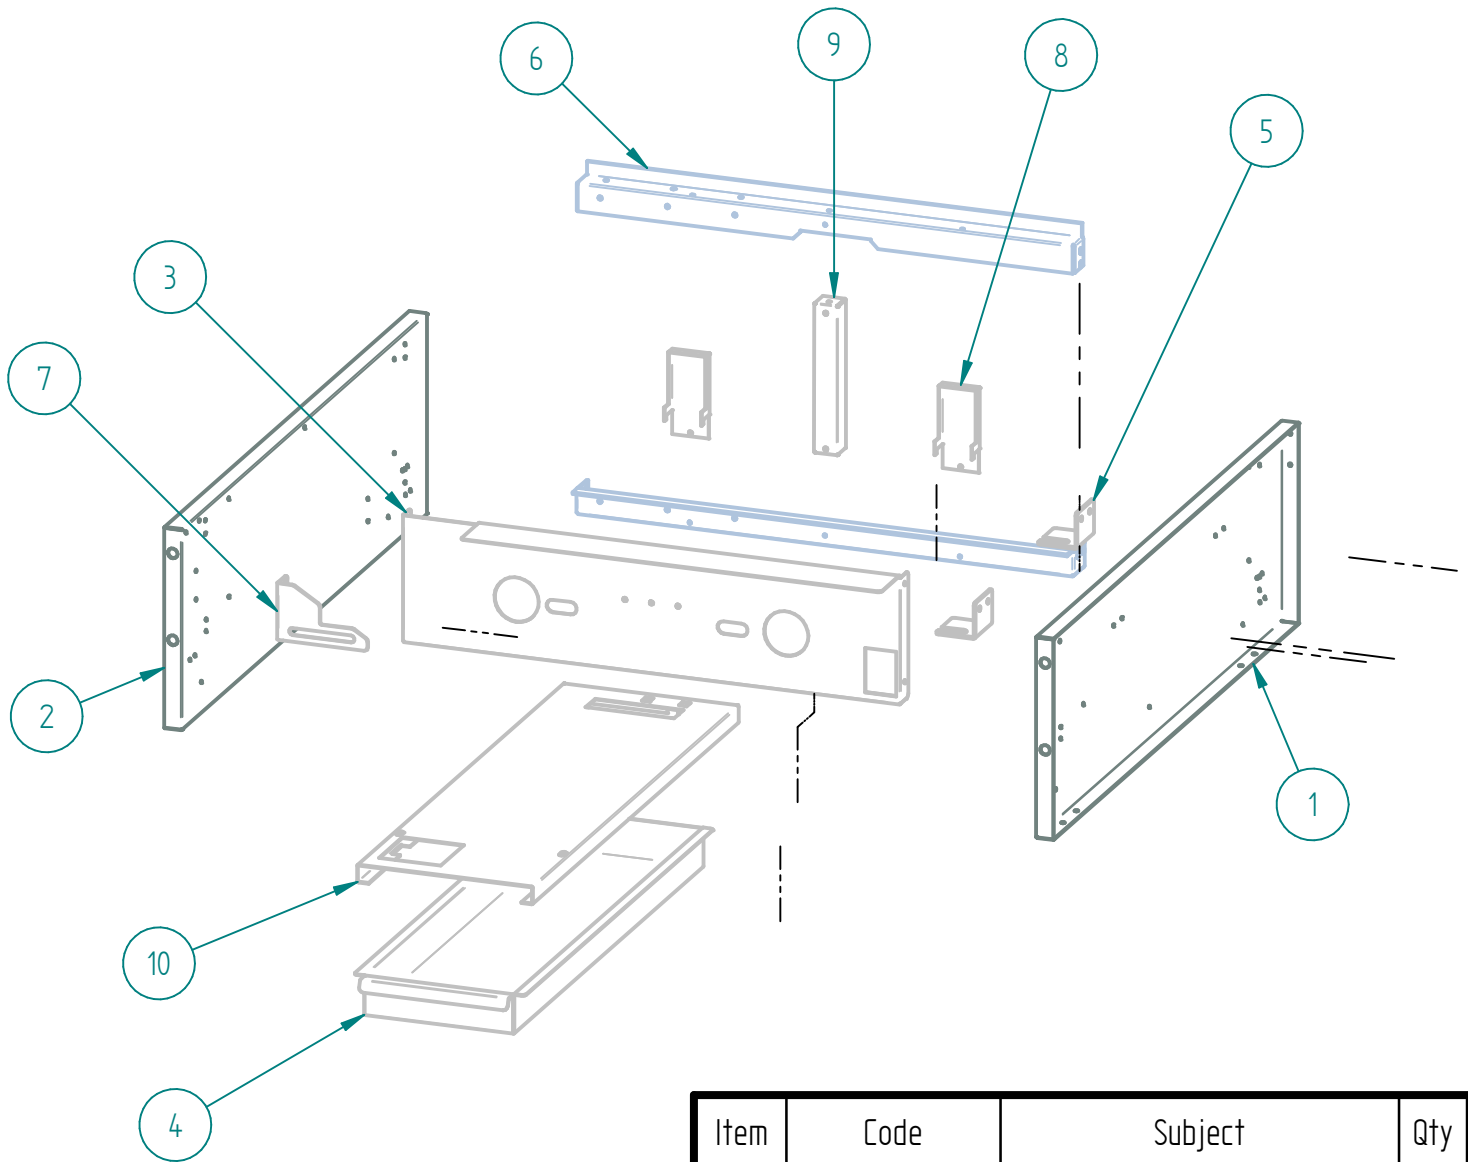

SRMG-24-NG

PARTS BREAKDOWNS

Item	Code	Subject	Qty
1	S863142002	INNER PANEL MG-24	1
2	S863162004	OUTER PANEL SRMG-24	1
3	S863116001	GAS SYSTEM GRILL 24 NG	1
4	S855068000	SIERRA KNOB	2
5	602509M0035	SS SCREW HEAD TRUSS M6-12	4

PARTS BREAKDOWNS

Item	Code	Subject	Qty
1	S862831002	RIGHT OUTER PANEL	1
2	S862830002	LEFT OUTER PANEL	1
3	S862874002	CHIMNEY 24" SIERRA	1
4	S862834004	FRONT TABLE 24" SIERRA	1
5	S852810104	CONTROL PANEL 24"	1
6	S863325000	COMPLETE GRIDDLE 24 1/2"	1
7	S855073000	SIERRA NAME PLATE	1
8	S862697002	LEG SUPPORT 24"	2
9	S862879000	ADJUSTABLE FEET 4-6" SS ϕ 2"	4

Item	Code	Subject	Qty
1	S862642002	INNER RIGHT PANEL	1
2	S862641002	INNER LEFT PANEL	1
3	S862651002	FRONTAL SUPPORT GRILL 24"	1
4	S862643003	GREASE TRAY GRIDDLE 12"	1
5	S862648002	SIDE MANIFOLD SUPPORT	2
6	S852732003	FRONT SUPPORT 24"	2
7	S862649002	FRONT MANIFOLD SUPPORT	1
8	S862690002	U BURNER SUPPORT	2
9	S862691003	SQUAD SUPPORT	1
10	S862644003	TRAY SLIDE COLLECT	1

Item	Code	Subject	Qty
1	S865011000	MANIFOLD 24"	1
2	S862101000	TOP VALVE	2
3	S862103000	PILOT REGULATOR AP7-1	2
4	S865006000	TIP PILOT A73007	2
5	S862413000	FEMALE ORIFICE # 40	2
6	S855061000	PILOT PIPE GRIDDLE	2
7	S865703000	"U" SHAPED BURNER	2
8	S852131000	REGULATOR MAXITROL RV48CL	1