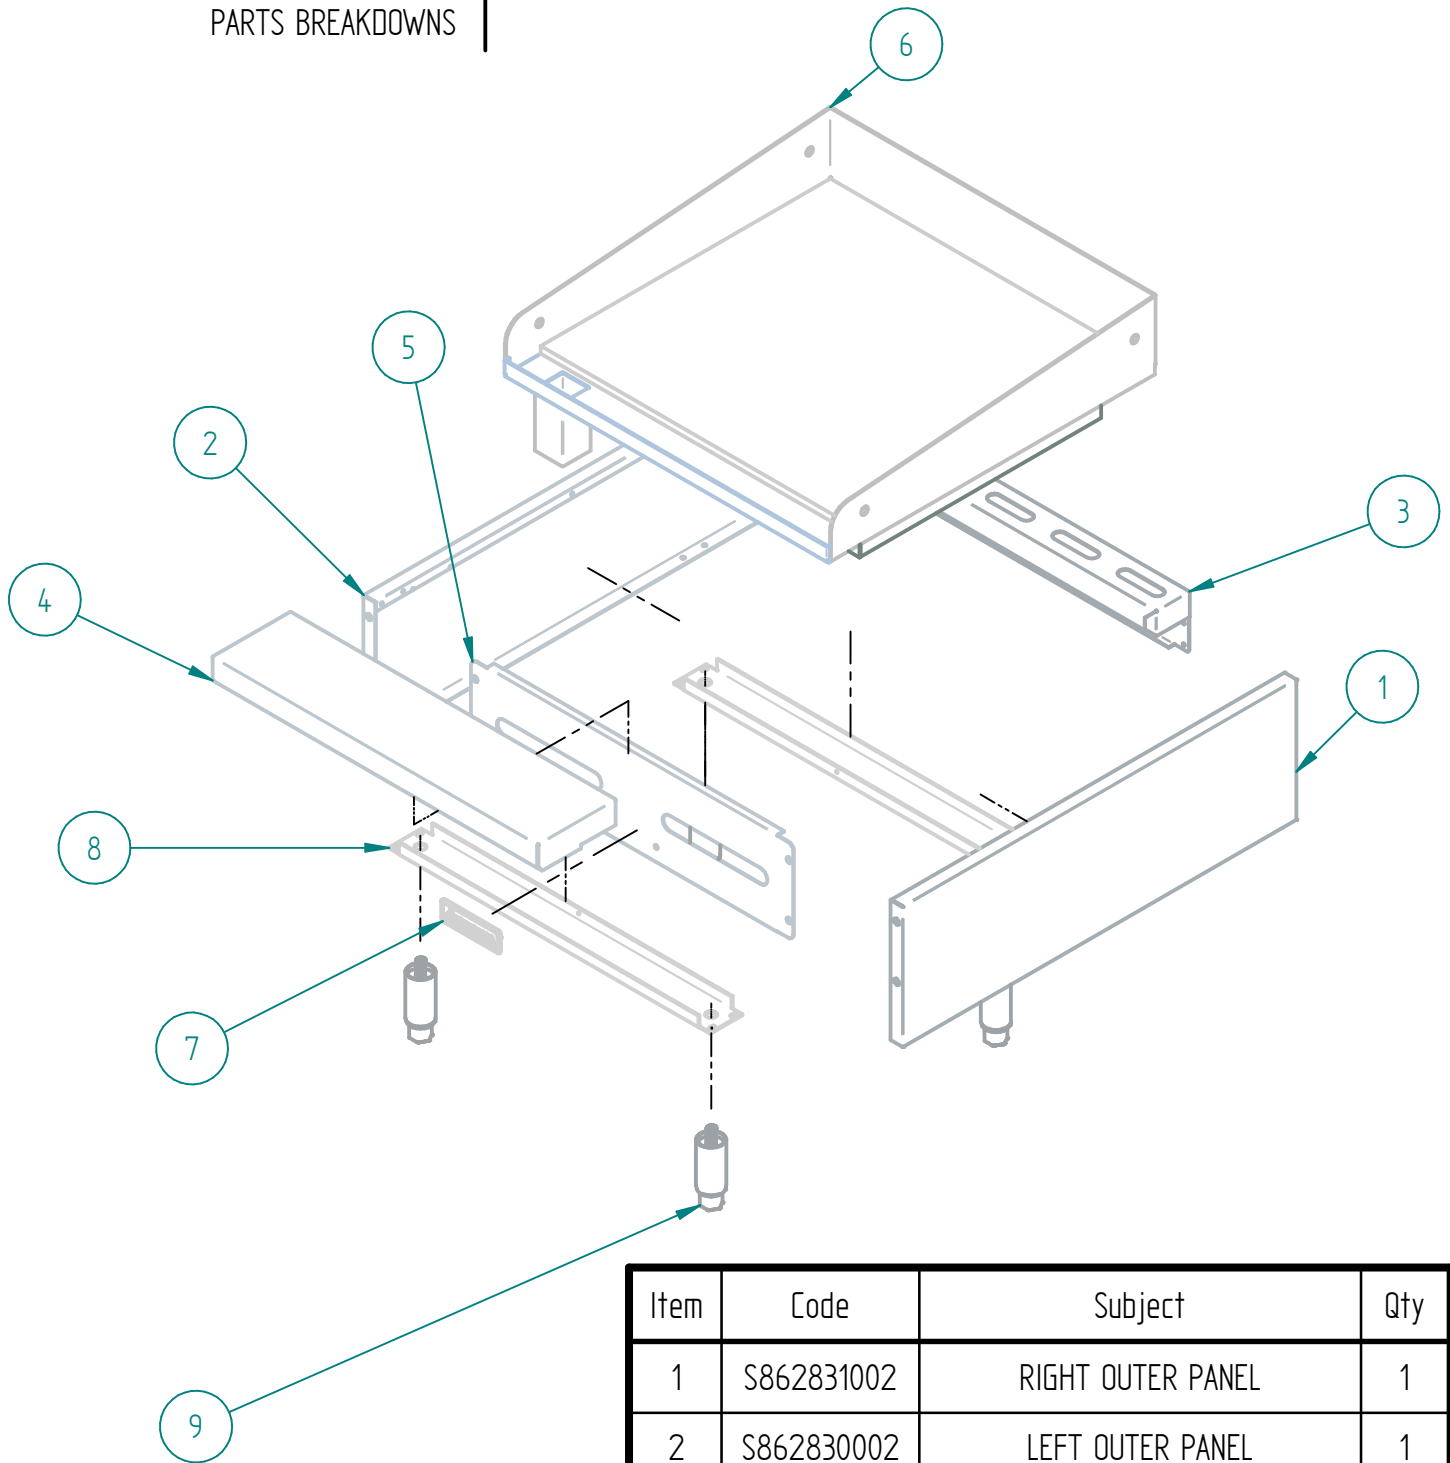

SRMG-24-NG

PARTS BREAKDOWNS

Item	Code	Subject	Qty
1	S863142002	INNER PANEL MG-24	1
2	S863162004	OUTER PANEL SRMG-24	1
3	S863116001	GAS SYSTEM GRILL 24 NG	1
4	S855068000	SIERRA KNOB	2
5	602509M0035	SS SCREW HEAD TRUSS M6-12	4

PARTS BREAKDOWNS

Item	Code	Subject	Qty
1	S862831002	RIGHT OUTER PANEL	1
2	S862830002	LEFT OUTER PANEL	1
3	S862874002	CHIMNEY 24" SIERRA	1
4	S862834004	FRONT TABLE 24" SIERRA	1
5	S852810104	CONTROL PANEL 24"	1
6	S863325000	COMPLETE GRIDDLE 24 1/2"	1
7	S855073000	SIERRA NAME PLATE	1
8	S862697002	LEG SUPPORT 24"	2
9	S862879000	ADJUSTABLE FEET 4-6" SS ϕ 2"	4

Item	Code	Subject	Qty
1	S862642002	INNER RIGHT PANEL	1
2	S862641002	INNER LEFT PANEL	1
3	S862651002	FRONTAL SUPPORT GRILL 24"	1
4	S862643003	GREASE TRAY GRIDDLE 12"	1
5	S862648002	SIDE MANIFOLD SUPPORT	2
6	S852732003	FRONT SUPPORT 24"	2
7	S862649002	FRONT MANIFOLD SUPPORT	1
8	S862690002	U BURNER SUPPORT	2
9	S862691003	SQUAD SUPPORT	1
10	S862644003	TRAY SLIDE COLLECT	1

Item	Code	Subject	Qty
1	S865011000	MANIFOLD 24"	1
2	S862101000	TOP VALVE	2
3	S862103000	PILOT REGULATOR AP7-1	2
4	S865006000	TIP PILOT A73007	2
5	S862413000	FEMALE ORIFICE # 40	2
6	S855061000	PILOT PIPE GRIDDLE	2
7	S865703000	"U" SHAPED BURNER	2
8	S852131000	REGULATOR MAXITROL RV48CL	1