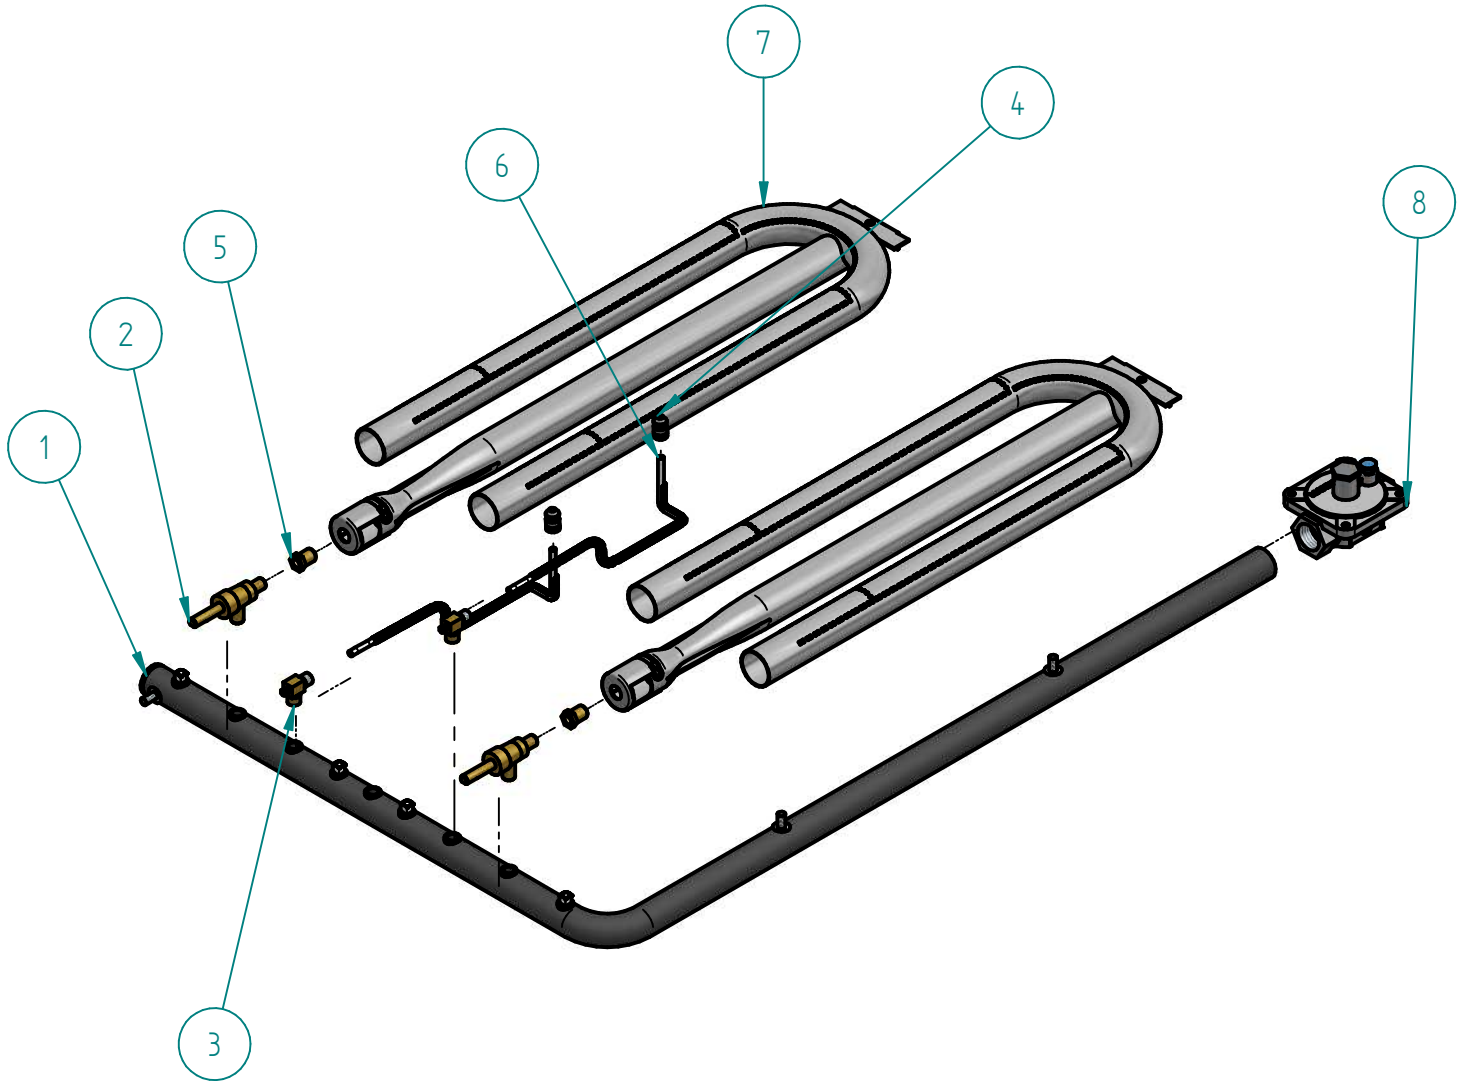

SRMG-24-NG

PARTS BREAKDOWNS

Item	Code	Subject	Qty
1	S863142002	INNER PANEL MG-24	1
2	S863162004	OUTER PANEL SRMG-24	1
3	S863116001	GAS SYSTEM GRILL 24 NG	1
4	S855068000	SIERRA KNOB	2
5	602509M0035	SS SCREW HEAD TRUSS M6-12	4

PARTS BREAKDOWNS

Item	Code	Subject	Qty
1	S862831002	RIGHT OUTER PANEL	1
2	S862830002	LEFT OUTER PANEL	1
3	S862874002	CHIMNEY 24" SIERRA	1
4	S862834004	FRONT TABLE 24" SIERRA	1
5	S852810104	CONTROL PANEL 24"	1
6	S863325000	COMPLETE GRIDDLE 24 1/2"	1
7	S855073000	SIERRA NAME PLATE	1
8	S862697002	LEG SUPPORT 24"	2
9	S862879000	ADJUSTABLE FEET 4-6" SS ϕ 2"	4

Item	Code	Subject	Qty
1	S862642002	INNER RIGHT PANEL	1
2	S862641002	INNER LEFT PANEL	1
3	S862651002	FRONTAL SUPPORT GRILL 24"	1
4	S862643003	GREASE TRAY GRIDDLE 12"	1
5	S862648002	SIDE MANIFOLD SUPPORT	2
6	S852732003	FRONT SUPPORT 24"	2
7	S862649002	FRONT MANIFOLD SUPPORT	1
8	S862690002	U BURNER SUPPORT	2
9	S862691003	SQUAD SUPPORT	1
10	S862644003	TRAY SLIDE COLLECT	1

Item	Code	Subject	Qty
1	S865011000	MANIFOLD 24"	1
2	S862101000	TOP VALVE	2
3	S862103000	PILOT REGULATOR AP7-1	2
4	S865006000	TIP PILOT A73007	2
5	S862413000	FEMALE ORIFICE # 40	2
6	S855061000	PILOT PIPE GRIDDLE	2
7	S865703000	"U" SHAPED BURNER	2
8	S852131000	REGULATOR MAXITROL RV48CL	1