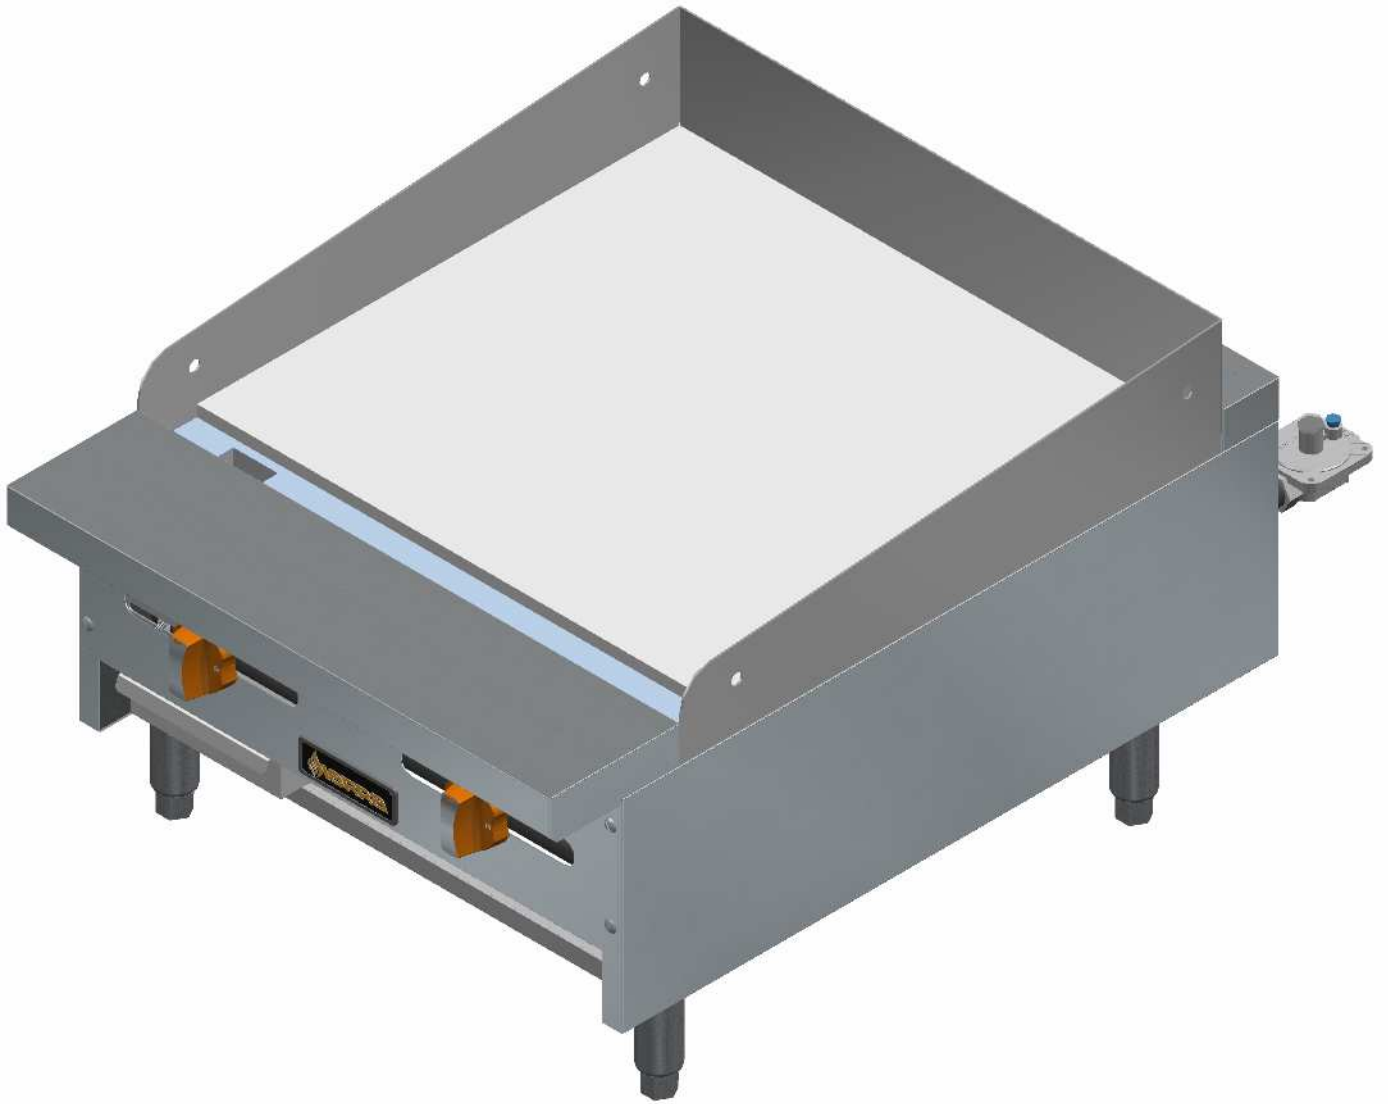

SRMG-24-NG

PARTS BREAKDOWNS

Item	Code	Subject	Qty
1	S863142002	INNER PANEL MG-24	1
2	S863162004	OUTER PANEL SRMG-24	1
3	S863116001	GAS SYSTEM GRILL 24 NG	1
4	S855068000	SIERRA KNOB	2
5	602509M0035	SS SCREW HEAD TRUSS M6-12	4

PARTS BREAKDOWNS

Item	Code	Subject	Qty
1	S862831002	RIGHT OUTER PANEL	1
2	S862830002	LEFT OUTER PANEL	1
3	S862874002	CHIMNEY 24" SIERRA	1
4	S862834004	FRONT TABLE 24" SIERRA	1
5	S852810104	CONTROL PANEL 24"	1
6	S863325000	COMPLETE GRIDDLE 24 1/2"	1
7	S855073000	SIERRA NAME PLATE	1
8	S862697002	LEG SUPPORT 24"	2
9	S862879000	ADJUSTABLE FEET 4-6" SS ϕ 2"	4

Item	Code	Subject	Qty
1	S862642002	INNER RIGHT PANEL	1
2	S862641002	INNER LEFT PANEL	1
3	S862651002	FRONTAL SUPPORT GRILL 24"	1
4	S862643003	GREASE TRAY GRIDDLE 12"	1
5	S862648002	SIDE MANIFOLD SUPPORT	2
6	S852732003	FRONT SUPPORT 24"	2
7	S862649002	FRONT MANIFOLD SUPPORT	1
8	S862690002	U BURNER SUPPORT	2
9	S862691003	SQUAD SUPPORT	1
10	S862644003	TRAY SLIDE COLLECT	1

Item	Code	Subject	Qty
1	S865011000	MANIFOLD 24"	1
2	S862101000	TOP VALVE	2
3	S862103000	PILOT REGULATOR AP7-1	2
4	S865006000	TIP PILOT A73007	2
5	S862413000	FEMALE ORIFICE # 40	2
6	S855061000	PILOT PIPE GRIDDLE	2
7	S865703000	"U" SHAPED BURNER	2
8	S852131000	REGULATOR MAXITROL RV48CL	1