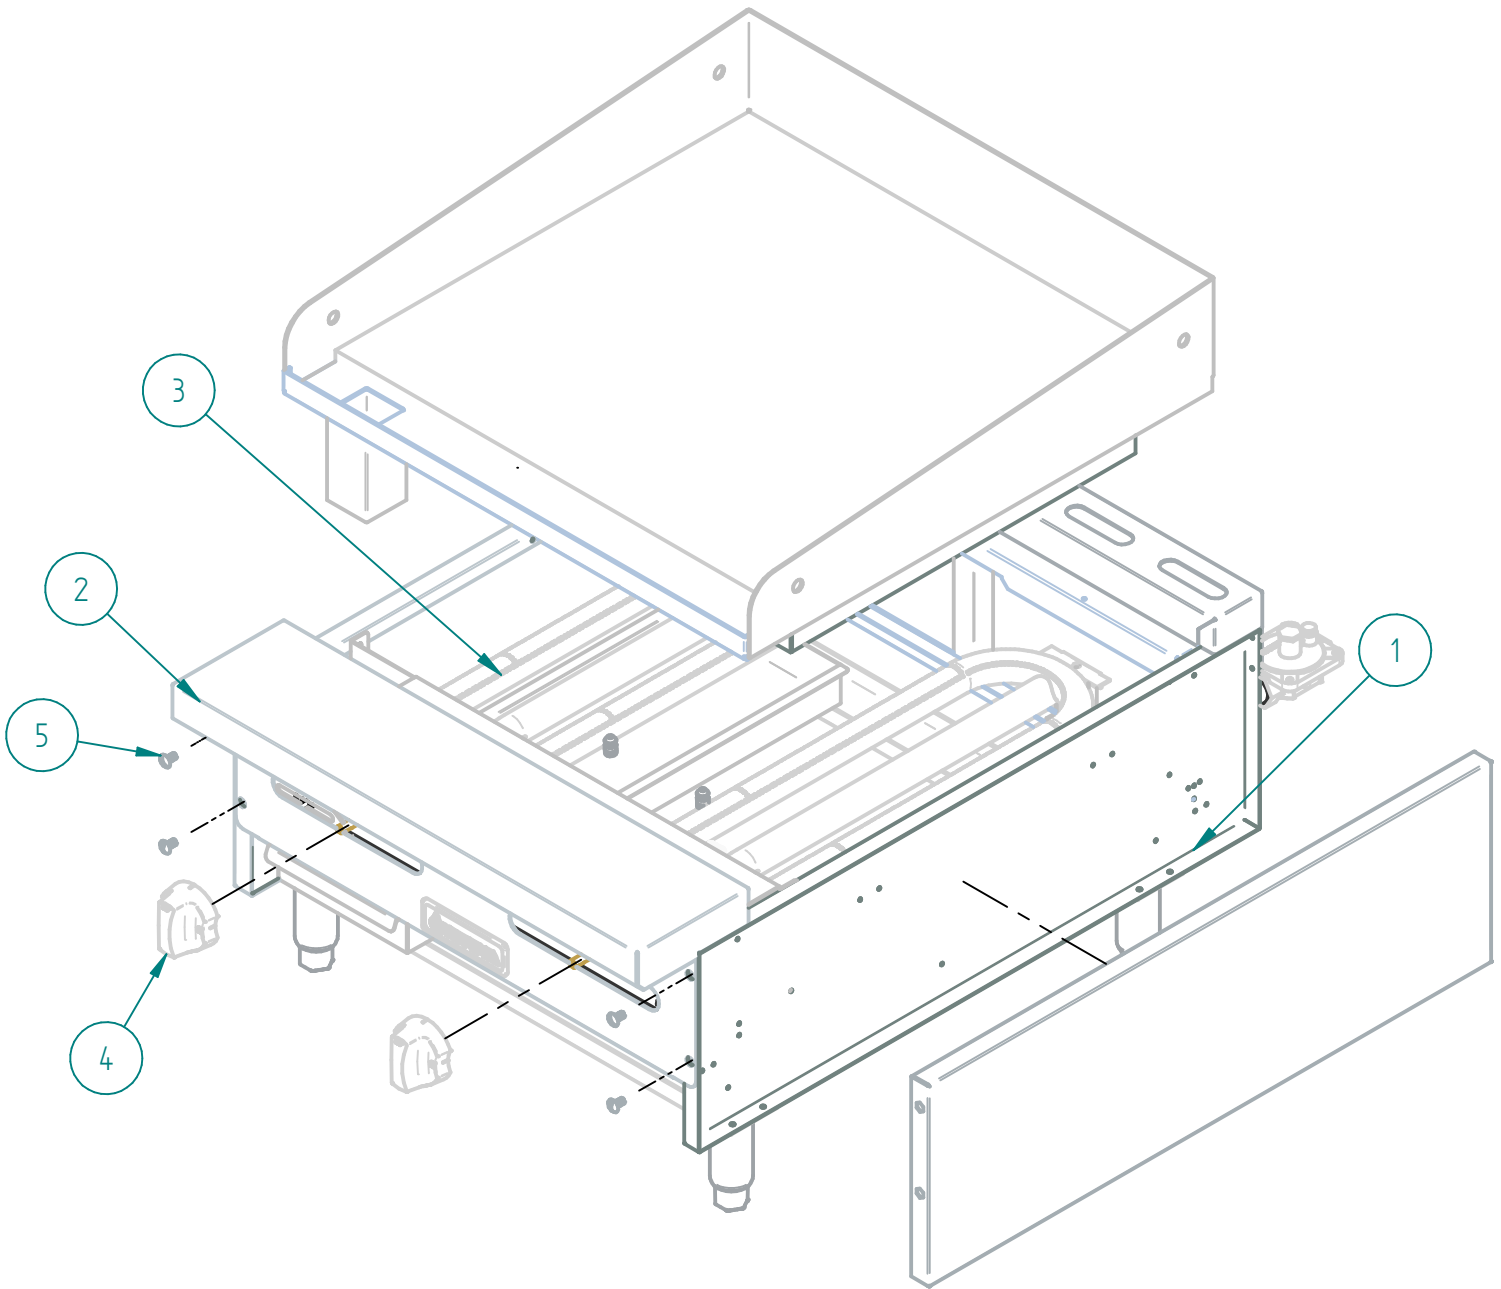

SRMG-24-NG

PARTS BREAKDOWNS

Item	Code	Subject	Qty
1	S863142002	INNER PANEL MG-24	1
2	S863162004	OUTER PANEL SRMG-24	1
3	S863116001	GAS SYSTEM GRILL 24 NG	1
4	S855068000	SIERRA KNOB	2
5	602509M0035	SS SCREW HEAD TRUSS M6-12	4

PARTS BREAKDOWNS

Item	Code	Subject	Qty
1	S862831002	RIGHT OUTER PANEL	1
2	S862830002	LEFT OUTER PANEL	1
3	S862874002	CHIMNEY 24" SIERRA	1
4	S862834004	FRONT TABLE 24" SIERRA	1
5	S852810104	CONTROL PANEL 24"	1
6	S863325000	COMPLETE GRIDDLE 24 1/2"	1
7	S855073000	SIERRA NAME PLATE	1
8	S862697002	LEG SUPPORT 24"	2
9	S862879000	ADJUSTABLE FEET 4-6" SS ϕ 2"	4

Item	Code	Subject	Qty
1	S862642002	INNER RIGHT PANEL	1
2	S862641002	INNER LEFT PANEL	1
3	S862651002	FRONTAL SUPPORT GRILL 24"	1
4	S862643003	GREASE TRAY GRIDDLE 12"	1
5	S862648002	SIDE MANIFOLD SUPPORT	2
6	S852732003	FRONT SUPPORT 24"	2
7	S862649002	FRONT MANIFOLD SUPPORT	1
8	S862690002	U BURNER SUPPORT	2
9	S862691003	SQUAD SUPPORT	1
10	S862644003	TRAY SLIDE COLLECT	1

Item	Code	Subject	Qty
1	S865011000	MANIFOLD 24"	1
2	S862101000	TOP VALVE	2
3	S862103000	PILOT REGULATOR AP7-1	2
4	S865006000	TIP PILOT A73007	2
5	S862413000	FEMALE ORIFICE # 40	2
6	S855061000	PILOT PIPE GRIDDLE	2
7	S865703000	"U" SHAPED BURNER	2
8	S852131000	REGULATOR MAXITROL RV48CL	1