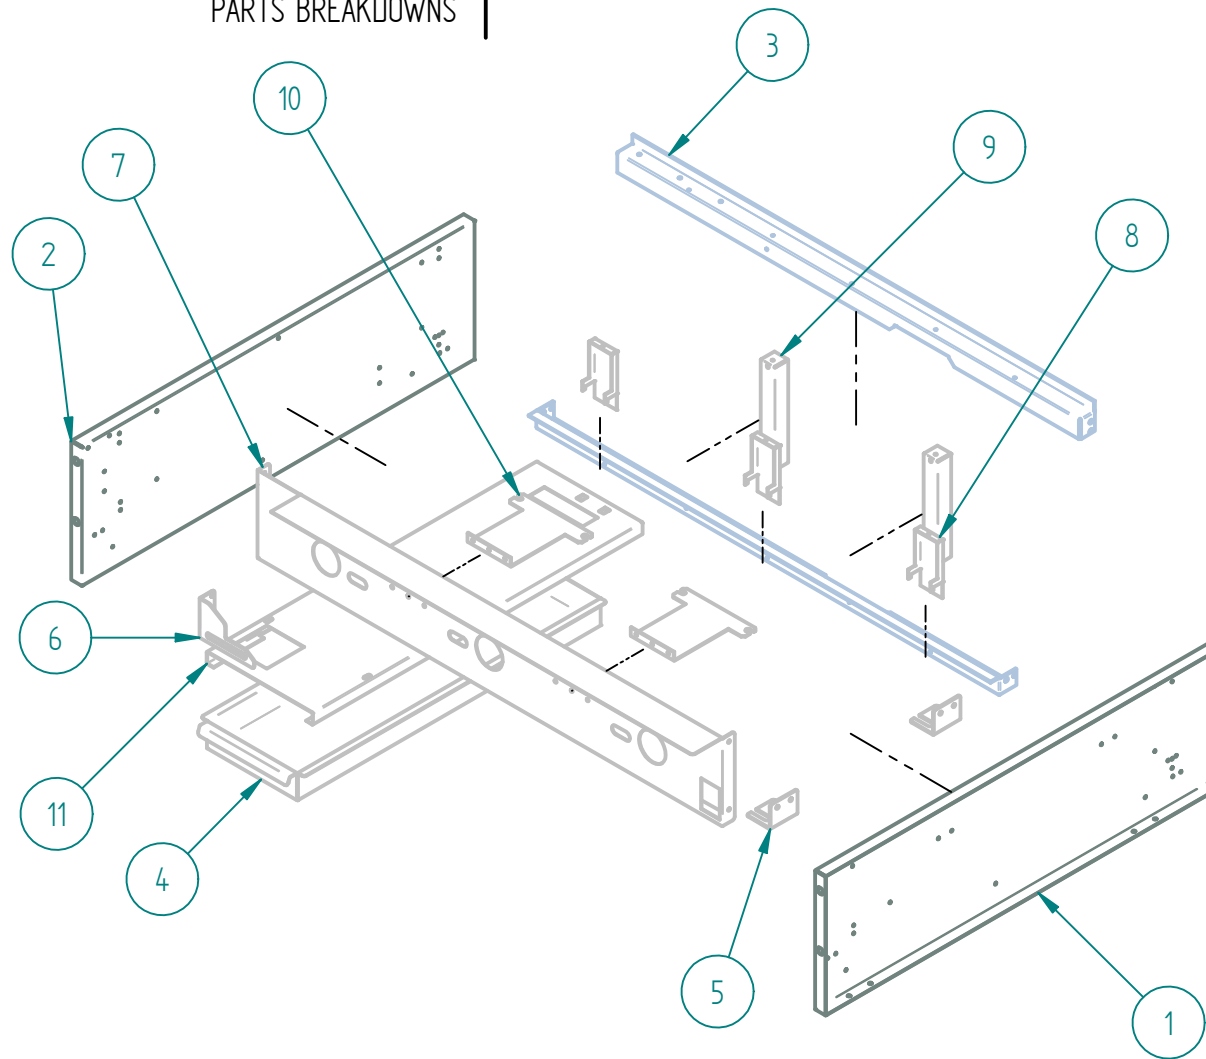

SRMG-36 NG

PARTS BREAKDOWNS

PARTS BREAKDOWNS

Item	Description	Qty
1	INNER PANEL GRIDDLE-36"	1
2	OUTER PANEL GRIDDLE 36"- 1/2"	1
3	GAS SYSTEM GRIDDLE 36" NG	1
4	SIERRA KNOB	3
5	SS SCREW HEAD TRUSS M6-12	4

PARTS BREAKDOWNS

S863161004 OUTER PANEL GRIDDLE 36" - 1/2"

Item	Subject	Qty
1	CHIMNEY 36" SIERRA	1
2	ADJUSTABLE FEET 4-6" SS ϕ 2"	4
3	FRONT TABLE 36" SIERRA	1
4	CONTROL PANEL - 36"	1
5	GRIDDLE 36" 1/2"	1
6	SIERRA NAME PLATE	1
7	LEFT OUTER PANEL	1
8	RIGHT OUTER PANEL	1
9	LEG SUPPORT 36"	2

PARTS BREAKDOWNS

S863148002 INNER PANEL GRIDDLE-36"

Item	Description	Qty
1	INNER RIGHT PANEL	1
2	INNER LEFT PANEL	1
3	FRONT SUPPORT 36"	2
4	GREASE TRAY GRIDDLE 12"	1
5	SIDE MANIFOLD SUPPORT	2
6	FRONT MANIFOLD SUPPORT	1
7	FRONT SUPPORT GRILL 36	1
8	U BURNER SUPPORT	3
9	SQUAD SUPPORT	2
10	PILOT SUPPORT GRILL	2
11	TRAY SLIDE COLLECT	1

PARTS BREAKDOWNS

S863104001 GAS SYSTEM GRIDDLE 36" NG

Item	Description	Qty
1	COMPLETE MANIFOLD GRIDDLE 36"	1
2	TOP VALVE	3
3	FEMALE ORIFICE # 44	3
4	"U" SHAPED BURNER	3
5	PILOT REGULATOR AP7-1	3
6	PILOT PIPE GRIDDLE	3
7	PILOT TIP A73007	3