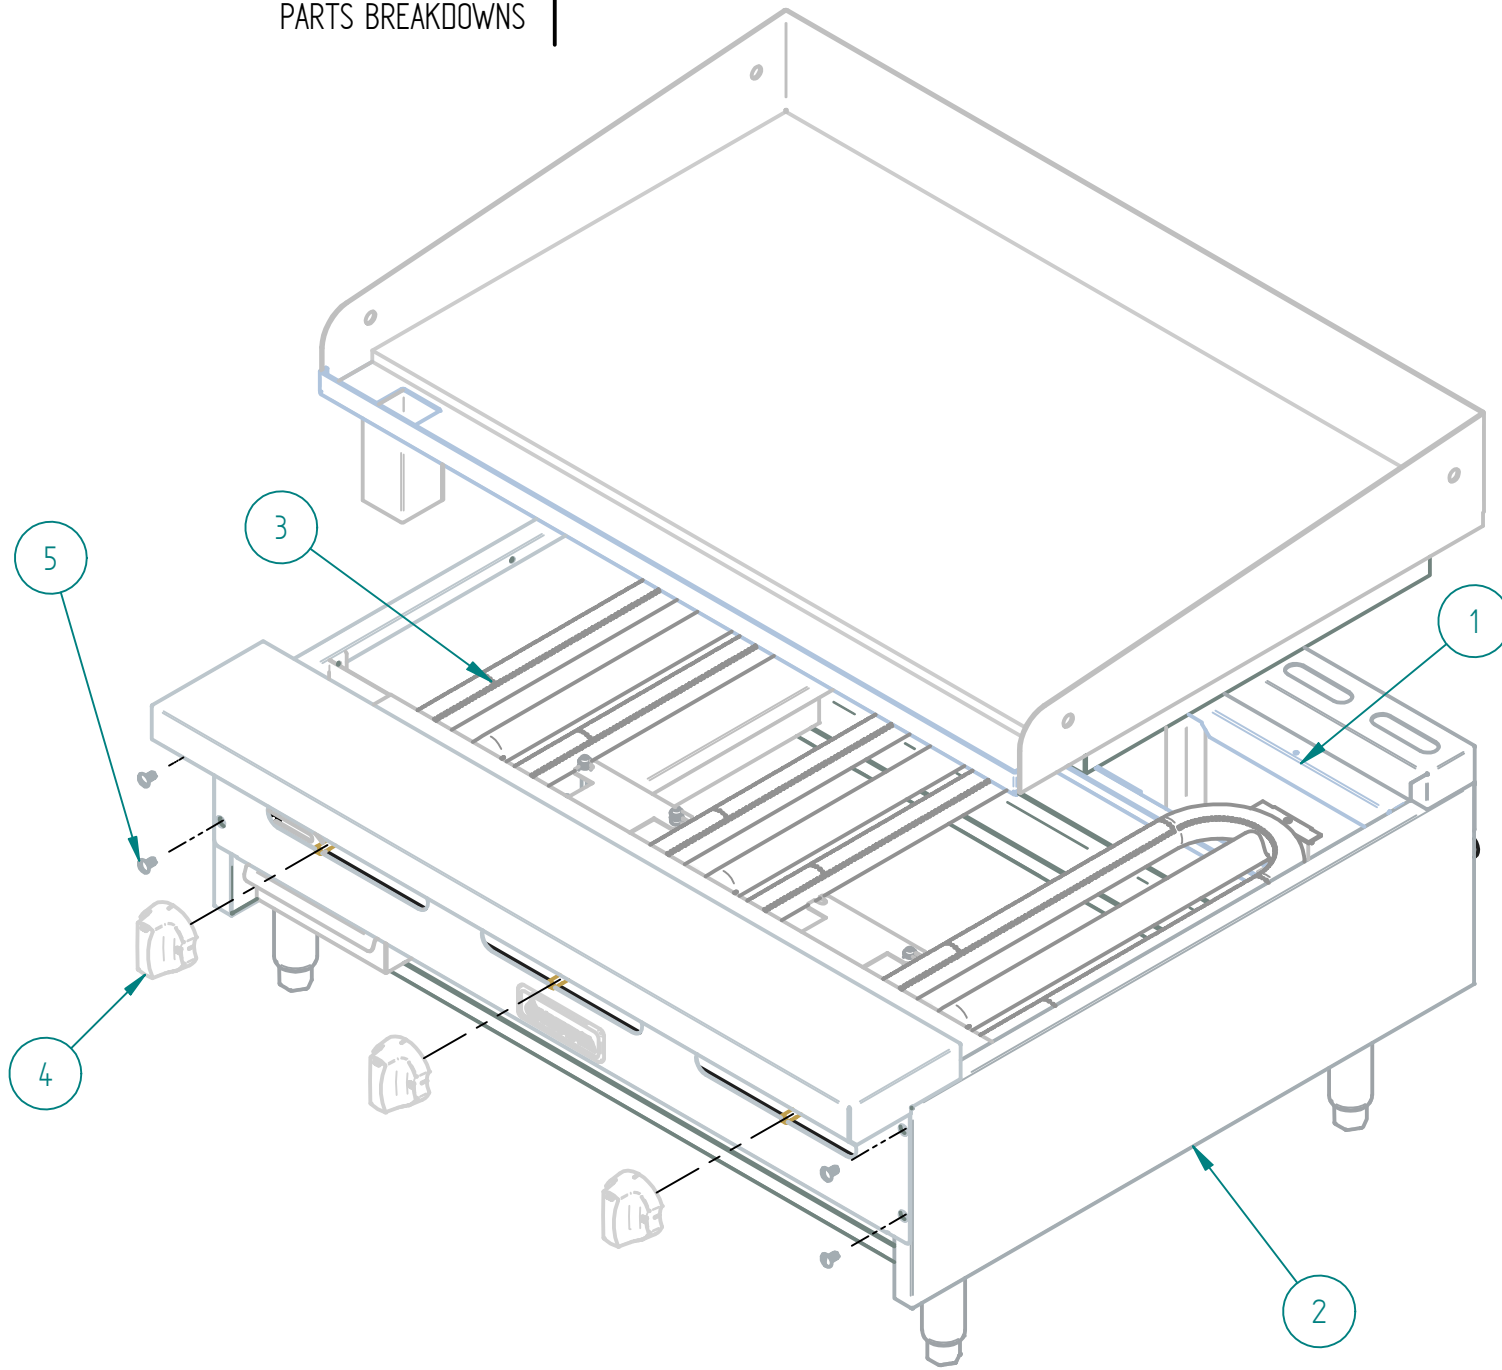

SRMG-36 NG

PARTS BREAKDOWNS

PARTS BREAKDOWNS

Item	Description	Qty
1	INNER PANEL GRIDDLE-36"	1
2	OUTER PANEL GRIDDLE 36"- 1/2"	1
3	GAS SYSTEM GRIDDLE 36" NG	1
4	SIERRA KNOB	3
5	SS SCREW HEAD TRUSS M6-12	4

PARTS BREAKDOWNS

S863161004 OUTER PANEL GRIDDLE 36" - 1/2"

Item	Subject	Qty
1	CHIMNEY 36" SIERRA	1
2	ADJUSTABLE FEET 4-6" SS ϕ 2"	4
3	FRONT TABLE 36" SIERRA	1
4	CONTROL PANEL - 36"	1
5	GRIDDLE 36" 1/2"	1
6	SIERRA NAME PLATE	1
7	LEFT OUTER PANEL	1
8	RIGHT OUTER PANEL	1
9	LEG SUPPORT 36"	2

PARTS BREAKDOWNS

S863148002 INNER PANEL GRIDDLE-36"

Item	Description	Qty
1	INNER RIGHT PANEL	1
2	INNER LEFT PANEL	1
3	FRONT SUPPORT 36"	2
4	GREASE TRAY GRIDDLE 12"	1
5	SIDE MANIFOLD SUPPORT	2
6	FRONT MANIFOLD SUPPORT	1
7	FRONT SUPPORT GRILL 36	1
8	U BURNER SUPPORT	3
9	SQUAD SUPPORT	2
10	PILOT SUPPORT GRILL	2
11	TRAY SLIDE COLLECT	1

PARTS BREAKDOWNS

S863104001 GAS SYSTEM GRIDDLE 36" NG

Item	Description	Qty
1	COMPLETE MANIFOLD GRIDDLE 36"	1
2	TOP VALVE	3
3	FEMALE ORIFICE # 44	3
4	"U" SHAPED BURNER	3
5	PILOT REGULATOR AP7-1	3
6	PILOT PIPE GRIDDLE	3
7	PILOT TIP A73007	3