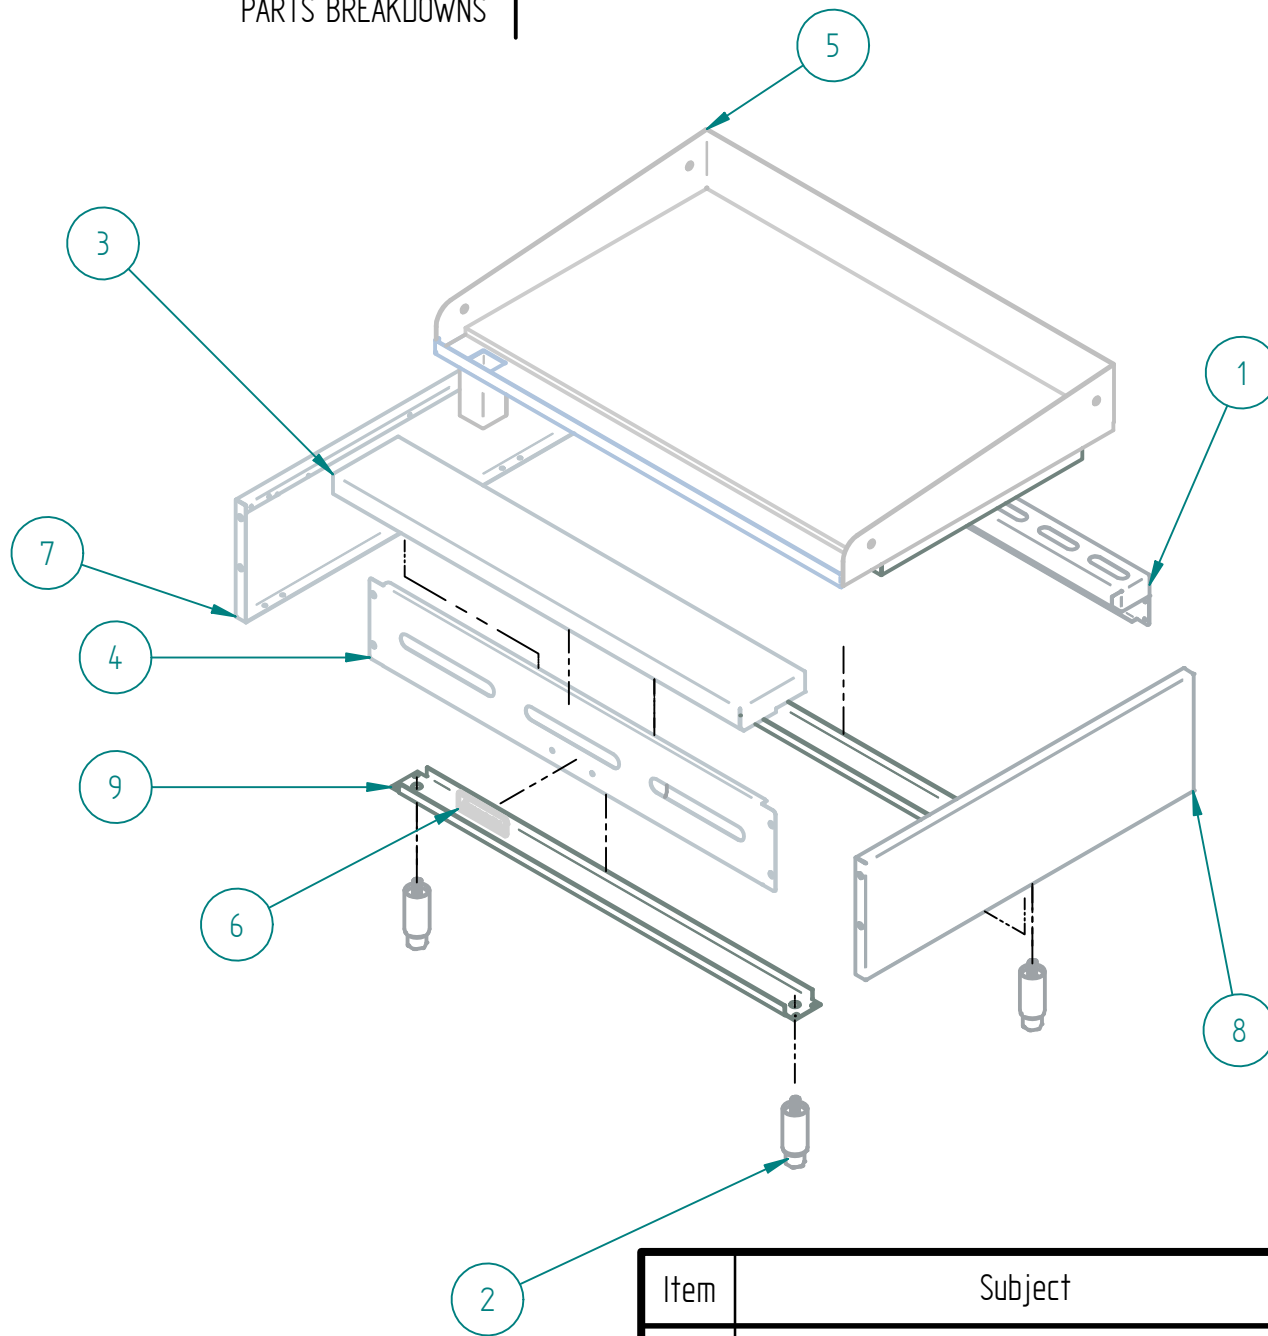

SRMG-36 NG

PARTS BREAKDOWNS

PARTS BREAKDOWNS

Item	Description	Qty
1	INNER PANEL GRIDDLE-36"	1
2	OUTER PANEL GRIDDLE 36"- 1/2"	1
3	GAS SYSTEM GRIDDLE 36" NG	1
4	SIERRA KNOB	3
5	SS SCREW HEAD TRUSS M6-12	4

PARTS BREAKDOWNS

S863161004 OUTER PANEL GRIDDLE 36" - 1/2"

Item	Subject	Qty
1	CHIMNEY 36" SIERRA	1
2	ADJUSTABLE FEET 4-6" SS ϕ 2"	4
3	FRONT TABLE 36" SIERRA	1
4	CONTROL PANEL - 36"	1
5	GRIDDLE 36" 1/2"	1
6	SIERRA NAME PLATE	1
7	LEFT OUTER PANEL	1
8	RIGHT OUTER PANEL	1
9	LEG SUPPORT 36"	2

PARTS BREAKDOWNS

S863148002 INNER PANEL GRIDDLE-36"

Item	Description	Qty
1	INNER RIGHT PANEL	1
2	INNER LEFT PANEL	1
3	FRONT SUPPORT 36"	2
4	GREASE TRAY GRIDDLE 12"	1
5	SIDE MANIFOLD SUPPORT	2
6	FRONT MANIFOLD SUPPORT	1
7	FRONT SUPPORT GRILL 36	1
8	U BURNER SUPPORT	3
9	SQUAD SUPPORT	2
10	PILOT SUPPORT GRILL	2
11	TRAY SLIDE COLLECT	1

PARTS BREAKDOWNS

S863104001 GAS SYSTEM GRIDDLE 36" NG

Item	Description	Qty
1	COMPLETE MANIFOLD GRIDDLE 36"	1
2	TOP VALVE	3
3	FEMALE ORIFICE # 44	3
4	"U" SHAPED BURNER	3
5	PILOT REGULATOR AP7-1	3
6	PILOT PIPE GRIDDLE	3
7	PILOT TIP A73007	3