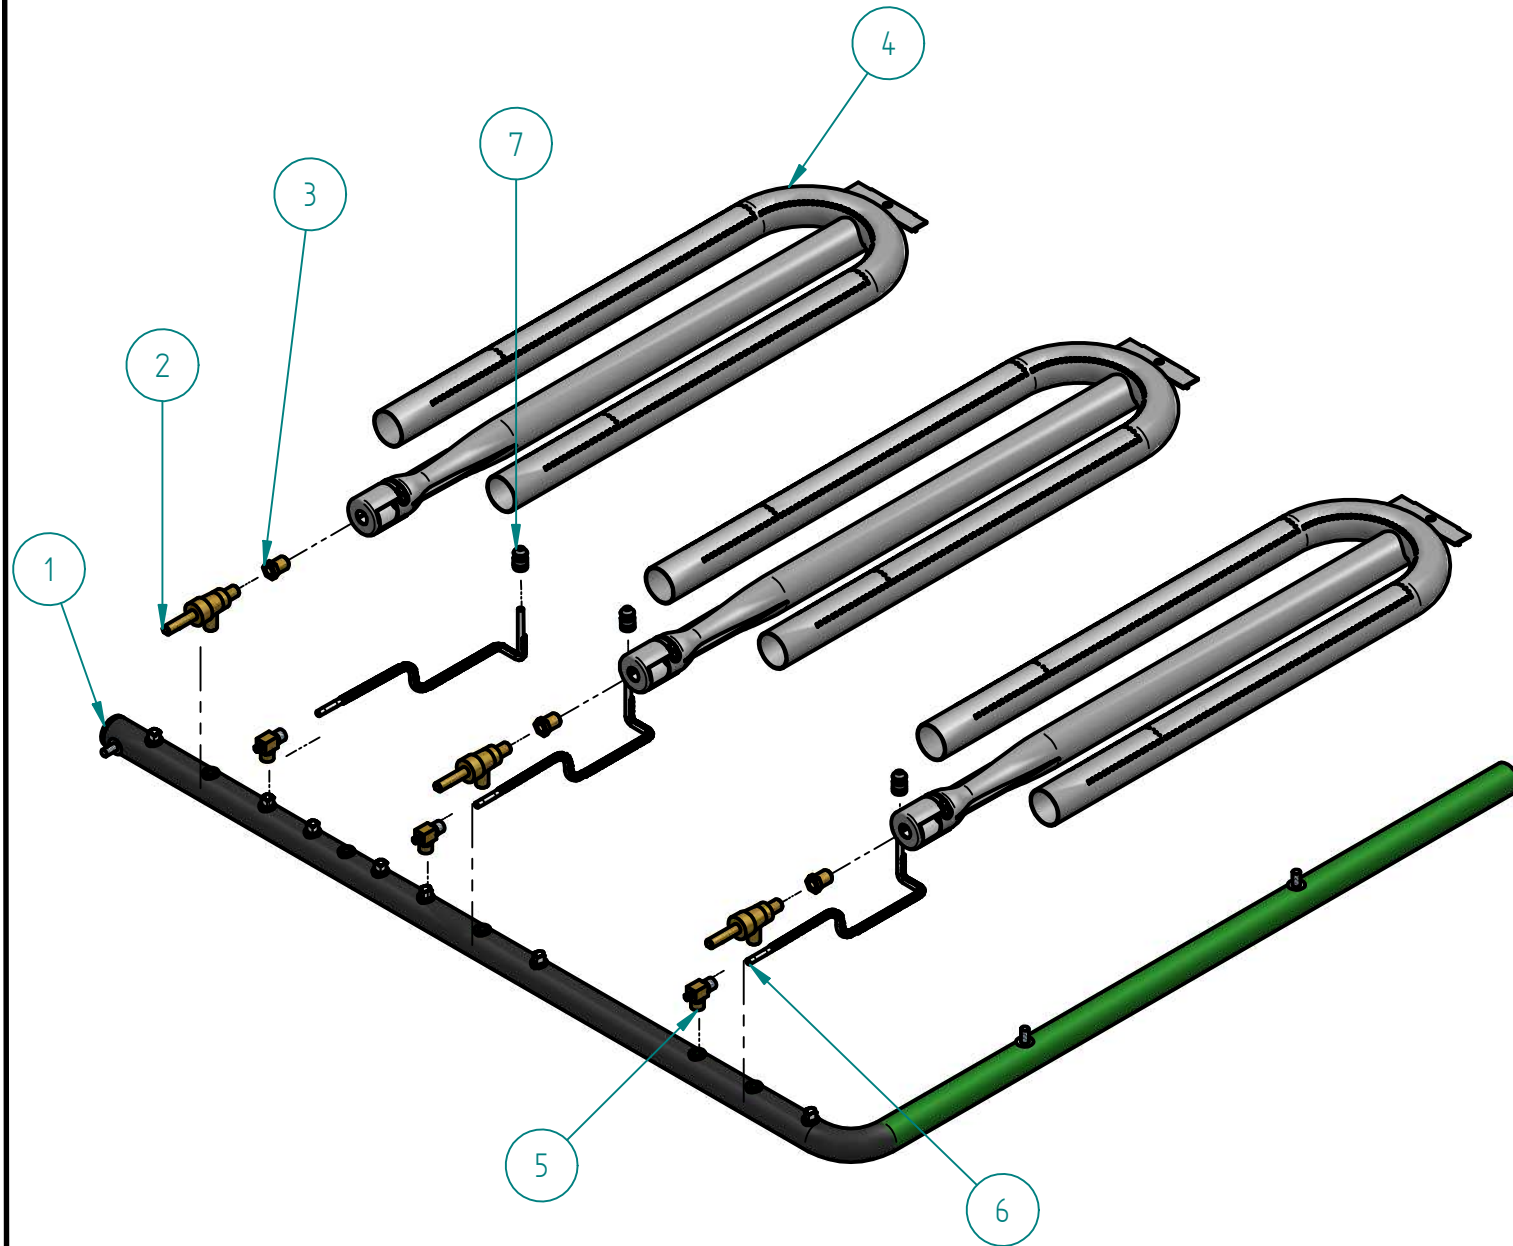

SRMG-36 NG

PARTS BREAKDOWNS

PARTS BREAKDOWNS

Item	Description	Qty
1	INNER PANEL GRIDDLE-36"	1
2	OUTER PANEL GRIDDLE 36"- 1/2"	1
3	GAS SYSTEM GRIDDLE 36" NG	1
4	SIERRA KNOB	3
5	SS SCREW HEAD TRUSS M6-12	4

PARTS BREAKDOWNS

S863148002 INNER PANEL GRIDDLE-36"

Item	Description	Qty
1	INNER RIGHT PANEL	1
2	INNER LEFT PANEL	1
3	FRONT SUPPORT 36"	2
4	GREASE TRAY GRIDDLE 12"	1
5	SIDE MANIFOLD SUPPORT	2
6	FRONT MANIFOLD SUPPORT	1
7	FRONT SUPPORT GRILL 36	1
8	U BURNER SUPPORT	3
9	SQUAD SUPPORT	2
10	PILOT SUPPORT GRILL	2
11	TRAY SLIDE COLLECT	1

PARTS BREAKDOWNS

S863104001 GAS SYSTEM GRIDDLE 36" NG

Item	Description	Qty
1	COMPLETE MANIFOLD GRIDDLE 36"	1
2	TOP VALVE	3
3	FEMALE ORIFICE # 44	3
4	"U" SHAPED BURNER	3
5	PILOT REGULATOR AP7-1	3
6	PILOT PIPE GRIDDLE	3
7	PILOT TIP A73007	3

PARTS BREAKDOWNS

S750402700 Conversion Kit NG to LP MG-36

Item	Description	Qty
1	FEMALE ORIFICE #54	3

LABEL NO.	ITEM NO.	ITEM NO. DESCRIPTION
		SUB XV 1
1	1090596	INNER PANEL GRIDDLE-36"
2	1090597	OUTER PANEL GRIDDLE 36"- 1/2"
3	1090598	GAS SYSTEM GRIDDLE 36" NG
4	1090036	TEMP CONTROL KNOB SIERRA
5	1090338	SCREW HEAD TRUSS M6-12
		SUB XV 2
1	1090354	CHIMNEY 36"
2	108SAL	ADJUSTABLE LEG FOR COUNTER UNITS 4-6"
3	1090355	FRONT TABLE 36"
4	1090353	CONTROL PANEL - 36"
5	1090497	GRIDDLE 36" 1/2"
6	1090037	PLATE SAW
7	1090350	LEFT OUTER PANEL
8	1090351	RIGHT OUTER PANEL
9	1090356	LEG SUPPORT 36"
		SUB XV 3
1	1090434	INNER RIGHT PANEL
2	1090435	INNER LEFT PANEL
3	1090308	FRONT SUPPORT 36"
4	1090488	GREASE TRAY GRIDDLE 12"
5	1090255	SIDE MANIFOLD SUPPORT
6	1090259	FRONT MANIFOLD SUPPORT
7	1090498	FRONT SUPPORT GRILL 36
8	1090489	U BURNER SUPPORT
9	1090496	SQUAD SUPPORT
10	1090499	PILOT SUPPORT GRILL
11	1090490	TRAY SLIDE COLLECT
		SUB XV 4
1	1090076	MANIFOLD COMPL PLANCH 36
2	1090047	TAP / GAS VALVE
3	1090054	ORIFICE 44
4	1090080	FULL BURNER U
5	1090048	PILOT REGULATOR
6	1090034	PILOT TUBE STAINLESS HOSE 350
7	1090073	PILOT TIP A73007
1	1090599	KIT NG TO LP
1	1090052	ORIFICE 54