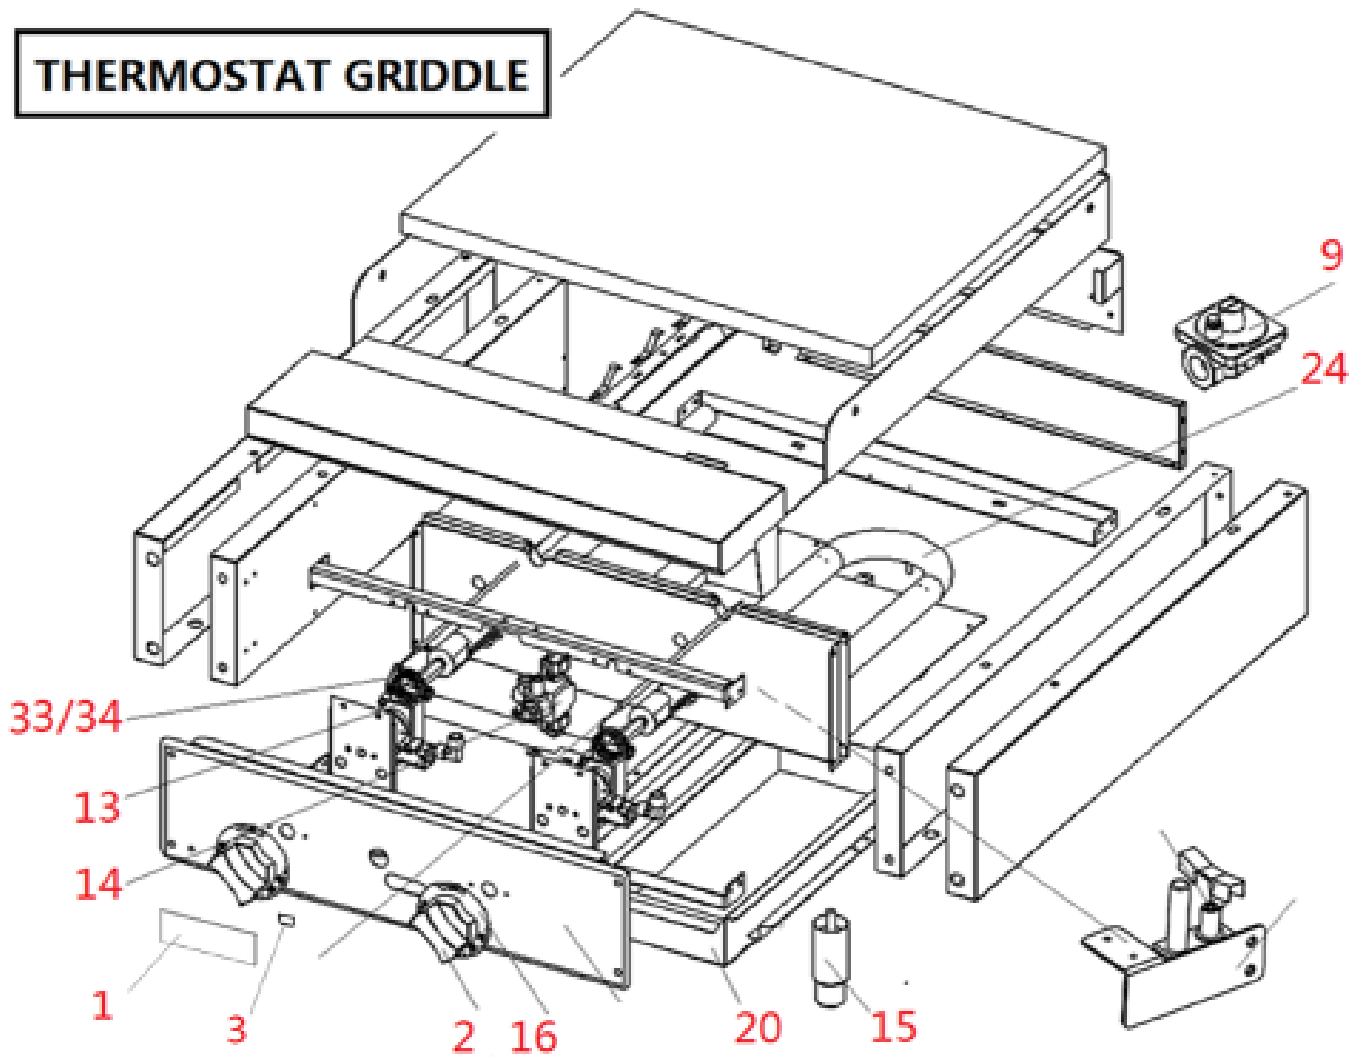

THERMOSTAT GRIDDLE

SRTG-24

| XV NO. | ITEM NO. | ITEM NO. DESCRIPTION | QTY |
|---------------|-----------------|--|------------|
| 1 | | BADGE OF SIERRA | 1 |
| 2 | 1190044 | KNOB, T-STAT GRIDDLE | 2 |
| 3 | 1190520 | KNOB CLIPS | 2 |
| 9 | 1190128 | REGULATOR | 1 |
| 13 | 1190033 | THERMOSTAT- T-STAT GRIDDLE | 2 |
| 14 | 1190041 | SAFETY VALVE, T-STAT GRIDDLE | 1 |
| 15 | 1190043 | 4" ADJUSTABLE LEG | 4 |
| 16 | 1190045 | DIAL: 200-450F, T-STAT GRIDDLE | 2 |
| 20 | 1190042 | GREASE DRAWER, T-STAT GRIDDLE | 1 |
| 24 | 1190034 | "U" BURNER-GRIDDLE & C'BROILER | 2 |
| 28 | 1190288 | T STAT GRIDDLE PILOT KIT FOR SINGLE PILOTS | |
| 29 | 1190287 | T STAT GRIDDLE TUBING KIT FOR 3 BURNERS | |
| 30 | 1190286 | T STAT GRIDDLE FITTINGS KIT FOR 3 BURNERS | |
| 33 | 1190315 | ORIFICE #34-GRIDDLE,T'STAT-NAT KIT OF 5 | 2 |
| 34 | 1190316 | ORIFICE #52-GRIDDLE,T'STAT- LP KIT OF 5 | 2 |