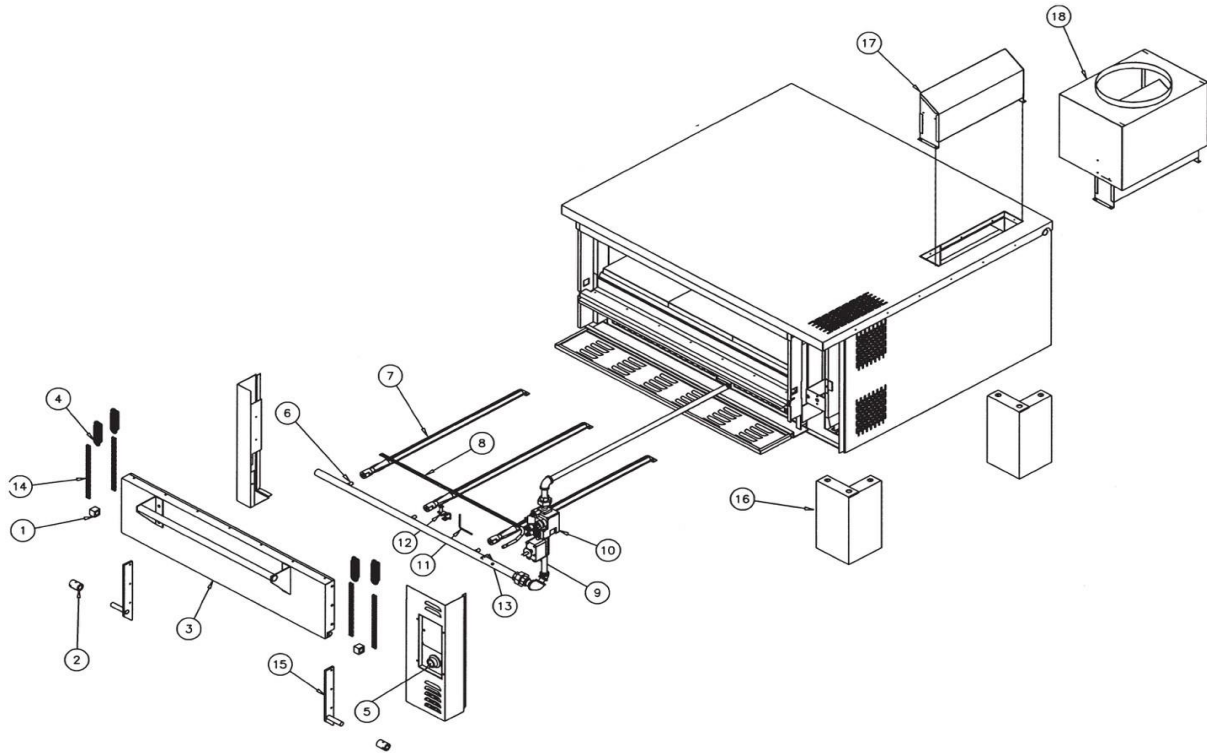

PARTS BREAKDOWN

DECK OVENS

SRPO-48G

SRPO-60G

SRPO-72G

PARTS BREAKDOWN FOR THE MODELS SRPO-48G / SRPO-60G / SRPO-72G

NO	PART #	DESCRIPTION	NO	PART #	DESCRIPTION
1	SIE-TEF005	S/S SQUARE BUSHING FOR HINGE	14	SIE-E200CH	DOOR CHAIN
2	SIE-TEF349	DOOR DRUM	14	SIE-E300CH	DOOR CHAIN
3	SIE-TEF257	DOOR ASSEMBLY FOR SPRO-48G	15	SIE-F272-L	DOOR HINGE LEFT SIDE
3	SIE-TEF259	DOOR ASSEMBLY FOR SPRO-60G	15	SIE-F272-R	DOOR HINGE RIGHT SIDE
3	SIE-TEF261	DOOR ASSEMBLY FOR SPRO-72G	16	SIE-P12	PAINTED LEGS 12"
4	SIE-CA200SP	DOOR SPRING	16	SIE-018	PAINTED LEGS 18"
5	SIE-RBKNOB	KNOB FOR THERMOSTAT	16	SIE-P24	PAINTED LEGS 24"
6	SIE-TE44	ORIFICE FOR BURNER (NATURAL)	16	SIE-P30	PAINTED LEGS 30"
7	SIE-TE55	ORIFICE FOR BURNER (PROPANE)	16	SIE-P36	PAINTED LEGS 36"
8	SIE-ML247	CARRY OVER TUBE (MODEL SRPO-48G)	16	SIE-SS12	STAINLESS STEEL LEGS 12"
8	SIE-ML248	CARRY OVER TUBE (MODEL SRPO-60G)	16	SIE-SS18	STAINLESS STEEL LEGS 18"
8	SIE-ML249	CARRY OVER TUBE (MODEL SRPO-72G)	16	SIE-SS24	STAINLESS STEEL LEGS 24"
9	SIE-RB4200503	THERMOSTAT	16	SIE-SS30	STAINLESS STEEL LEGS 30"
10	SIE RB7000BGOR12	GAS VALVE	16	SIE-SS36	STAINLESS STEEL LEGS 36"
11	SIE-RB44348	THERMOCOUPLE	16	SIE-PC5	CASTERS 5"/SET
12	SIE-RB5CH1	PILOT	17	SIE-FD282A	FLUE DEFLECTOR
13	SIE-P47N	ORIFICE FOR CARRY OVER # 58 (NG) /SRPO-48G	18	SIE-DH291A	DRAFT HOOD
13	SIE-P48N	ORIFICE FOR CARRY OVER # 55 (NG) /SRPO-60G	19	SIE-ST1236112	HEARTH STONE 12"X36"X1.5"
13	SIE-P49N	ORIFICE FOR CARRY OVER # 53 (NG)/SRPO-72G	19	SIE-ST2436112	HEARTH STONE 24"X36"X1.5"
13	SIE-P47P	ORIFICE FOR CARRY OVER # 72 (LP) /SRPO48G			
13	SIE-P48P	ORIFICE FOR CARRY OVER # 68 (LP) /SRPO-60G			
13	SIE-P49P	ORIFICE FOR CARRY OVER # 65 (LP) /SRPO-72G			