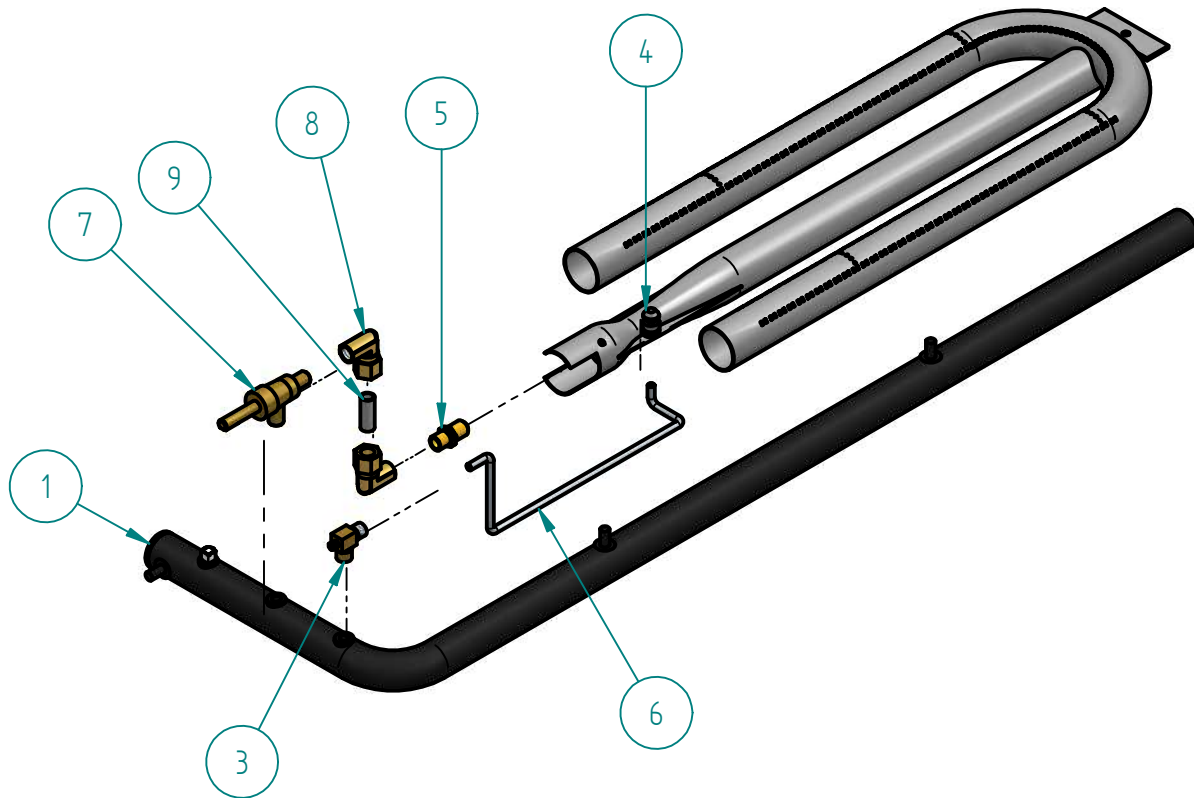

PARTS BREAKDOWNS

S903125002 INNER PANEL RB 12"

Item	Description	Qty.
1	SIDE MANIFOLD SUPPORT	2
2	TRAY SLIDERS	2
3	TRAY COLLECTOR 12"	1
4	FRONT MANIFOLD SUPPORT	1
5	INNER REAR ASSY BBQ12	1
6	INNER FRONT ASSY BBQ12	1

PARTS BREAKDOWNS

S903113001 GAS SYSTEM BBQ 12" NG

Item	Description	Qty
1	MANIFOLD 12" HP	1
2	FLUTE BURNER	1
3	PILOT REGULATOR AP7-1	1
4	PILOT TIP A73007	1
5	MALE ORIFICE # 50	1
6	PILOT PIPE	1
7	TOP VALVE	1
8	ELBOW 90° 1/8" NPT CC A91021	2
9	PIPE SUPPLY BURNER	1

PARTS BREAKDOWNS

S750401600 CONVERSION KIT NG TO LP RB-12"

Item	Description	Qty
1	MALE ORIFICE # 56	1

LABEL NO.	ITEM NO.	ITEM NO. DESCRIPTION
		SUB XV 1
1	1090579	INNER PANEL BBQ12
2	1090580	OUTER PANELS BBQ 12"
3	1090581	GAS SYSTEM BBQ 12"
4	1090036	TEMP CONTROL KNOB SIERRA
5	1090338	SCREW HEAD TRUSS M6-12
		SUB XV 2
1	1090351	RIGHT OUTER PANEL
2	1090350	LEFT OUTER PANEL
3	108SAL	ADJUSTABLE LEG FOR COUNTER UNITS 4-6"
4	1090479	CHIMNEY 12"
5	1090480	UPPER FRONT 12"
6	1090481	CONTROL PANEL 12"
7	1090158	BARB BURNER BAFFLE. 36 "
8	1090159	BARB GRILL. 36 "
9	1090037	PLATE SAW
10	1090433	LEG SUPPORT 12"
11	1090482	"U" BBQ 12 HD
12	1090483	TRAY COLLECTOR BQQ 12"
		SUB XV 3
1	1090255	SIDE MANIFOLD SUPPORT
2	1090342	TRAY SLIDERS
3	1090484	TRAY COLLECTOR 12"
4	1090259	FRONT MANIFOLD SUPPORT
5	1090582	INNER REAR ASSY BBQ12
6	1090583	INNER FRONT ASSY BBQ12
		SUB XV 4
1	1090031	MANIFOLD 12
2	1090043	SHORT FLUTE BURNER
3	1090048	PILOT REGULATOR
4	1090073	PILOT TIP A73007
5	1090051	ORIFICE 50
6	1090034	PILOT TUBE STAINLESS HOSE 350
7	1090047	TAP / GAS VALVE
8	1090027	ELBOW 90 1/8 NPT
9	1090339	PIPE SUPPLY BURNER
		KIT NG TO LP
1	1090050	ORIFICE 56