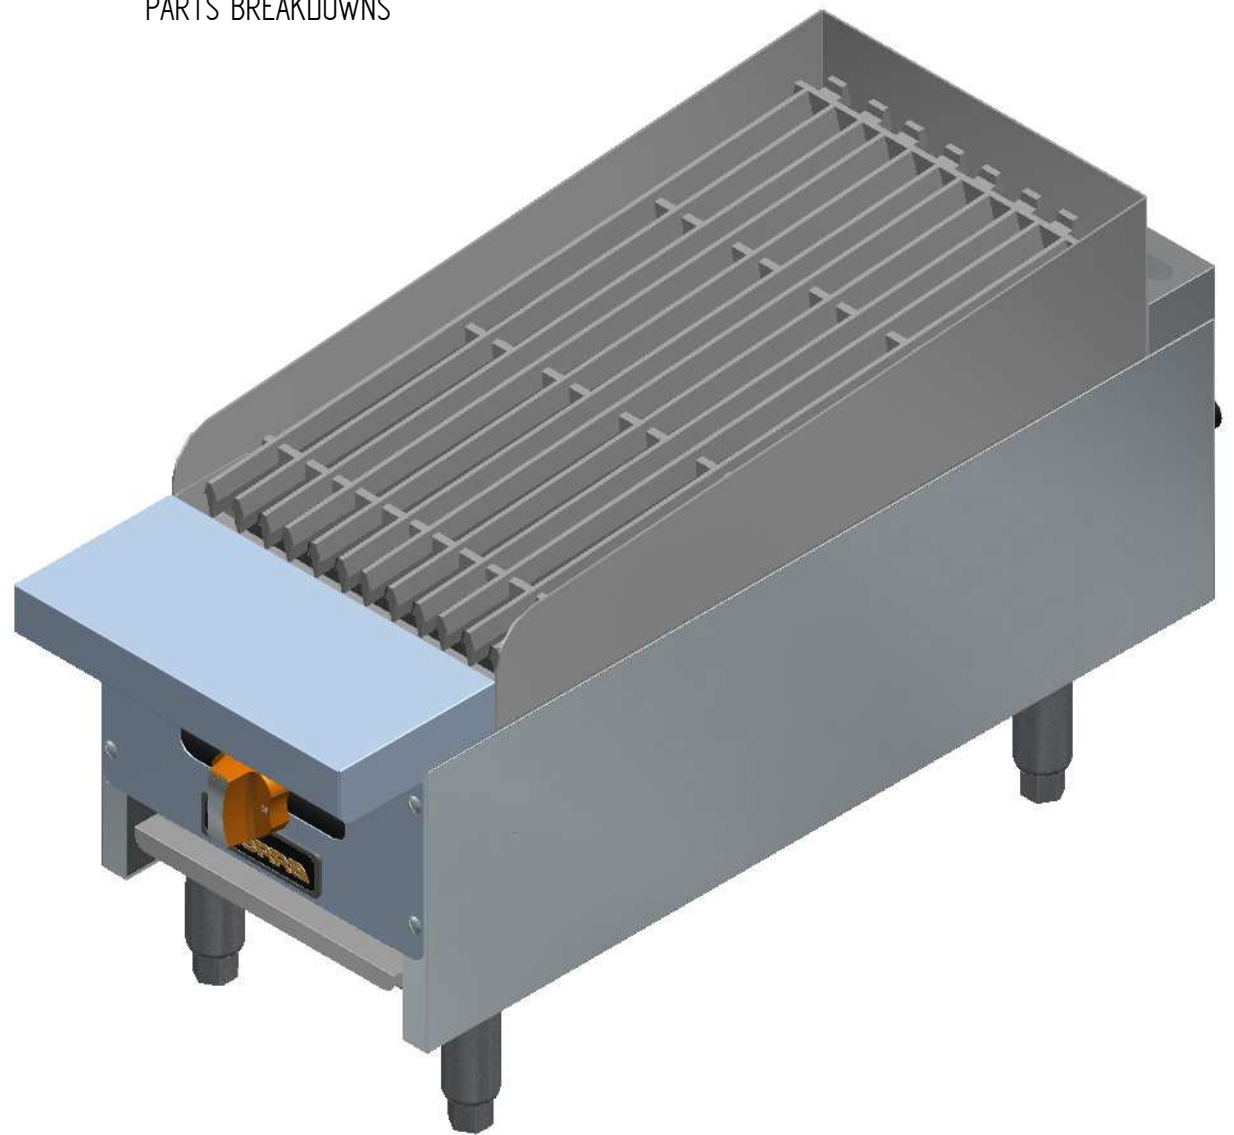

SRRB-12

PARTS BREAKDOWNS

PARTS BREAKDOWNS

Item	Description	Qty
1	INNER PANEL BBQ12	1
2	OUTER PANELS BBQ 12"	1
3	GAS SYSTEM BBQ 12"	1
4	SIERRA KNOB	1
5	SS SCREW HEAD TRUSS M6-12	4

S903123003 OUTER PANEL SRRB 12"

PARTS BREAKDOWNS

Item	Description	Qty
1	RIGHT OUTER PANEL	1
2	LEFT OUTER PANEL	1
3	ADJUSTABLE FEET 4-6" SS ϕ 2"	4
4	CHIMNEY 12" SIERRA	1
5	UPPER FRONT 12"	1
6	CONTROL PANEL 12"	1
7	IRON ANGLED RADIANT	1
8	IRON TOP GRATE BBQ	4
9	SIERRA NAME PLATE	1
10	LEG SUPPORT 12"	2
11	"U" BBQ 12 HD	1
12	TRAY COLLECTOR BQQ 12"	1

PARTS BREAKDOWNS

S903125002 INNER PANEL RB 12"

Item	Description	Qty.
1	SIDE MANIFOLD SUPPORT	2
2	TRAY SLIDERS	2
3	TRAY COLLECTOR 12"	1
4	FRONT MANIFOLD SUPPORT	1
5	INNER REAR ASSY BBQ12	1
6	INNER FRONT ASSY BBQ12	1

PARTS BREAKDOWNS

S903113001 GAS SYSTEM BBQ 12" NG

Item	Description	Qty
1	MANIFOLD 12" HP	1
2	FLUTE BURNER	1
3	PILOT REGULATOR AP7-1	1
4	PILOT TIP A73007	1
5	MALE ORIFICE # 50	1
6	PILOT PIPE	1
7	TOP VALVE	1
8	ELBOW 90° 1/8" NPT CC A91021	2
9	PIPE SUPPLY BURNER	1