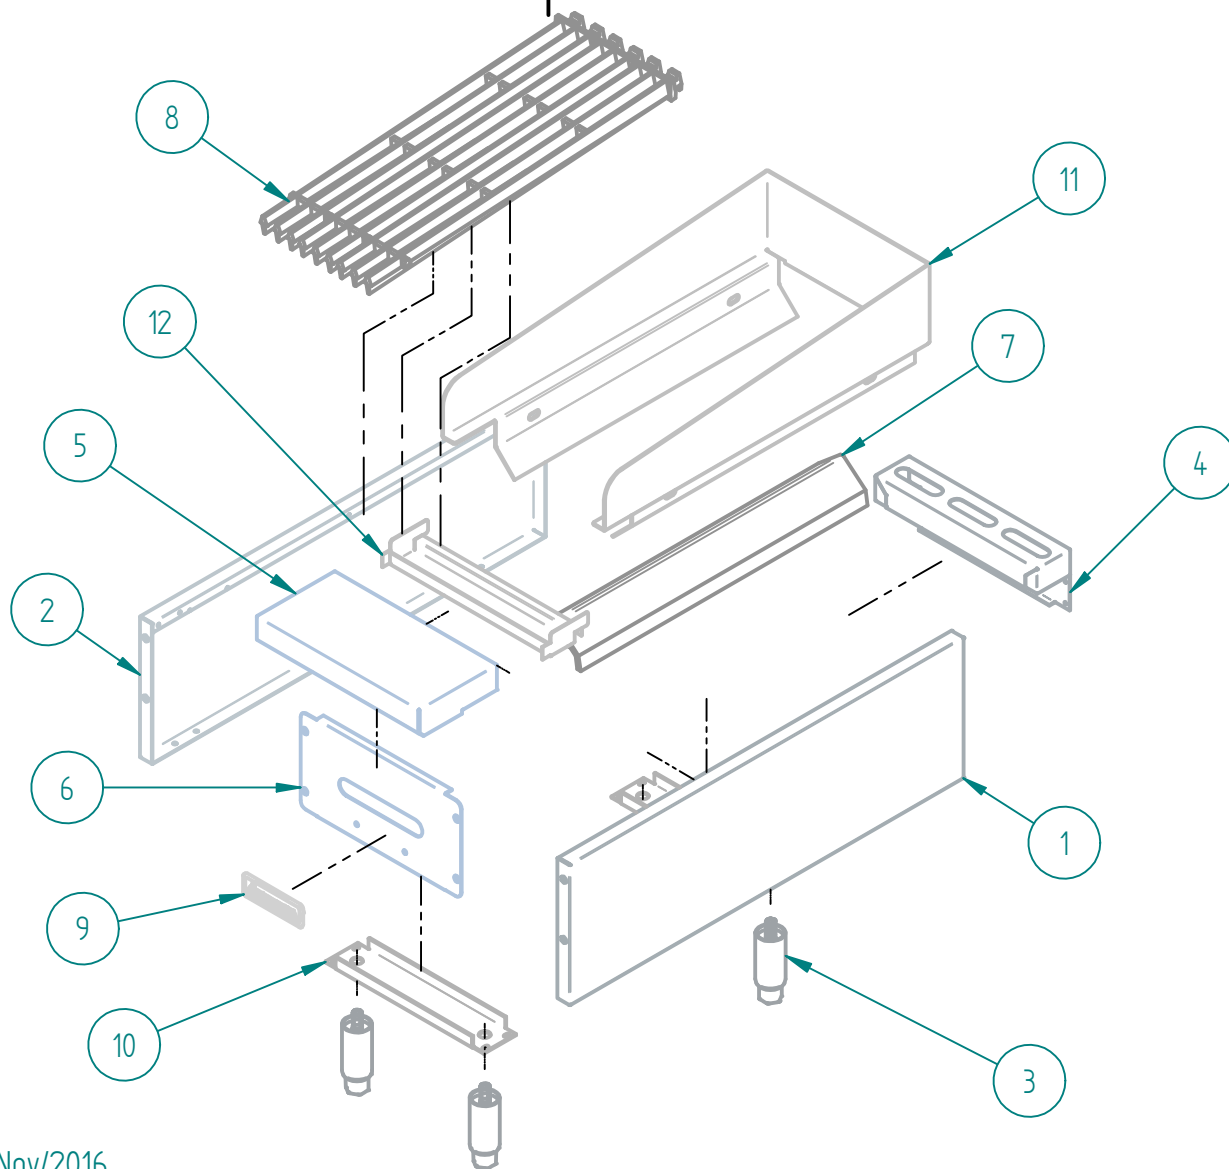

SRRB-12

PARTS BREAKDOWNS

PARTS BREAKDOWNS

Item	Description	Qty
1	INNER PANEL BBQ12	1
2	OUTER PANELS BBQ 12"	1
3	GAS SYSTEM BBQ 12"	1
4	SIERRA KNOB	1
5	SS SCREW HEAD TRUSS M6-12	4

S903123003 OUTER PANEL SRRB 12"

PARTS BREAKDOWNS

Item	Description	Qty
1	RIGHT OUTER PANEL	1
2	LEFT OUTER PANEL	1
3	ADJUSTABLE FEET 4-6" SS ϕ 2"	4
4	CHIMNEY 12" SIERRA	1
5	UPPER FRONT 12"	1
6	CONTROL PANEL 12"	1
7	IRON ANGLED RADIANT	1
8	IRON TOP GRATE BBQ	4
9	SIERRA NAME PLATE	1
10	LEG SUPPORT 12"	2
11	"U" BBQ 12 HD	1
12	TRAY COLLECTOR BQQ 12"	1

PARTS BREAKDOWNS

S903113001 GAS SYSTEM BBQ 12" NG

Item	Description	Qty
1	MANIFOLD 12" HP	1
2	FLUTE BURNER	1
3	PILOT REGULATOR AP7-1	1
4	PILOT TIP A73007	1
5	MALE ORIFICE # 50	1
6	PILOT PIPE	1
7	TOP VALVE	1
8	ELBOW 90° 1/8" NPT CC A91021	2
9	PIPE SUPPLY BURNER	1

PARTS BREAKDOWNS

S750401600 CONVERSION KIT NG TO LP RB-12"

Item	Description	Qty
1	MALE ORIFICE # 56	1

LABEL NO.	ITEM NO.	ITEM NO. DESCRIPTION
		SUB XV 1
1	1090579	INNER PANEL BBQ12
2	1090580	OUTER PANELS BBQ 12"
3	1090581	GAS SYSTEM BBQ 12"
4	1090036	TEMP CONTROL KNOB SIERRA
5	1090338	SCREW HEAD TRUSS M6-12
		SUB XV 2
1	1090351	RIGHT OUTER PANEL
2	1090350	LEFT OUTER PANEL
3	108SAL	ADJUSTABLE LEG FOR COUNTER UNITS 4-6"
4	1090479	CHIMNEY 12"
5	1090480	UPPER FRONT 12"
6	1090481	CONTROL PANEL 12"
7	1090158	BARB BURNER BAFFLE. 36 "
8	1090159	BARB GRILL. 36 "
9	1090037	PLATE SAW
10	1090433	LEG SUPPORT 12"
11	1090482	"U" BBQ 12 HD
12	1090483	TRAY COLLECTOR BQQ 12"
		SUB XV 3
1	1090255	SIDE MANIFOLD SUPPORT
2	1090342	TRAY SLIDERS
3	1090484	TRAY COLLECTOR 12"
4	1090259	FRONT MANIFOLD SUPPORT
5	1090582	INNER REAR ASSY BBQ12
6	1090583	INNER FRONT ASSY BBQ12
		SUB XV 4
1	1090031	MANIFOLD 12
2	1090043	SHORT FLUTE BURNER
3	1090048	PILOT REGULATOR
4	1090073	PILOT TIP A73007
5	1090051	ORIFICE 50
6	1090034	PILOT TUBE STAINLESS HOSE 350
7	1090047	TAP / GAS VALVE
8	1090027	ELBOW 90 1/8 NPT
9	1090339	PIPE SUPPLY BURNER
		KIT NG TO LP
1	1090050	ORIFICE 56