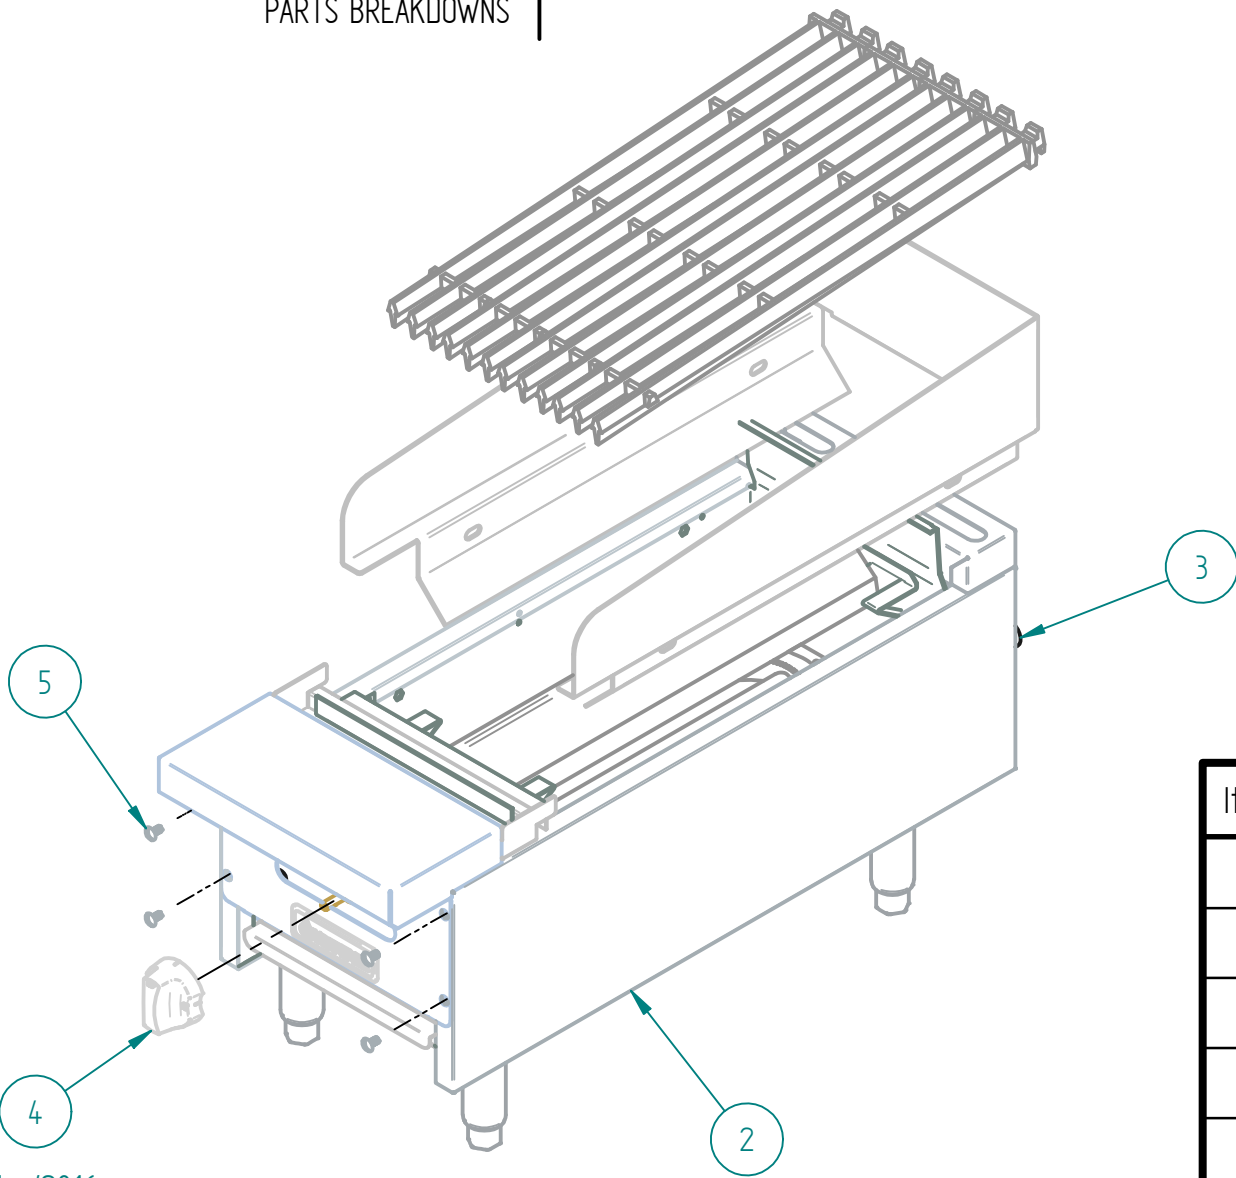

SRRB-12

PARTS BREAKDOWNS

PARTS BREAKDOWNS

Item	Description	Qty
1	INNER PANEL BBQ12	1
2	OUTER PANELS BBQ 12"	1
3	GAS SYSTEM BBQ 12"	1
4	SIERRA KNOB	1
5	SS SCREW HEAD TRUSS M6-12	4

S903123003 OUTER PANEL SRRB 12"

PARTS BREAKDOWNS

Item	Description	Qty
1	RIGHT OUTER PANEL	1
2	LEFT OUTER PANEL	1
3	ADJUSTABLE FEET 4-6" SS ϕ 2"	4
4	CHIMNEY 12" SIERRA	1
5	UPPER FRONT 12"	1
6	CONTROL PANEL 12"	1
7	IRON ANGLED RADIANT	1
8	IRON TOP GRATE BBQ	4
9	SIERRA NAME PLATE	1
10	LEG SUPPORT 12"	2
11	"U" BBQ 12 HD	1
12	TRAY COLLECTOR BQQ 12"	1

PARTS BREAKDOWNS

S903113001 GAS SYSTEM BBQ 12" NG

Item	Description	Qty
1	MANIFOLD 12" HP	1
2	FLUTE BURNER	1
3	PILOT REGULATOR AP7-1	1
4	PILOT TIP A73007	1
5	MALE ORIFICE # 50	1
6	PILOT PIPE	1
7	TOP VALVE	1
8	ELBOW 90° 1/8" NPT CC A91021	2
9	PIPE SUPPLY BURNER	1

PARTS BREAKDOWNS

S750401600 CONVERSION KIT NG TO LP RB-12"

Item	Description	Qty
1	MALE ORIFICE # 56	1

LABEL NO.	ITEM NO.	ITEM NO. DESCRIPTION
		SUB XV 1
1	1090579	INNER PANEL BBQ12
2	1090580	OUTER PANELS BBQ 12"
3	1090581	GAS SYSTEM BBQ 12"
4	1090036	TEMP CONTROL KNOB SIERRA
5	1090338	SCREW HEAD TRUSS M6-12
		SUB XV 2
1	1090351	RIGHT OUTER PANEL
2	1090350	LEFT OUTER PANEL
3	108SAL	ADJUSTABLE LEG FOR COUNTER UNITS 4-6"
4	1090479	CHIMNEY 12"
5	1090480	UPPER FRONT 12"
6	1090481	CONTROL PANEL 12"
7	1090158	BARB BURNER BAFFLE. 36 "
8	1090159	BARB GRILL. 36 "
9	1090037	PLATE SAW
10	1090433	LEG SUPPORT 12"
11	1090482	"U" BBQ 12 HD
12	1090483	TRAY COLLECTOR BQQ 12"
		SUB XV 3
1	1090255	SIDE MANIFOLD SUPPORT
2	1090342	TRAY SLIDERS
3	1090484	TRAY COLLECTOR 12"
4	1090259	FRONT MANIFOLD SUPPORT
5	1090582	INNER REAR ASSY BBQ12
6	1090583	INNER FRONT ASSY BBQ12
		SUB XV 4
1	1090031	MANIFOLD 12
2	1090043	SHORT FLUTE BURNER
3	1090048	PILOT REGULATOR
4	1090073	PILOT TIP A73007
5	1090051	ORIFICE 50
6	1090034	PILOT TUBE STAINLESS HOSE 350
7	1090047	TAP / GAS VALVE
8	1090027	ELBOW 90 1/8 NPT
9	1090339	PIPE SUPPLY BURNER
		KIT NG TO LP
1	1090050	ORIFICE 56