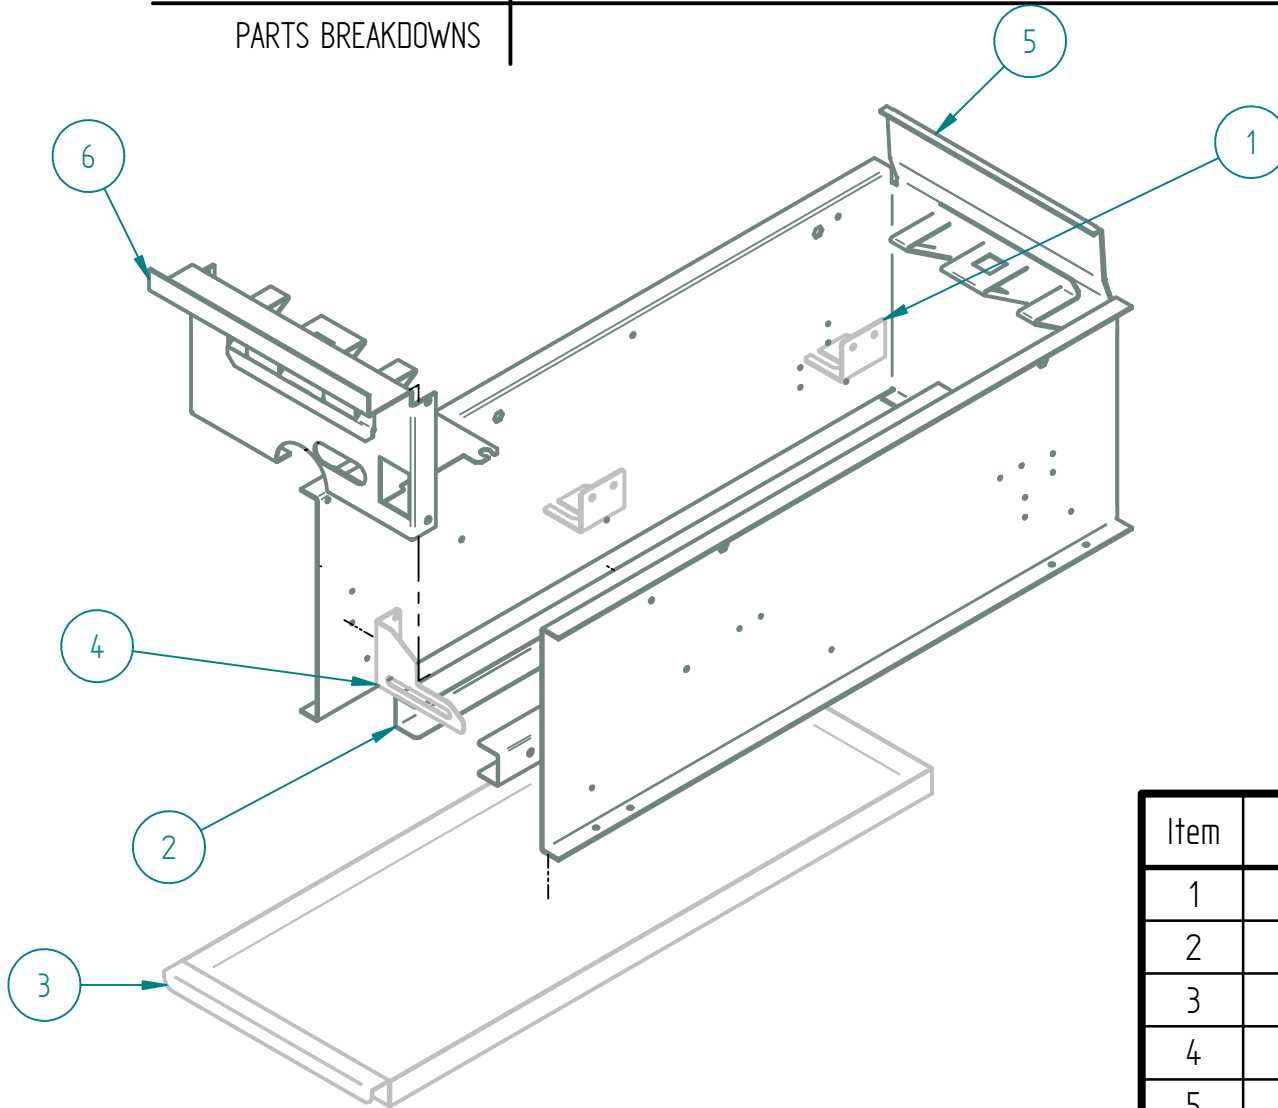

PARTS BREAKDOWNS

Item	Description	Qty
1	RIGHT OUTER PANEL	1
2	LEFT OUTER PANEL	1
3	ADJUSTABLE FEET 4-6" SS ϕ 2"	4
4	CHIMNEY 12" SIERRA	1
5	UPPER FRONT 12"	1
6	CONTROL PANEL 12"	1
7	IRON ANGLED RADIANT	1
8	IRON TOP GRATE BBQ	4
9	SIERRA NAME PLATE	1
10	LEG SUPPORT 12"	2
11	"U" BBQ 12 HD	1
12	TRAY COLLECTOR BQQ 12"	1

PARTS BREAKDOWNS

S903125002 INNER PANEL RB 12"

Item	Description	Qty.
1	SIDE MANIFOLD SUPPORT	2
2	TRAY SLIDERS	2
3	TRAY COLLECTOR 12"	1
4	FRONT MANIFOLD SUPPORT	1
5	INNER REAR ASSY BBQ12	1
6	INNER FRONT ASSY BBQ12	1

PARTS BREAKDOWNS

S903113001 GAS SYSTEM BBQ 12" NG

Item	Description	Qty
1	MANIFOLD 12" HP	1
2	FLUTE BURNER	1
3	PILOT REGULATOR AP7-1	1
4	PILOT TIP A73007	1
5	MALE ORIFICE # 50	1
6	PILOT PIPE	1
7	TOP VALVE	1
8	ELBOW 90° 1/8" NPT CC A91021	2
9	PIPE SUPPLY BURNER	1

PARTS BREAKDOWNS

S750401600 CONVERSION KIT NG TO LP RB-12"

Item	Description	Qty
1	MALE ORIFICE # 56	1

LABEL NO.	ITEM NO.	ITEM NO. DESCRIPTION
		SUB XV 1
1	1090579	INNER PANEL BBQ12
2	1090580	OUTER PANELS BBQ 12"
3	1090581	GAS SYSTEM BBQ 12"
4	1090036	TEMP CONTROL KNOB SIERRA
5	1090338	SCREW HEAD TRUSS M6-12
		SUB XV 2
1	1090351	RIGHT OUTER PANEL
2	1090350	LEFT OUTER PANEL
3	108SAL	ADJUSTABLE LEG FOR COUNTER UNITS 4-6"
4	1090479	CHIMNEY 12"
5	1090480	UPPER FRONT 12"
6	1090481	CONTROL PANEL 12"
7	1090158	BARB BURNER BAFFLE. 36 "
8	1090159	BARB GRILL. 36 "
9	1090037	PLATE SAW
10	1090433	LEG SUPPORT 12"
11	1090482	"U" BBQ 12 HD
12	1090483	TRAY COLLECTOR BQQ 12"
		SUB XV 3
1	1090255	SIDE MANIFOLD SUPPORT
2	1090342	TRAY SLIDERS
3	1090484	TRAY COLLECTOR 12"
4	1090259	FRONT MANIFOLD SUPPORT
5	1090582	INNER REAR ASSY BBQ12
6	1090583	INNER FRONT ASSY BBQ12
		SUB XV 4
1	1090031	MANIFOLD 12
2	1090043	SHORT FLUTE BURNER
3	1090048	PILOT REGULATOR
4	1090073	PILOT TIP A73007
5	1090051	ORIFICE 50
6	1090034	PILOT TUBE STAINLESS HOSE 350
7	1090047	TAP / GAS VALVE
8	1090027	ELBOW 90 1/8 NPT
9	1090339	PIPE SUPPLY BURNER
		KIT NG TO LP
1	1090050	ORIFICE 56