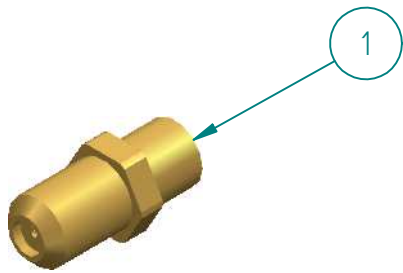

SRRB-12

PARTS BREAKDOWNS

PARTS BREAKDOWNS

Item	Description	Qty
1	INNER PANEL BBQ12	1
2	OUTER PANELS BBQ 12"	1
3	GAS SYSTEM BBQ 12"	1
4	SIERRA KNOB	1
5	SS SCREW HEAD TRUSS M6-12	4

S903123003 OUTER PANEL SRRB 12"

PARTS BREAKDOWNS

S903125002 INNER PANEL RB 12"

Item	Description	Qty.
1	SIDE MANIFOLD SUPPORT	2
2	TRAY SLIDERS	2
3	TRAY COLLECTOR 12"	1
4	FRONT MANIFOLD SUPPORT	1
5	INNER REAR ASSY BBQ12	1
6	INNER FRONT ASSY BBQ12	1

PARTS BREAKDOWNS

S903113001 GAS SYSTEM BBQ 12" NG

Item	Description	Qty
1	MANIFOLD 12" HP	1
2	FLUTE BURNER	1
3	PILOT REGULATOR AP7-1	1
4	PILOT TIP A73007	1
5	MALE ORIFICE # 50	1
6	PILOT PIPE	1
7	TOP VALVE	1
8	ELBOW 90° 1/8" NPT CC A91021	2
9	PIPE SUPPLY BURNER	1

PARTS BREAKDOWNS

S750401600 CONVERSION KIT NG TO LP RB-12"

Item	Description	Qty
1	MALE ORIFICE # 56	1

LABEL NO.	ITEM NO.	ITEM NO. DESCRIPTION
		SUB XV 1
1	1090579	INNER PANEL BBQ12
2	1090580	OUTER PANELS BBQ 12"
3	1090581	GAS SYSTEM BBQ 12"
4	1090036	TEMP CONTROL KNOB SIERRA
5	1090338	SCREW HEAD TRUSS M6-12
		SUB XV 2
1	1090351	RIGHT OUTER PANEL
2	1090350	LEFT OUTER PANEL
3	108SAL	ADJUSTABLE LEG FOR COUNTER UNITS 4-6"
4	1090479	CHIMNEY 12"
5	1090480	UPPER FRONT 12"
6	1090481	CONTROL PANEL 12"
7	1090158	BARB BURNER BAFFLE. 36 "
8	1090159	BARB GRILL. 36 "
9	1090037	PLATE SAW
10	1090433	LEG SUPPORT 12"
11	1090482	"U" BBQ 12 HD
12	1090483	TRAY COLLECTOR BQQ 12"
		SUB XV 3
1	1090255	SIDE MANIFOLD SUPPORT
2	1090342	TRAY SLIDERS
3	1090484	TRAY COLLECTOR 12"
4	1090259	FRONT MANIFOLD SUPPORT
5	1090582	INNER REAR ASSY BBQ12
6	1090583	INNER FRONT ASSY BBQ12
		SUB XV 4
1	1090031	MANIFOLD 12
2	1090043	SHORT FLUTE BURNER
3	1090048	PILOT REGULATOR
4	1090073	PILOT TIP A73007
5	1090051	ORIFICE 50
6	1090034	PILOT TUBE STAINLESS HOSE 350
7	1090047	TAP / GAS VALVE
8	1090027	ELBOW 90 1/8 NPT
9	1090339	PIPE SUPPLY BURNER
		KIT NG TO LP
1	1090050	ORIFICE 56