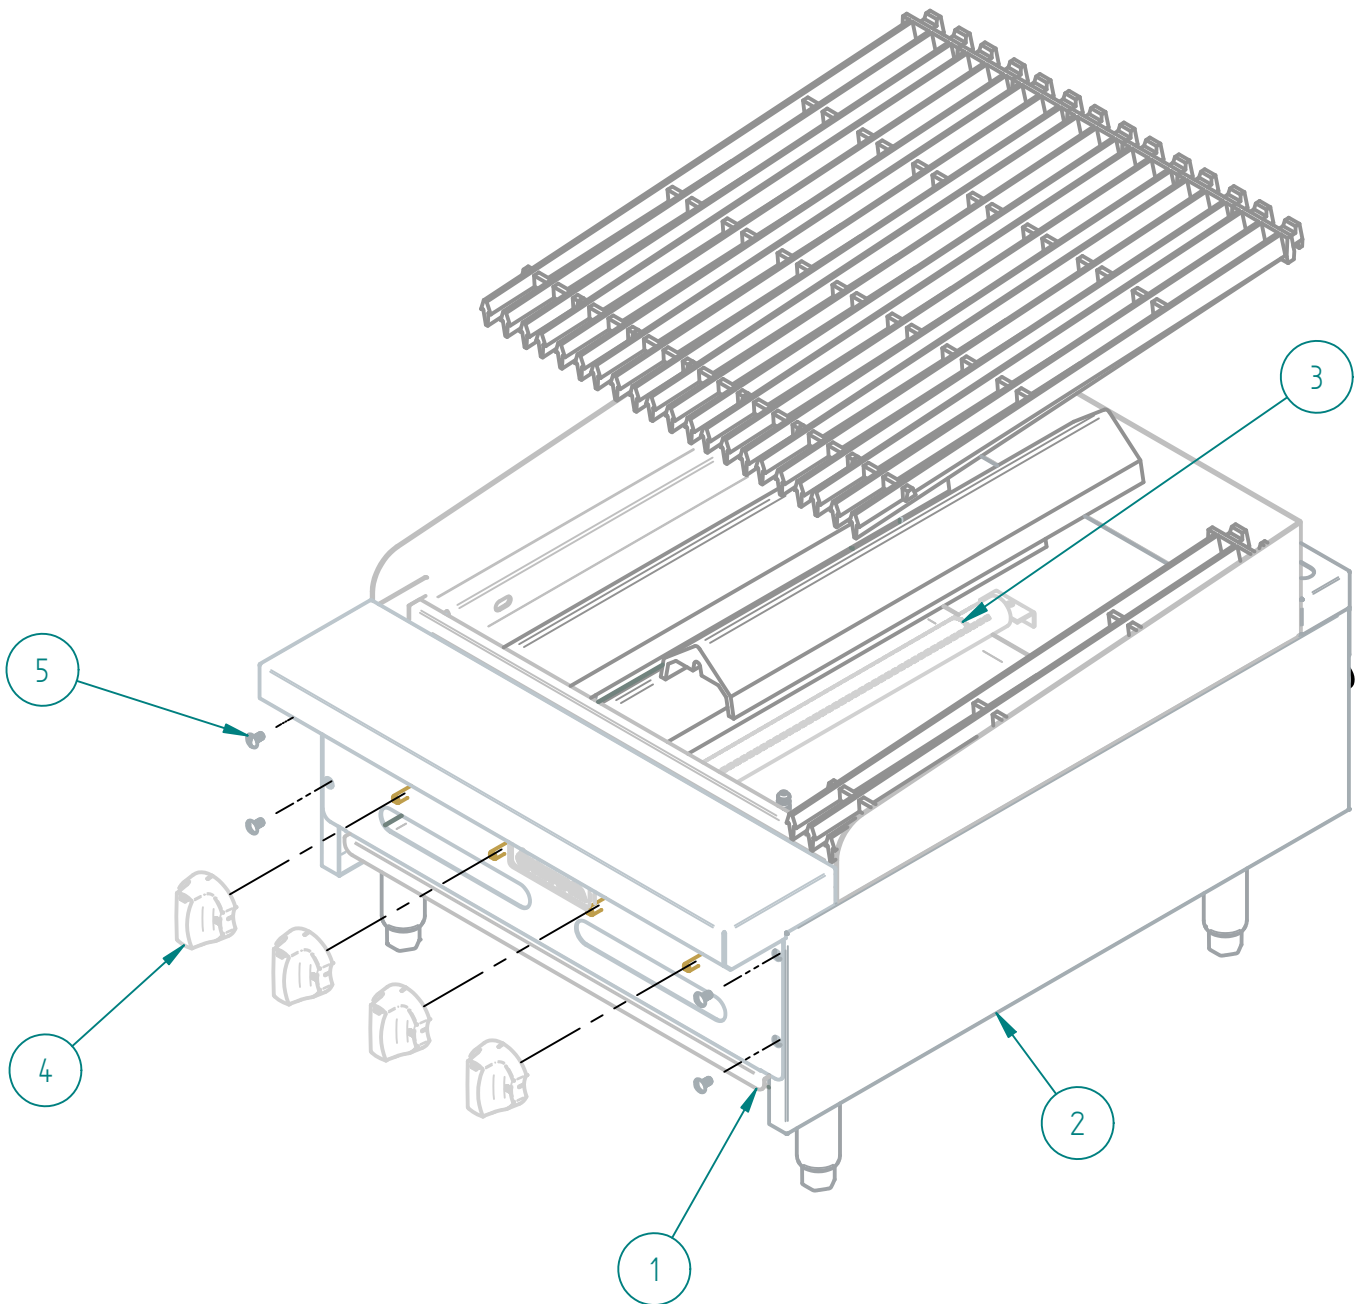

SRRB-24"

PARTS BREAKDOWNS

| Item | Subject | Qty |
|------|---------------------------|-----|
| 1 | INNER PANEL RB-24" | 1 |
| 2 | OUTER PANEL SRRB-24" | 1 |
| 3 | GAS SYSTEM BBQ-24" NG | 1 |
| 4 | SIERRA KNOB | 4 |
| 5 | SS SCREW HEAD TRUSS M6-12 | 4 |

PARTS BREAKDOWNS

S903117004 OUTER PANEL SRRB-24"

| Item | Description | Qty |
|------|------------------------------|-----|
| 1 | RIGHT OUTER PANEL | 1 |
| 2 | LEFT OUTER PANEL | 1 |
| 3 | COMMAND PANEL BBQ 24" | 1 |
| 4 | ADJUSTABLE FEET 4-6" SS Ø 2" | 4 |
| 5 | FRONT TABLE 24" SIERRA | 1 |
| 6 | CHIMNEY 24" SIERRA | 1 |
| 7 | IRON TOP GRATE BBQ | 8 |
| 8 | IRON ANGLED RADIANT | 4 |
| 9 | LEG SUPPORT 24" | 2 |
| 10 | INNER SIDE COMPLEMENT | 2 |
| 11 | SIERRA NAME PLATE | 1 |
| 12 | "U" BBQ 24 HD | 1 |
| 13 | TRAY | 1 |

PARTS BREAKDOWNS

S903119002 INNER PANEL RB-24

| Item | Description | Qty |
|------|--------------------------|-----|
| 1 | SIDE MANIFOLD SUPPORT | 2 |
| 2 | TRAY SLIDERS | 2 |
| 3 | TRAY COLLECTOR 24" | 1 |
| 4 | FRONT MANIFOLD SUPPORT | 1 |
| 5 | INNER FRONT ASSY BQQ-24" | 1 |
| 6 | INNER REAR ASSY BQQ-24" | 1 |

PARTS BREAKDOWNS

S903103001 GAS SYSTEM BBQ" 24 NG

| Item | Description | Qty |
|------|------------------------------|-----|
| 1 | COMPLETE MANIFOLD 24" | 1 |
| 2 | TOP VALVE | 1 |
| 3 | TAP PIPE | 1 |
| 4 | DOUBLE PILOT VALVE AP6-1 | 2 |
| 5 | SS FLEX PIPE 350 | 2 |
| 6 | ELBOW 90° 1/8" NPT CC A91021 | 2 |
| 7 | PILOT TIP A73007 | 4 |
| 8 | FLUTE BURNER | 4 |
| 9 | MALE ORIFICE # 50 | 4 |