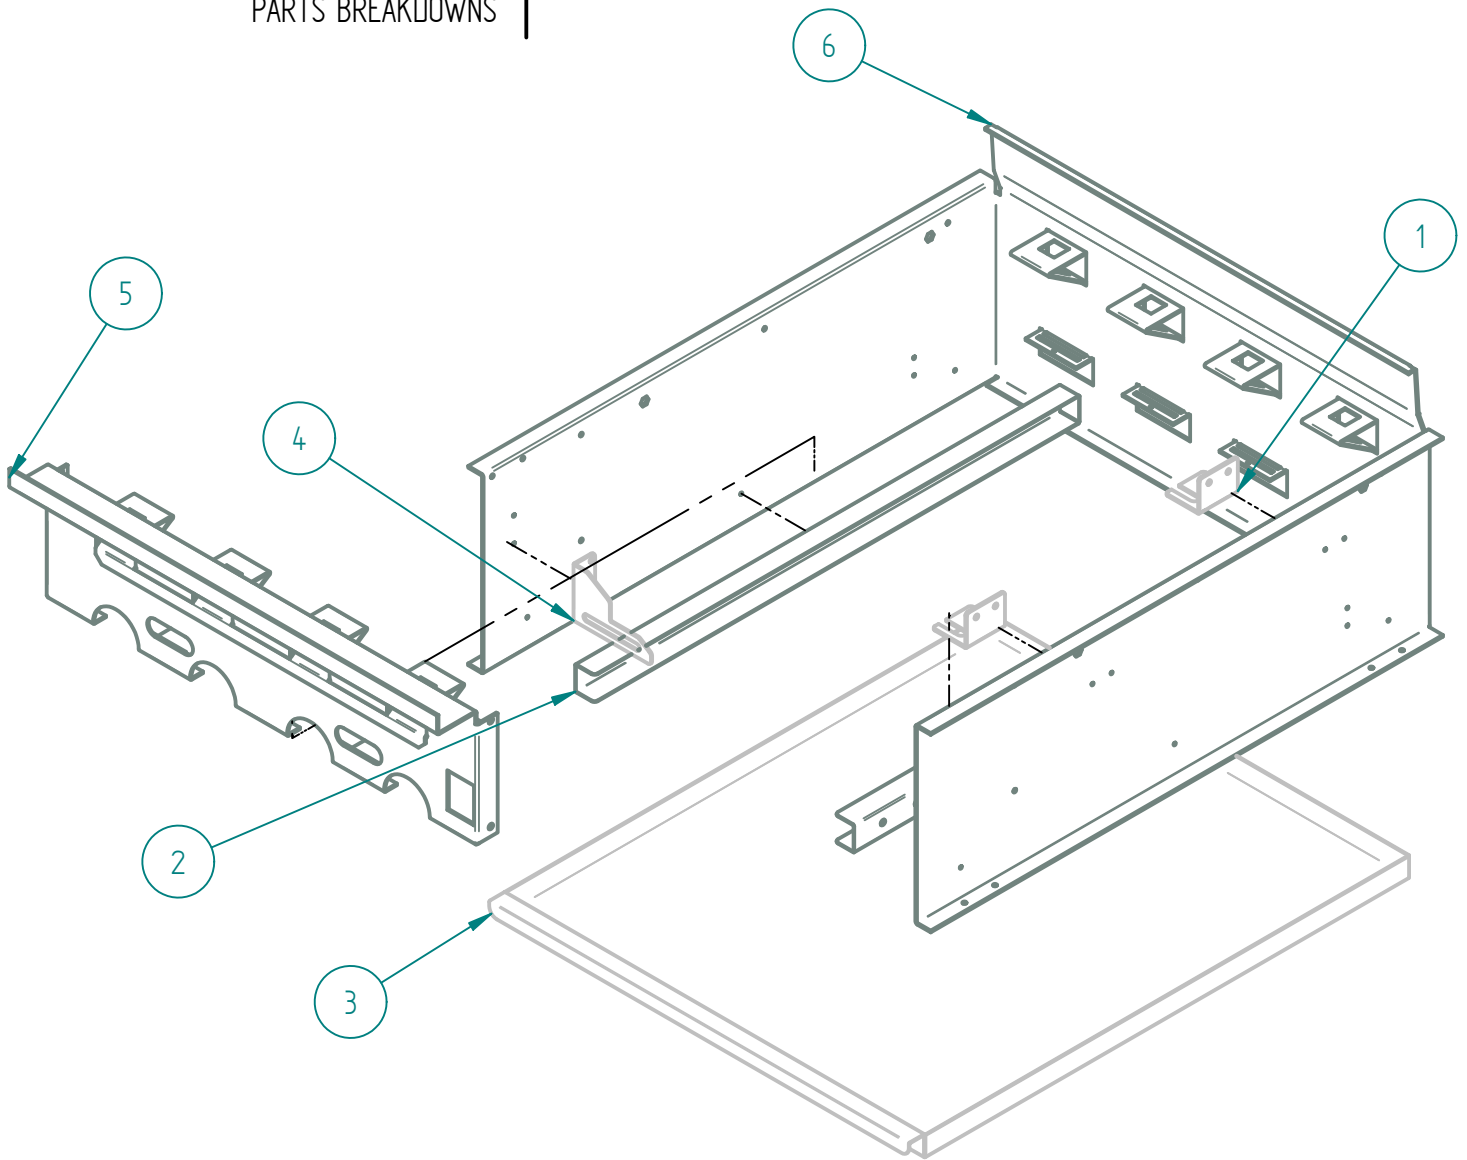

SRRB-24"

PARTS BREAKDOWNS

| Item | Subject | Qty |
|------|---------------------------|-----|
| 1 | INNER PANEL RB-24" | 1 |
| 2 | OUTER PANEL SRRB-24" | 1 |
| 3 | GAS SYSTEM BBQ-24" NG | 1 |
| 4 | SIERRA KNOB | 4 |
| 5 | SS SCREW HEAD TRUSS M6-12 | 4 |

PARTS BREAKDOWNS

S903117004 OUTER PANEL SRRB-24"

| Item | Description | Qty |
|------|------------------------------|-----|
| 1 | RIGHT OUTER PANEL | 1 |
| 2 | LEFT OUTER PANEL | 1 |
| 3 | COMMAND PANEL BBQ 24" | 1 |
| 4 | ADJUSTABLE FEET 4-6" SS Ø 2" | 4 |
| 5 | FRONT TABLE 24" SIERRA | 1 |
| 6 | CHIMNEY 24" SIERRA | 1 |
| 7 | IRON TOP GRATE BBQ | 8 |
| 8 | IRON ANGLED RADIANT | 4 |
| 9 | LEG SUPPORT 24" | 2 |
| 10 | INNER SIDE COMPLEMENT | 2 |
| 11 | SIERRA NAME PLATE | 1 |
| 12 | "U" BBQ 24 HD | 1 |
| 13 | TRAY | 1 |

PARTS BREAKDOWNS

S903119002 INNER PANEL RB-24

| Item | Description | Qty |
|------|--------------------------|-----|
| 1 | SIDE MANIFOLD SUPPORT | 2 |
| 2 | TRAY SLIDERS | 2 |
| 3 | TRAY COLLECTOR 24" | 1 |
| 4 | FRONT MANIFOLD SUPPORT | 1 |
| 5 | INNER FRONT ASSY BQQ-24" | 1 |
| 6 | INNER REAR ASSY BQQ-24" | 1 |

PARTS BREAKDOWNS

S903103001 GAS SYSTEM BBQ" 24 NG

| Item | Description | Qty |
|------|------------------------------|-----|
| 1 | COMPLETE MANIFOLD 24" | 1 |
| 2 | TOP VALVE | 1 |
| 3 | TAP PIPE | 1 |
| 4 | DOUBLE PILOT VALVE AP6-1 | 2 |
| 5 | SS FLEX PIPE 350 | 2 |
| 6 | ELBOW 90° 1/8" NPT CC A91021 | 2 |
| 7 | PILOT TIP A73007 | 4 |
| 8 | FLUTE BURNER | 4 |
| 9 | MALE ORIFICE # 50 | 4 |