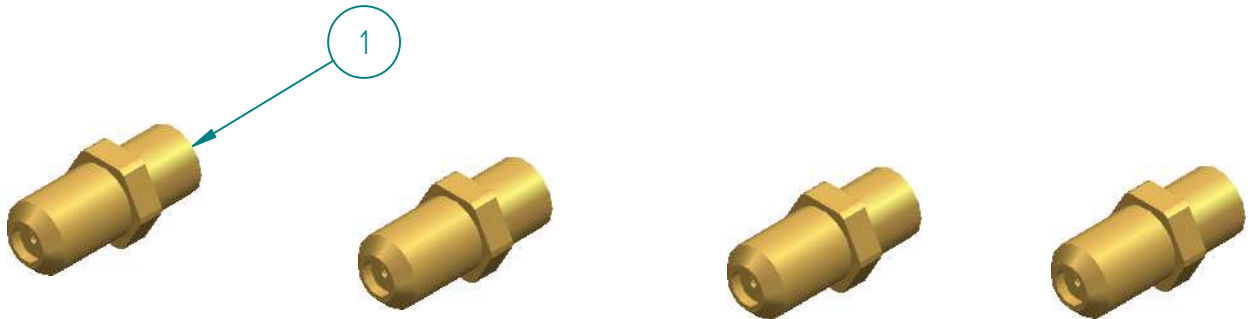

PARTS BREAKDOWNS

S750401700 CONVERSION KIT NG TO LP RB-24

Item	Description	Qty
1	MALE ORIFICE # 56	4