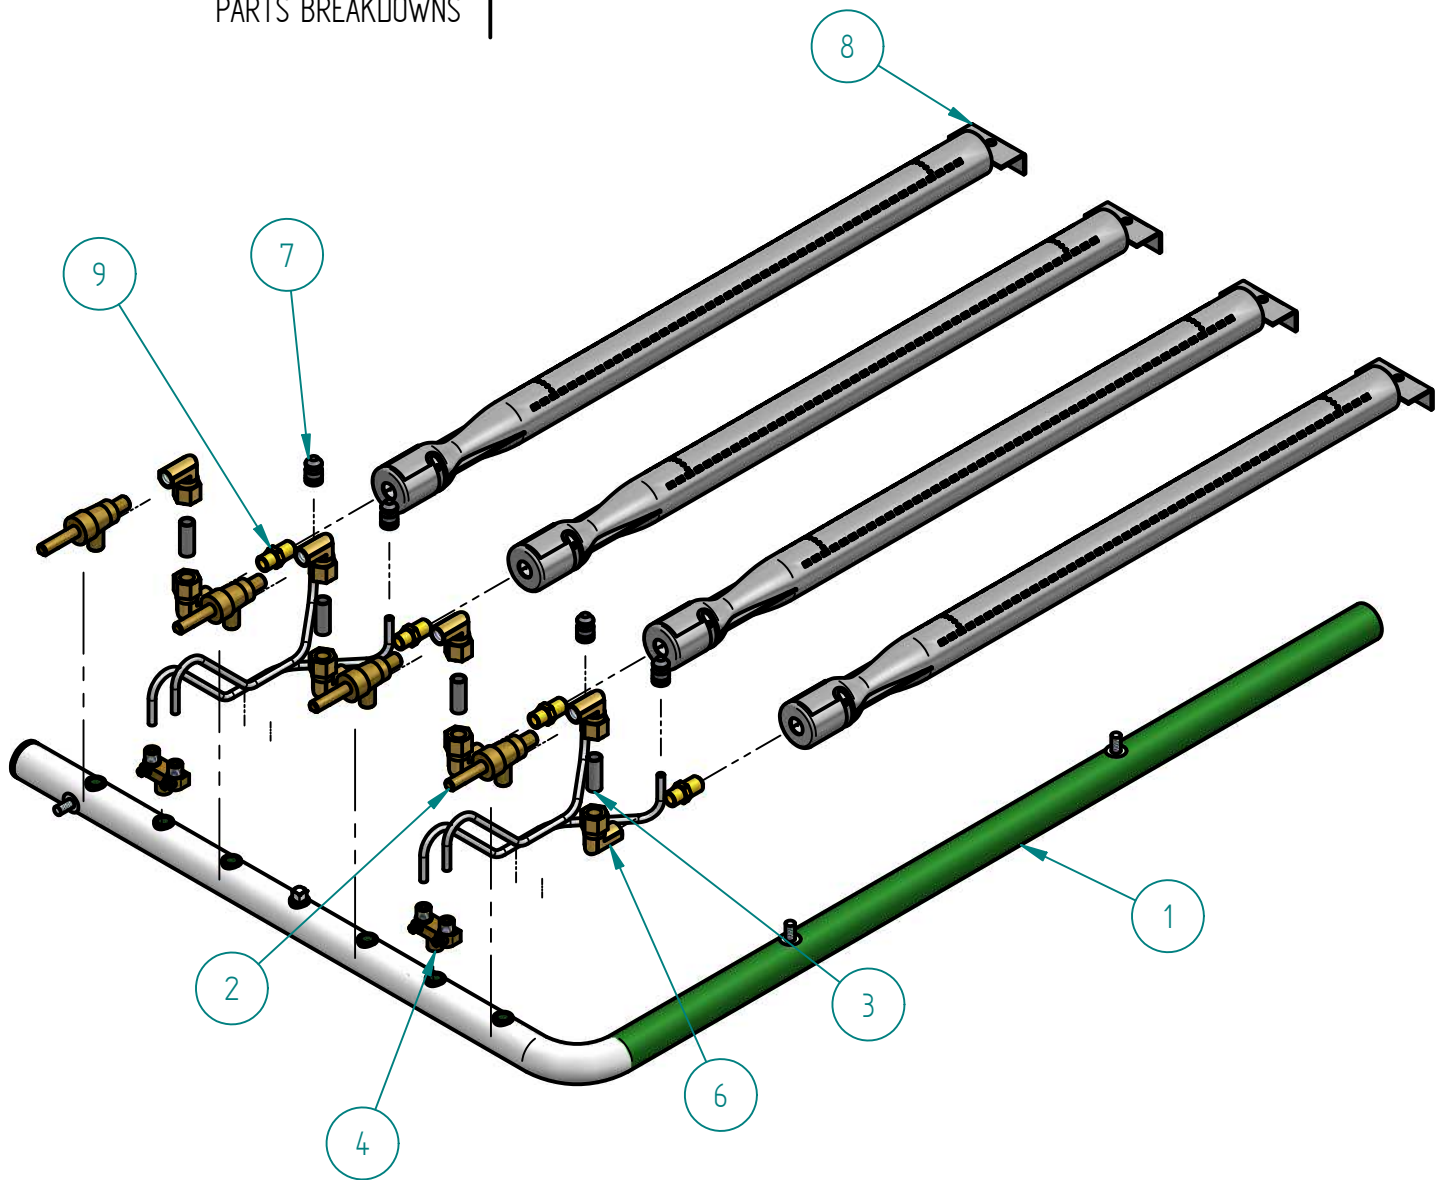

PARTS BREAKDOWNS

S903103001 GAS SYSTEM BBQ" 24 NG

| Item | Description | Qty |
|------|------------------------------|-----|
| 1 | COMPLETE MANIFOLD 24" | 1 |
| 2 | TOP VALVE | 1 |
| 3 | TAP PIPE | 1 |
| 4 | DOUBLE PILOT VALVE AP6-1 | 2 |
| 5 | SS FLEX PIPE 350 | 2 |
| 6 | ELBOW 90° 1/8" NPT CC A91021 | 2 |
| 7 | PILOT TIP A73007 | 4 |
| 8 | FLUTE BURNER | 4 |
| 9 | MALE ORIFICE # 50 | 4 |