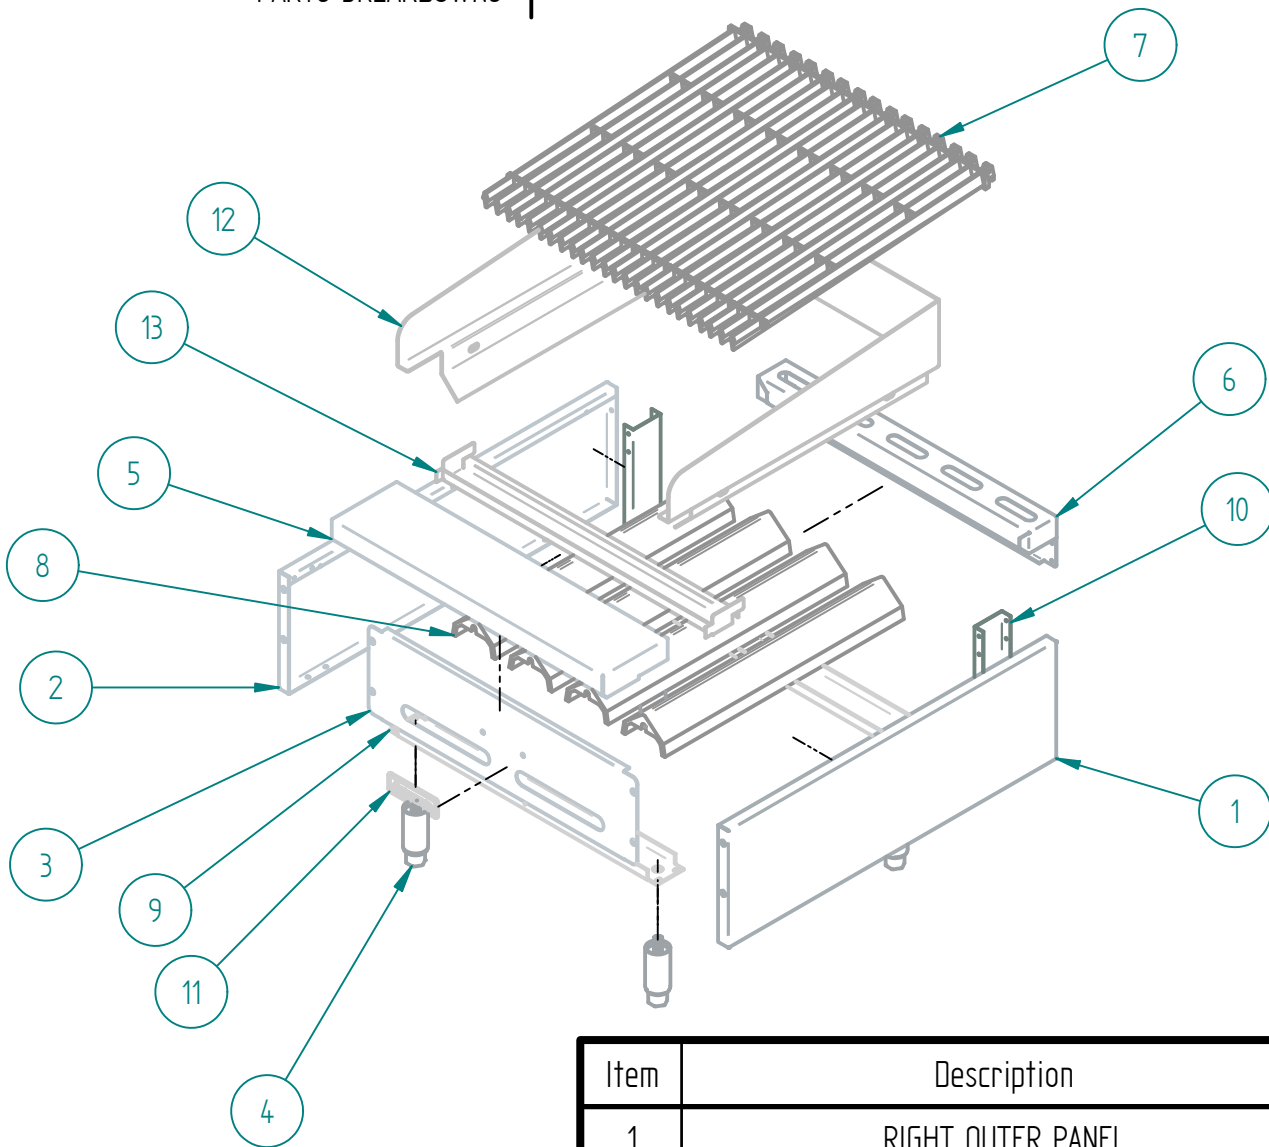

SRRB-24"

PARTS BREAKDOWNS

| Item | Subject | Qty |
|------|---------------------------|-----|
| 1 | INNER PANEL RB-24" | 1 |
| 2 | OUTER PANEL SRRB-24" | 1 |
| 3 | GAS SYSTEM BBQ-24" NG | 1 |
| 4 | SIERRA KNOB | 4 |
| 5 | SS SCREW HEAD TRUSS M6-12 | 4 |

PARTS BREAKDOWNS

S903117004 OUTER PANEL SRRB-24"

| Item | Description | Qty |
|------|------------------------------|-----|
| 1 | RIGHT OUTER PANEL | 1 |
| 2 | LEFT OUTER PANEL | 1 |
| 3 | COMMAND PANEL BBQ 24" | 1 |
| 4 | ADJUSTABLE FEET 4-6" SS Ø 2" | 4 |
| 5 | FRONT TABLE 24" SIERRA | 1 |
| 6 | CHIMNEY 24" SIERRA | 1 |
| 7 | IRON TOP GRATE BBQ | 8 |
| 8 | IRON ANGLED RADIANT | 4 |
| 9 | LEG SUPPORT 24" | 2 |
| 10 | INNER SIDE COMPLEMENT | 2 |
| 11 | SIERRA NAME PLATE | 1 |
| 12 | "U" BBQ 24 HD | 1 |
| 13 | TRAY | 1 |

PARTS BREAKDOWNS

S903119002 INNER PANEL RB-24

| Item | Description | Qty |
|------|--------------------------|-----|
| 1 | SIDE MANIFOLD SUPPORT | 2 |
| 2 | TRAY SLIDERS | 2 |
| 3 | TRAY COLLECTOR 24" | 1 |
| 4 | FRONT MANIFOLD SUPPORT | 1 |
| 5 | INNER FRONT ASSY BQQ-24" | 1 |
| 6 | INNER REAR ASSY BQQ-24" | 1 |

PARTS BREAKDOWNS

S903103001 GAS SYSTEM BBQ" 24 NG

| Item | Description | Qty |
|------|------------------------------|-----|
| 1 | COMPLETE MANIFOLD 24" | 1 |
| 2 | TOP VALVE | 1 |
| 3 | TAP PIPE | 1 |
| 4 | DOUBLE PILOT VALVE AP6-1 | 2 |
| 5 | SS FLEX PIPE 350 | 2 |
| 6 | ELBOW 90° 1/8" NPT CC A91021 | 2 |
| 7 | PILOT TIP A73007 | 4 |
| 8 | FLUTE BURNER | 4 |
| 9 | MALE ORIFICE # 50 | 4 |