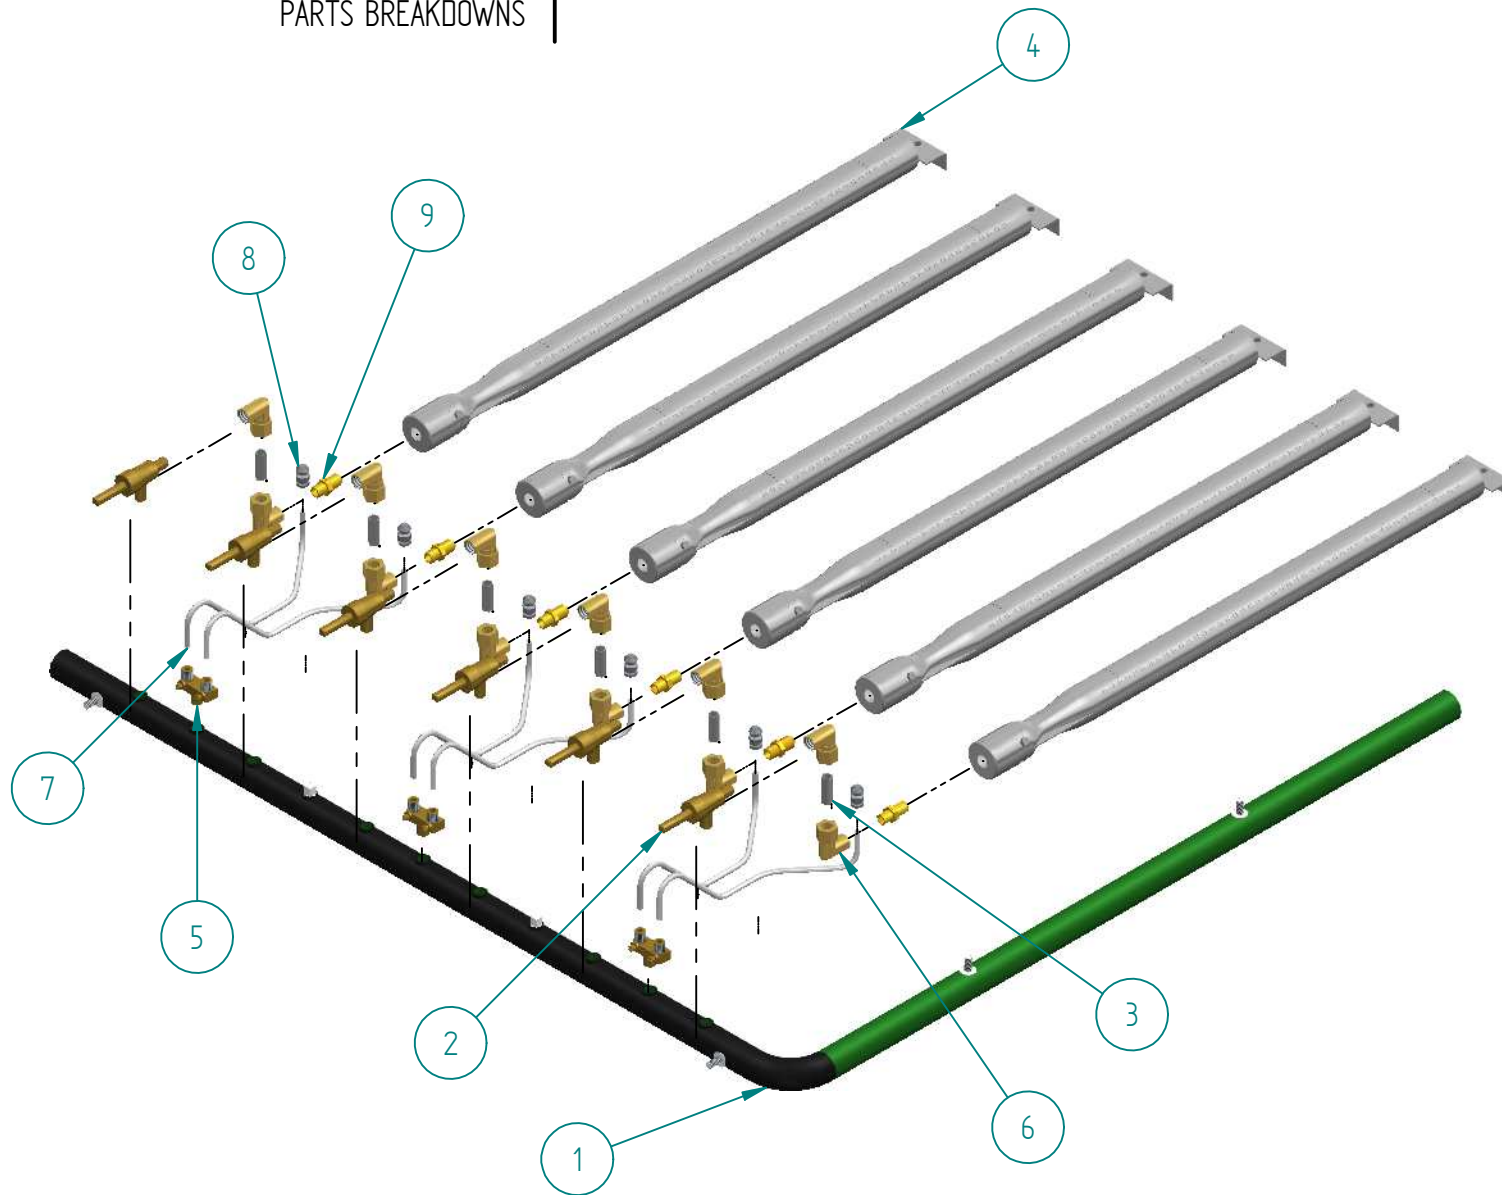

PARTS BREAKDOWNS

S903122004 INNER PANEL BBQ-36"

Item	Description	Qty
1	TRAY SLIDERS	2
2	TRAY COLLECTOR 36"	1
3	SIDE MANIFOLD SUPPORT	2
4	FRONT MANIFOLD SUPPORT	1
5	INNER REAR ASSY BBQ 36"	1
6	INNER FRONT ASSY BBQ 36	1

PARTS BREAKDOWNS

S903109001 GAS SYSTEM RB NG

Item	Description	Qty
1	COMPLETE MANIFOLD 36"	1
2	TOP VALVE	6
3	TAP PIPE	6
4	FLUTE BURNER	6
5	DOUBLE PILOT VALVE AP6-1	3
6	ELBOW 90° 1/8" NPT CC A91021	12
7	SS FLEX PIPE 350	6
8	PILOT TIP A73007	6
9	MALE ORIFICE # 50	6

PARTS BREAKDOWNS

S750401800 Conversion kit NG TO LP RB-36

Item	Description	Qty
1	MALE ORIFICE # 56	6

LABEL NO.	ITEM NO.	ITEM NO. DESCRIPTION
		SUB XV 1
1	1090538	INNER PANEL BBQ 36"
2	1090539	OUTER PANEL SRCRB-36
3	1090540	GAS SYSTEM RB 36 NG
5	1090036	TEMP CONTROL KNOB SIERRA
6	1090338	SCREW HEAD TRUSS M6-12
7	1090352	EXPANDED METAL GRILL 36"
		SUB XV 2
1	1090351	RIGHT OUTER PANEL
2	1090350	LEFT OUTER PANEL
3	1090353	CONTROL PANEL - 36"
4	108SAL	ADJUSTABLE LEG FOR COUNTER UNITS 4-6"
5	1090354	CHIMNEY 36"
6	1090355	FRONT TABLE 36"
7	1090037	PLATE SAW
8	1090159	BARB GRILL. 36 "
9	1090345	INNER SIDE COMPLEMENT
10	1090356	LEG SUPPORT 36"
11	1090357	"U" BBQ 36 HD
12	1090358	TRAY
13	1090146	VOLCANIC STONE
		SUB XV 3
1	1090342	TRAY SLIDERS
2	1090359	TRAY COLLECTOR 36"
3	1090255	SIDE MANIFOLD SUPPORT
4	1090259	FRONT MANIFOLD SUPPORT
5	1090541	INNER REAR ASSY BBQ 36"
6	1090542	INNER FRONT ASSY BBQ 36
		SUB XV 4
1	1090157	36 FULL MANIFOLD
2	1090047	TAP / GAS VALVE
3	1090339	PIPE SUPPLY BURNER
4	1090043	SHORT FLUTE BURNER
5	1090154	PILOT AP6-1 DOUBLE VALVE
6	1090027	ELBOW 90 1/8 NPT
7	1090034	PILOT TUBE STAINLESS HOSE 350
8	1090073	PILOT TIP A73007
9	1090051	ORIFICE 50
1	1090586	KIT NG TO LP
1	1090050	ORIFICE 56