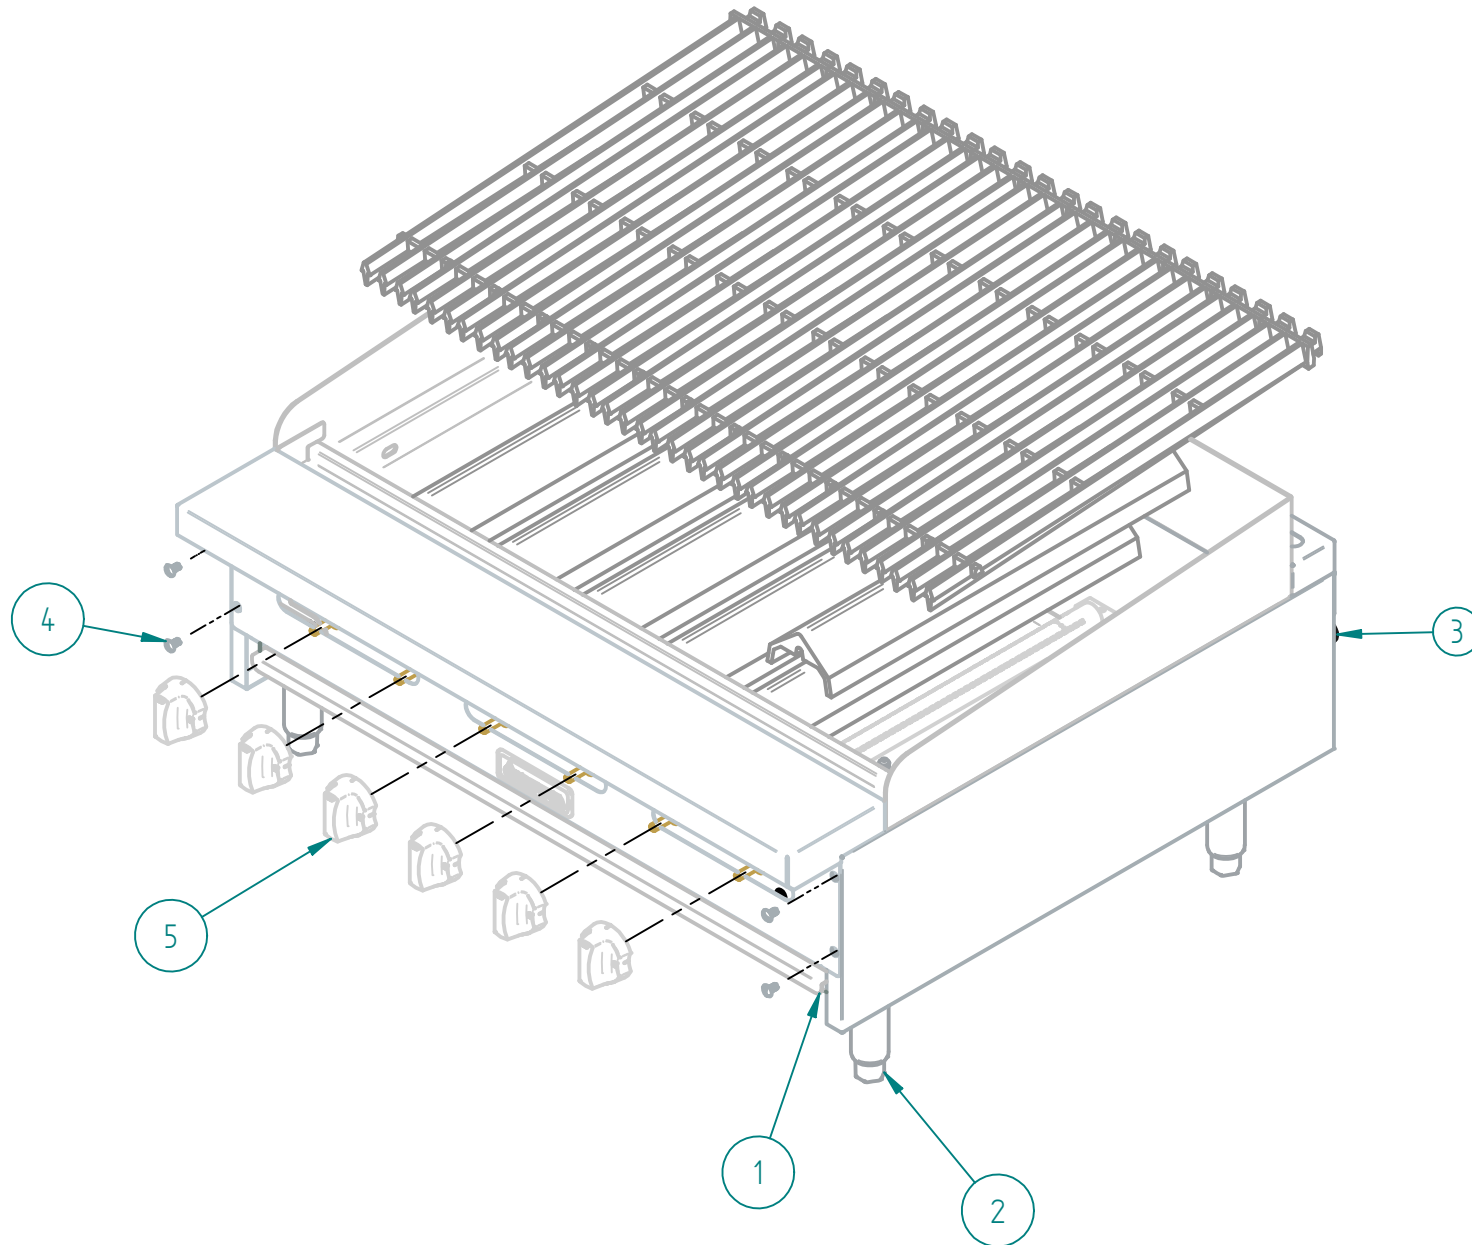

SRRB-36 NG

PARTS BREAKDOWNS

PARTS BREAKDOWNS

Item	Subject	Qty
1	INNER PANEL BBQ 36"	1
2	OUTER PANEL SRRB-36	1
3	GAS SYSTEM RB 36 NG	1
4	SS SCREW HEAD TRUSS M6-12	4
5	SIERRA KNOB	6

PARTS BREAKDOWNS

S903132004 OUTER PANEL SRRB-36

Item	Description	Qty
1	RIGHT OUTER PANEL	1
2	LEFT OUTER PANEL	1
3	CONTROL PANEL - 36"	1
4	ADJUSTABLE FEET 4-6" SS ϕ 2"	4
5	CHIMNEY 36" SIERRA	1
6	FRONT TABLE 36" SIERRA	1
7	SIERRA NAME PLATE	1
8	IRON TOP GRATE BBQ	12
9	INNER SIDE COMPLEMENT	2
10	LEG SUPPORT 36"	2
11	"U" BBQ 36 HD	1
12	IRON ANGLED RADIANT	6
13	TRAY	1

PARTS BREAKDOWNS

S903122004 INNER PANEL BBQ-36"

Item	Description	Qty
1	TRAY SLIDERS	2
2	TRAY COLLECTOR 36"	1
3	SIDE MANIFOLD SUPPORT	2
4	FRONT MANIFOLD SUPPORT	1
5	INNER REAR ASSY BBQ 36"	1
6	INNER FRONT ASSY BBQ 36	1

PARTS BREAKDOWNS

S903109001 GAS SYSTEM RB NG

Item	Description	Qty
1	COMPLETE MANIFOLD 36"	1
2	TOP VALVE	6
3	TAP PIPE	6
4	FLUTE BURNER	6
5	DOUBLE PILOT VALVE AP6-1	3
6	ELBOW 90° 1/8" NPT CC A91021	12
7	SS FLEX PIPE 350	6
8	PILOT TIP A73007	6
9	MALE ORIFICE # 50	6