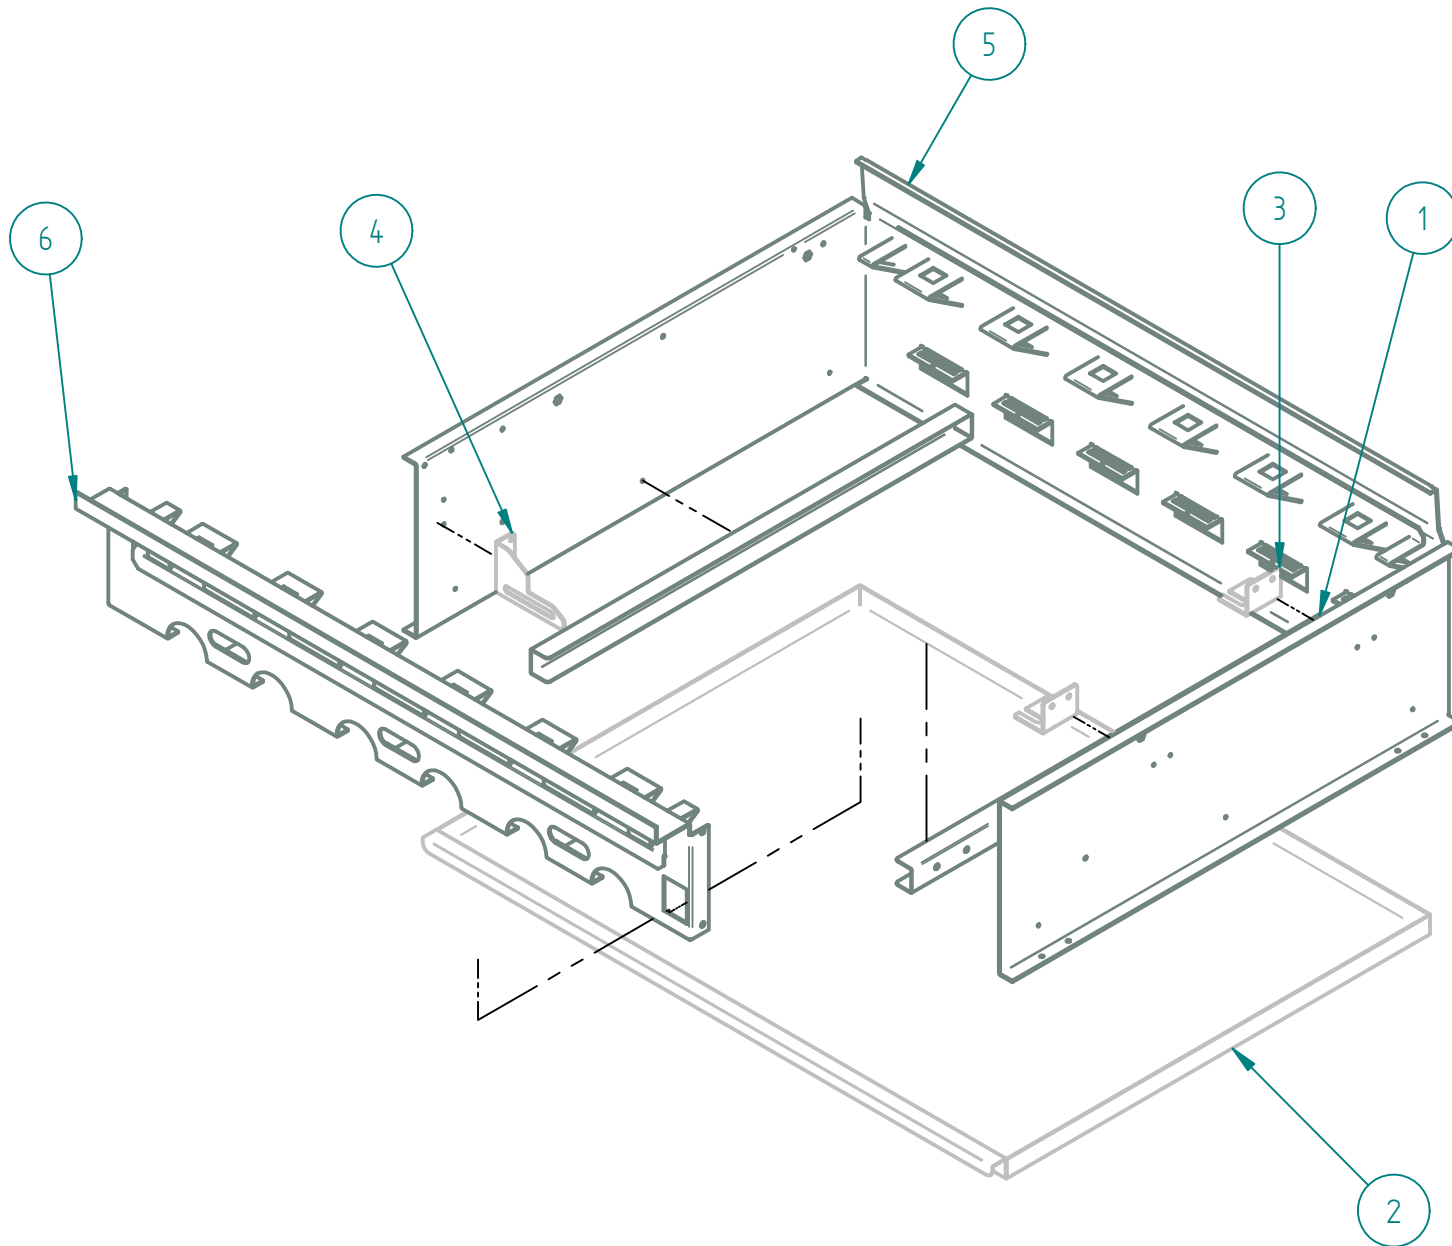

SRRB-36 NG

PARTS BREAKDOWNS

PARTS BREAKDOWNS

Item	Subject	Qty
1	INNER PANEL BBQ 36"	1
2	OUTER PANEL SRRB-36	1
3	GAS SYSTEM RB 36 NG	1
4	SS SCREW HEAD TRUSS M6-12	4
5	SIERRA KNOB	6

PARTS BREAKDOWNS

S903132004 OUTER PANEL SRRB-36

Item	Description	Qty
1	RIGHT OUTER PANEL	1
2	LEFT OUTER PANEL	1
3	CONTROL PANEL - 36"	1
4	ADJUSTABLE FEET 4-6" SS ϕ 2"	4
5	CHIMNEY 36" SIERRA	1
6	FRONT TABLE 36" SIERRA	1
7	SIERRA NAME PLATE	1
8	IRON TOP GRATE BBQ	12
9	INNER SIDE COMPLEMENT	2
10	LEG SUPPORT 36"	2
11	"U" BBQ 36 HD	1
12	IRON ANGLED RADIANT	6
13	TRAY	1

PARTS BREAKDOWNS

S903122004 INNER PANEL BBQ-36"

Item	Description	Qty
1	TRAY SLIDERS	2
2	TRAY COLLECTOR 36"	1
3	SIDE MANIFOLD SUPPORT	2
4	FRONT MANIFOLD SUPPORT	1
5	INNER REAR ASSY BBQ 36"	1
6	INNER FRONT ASSY BBQ 36	1

PARTS BREAKDOWNS

S903109001 GAS SYSTEM RB NG

Item	Description	Qty
1	COMPLETE MANIFOLD 36"	1
2	TOP VALVE	6
3	TAP PIPE	6
4	FLUTE BURNER	6
5	DOUBLE PILOT VALVE AP6-1	3
6	ELBOW 90° 1/8" NPT CC A91021	12
7	SS FLEX PIPE 350	6
8	PILOT TIP A73007	6
9	MALE ORIFICE # 50	6