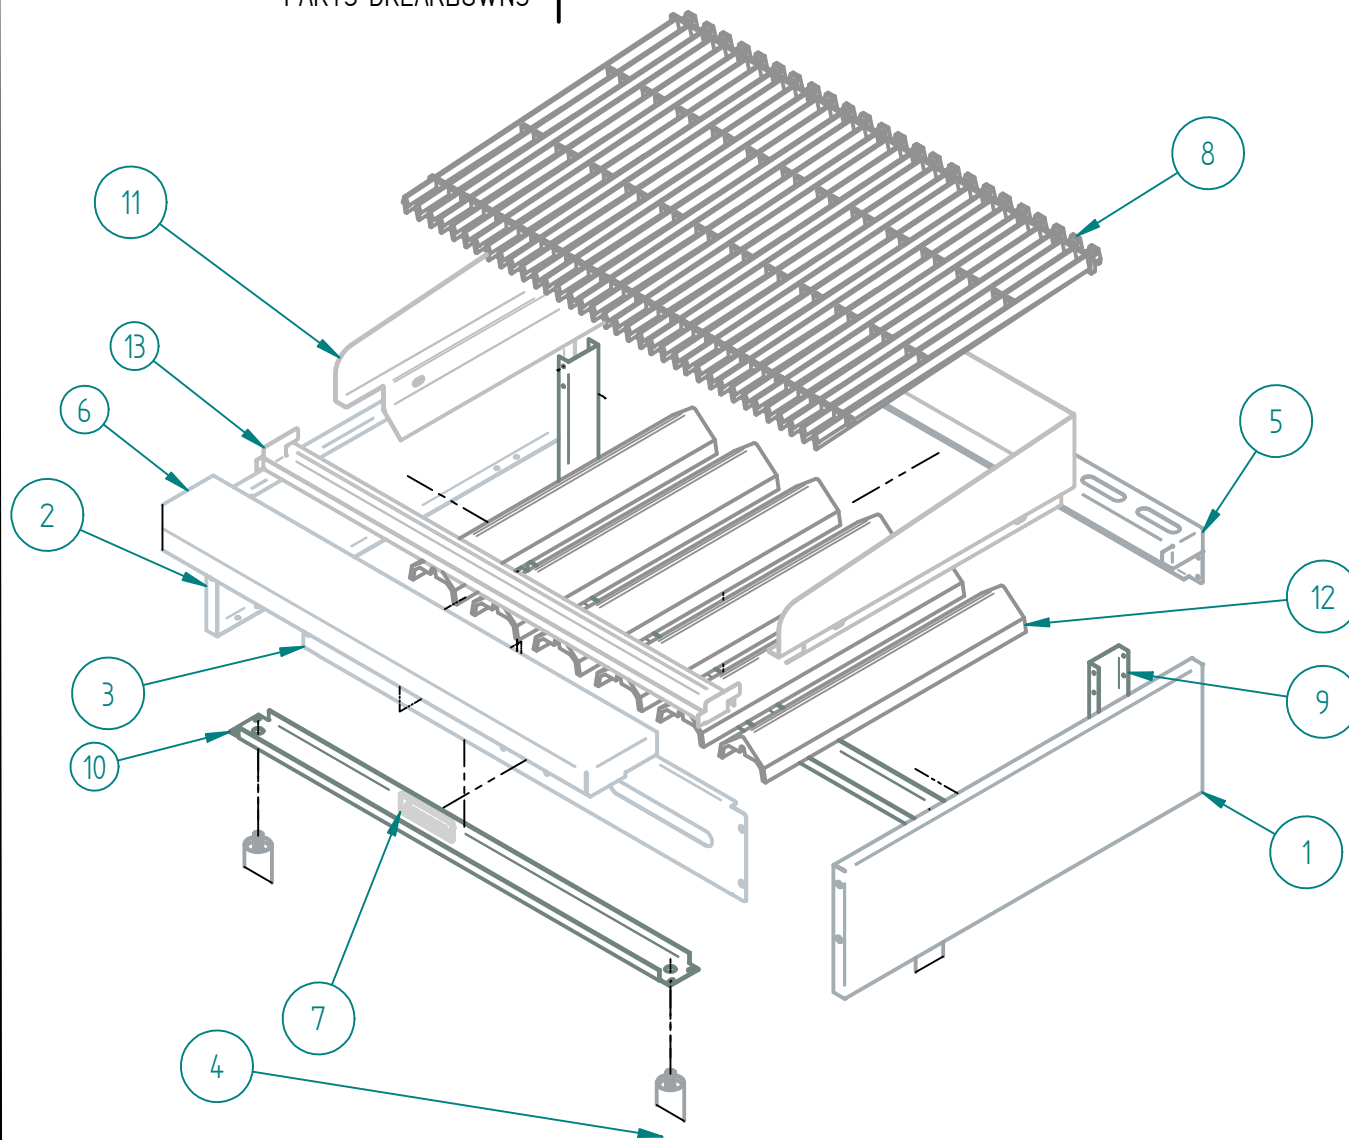

SRRB-36 NG

PARTS BREAKDOWNS

PARTS BREAKDOWNS

Item	Subject	Qty
1	INNER PANEL BBQ 36"	1
2	OUTER PANEL SRRB-36	1
3	GAS SYSTEM RB 36 NG	1
4	SS SCREW HEAD TRUSS M6-12	4
5	SIERRA KNOB	6

PARTS BREAKDOWNS

S903132004 OUTER PANEL SRRB-36

Item	Description	Qty
1	RIGHT OUTER PANEL	1
2	LEFT OUTER PANEL	1
3	CONTROL PANEL - 36"	1
4	ADJUSTABLE FEET 4-6" SS ϕ 2"	4
5	CHIMNEY 36" SIERRA	1
6	FRONT TABLE 36" SIERRA	1
7	SIERRA NAME PLATE	1
8	IRON TOP GRATE BBQ	12
9	INNER SIDE COMPLEMENT	2
10	LEG SUPPORT 36"	2
11	"U" BBQ 36 HD	1
12	IRON ANGLED RADIANT	6
13	TRAY	1

PARTS BREAKDOWNS

S903122004 INNER PANEL BBQ-36"

Item	Description	Qty
1	TRAY SLIDERS	2
2	TRAY COLLECTOR 36"	1
3	SIDE MANIFOLD SUPPORT	2
4	FRONT MANIFOLD SUPPORT	1
5	INNER REAR ASSY BBQ 36"	1
6	INNER FRONT ASSY BBQ 36	1

PARTS BREAKDOWNS

S903109001 GAS SYSTEM RB NG

Item	Description	Qty
1	COMPLETE MANIFOLD 36"	1
2	TOP VALVE	6
3	TAP PIPE	6
4	FLUTE BURNER	6
5	DOUBLE PILOT VALVE AP6-1	3
6	ELBOW 90° 1/8" NPT CC A91021	12
7	SS FLEX PIPE 350	6
8	PILOT TIP A73007	6
9	MALE ORIFICE # 50	6